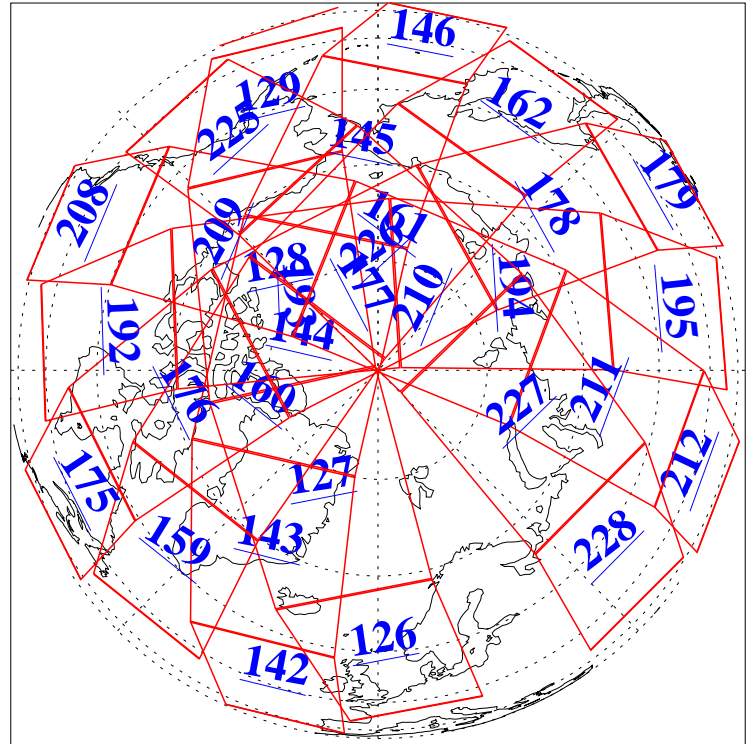

L1B Availability
AMSU Granules: 240
HSB Granules: 0
AIRS Granules: 240

22 Dec 2011
DoY 356
Aqua Day 3519
Granules: 1 to 120

Granules: 121 to 240

Legend: AMSU Available, HSB Available, AIRS Available

L1B Availability
AMSU Granules: 240
HSB Granules: 0
AIRS Granules: 240

22 Dec 2011
DoY 356
Aqua Day 3519

Ascending Granules

Descending Granules

Legend: AMSU Available, HSB Available, AIRS Available

L1B Availability
 AMSU Granules: 240
 HSB Granules: 0
 AIRS Granules: 240

22 Dec 2011
 DoY 356
 Aqua Day 3519

Northern Hemisphere Granules

Southern Hemisphere Granules

Legend: AMSU Available, HSB Available, AIRS Available