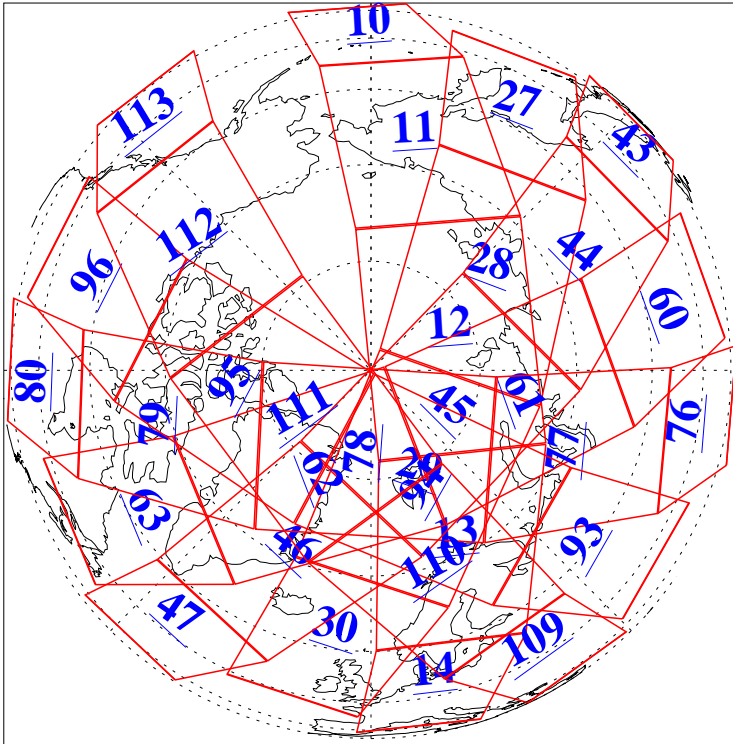

L1B Availability
AMSU Granules: 240
HSB Granules: 0
AIRS Granules: 240

22 Dec 2011
DoY 356
Aqua Day 3519
Granules: 1 to 120

Granules: 121 to 240

Legend: AMSU Available, HSB Available, AIRS Available

L1B Availability
AMSU Granules: 240
HSB Granules: 0
AIRS Granules: 240

22 Dec 2011
DoY 356
Aqua Day 3519

Ascending Granules

Descending Granules

Legend: AMSU Available, HSB Available, AIRS Available

L1B Availability
 AMSU Granules: 240
 HSB Granules: 0
 AIRS Granules: 240

22 Dec 2011
 DoY 356
 Aqua Day 3519

Northern Hemisphere Granules

Southern Hemisphere Granules

Legend: AMSU Available, HSB Available, AIRS Available