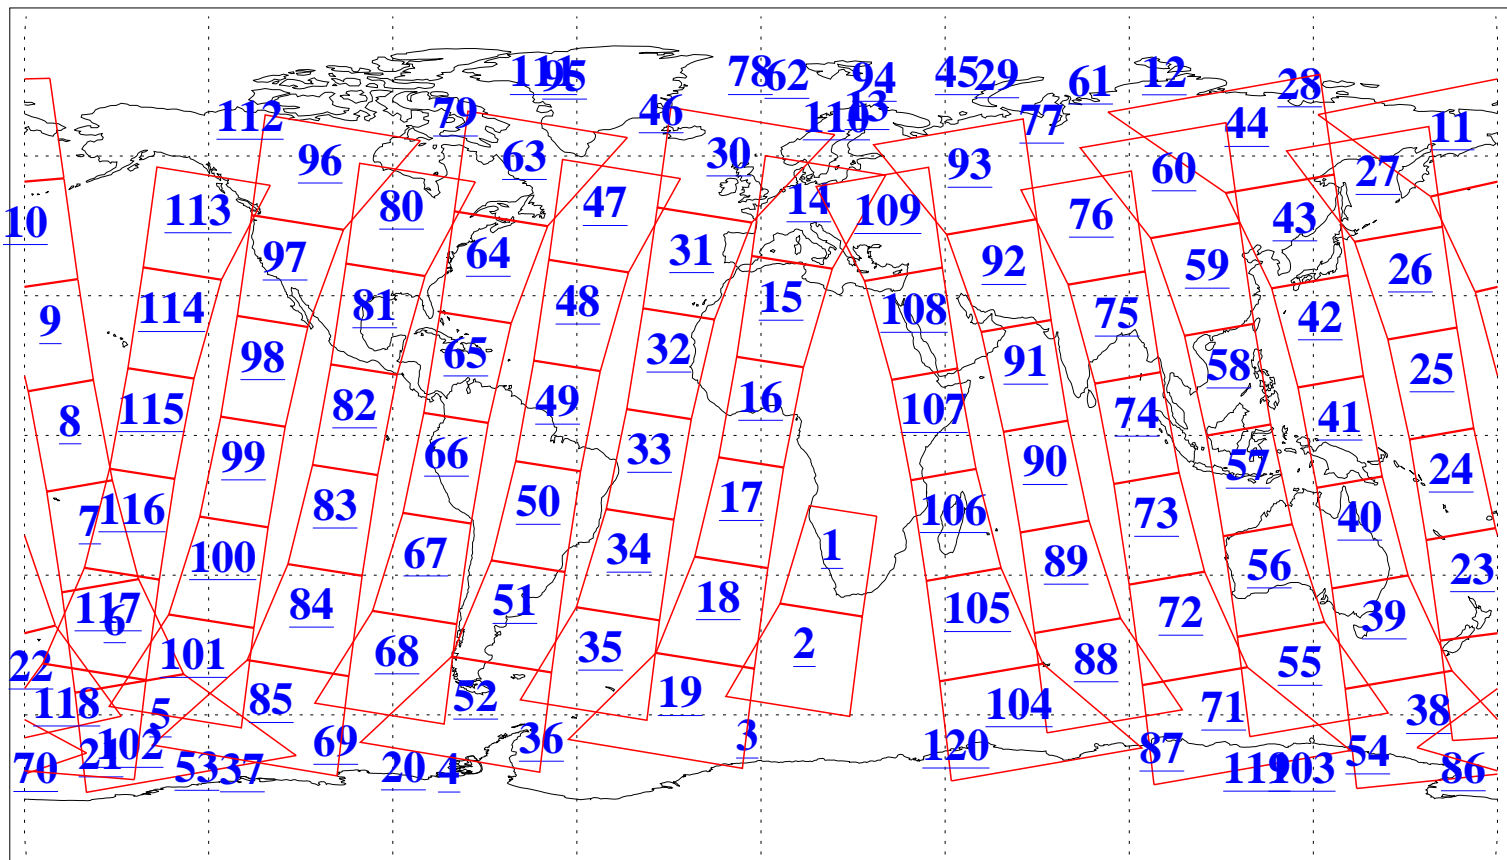

L1B Availability
AMSU Granules: 240
HSB Granules: 0
AIRS Granules: 240

22 Dec 2011
DoY 356
Aqua Day 3519
Granules: 1 to 120

Granules: 121 to 240

Legend: AMSU Available, HSB Available, AIRS Available

L1B Availability
AMSU Granules: 240
HSB Granules: 0
AIRS Granules: 240

22 Dec 2011
DoY 356
Aqua Day 3519

Ascending Granules

Descending Granules

Legend: AMSU Available, HSB Available, AIRS Available

L1B Availability
 AMSU Granules: 240
 HSB Granules: 0
 AIRS Granules: 240

22 Dec 2011
 DoY 356
 Aqua Day 3519

Northern Hemisphere Granules

Southern Hemisphere Granules

Legend: AMSU Available, HSB Available, AIRS Available