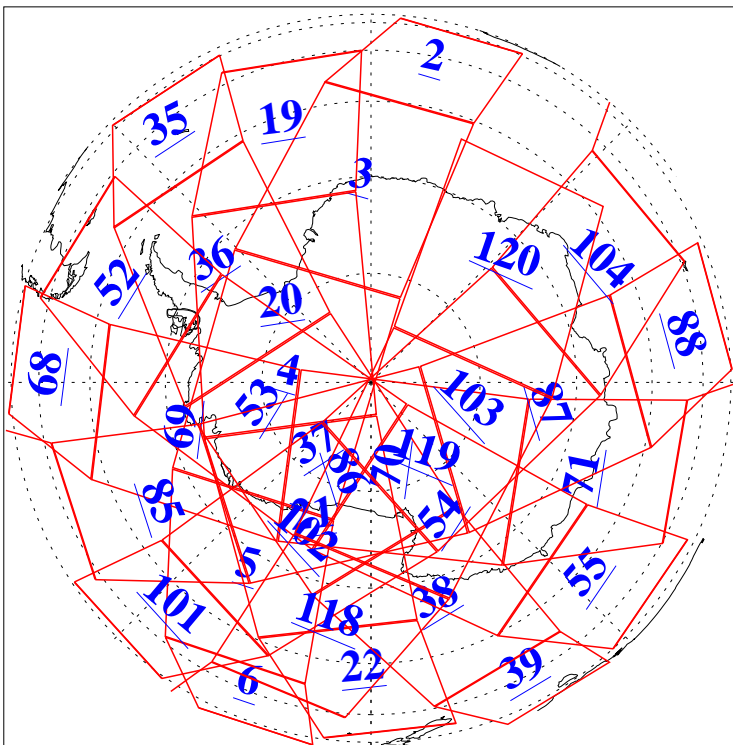

L1B Availability
AMSU Granules: 240
HSB Granules: 0
AIRS Granules: 240

22 Dec 2011
DoY 356
Aqua Day 3519
Granules: 1 to 120

Granules: 121 to 240

Legend: AMSU Available, HSB Available, AIRS Available

L1B Availability
AMSU Granules: 240
HSB Granules: 0
AIRS Granules: 240

22 Dec 2011
DoY 356
Aqua Day 3519

Ascending Granules

Descending Granules

Legend: AMSU Available, HSB Available, AIRS Available

L1B Availability
 AMSU Granules: 240
 HSB Granules: 0
 AIRS Granules: 240

22 Dec 2011
 DoY 356
 Aqua Day 3519

Northern Hemisphere Granules

Southern Hemisphere Granules

Legend: AMSU Available, HSB Available, AIRS Available