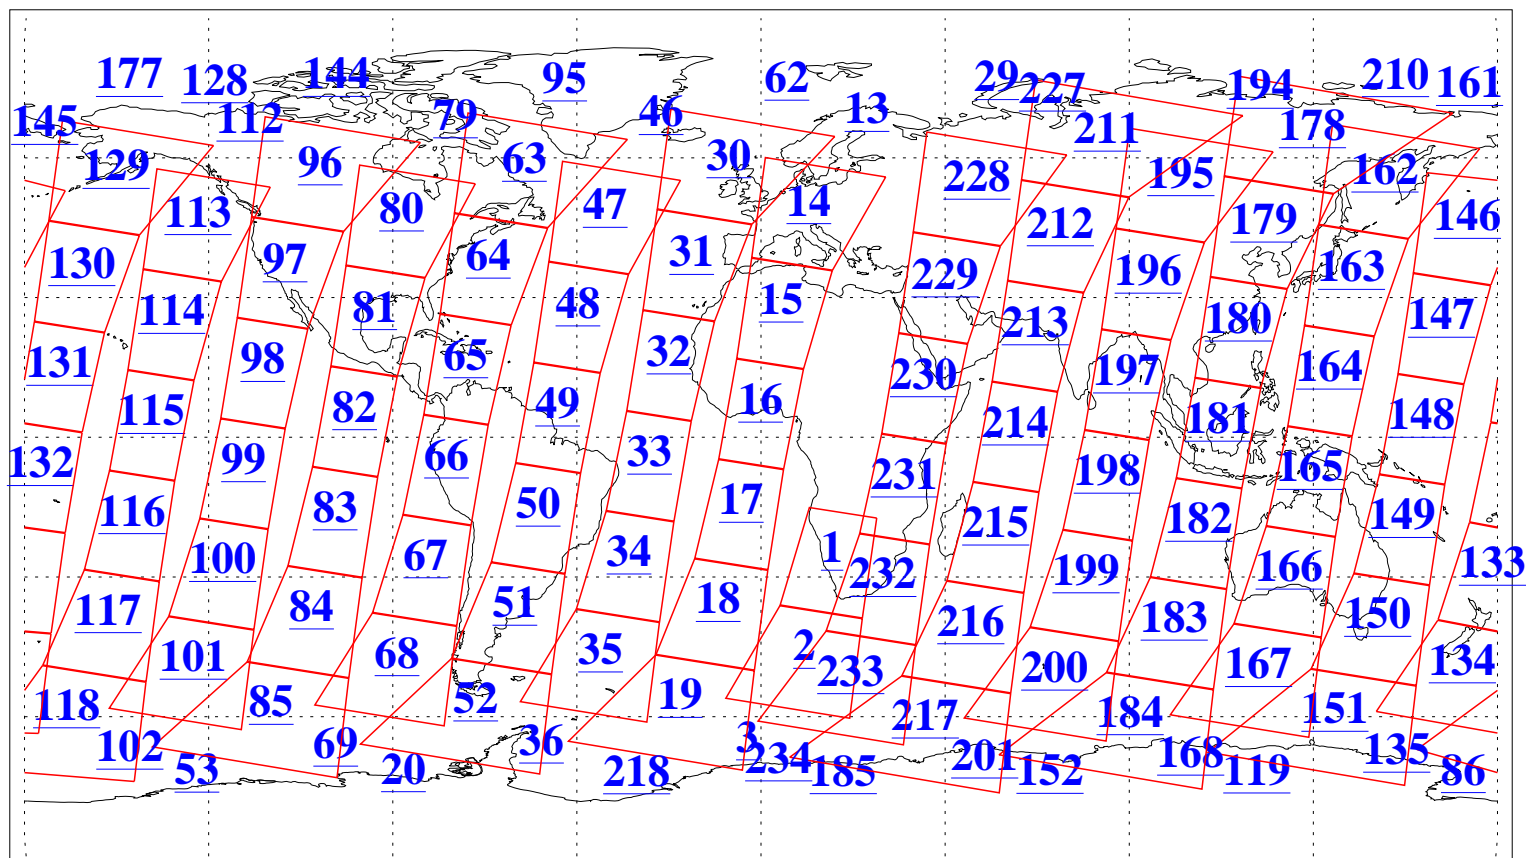

L1B Availability
AMSU Granules: 240
HSB Granules: 0
AIRS Granules: 240

22 Dec 2011
DoY 356
Aqua Day 3519
Granules: 1 to 120

Granules: 121 to 240

Legend: AMSU Available, HSB Available, AIRS Available

L1B Availability
AMSU Granules: 240
HSB Granules: 0
AIRS Granules: 240

22 Dec 2011
DoY 356
Aqua Day 3519

Ascending Granules

Descending Granules

Legend: AMSU Available, HSB Available, AIRS Available

L1B Availability
 AMSU Granules: 240
 HSB Granules: 0
 AIRS Granules: 240

22 Dec 2011
 DoY 356
 Aqua Day 3519

Northern Hemisphere Granules

Southern Hemisphere Granules

Legend: AMSU Available, HSB Available, AIRS Available