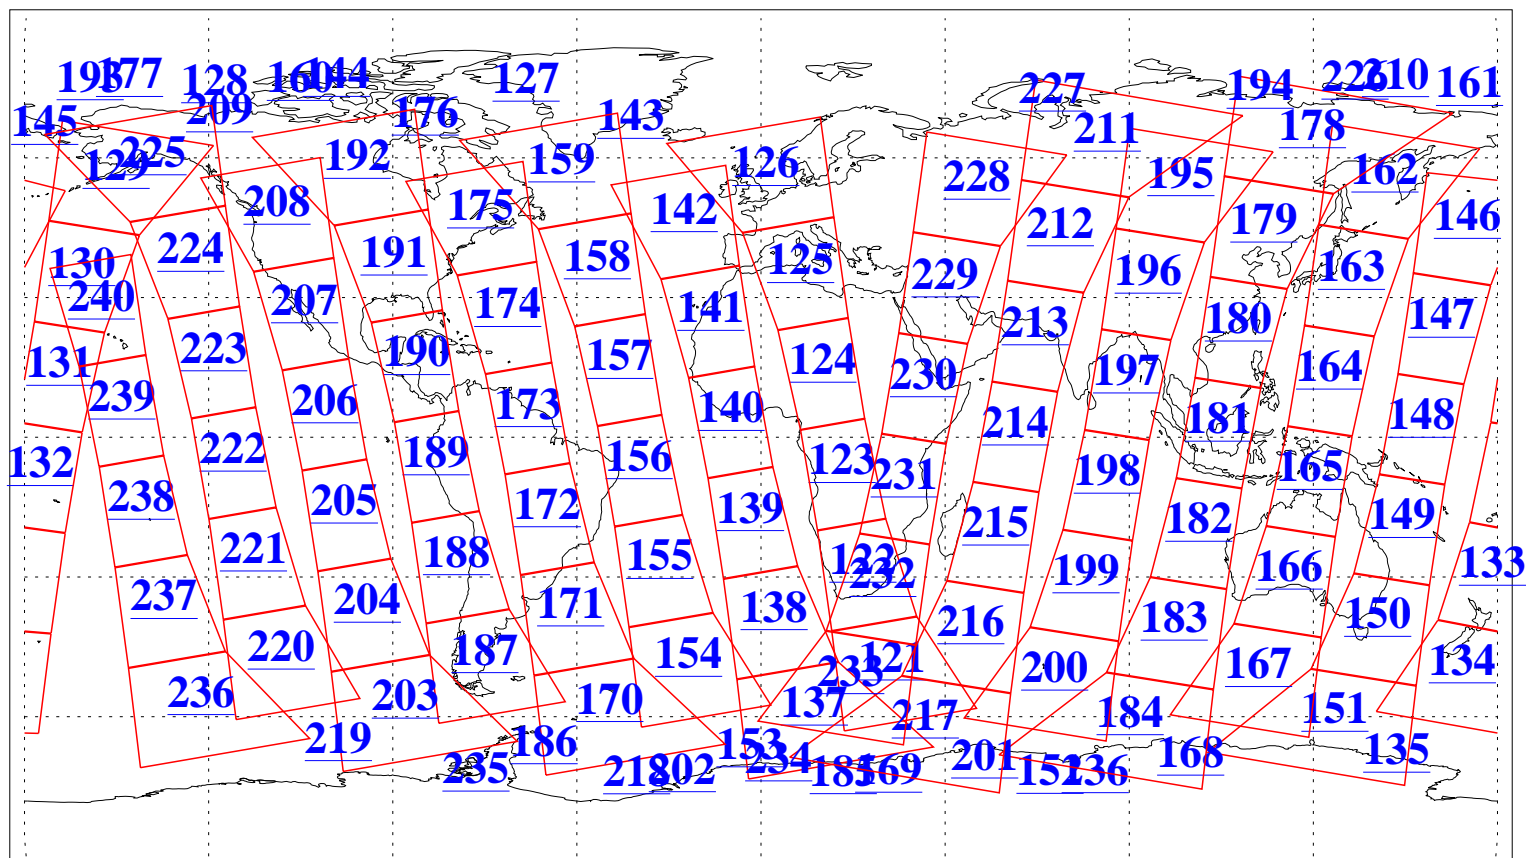

L1B Availability
AMSU Granules: 240
HSB Granules: 0
AIRS Granules: 240

22 Dec 2011
DoY 356
Aqua Day 3519
Granules: 1 to 120

Granules: 121 to 240

Legend: AMSU Available, HSB Available, AIRS Available

L1B Availability
AMSU Granules: 240
HSB Granules: 0
AIRS Granules: 240

22 Dec 2011
DoY 356
Aqua Day 3519

Ascending Granules

Descending Granules

Legend: AMSU Available, HSB Available, AIRS Available

L1B Availability
 AMSU Granules: 240
 HSB Granules: 0
 AIRS Granules: 240

22 Dec 2011
 DoY 356
 Aqua Day 3519

Northern Hemisphere Granules

Southern Hemisphere Granules

Legend: AMSU Available, HSB Available, AIRS Available