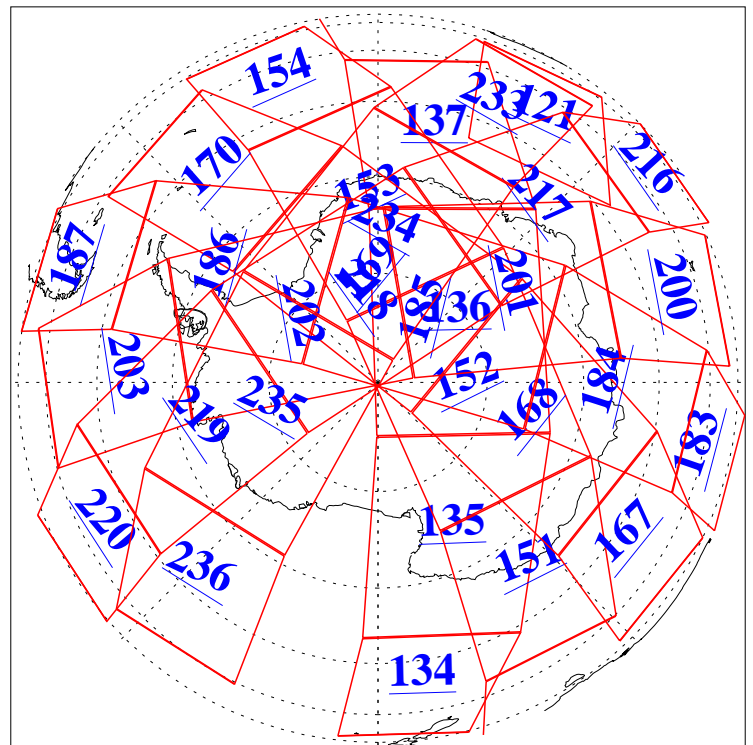

L1B Availability
AMSU Granules: 240
HSB Granules: 0
AIRS Granules: 240

22 Dec 2011
DoY 356
Aqua Day 3519
Granules: 1 to 120

Granules: 121 to 240

Legend: AMSU Available, HSB Available, AIRS Available

L1B Availability
AMSU Granules: 240
HSB Granules: 0
AIRS Granules: 240

22 Dec 2011
DoY 356
Aqua Day 3519

Ascending Granules

Descending Granules

Legend: AMSU Available, HSB Available, AIRS Available

L1B Availability
 AMSU Granules: 240
 HSB Granules: 0
 AIRS Granules: 240

22 Dec 2011
 DoY 356
 Aqua Day 3519

Northern Hemisphere Granules

Southern Hemisphere Granules

Legend: AMSU Available, HSB Available, AIRS Available