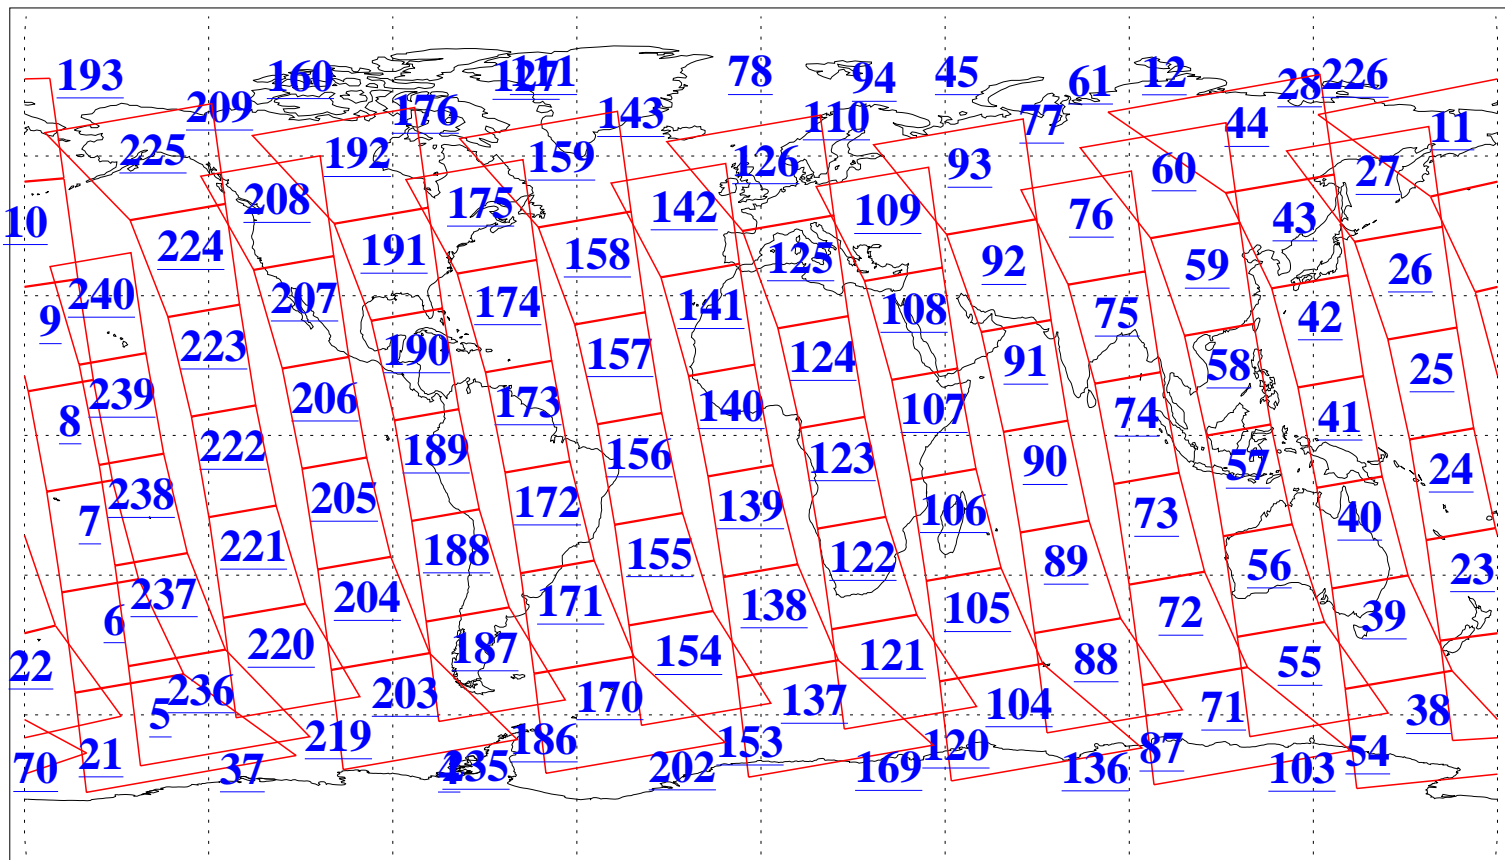

L1B Availability
AMSU Granules: 240
HSB Granules: 0
AIRS Granules: 240

22 Dec 2011
DoY 356
Aqua Day 3519
Granules: 1 to 120

Granules: 121 to 240

Legend: AMSU Available, HSB Available, AIRS Available

L1B Availability
AMSU Granules: 240
HSB Granules: 0
AIRS Granules: 240

22 Dec 2011
DoY 356
Aqua Day 3519

Ascending Granules

Descending Granules

Legend: AMSU Available, HSB Available, AIRS Available

L1B Availability
 AMSU Granules: 240
 HSB Granules: 0
 AIRS Granules: 240

22 Dec 2011
 DoY 356
 Aqua Day 3519

Northern Hemisphere Granules

Southern Hemisphere Granules

Legend: AMSU Available, HSB Available, AIRS Available