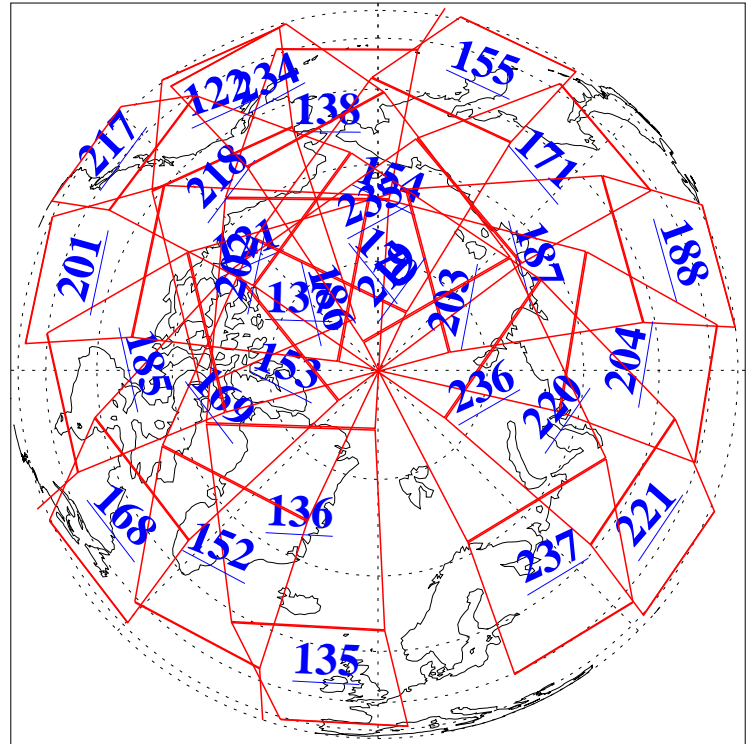

L1B Availability  
AMSU Granules: 240  
HSB Granules: 0  
AIRS Granules: 240

21 Dec 2011  
DoY 355  
Aqua Day 3518  
Ascending Granules

Descending Granules

Legend: AMSU Available, HSB Available, AIRS Available

L1B Availability  
 AMSU Granules: 240  
 HSB Granules: 0  
 AIRS Granules: 240

21 Dec 2011  
 DoY 355  
 Aqua Day 3518

Northern Hemisphere Granules

Southern Hemisphere Granules

Legend: AMSU Available, HSB Available, AIRS Available