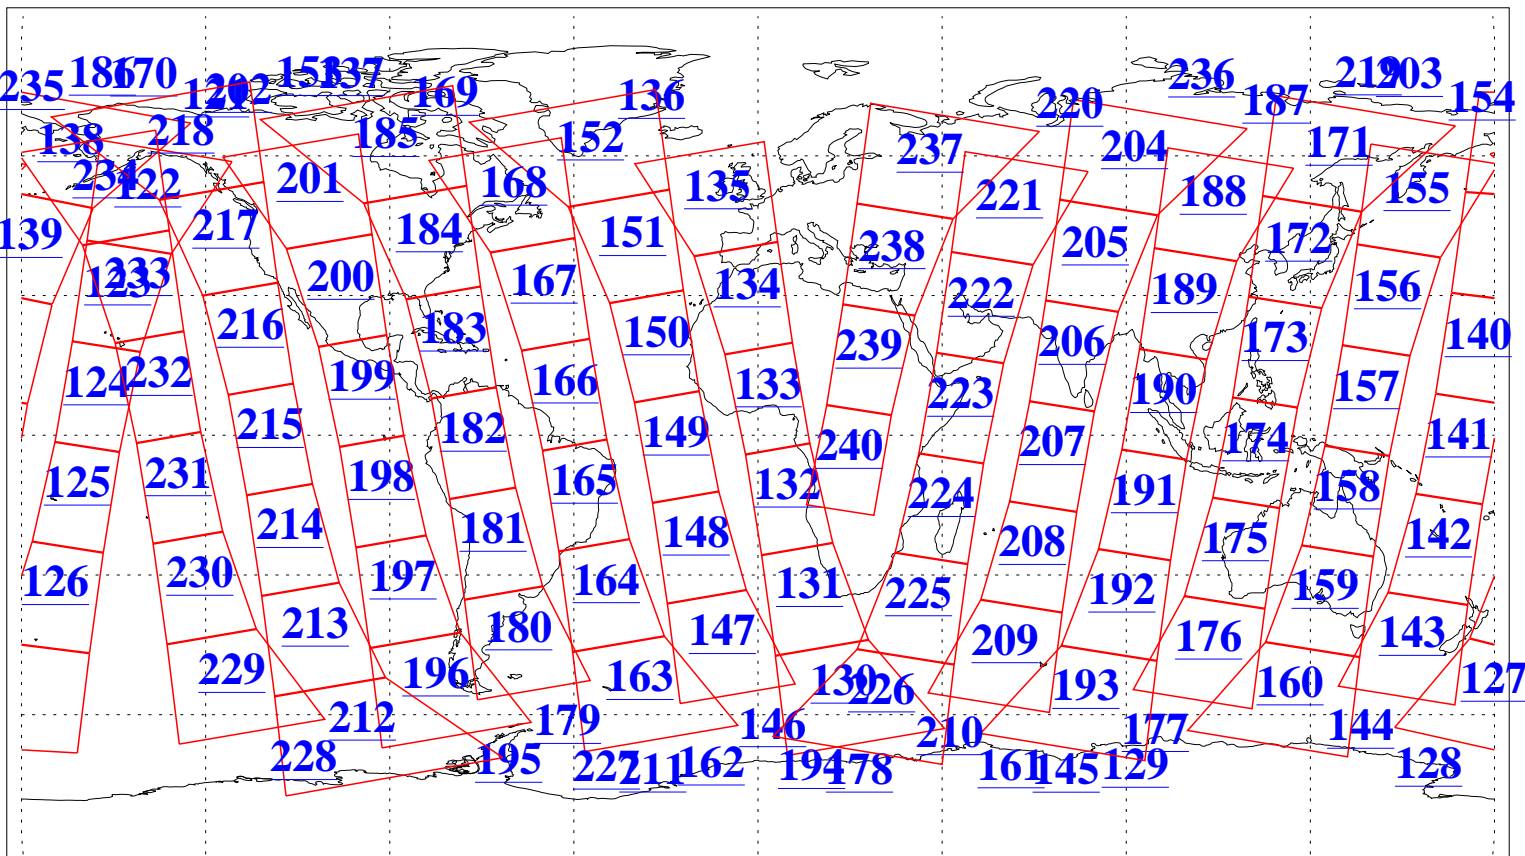

L1B Availability  
AMSU Granules: 240  
HSB Granules: 0  
AIRS Granules: 240

21 Dec 2011  
DoY 355  
Aqua Day 3518  
Granules: 1 to 120

Granules: 121 to 240

Legend: AMSU Available, HSB Available, AIRS Available

L1B Availability  
AMSU Granules: 240  
HSB Granules: 0  
AIRS Granules: 240

21 Dec 2011  
DoY 355  
Aqua Day 3518  
Ascending Granules

Descending Granules

Legend: AMSU Available, HSB Available, AIRS Available

L1B Availability  
 AMSU Granules: 240  
 HSB Granules: 0  
 AIRS Granules: 240

21 Dec 2011  
 DoY 355  
 Aqua Day 3518

Northern Hemisphere Granules

Southern Hemisphere Granules

Legend: AMSU Available, HSB Available, AIRS Available