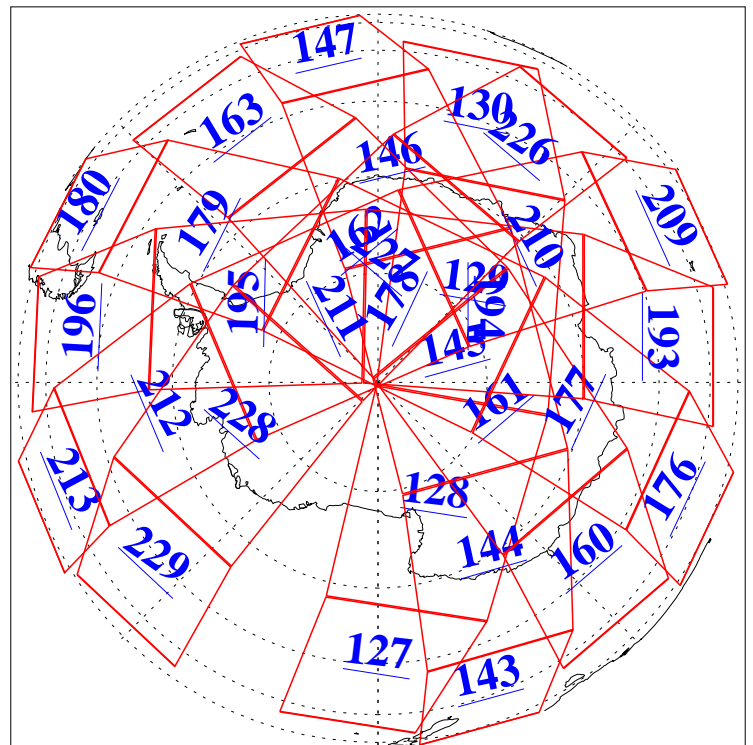

L1B Availability  
AMSU Granules: 240  
HSB Granules: 0  
AIRS Granules: 240

21 Dec 2011  
DoY 355  
Aqua Day 3518  
Granules: 1 to 120

Granules: 121 to 240

Legend: AMSU Available, HSB Available, AIRS Available

L1B Availability  
AMSU Granules: 240  
HSB Granules: 0  
AIRS Granules: 240

21 Dec 2011  
DoY 355  
Aqua Day 3518  
Ascending Granules

Descending Granules

Legend: AMSU Available, HSB Available, AIRS Available

L1B Availability  
 AMSU Granules: 240  
 HSB Granules: 0  
 AIRS Granules: 240

21 Dec 2011  
 DoY 355  
 Aqua Day 3518

Northern Hemisphere Granules

Southern Hemisphere Granules

Legend: AMSU Available, HSB Available, AIRS Available