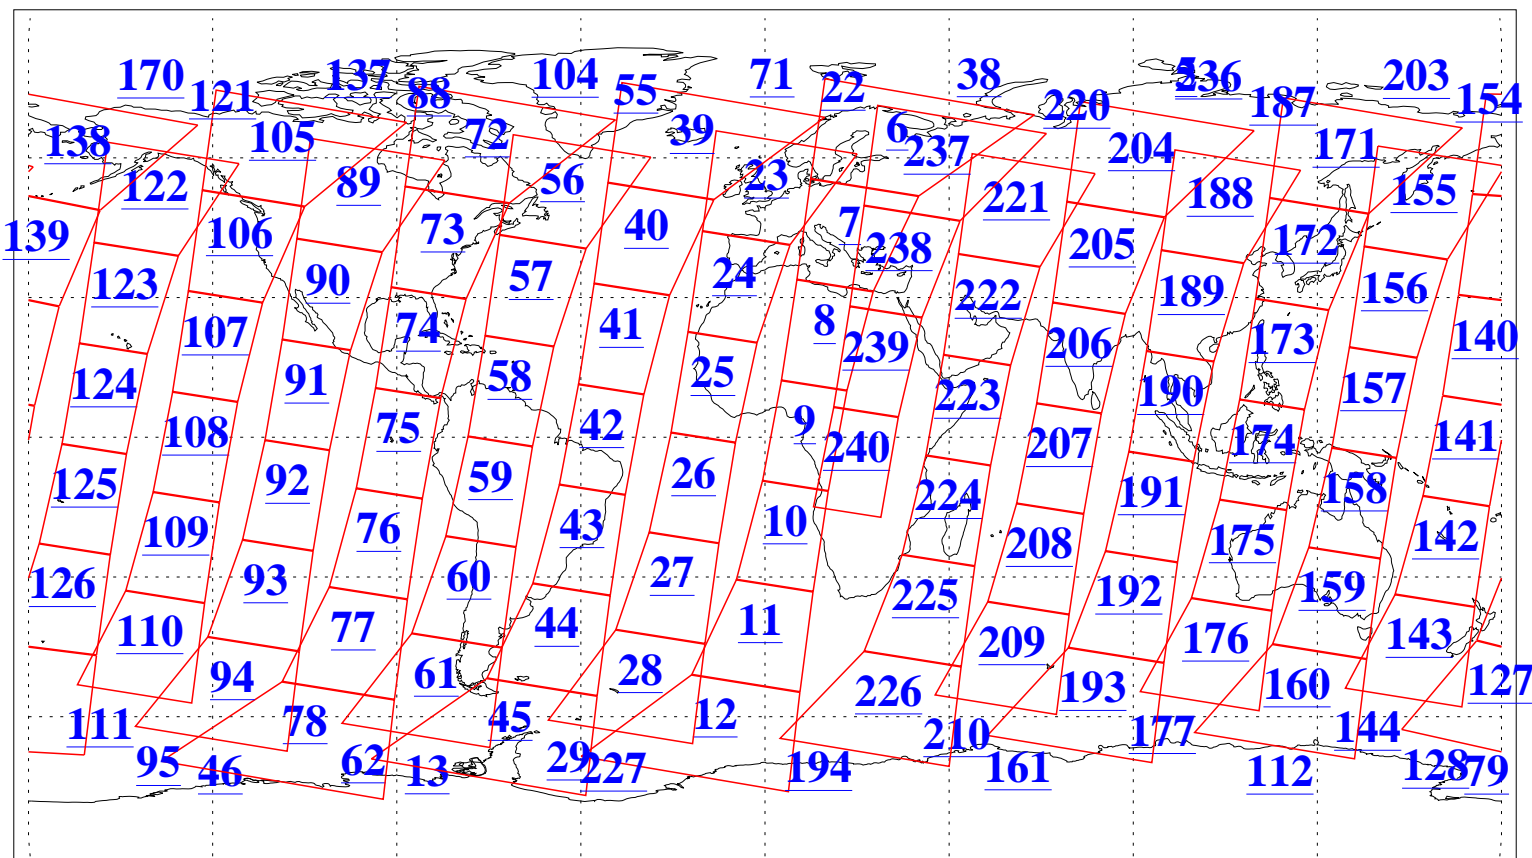

L1B Availability  
AMSU Granules: 240  
HSB Granules: 0  
AIRS Granules: 240

21 Dec 2011  
DoY 355  
Aqua Day 3518  
Granules: 1 to 120

Granules: 121 to 240

Legend: AMSU Available, HSB Available, AIRS Available

L1B Availability  
AMSU Granules: 240  
HSB Granules: 0  
AIRS Granules: 240

21 Dec 2011  
DoY 355  
Aqua Day 3518  
Ascending Granules

Descending Granules

Legend: AMSU Available, HSB Available, AIRS Available