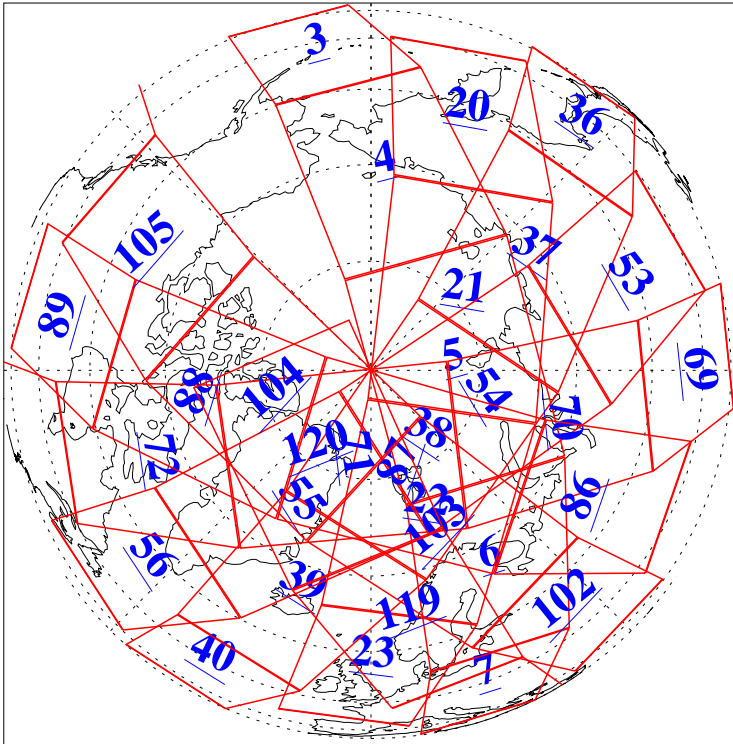

L1B Availability  
AMSU Granules: 240  
HSB Granules: 0  
AIRS Granules: 240

21 Dec 2011  
DoY 355  
Aqua Day 3518  
Granules: 1 to 120

Granules: 121 to 240

Legend: AMSU Available, HSB Available, AIRS Available

L1B Availability  
AMSU Granules: 240  
HSB Granules: 0  
AIRS Granules: 240

21 Dec 2011  
DoY 355  
Aqua Day 3518  
Ascending Granules

Descending Granules

Legend: AMSU Available, HSB Available, AIRS Available

L1B Availability  
 AMSU Granules: 240  
 HSB Granules: 0  
 AIRS Granules: 240

21 Dec 2011  
 DoY 355  
 Aqua Day 3518

Northern Hemisphere Granules

Southern Hemisphere Granules

Legend: AMSU Available, HSB Available, AIRS Available