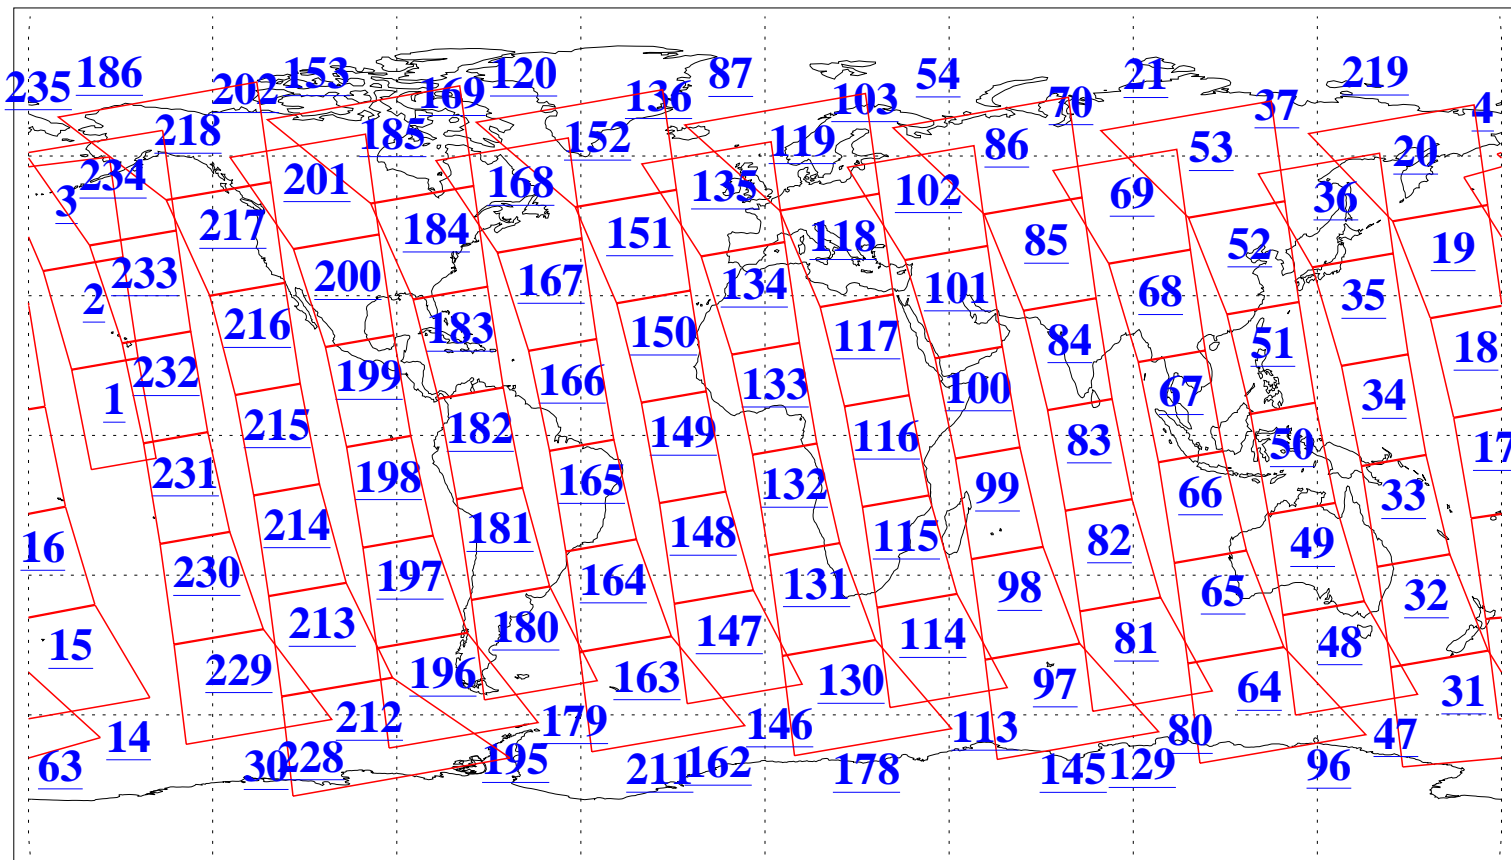

L1B Availability  
AMSU Granules: 240  
HSB Granules: 0  
AIRS Granules: 240

21 Dec 2011  
DoY 355  
Aqua Day 3518  
Granules: 1 to 120

Granules: 121 to 240

Legend: AMSU Available, HSB Available, AIRS Available

L1B Availability  
AMSU Granules: 240  
HSB Granules: 0  
AIRS Granules: 240

21 Dec 2011  
DoY 355  
Aqua Day 3518  
Ascending Granules

Descending Granules

Legend: AMSU Available, HSB Available, AIRS Available

L1B Availability  
 AMSU Granules: 240  
 HSB Granules: 0  
 AIRS Granules: 240

21 Dec 2011  
 DoY 355  
 Aqua Day 3518

Northern Hemisphere Granules

Southern Hemisphere Granules

Legend: AMSU Available, HSB Available, AIRS Available