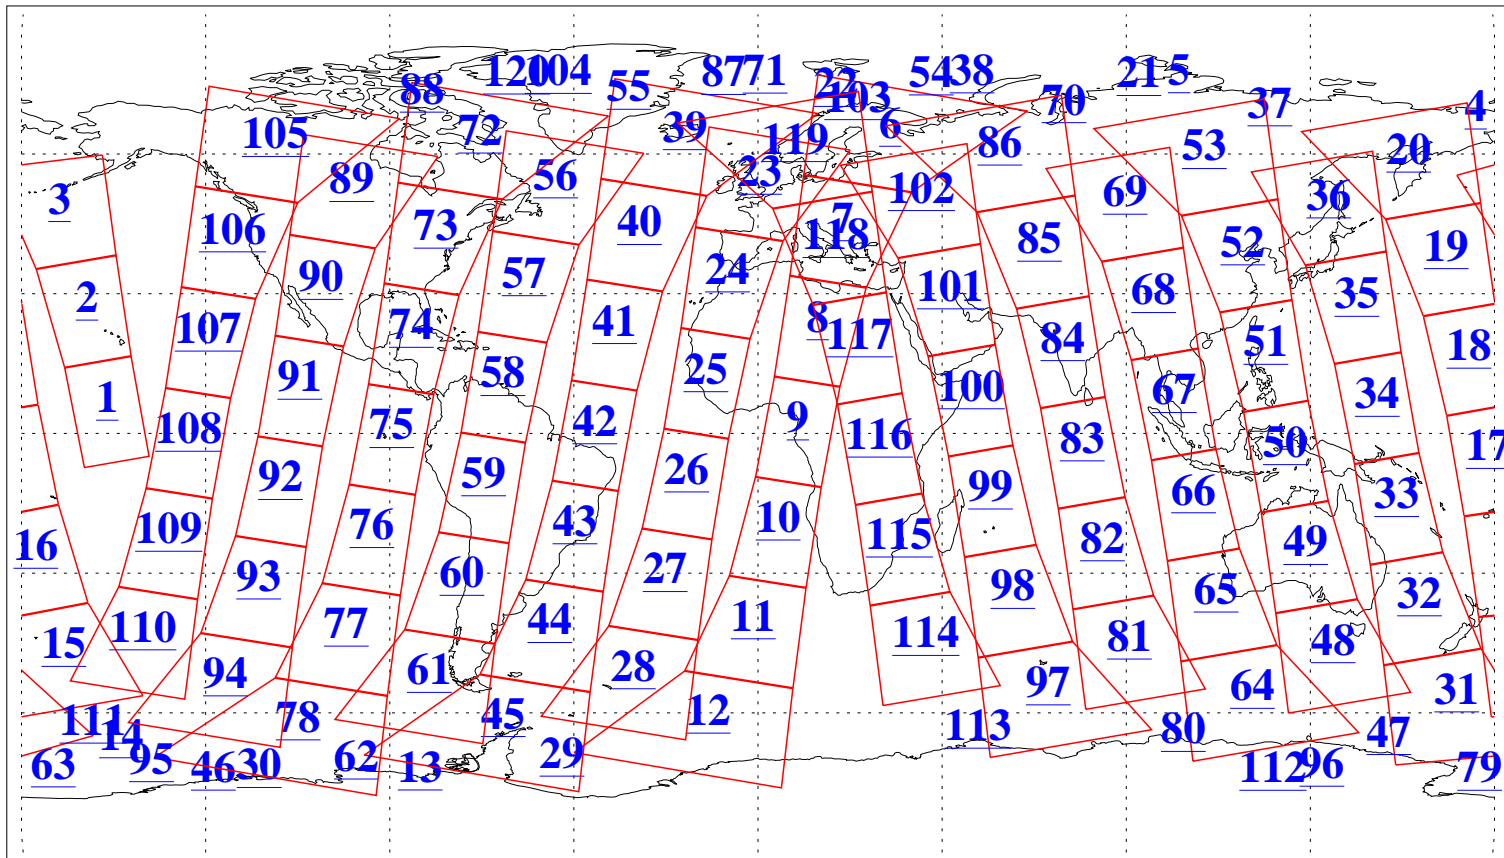

L1B Availability  
AMSU Granules: 240  
HSB Granules: 0  
AIRS Granules: 240

21 Dec 2011  
DoY 355  
Aqua Day 3518  
Granules: 1 to 120

Granules: 121 to 240

Legend: AMSU Available, HSB Available, AIRS Available

L1B Availability  
AMSU Granules: 240  
HSB Granules: 0  
AIRS Granules: 240

21 Dec 2011  
DoY 355  
Aqua Day 3518  
Ascending Granules

Descending Granules

Legend: AMSU Available, HSB Available, AIRS Available

L1B Availability  
 AMSU Granules: 240  
 HSB Granules: 0  
 AIRS Granules: 240

21 Dec 2011  
 DoY 355  
 Aqua Day 3518

Northern Hemisphere Granules

Southern Hemisphere Granules

Legend: AMSU Available, HSB Available, AIRS Available