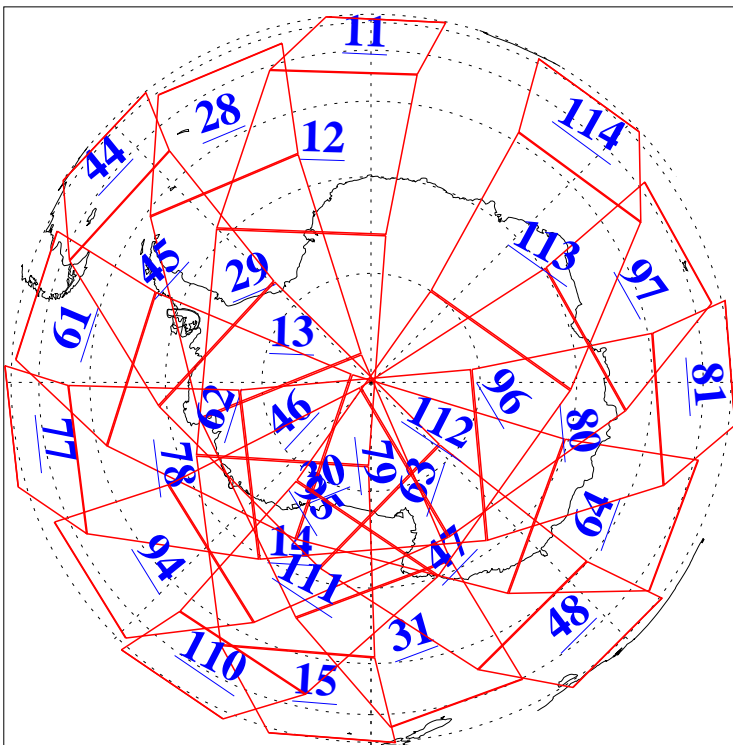

L1B Availability  
AMSU Granules: 240  
HSB Granules: 0  
AIRS Granules: 240

21 Dec 2011  
DoY 355  
Aqua Day 3518  
Granules: 1 to 120

Granules: 121 to 240

Legend: AMSU Available, HSB Available, AIRS Available

L1B Availability  
AMSU Granules: 240  
HSB Granules: 0  
AIRS Granules: 240

21 Dec 2011  
DoY 355  
Aqua Day 3518  
Ascending Granules

Descending Granules

Legend: AMSU Available, HSB Available, AIRS Available

L1B Availability  
 AMSU Granules: 240  
 HSB Granules: 0  
 AIRS Granules: 240

21 Dec 2011  
 DoY 355  
 Aqua Day 3518

Northern Hemisphere Granules

Southern Hemisphere Granules

Legend: AMSU Available, HSB Available, AIRS Available