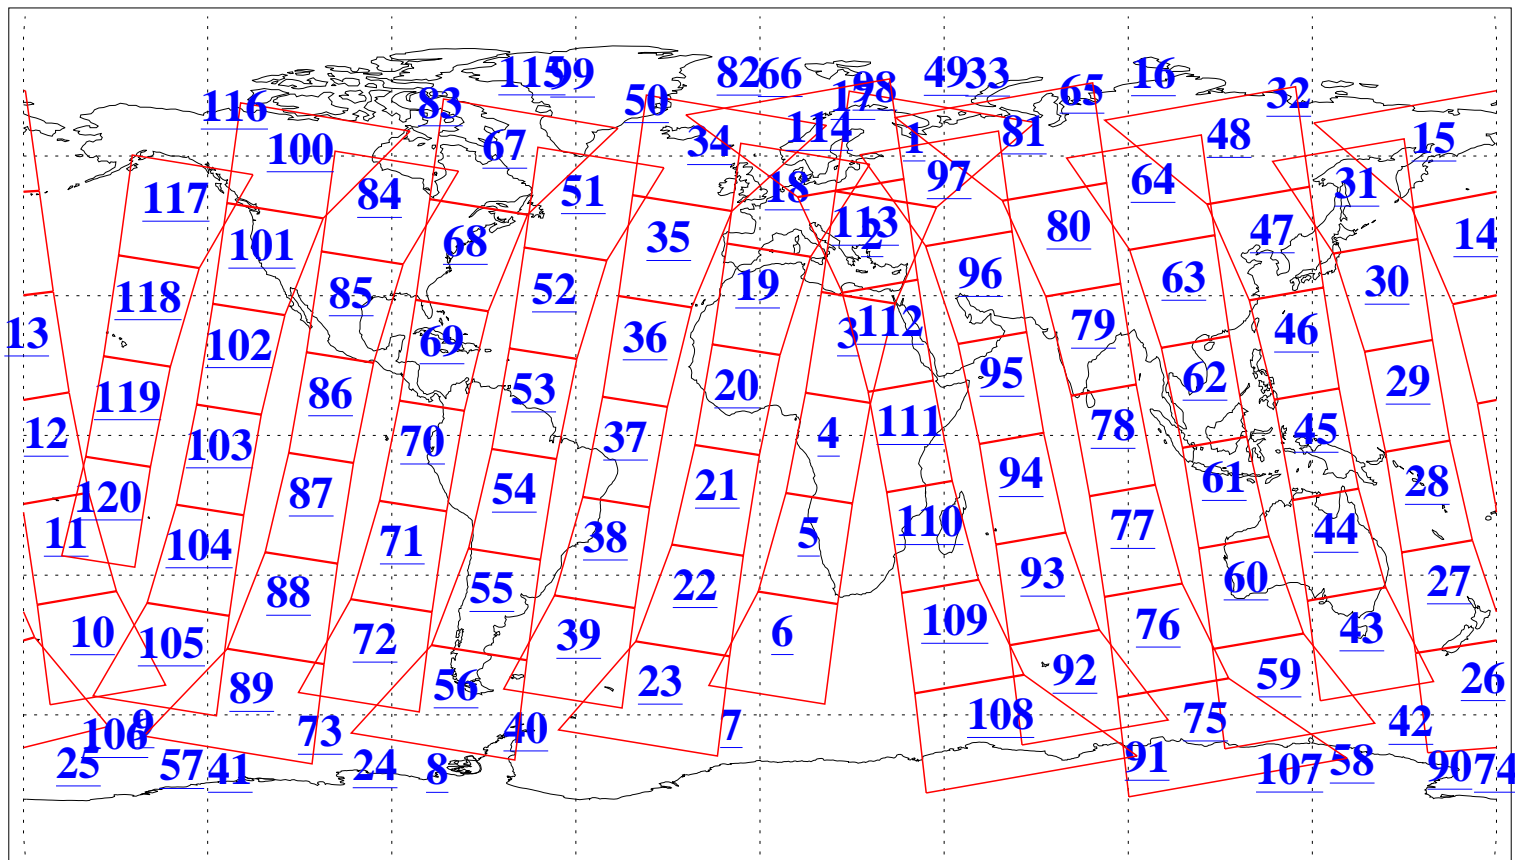

L1B Availability
AMSU Granules: 240
HSB Granules: 0
AIRS Granules: 240

18 Dec 2011
DoY 352
Aqua Day 3515
Granules: 1 to 120

Granules: 121 to 240

Legend: AMSU Available, HSB Available, AIRS Available

L1B Availability
AMSU Granules: 240
HSB Granules: 0
AIRS Granules: 240

18 Dec 2011
DoY 352
Aqua Day 3515
Ascending Granules

Descending Granules

Legend: AMSU Available, HSB Available, AIRS Available

L1B Availability
 AMSU Granules: 240
 HSB Granules: 0
 AIRS Granules: 240

18 Dec 2011
 DoY 352
 Aqua Day 3515

Northern Hemisphere Granules

Southern Hemisphere Granules

Legend: AMSU Available, HSB Available, AIRS Available