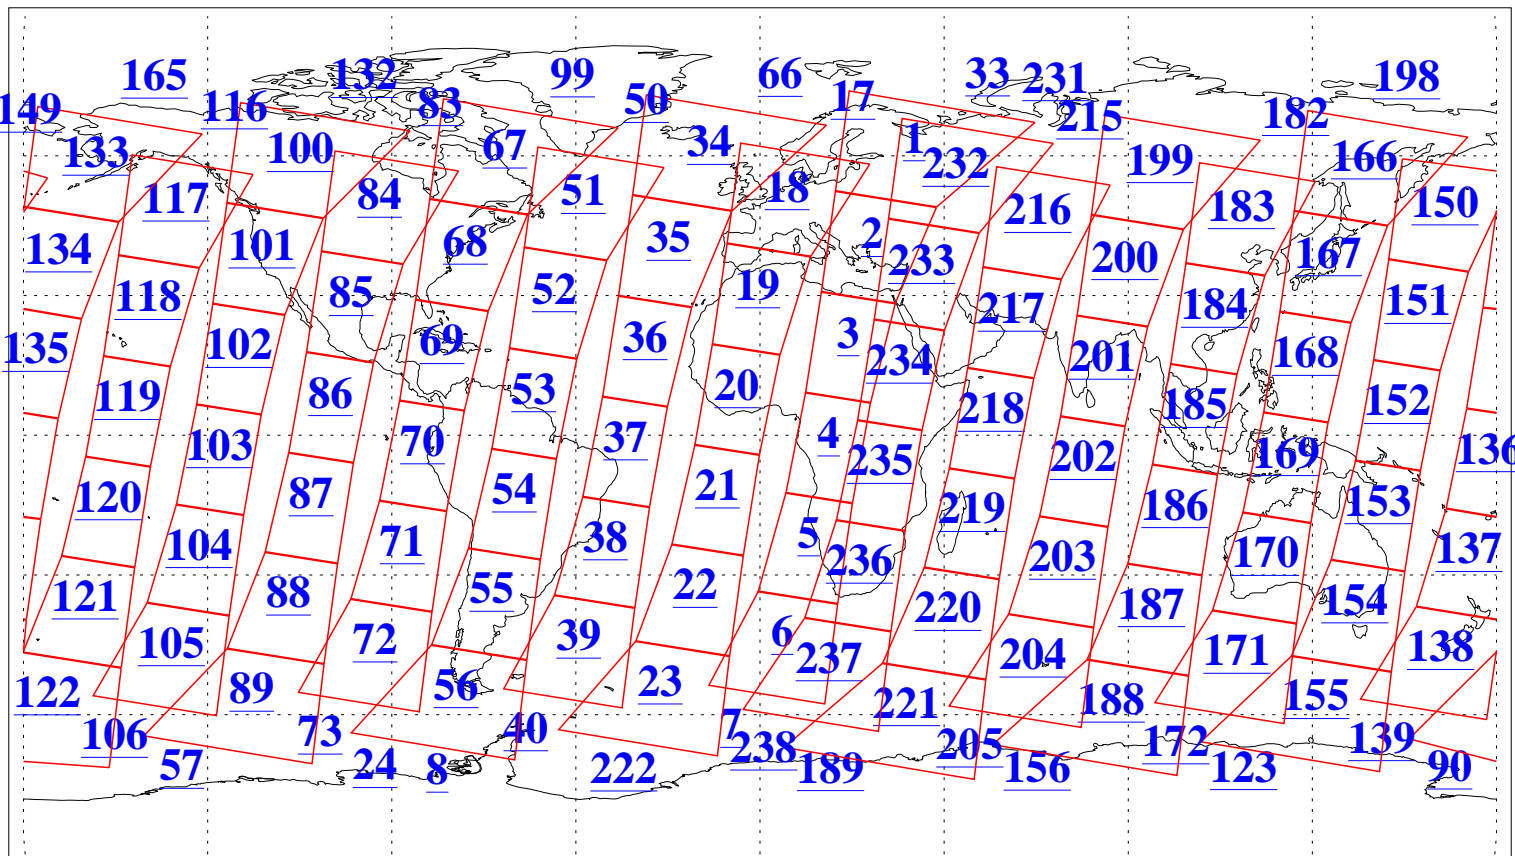

L1B Availability
AMSU Granules: 240
HSB Granules: 0
AIRS Granules: 240

18 Dec 2011
DoY 352
Aqua Day 3515
Granules: 1 to 120

Granules: 121 to 240

Legend: AMSU Available, HSB Available, AIRS Available

L1B Availability
AMSU Granules: 240
HSB Granules: 0
AIRS Granules: 240

18 Dec 2011
DoY 352
Aqua Day 3515
Ascending Granules

Descending Granules

Legend: AMSU Available, HSB Available, AIRS Available

L1B Availability
 AMSU Granules: 240
 HSB Granules: 0
 AIRS Granules: 240

18 Dec 2011
 DoY 352
 Aqua Day 3515

Northern Hemisphere Granules

Southern Hemisphere Granules

Legend: AMSU Available, HSB Available, AIRS Available