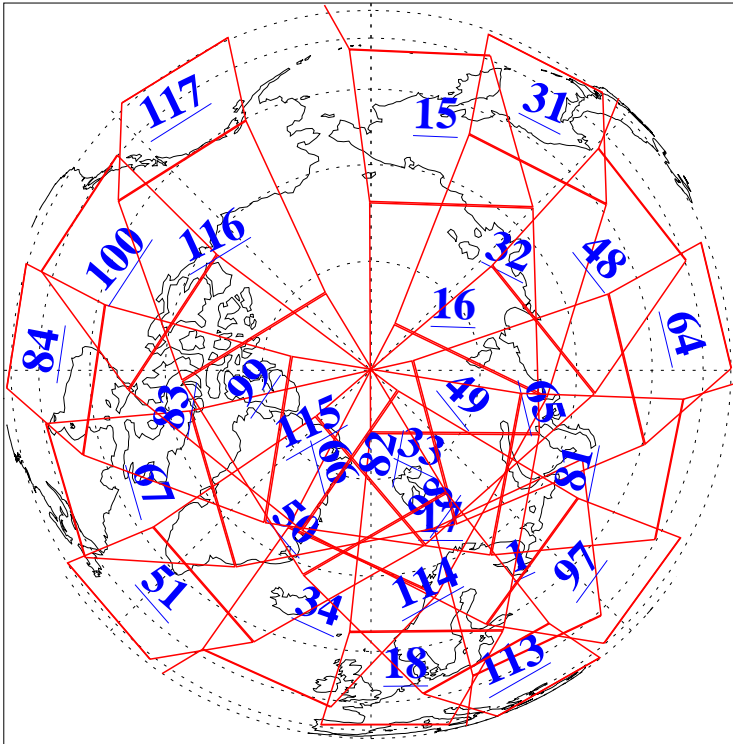

L1B Availability
AMSU Granules: 240
HSB Granules: 0
AIRS Granules: 240

18 Dec 2011
DoY 352
Aqua Day 3515
Granules: 1 to 120

Granules: 121 to 240

Legend: AMSU Available, HSB Available, AIRS Available

L1B Availability
AMSU Granules: 240
HSB Granules: 0
AIRS Granules: 240

18 Dec 2011
DoY 352
Aqua Day 3515
Ascending Granules

Descending Granules

Legend: AMSU Available, HSB Available, AIRS Available

L1B Availability
 AMSU Granules: 240
 HSB Granules: 0
 AIRS Granules: 240

18 Dec 2011
 DoY 352
 Aqua Day 3515

Northern Hemisphere Granules

Southern Hemisphere Granules

Legend: AMSU Available, HSB Available, AIRS Available