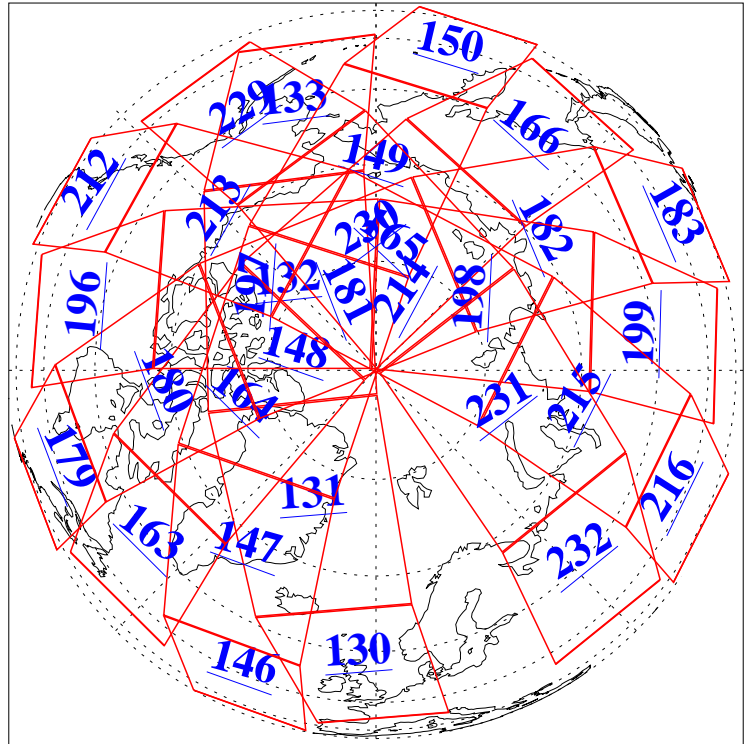

18 Dec 2011
DoY 352
Aqua Day 3515
Ascending Granules

Descending Granules

Legend: AMSU Available, HSB Available, AIRS Available

L1B Availability
 AMSU Granules: 240
 HSB Granules: 0
 AIRS Granules: 240

18 Dec 2011
 DoY 352
 Aqua Day 3515

Northern Hemisphere Granules

Southern Hemisphere Granules

Legend: AMSU Available, HSB Available, AIRS Available