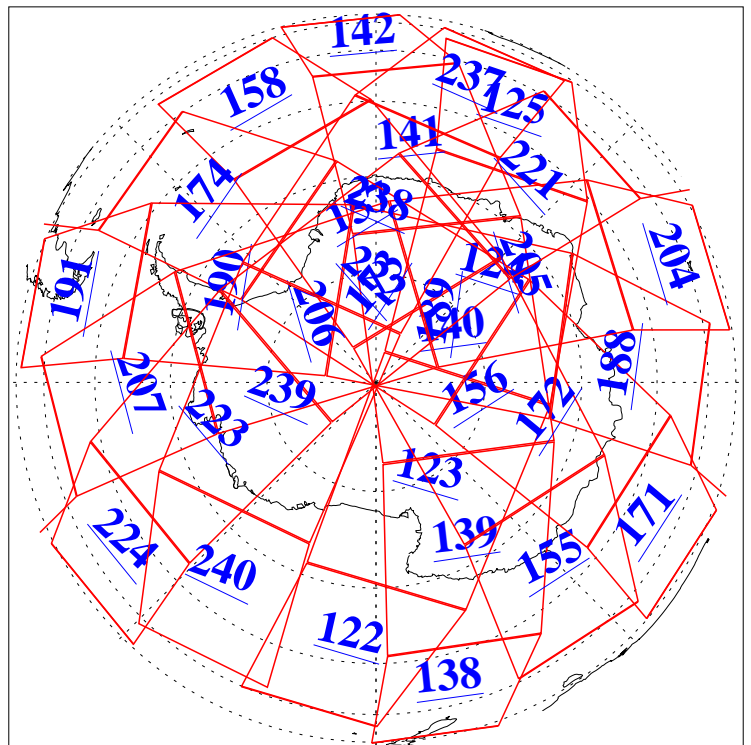

L1B Availability
AMSU Granules: 240
HSB Granules: 0
AIRS Granules: 240

18 Dec 2011
DoY 352
Aqua Day 3515
Granules: 1 to 120

Granules: 121 to 240

Legend: AMSU Available, HSB Available, AIRS Available

L1B Availability
AMSU Granules: 240
HSB Granules: 0
AIRS Granules: 240

18 Dec 2011
DoY 352
Aqua Day 3515
Ascending Granules

Descending Granules

Legend: AMSU Available, HSB Available, AIRS Available

L1B Availability
 AMSU Granules: 240
 HSB Granules: 0
 AIRS Granules: 240

18 Dec 2011
 DoY 352
 Aqua Day 3515

Northern Hemisphere Granules

Southern Hemisphere Granules

Legend: AMSU Available, HSB Available, AIRS Available