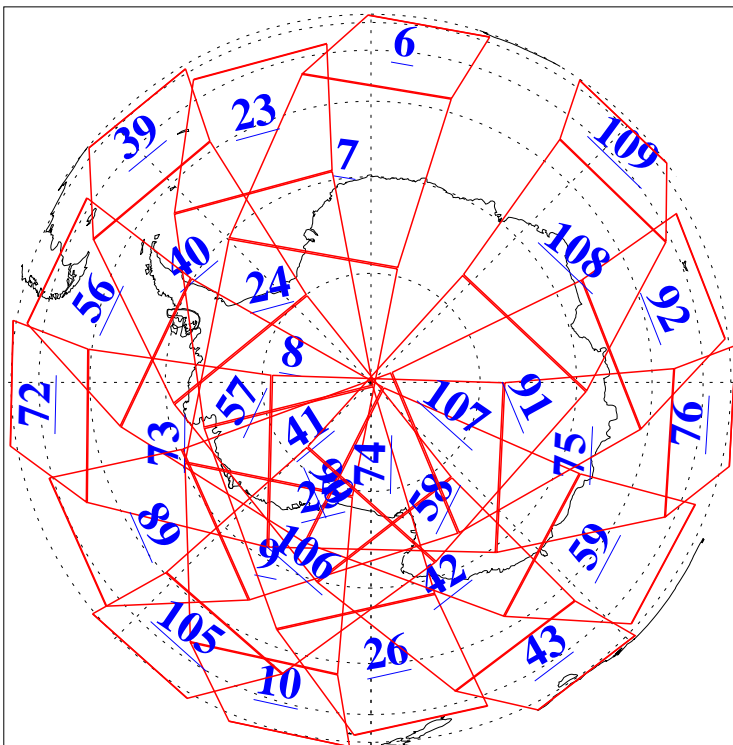

L1B Availability
AMSU Granules: 240
HSB Granules: 0
AIRS Granules: 240

18 Dec 2011
DoY 352
Aqua Day 3515
Granules: 1 to 120

Granules: 121 to 240

Legend: AMSU Available, HSB Available, AIRS Available

L1B Availability
AMSU Granules: 240
HSB Granules: 0
AIRS Granules: 240

18 Dec 2011
DoY 352
Aqua Day 3515
Ascending Granules

Descending Granules

Legend: AMSU Available, HSB Available, AIRS Available

L1B Availability
 AMSU Granules: 240
 HSB Granules: 0
 AIRS Granules: 240

18 Dec 2011
 DoY 352
 Aqua Day 3515

Northern Hemisphere Granules

Southern Hemisphere Granules

Legend: AMSU Available, HSB Available, AIRS Available