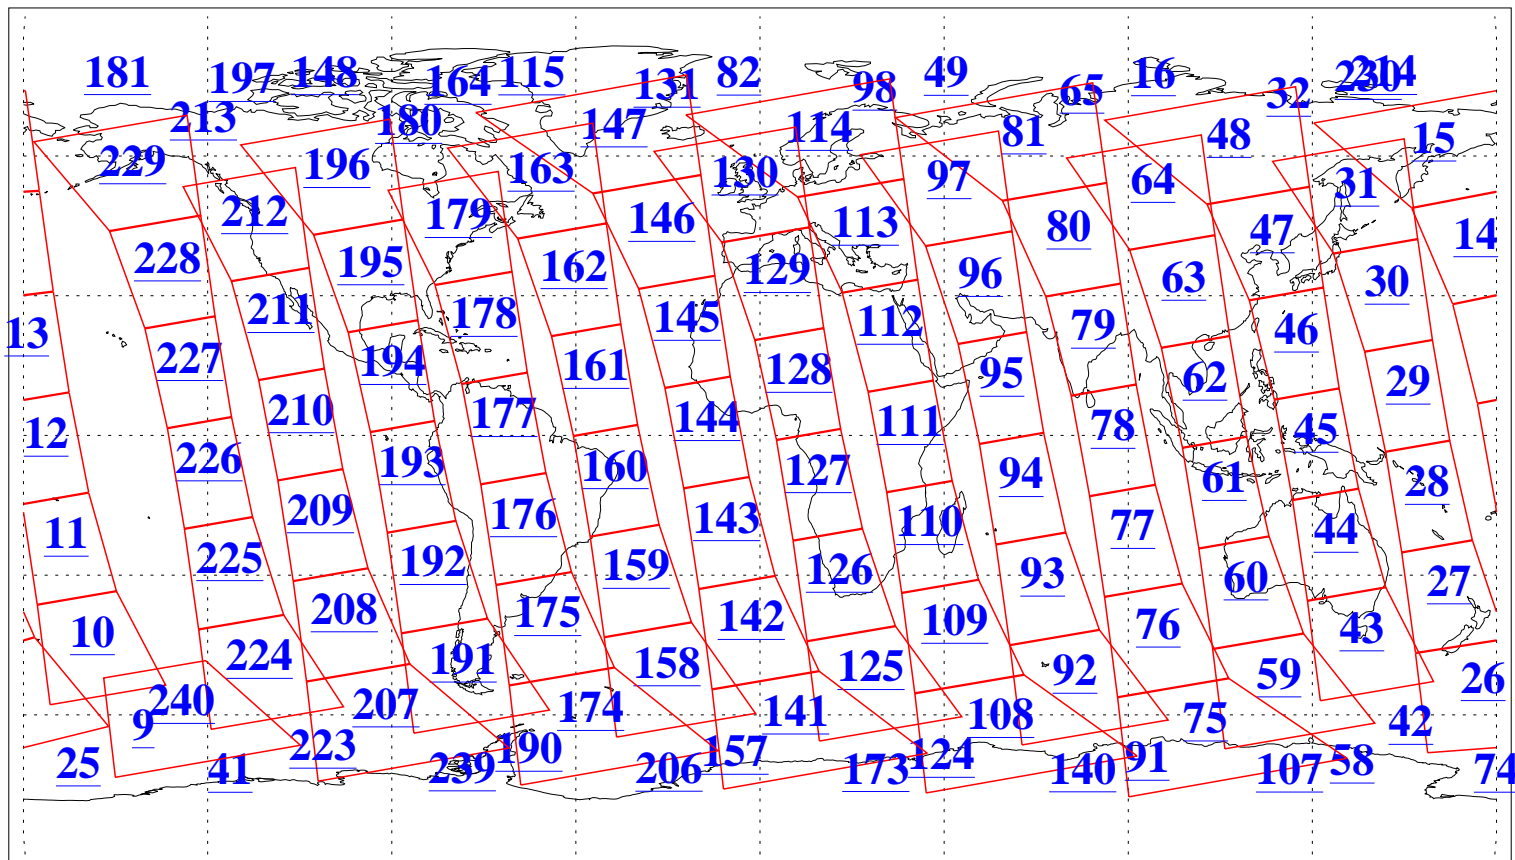

L1B Availability
AMSU Granules: 240
HSB Granules: 0
AIRS Granules: 240

18 Dec 2011
DoY 352
Aqua Day 3515
Granules: 1 to 120

Granules: 121 to 240

Legend: AMSU Available, HSB Available, AIRS Available

L1B Availability
AMSU Granules: 240
HSB Granules: 0
AIRS Granules: 240

18 Dec 2011
DoY 352
Aqua Day 3515
Ascending Granules

Descending Granules

Legend: AMSU Available, HSB Available, AIRS Available

L1B Availability
 AMSU Granules: 240
 HSB Granules: 0
 AIRS Granules: 240

18 Dec 2011
 DoY 352
 Aqua Day 3515

Northern Hemisphere Granules

Southern Hemisphere Granules

Legend: AMSU Available, HSB Available, AIRS Available