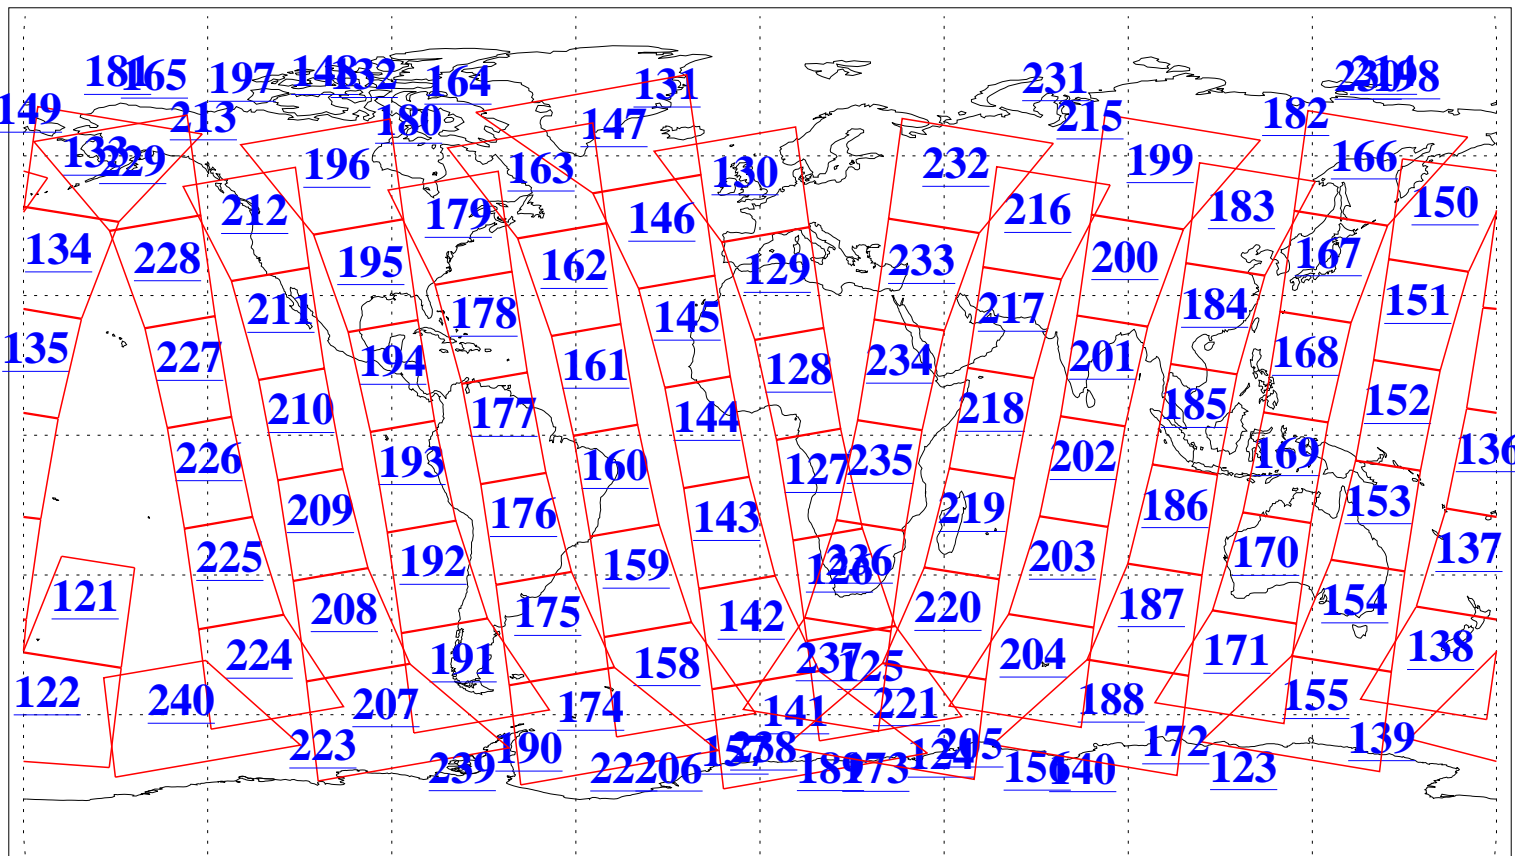

L1B Availability
AMSU Granules: 240
HSB Granules: 0
AIRS Granules: 240

18 Dec 2011
DoY 352
Aqua Day 3515
Granules: 1 to 120

Granules: 121 to 240

Legend: AMSU Available, HSB Available, AIRS Available

L1B Availability
AMSU Granules: 240
HSB Granules: 0
AIRS Granules: 240

18 Dec 2011
DoY 352
Aqua Day 3515
Ascending Granules

Descending Granules

Legend: AMSU Available, HSB Available, AIRS Available

L1B Availability
 AMSU Granules: 240
 HSB Granules: 0
 AIRS Granules: 240

18 Dec 2011
 DoY 352
 Aqua Day 3515

Northern Hemisphere Granules

Southern Hemisphere Granules

Legend: AMSU Available, HSB Available, AIRS Available