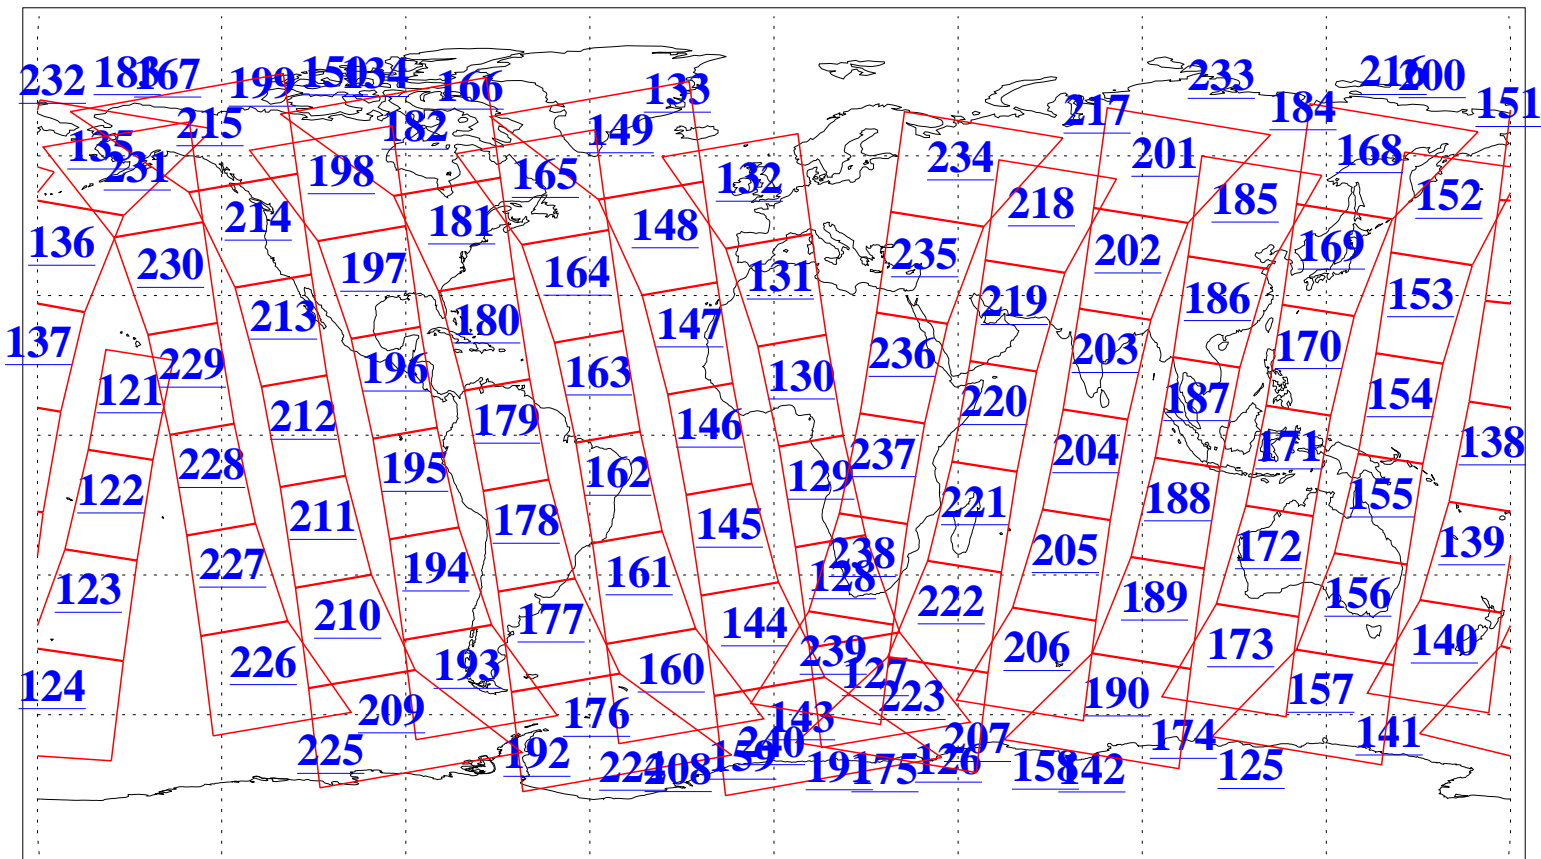

L1B Availability
AMSU Granules: 240
HSB Granules: 0
AIRS Granules: 240

16 Dec 2011
DoY 350
Aqua Day 3513
Granules: 1 to 120

Granules: 121 to 240

Legend: AMSU Available, HSB Available, AIRS Available

L1B Availability
AMSU Granules: 240
HSB Granules: 0
AIRS Granules: 240

16 Dec 2011
DoY 350
Aqua Day 3513

Ascending Granules

Descending Granules

Legend: AMSU Available, HSB Available, AIRS Available

L1B Availability
 AMSU Granules: 240
 HSB Granules: 0
 AIRS Granules: 240

16 Dec 2011
 DoY 350
 Aqua Day 3513