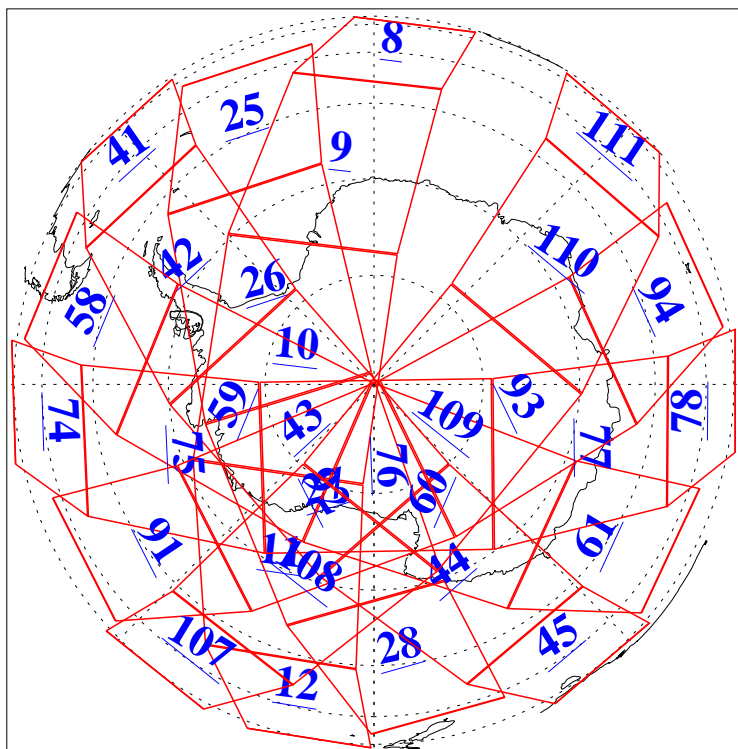

L1B Availability
AMSU Granules: 240
HSB Granules: 0
AIRS Granules: 240

16 Dec 2011
DoY 350
Aqua Day 3513
Granules: 1 to 120

Granules: 121 to 240

Legend: AMSU Available, HSB Available, AIRS Available

L1B Availability
AMSU Granules: 240
HSB Granules: 0
AIRS Granules: 240

16 Dec 2011
DoY 350
Aqua Day 3513

Ascending Granules

Descending Granules

Legend: AMSU Available, HSB Available, AIRS Available

L1B Availability
 AMSU Granules: 240
 HSB Granules: 0
 AIRS Granules: 240

16 Dec 2011
 DoY 350
 Aqua Day 3513

Northern Hemisphere Granules

Southern Hemisphere Granules

Legend: AMSU Available, HSB Available, AIRS Available