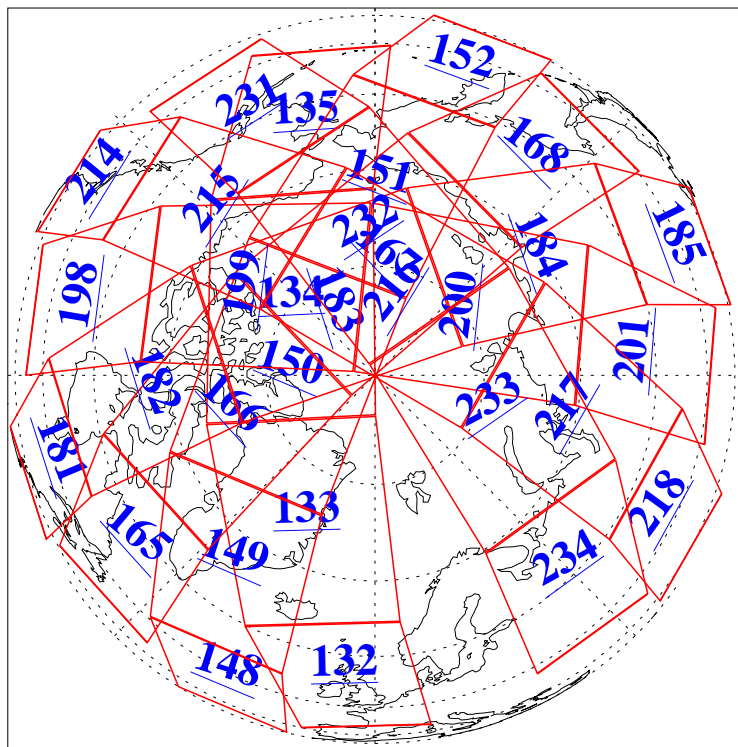

L1B Availability
AMSU Granules: 240
HSB Granules: 0
AIRS Granules: 240

16 Dec 2011
DoY 350
Aqua Day 3513
Granules: 1 to 120

Granules: 121 to 240

Legend: AMSU Available, HSB Available, AIRS Available

L1B Availability
AMSU Granules: 240
HSB Granules: 0
AIRS Granules: 240

16 Dec 2011
DoY 350
Aqua Day 3513

Ascending Granules

Descending Granules

Legend: AMSU Available, HSB Available, AIRS Available

L1B Availability
 AMSU Granules: 240
 HSB Granules: 0
 AIRS Granules: 240

16 Dec 2011
 DoY 350
 Aqua Day 3513

Northern Hemisphere Granules

Southern Hemisphere Granules

Legend: AMSU Available, HSB Available, AIRS Available