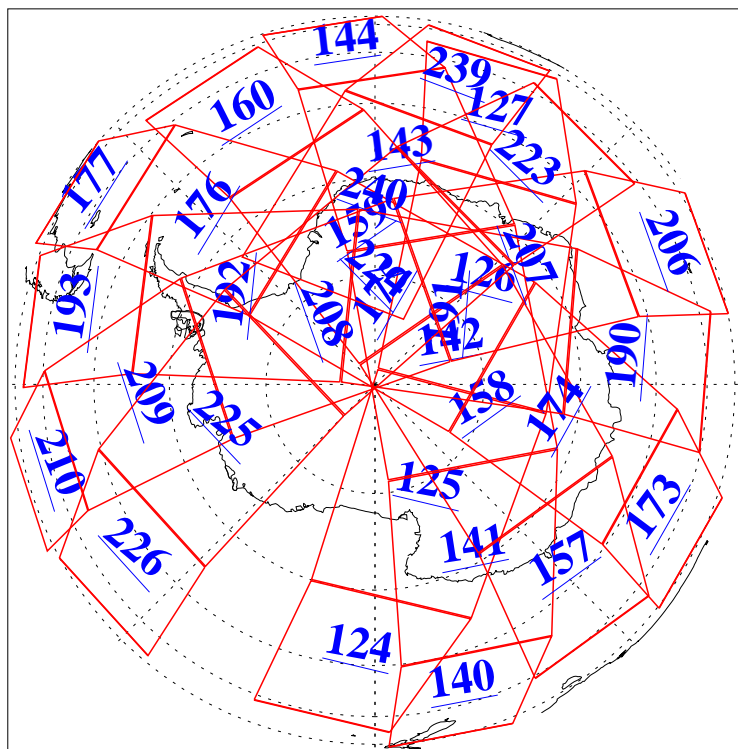

L1B Availability
AMSU Granules: 240
HSB Granules: 0
AIRS Granules: 240

16 Dec 2011
DoY 350
Aqua Day 3513
Granules: 1 to 120

Granules: 121 to 240

Legend: AMSU Available, HSB Available, AIRS Available

L1B Availability
AMSU Granules: 240
HSB Granules: 0
AIRS Granules: 240

16 Dec 2011
DoY 350
Aqua Day 3513

Ascending Granules

Descending Granules

Legend: AMSU Available, HSB Available, AIRS Available

L1B Availability
 AMSU Granules: 240
 HSB Granules: 0
 AIRS Granules: 240

16 Dec 2011
 DoY 350
 Aqua Day 3513

Northern Hemisphere Granules

Southern Hemisphere Granules

Legend: AMSU Available, HSB Available, AIRS Available