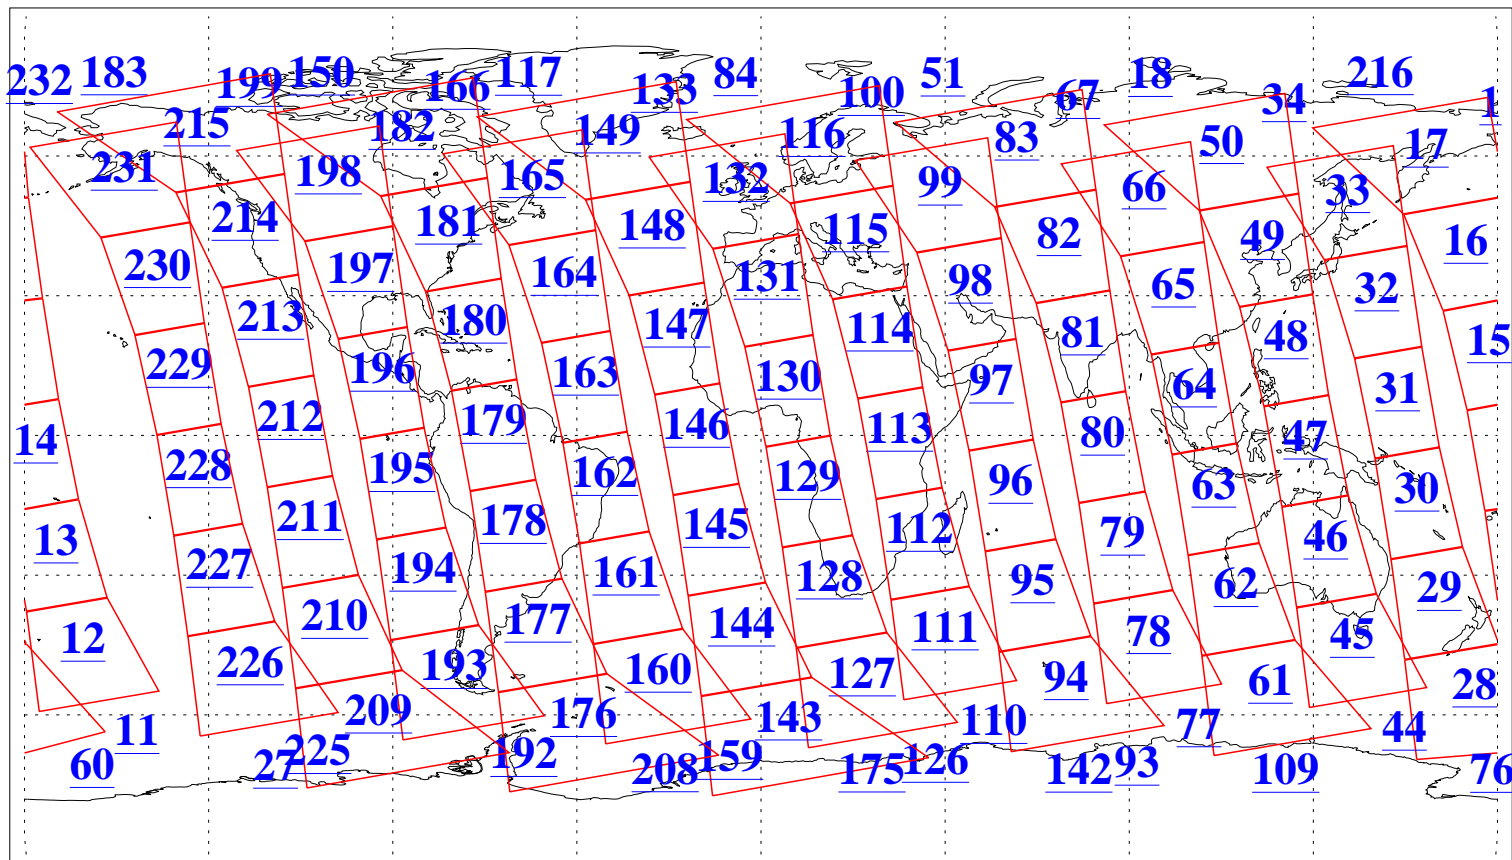

L1B Availability
AMSU Granules: 240
HSB Granules: 0
AIRS Granules: 240

16 Dec 2011
DoY 350
Aqua Day 3513
Granules: 1 to 120

Granules: 121 to 240

Legend: AMSU Available, HSB Available, AIRS Available

L1B Availability
AMSU Granules: 240
HSB Granules: 0
AIRS Granules: 240

16 Dec 2011
DoY 350
Aqua Day 3513

Ascending Granules

Descending Granules

Legend: AMSU Available, HSB Available, AIRS Available

L1B Availability
 AMSU Granules: 240
 HSB Granules: 0
 AIRS Granules: 240

16 Dec 2011
 DoY 350
 Aqua Day 3513

Northern Hemisphere Granules

Southern Hemisphere Granules

Legend: AMSU Available, HSB Available, AIRS Available