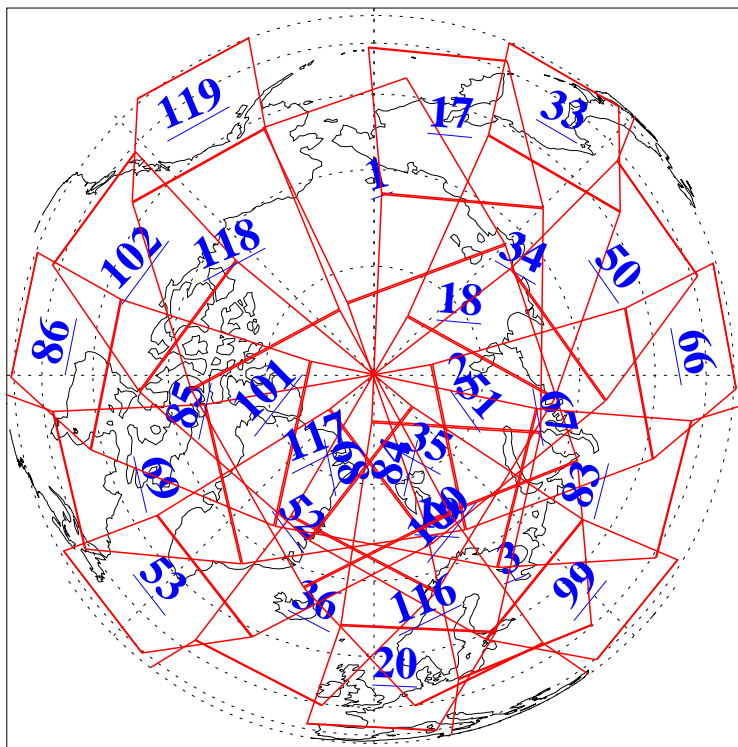

L1B Availability
AMSU Granules: 240
HSB Granules: 0
AIRS Granules: 240

16 Dec 2011
DoY 350
Aqua Day 3513
Granules: 1 to 120

Granules: 121 to 240

Legend: AMSU Available, HSB Available, AIRS Available

L1B Availability
AMSU Granules: 240
HSB Granules: 0
AIRS Granules: 240

16 Dec 2011
DoY 350
Aqua Day 3513

Ascending Granules

Descending Granules

Legend: AMSU Available, HSB Available, AIRS Available

L1B Availability
 AMSU Granules: 240
 HSB Granules: 0
 AIRS Granules: 240

16 Dec 2011
 DoY 350
 Aqua Day 3513

Northern Hemisphere Granules

Southern Hemisphere Granules

Legend: AMSU Available, HSB Available, AIRS Available