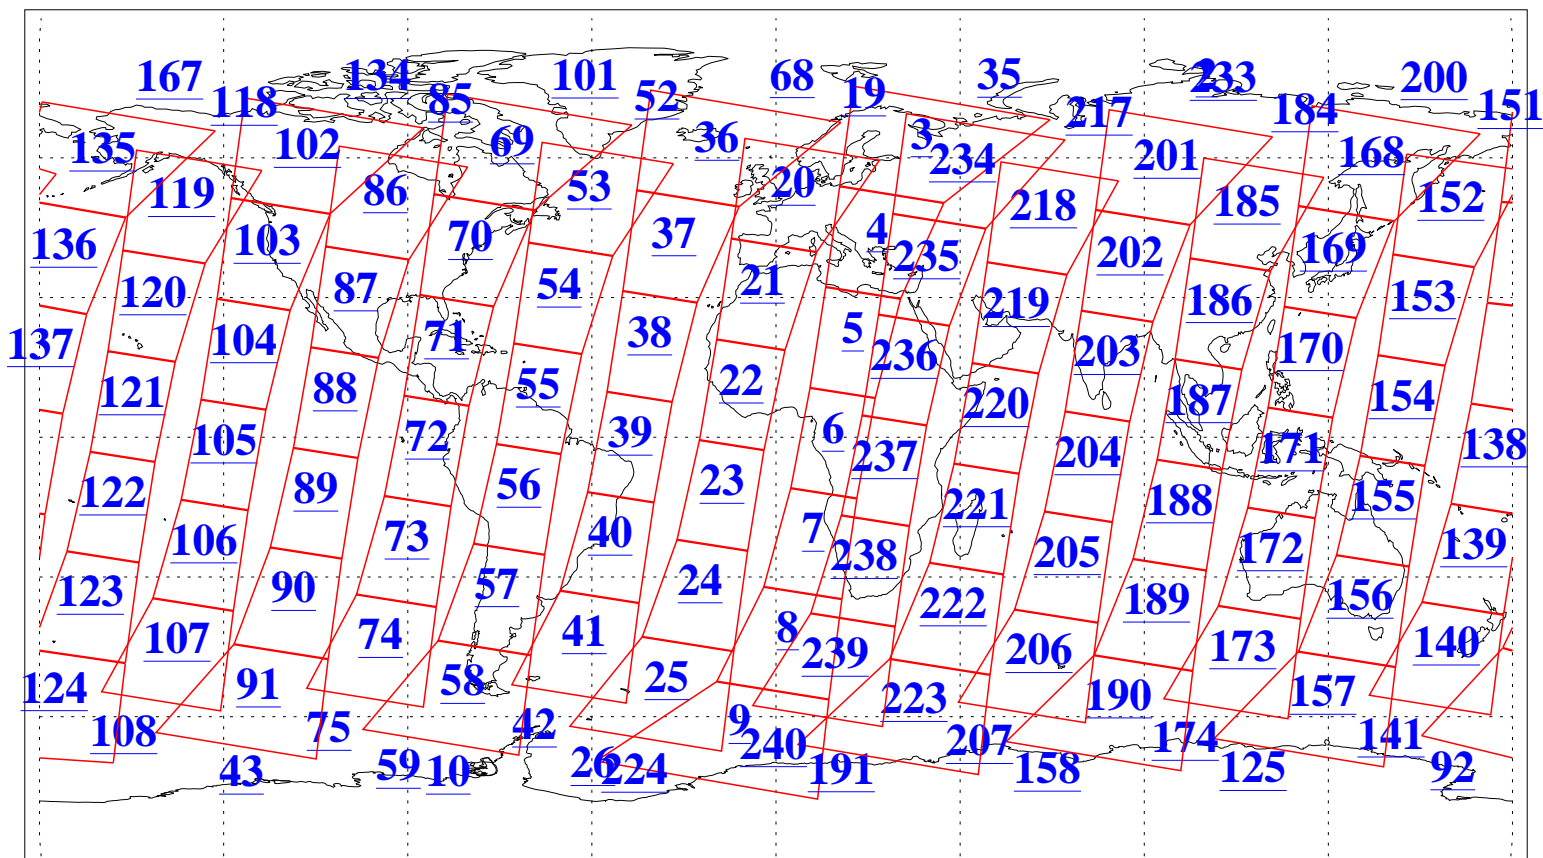

L1B Availability
AMSU Granules: 240
HSB Granules: 0
AIRS Granules: 240

16 Dec 2011
DoY 350
Aqua Day 3513
Granules: 1 to 120

Granules: 121 to 240

Legend: AMSU Available, HSB Available, AIRS Available

L1B Availability
AMSU Granules: 240
HSB Granules: 0
AIRS Granules: 240

16 Dec 2011
DoY 350
Aqua Day 3513

Ascending Granules

Descending Granules

Legend: AMSU Available, HSB Available, AIRS Available

L1B Availability
 AMSU Granules: 240
 HSB Granules: 0
 AIRS Granules: 240

16 Dec 2011
 DoY 350
 Aqua Day 3513

Northern Hemisphere Granules

Southern Hemisphere Granules

Legend: AMSU Available, HSB Available, AIRS Available