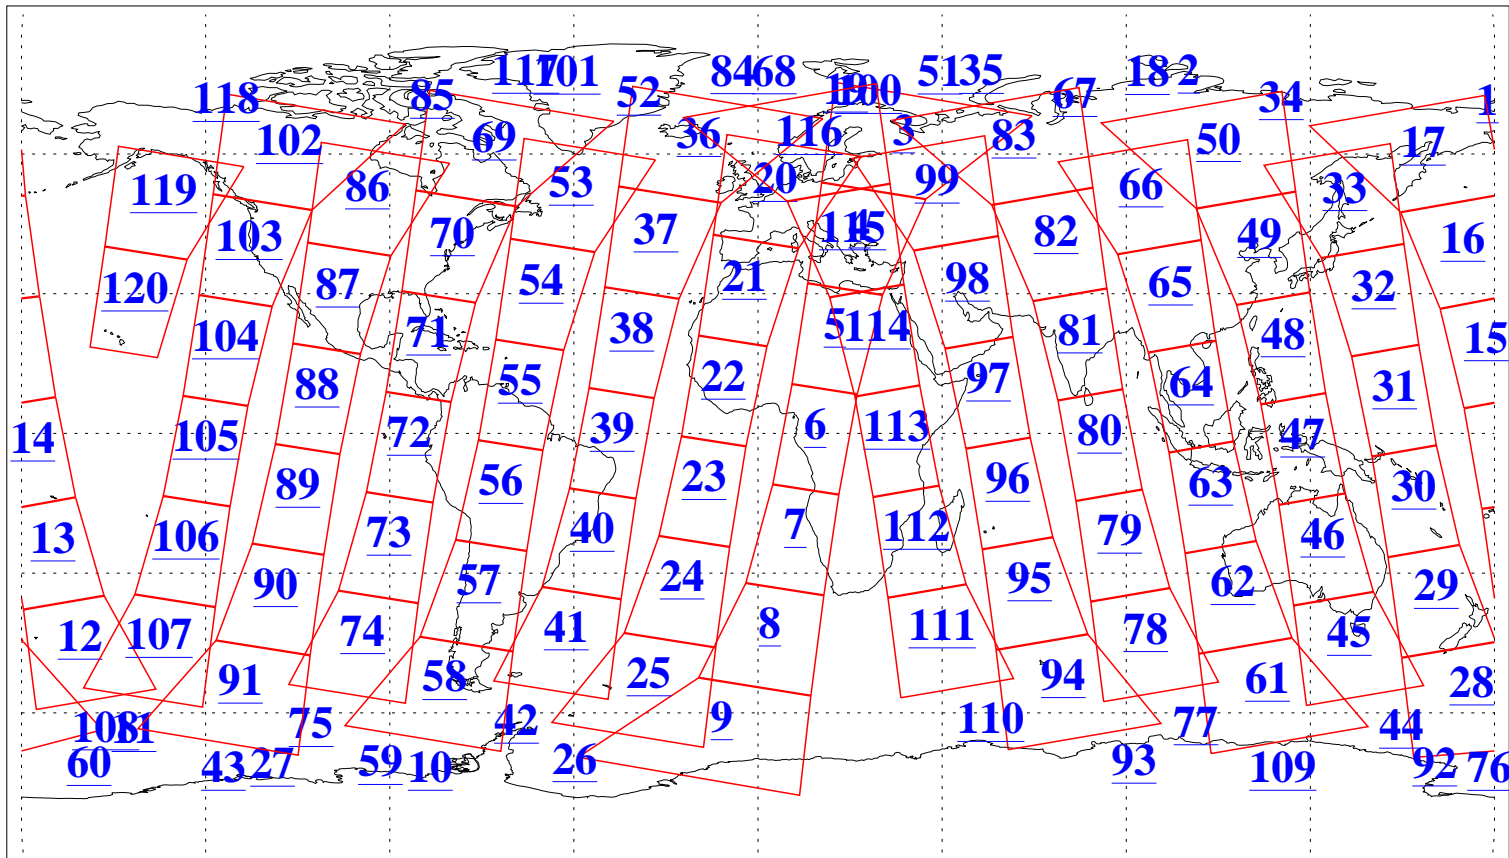

L1B Availability
AMSU Granules: 240
HSB Granules: 0
AIRS Granules: 240

16 Dec 2011
DoY 350
Aqua Day 3513
Granules: 1 to 120

Granules: 121 to 240

Legend: AMSU Available, HSB Available, AIRS Available

L1B Availability
AMSU Granules: 240
HSB Granules: 0
AIRS Granules: 240

16 Dec 2011
DoY 350
Aqua Day 3513

Ascending Granules

Descending Granules

Legend: AMSU Available, HSB Available, AIRS Available

L1B Availability
 AMSU Granules: 240
 HSB Granules: 0
 AIRS Granules: 240

16 Dec 2011
 DoY 350
 Aqua Day 3513

Northern Hemisphere Granules

Southern Hemisphere Granules

Legend: AMSU Available, HSB Available, AIRS Available