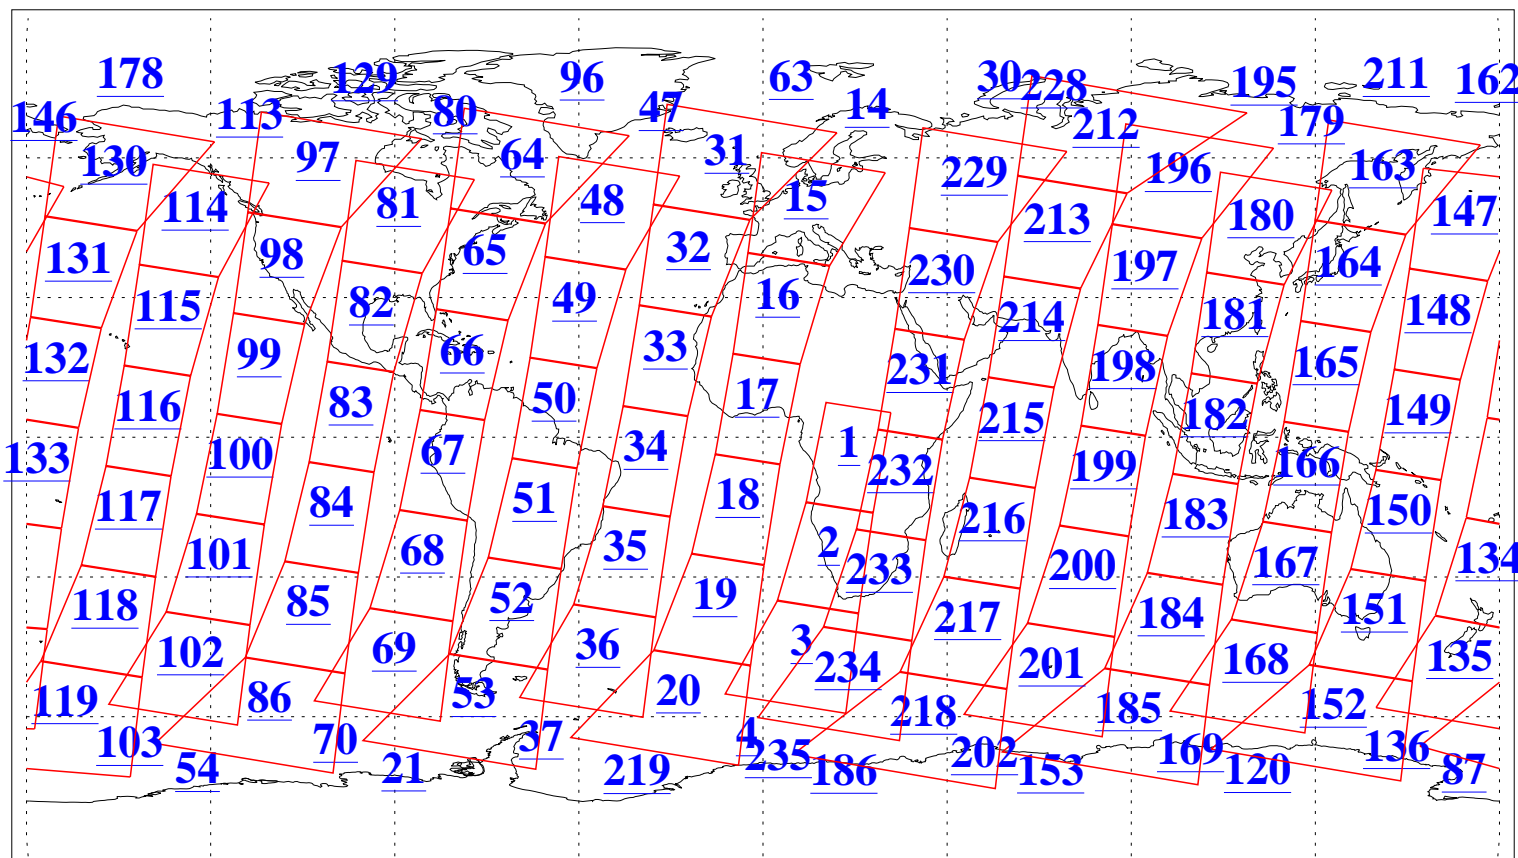

L1B Availability  
AMSU Granules: 240  
HSB Granules: 0  
AIRS Granules: 240

13 Dec 2011  
DoY 347  
Aqua Day 3510  
Granules: 1 to 120

Granules: 121 to 240

Legend: AMSU Available, HSB Available, AIRS Available

L1B Availability  
AMSU Granules: 240  
HSB Granules: 0  
AIRS Granules: 240

13 Dec 2011  
DoY 347  
Aqua Day 3510  
Ascending Granules

Descending Granules

Legend: AMSU Available, HSB Available, AIRS Available

L1B Availability  
 AMSU Granules: 240  
 HSB Granules: 0  
 AIRS Granules: 240

13 Dec 2011  
 DoY 347  
 Aqua Day 3510

Northern Hemisphere Granules

Southern Hemisphere Granules

Legend: AMSU Available, HSB Available, AIRS Available