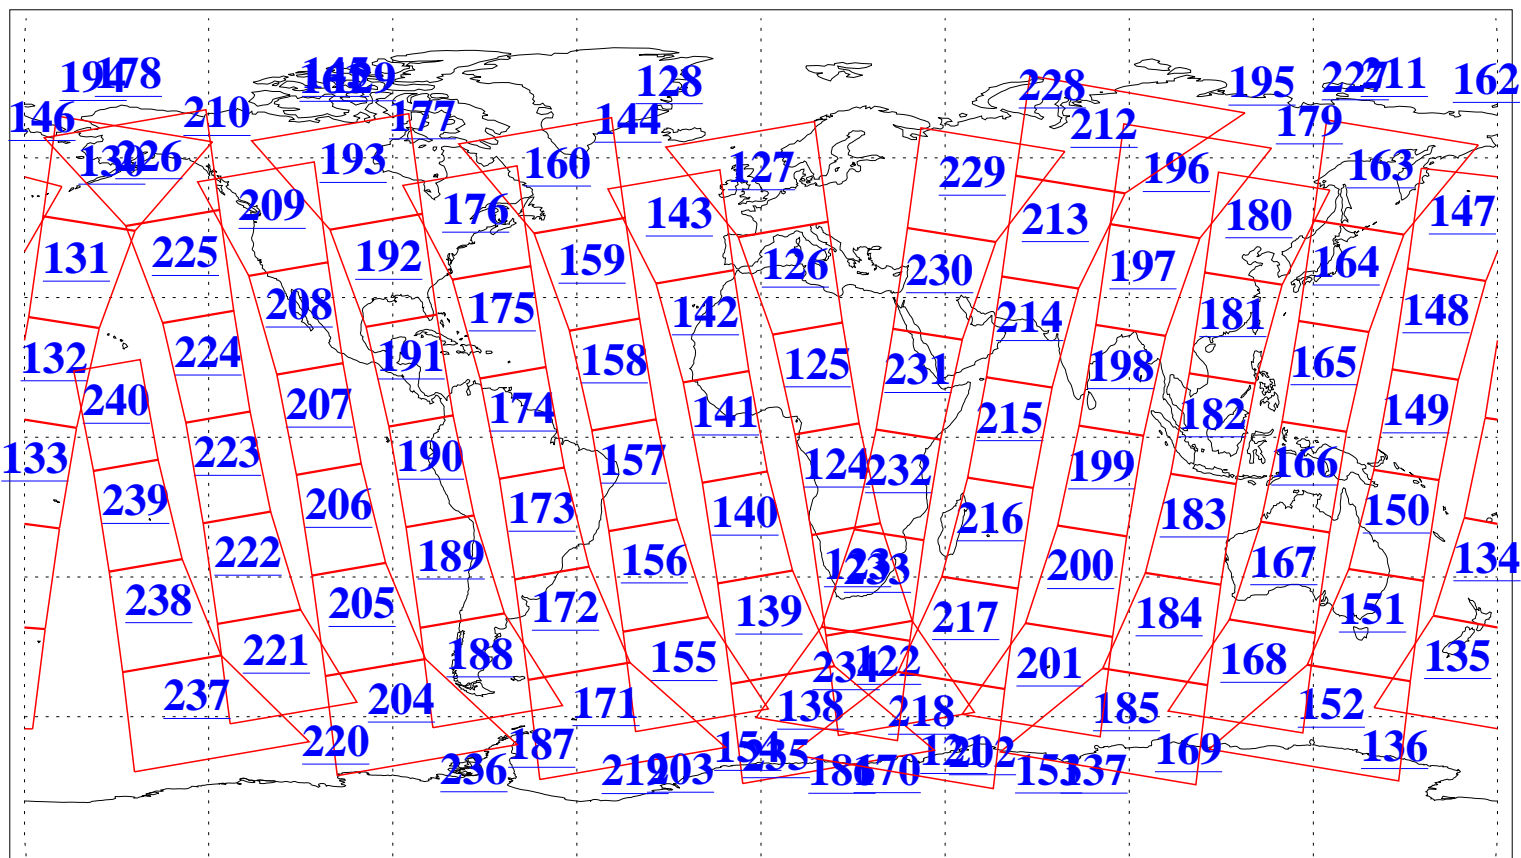

L1B Availability  
AMSU Granules: 240  
HSB Granules: 0  
AIRS Granules: 240

13 Dec 2011  
DoY 347  
Aqua Day 3510  
Granules: 1 to 120

Granules: 121 to 240

Legend: AMSU Available, HSB Available, AIRS Available

L1B Availability  
AMSU Granules: 240  
HSB Granules: 0  
AIRS Granules: 240

13 Dec 2011  
DoY 347  
Aqua Day 3510  
Ascending Granules

Descending Granules

Legend: AMSU Available, HSB Available, AIRS Available

L1B Availability  
 AMSU Granules: 240  
 HSB Granules: 0  
 AIRS Granules: 240

13 Dec 2011  
 DoY 347  
 Aqua Day 3510

Northern Hemisphere Granules

Southern Hemisphere Granules

Legend: AMSU Available, HSB Available, AIRS Available