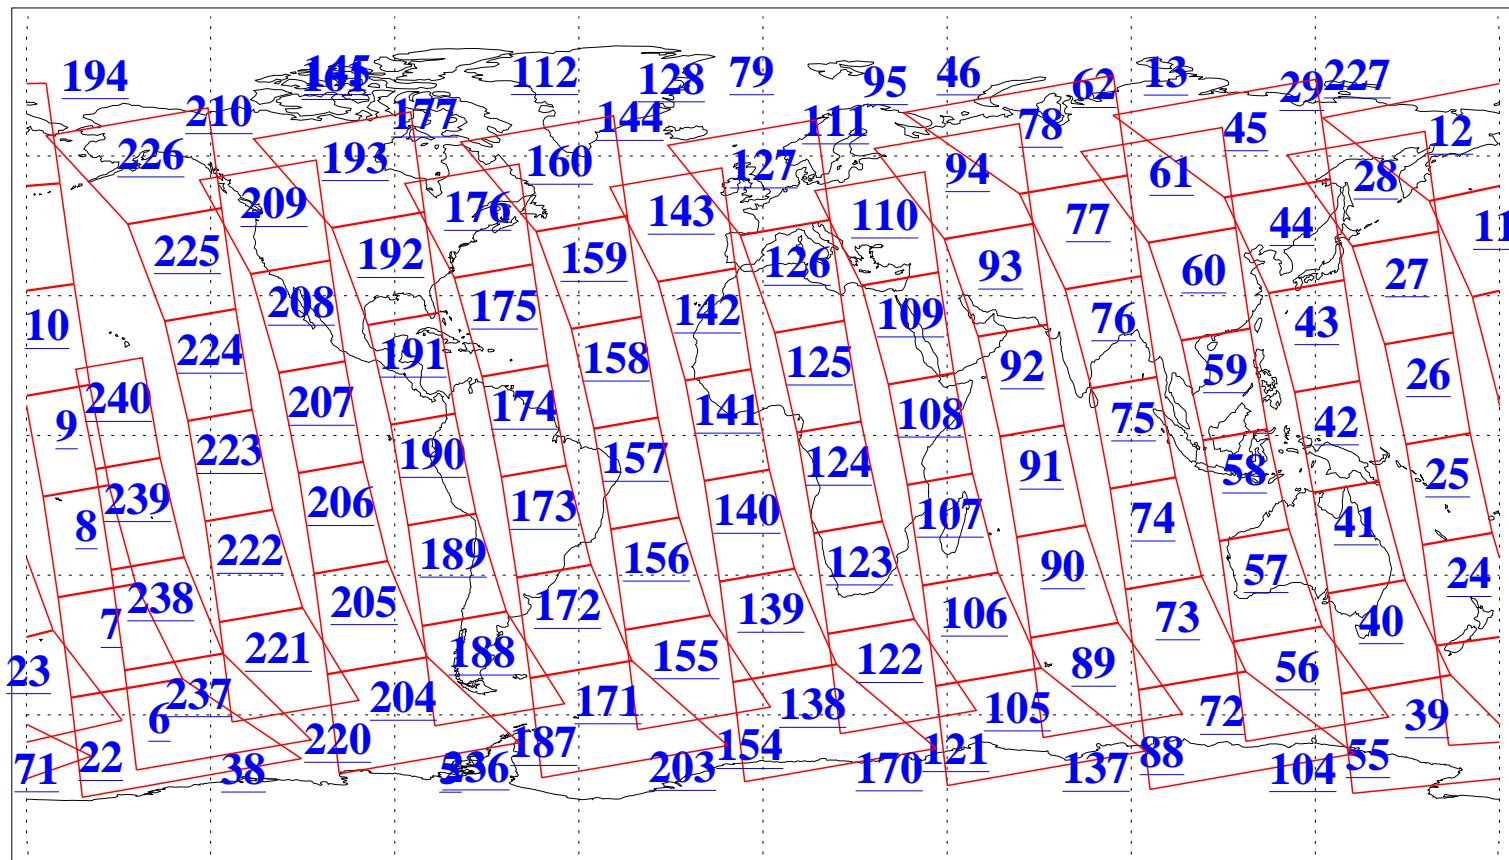

L1B Availability  
AMSU Granules: 240  
HSB Granules: 0  
AIRS Granules: 240

13 Dec 2011  
DoY 347  
Aqua Day 3510  
Granules: 1 to 120

Granules: 121 to 240

Legend: AMSU Available, HSB Available, AIRS Available

L1B Availability  
AMSU Granules: 240  
HSB Granules: 0  
AIRS Granules: 240

13 Dec 2011  
DoY 347  
Aqua Day 3510  
Ascending Granules

Descending Granules

Legend: AMSU Available, HSB Available, AIRS Available

L1B Availability  
 AMSU Granules: 240  
 HSB Granules: 0  
 AIRS Granules: 240

13 Dec 2011  
 DoY 347  
 Aqua Day 3510

Northern Hemisphere Granules

Southern Hemisphere Granules

Legend: AMSU Available, HSB Available, AIRS Available