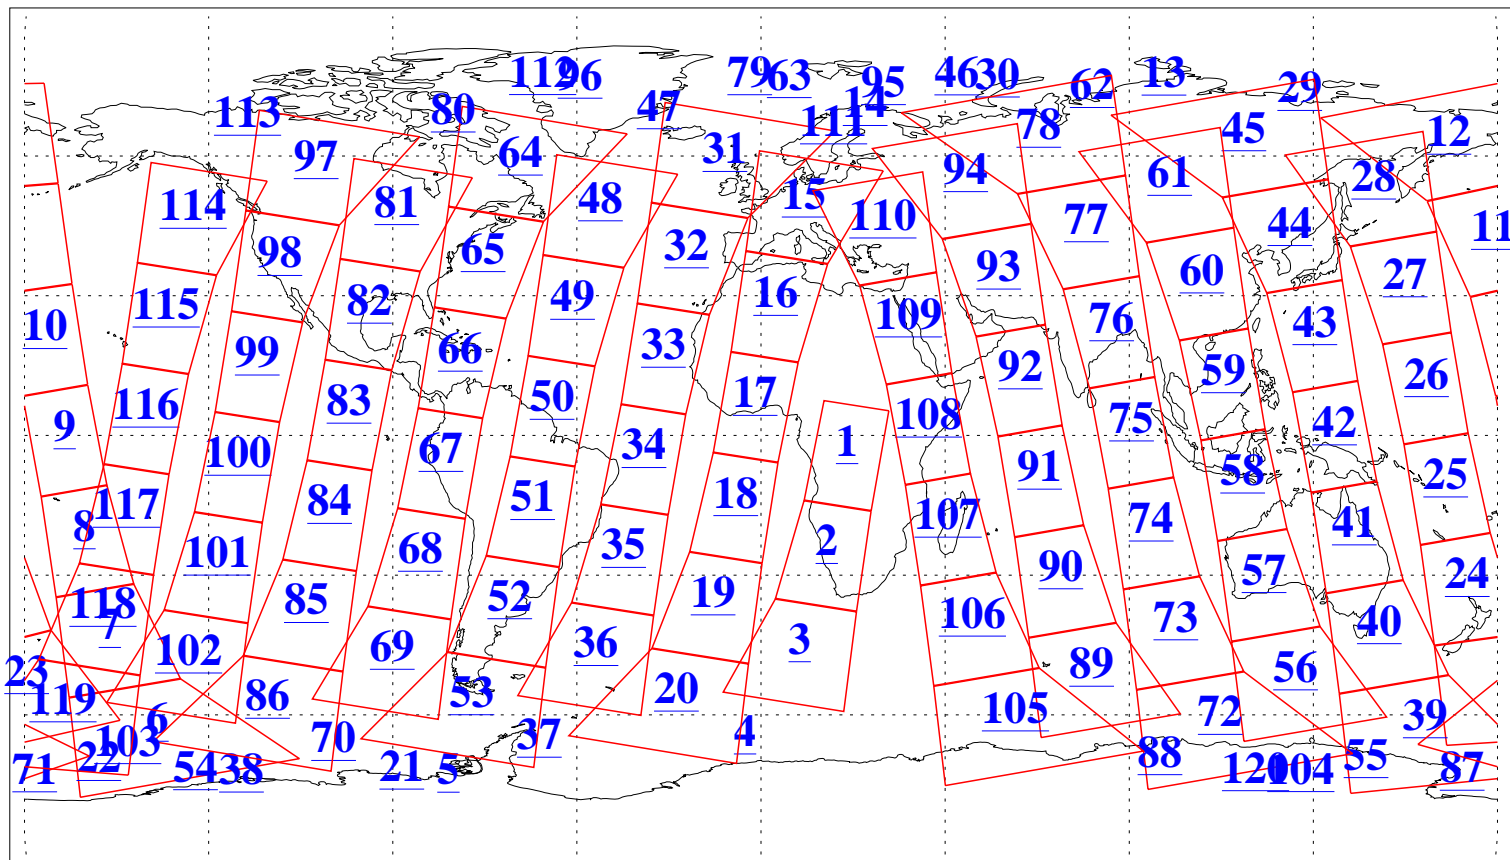

L1B Availability  
AMSU Granules: 240  
HSB Granules: 0  
AIRS Granules: 240

13 Dec 2011  
DoY 347  
Aqua Day 3510  
Granules: 1 to 120

Granules: 121 to 240

Legend: AMSU Available, HSB Available, AIRS Available

L1B Availability  
AMSU Granules: 240  
HSB Granules: 0  
AIRS Granules: 240

13 Dec 2011  
DoY 347  
Aqua Day 3510  
Ascending Granules

Descending Granules

Legend: AMSU Available, HSB Available, AIRS Available

L1B Availability  
 AMSU Granules: 240  
 HSB Granules: 0  
 AIRS Granules: 240

13 Dec 2011  
 DoY 347  
 Aqua Day 3510

Northern Hemisphere Granules

Southern Hemisphere Granules

Legend: AMSU Available, HSB Available, AIRS Available