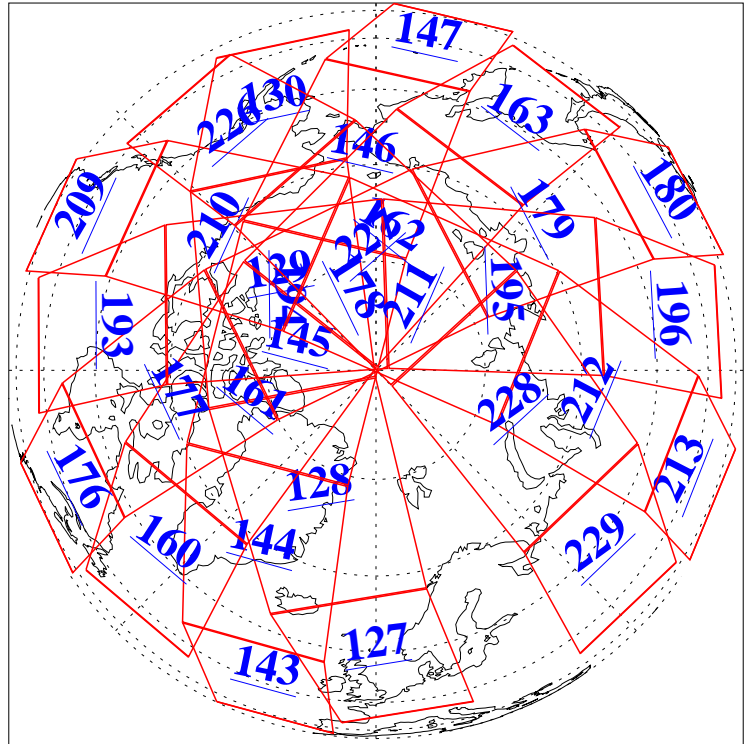

L1B Availability  
AMSU Granules: 240  
HSB Granules: 0  
AIRS Granules: 240

13 Dec 2011  
DoY 347  
Aqua Day 3510  
Granules: 1 to 120

Granules: 121 to 240

Legend: AMSU Available, HSB Available, AIRS Available

L1B Availability  
AMSU Granules: 240  
HSB Granules: 0  
AIRS Granules: 240

13 Dec 2011  
DoY 347  
Aqua Day 3510  
Ascending Granules

Descending Granules

Legend: AMSU Available, HSB Available, AIRS Available

L1B Availability  
 AMSU Granules: 240  
 HSB Granules: 0  
 AIRS Granules: 240

13 Dec 2011  
 DoY 347  
 Aqua Day 3510

Northern Hemisphere Granules

Southern Hemisphere Granules

Legend: AMSU Available, HSB Available, AIRS Available