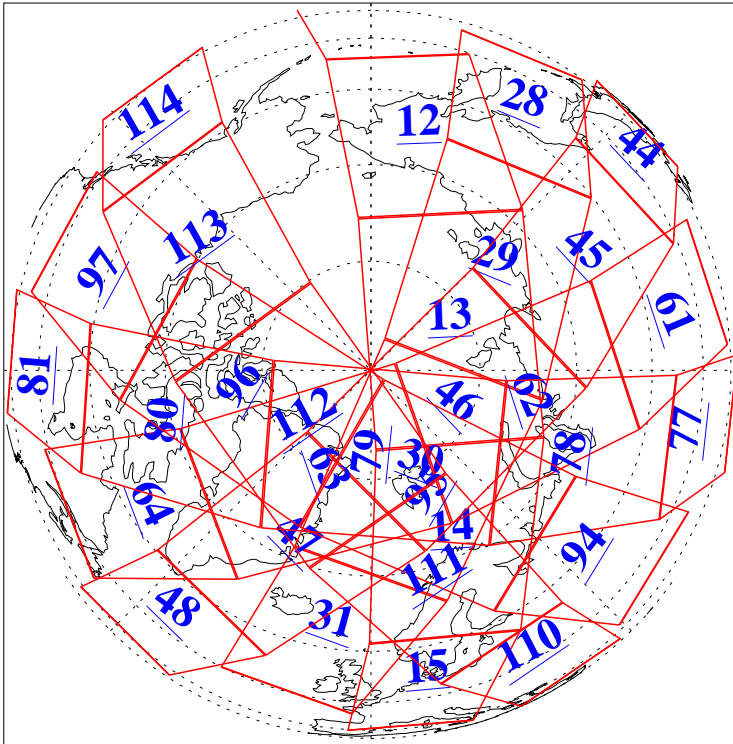

L1B Availability  
AMSU Granules: 240  
HSB Granules: 0  
AIRS Granules: 240

13 Dec 2011  
DoY 347  
Aqua Day 3510  
Granules: 1 to 120

Granules: 121 to 240

Legend: AMSU Available, HSB Available, AIRS Available

L1B Availability  
AMSU Granules: 240  
HSB Granules: 0  
AIRS Granules: 240

13 Dec 2011  
DoY 347  
Aqua Day 3510  
Ascending Granules

Descending Granules

Legend: AMSU Available, HSB Available, AIRS Available

L1B Availability  
 AMSU Granules: 240  
 HSB Granules: 0  
 AIRS Granules: 240

13 Dec 2011  
 DoY 347  
 Aqua Day 3510

Northern Hemisphere Granules

Southern Hemisphere Granules

Legend: AMSU Available, HSB Available, AIRS Available