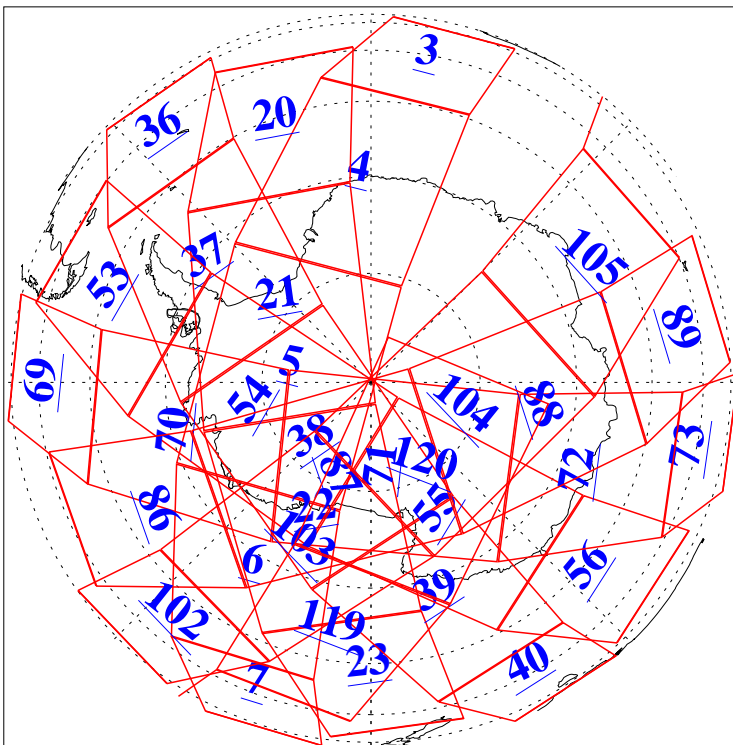

L1B Availability  
AMSU Granules: 240  
HSB Granules: 0  
AIRS Granules: 240

13 Dec 2011  
DoY 347  
Aqua Day 3510  
Granules: 1 to 120

Granules: 121 to 240

Legend: AMSU Available, HSB Available, AIRS Available

L1B Availability  
AMSU Granules: 240  
HSB Granules: 0  
AIRS Granules: 240

13 Dec 2011  
DoY 347  
Aqua Day 3510  
Ascending Granules

Descending Granules

Legend: AMSU Available, HSB Available, AIRS Available

L1B Availability  
 AMSU Granules: 240  
 HSB Granules: 0  
 AIRS Granules: 240

13 Dec 2011  
 DoY 347  
 Aqua Day 3510

Northern Hemisphere Granules

Southern Hemisphere Granules

Legend: AMSU Available, HSB Available, AIRS Available