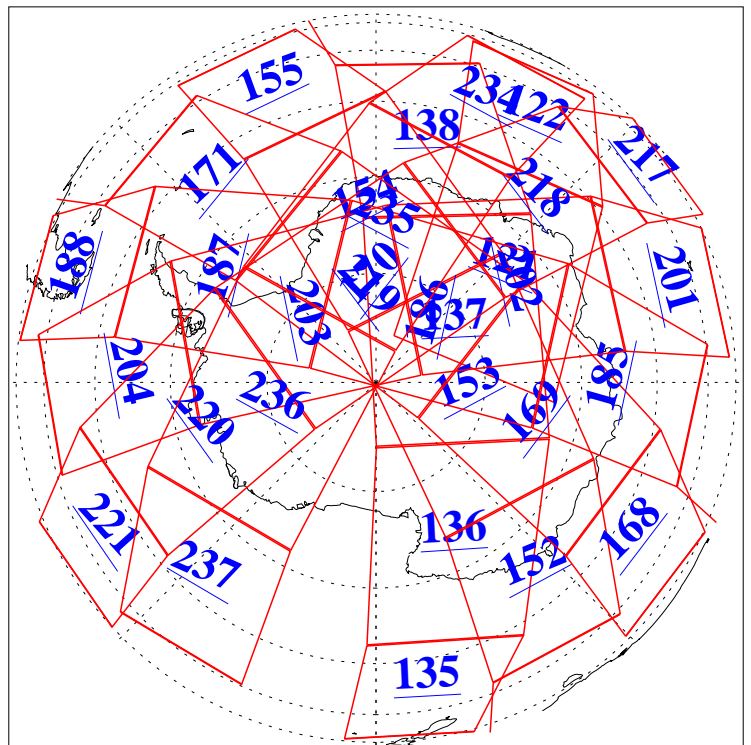

L1B Availability  
AMSU Granules: 240  
HSB Granules: 0  
AIRS Granules: 240

13 Dec 2011  
DoY 347  
Aqua Day 3510  
Granules: 1 to 120

Granules: 121 to 240

Legend: AMSU Available, HSB Available, AIRS Available

L1B Availability  
AMSU Granules: 240  
HSB Granules: 0  
AIRS Granules: 240

13 Dec 2011  
DoY 347  
Aqua Day 3510  
Ascending Granules

Descending Granules

Legend: AMSU Available, HSB Available, AIRS Available

L1B Availability  
 AMSU Granules: 240  
 HSB Granules: 0  
 AIRS Granules: 240

13 Dec 2011  
 DoY 347  
 Aqua Day 3510

Northern Hemisphere Granules

Southern Hemisphere Granules

Legend: AMSU Available, HSB Available, AIRS Available