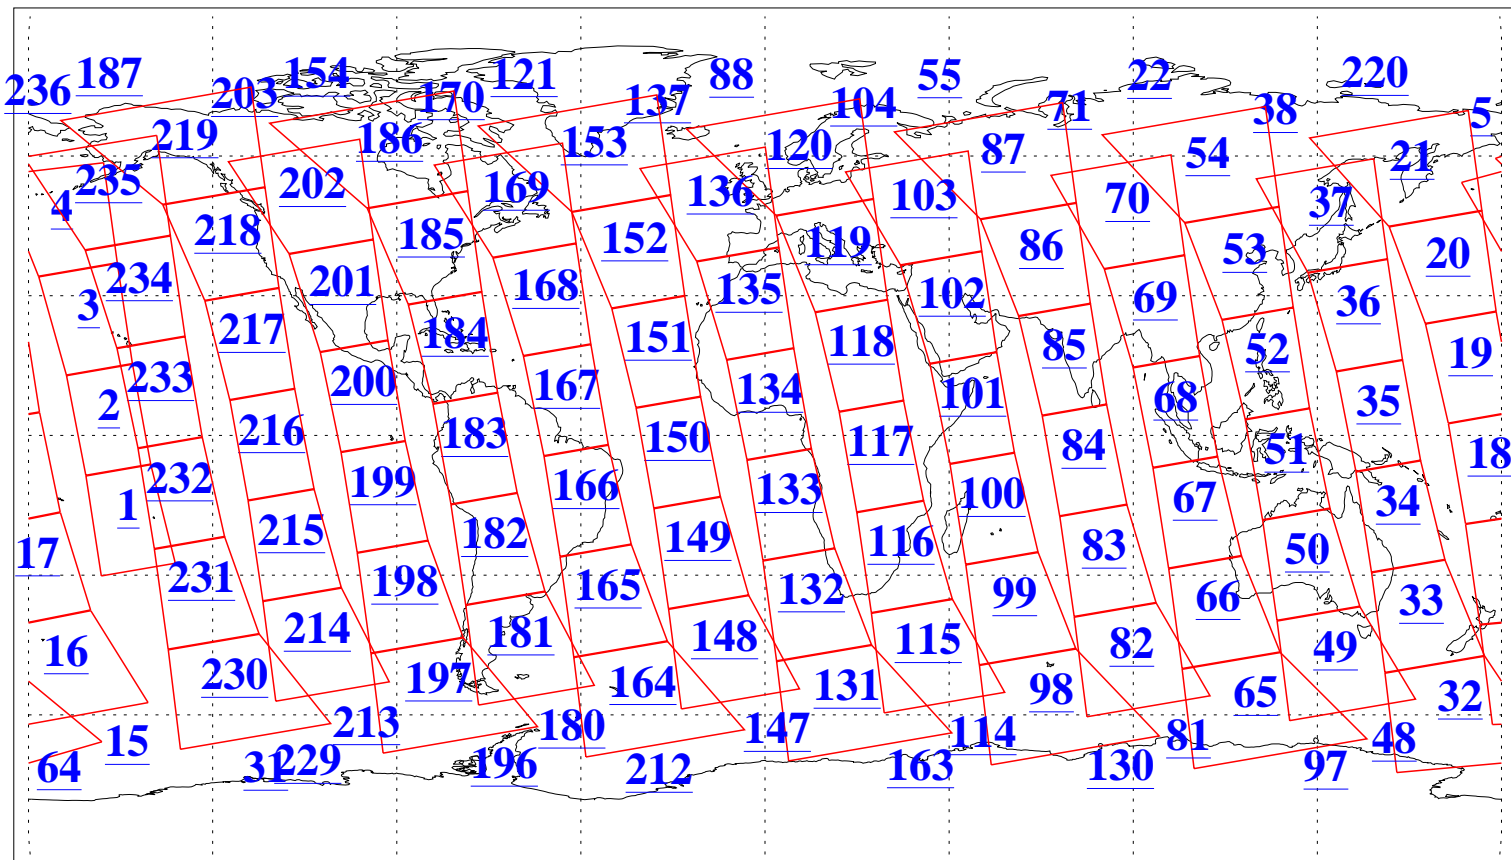

L1B Availability  
AMSU Granules: 240  
HSB Granules: 0  
AIRS Granules: 240

12 Dec 2011  
DoY 346  
Aqua Day 3509  
Granules: 1 to 120

Granules: 121 to 240

Legend: AMSU Available, HSB Available, AIRS Available

L1B Availability  
AMSU Granules: 240  
HSB Granules: 0  
AIRS Granules: 240

12 Dec 2011  
DoY 346  
Aqua Day 3509  
Ascending Granules

Descending Granules

Legend: AMSU Available, HSB Available, AIRS Available

L1B Availability  
 AMSU Granules: 240  
 HSB Granules: 0  
 AIRS Granules: 240

12 Dec 2011  
 DoY 346  
 Aqua Day 3509

Northern Hemisphere Granules

Southern Hemisphere Granules

Legend: AMSU Available, HSB Available, AIRS Available