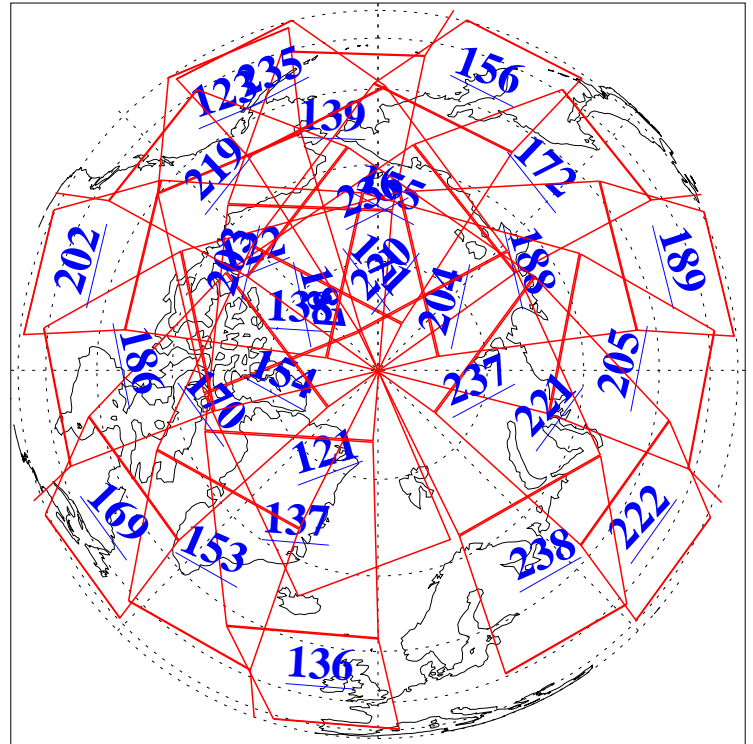

L1B Availability  
AMSU Granules: 240  
HSB Granules: 0  
AIRS Granules: 240

12 Dec 2011  
DoY 346  
Aqua Day 3509  
Ascending Granules

Descending Granules

Legend: AMSU Available, HSB Available, AIRS Available

L1B Availability  
 AMSU Granules: 240  
 HSB Granules: 0  
 AIRS Granules: 240

12 Dec 2011  
 DoY 346  
 Aqua Day 3509

Northern Hemisphere Granules

Southern Hemisphere Granules

Legend: AMSU Available, HSB Available, AIRS Available