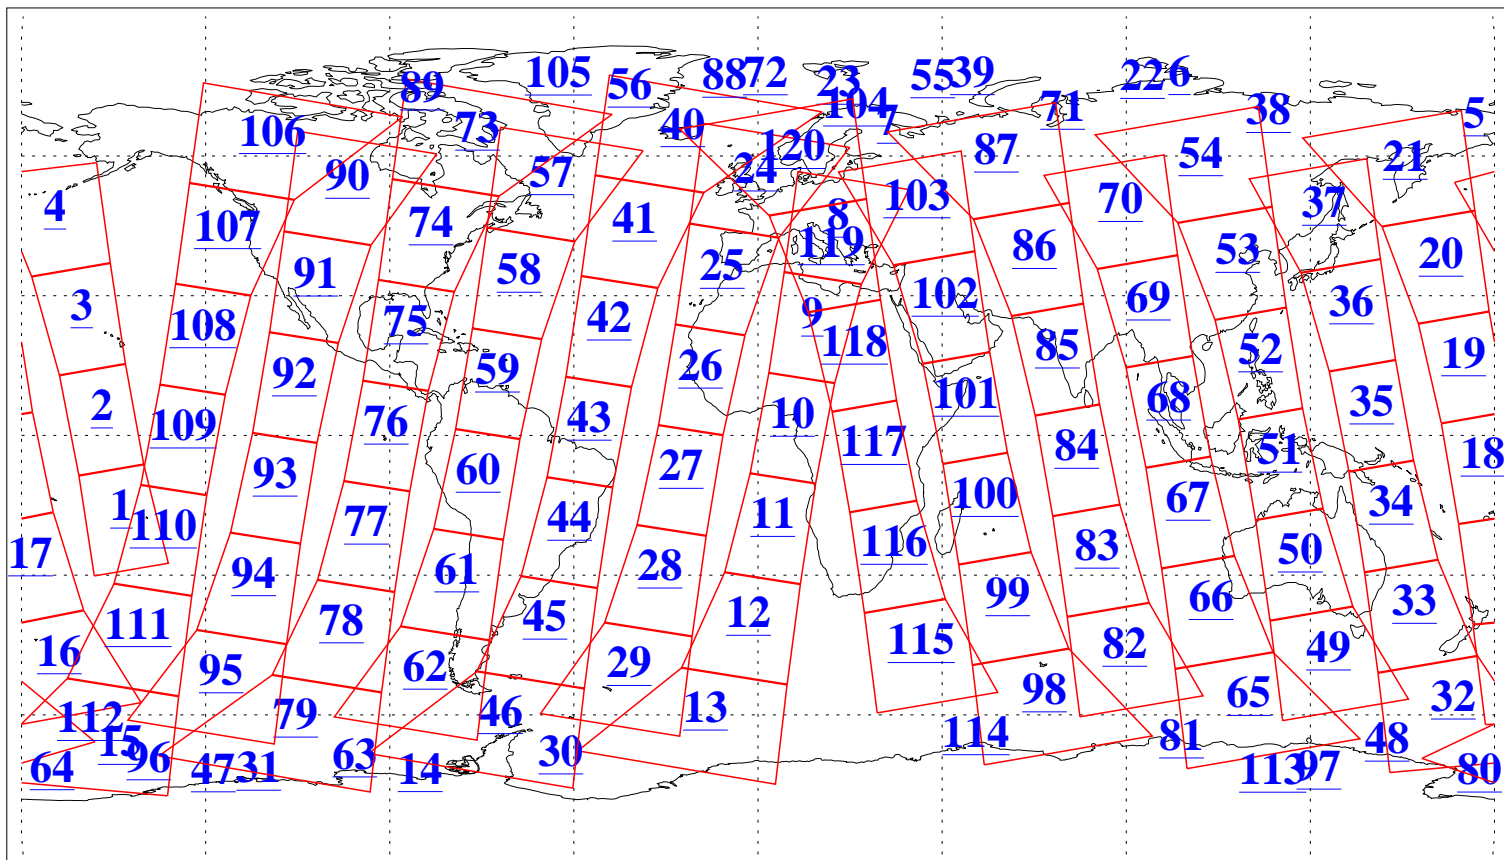

L1B Availability  
AMSU Granules: 240  
HSB Granules: 0  
AIRS Granules: 240

12 Dec 2011  
DoY 346  
Aqua Day 3509  
Granules: 1 to 120

Granules: 121 to 240

Legend: AMSU Available, HSB Available, AIRS Available

L1B Availability  
AMSU Granules: 240  
HSB Granules: 0  
AIRS Granules: 240

12 Dec 2011  
DoY 346  
Aqua Day 3509  
Ascending Granules

Descending Granules

Legend: AMSU Available, HSB Available, AIRS Available

L1B Availability  
 AMSU Granules: 240  
 HSB Granules: 0  
 AIRS Granules: 240

12 Dec 2011  
 DoY 346  
 Aqua Day 3509

Northern Hemisphere Granules

Southern Hemisphere Granules

Legend: AMSU Available, HSB Available, AIRS Available