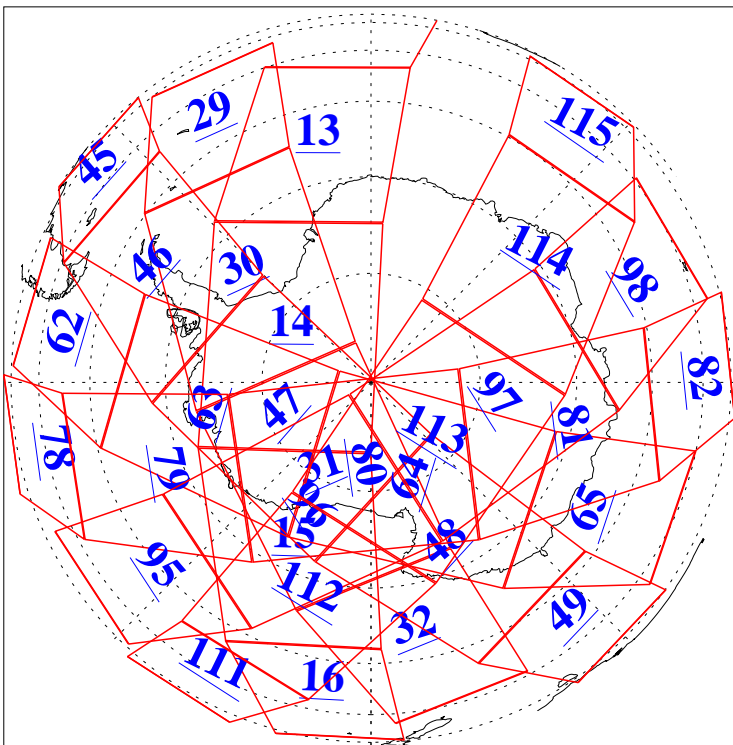

L1B Availability  
AMSU Granules: 240  
HSB Granules: 0  
AIRS Granules: 240

12 Dec 2011  
DoY 346  
Aqua Day 3509  
Granules: 1 to 120

Granules: 121 to 240

Legend: AMSU Available, HSB Available, AIRS Available

L1B Availability  
AMSU Granules: 240  
HSB Granules: 0  
AIRS Granules: 240

12 Dec 2011  
DoY 346  
Aqua Day 3509  
Ascending Granules

Descending Granules

Legend: AMSU Available, HSB Available, AIRS Available

L1B Availability  
 AMSU Granules: 240  
 HSB Granules: 0  
 AIRS Granules: 240

12 Dec 2011  
 DoY 346  
 Aqua Day 3509

Northern Hemisphere Granules

Southern Hemisphere Granules

Legend: AMSU Available, HSB Available, AIRS Available