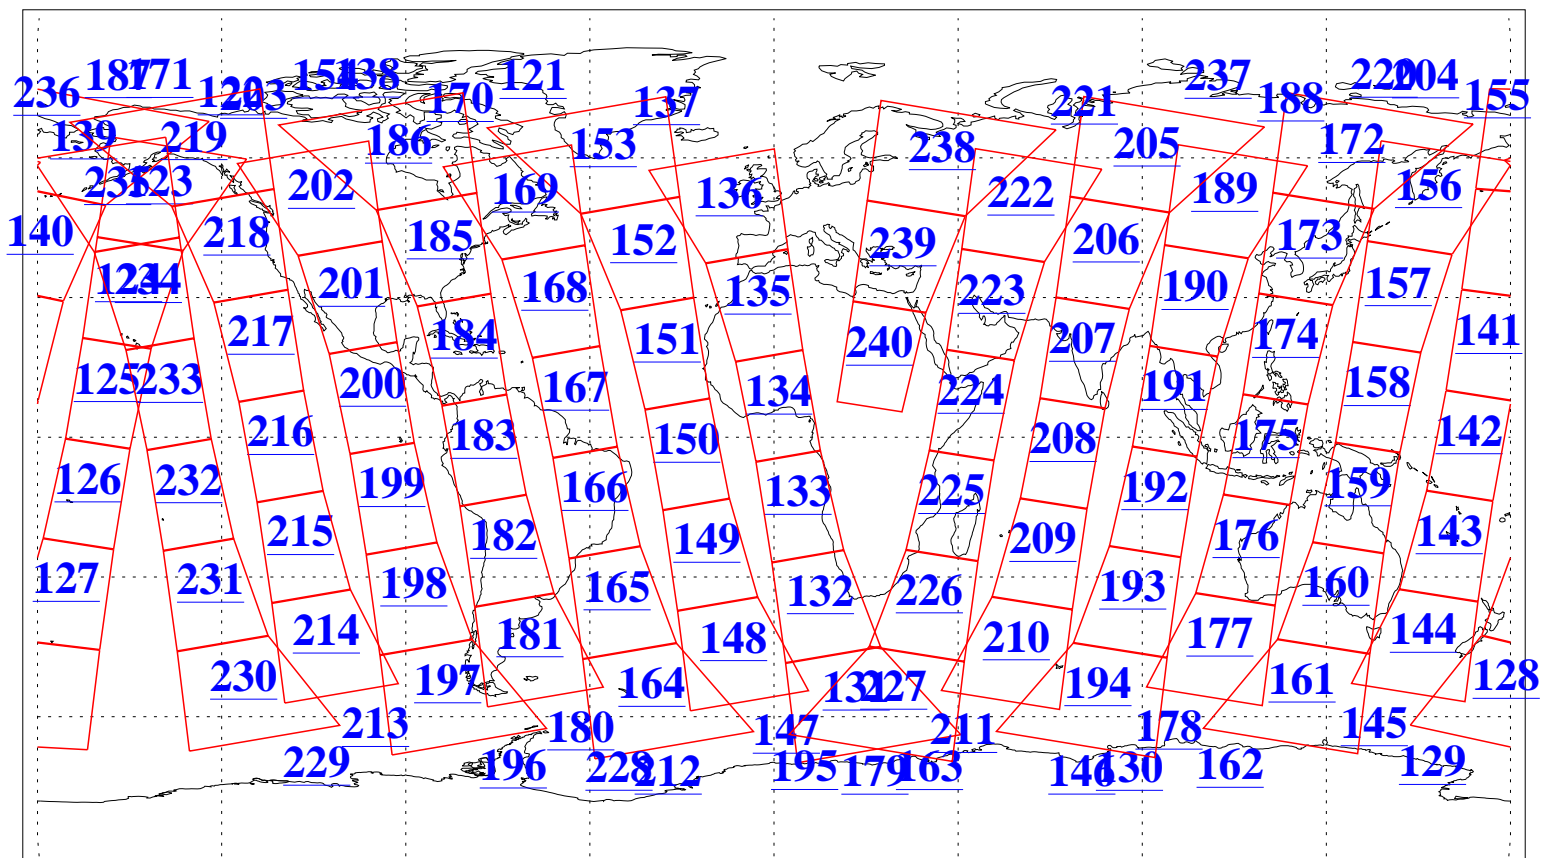

L1B Availability  
AMSU Granules: 240  
HSB Granules: 0  
AIRS Granules: 240

12 Dec 2011  
DoY 346  
Aqua Day 3509  
Granules: 1 to 120

Granules: 121 to 240

Legend: AMSU Available, HSB Available, AIRS Available

L1B Availability  
AMSU Granules: 240  
HSB Granules: 0  
AIRS Granules: 240

12 Dec 2011  
DoY 346  
Aqua Day 3509  
Ascending Granules

Descending Granules

Legend: AMSU Available, HSB Available, AIRS Available

L1B Availability  
 AMSU Granules: 240  
 HSB Granules: 0  
 AIRS Granules: 240

12 Dec 2011  
 DoY 346  
 Aqua Day 3509

Northern Hemisphere Granules

Southern Hemisphere Granules

Legend: AMSU Available, HSB Available, AIRS Available