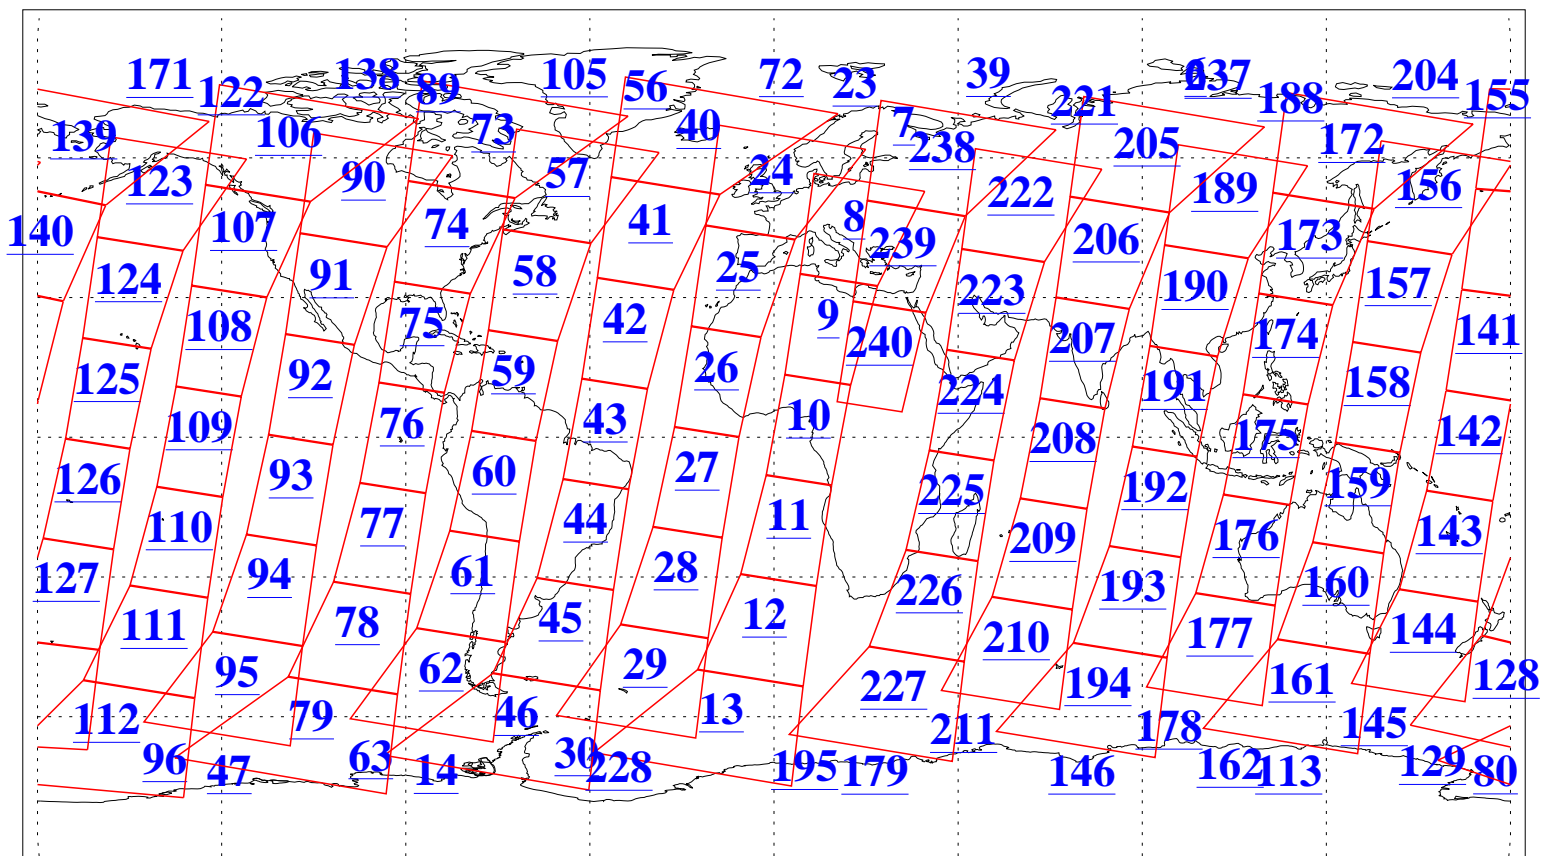

L1B Availability  
AMSU Granules: 240  
HSB Granules: 0  
AIRS Granules: 240

12 Dec 2011  
DoY 346  
Aqua Day 3509  
Granules: 1 to 120

Granules: 121 to 240

Legend: AMSU Available, HSB Available, AIRS Available

L1B Availability  
AMSU Granules: 240  
HSB Granules: 0  
AIRS Granules: 240

12 Dec 2011  
DoY 346  
Aqua Day 3509  
Ascending Granules

Descending Granules

Legend: AMSU Available, HSB Available, AIRS Available

L1B Availability  
 AMSU Granules: 240  
 HSB Granules: 0  
 AIRS Granules: 240

12 Dec 2011  
 DoY 346  
 Aqua Day 3509

Northern Hemisphere Granules

Southern Hemisphere Granules

Legend: AMSU Available, HSB Available, AIRS Available