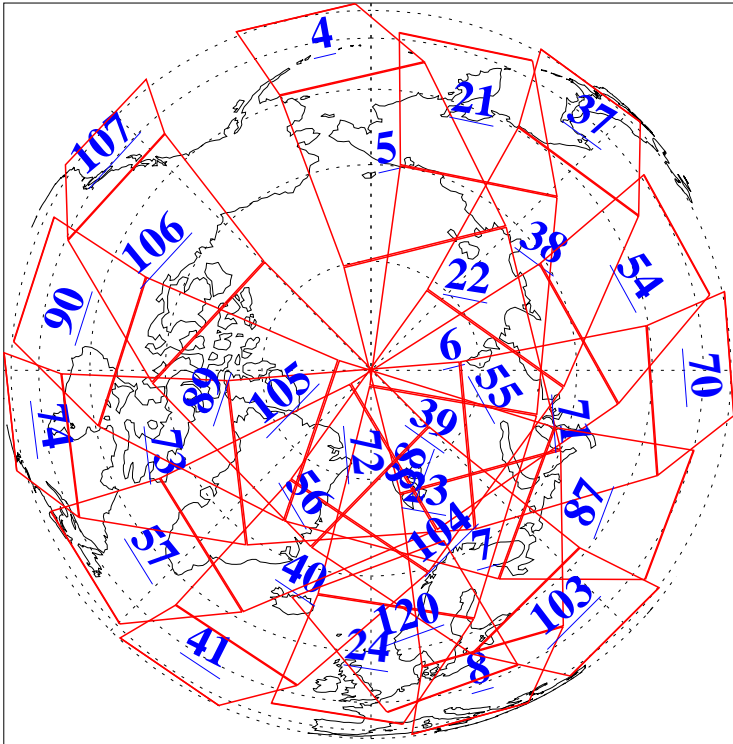

L1B Availability  
AMSU Granules: 240  
HSB Granules: 0  
AIRS Granules: 240

12 Dec 2011  
DoY 346  
Aqua Day 3509  
Granules: 1 to 120

Granules: 121 to 240

Legend: AMSU Available, HSB Available, AIRS Available

L1B Availability  
AMSU Granules: 240  
HSB Granules: 0  
AIRS Granules: 240

12 Dec 2011  
DoY 346  
Aqua Day 3509  
Ascending Granules

Descending Granules

Legend: AMSU Available, HSB Available, AIRS Available

L1B Availability  
 AMSU Granules: 240  
 HSB Granules: 0  
 AIRS Granules: 240

12 Dec 2011  
 DoY 346  
 Aqua Day 3509

Northern Hemisphere Granules

Southern Hemisphere Granules

Legend: AMSU Available, HSB Available, AIRS Available