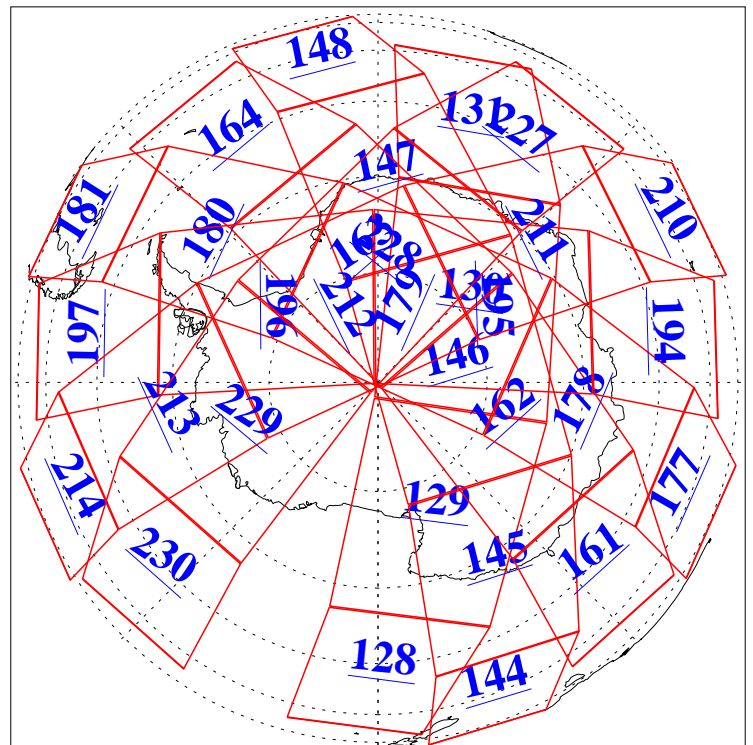

L1B Availability  
AMSU Granules: 240  
HSB Granules: 0  
AIRS Granules: 240

12 Dec 2011  
DoY 346  
Aqua Day 3509  
Ascending Granules

Descending Granules

Legend: AMSU Available, HSB Available, AIRS Available

L1B Availability  
 AMSU Granules: 240  
 HSB Granules: 0  
 AIRS Granules: 240

12 Dec 2011  
 DoY 346  
 Aqua Day 3509

Northern Hemisphere Granules

Southern Hemisphere Granules

Legend: AMSU Available, HSB Available, AIRS Available