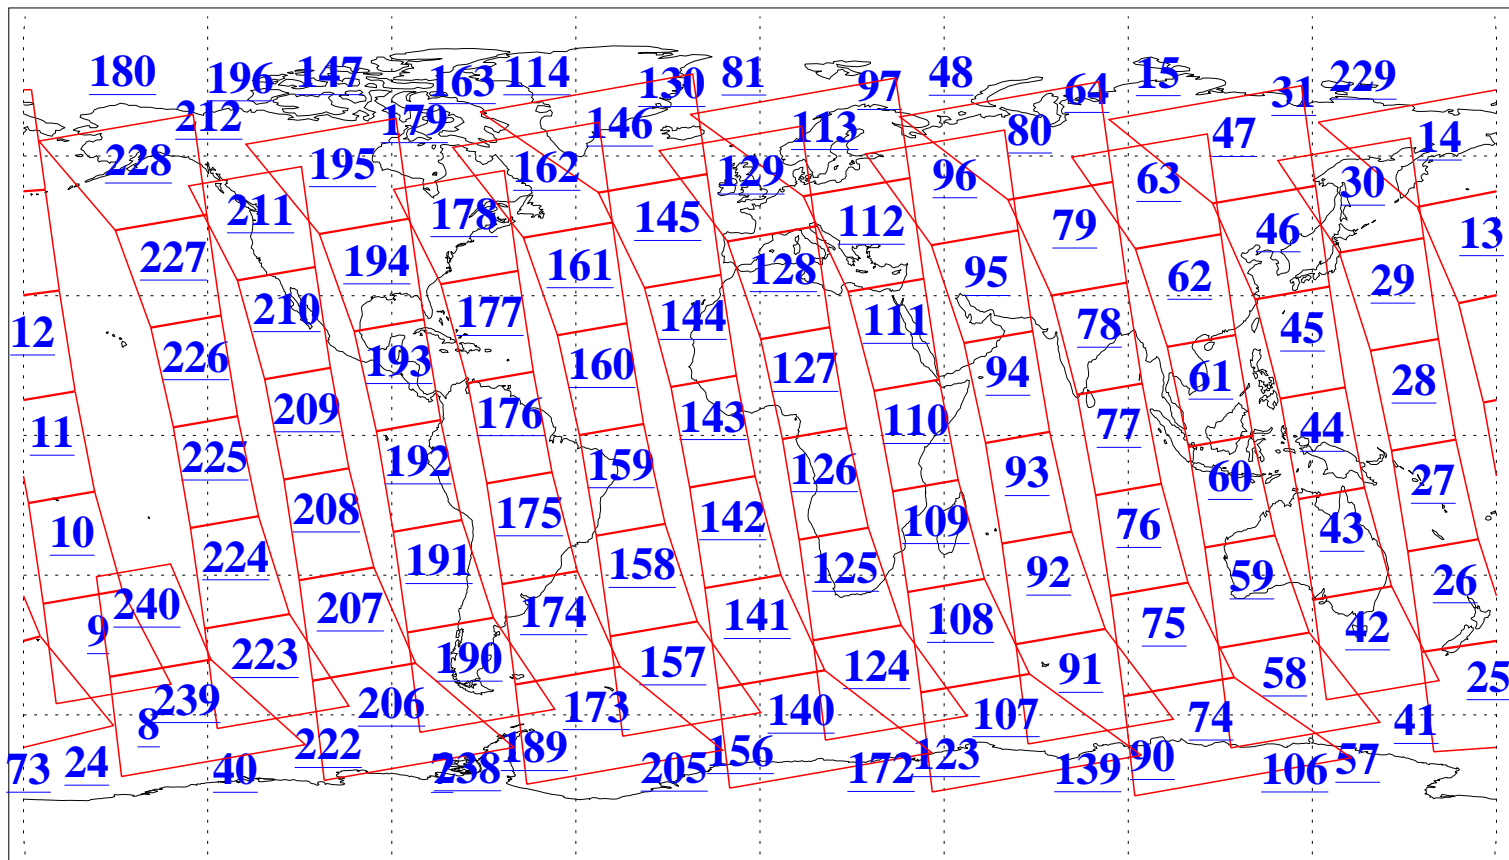

L1B Availability
AMSU Granules: 240
HSB Granules: 0
AIRS Granules: 240

11 Dec 2011
DoY 345
Aqua Day 3508
Granules: 1 to 120

Granules: 121 to 240

Legend: AMSU Available, HSB Available, AIRS Available

L1B Availability
AMSU Granules: 240
HSB Granules: 0
AIRS Granules: 240

11 Dec 2011
DoY 345
Aqua Day 3508

Ascending Granules

Descending Granules

Legend: AMSU Available, HSB Available, AIRS Available

L1B Availability
 AMSU Granules: 240
 HSB Granules: 0
 AIRS Granules: 240

11 Dec 2011
 DoY 345
 Aqua Day 3508

Northern Hemisphere Granules

Southern Hemisphere Granules

Legend: AMSU Available, HSB Available, AIRS Available