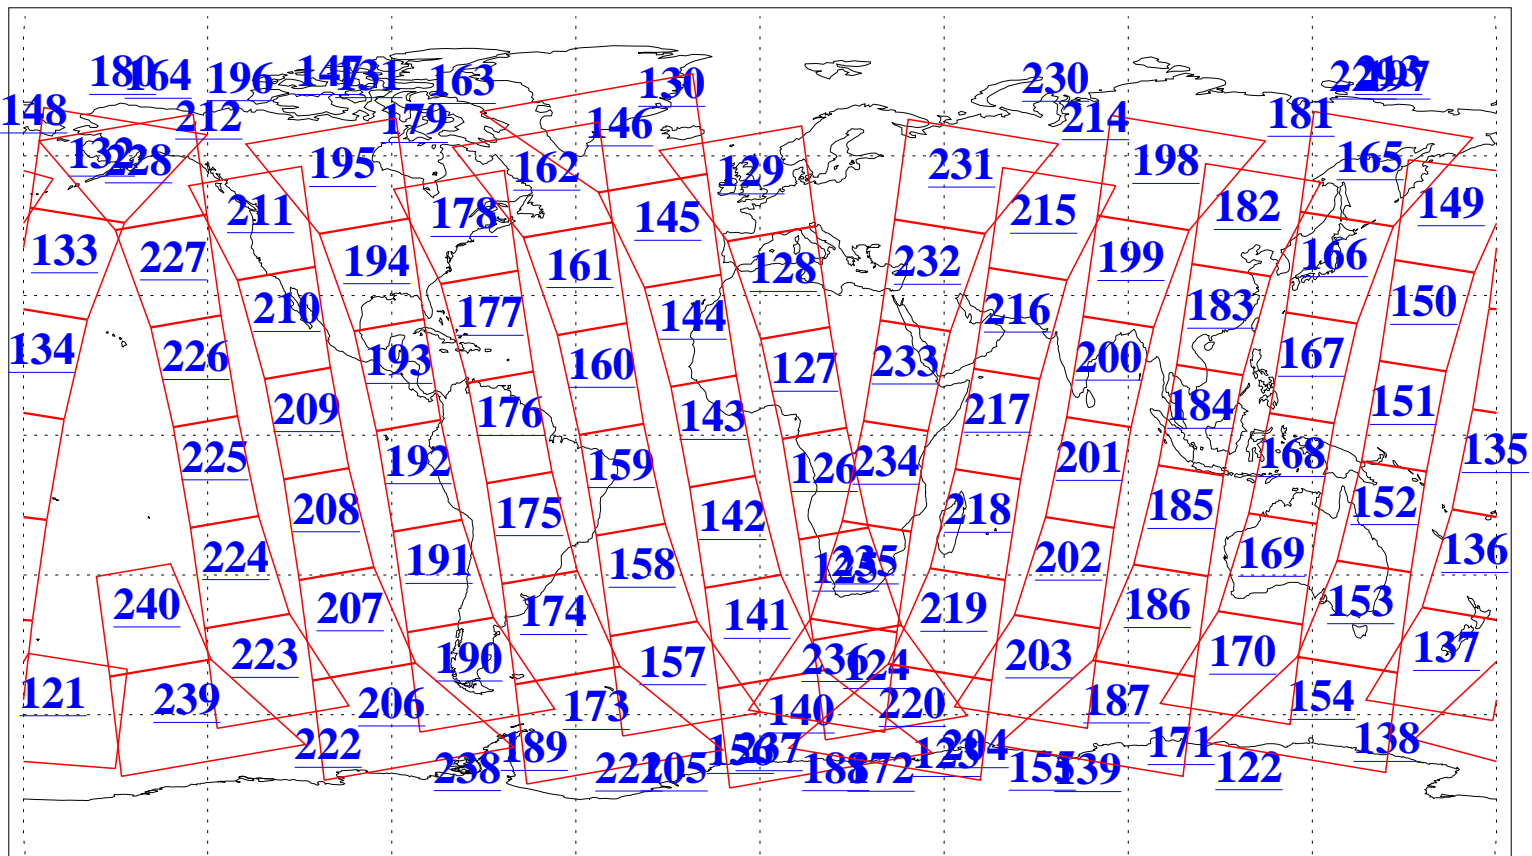

L1B Availability
AMSU Granules: 240
HSB Granules: 0
AIRS Granules: 240

11 Dec 2011
DoY 345
Aqua Day 3508
Granules: 1 to 120

Granules: 121 to 240

Legend: AMSU Available, HSB Available, AIRS Available

L1B Availability
AMSU Granules: 240
HSB Granules: 0
AIRS Granules: 240

11 Dec 2011
DoY 345
Aqua Day 3508

Ascending Granules

Descending Granules

Legend: AMSU Available, HSB Available, AIRS Available

L1B Availability
 AMSU Granules: 240
 HSB Granules: 0
 AIRS Granules: 240

11 Dec 2011
 DoY 345
 Aqua Day 3508

Northern Hemisphere Granules

Southern Hemisphere Granules

Legend: AMSU Available, HSB Available, AIRS Available