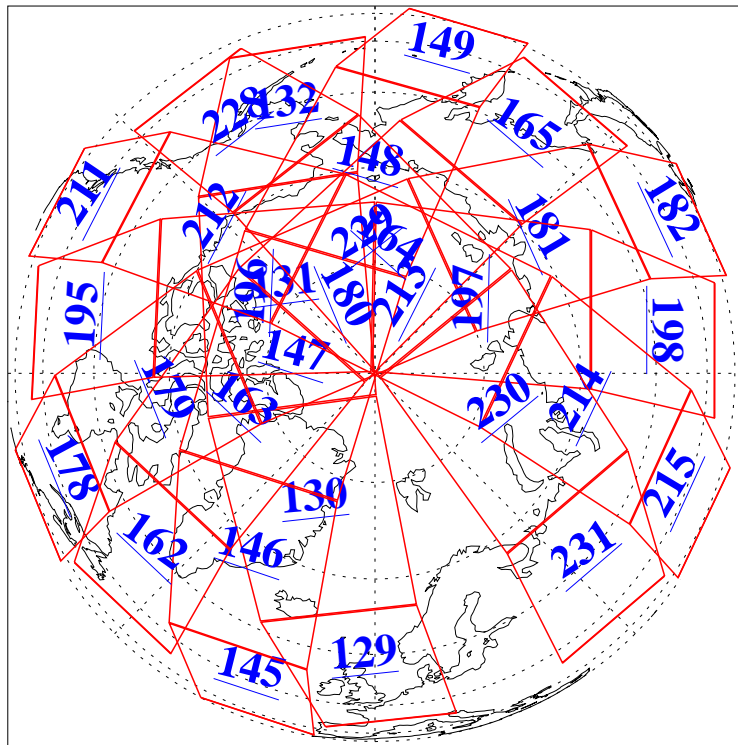

L1B Availability
AMSU Granules: 240
HSB Granules: 0
AIRS Granules: 240

11 Dec 2011
DoY 345
Aqua Day 3508
Granules: 1 to 120

Granules: 121 to 240

Legend: AMSU Available, HSB Available, AIRS Available

L1B Availability
AMSU Granules: 240
HSB Granules: 0
AIRS Granules: 240

11 Dec 2011
DoY 345
Aqua Day 3508

Ascending Granules

Descending Granules

Legend: AMSU Available, HSB Available, AIRS Available

L1B Availability
 AMSU Granules: 240
 HSB Granules: 0
 AIRS Granules: 240

11 Dec 2011
 DoY 345
 Aqua Day 3508

Northern Hemisphere Granules

Southern Hemisphere Granules

Legend: AMSU Available, HSB Available, AIRS Available