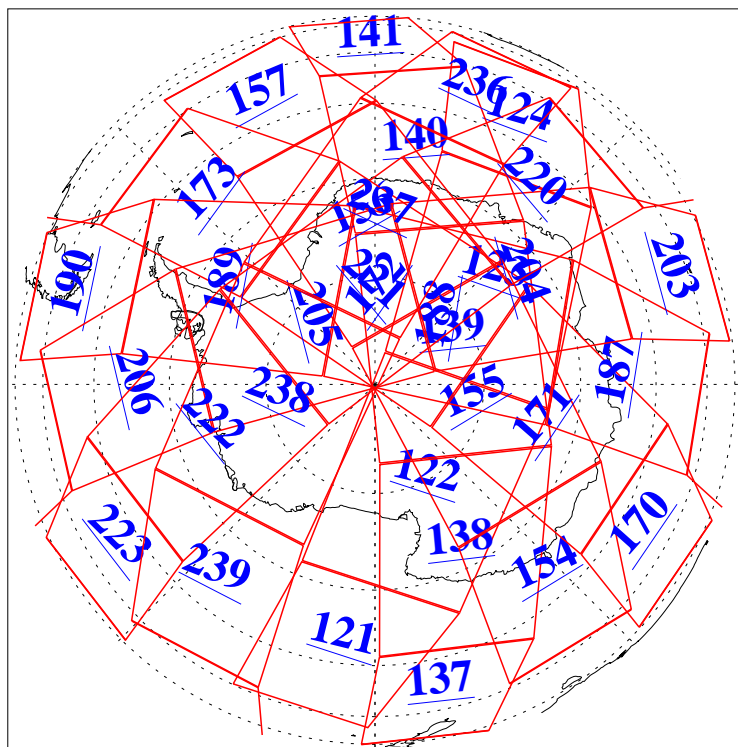

L1B Availability
AMSU Granules: 240
HSB Granules: 0
AIRS Granules: 240

11 Dec 2011
DoY 345
Aqua Day 3508
Granules: 1 to 120

Granules: 121 to 240

Legend: AMSU Available, HSB Available, AIRS Available

L1B Availability
AMSU Granules: 240
HSB Granules: 0
AIRS Granules: 240

11 Dec 2011
DoY 345
Aqua Day 3508

Ascending Granules

Descending Granules

Legend: AMSU Available, HSB Available, AIRS Available

L1B Availability
 AMSU Granules: 240
 HSB Granules: 0
 AIRS Granules: 240

11 Dec 2011
 DoY 345
 Aqua Day 3508

Northern Hemisphere Granules

Southern Hemisphere Granules

Legend: AMSU Available, HSB Available, AIRS Available