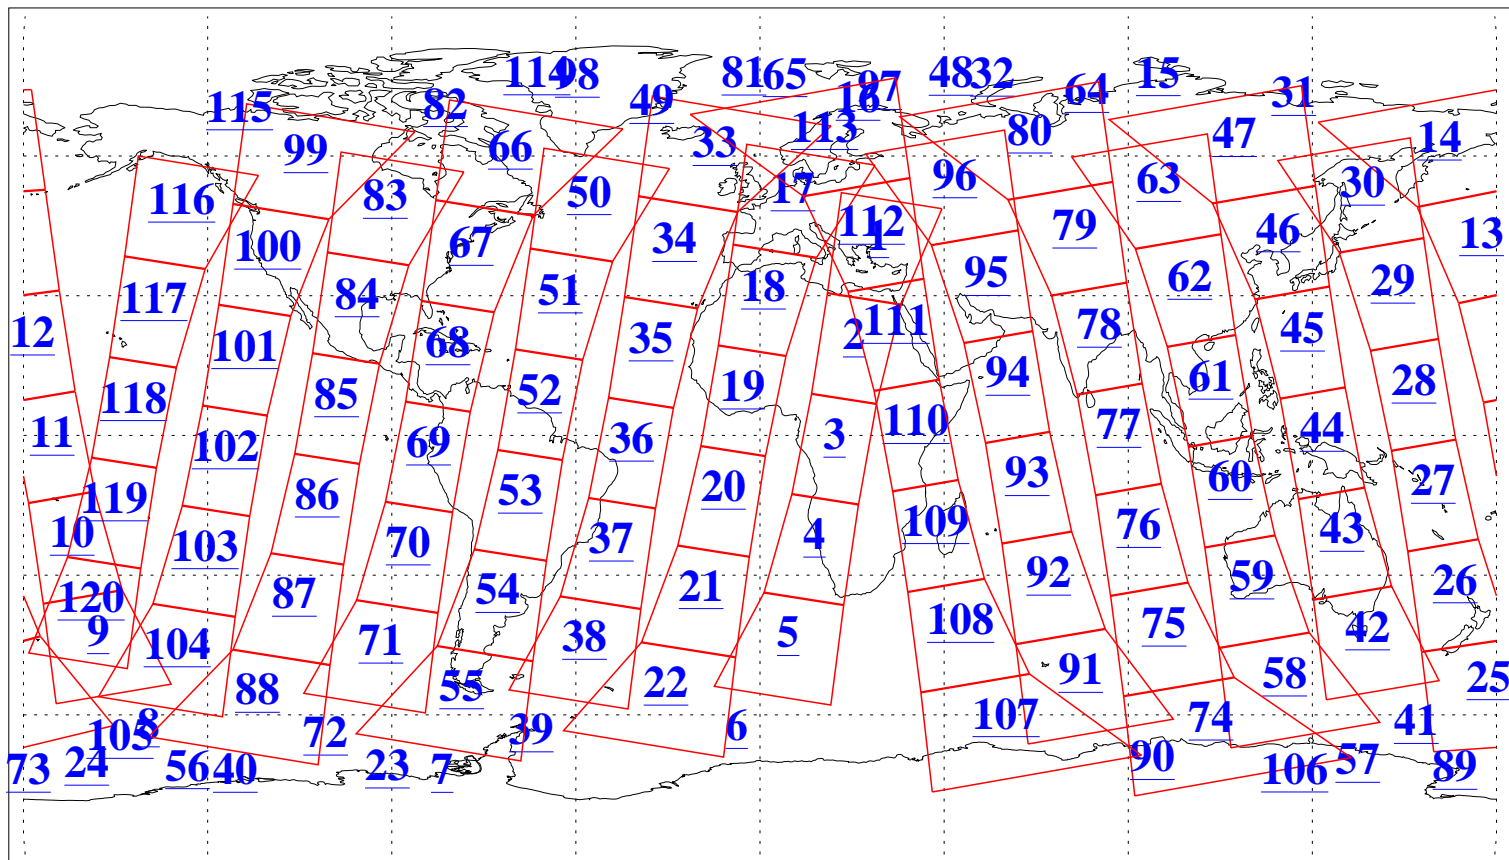

L1B Availability
AMSU Granules: 240
HSB Granules: 0
AIRS Granules: 240

11 Dec 2011
DoY 345
Aqua Day 3508
Granules: 1 to 120

Granules: 121 to 240

Legend: AMSU Available, HSB Available, AIRS Available

L1B Availability
AMSU Granules: 240
HSB Granules: 0
AIRS Granules: 240

11 Dec 2011
DoY 345
Aqua Day 3508

Ascending Granules

Descending Granules

Legend: AMSU Available, HSB Available, AIRS Available

L1B Availability
 AMSU Granules: 240
 HSB Granules: 0
 AIRS Granules: 240

11 Dec 2011
 DoY 345
 Aqua Day 3508

Northern Hemisphere Granules

Southern Hemisphere Granules

Legend: AMSU Available, HSB Available, AIRS Available