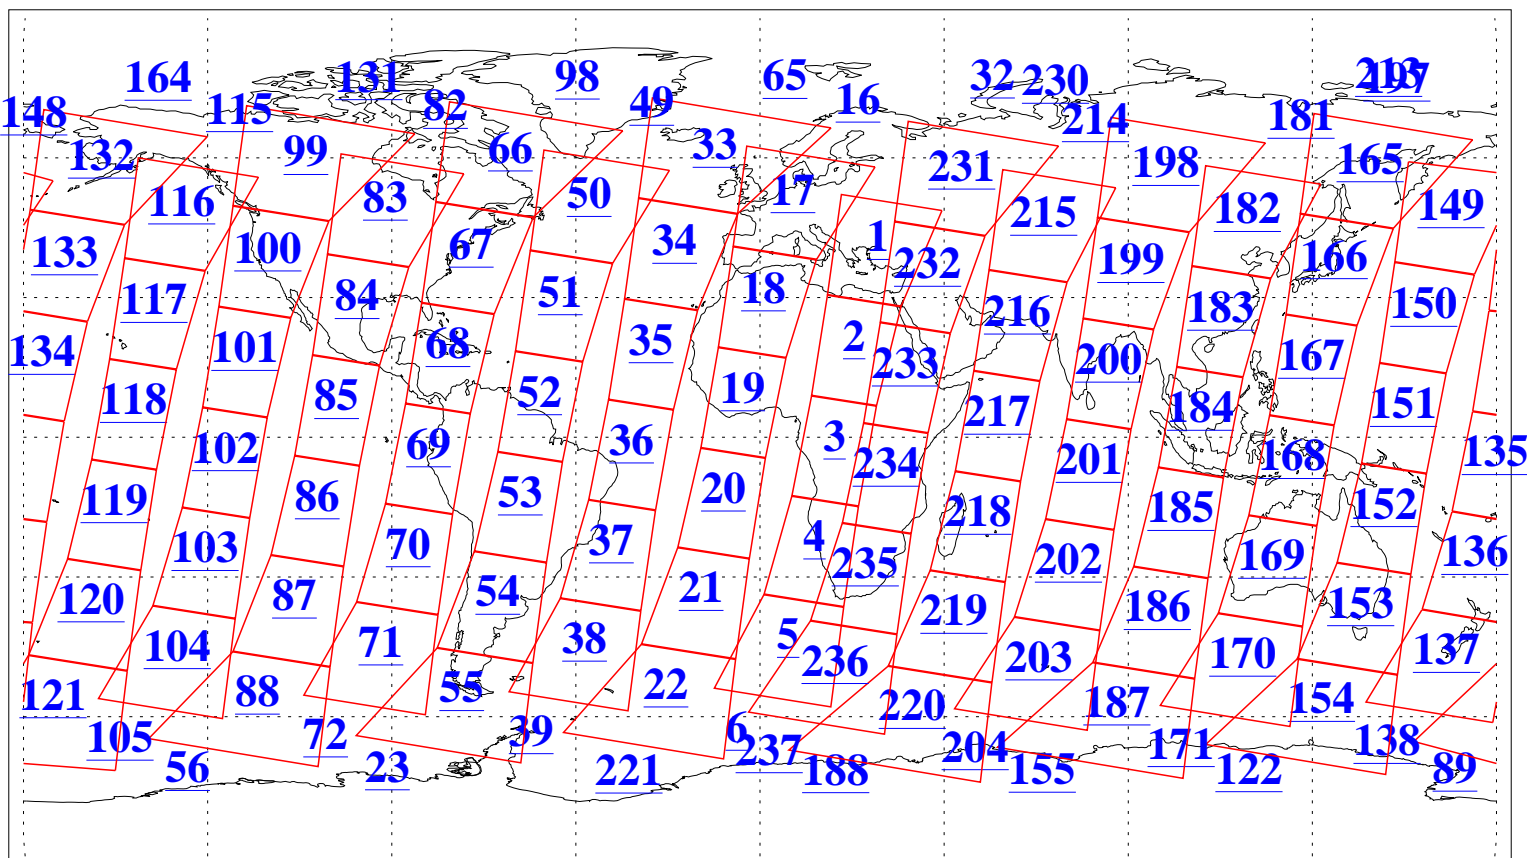

L1B Availability
AMSU Granules: 240
HSB Granules: 0
AIRS Granules: 240

11 Dec 2011
DoY 345
Aqua Day 3508
Granules: 1 to 120

Granules: 121 to 240

Legend: AMSU Available, HSB Available, AIRS Available

L1B Availability
AMSU Granules: 240
HSB Granules: 0
AIRS Granules: 240

11 Dec 2011
DoY 345
Aqua Day 3508

Ascending Granules

Descending Granules

Legend: AMSU Available, HSB Available, AIRS Available

L1B Availability
 AMSU Granules: 240
 HSB Granules: 0
 AIRS Granules: 240

11 Dec 2011
 DoY 345
 Aqua Day 3508

Northern Hemisphere Granules

Southern Hemisphere Granules

Legend: AMSU Available, HSB Available, AIRS Available