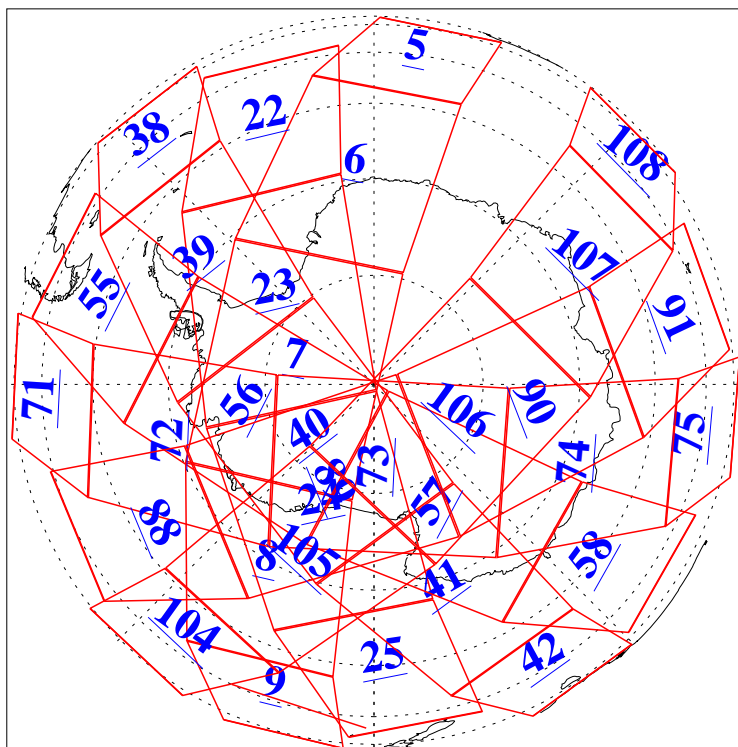

L1B Availability
AMSU Granules: 240
HSB Granules: 0
AIRS Granules: 240

11 Dec 2011
DoY 345
Aqua Day 3508
Granules: 1 to 120

Granules: 121 to 240

Legend: AMSU Available, HSB Available, AIRS Available

L1B Availability
AMSU Granules: 240
HSB Granules: 0
AIRS Granules: 240

11 Dec 2011
DoY 345
Aqua Day 3508

Ascending Granules

Descending Granules

Legend: AMSU Available, HSB Available, AIRS Available

L1B Availability
 AMSU Granules: 240
 HSB Granules: 0
 AIRS Granules: 240

11 Dec 2011
 DoY 345
 Aqua Day 3508

Northern Hemisphere Granules

Southern Hemisphere Granules

Legend: AMSU Available, HSB Available, AIRS Available