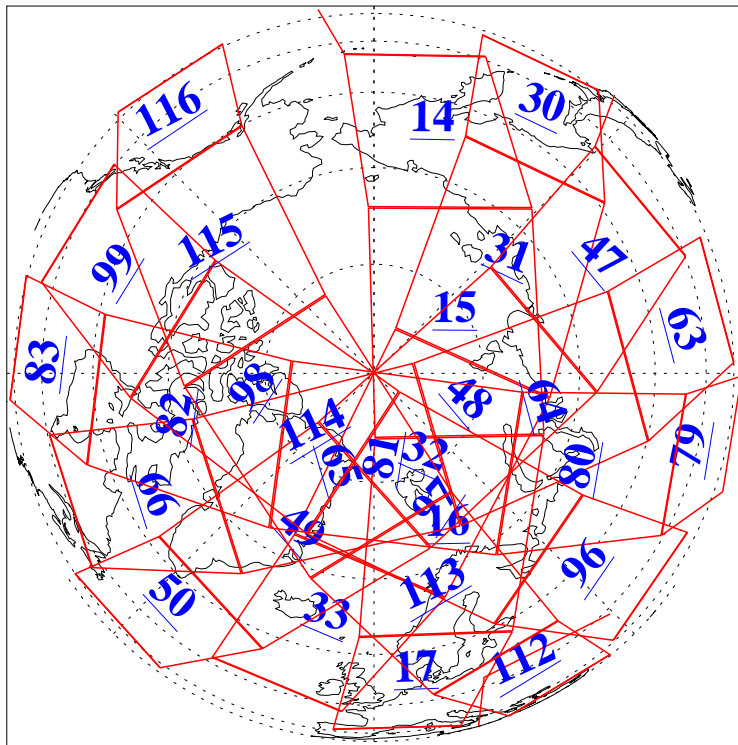

L1B Availability
AMSU Granules: 240
HSB Granules: 0
AIRS Granules: 240

11 Dec 2011
DoY 345
Aqua Day 3508
Granules: 1 to 120

Granules: 121 to 240

Legend: AMSU Available, HSB Available, AIRS Available

L1B Availability
AMSU Granules: 240
HSB Granules: 0
AIRS Granules: 240

11 Dec 2011
DoY 345
Aqua Day 3508

Ascending Granules

Descending Granules

Legend: AMSU Available, HSB Available, AIRS Available

L1B Availability
 AMSU Granules: 240
 HSB Granules: 0
 AIRS Granules: 240

11 Dec 2011
 DoY 345
 Aqua Day 3508

Northern Hemisphere Granules

Southern Hemisphere Granules

Legend: AMSU Available, HSB Available, AIRS Available