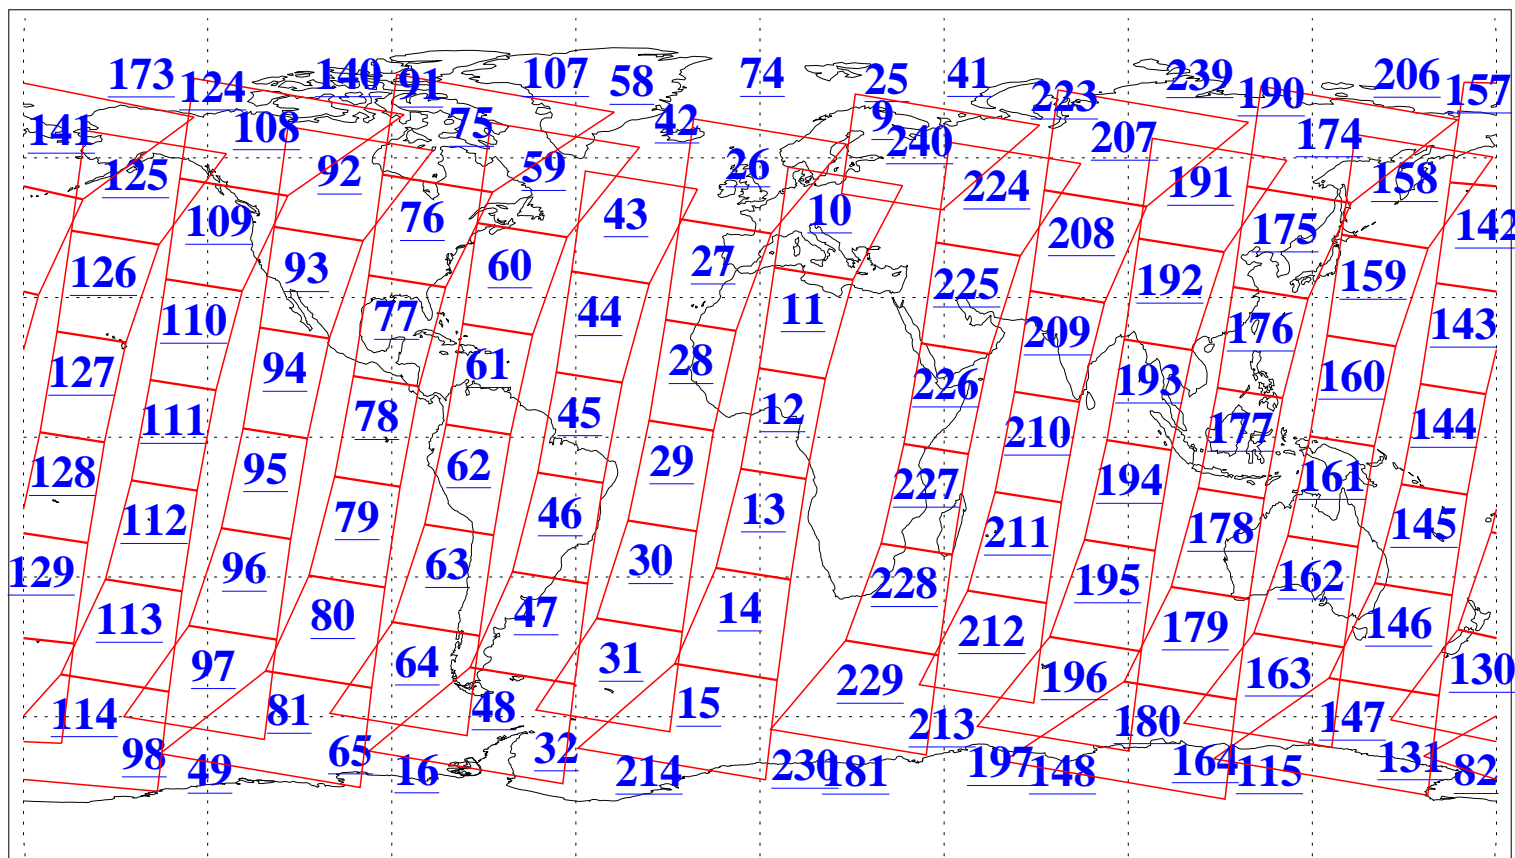

L1B Availability
AMSU Granules: 240
HSB Granules: 0
AIRS Granules: 240

10 Dec 2011
DoY 344
Aqua Day 3507
Granules: 1 to 120

Granules: 121 to 240

Legend: AMSU Available, HSB Available, AIRS Available

L1B Availability
AMSU Granules: 240
HSB Granules: 0
AIRS Granules: 240

10 Dec 2011
DoY 344
Aqua Day 3507
Ascending Granules

Descending Granules

Legend: AMSU Available, HSB Available, AIRS Available

L1B Availability
 AMSU Granules: 240
 HSB Granules: 0
 AIRS Granules: 240

10 Dec 2011
 DoY 344
 Aqua Day 3507

Northern Hemisphere Granules

Southern Hemisphere Granules

Legend: AMSU Available, HSB Available, AIRS Available