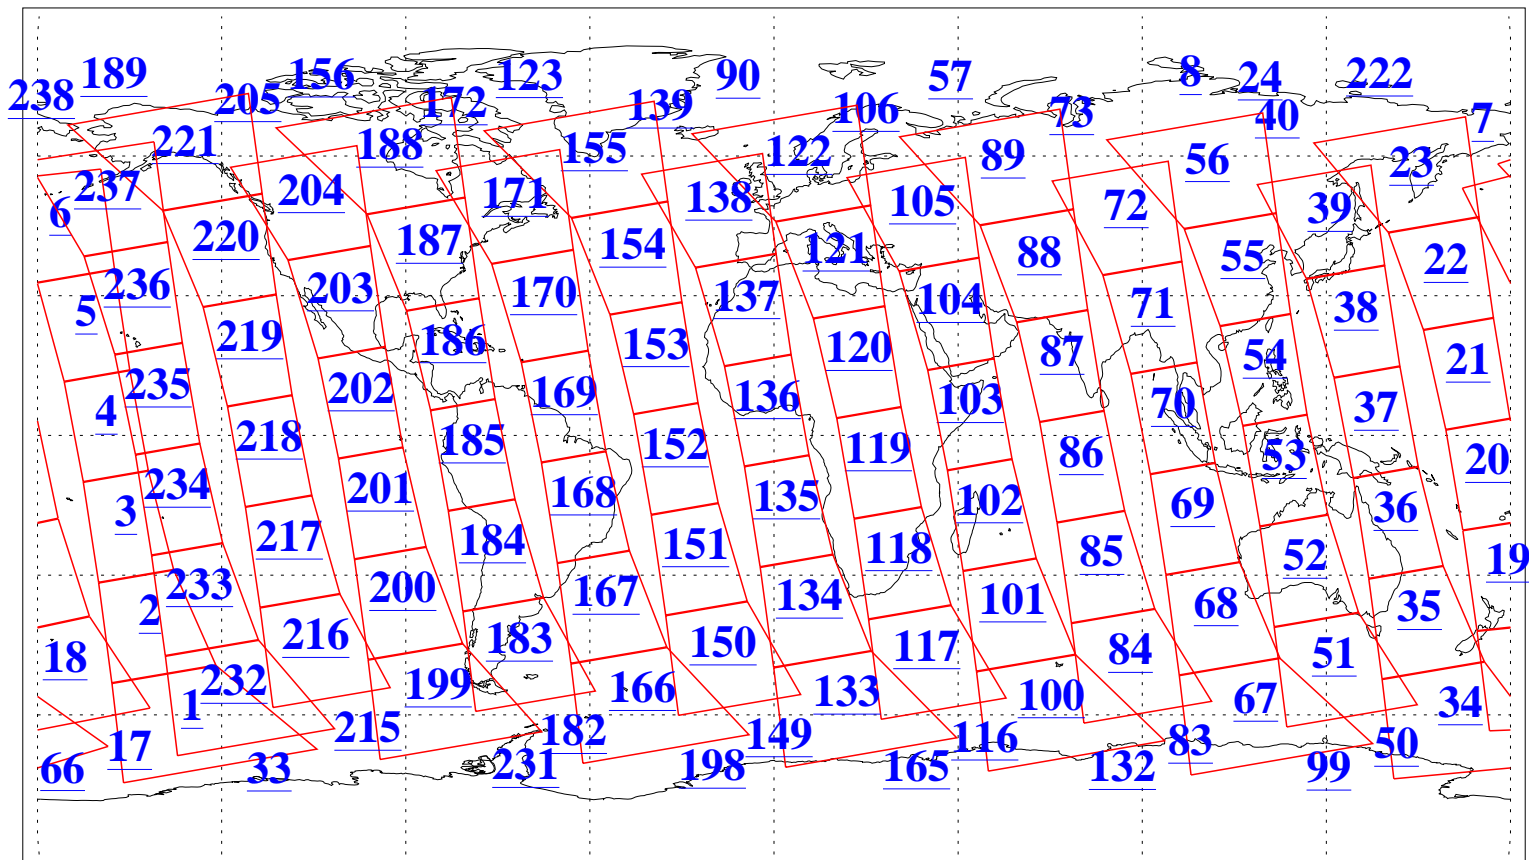

L1B Availability
AMSU Granules: 240
HSB Granules: 0
AIRS Granules: 240

10 Dec 2011
DoY 344
Aqua Day 3507
Granules: 1 to 120

Granules: 121 to 240

Legend: AMSU Available, HSB Available, AIRS Available

L1B Availability
AMSU Granules: 240
HSB Granules: 0
AIRS Granules: 240

10 Dec 2011
DoY 344
Aqua Day 3507
Ascending Granules

Descending Granules

Legend: AMSU Available, HSB Available, AIRS Available

L1B Availability
 AMSU Granules: 240
 HSB Granules: 0
 AIRS Granules: 240

10 Dec 2011
 DoY 344
 Aqua Day 3507

Northern Hemisphere Granules

Southern Hemisphere Granules

Legend: AMSU Available, HSB Available, AIRS Available