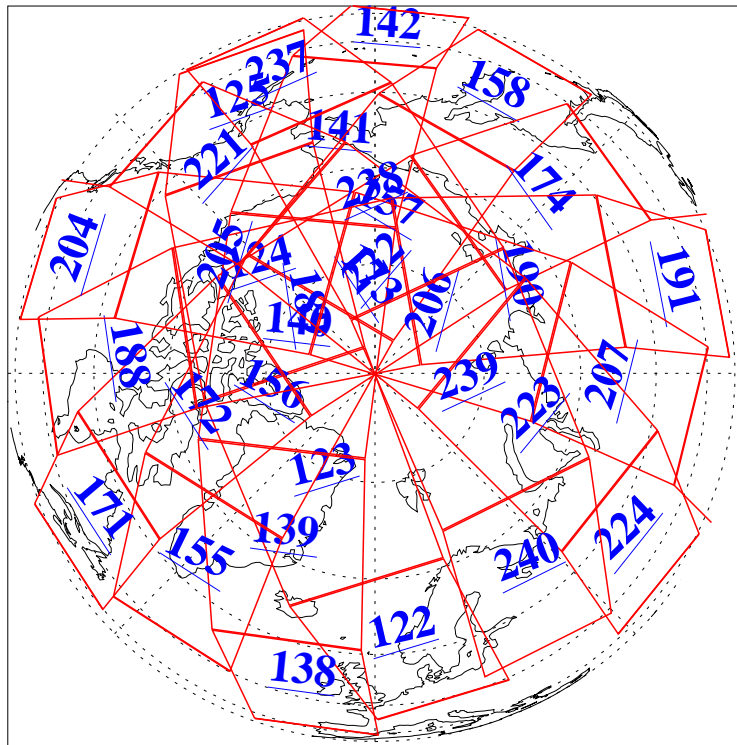

L1B Availability
AMSU Granules: 240
HSB Granules: 0
AIRS Granules: 240

10 Dec 2011
DoY 344
Aqua Day 3507
Granules: 1 to 120

Granules: 121 to 240

Legend: AMSU Available, HSB Available, AIRS Available

L1B Availability
AMSU Granules: 240
HSB Granules: 0
AIRS Granules: 240

10 Dec 2011
DoY 344
Aqua Day 3507
Ascending Granules

Descending Granules

Legend: AMSU Available, HSB Available, AIRS Available

L1B Availability
 AMSU Granules: 240
 HSB Granules: 0
 AIRS Granules: 240

10 Dec 2011
 DoY 344
 Aqua Day 3507

Northern Hemisphere Granules

Southern Hemisphere Granules

Legend: AMSU Available, HSB Available, AIRS Available