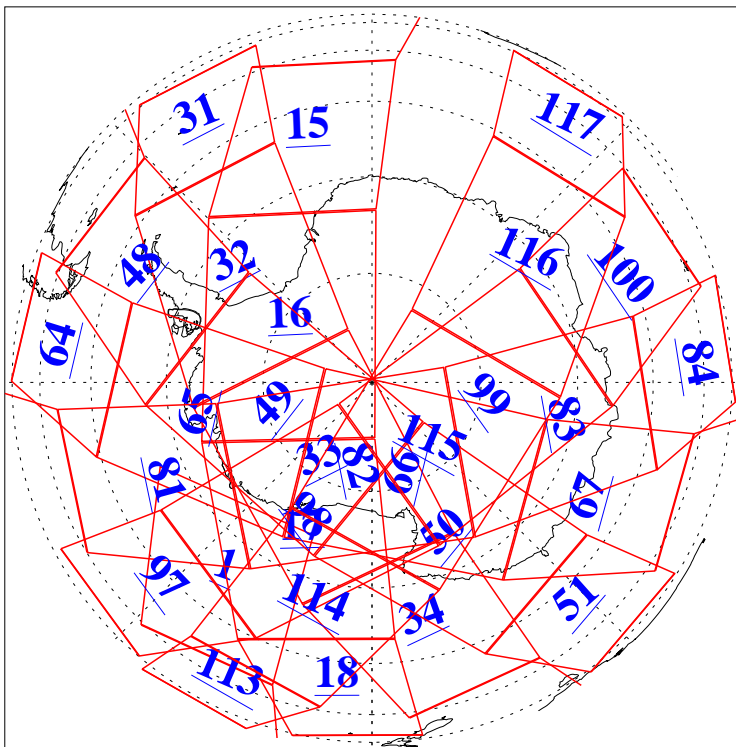

L1B Availability
AMSU Granules: 240
HSB Granules: 0
AIRS Granules: 240

10 Dec 2011
DoY 344
Aqua Day 3507
Granules: 1 to 120

Granules: 121 to 240

Legend: AMSU Available, HSB Available, AIRS Available

L1B Availability
AMSU Granules: 240
HSB Granules: 0
AIRS Granules: 240

10 Dec 2011
DoY 344
Aqua Day 3507
Ascending Granules

Descending Granules

Legend: AMSU Available, HSB Available, AIRS Available

L1B Availability
 AMSU Granules: 240
 HSB Granules: 0
 AIRS Granules: 240

10 Dec 2011
 DoY 344
 Aqua Day 3507

Northern Hemisphere Granules

Southern Hemisphere Granules

Legend: AMSU Available, HSB Available, AIRS Available