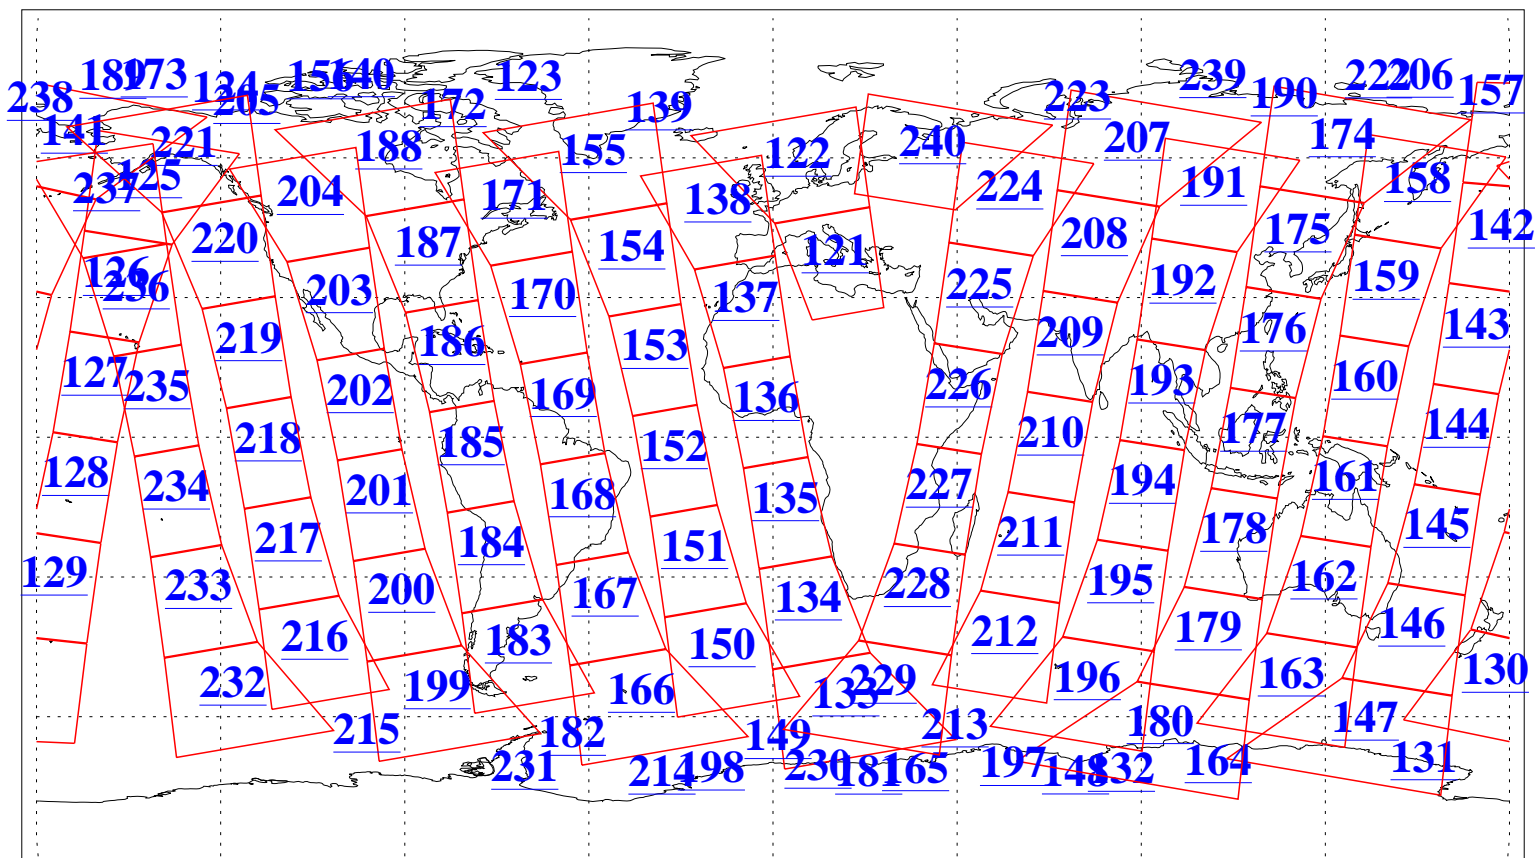

L1B Availability
AMSU Granules: 240
HSB Granules: 0
AIRS Granules: 240

10 Dec 2011
DoY 344
Aqua Day 3507
Granules: 1 to 120

Granules: 121 to 240

Legend: AMSU Available, HSB Available, AIRS Available

L1B Availability
AMSU Granules: 240
HSB Granules: 0
AIRS Granules: 240

10 Dec 2011
DoY 344
Aqua Day 3507
Ascending Granules

Descending Granules

Legend: AMSU Available, HSB Available, AIRS Available

L1B Availability
 AMSU Granules: 240
 HSB Granules: 0
 AIRS Granules: 240

10 Dec 2011
 DoY 344
 Aqua Day 3507

Northern Hemisphere Granules

Southern Hemisphere Granules

Legend: AMSU Available, HSB Available, AIRS Available