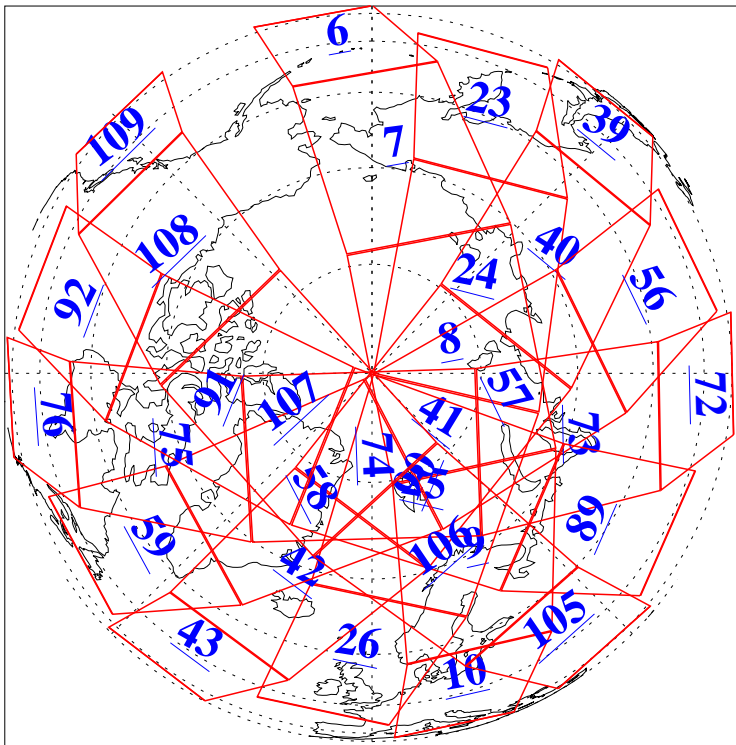

L1B Availability
AMSU Granules: 240
HSB Granules: 0
AIRS Granules: 240

10 Dec 2011
DoY 344
Aqua Day 3507
Granules: 1 to 120

Granules: 121 to 240

Legend: AMSU Available, HSB Available, AIRS Available

L1B Availability
AMSU Granules: 240
HSB Granules: 0
AIRS Granules: 240

10 Dec 2011
DoY 344
Aqua Day 3507
Ascending Granules

Descending Granules

Legend: AMSU Available, HSB Available, AIRS Available

L1B Availability
 AMSU Granules: 240
 HSB Granules: 0
 AIRS Granules: 240

10 Dec 2011
 DoY 344
 Aqua Day 3507

Northern Hemisphere Granules

Southern Hemisphere Granules

Legend: AMSU Available, HSB Available, AIRS Available