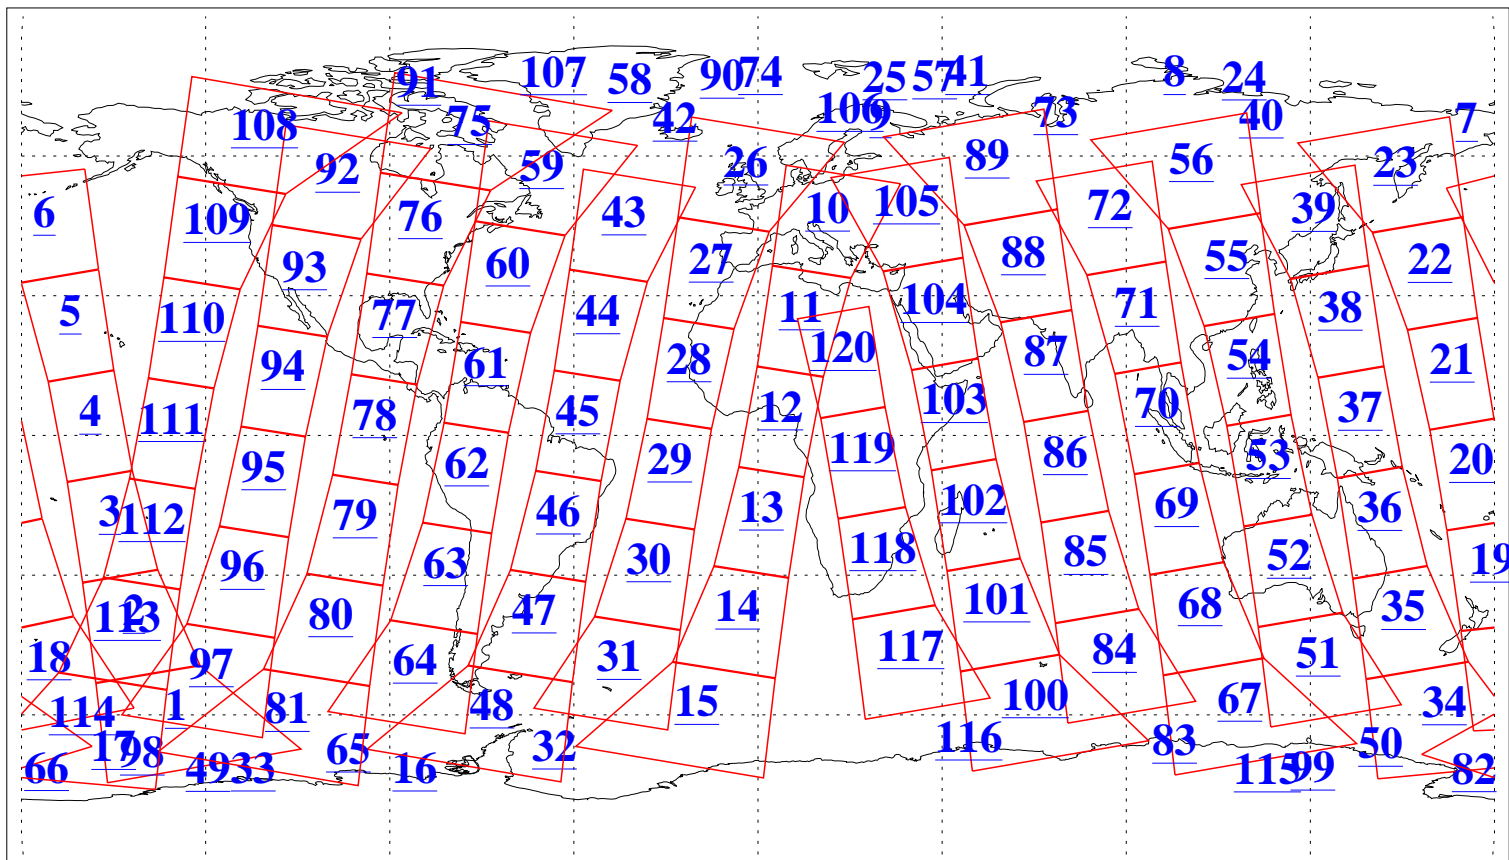

L1B Availability
AMSU Granules: 240
HSB Granules: 0
AIRS Granules: 240

10 Dec 2011
DoY 344
Aqua Day 3507
Granules: 1 to 120

Granules: 121 to 240

Legend: AMSU Available, HSB Available, AIRS Available

L1B Availability
AMSU Granules: 240
HSB Granules: 0
AIRS Granules: 240

10 Dec 2011
DoY 344
Aqua Day 3507
Ascending Granules

Descending Granules

Legend: AMSU Available, HSB Available, AIRS Available

L1B Availability
 AMSU Granules: 240
 HSB Granules: 0
 AIRS Granules: 240

10 Dec 2011
 DoY 344
 Aqua Day 3507

Northern Hemisphere Granules

Southern Hemisphere Granules

Legend: AMSU Available, HSB Available, AIRS Available