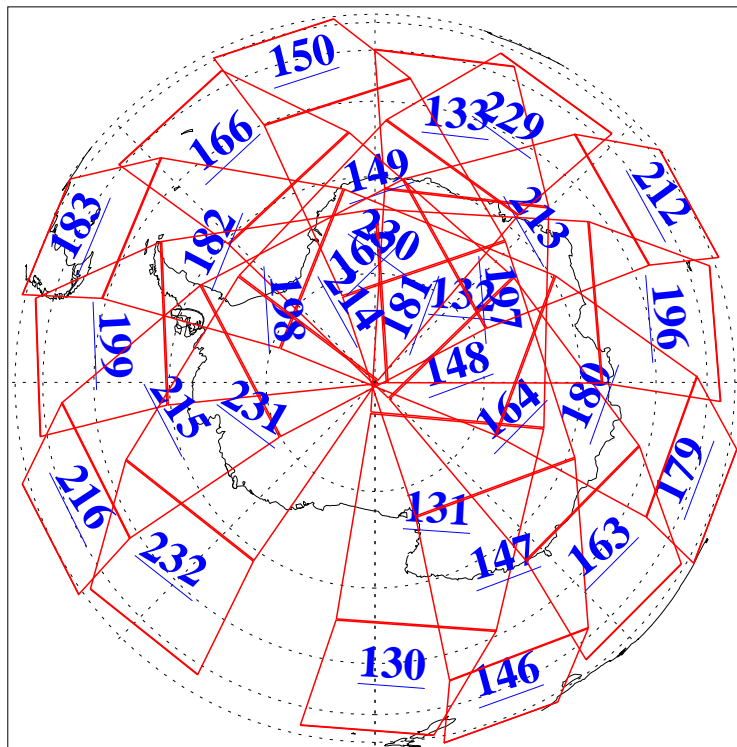

10 Dec 2011
DoY 344
Aqua Day 3507
Ascending Granules

Descending Granules

Legend: AMSU Available, HSB Available, AIRS Available

L1B Availability
 AMSU Granules: 240
 HSB Granules: 0
 AIRS Granules: 240

10 Dec 2011
 DoY 344
 Aqua Day 3507

Northern Hemisphere Granules

Southern Hemisphere Granules

Legend: AMSU Available, HSB Available, AIRS Available