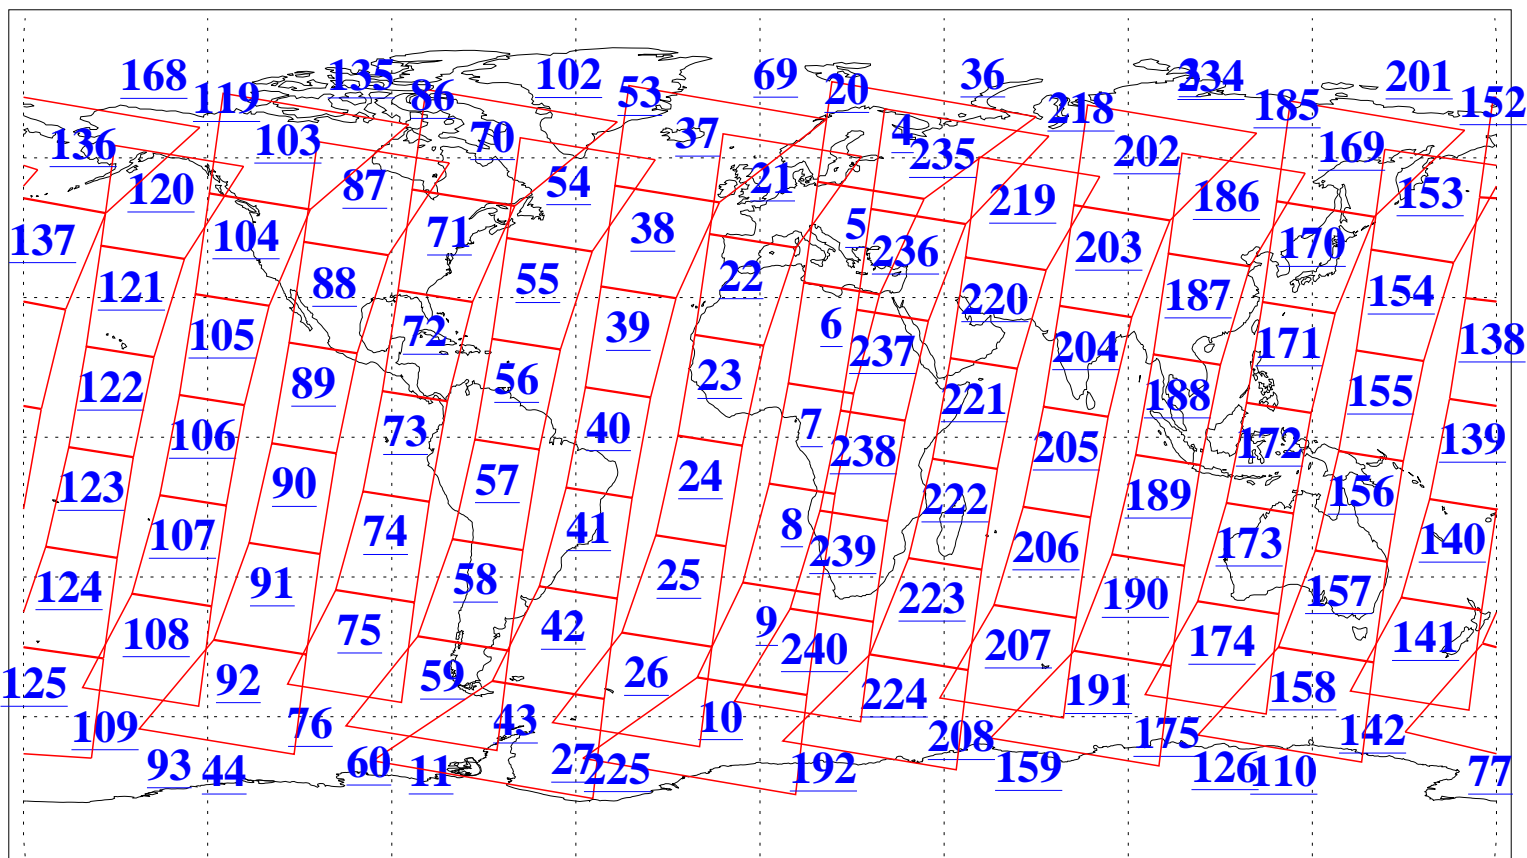

L1B Availability
AMSU Granules: 240
HSB Granules: 0
AIRS Granules: 240

7 Dec 2011
DoY 341
Aqua Day 3504
Ascending Granules

Descending Granules

Legend: AMSU Available, HSB Available, AIRS Available

L1B Availability
 AMSU Granules: 240
 HSB Granules: 0
 AIRS Granules: 240

7 Dec 2011
 DoY 341
 Aqua Day 3504

Northern Hemisphere Granules

Southern Hemisphere Granules

Legend: AMSU Available, HSB Available, AIRS Available