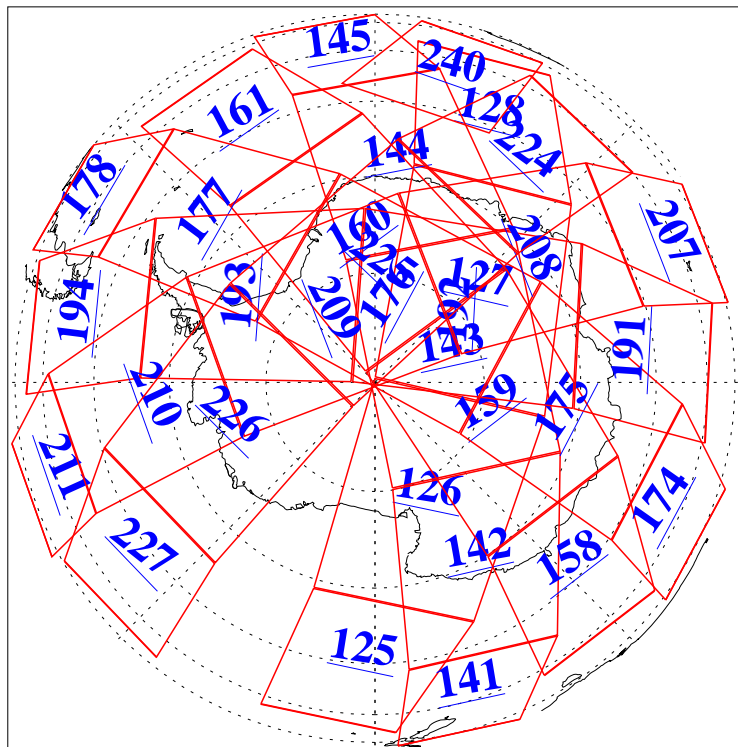

L1B Availability
AMSU Granules: 240
HSB Granules: 0
AIRS Granules: 240

7 Dec 2011
DoY 341
Aqua Day 3504
Ascending Granules

Descending Granules

Legend: AMSU Available, HSB Available, AIRS Available

L1B Availability
 AMSU Granules: 240
 HSB Granules: 0
 AIRS Granules: 240

7 Dec 2011
 DoY 341
 Aqua Day 3504

Northern Hemisphere Granules

Southern Hemisphere Granules

Legend: AMSU Available, HSB Available, AIRS Available