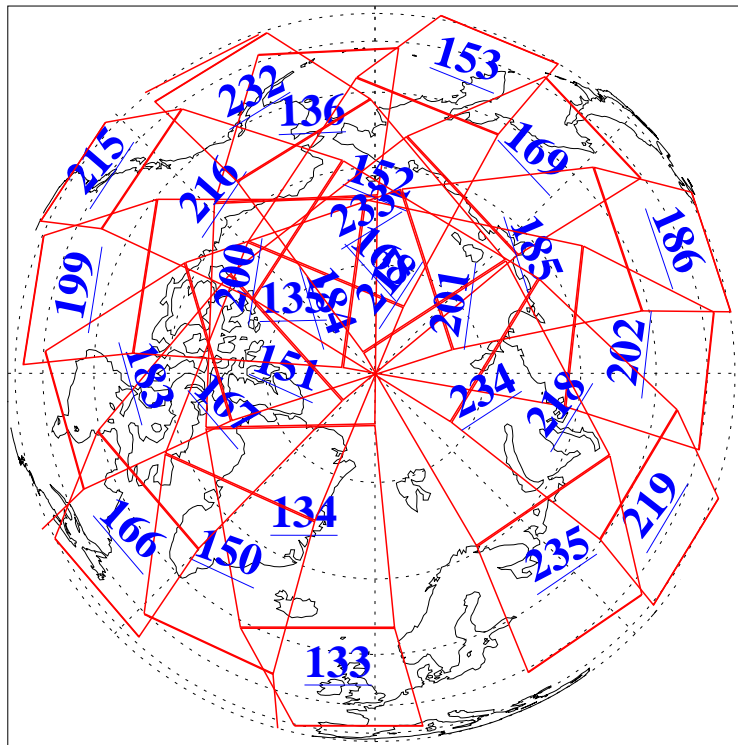

L1B Availability
AMSU Granules: 240
HSB Granules: 0
AIRS Granules: 240

7 Dec 2011
DoY 341
Aqua Day 3504
Ascending Granules

Descending Granules

Legend: AMSU Available, HSB Available, AIRS Available

L1B Availability
 AMSU Granules: 240
 HSB Granules: 0
 AIRS Granules: 240

7 Dec 2011
 DoY 341
 Aqua Day 3504

Northern Hemisphere Granules

Southern Hemisphere Granules

Legend: AMSU Available, HSB Available, AIRS Available