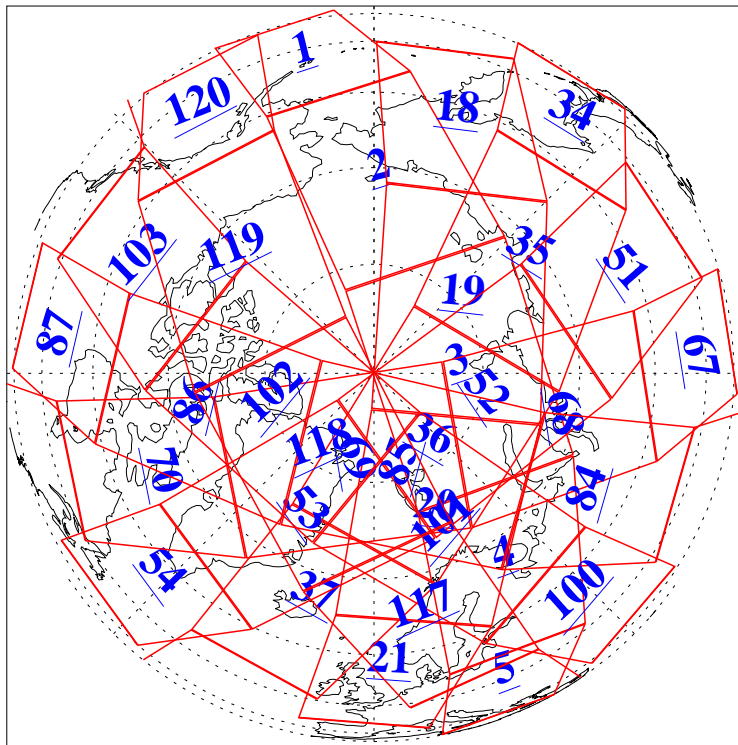

L1B Availability
AMSU Granules: 240
HSB Granules: 0
AIRS Granules: 240

7 Dec 2011
DoY 341
Aqua Day 3504
Ascending Granules

Descending Granules

Legend: AMSU Available, HSB Available, AIRS Available

L1B Availability
 AMSU Granules: 240
 HSB Granules: 0
 AIRS Granules: 240

7 Dec 2011
 DoY 341
 Aqua Day 3504

Northern Hemisphere Granules

Southern Hemisphere Granules

Legend: AMSU Available, HSB Available, AIRS Available