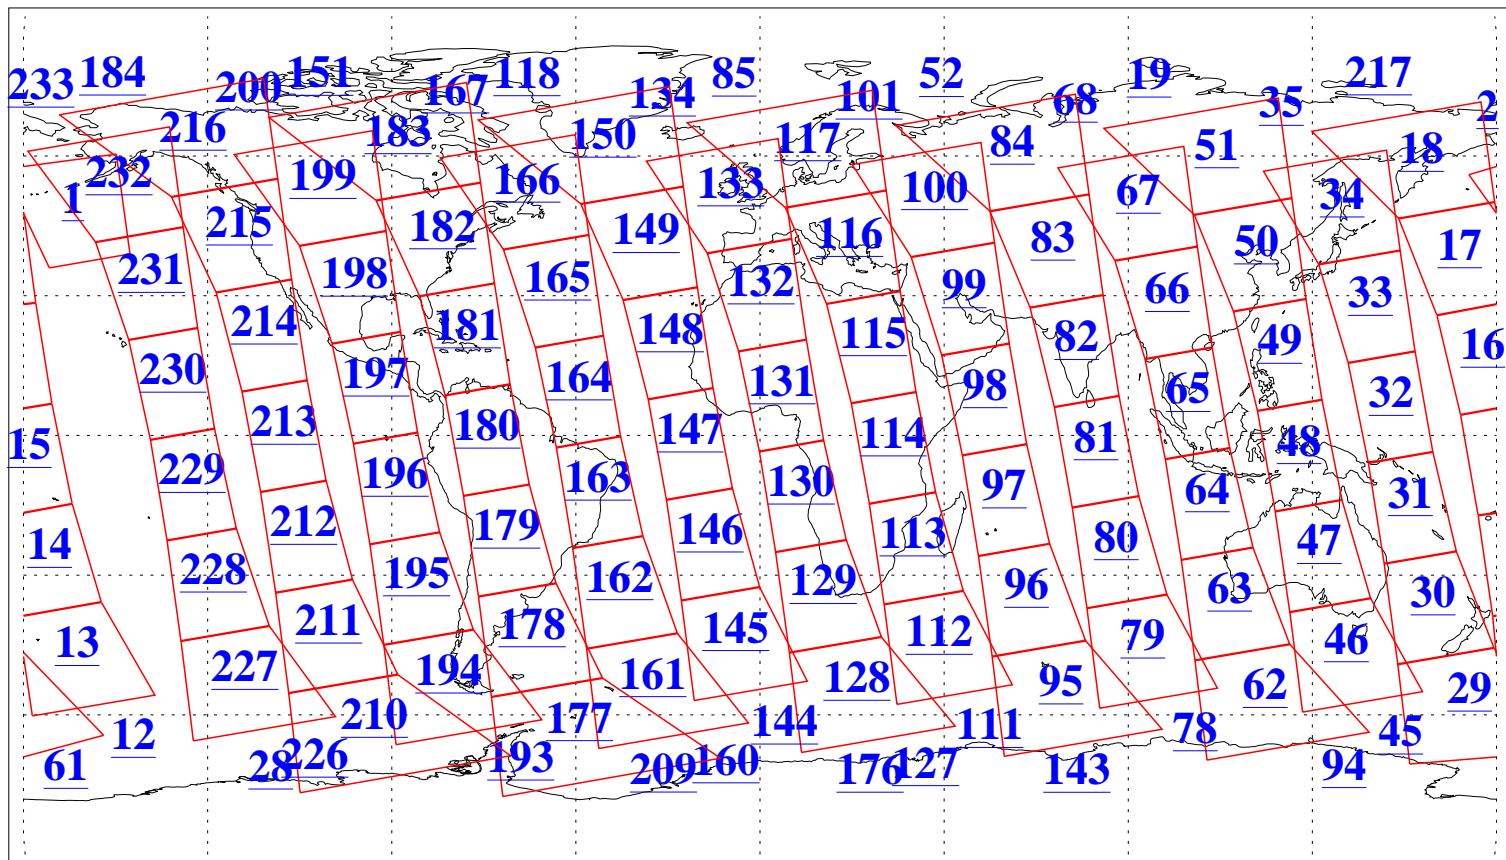

L1B Availability
AMSU Granules: 240
HSB Granules: 0
AIRS Granules: 240

7 Dec 2011
DoY 341
Aqua Day 3504
Ascending Granules

Descending Granules

Legend: AMSU Available, HSB Available, AIRS Available

L1B Availability
 AMSU Granules: 240
 HSB Granules: 0
 AIRS Granules: 240

7 Dec 2011
 DoY 341
 Aqua Day 3504

Northern Hemisphere Granules

Southern Hemisphere Granules

Legend: AMSU Available, HSB Available, AIRS Available