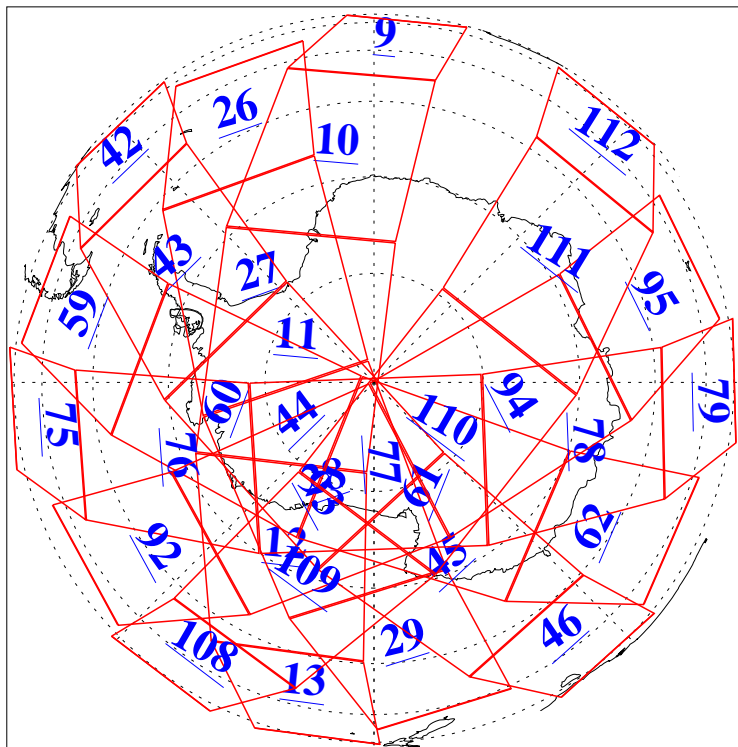

L1B Availability
AMSU Granules: 240
HSB Granules: 0
AIRS Granules: 240

7 Dec 2011
DoY 341
Aqua Day 3504
Ascending Granules

Descending Granules

Legend: AMSU Available, HSB Available, AIRS Available

L1B Availability
 AMSU Granules: 240
 HSB Granules: 0
 AIRS Granules: 240

7 Dec 2011
 DoY 341
 Aqua Day 3504

Northern Hemisphere Granules

Southern Hemisphere Granules

Legend: AMSU Available, HSB Available, AIRS Available