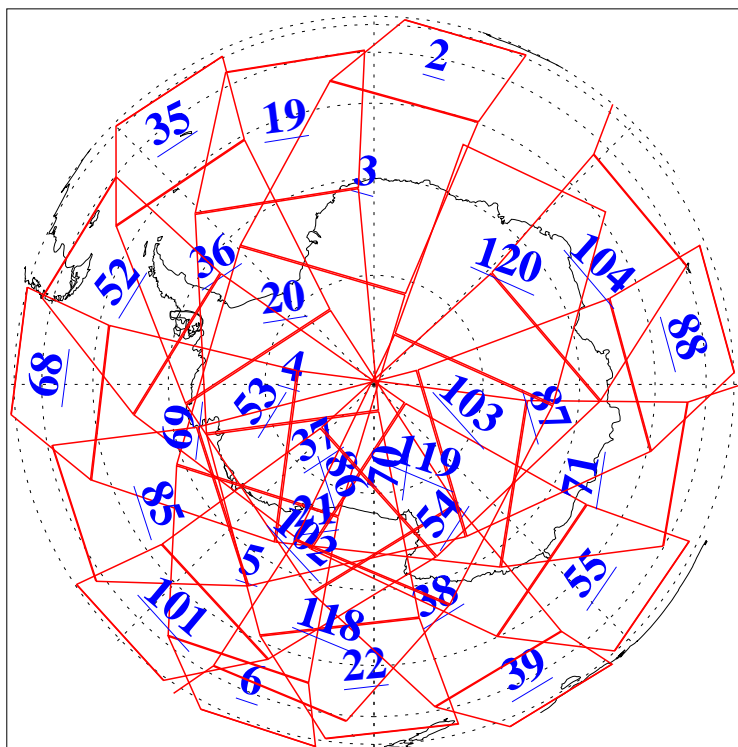

L1B Availability
AMSU Granules: 240
HSB Granules: 0
AIRS Granules: 211

6 Dec 2011
DoY 340
Aqua Day 3503
Granules: 1 to 120

Granules: 121 to 240

Legend: AMSU Available, HSB Available, AIRS Available

L1B Availability
AMSU Granules: 240
HSB Granules: 0
AIRS Granules: 211

6 Dec 2011
DoY 340
Aqua Day 3503

Ascending Granules

Descending Granules

Legend: AMSU Available, HSB Available, AIRS Available

L1B Availability
 AMSU Granules: 240
 HSB Granules: 0
 AIRS Granules: 211

6 Dec 2011
 DoY 340
 Aqua Day 3503

Northern Hemisphere Granules

Southern Hemisphere Granules

Legend: AMSU Available, HSB Available, AIRS Available