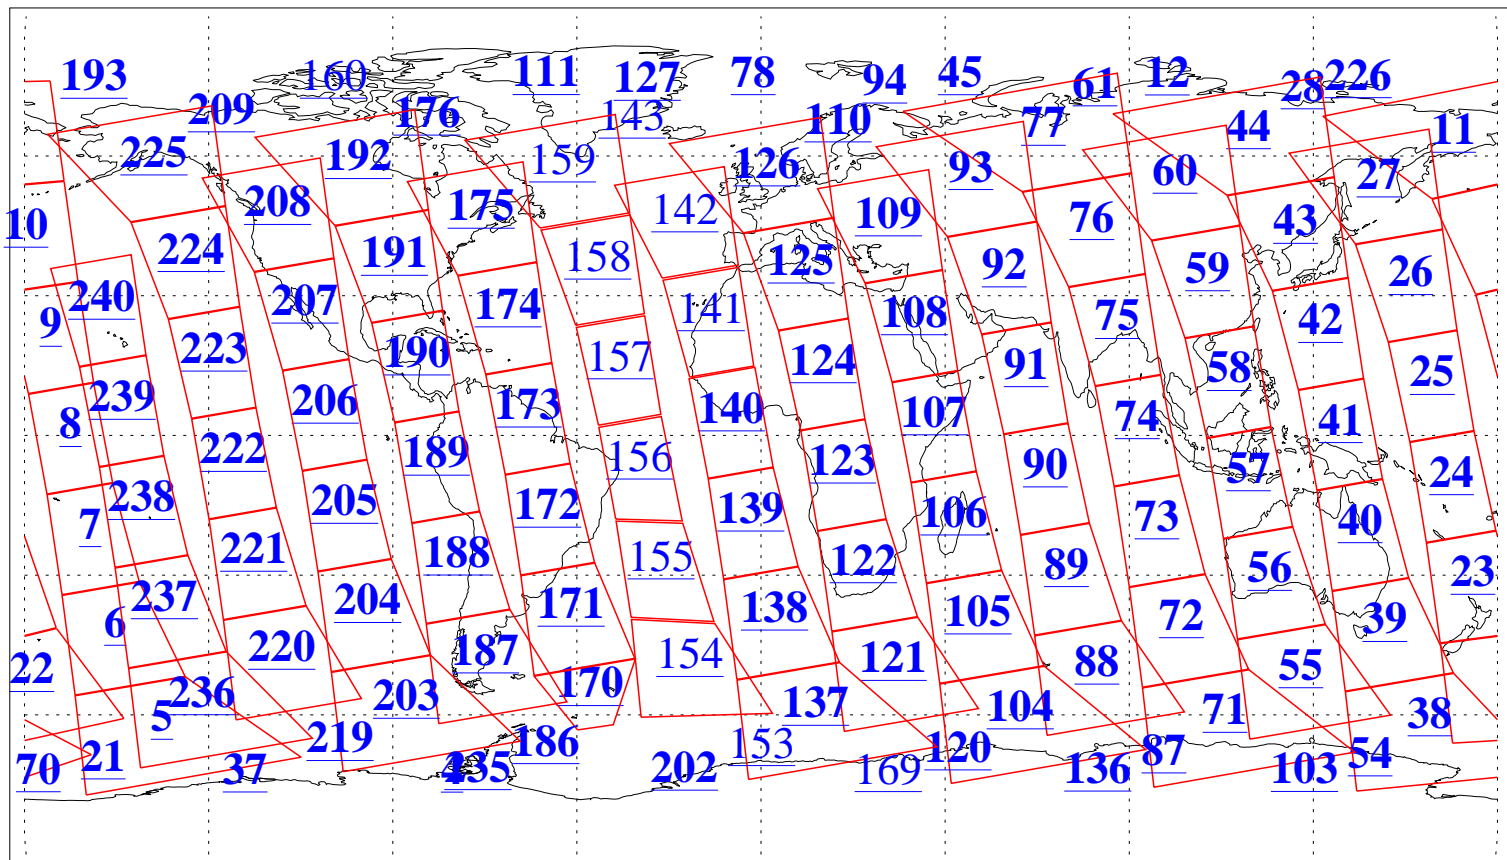

L1B Availability
AMSU Granules: 240
HSB Granules: 0
AIRS Granules: 211

6 Dec 2011
DoY 340
Aqua Day 3503
Granules: 1 to 120

Granules: 121 to 240

Legend: AMSU Available, HSB Available, AIRS Available

L1B Availability
AMSU Granules: 240
HSB Granules: 0
AIRS Granules: 211

6 Dec 2011
DoY 340
Aqua Day 3503

Ascending Granules

Descending Granules

Legend: AMSU Available, HSB Available, AIRS Available

L1B Availability
 AMSU Granules: 240
 HSB Granules: 0
 AIRS Granules: 211

6 Dec 2011
 DoY 340
 Aqua Day 3503

Northern Hemisphere Granules

Southern Hemisphere Granules

Legend: AMSU Available, HSB Available, AIRS Available