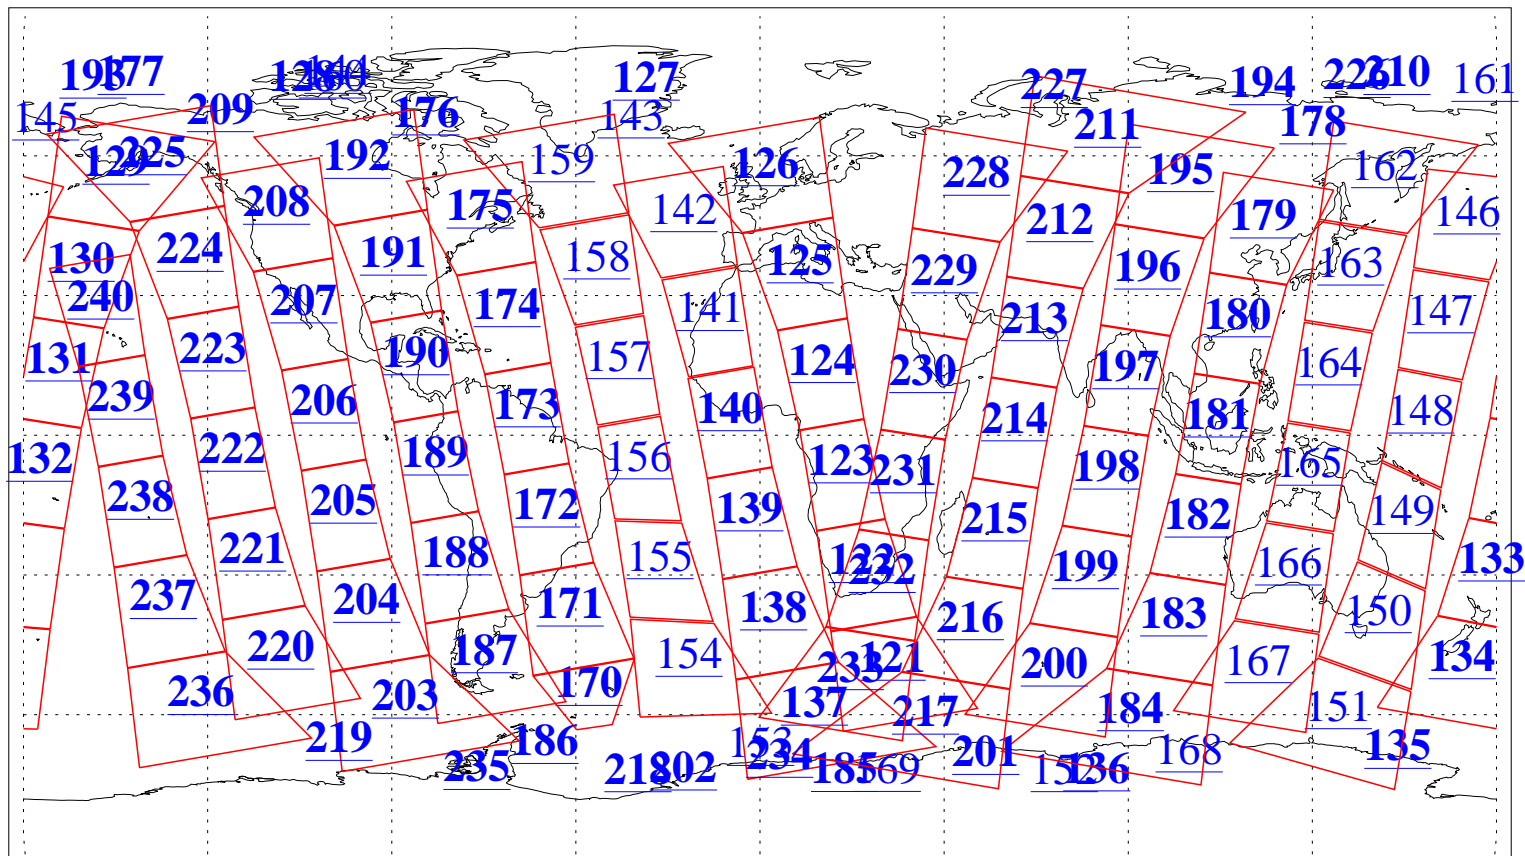

L1B Availability
AMSU Granules: 240
HSB Granules: 0
AIRS Granules: 211

6 Dec 2011
DoY 340
Aqua Day 3503
Granules: 1 to 120

Granules: 121 to 240

Legend: AMSU Available, HSB Available, AIRS Available

L1B Availability
AMSU Granules: 240
HSB Granules: 0
AIRS Granules: 211

6 Dec 2011
DoY 340
Aqua Day 3503

Ascending Granules

Descending Granules

Legend: AMSU Available, HSB Available, AIRS Available

L1B Availability
 AMSU Granules: 240
 HSB Granules: 0
 AIRS Granules: 211

6 Dec 2011
 DoY 340
 Aqua Day 3503

Northern Hemisphere Granules

Southern Hemisphere Granules

Legend: AMSU Available, HSB Available, AIRS Available