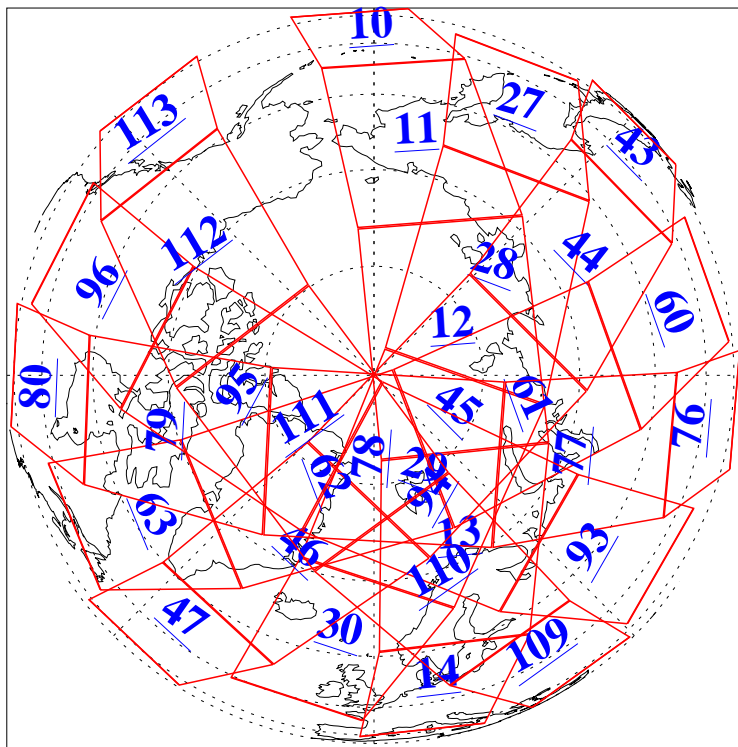

L1B Availability
AMSU Granules: 240
HSB Granules: 0
AIRS Granules: 211

6 Dec 2011
DoY 340
Aqua Day 3503
Granules: 1 to 120

Granules: 121 to 240

Legend: AMSU Available, HSB Available, AIRS Available

L1B Availability
AMSU Granules: 240
HSB Granules: 0
AIRS Granules: 211

6 Dec 2011
DoY 340
Aqua Day 3503

Ascending Granules

Descending Granules

Legend: AMSU Available, HSB Available, AIRS Available

L1B Availability
 AMSU Granules: 240
 HSB Granules: 0
 AIRS Granules: 211

6 Dec 2011
 DoY 340
 Aqua Day 3503

Northern Hemisphere Granules

Southern Hemisphere Granules

Legend: AMSU Available, HSB Available, AIRS Available