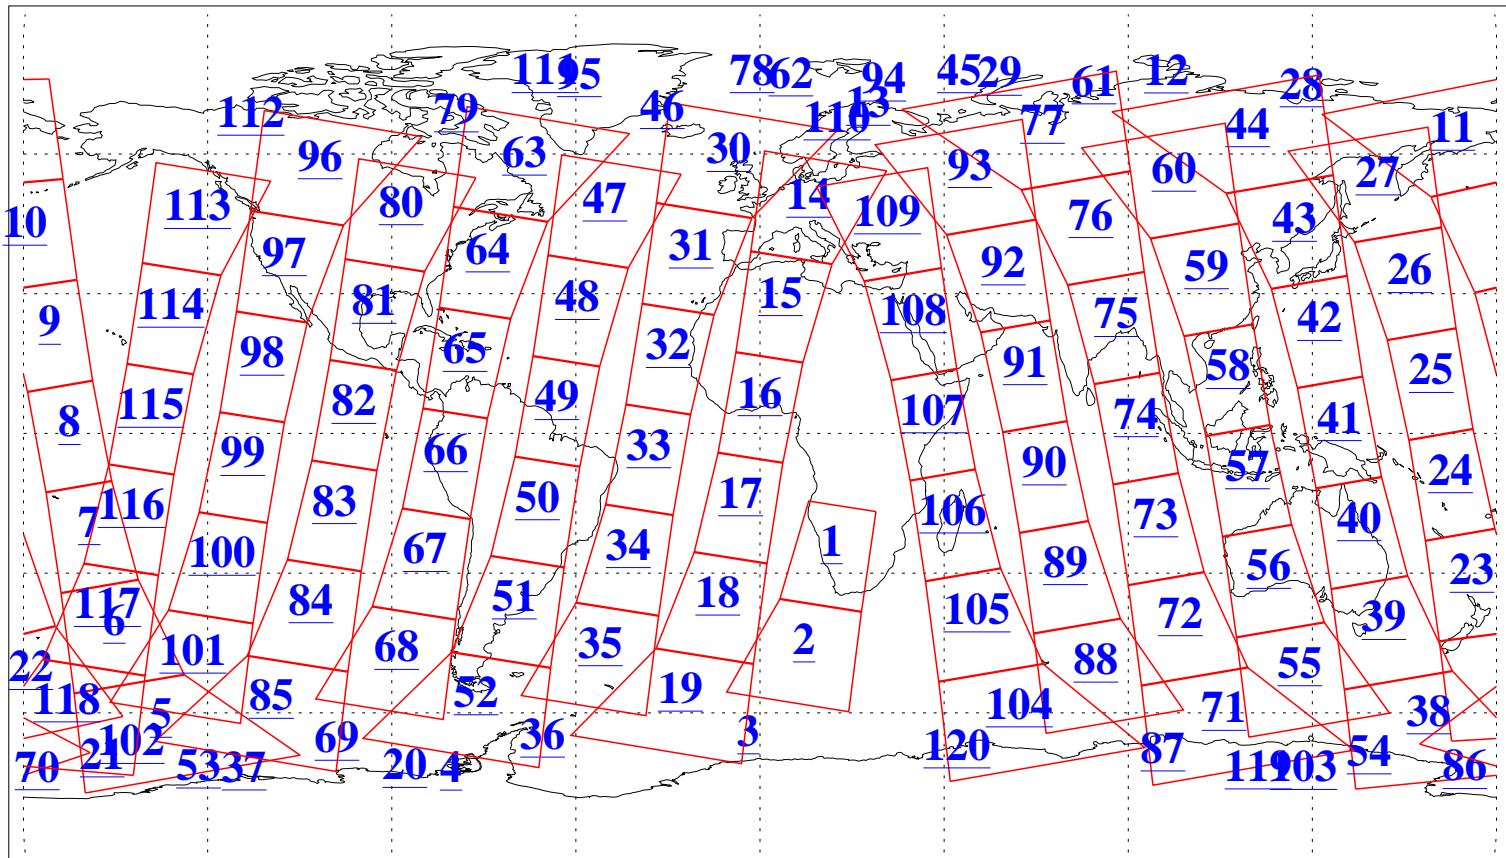

L1B Availability
AMSU Granules: 240
HSB Granules: 0
AIRS Granules: 211

6 Dec 2011
DoY 340
Aqua Day 3503
Granules: 1 to 120

Granules: 121 to 240

Legend: AMSU Available, HSB Available, AIRS Available

L1B Availability
AMSU Granules: 240
HSB Granules: 0
AIRS Granules: 211

6 Dec 2011
DoY 340
Aqua Day 3503

Ascending Granules

Descending Granules

Legend: AMSU Available, HSB Available, AIRS Available

L1B Availability
 AMSU Granules: 240
 HSB Granules: 0
 AIRS Granules: 211

6 Dec 2011
 DoY 340
 Aqua Day 3503

Northern Hemisphere Granules

Southern Hemisphere Granules

Legend: AMSU Available, HSB Available, AIRS Available