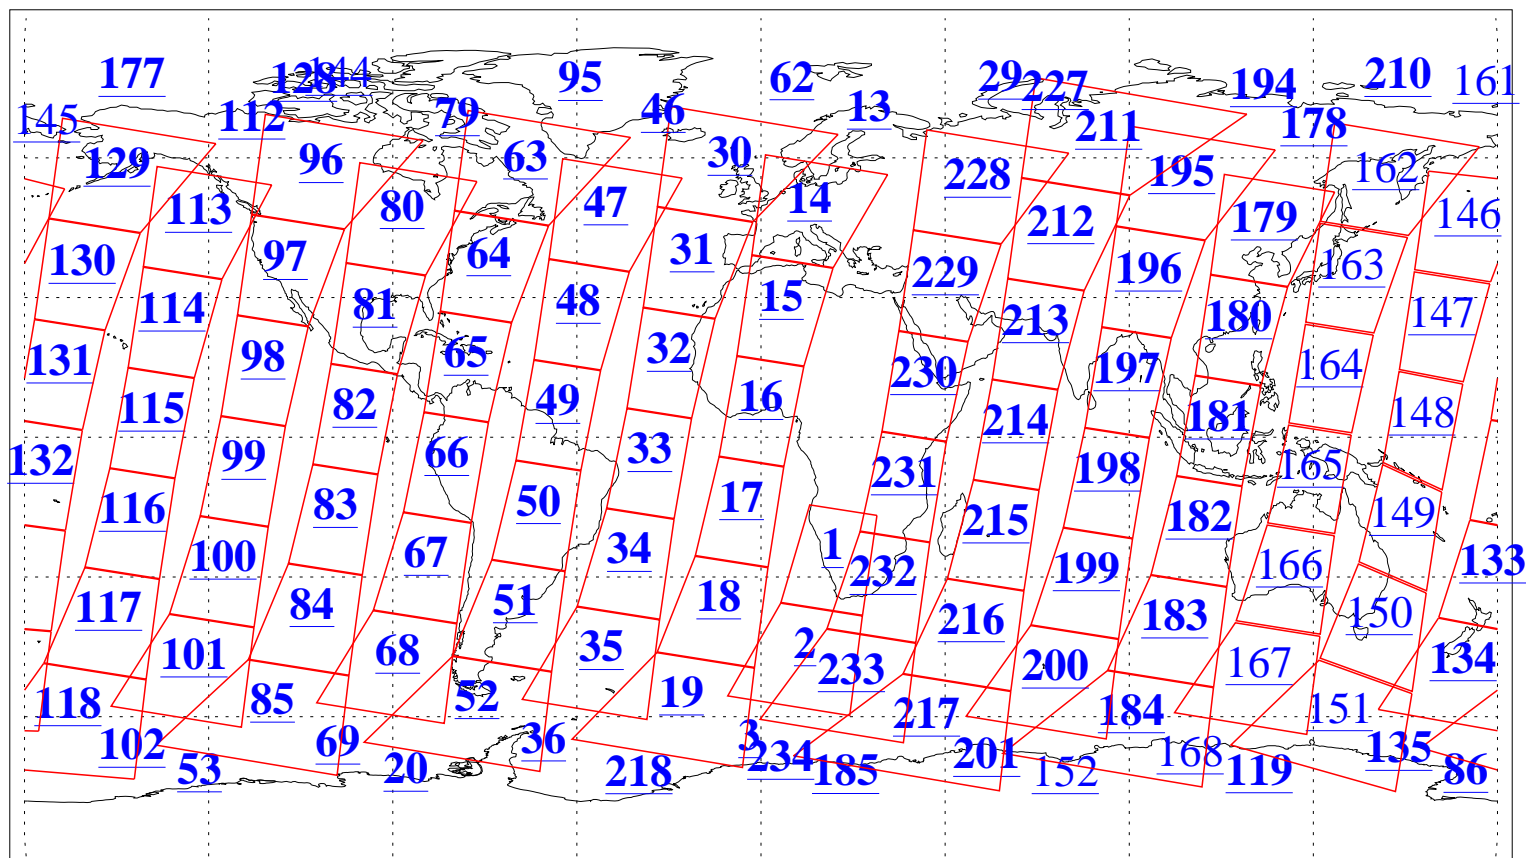

L1B Availability
AMSU Granules: 240
HSB Granules: 0
AIRS Granules: 211

6 Dec 2011
DoY 340
Aqua Day 3503
Granules: 1 to 120

Granules: 121 to 240

Legend: AMSU Available, HSB Available, AIRS Available

L1B Availability
AMSU Granules: 240
HSB Granules: 0
AIRS Granules: 211

6 Dec 2011
DoY 340
Aqua Day 3503

Ascending Granules

Descending Granules

Legend: AMSU Available, HSB Available, AIRS Available

L1B Availability
 AMSU Granules: 240
 HSB Granules: 0
 AIRS Granules: 211

6 Dec 2011
 DoY 340
 Aqua Day 3503

Northern Hemisphere Granules

Southern Hemisphere Granules

Legend: AMSU Available, HSB Available, AIRS Available