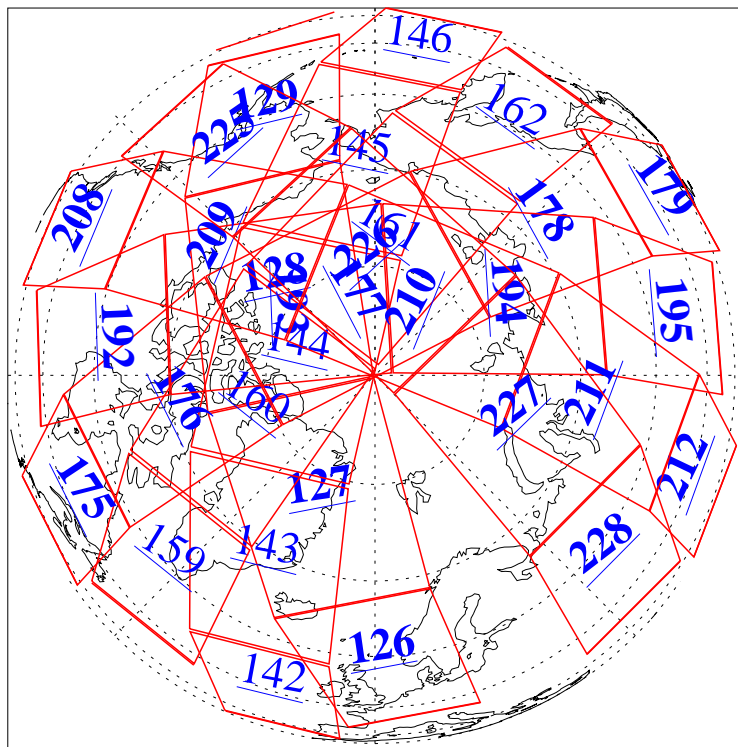

L1B Availability
AMSU Granules: 240
HSB Granules: 0
AIRS Granules: 211

6 Dec 2011
DoY 340
Aqua Day 3503
Granules: 1 to 120

Granules: 121 to 240

Legend: AMSU Available, HSB Available, AIRS Available

L1B Availability
AMSU Granules: 240
HSB Granules: 0
AIRS Granules: 211

6 Dec 2011
DoY 340
Aqua Day 3503

Ascending Granules

Descending Granules

Legend: AMSU Available, HSB Available, AIRS Available

L1B Availability
 AMSU Granules: 240
 HSB Granules: 0
 AIRS Granules: 211

6 Dec 2011
 DoY 340
 Aqua Day 3503

Northern Hemisphere Granules

Southern Hemisphere Granules

Legend: AMSU Available, HSB Available, AIRS Available