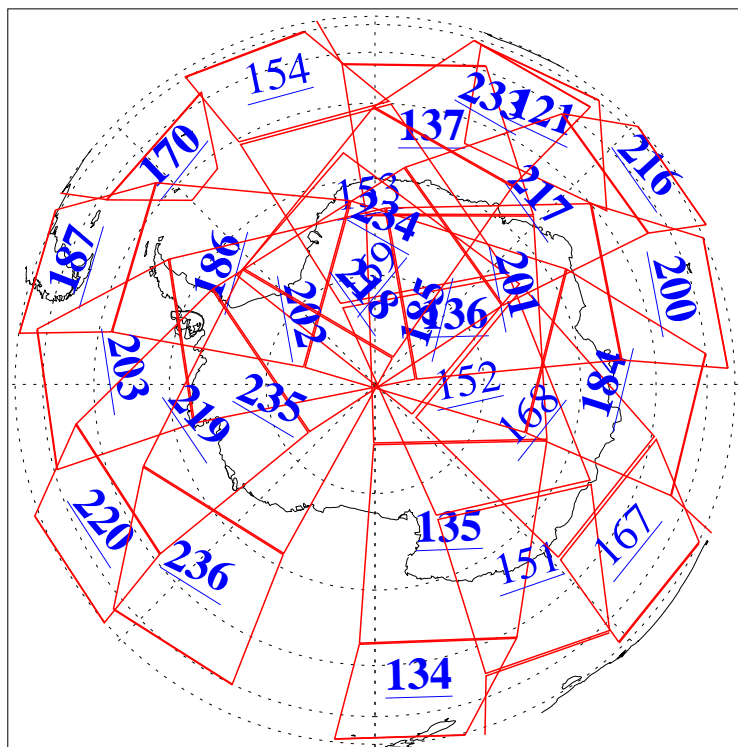

L1B Availability
AMSU Granules: 240
HSB Granules: 0
AIRS Granules: 211

6 Dec 2011
DoY 340
Aqua Day 3503
Granules: 1 to 120

Granules: 121 to 240

Legend: AMSU Available, HSB Available, AIRS Available

L1B Availability
AMSU Granules: 240
HSB Granules: 0
AIRS Granules: 211

6 Dec 2011
DoY 340
Aqua Day 3503

Ascending Granules

Descending Granules

Legend: AMSU Available, HSB Available, AIRS Available

L1B Availability
 AMSU Granules: 240
 HSB Granules: 0
 AIRS Granules: 211

6 Dec 2011
 DoY 340
 Aqua Day 3503

Northern Hemisphere Granules

Southern Hemisphere Granules

Legend: AMSU Available, HSB Available, AIRS Available