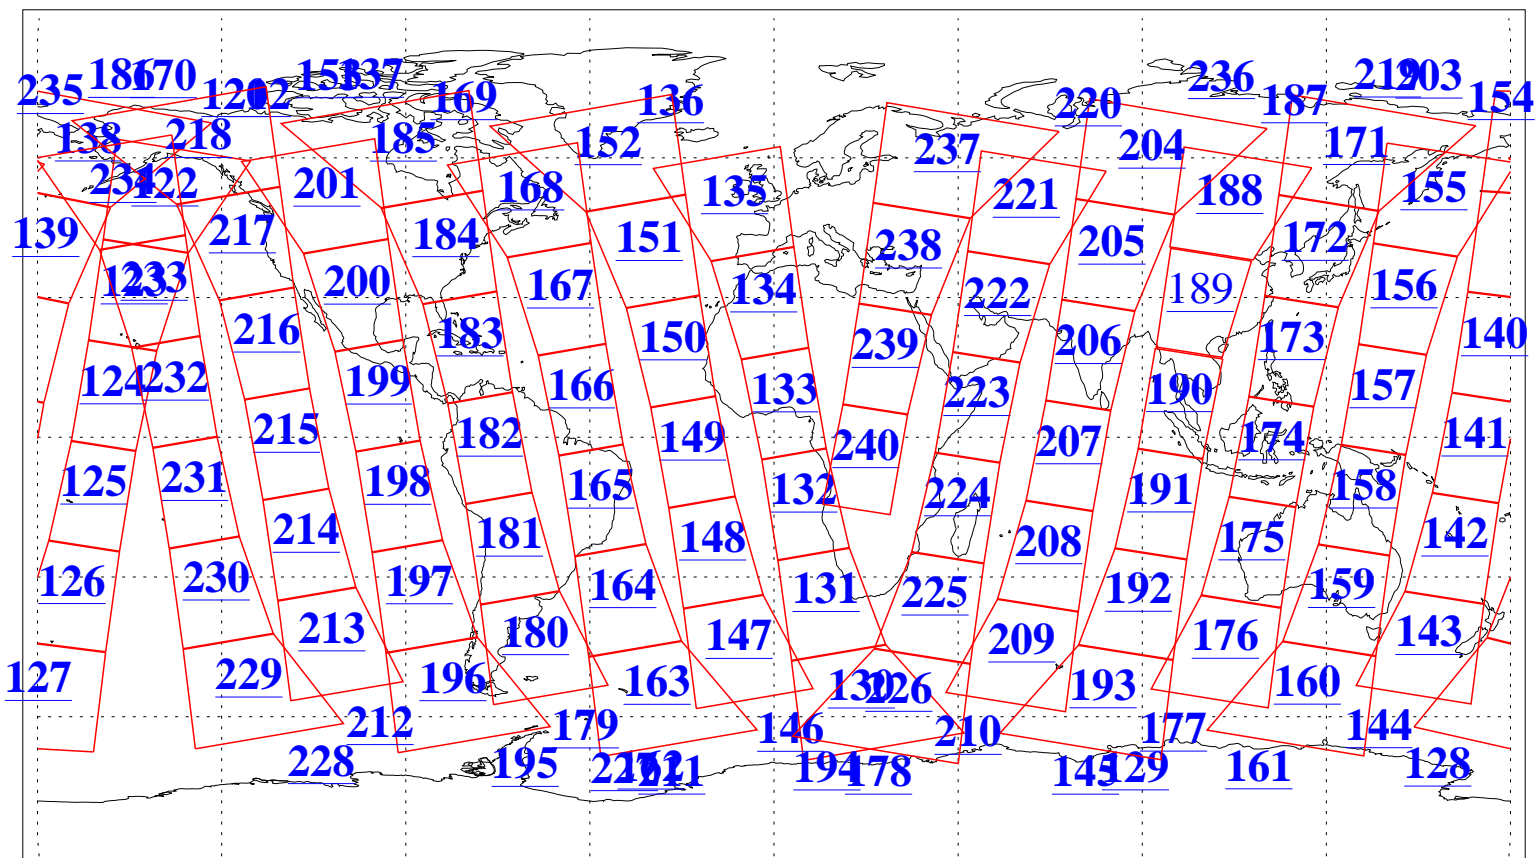

L1B Availability
AMSU Granules: 240
HSB Granules: 0
AIRS Granules: 239

5 Dec 2011
DoY 339
Aqua Day 3502
Granules: 1 to 120

Granules: 121 to 240

Legend: AMSU Available, HSB Available, AIRS Available

L1B Availability
AMSU Granules: 240
HSB Granules: 0
AIRS Granules: 239

5 Dec 2011
DoY 339
Aqua Day 3502

Ascending Granules

Descending Granules

Legend: AMSU Available, HSB Available, AIRS Available

L1B Availability
 AMSU Granules: 240
 HSB Granules: 0
 AIRS Granules: 239

5 Dec 2011
 DoY 339
 Aqua Day 3502

Northern Hemisphere Granules

Southern Hemisphere Granules

Legend: AMSU Available, HSB Available, AIRS Available