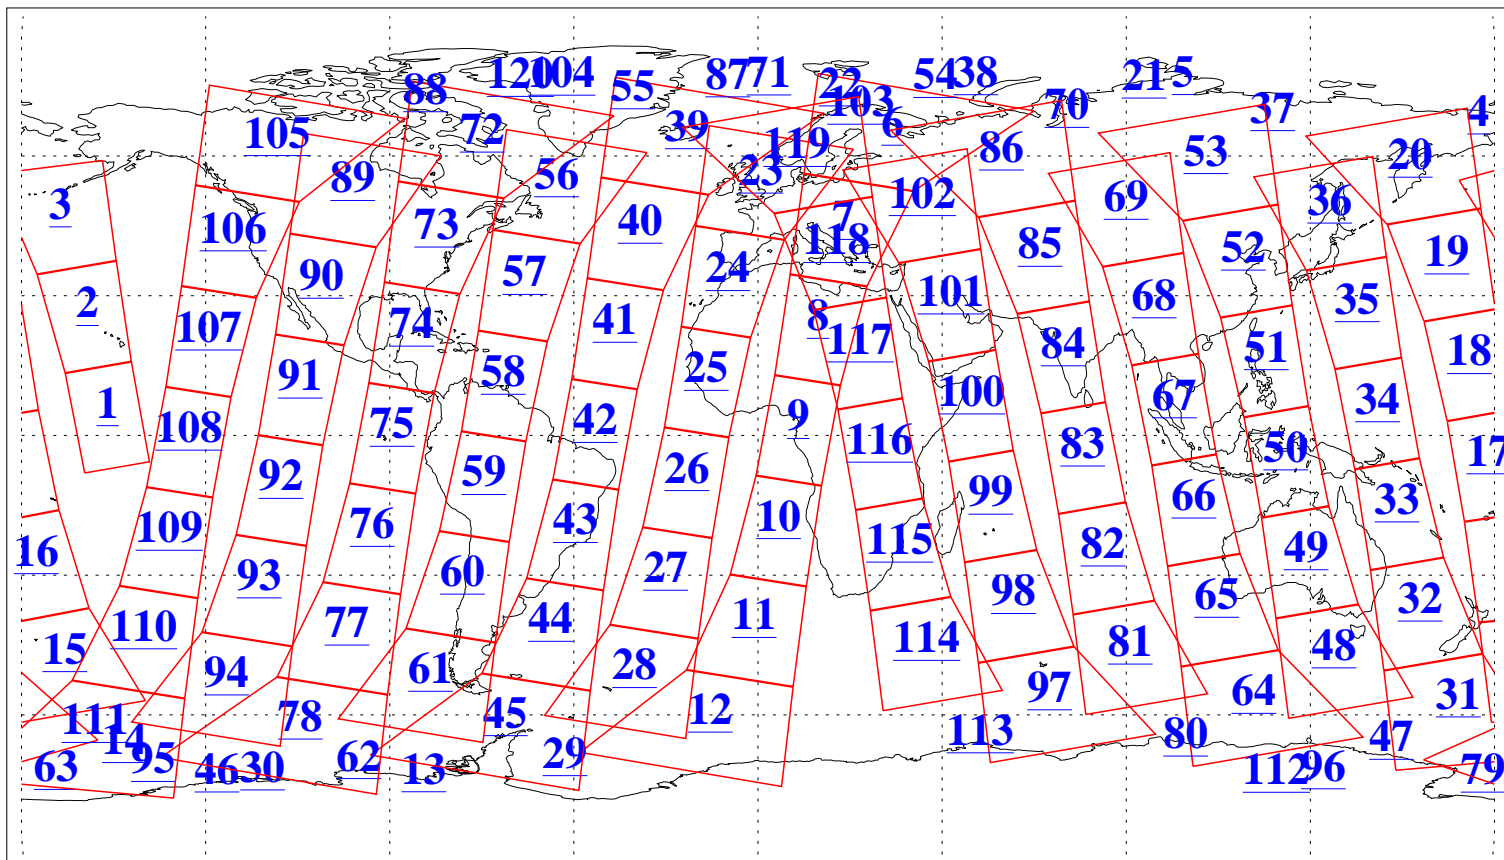

L1B Availability
AMSU Granules: 240
HSB Granules: 0
AIRS Granules: 239

5 Dec 2011
DoY 339
Aqua Day 3502
Granules: 1 to 120

Granules: 121 to 240

Legend: AMSU Available, HSB Available, AIRS Available

L1B Availability
AMSU Granules: 240
HSB Granules: 0
AIRS Granules: 239

5 Dec 2011
DoY 339
Aqua Day 3502

Ascending Granules

Descending Granules

Legend: AMSU Available, HSB Available, AIRS Available

L1B Availability
 AMSU Granules: 240
 HSB Granules: 0
 AIRS Granules: 239

5 Dec 2011
 DoY 339
 Aqua Day 3502

Northern Hemisphere Granules

Southern Hemisphere Granules

Legend: AMSU Available, HSB Available, AIRS Available