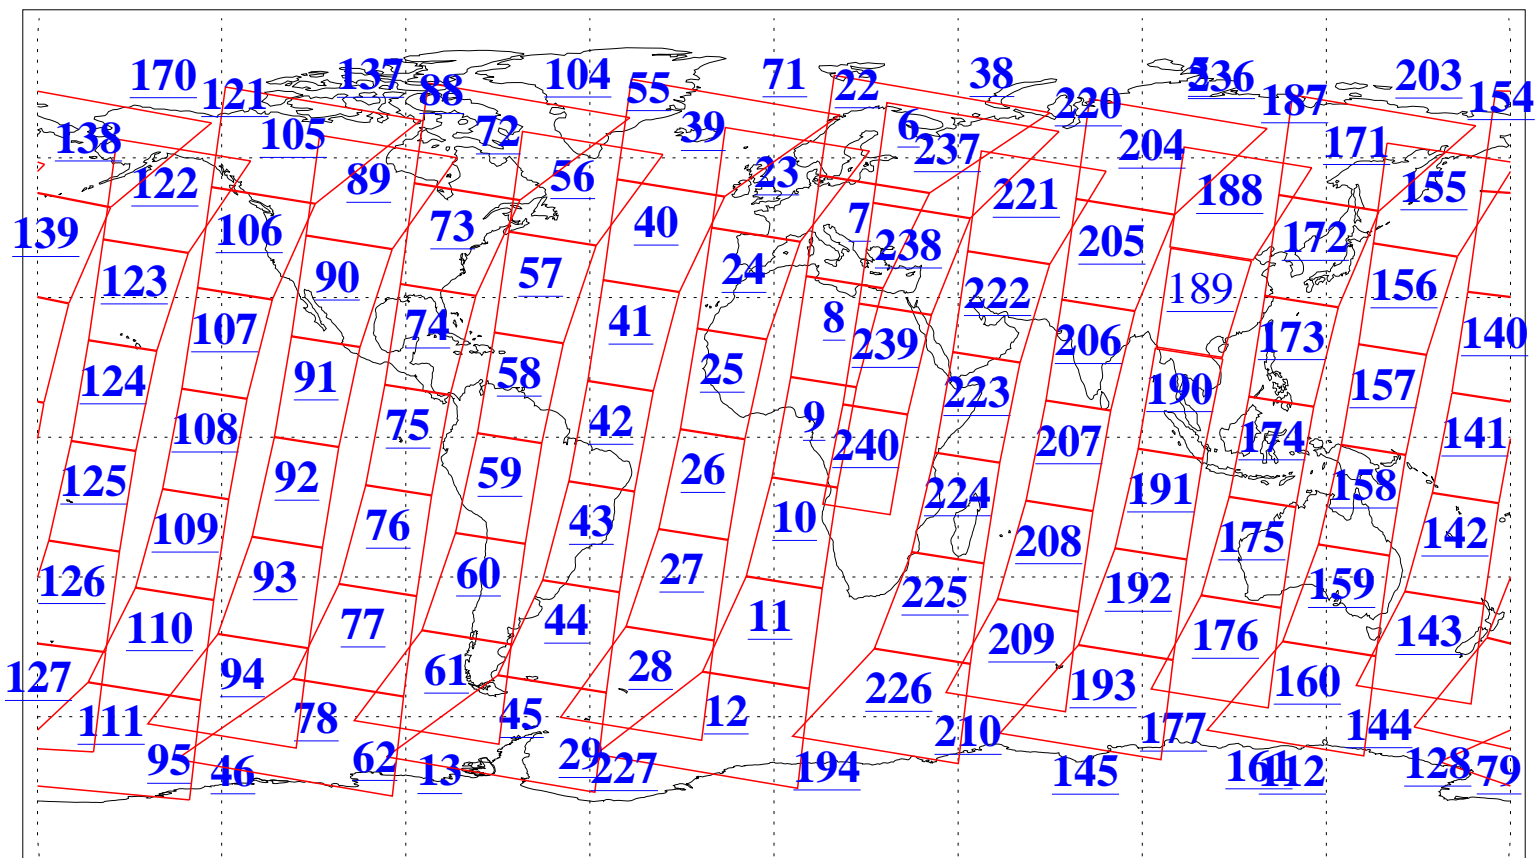

L1B Availability
AMSU Granules: 240
HSB Granules: 0
AIRS Granules: 239

5 Dec 2011
DoY 339
Aqua Day 3502
Granules: 1 to 120

Granules: 121 to 240

Legend: AMSU Available, HSB Available, AIRS Available

L1B Availability
AMSU Granules: 240
HSB Granules: 0
AIRS Granules: 239

5 Dec 2011
DoY 339
Aqua Day 3502

Ascending Granules

Descending Granules

Legend: AMSU Available, HSB Available, AIRS Available

L1B Availability
 AMSU Granules: 240
 HSB Granules: 0
 AIRS Granules: 239

5 Dec 2011
 DoY 339
 Aqua Day 3502

Northern Hemisphere Granules

Southern Hemisphere Granules

Legend: AMSU Available, HSB Available, AIRS Available