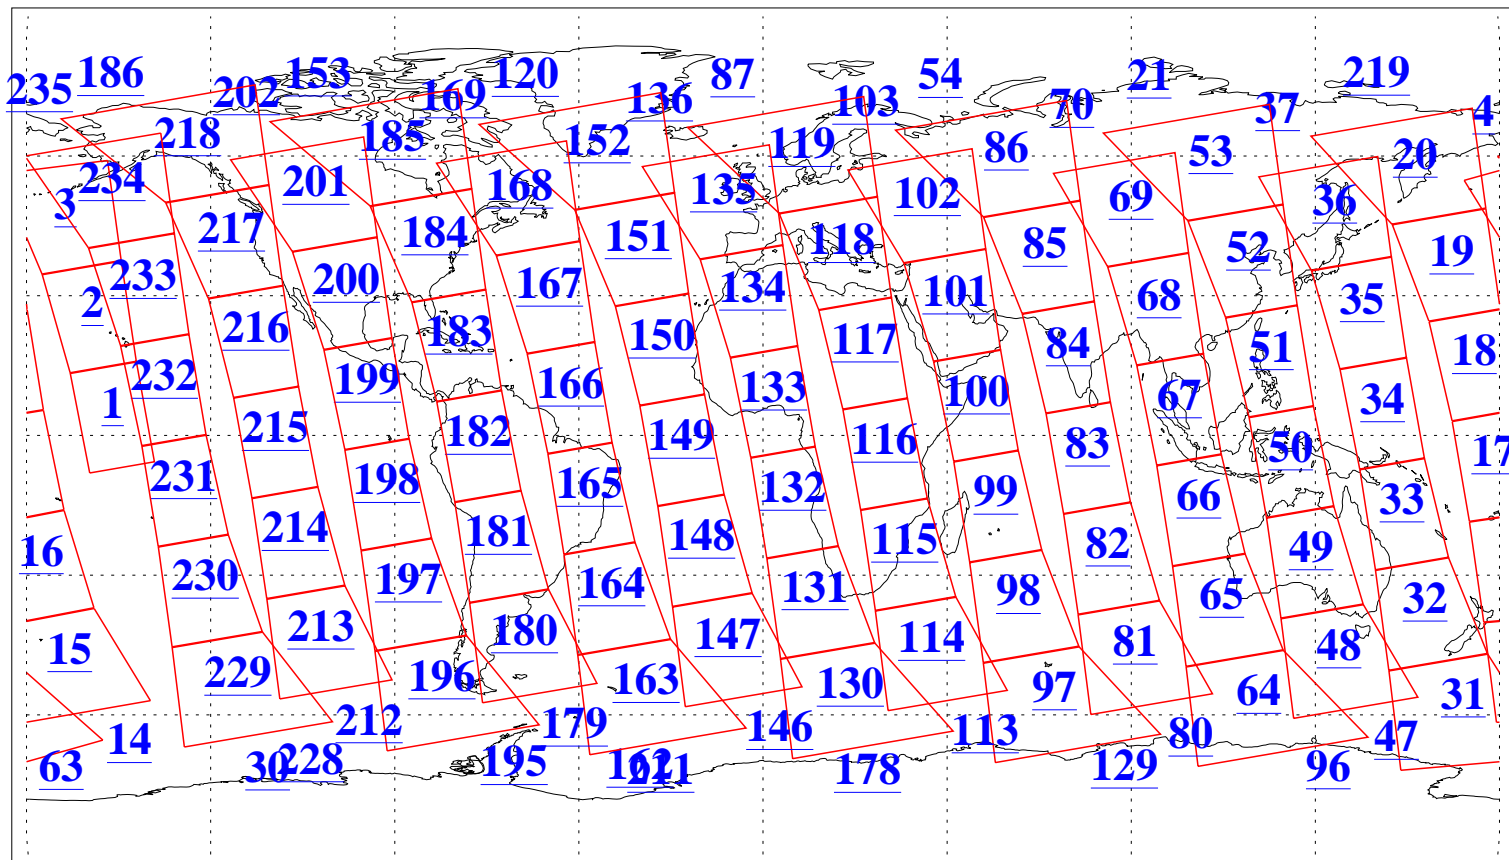

L1B Availability
AMSU Granules: 240
HSB Granules: 0
AIRS Granules: 239

5 Dec 2011
DoY 339
Aqua Day 3502
Granules: 1 to 120

Granules: 121 to 240

Legend: AMSU Available, HSB Available, AIRS Available

L1B Availability
AMSU Granules: 240
HSB Granules: 0
AIRS Granules: 239

5 Dec 2011
DoY 339
Aqua Day 3502

Ascending Granules

Descending Granules

Legend: AMSU Available, HSB Available, AIRS Available

L1B Availability
 AMSU Granules: 240
 HSB Granules: 0
 AIRS Granules: 239

5 Dec 2011
 DoY 339
 Aqua Day 3502

Northern Hemisphere Granules

Southern Hemisphere Granules

Legend: AMSU Available, HSB Available, AIRS Available