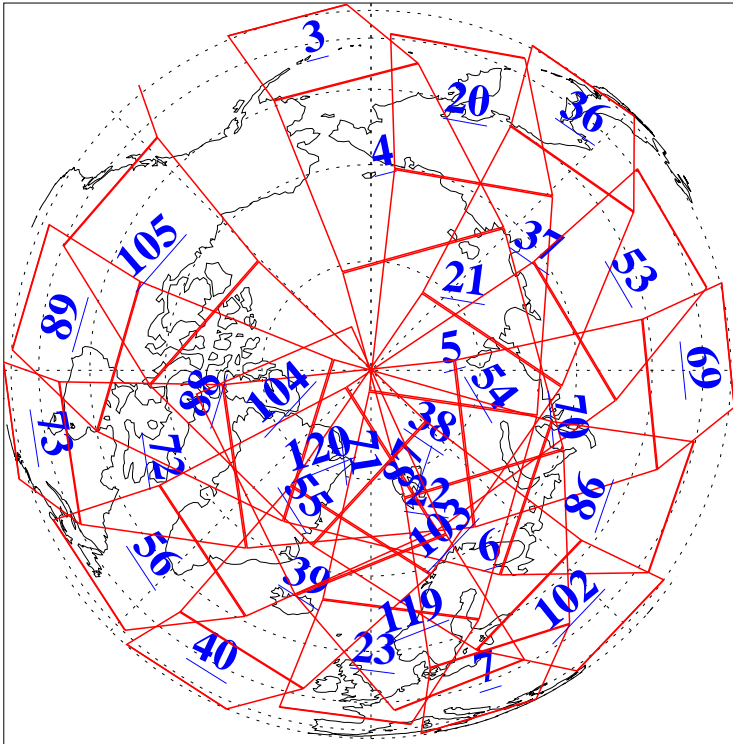

L1B Availability
AMSU Granules: 240
HSB Granules: 0
AIRS Granules: 239

5 Dec 2011
DoY 339
Aqua Day 3502
Granules: 1 to 120

Granules: 121 to 240

Legend: AMSU Available, HSB Available, AIRS Available

L1B Availability
AMSU Granules: 240
HSB Granules: 0
AIRS Granules: 239

5 Dec 2011
DoY 339
Aqua Day 3502

Ascending Granules

Descending Granules

Legend: AMSU Available, HSB Available, AIRS Available

L1B Availability
 AMSU Granules: 240
 HSB Granules: 0
 AIRS Granules: 239

5 Dec 2011
 DoY 339
 Aqua Day 3502

Northern Hemisphere Granules

Southern Hemisphere Granules

Legend: AMSU Available, HSB Available, AIRS Available