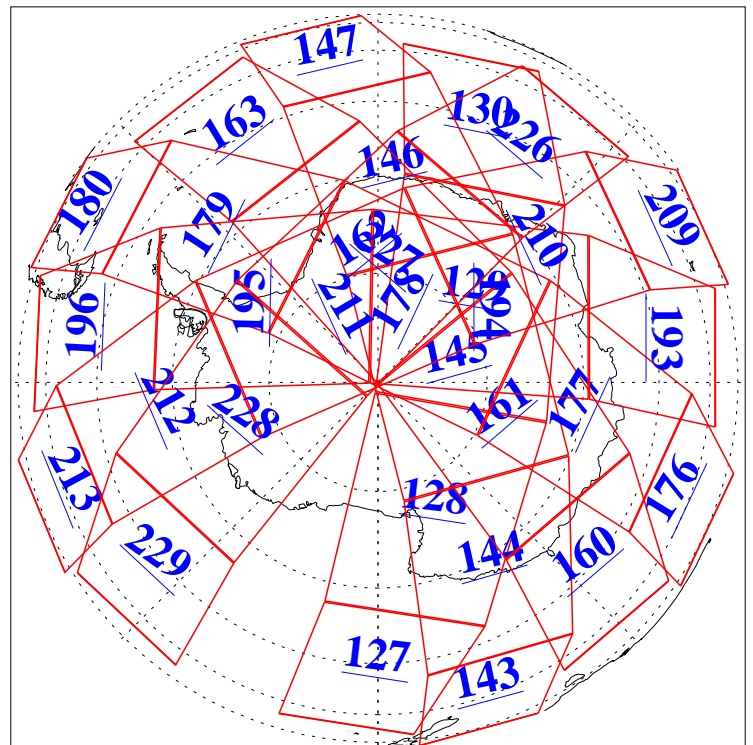

5 Dec 2011
DoY 339
Aqua Day 3502

Ascending Granules

Descending Granules

Legend: AMSU Available, HSB Available, AIRS Available

L1B Availability
 AMSU Granules: 240
 HSB Granules: 0
 AIRS Granules: 239

5 Dec 2011
 DoY 339
 Aqua Day 3502

Northern Hemisphere Granules

Southern Hemisphere Granules

Legend: AMSU Available, HSB Available, AIRS Available