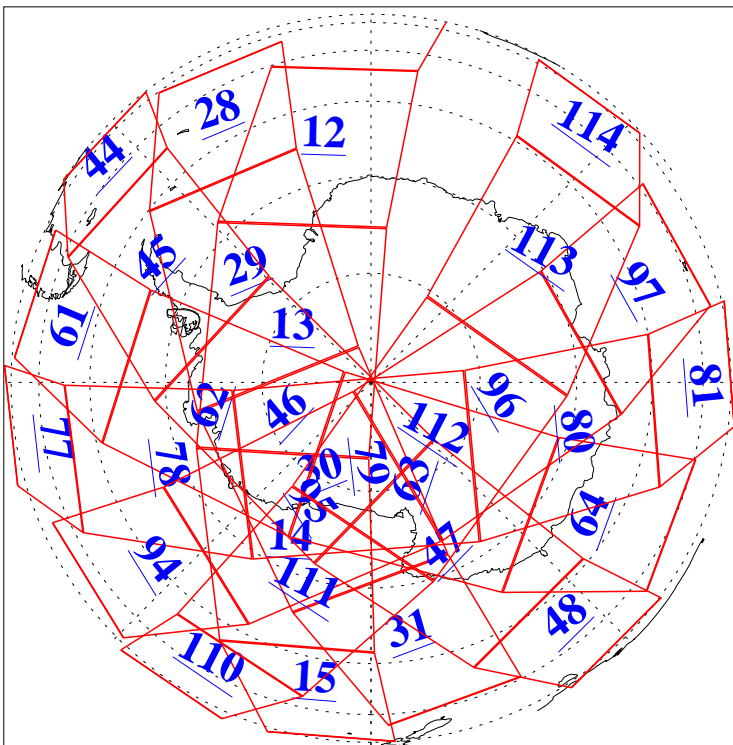

L1B Availability
AMSU Granules: 240
HSB Granules: 0
AIRS Granules: 239

5 Dec 2011
DoY 339
Aqua Day 3502
Granules: 1 to 120

Granules: 121 to 240

Legend: AMSU Available, HSB Available, AIRS Available

L1B Availability
AMSU Granules: 240
HSB Granules: 0
AIRS Granules: 239

5 Dec 2011
DoY 339
Aqua Day 3502

Ascending Granules

Descending Granules

Legend: AMSU Available, HSB Available, AIRS Available

L1B Availability
 AMSU Granules: 240
 HSB Granules: 0
 AIRS Granules: 239

5 Dec 2011
 DoY 339
 Aqua Day 3502

Northern Hemisphere Granules

Southern Hemisphere Granules

Legend: AMSU Available, HSB Available, AIRS Available