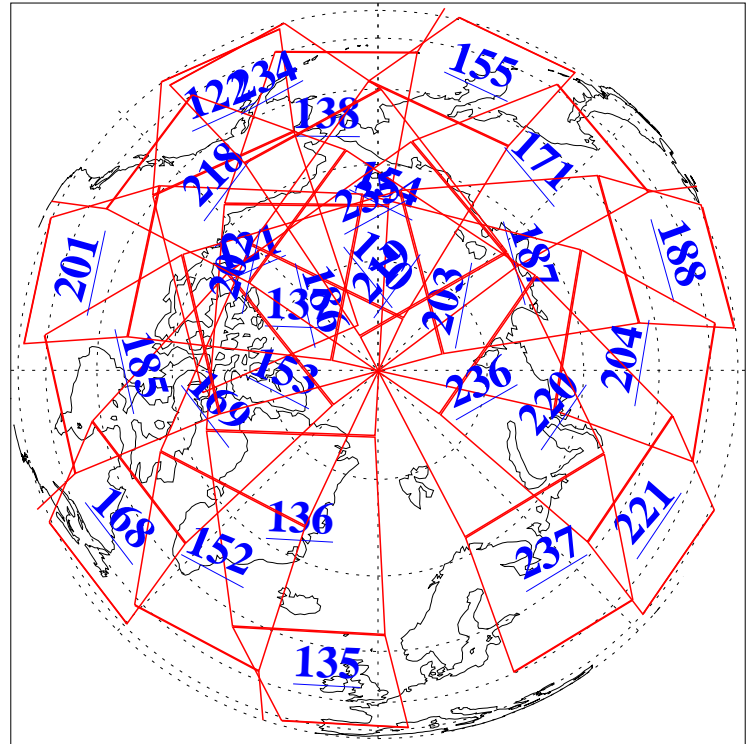

L1B Availability
AMSU Granules: 240
HSB Granules: 0
AIRS Granules: 239

5 Dec 2011
DoY 339
Aqua Day 3502
Granules: 1 to 120

Granules: 121 to 240

Legend: AMSU Available, HSB Available, AIRS Available

L1B Availability
AMSU Granules: 240
HSB Granules: 0
AIRS Granules: 239

5 Dec 2011
DoY 339
Aqua Day 3502

Ascending Granules

Descending Granules

Legend: AMSU Available, HSB Available, AIRS Available

L1B Availability
 AMSU Granules: 240
 HSB Granules: 0
 AIRS Granules: 239

5 Dec 2011
 DoY 339
 Aqua Day 3502

Northern Hemisphere Granules

Southern Hemisphere Granules

Legend: AMSU Available, HSB Available, AIRS Available