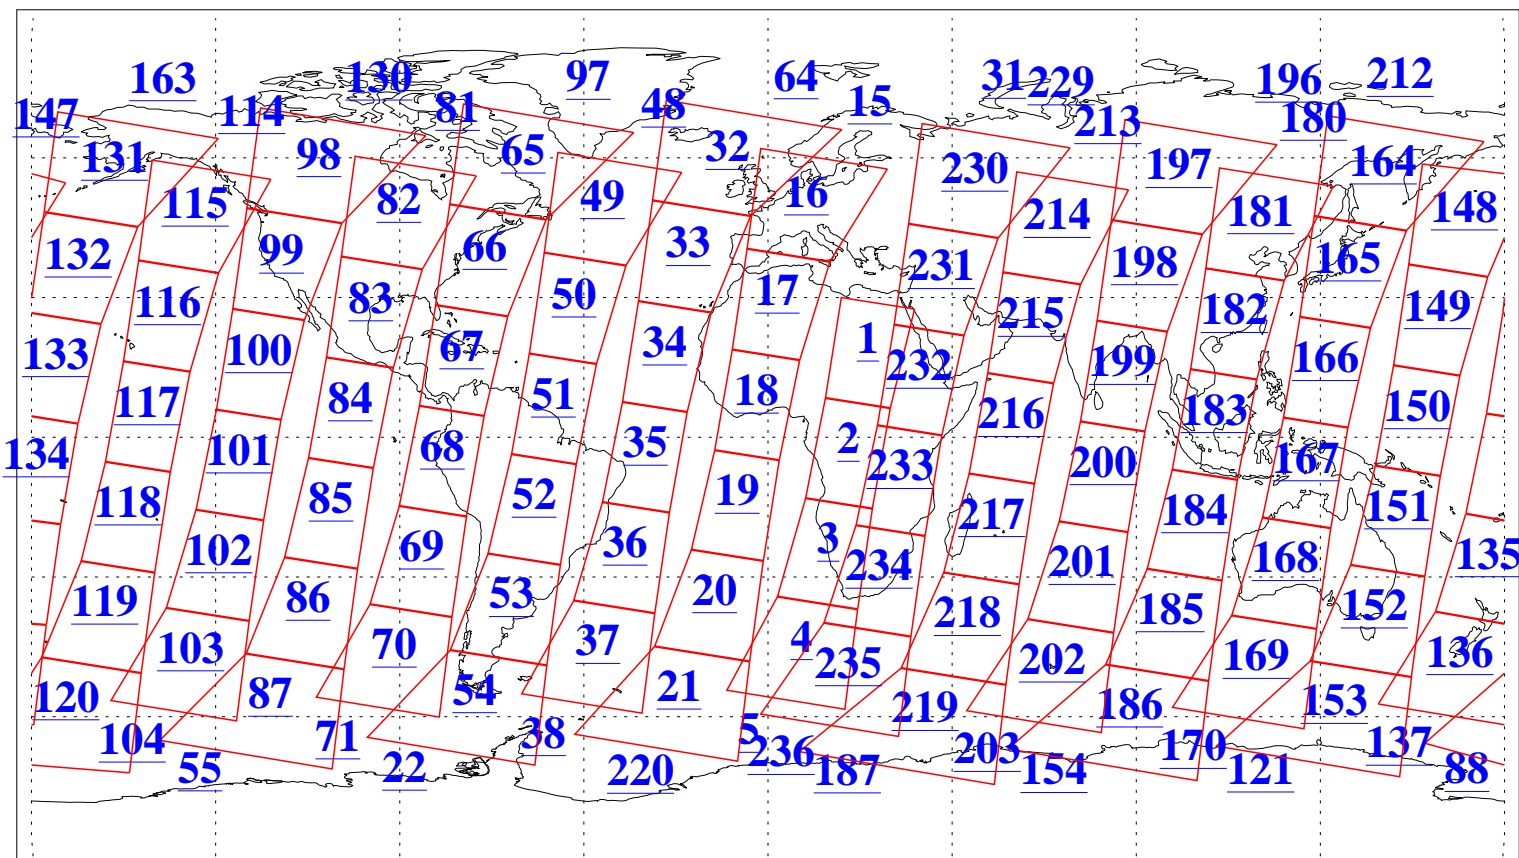

L1B Availability
AMSU Granules: 240
HSB Granules: 0
AIRS Granules: 240

4 Dec 2011
DoY 338
Aqua Day 3501
Granules: 1 to 120

Granules: 121 to 240

Legend: AMSU Available, HSB Available, AIRS Available

L1B Availability
AMSU Granules: 240
HSB Granules: 0
AIRS Granules: 240

4 Dec 2011
DoY 338
Aqua Day 3501
Ascending Granules

Descending Granules

Legend: AMSU Available, HSB Available, AIRS Available

L1B Availability
AMSU Granules: 240
HSB Granules: 0
AIRS Granules: 240

4 Dec 2011
DoY 338
Aqua Day 3501

Northern Hemisphere Granules

Southern Hemisphere Granules

Legend: AMSU Available, HSB Available, AIRS Available