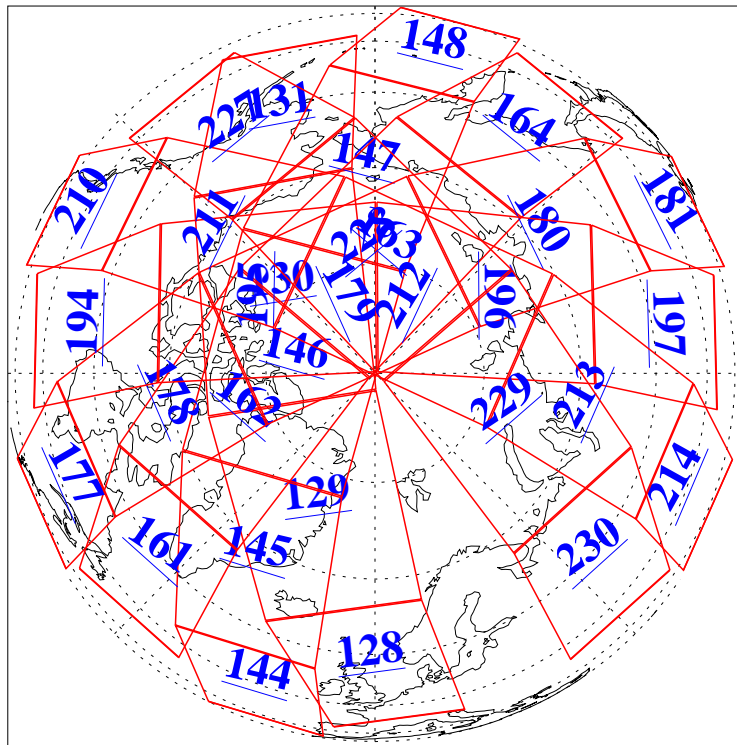

4 Dec 2011
DoY 338
Aqua Day 3501
Ascending Granules

Descending Granules

Legend: AMSU Available, HSB Available, AIRS Available

L1B Availability
AMSU Granules: 240
HSB Granules: 0
AIRS Granules: 240

4 Dec 2011
DoY 338
Aqua Day 3501

Northern Hemisphere Granules

Southern Hemisphere Granules

Legend: AMSU Available, HSB Available, AIRS Available