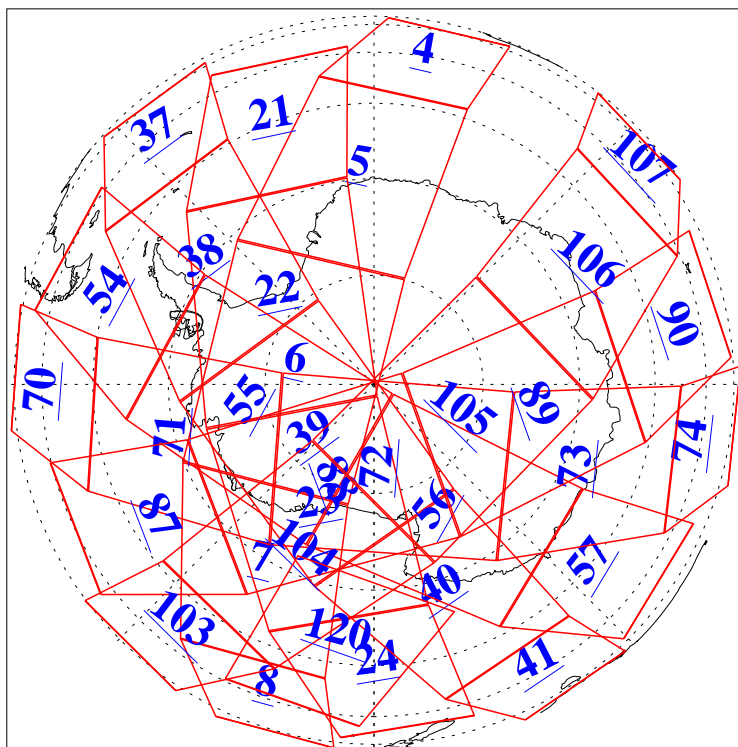

L1B Availability
AMSU Granules: 240
HSB Granules: 0
AIRS Granules: 240

4 Dec 2011
DoY 338
Aqua Day 3501
Granules: 1 to 120

Granules: 121 to 240

Legend: AMSU Available, HSB Available, AIRS Available

L1B Availability
AMSU Granules: 240
HSB Granules: 0
AIRS Granules: 240

4 Dec 2011
DoY 338
Aqua Day 3501
Ascending Granules

Descending Granules

Legend: AMSU Available, HSB Available, AIRS Available

L1B Availability
AMSU Granules: 240
HSB Granules: 0
AIRS Granules: 240

4 Dec 2011
DoY 338
Aqua Day 3501

Northern Hemisphere Granules

Southern Hemisphere Granules

Legend: AMSU Available, HSB Available, AIRS Available