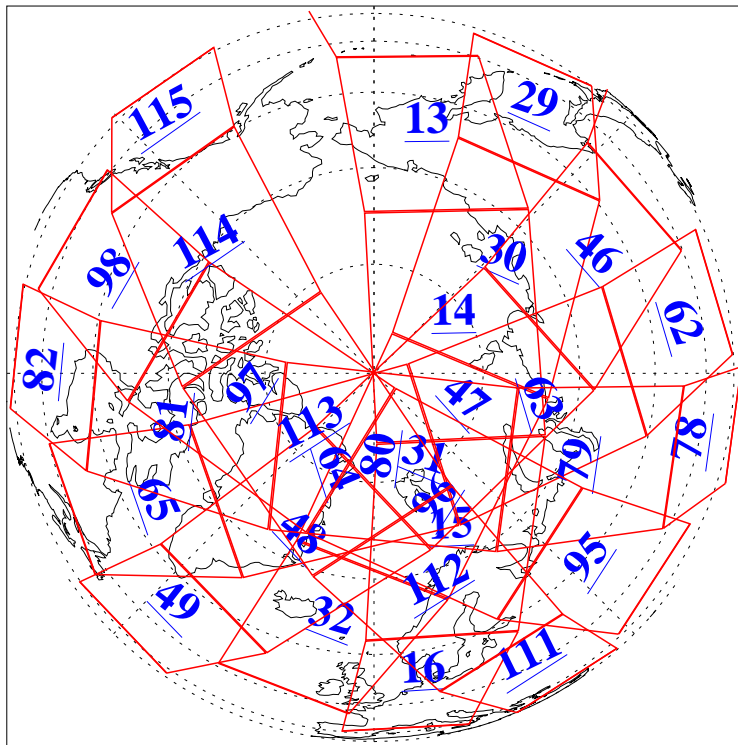

L1B Availability
AMSU Granules: 240
HSB Granules: 0
AIRS Granules: 240

4 Dec 2011
DoY 338
Aqua Day 3501
Granules: 1 to 120

Granules: 121 to 240

Legend: AMSU Available, HSB Available, AIRS Available

L1B Availability
AMSU Granules: 240
HSB Granules: 0
AIRS Granules: 240

4 Dec 2011
DoY 338
Aqua Day 3501
Ascending Granules

Descending Granules

Legend: AMSU Available, HSB Available, AIRS Available

L1B Availability
AMSU Granules: 240
HSB Granules: 0
AIRS Granules: 240

4 Dec 2011
DoY 338
Aqua Day 3501

Northern Hemisphere Granules

Southern Hemisphere Granules

Legend: AMSU Available, HSB Available, AIRS Available