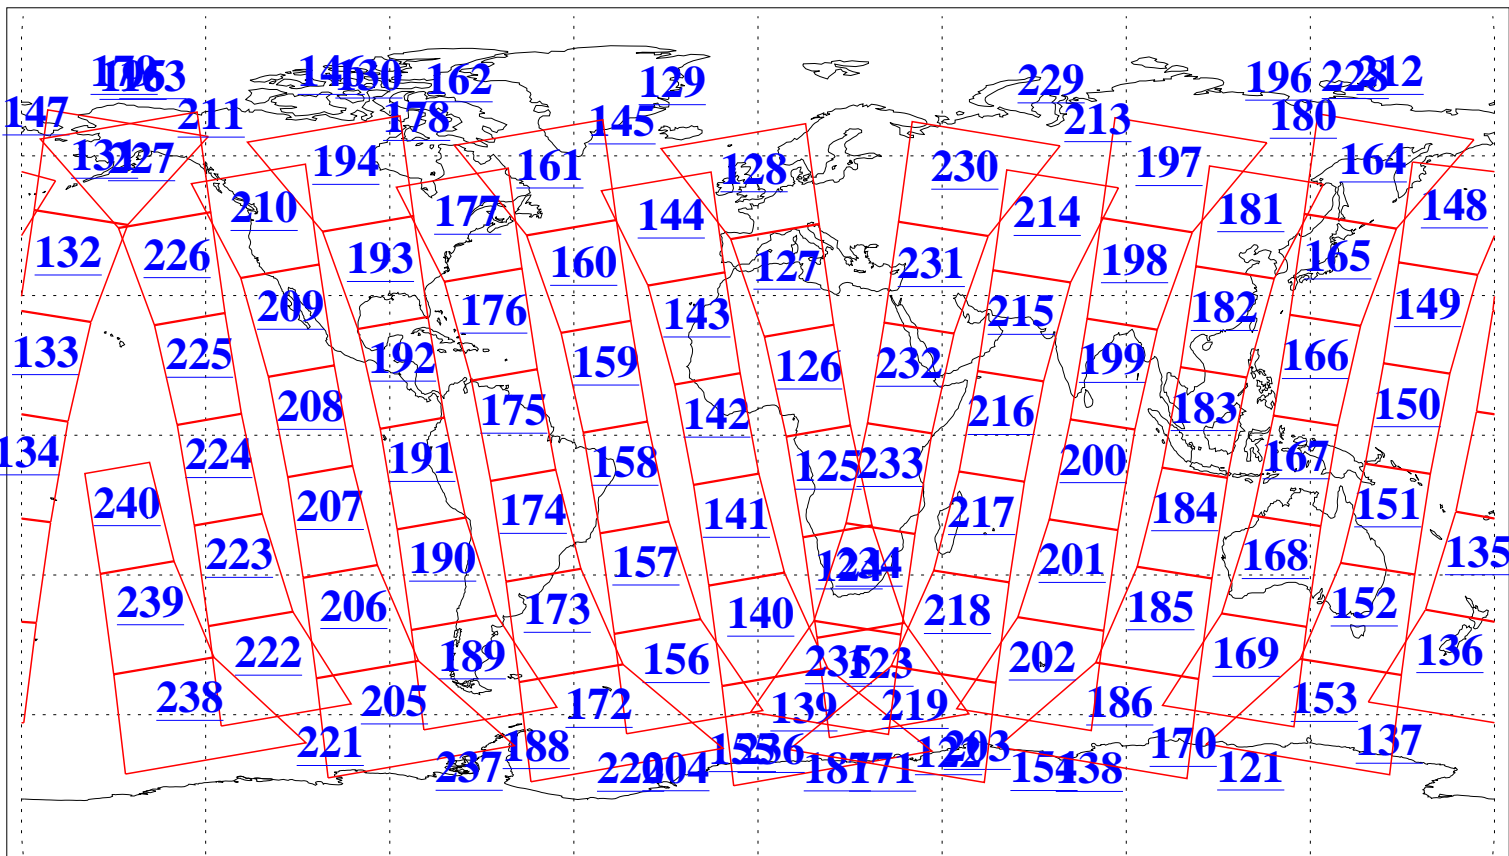

L1B Availability
AMSU Granules: 240
HSB Granules: 0
AIRS Granules: 240

4 Dec 2011
DoY 338
Aqua Day 3501
Granules: 1 to 120

Granules: 121 to 240

Legend: AMSU Available, HSB Available, AIRS Available

L1B Availability
AMSU Granules: 240
HSB Granules: 0
AIRS Granules: 240

4 Dec 2011
DoY 338
Aqua Day 3501
Ascending Granules

Descending Granules

Legend: AMSU Available, HSB Available, AIRS Available

L1B Availability
AMSU Granules: 240
HSB Granules: 0
AIRS Granules: 240

4 Dec 2011
DoY 338
Aqua Day 3501

Northern Hemisphere Granules

Southern Hemisphere Granules

Legend: AMSU Available, HSB Available, AIRS Available