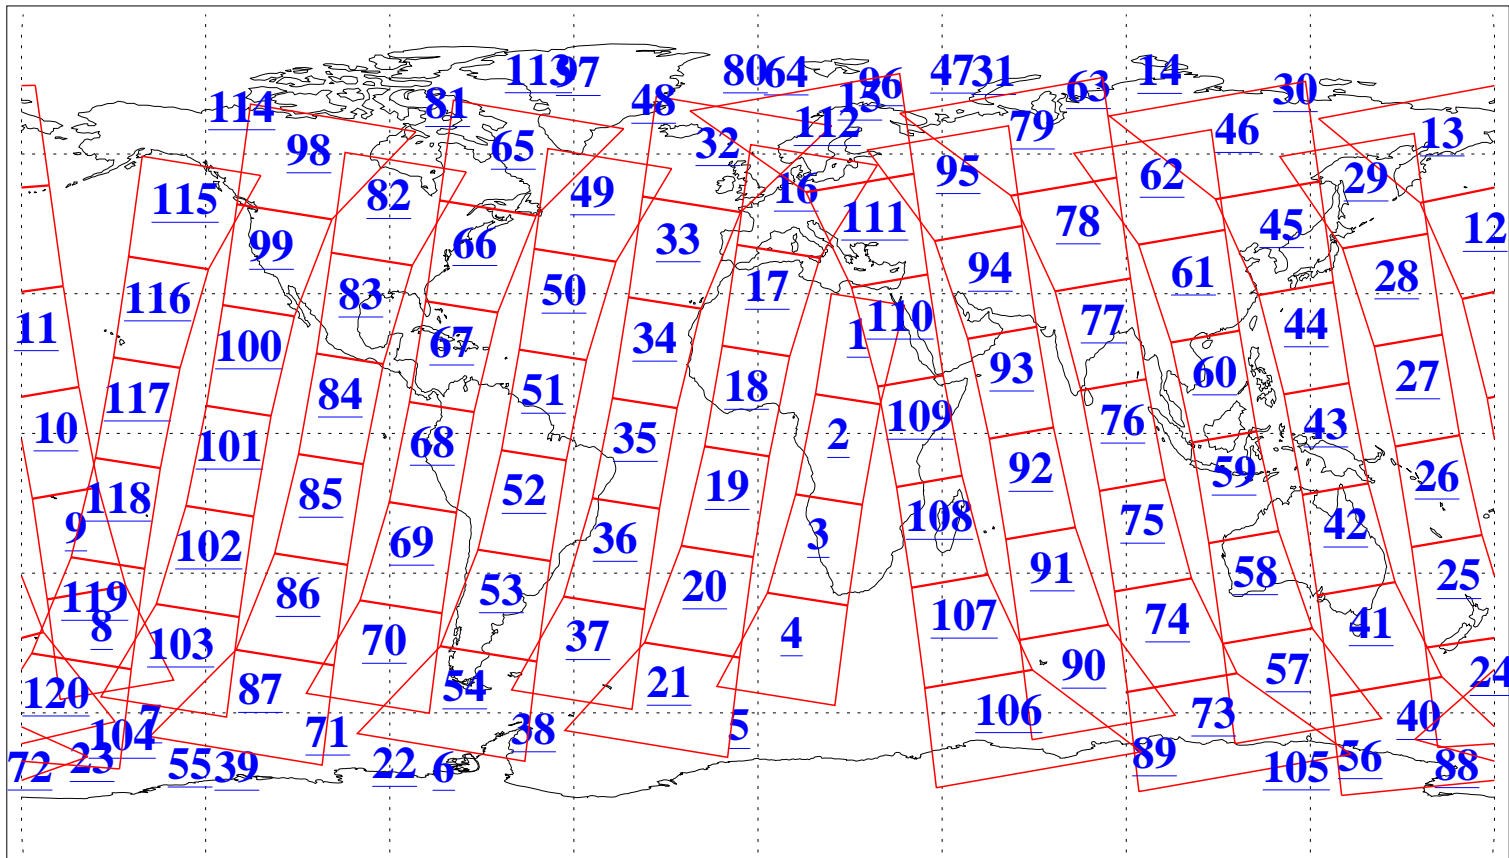

L1B Availability
AMSU Granules: 240
HSB Granules: 0
AIRS Granules: 240

4 Dec 2011
DoY 338
Aqua Day 3501
Granules: 1 to 120

Granules: 121 to 240

Legend: AMSU Available, HSB Available, AIRS Available

L1B Availability
AMSU Granules: 240
HSB Granules: 0
AIRS Granules: 240

4 Dec 2011
DoY 338
Aqua Day 3501
Ascending Granules

Descending Granules

Legend: AMSU Available, HSB Available, AIRS Available

L1B Availability
AMSU Granules: 240
HSB Granules: 0
AIRS Granules: 240

4 Dec 2011
DoY 338
Aqua Day 3501

Northern Hemisphere Granules

Southern Hemisphere Granules

Legend: AMSU Available, HSB Available, AIRS Available