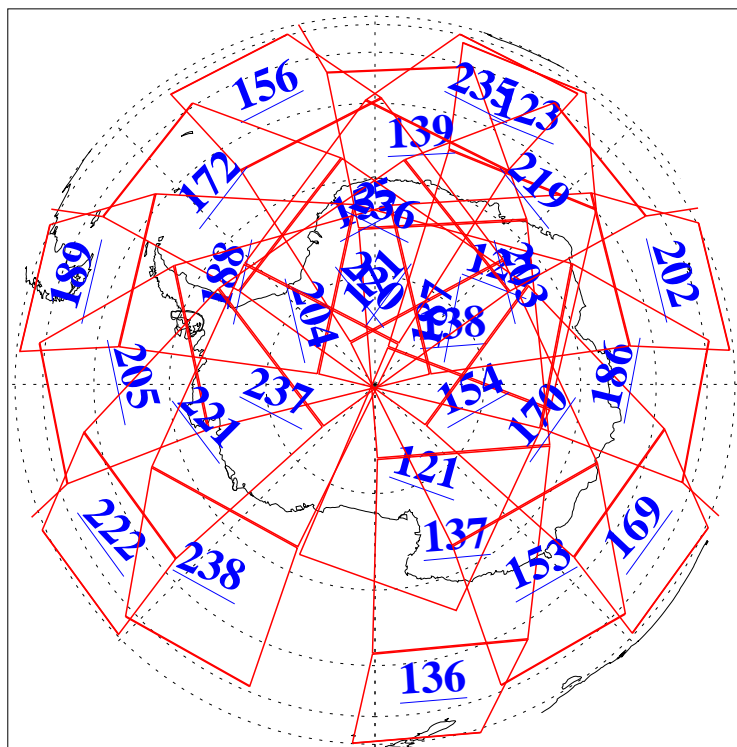

L1B Availability
AMSU Granules: 240
HSB Granules: 0
AIRS Granules: 240

4 Dec 2011
DoY 338
Aqua Day 3501
Granules: 1 to 120

Granules: 121 to 240

Legend: AMSU Available, HSB Available, AIRS Available

L1B Availability
AMSU Granules: 240
HSB Granules: 0
AIRS Granules: 240

4 Dec 2011
DoY 338
Aqua Day 3501
Ascending Granules

Descending Granules

Legend: AMSU Available, HSB Available, AIRS Available

L1B Availability
AMSU Granules: 240
HSB Granules: 0
AIRS Granules: 240

4 Dec 2011
DoY 338
Aqua Day 3501

Northern Hemisphere Granules

Southern Hemisphere Granules

Legend: AMSU Available, HSB Available, AIRS Available