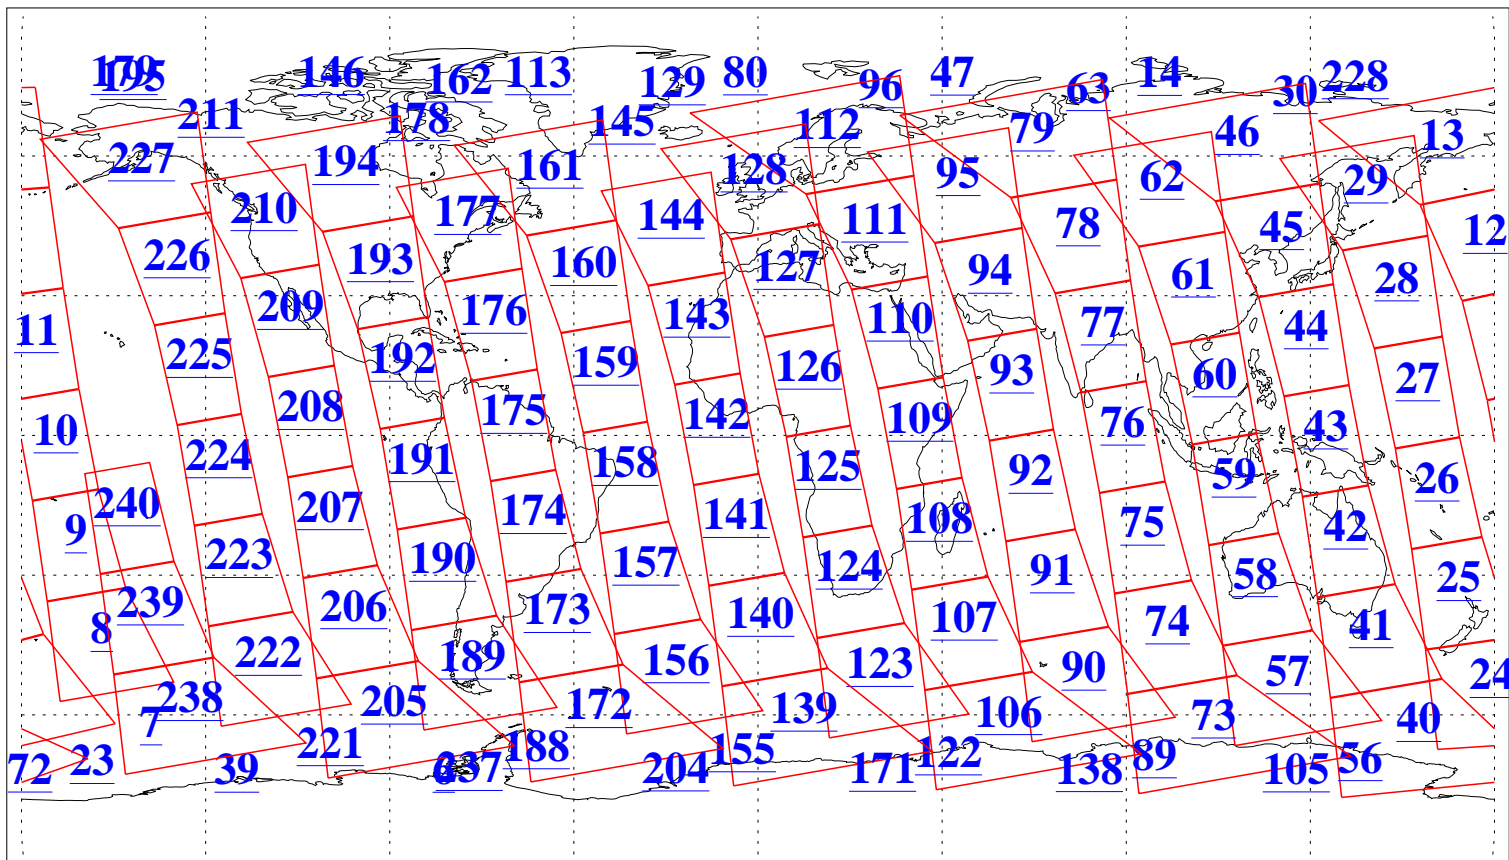

L1B Availability
AMSU Granules: 240
HSB Granules: 0
AIRS Granules: 240

4 Dec 2011
DoY 338
Aqua Day 3501
Granules: 1 to 120

Granules: 121 to 240

Legend: AMSU Available, HSB Available, AIRS Available

L1B Availability
AMSU Granules: 240
HSB Granules: 0
AIRS Granules: 240

4 Dec 2011
DoY 338
Aqua Day 3501
Ascending Granules

Descending Granules

Legend: AMSU Available, HSB Available, AIRS Available

L1B Availability
AMSU Granules: 240
HSB Granules: 0
AIRS Granules: 240

4 Dec 2011
DoY 338
Aqua Day 3501

Northern Hemisphere Granules

Southern Hemisphere Granules

Legend: AMSU Available, HSB Available, AIRS Available