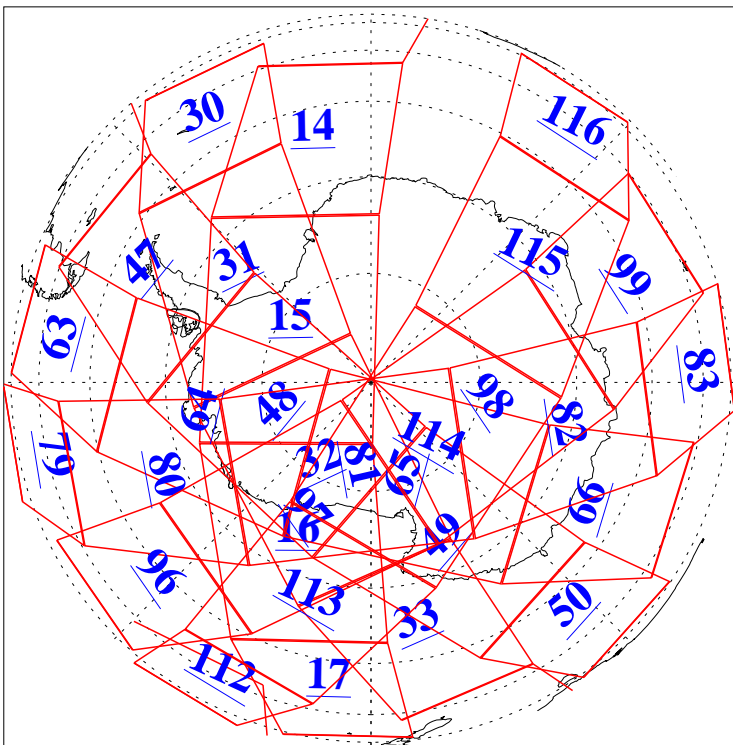

L1B Availability
AMSU Granules: 240
HSB Granules: 0
AIRS Granules: 240

3 Dec 2011
DoY 337
Aqua Day 3500
Granules: 1 to 120

Granules: 121 to 240

Legend: AMSU Available, HSB Available, AIRS Available

L1B Availability
AMSU Granules: 240
HSB Granules: 0
AIRS Granules: 240

3 Dec 2011
DoY 337
Aqua Day 3500

Ascending Granules

Descending Granules

Legend: AMSU Available, HSB Available, AIRS Available

L1B Availability
 AMSU Granules: 240
 HSB Granules: 0
 AIRS Granules: 240

3 Dec 2011
 DoY 337
 Aqua Day 3500

Northern Hemisphere Granules

Southern Hemisphere Granules

Legend: AMSU Available, HSB Available, AIRS Available