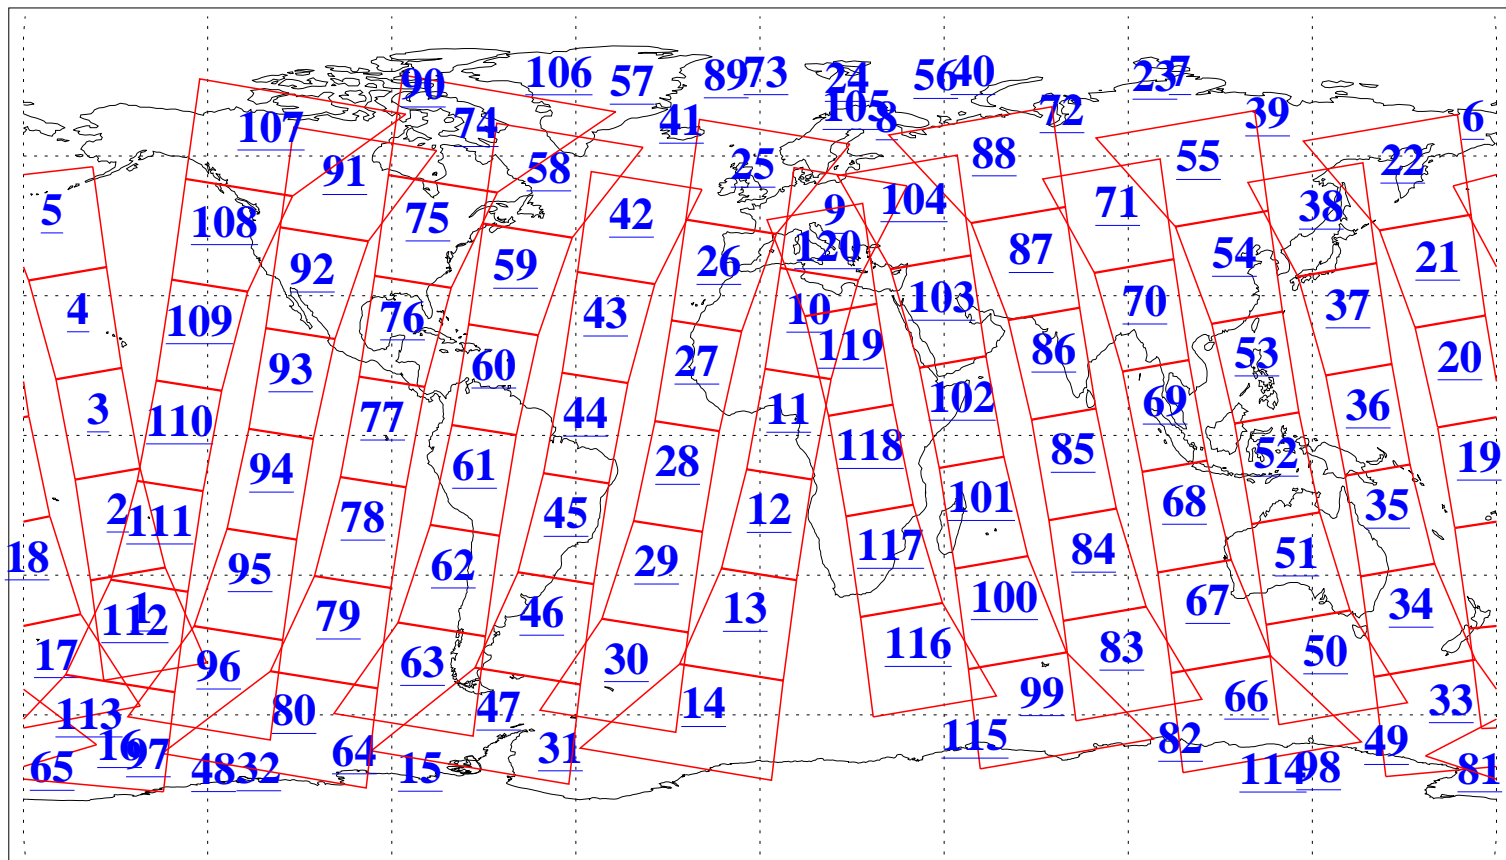

L1B Availability
AMSU Granules: 240
HSB Granules: 0
AIRS Granules: 240

3 Dec 2011
DoY 337
Aqua Day 3500
Granules: 1 to 120

Granules: 121 to 240

Legend: AMSU Available, HSB Available, AIRS Available

L1B Availability
AMSU Granules: 240
HSB Granules: 0
AIRS Granules: 240

3 Dec 2011
DoY 337
Aqua Day 3500

Ascending Granules

Descending Granules

Legend: AMSU Available, HSB Available, AIRS Available

L1B Availability
 AMSU Granules: 240
 HSB Granules: 0
 AIRS Granules: 240

3 Dec 2011
 DoY 337
 Aqua Day 3500

Northern Hemisphere Granules

Southern Hemisphere Granules

Legend: AMSU Available, HSB Available, AIRS Available