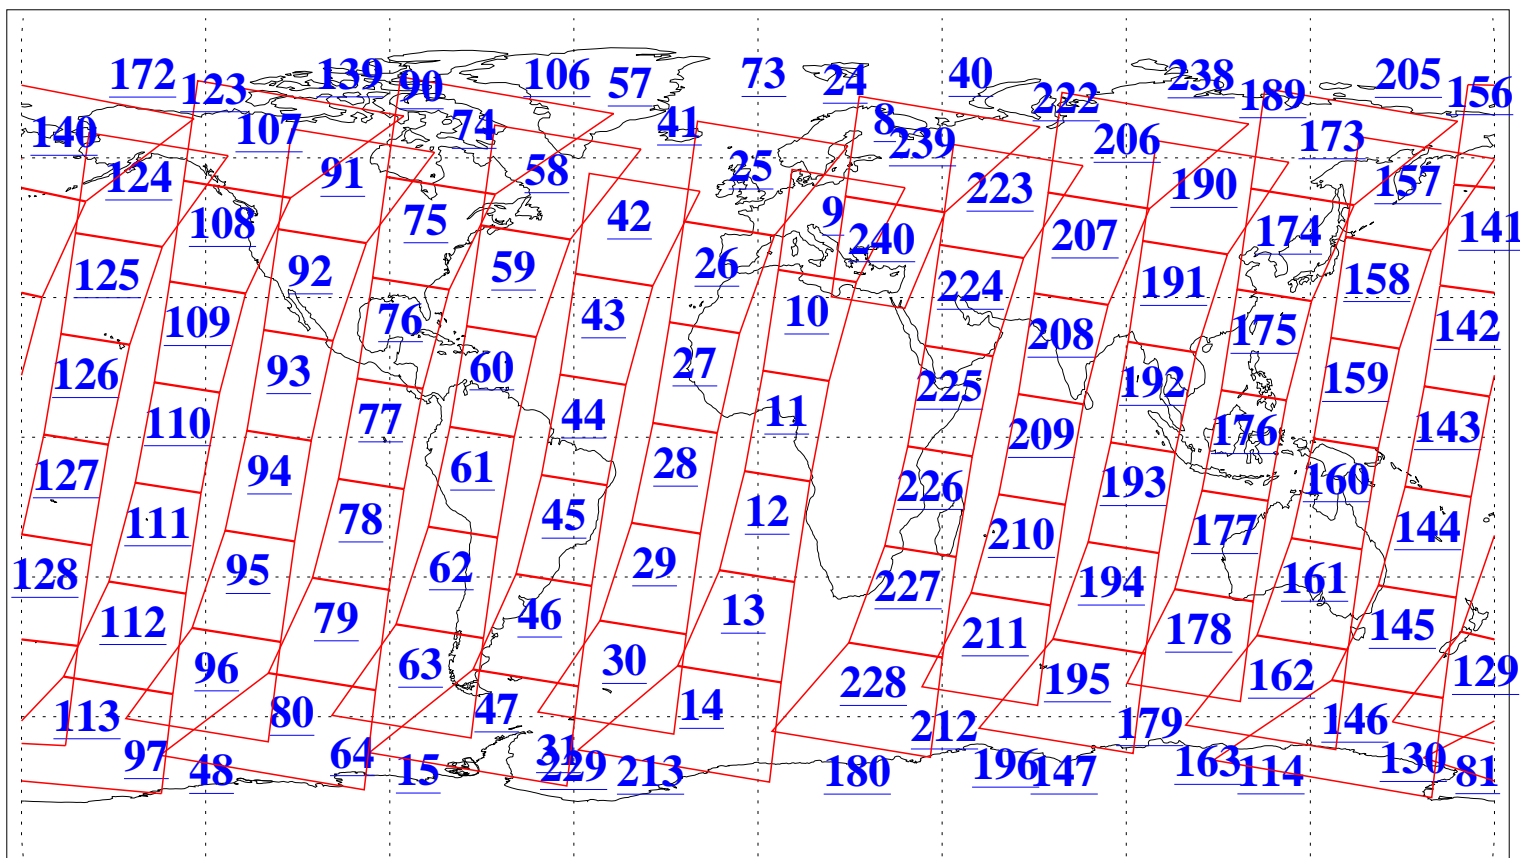

L1B Availability
AMSU Granules: 240
HSB Granules: 0
AIRS Granules: 240

3 Dec 2011
DoY 337
Aqua Day 3500
Granules: 1 to 120

Granules: 121 to 240

Legend: AMSU Available, HSB Available, AIRS Available

L1B Availability
AMSU Granules: 240
HSB Granules: 0
AIRS Granules: 240

3 Dec 2011
DoY 337
Aqua Day 3500

Ascending Granules

Descending Granules

Legend: AMSU Available, HSB Available, AIRS Available

L1B Availability
 AMSU Granules: 240
 HSB Granules: 0
 AIRS Granules: 240

3 Dec 2011
 DoY 337
 Aqua Day 3500

Northern Hemisphere Granules

Southern Hemisphere Granules

Legend: AMSU Available, HSB Available, AIRS Available