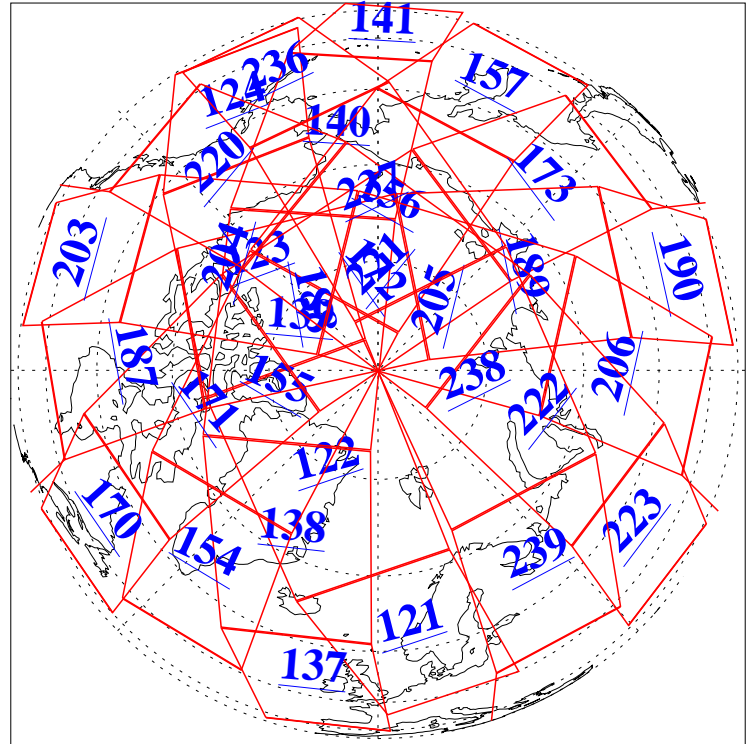

L1B Availability
AMSU Granules: 240
HSB Granules: 0
AIRS Granules: 240

3 Dec 2011
DoY 337
Aqua Day 3500
Granules: 1 to 120

Granules: 121 to 240

Legend: AMSU Available, HSB Available, AIRS Available

L1B Availability
AMSU Granules: 240
HSB Granules: 0
AIRS Granules: 240

3 Dec 2011
DoY 337
Aqua Day 3500

Ascending Granules

Descending Granules

Legend: AMSU Available, HSB Available, AIRS Available

L1B Availability
 AMSU Granules: 240
 HSB Granules: 0
 AIRS Granules: 240

3 Dec 2011
 DoY 337
 Aqua Day 3500

Northern Hemisphere Granules

Southern Hemisphere Granules

Legend: AMSU Available, HSB Available, AIRS Available