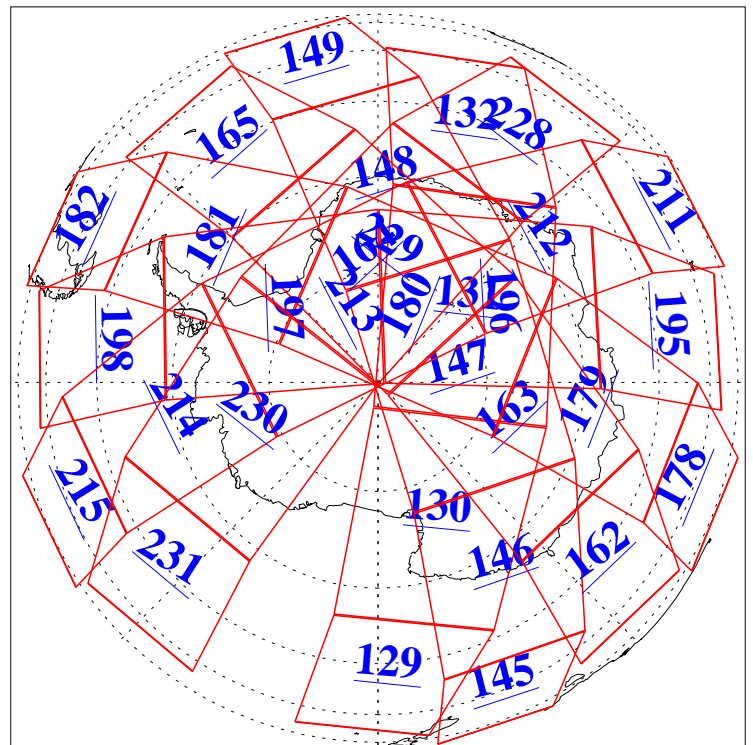

L1B Availability
AMSU Granules: 240
HSB Granules: 0
AIRS Granules: 240

3 Dec 2011
DoY 337
Aqua Day 3500
Granules: 1 to 120

Granules: 121 to 240

Legend: AMSU Available, HSB Available, AIRS Available

L1B Availability
AMSU Granules: 240
HSB Granules: 0
AIRS Granules: 240

3 Dec 2011
DoY 337
Aqua Day 3500

Ascending Granules

Descending Granules

Legend: AMSU Available, HSB Available, AIRS Available

L1B Availability
 AMSU Granules: 240
 HSB Granules: 0
 AIRS Granules: 240

3 Dec 2011
 DoY 337
 Aqua Day 3500

Northern Hemisphere Granules

Southern Hemisphere Granules

Legend: AMSU Available, HSB Available, AIRS Available