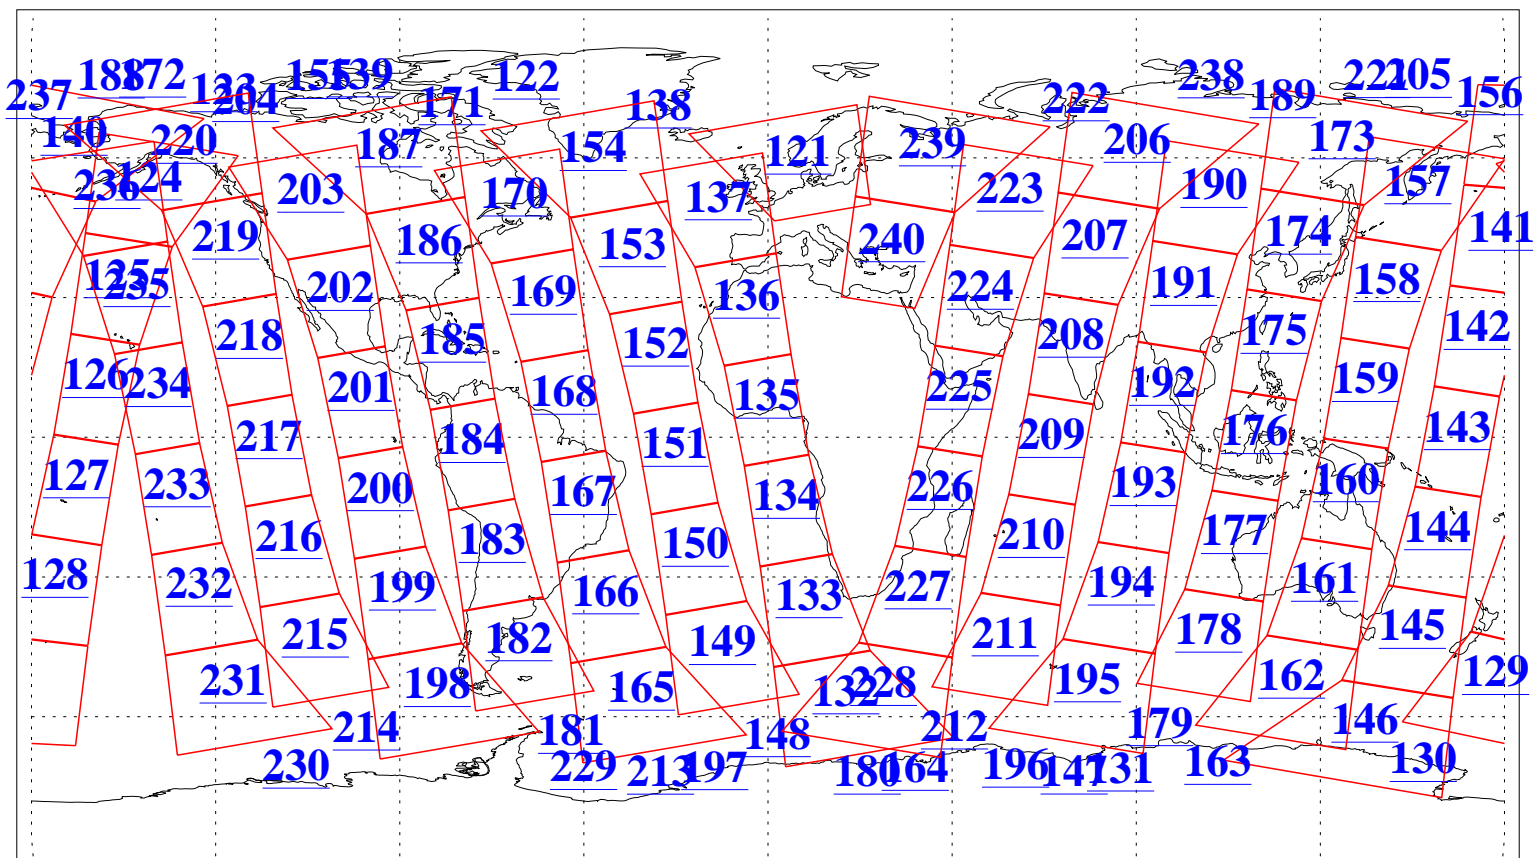

L1B Availability
AMSU Granules: 240
HSB Granules: 0
AIRS Granules: 240

3 Dec 2011
DoY 337
Aqua Day 3500
Granules: 1 to 120

Granules: 121 to 240

Legend: AMSU Available, HSB Available, AIRS Available

L1B Availability
AMSU Granules: 240
HSB Granules: 0
AIRS Granules: 240

3 Dec 2011
DoY 337
Aqua Day 3500

Ascending Granules

Descending Granules

Legend: AMSU Available, HSB Available, AIRS Available

L1B Availability
 AMSU Granules: 240
 HSB Granules: 0
 AIRS Granules: 240

3 Dec 2011
 DoY 337
 Aqua Day 3500

Northern Hemisphere Granules

Southern Hemisphere Granules

Legend: AMSU Available, HSB Available, AIRS Available