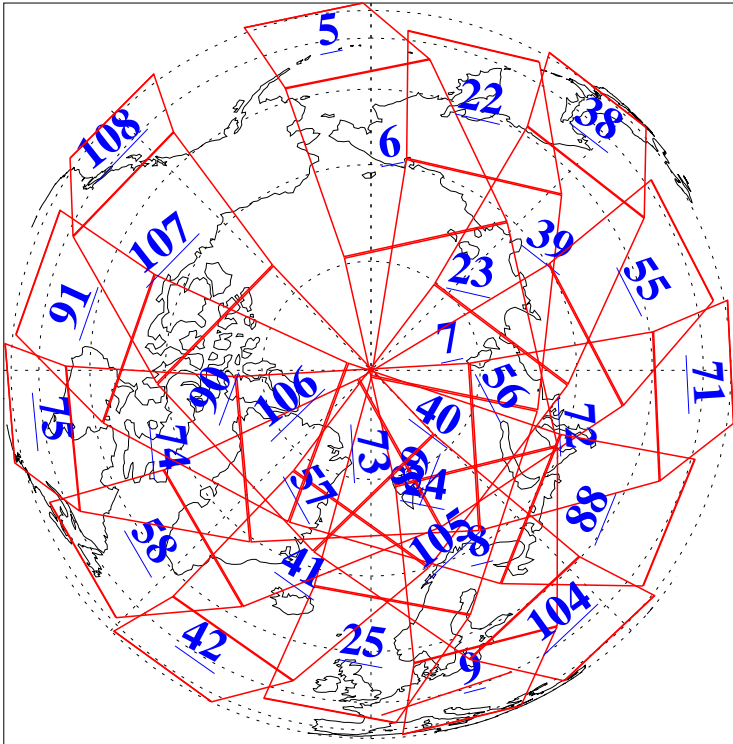

L1B Availability
AMSU Granules: 240
HSB Granules: 0
AIRS Granules: 240

3 Dec 2011
DoY 337
Aqua Day 3500
Granules: 1 to 120

Granules: 121 to 240

Legend: AMSU Available, HSB Available, AIRS Available

L1B Availability
AMSU Granules: 240
HSB Granules: 0
AIRS Granules: 240

3 Dec 2011
DoY 337
Aqua Day 3500

Ascending Granules

Descending Granules

Legend: AMSU Available, HSB Available, AIRS Available

L1B Availability
 AMSU Granules: 240
 HSB Granules: 0
 AIRS Granules: 240

3 Dec 2011
 DoY 337
 Aqua Day 3500

Northern Hemisphere Granules

Southern Hemisphere Granules

Legend: AMSU Available, HSB Available, AIRS Available