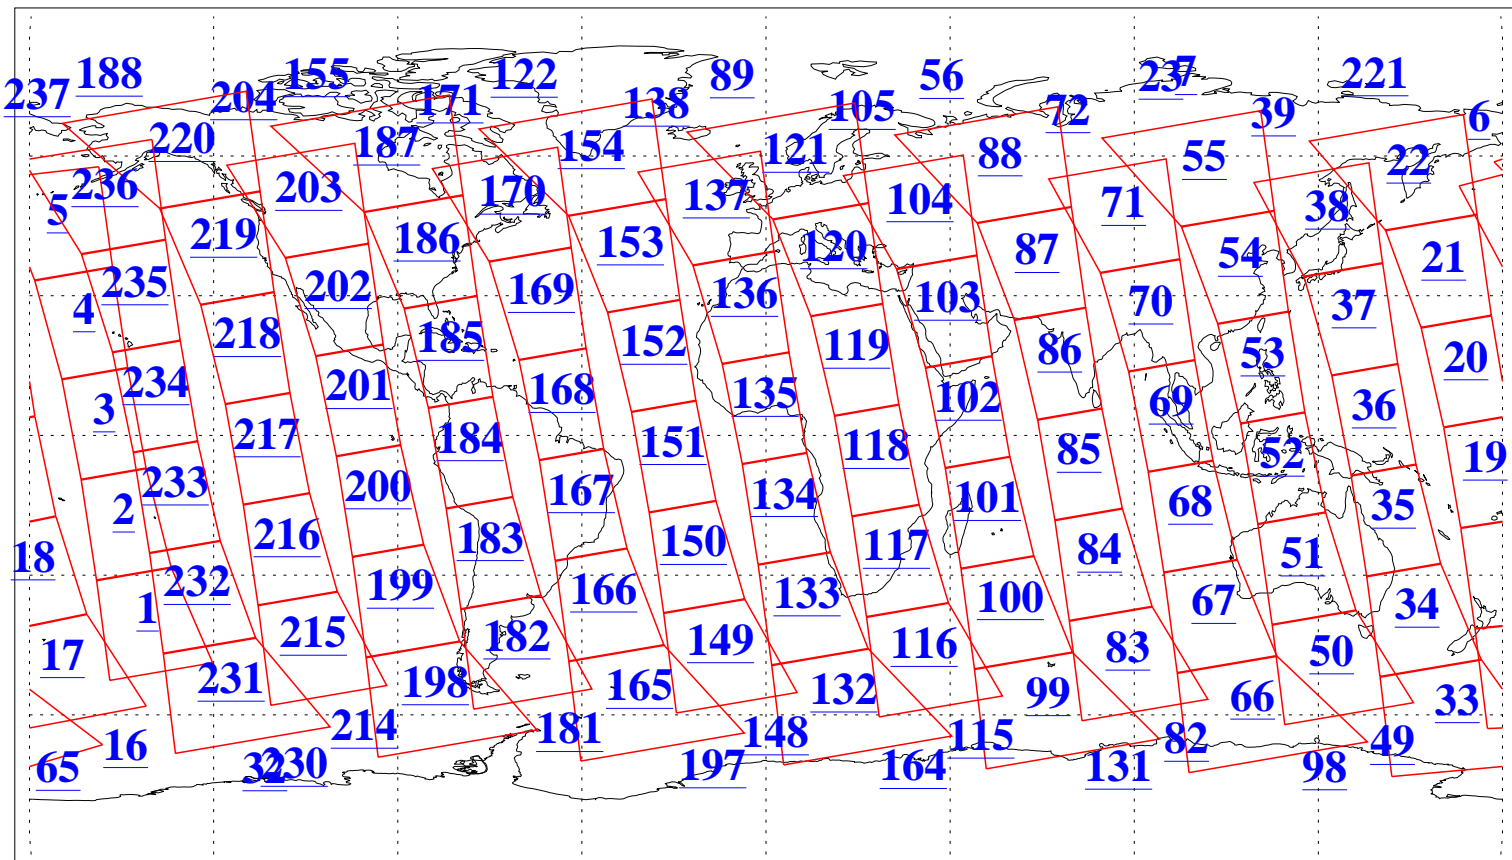

L1B Availability
AMSU Granules: 240
HSB Granules: 0
AIRS Granules: 240

3 Dec 2011
DoY 337
Aqua Day 3500
Granules: 1 to 120

Granules: 121 to 240

Legend: AMSU Available, HSB Available, AIRS Available

L1B Availability
AMSU Granules: 240
HSB Granules: 0
AIRS Granules: 240

3 Dec 2011
DoY 337
Aqua Day 3500

Ascending Granules

Descending Granules

Legend: AMSU Available, HSB Available, AIRS Available

L1B Availability
 AMSU Granules: 240
 HSB Granules: 0
 AIRS Granules: 240

3 Dec 2011
 DoY 337
 Aqua Day 3500

Northern Hemisphere Granules

Southern Hemisphere Granules

Legend: AMSU Available, HSB Available, AIRS Available