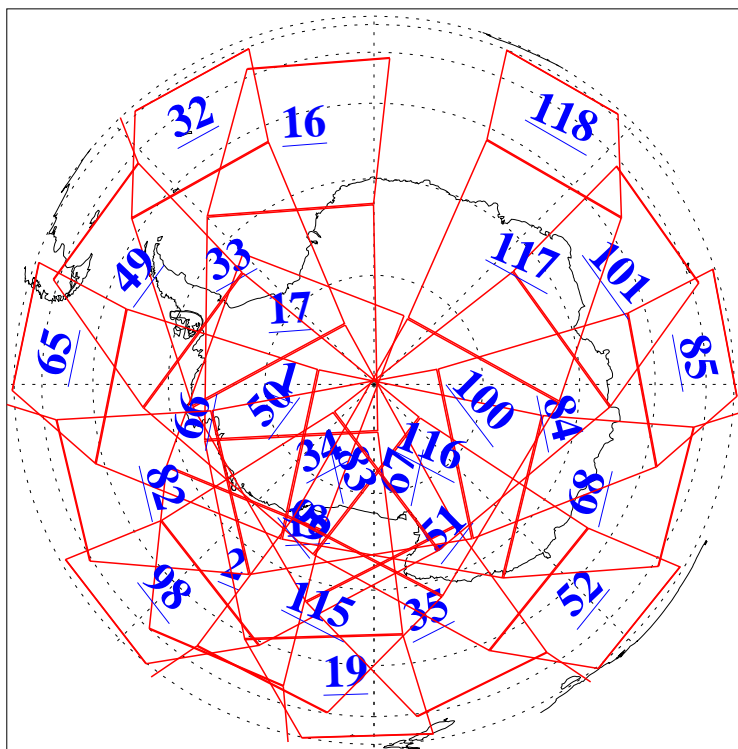

L1B Availability  
AMSU Granules: 240  
HSB Granules: 0  
AIRS Granules: 240

1 Dec 2011  
DoY 335  
Aqua Day 3498  
Granules: 1 to 120

Granules: 121 to 240

Legend: AMSU Available, HSB Available, AIRS Available

L1B Availability  
 AMSU Granules: 240  
 HSB Granules: 0  
 AIRS Granules: 240

1 Dec 2011  
 DoY 335  
 Aqua Day 3498  
 Ascending Granules

Descending Granules

Legend: AMSU Available, HSB Available, AIRS Available

L1B Availability  
 AMSU Granules: 240  
 HSB Granules: 0  
 AIRS Granules: 240

1 Dec 2011  
 DoY 335  
 Aqua Day 3498

Northern Hemisphere Granules

Southern Hemisphere Granules

Legend: AMSU Available, HSB Available, AIRS Available