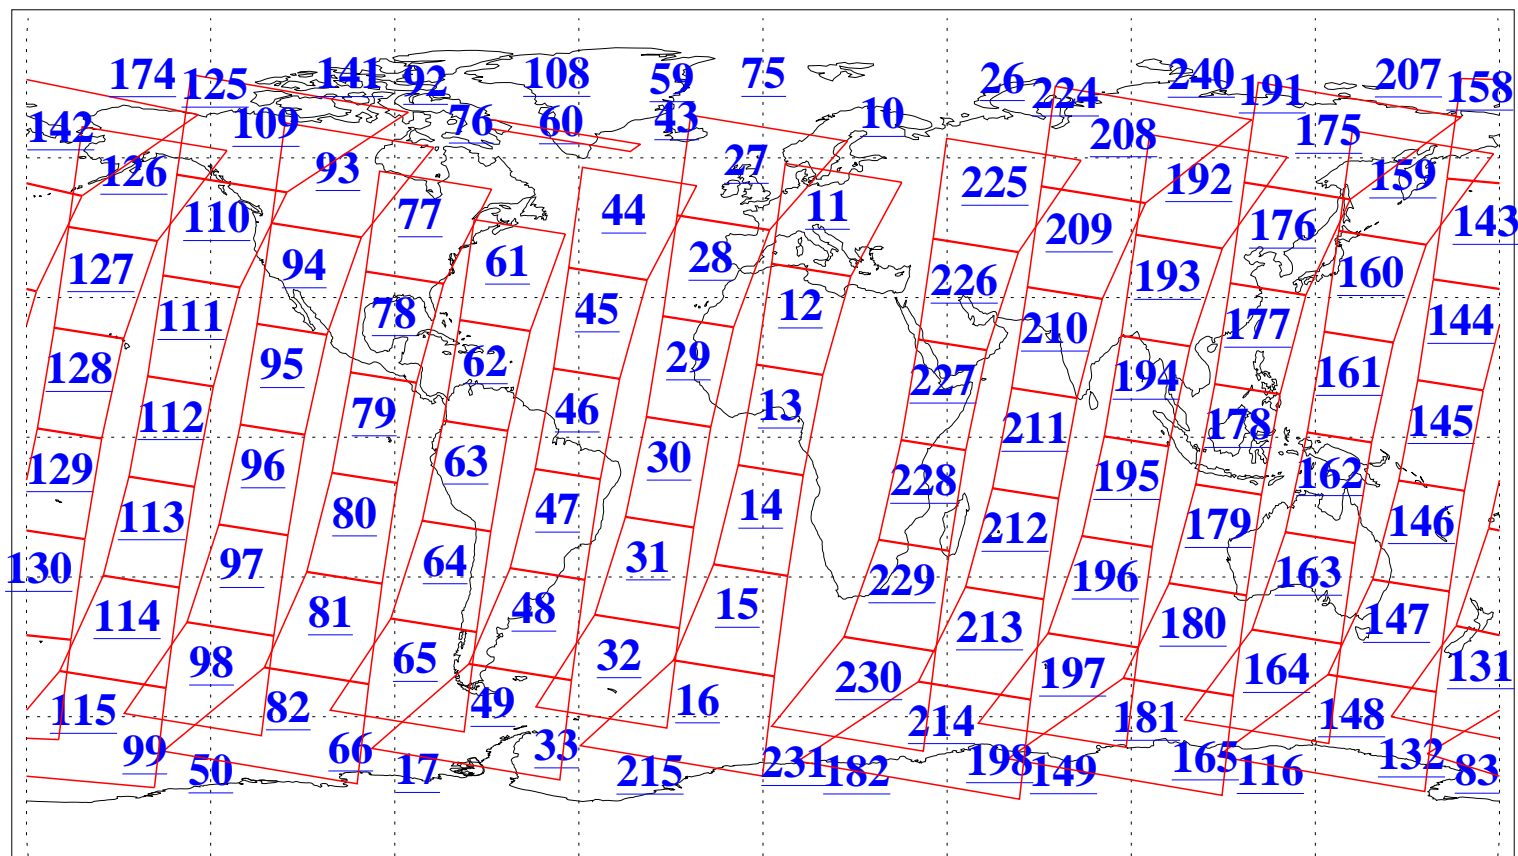

L1B Availability  
AMSU Granules: 240  
HSB Granules: 0  
AIRS Granules: 240

1 Dec 2011  
DoY 335  
Aqua Day 3498  
Granules: 1 to 120

Granules: 121 to 240

Legend: AMSU Available, HSB Available, AIRS Available

L1B Availability  
 AMSU Granules: 240  
 HSB Granules: 0  
 AIRS Granules: 240

1 Dec 2011  
 DoY 335  
 Aqua Day 3498  
 Ascending Granules

Descending Granules

Legend: AMSU Available, HSB Available, AIRS Available

L1B Availability  
 AMSU Granules: 240  
 HSB Granules: 0  
 AIRS Granules: 240

1 Dec 2011  
 DoY 335  
 Aqua Day 3498

Northern Hemisphere Granules

Southern Hemisphere Granules

Legend: AMSU Available, HSB Available, AIRS Available