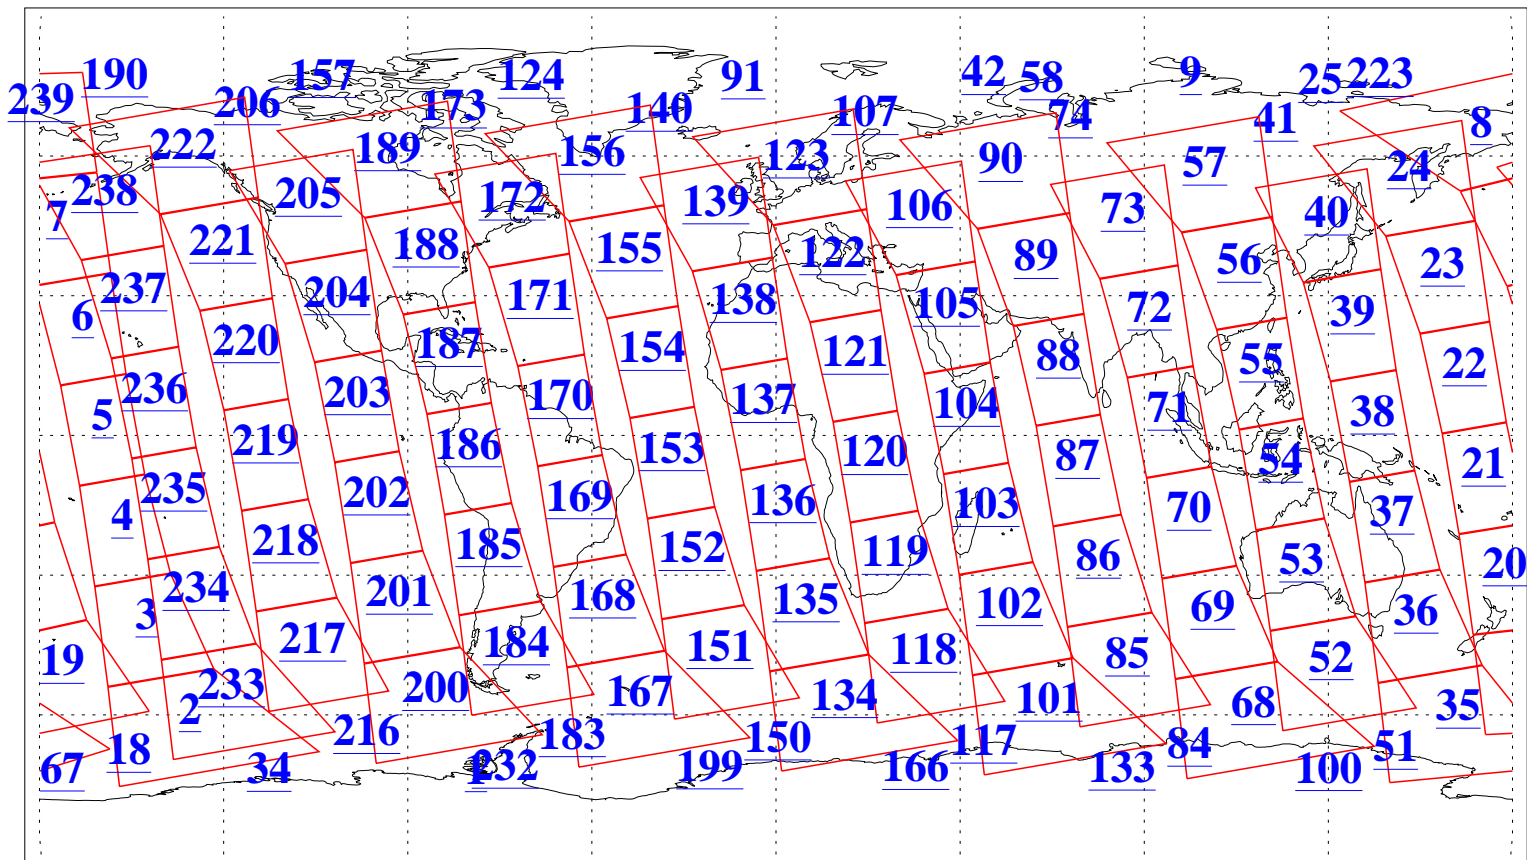

L1B Availability  
AMSU Granules: 240  
HSB Granules: 0  
AIRS Granules: 240

1 Dec 2011  
DoY 335  
Aqua Day 3498  
Granules: 1 to 120

Granules: 121 to 240

Legend: AMSU Available, HSB Available, AIRS Available

L1B Availability  
 AMSU Granules: 240  
 HSB Granules: 0  
 AIRS Granules: 240

1 Dec 2011  
 DoY 335  
 Aqua Day 3498  
 Ascending Granules

Descending Granules

Legend: AMSU Available, HSB Available, AIRS Available

L1B Availability  
 AMSU Granules: 240  
 HSB Granules: 0  
 AIRS Granules: 240

1 Dec 2011  
 DoY 335  
 Aqua Day 3498

Northern Hemisphere Granules

Southern Hemisphere Granules

Legend: AMSU Available, HSB Available, AIRS Available