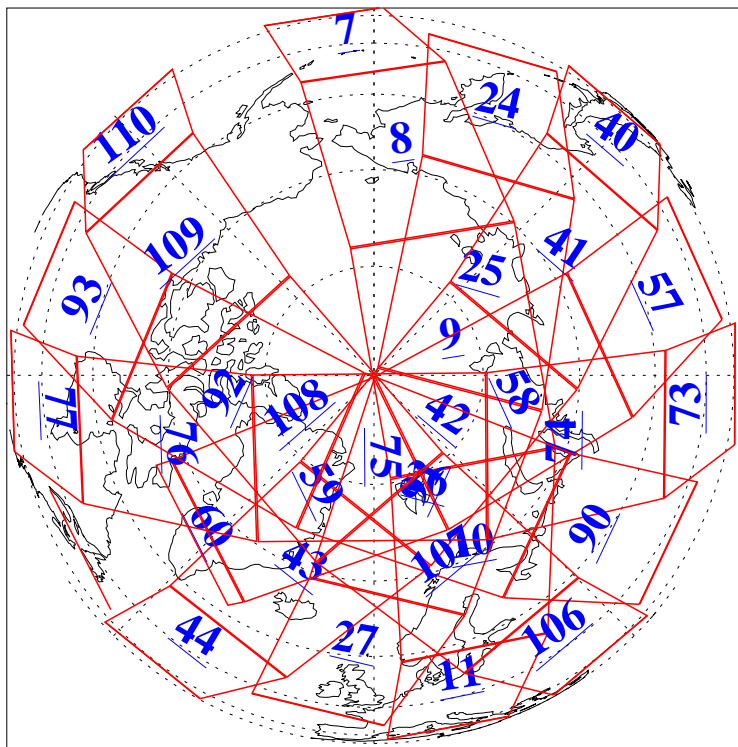

L1B Availability  
AMSU Granules: 240  
HSB Granules: 0  
AIRS Granules: 240

1 Dec 2011  
DoY 335  
Aqua Day 3498  
Granules: 1 to 120

Granules: 121 to 240

Legend: AMSU Available, HSB Available, AIRS Available

L1B Availability  
 AMSU Granules: 240  
 HSB Granules: 0  
 AIRS Granules: 240

1 Dec 2011  
 DoY 335  
 Aqua Day 3498  
 Ascending Granules

Descending Granules

Legend: AMSU Available, HSB Available, AIRS Available

L1B Availability  
 AMSU Granules: 240  
 HSB Granules: 0  
 AIRS Granules: 240

1 Dec 2011  
 DoY 335  
 Aqua Day 3498

Northern Hemisphere Granules

Southern Hemisphere Granules

Legend: AMSU Available, HSB Available, AIRS Available