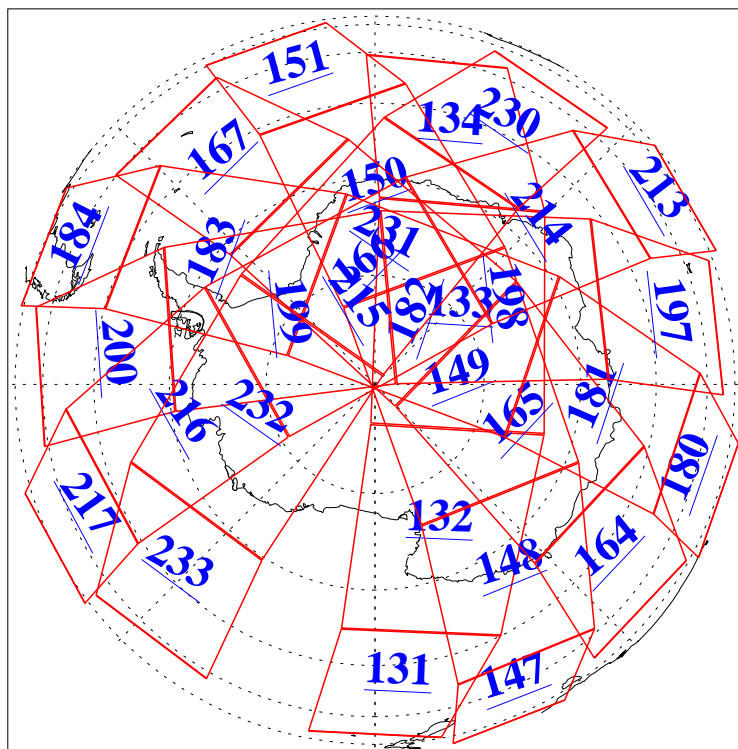

L1B Availability  
AMSU Granules: 240  
HSB Granules: 0  
AIRS Granules: 240

1 Dec 2011  
DoY 335  
Aqua Day 3498  
Granules: 1 to 120

Granules: 121 to 240

Legend: AMSU Available, HSB Available, AIRS Available

L1B Availability  
 AMSU Granules: 240  
 HSB Granules: 0  
 AIRS Granules: 240

1 Dec 2011  
 DoY 335  
 Aqua Day 3498  
 Ascending Granules

Descending Granules

Legend: AMSU Available, HSB Available, AIRS Available

L1B Availability  
 AMSU Granules: 240  
 HSB Granules: 0  
 AIRS Granules: 240

1 Dec 2011  
 DoY 335  
 Aqua Day 3498

Northern Hemisphere Granules

Southern Hemisphere Granules

Legend: AMSU Available, HSB Available, AIRS Available