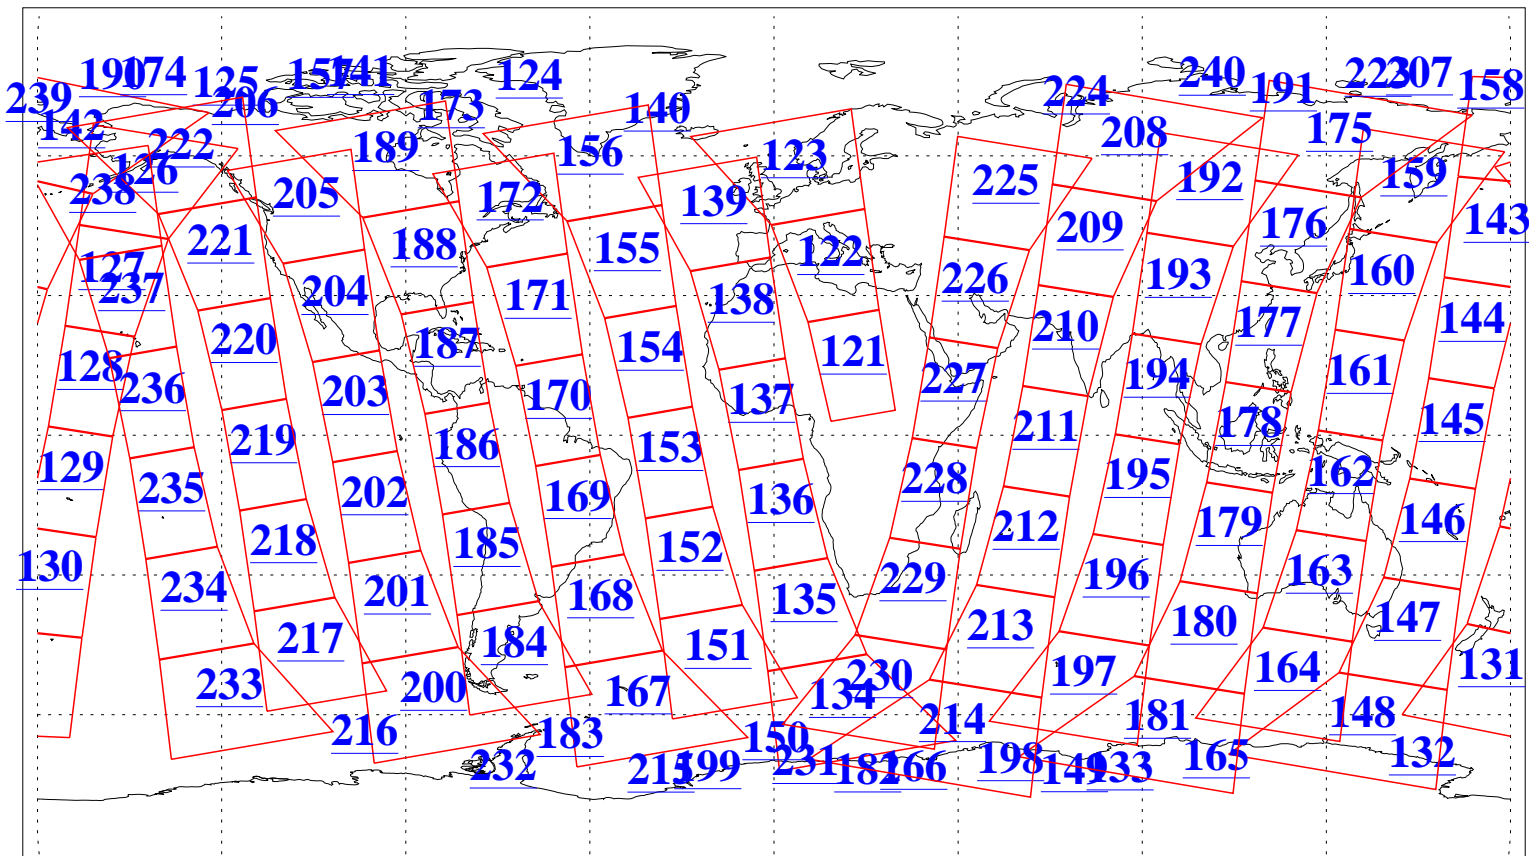

L1B Availability  
AMSU Granules: 240  
HSB Granules: 0  
AIRS Granules: 240

1 Dec 2011  
DoY 335  
Aqua Day 3498  
Granules: 1 to 120

Granules: 121 to 240

Legend: AMSU Available, HSB Available, AIRS Available

L1B Availability  
 AMSU Granules: 240  
 HSB Granules: 0  
 AIRS Granules: 240

1 Dec 2011  
 DoY 335  
 Aqua Day 3498  
 Ascending Granules

Descending Granules

Legend: AMSU Available, HSB Available, AIRS Available

L1B Availability  
 AMSU Granules: 240  
 HSB Granules: 0  
 AIRS Granules: 240

1 Dec 2011  
 DoY 335  
 Aqua Day 3498

Northern Hemisphere Granules

Southern Hemisphere Granules

Legend: AMSU Available, HSB Available, AIRS Available