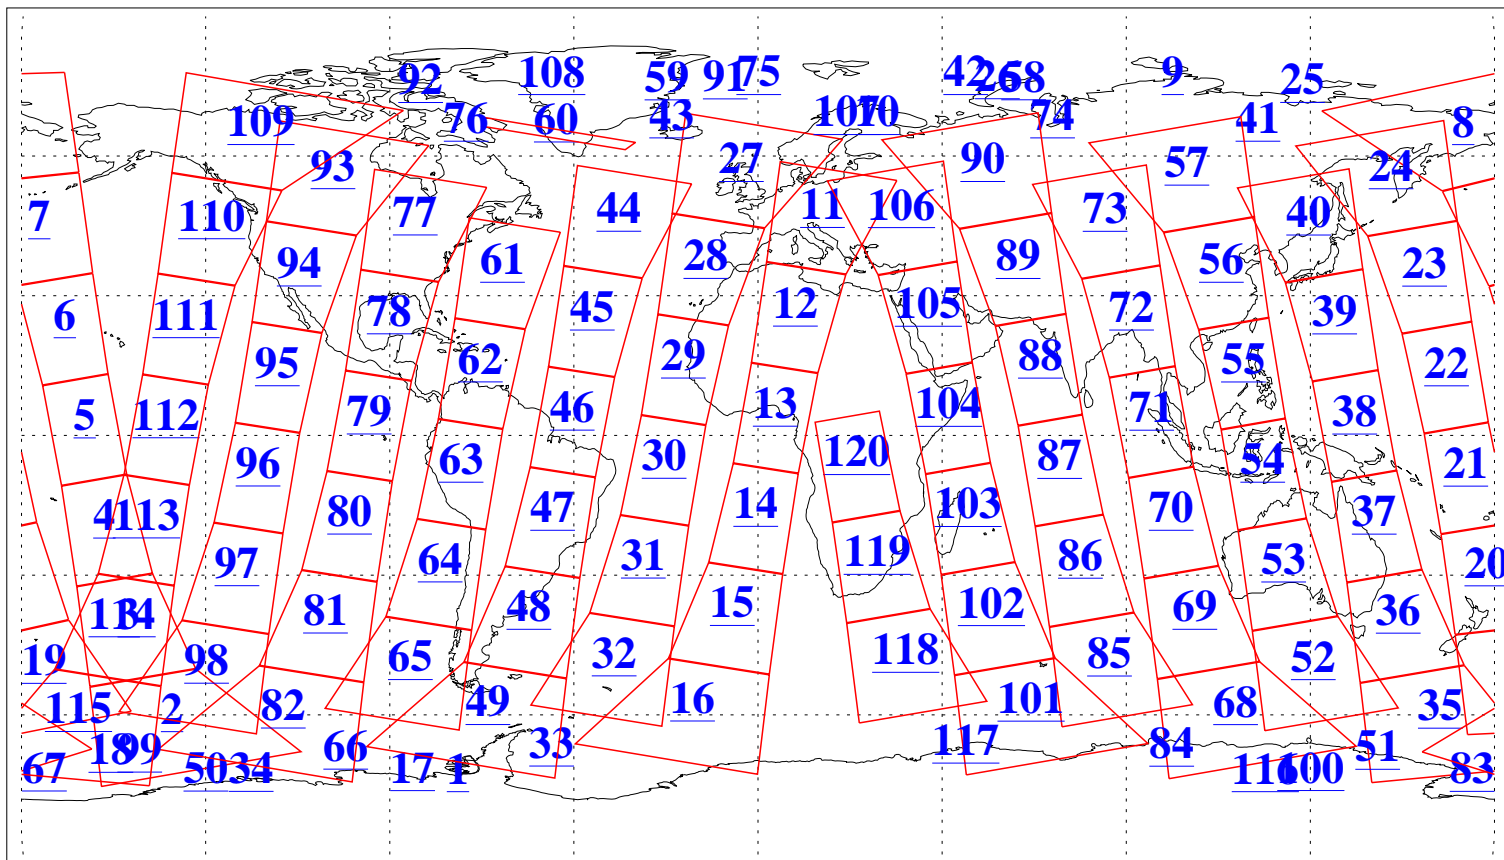

L1B Availability  
AMSU Granules: 240  
HSB Granules: 0  
AIRS Granules: 240

1 Dec 2011  
DoY 335  
Aqua Day 3498  
Granules: 1 to 120

Granules: 121 to 240

Legend: AMSU Available, HSB Available, AIRS Available

L1B Availability  
 AMSU Granules: 240  
 HSB Granules: 0  
 AIRS Granules: 240

1 Dec 2011  
 DoY 335  
 Aqua Day 3498  
 Ascending Granules

Descending Granules

Legend: AMSU Available, HSB Available, AIRS Available

L1B Availability  
 AMSU Granules: 240  
 HSB Granules: 0  
 AIRS Granules: 240

1 Dec 2011  
 DoY 335  
 Aqua Day 3498

Northern Hemisphere Granules

Southern Hemisphere Granules

Legend: AMSU Available, HSB Available, AIRS Available