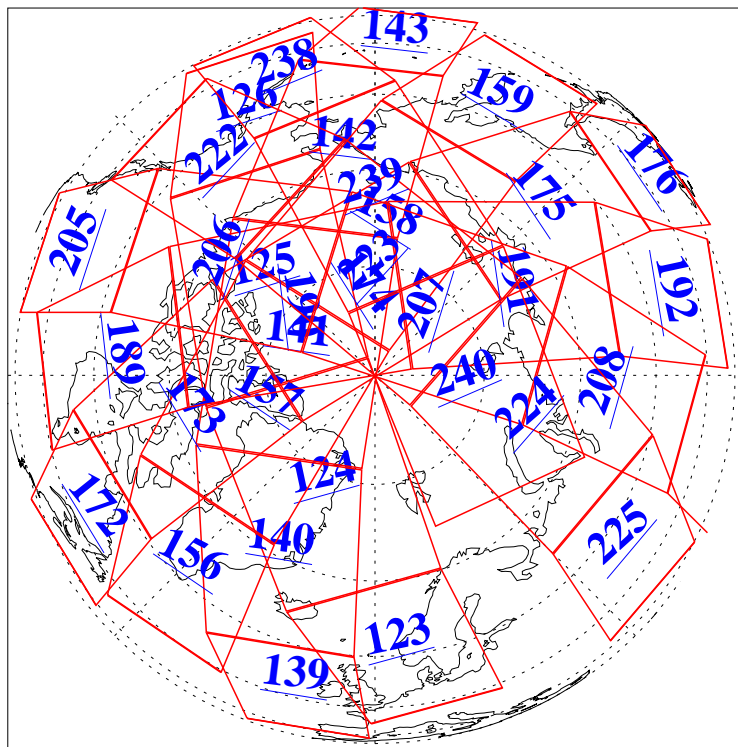

L1B Availability  
AMSU Granules: 240  
HSB Granules: 0  
AIRS Granules: 240

1 Dec 2011  
DoY 335  
Aqua Day 3498  
Granules: 1 to 120

Granules: 121 to 240

Legend: AMSU Available, HSB Available, AIRS Available

L1B Availability  
 AMSU Granules: 240  
 HSB Granules: 0  
 AIRS Granules: 240

1 Dec 2011  
 DoY 335  
 Aqua Day 3498  
 Ascending Granules

Descending Granules

Legend: AMSU Available, HSB Available, AIRS Available

L1B Availability  
 AMSU Granules: 240  
 HSB Granules: 0  
 AIRS Granules: 240

1 Dec 2011  
 DoY 335  
 Aqua Day 3498

Northern Hemisphere Granules

Southern Hemisphere Granules

Legend: AMSU Available, HSB Available, AIRS Available