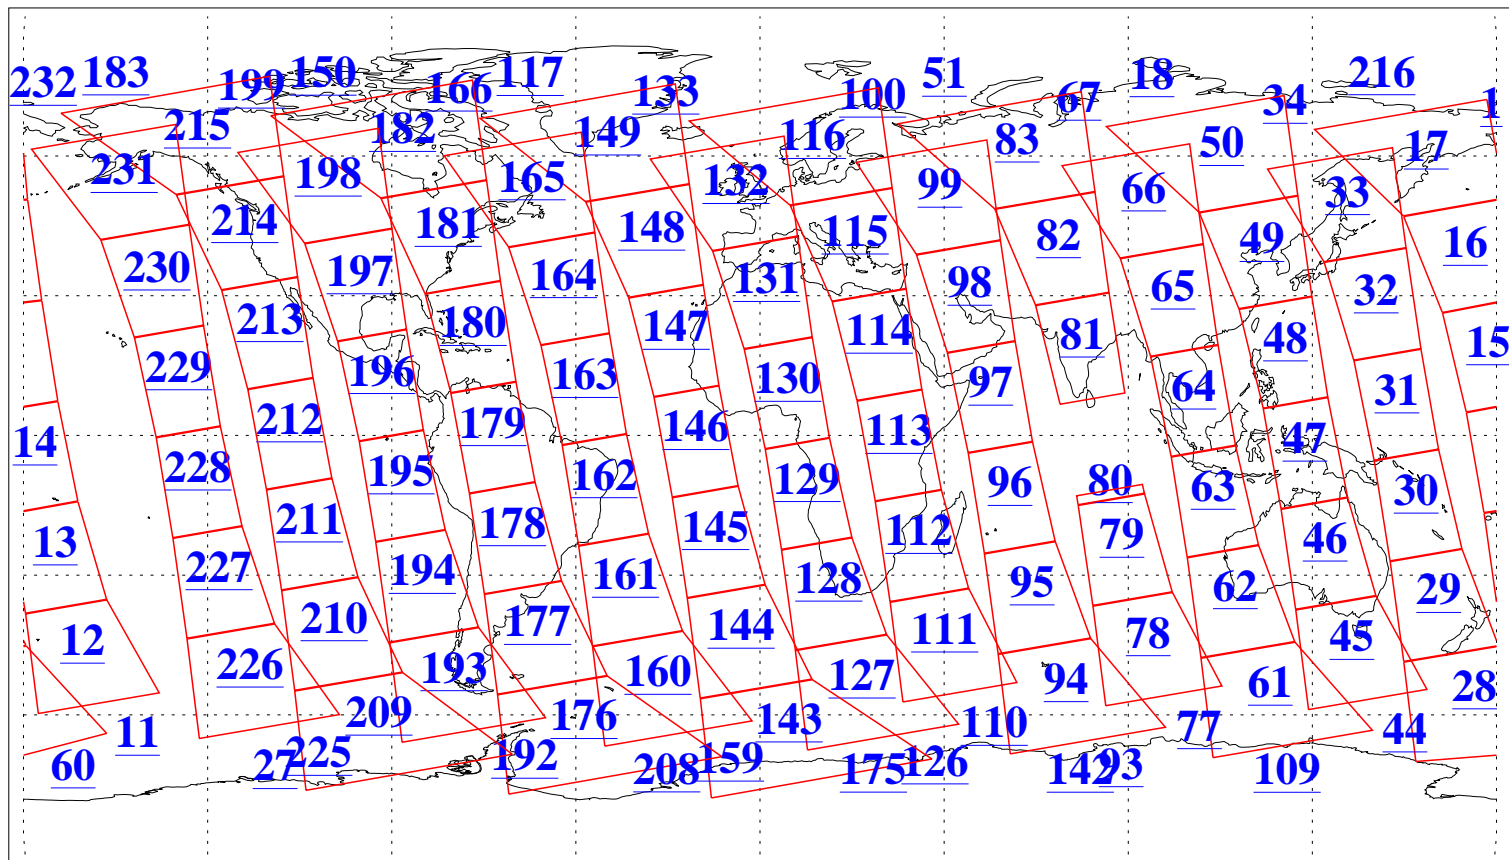

L1B Availability
AMSU Granules: 240
HSB Granules: 0
AIRS Granules: 240

30 Nov 2011
DoY 334
Aqua Day 3497
Granules: 1 to 120

Granules: 121 to 240

Legend: AMSU Available, HSB Available, AIRS Available

L1B Availability
AMSU Granules: 240
HSB Granules: 0
AIRS Granules: 240

30 Nov 2011
DoY 334
Aqua Day 3497

Ascending Granules

Descending Granules

Legend: AMSU Available, HSB Available, AIRS Available

L1B Availability
 AMSU Granules: 240
 HSB Granules: 0
 AIRS Granules: 240

30 Nov 2011
 DoY 334
 Aqua Day 3497

Northern Hemisphere Granules

Southern Hemisphere Granules

Legend: AMSU Available, HSB Available, AIRS Available