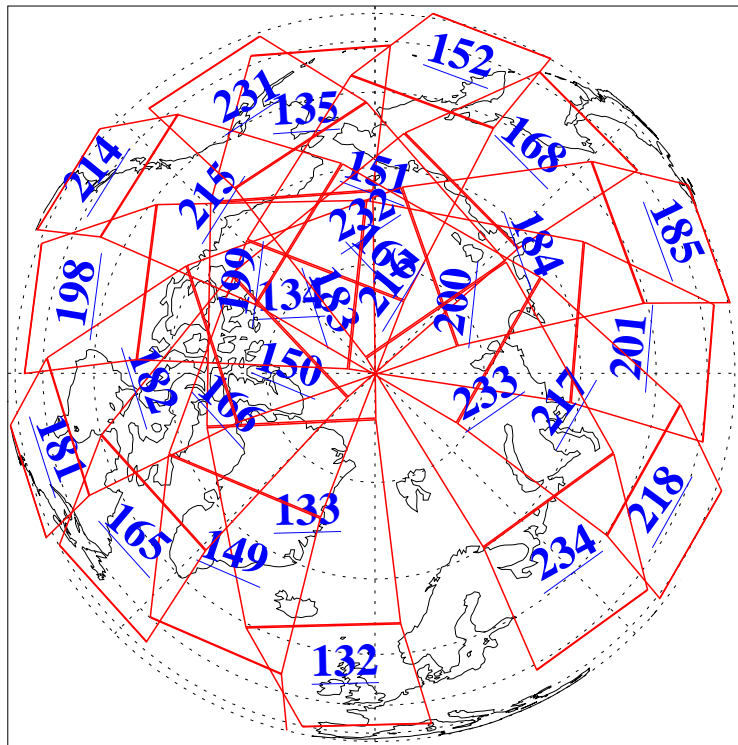

30 Nov 2011
DoY 334
Aqua Day 3497

Ascending Granules

Descending Granules

Legend: AMSU Available, HSB Available, AIRS Available

L1B Availability
 AMSU Granules: 240
 HSB Granules: 0
 AIRS Granules: 240

30 Nov 2011
 DoY 334
 Aqua Day 3497

Northern Hemisphere Granules

Southern Hemisphere Granules

Legend: AMSU Available, HSB Available, AIRS Available