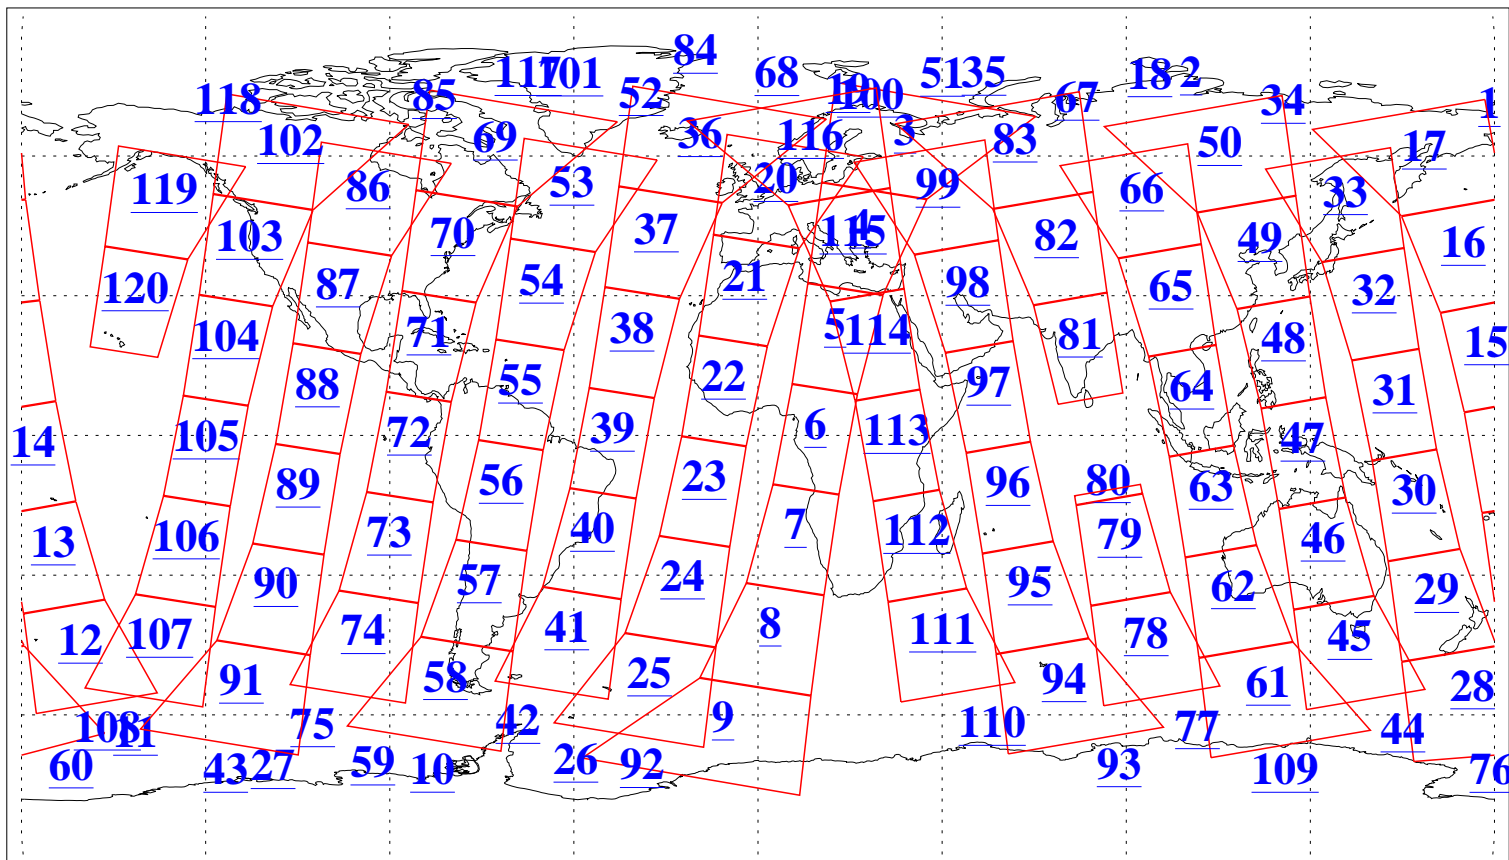

L1B Availability
AMSU Granules: 240
HSB Granules: 0
AIRS Granules: 240

30 Nov 2011
DoY 334
Aqua Day 3497
Granules: 1 to 120

Granules: 121 to 240

Legend: AMSU Available, HSB Available, AIRS Available

L1B Availability
AMSU Granules: 240
HSB Granules: 0
AIRS Granules: 240

30 Nov 2011
DoY 334
Aqua Day 3497

Ascending Granules

Descending Granules

Legend: AMSU Available, HSB Available, AIRS Available

L1B Availability
 AMSU Granules: 240
 HSB Granules: 0
 AIRS Granules: 240

30 Nov 2011
 DoY 334
 Aqua Day 3497

Northern Hemisphere Granules

Southern Hemisphere Granules

Legend: AMSU Available, HSB Available, AIRS Available