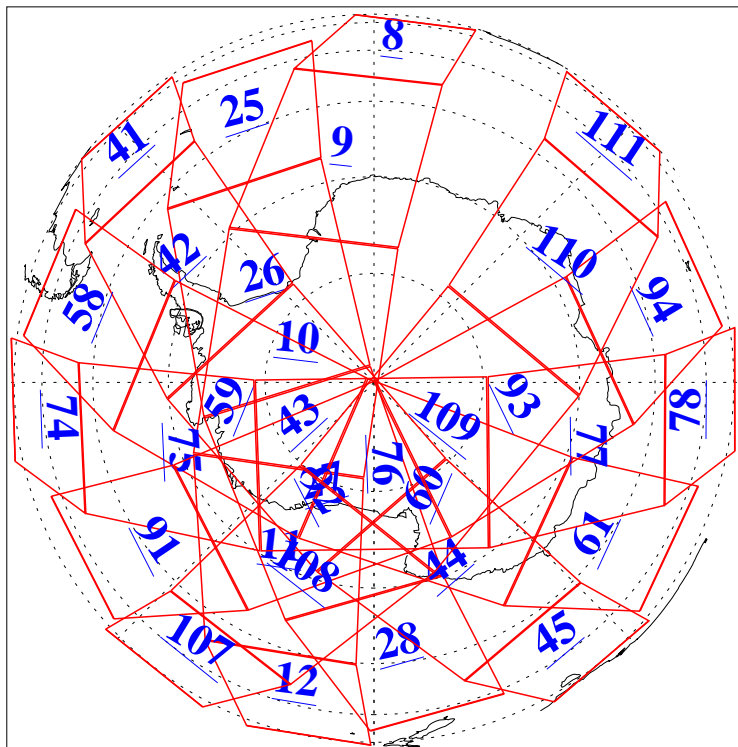

L1B Availability
AMSU Granules: 240
HSB Granules: 0
AIRS Granules: 240

30 Nov 2011
DoY 334
Aqua Day 3497
Granules: 1 to 120

Granules: 121 to 240

Legend: AMSU Available, HSB Available, AIRS Available

L1B Availability
AMSU Granules: 240
HSB Granules: 0
AIRS Granules: 240

30 Nov 2011
DoY 334
Aqua Day 3497

Ascending Granules

Descending Granules

Legend: AMSU Available, HSB Available, AIRS Available

L1B Availability
 AMSU Granules: 240
 HSB Granules: 0
 AIRS Granules: 240

30 Nov 2011
 DoY 334
 Aqua Day 3497

Northern Hemisphere Granules

Southern Hemisphere Granules

Legend: AMSU Available, HSB Available, AIRS Available