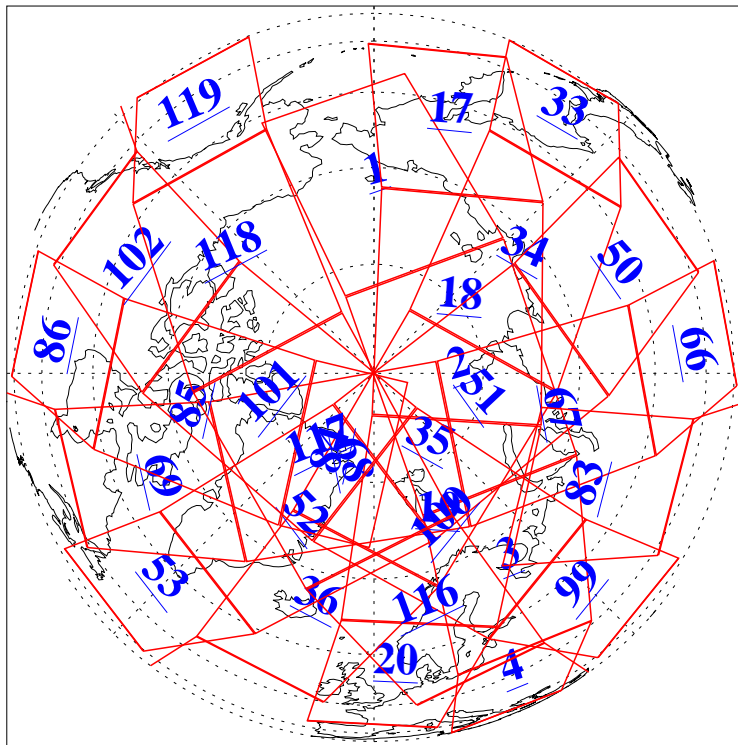

L1B Availability
AMSU Granules: 240
HSB Granules: 0
AIRS Granules: 240

30 Nov 2011
DoY 334
Aqua Day 3497
Granules: 1 to 120

Granules: 121 to 240

Legend: AMSU Available, HSB Available, AIRS Available

L1B Availability
AMSU Granules: 240
HSB Granules: 0
AIRS Granules: 240

30 Nov 2011
DoY 334
Aqua Day 3497

Ascending Granules

Descending Granules

Legend: AMSU Available, HSB Available, AIRS Available

L1B Availability
 AMSU Granules: 240
 HSB Granules: 0
 AIRS Granules: 240

30 Nov 2011
 DoY 334
 Aqua Day 3497

Northern Hemisphere Granules

Southern Hemisphere Granules

Legend: AMSU Available, HSB Available, AIRS Available