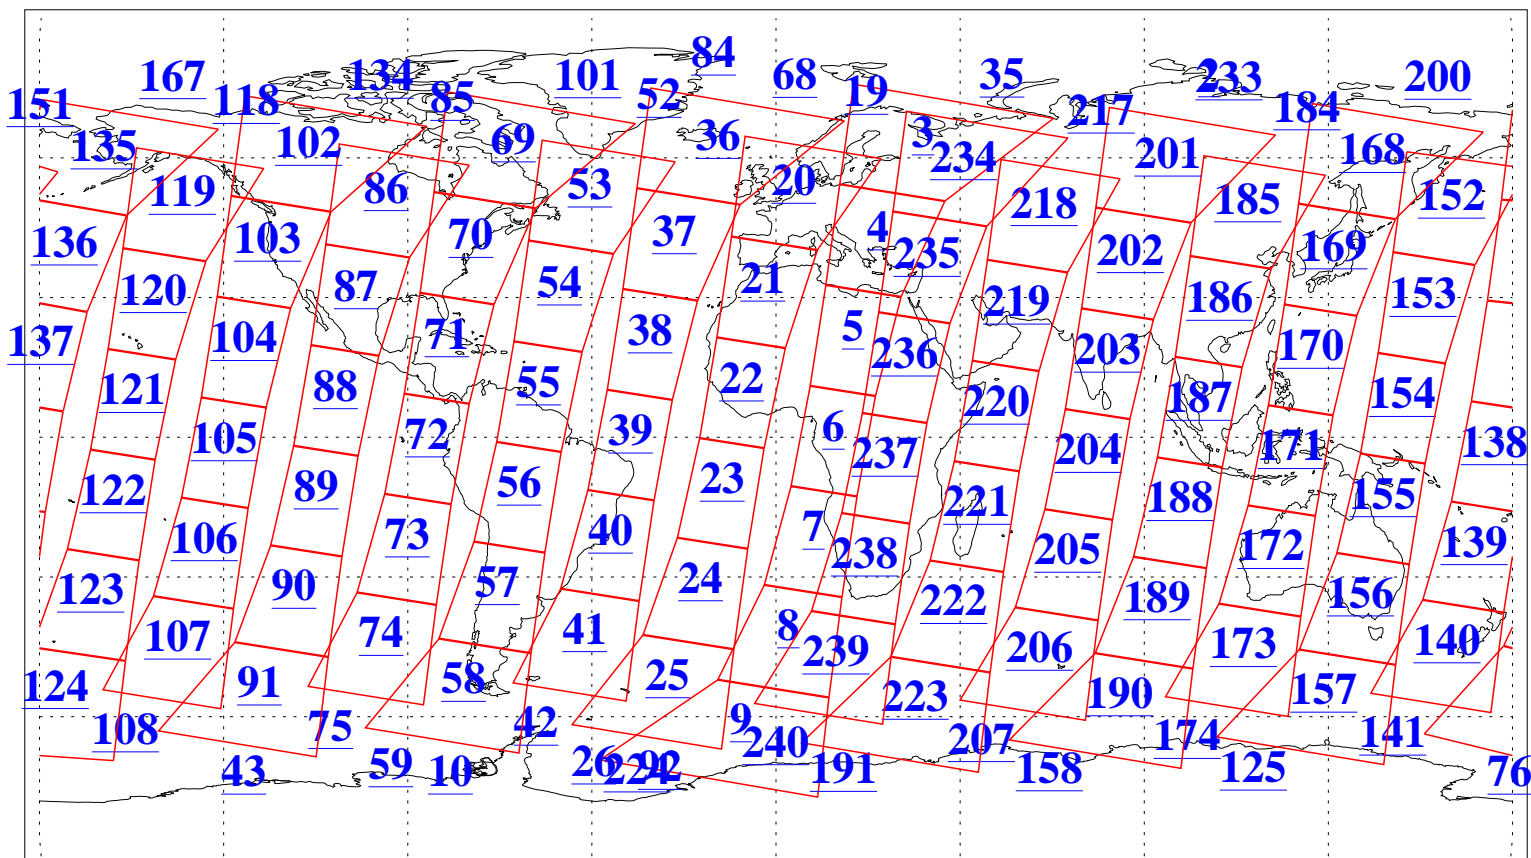

L1B Availability
AMSU Granules: 240
HSB Granules: 0
AIRS Granules: 240

30 Nov 2011
DoY 334
Aqua Day 3497
Granules: 1 to 120

Granules: 121 to 240

Legend: AMSU Available, HSB Available, AIRS Available

L1B Availability
AMSU Granules: 240
HSB Granules: 0
AIRS Granules: 240

30 Nov 2011
DoY 334
Aqua Day 3497

Ascending Granules

Descending Granules

Legend: AMSU Available, HSB Available, AIRS Available

L1B Availability
 AMSU Granules: 240
 HSB Granules: 0
 AIRS Granules: 240

30 Nov 2011
 DoY 334
 Aqua Day 3497

Northern Hemisphere Granules

Southern Hemisphere Granules

Legend: AMSU Available, HSB Available, AIRS Available