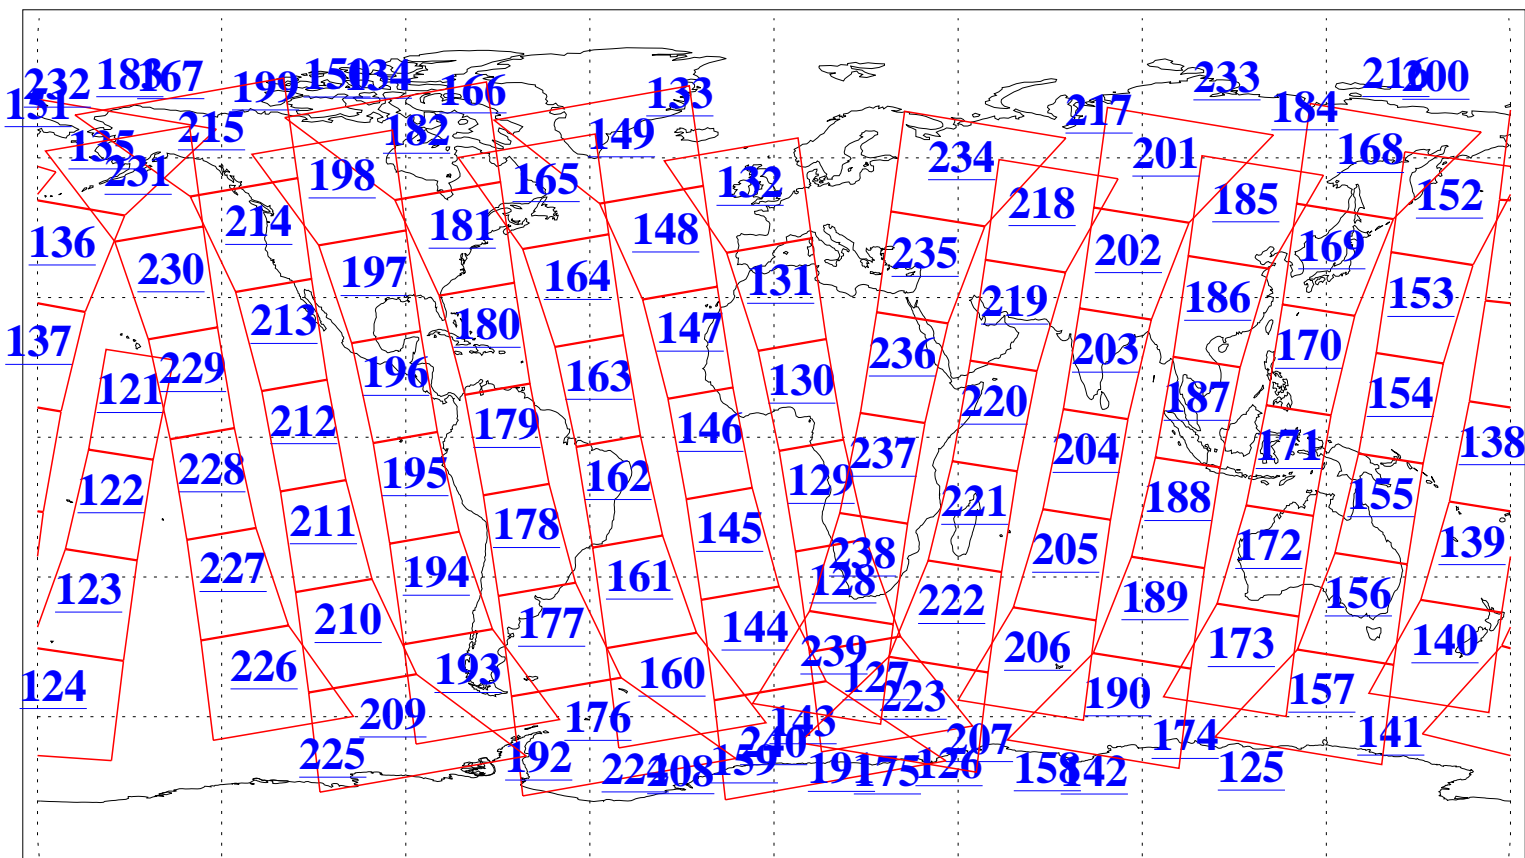

L1B Availability
AMSU Granules: 240
HSB Granules: 0
AIRS Granules: 240

30 Nov 2011
DoY 334
Aqua Day 3497
Granules: 1 to 120

Granules: 121 to 240

Legend: AMSU Available, HSB Available, AIRS Available

L1B Availability
AMSU Granules: 240
HSB Granules: 0
AIRS Granules: 240

30 Nov 2011
DoY 334
Aqua Day 3497

Ascending Granules

Descending Granules

Legend: AMSU Available, HSB Available, AIRS Available

L1B Availability
 AMSU Granules: 240
 HSB Granules: 0
 AIRS Granules: 240

30 Nov 2011
 DoY 334
 Aqua Day 3497

Northern Hemisphere Granules

Southern Hemisphere Granules

Legend: AMSU Available, HSB Available, AIRS Available