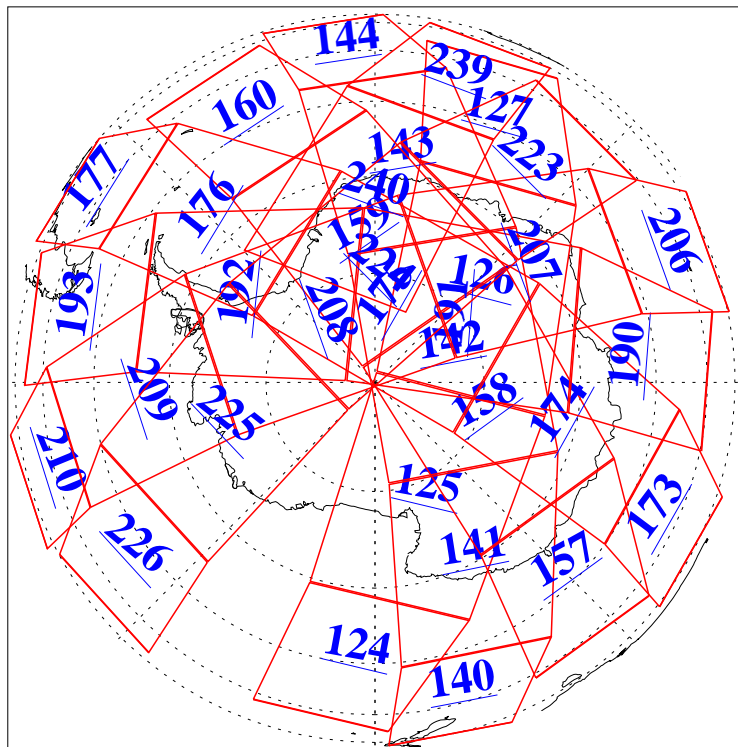

L1B Availability
AMSU Granules: 240
HSB Granules: 0
AIRS Granules: 240

30 Nov 2011
DoY 334
Aqua Day 3497
Granules: 1 to 120

Granules: 121 to 240

Legend: AMSU Available, HSB Available, AIRS Available

L1B Availability
AMSU Granules: 240
HSB Granules: 0
AIRS Granules: 240

30 Nov 2011
DoY 334
Aqua Day 3497

Ascending Granules

Descending Granules

Legend: AMSU Available, HSB Available, AIRS Available

L1B Availability
 AMSU Granules: 240
 HSB Granules: 0
 AIRS Granules: 240

30 Nov 2011
 DoY 334
 Aqua Day 3497

Northern Hemisphere Granules

Southern Hemisphere Granules

Legend: AMSU Available, HSB Available, AIRS Available