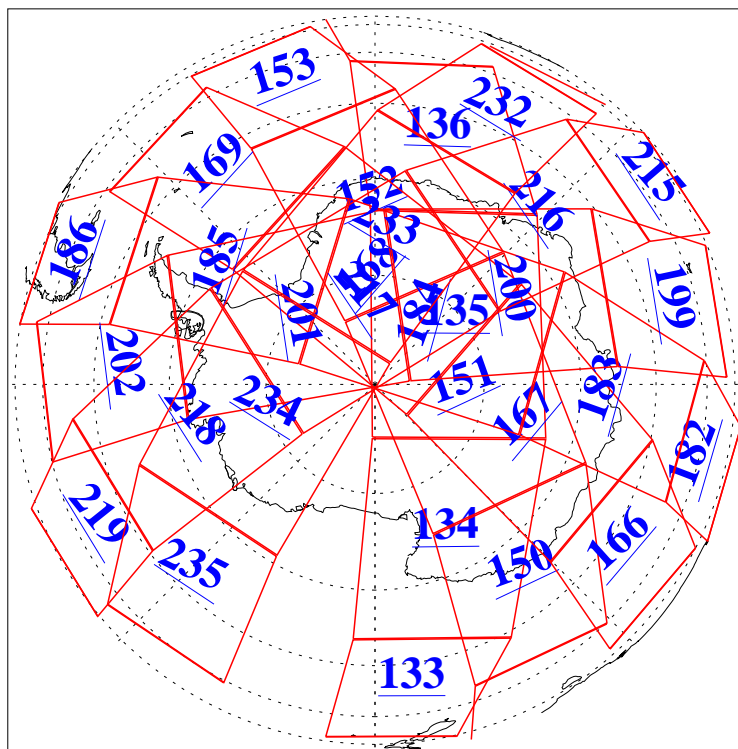

L1B Availability
AMSU Granules: 240
HSB Granules: 0
AIRS Granules: 239

29 Nov 2011
DoY 333
Aqua Day 3496
Granules: 1 to 120

Granules: 121 to 240

Legend: AMSU Available, HSB Available, AIRS Available

L1B Availability
AMSU Granules: 240
HSB Granules: 0
AIRS Granules: 239

29 Nov 2011
DoY 333
Aqua Day 3496

Ascending Granules

Descending Granules

Legend: AMSU Available, HSB Available, AIRS Available

L1B Availability
 AMSU Granules: 240
 HSB Granules: 0
 AIRS Granules: 239

29 Nov 2011
 DoY 333
 Aqua Day 3496

Northern Hemisphere Granules

Southern Hemisphere Granules

Legend: AMSU Available, HSB Available, AIRS Available