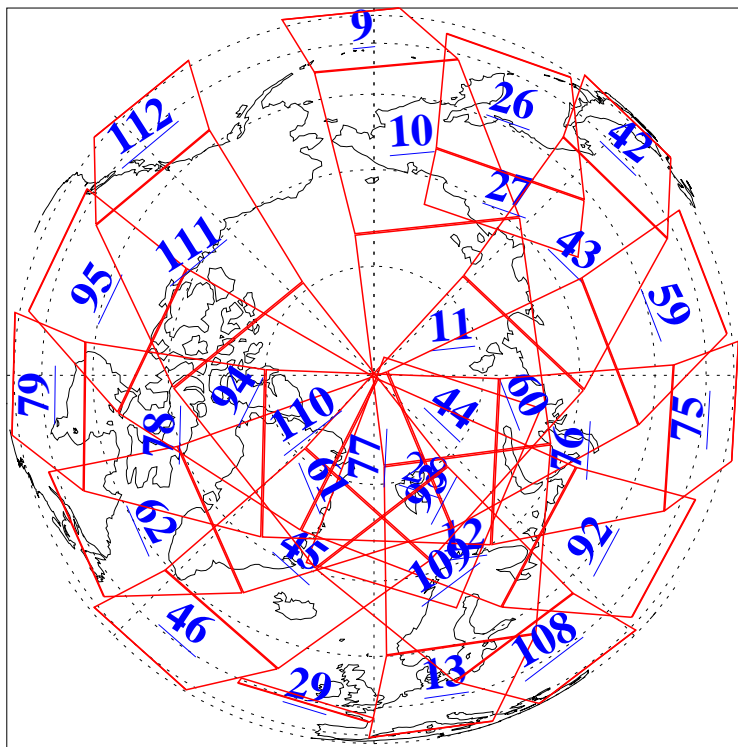

L1B Availability
AMSU Granules: 240
HSB Granules: 0
AIRS Granules: 239

29 Nov 2011
DoY 333
Aqua Day 3496
Granules: 1 to 120

Granules: 121 to 240

Legend: AMSU Available, HSB Available, AIRS Available

L1B Availability
AMSU Granules: 240
HSB Granules: 0
AIRS Granules: 239

29 Nov 2011
DoY 333
Aqua Day 3496

Ascending Granules

Descending Granules

Legend: AMSU Available, HSB Available, AIRS Available

L1B Availability
 AMSU Granules: 240
 HSB Granules: 0
 AIRS Granules: 239

29 Nov 2011
 DoY 333
 Aqua Day 3496

Northern Hemisphere Granules

Southern Hemisphere Granules

Legend: AMSU Available, HSB Available, AIRS Available