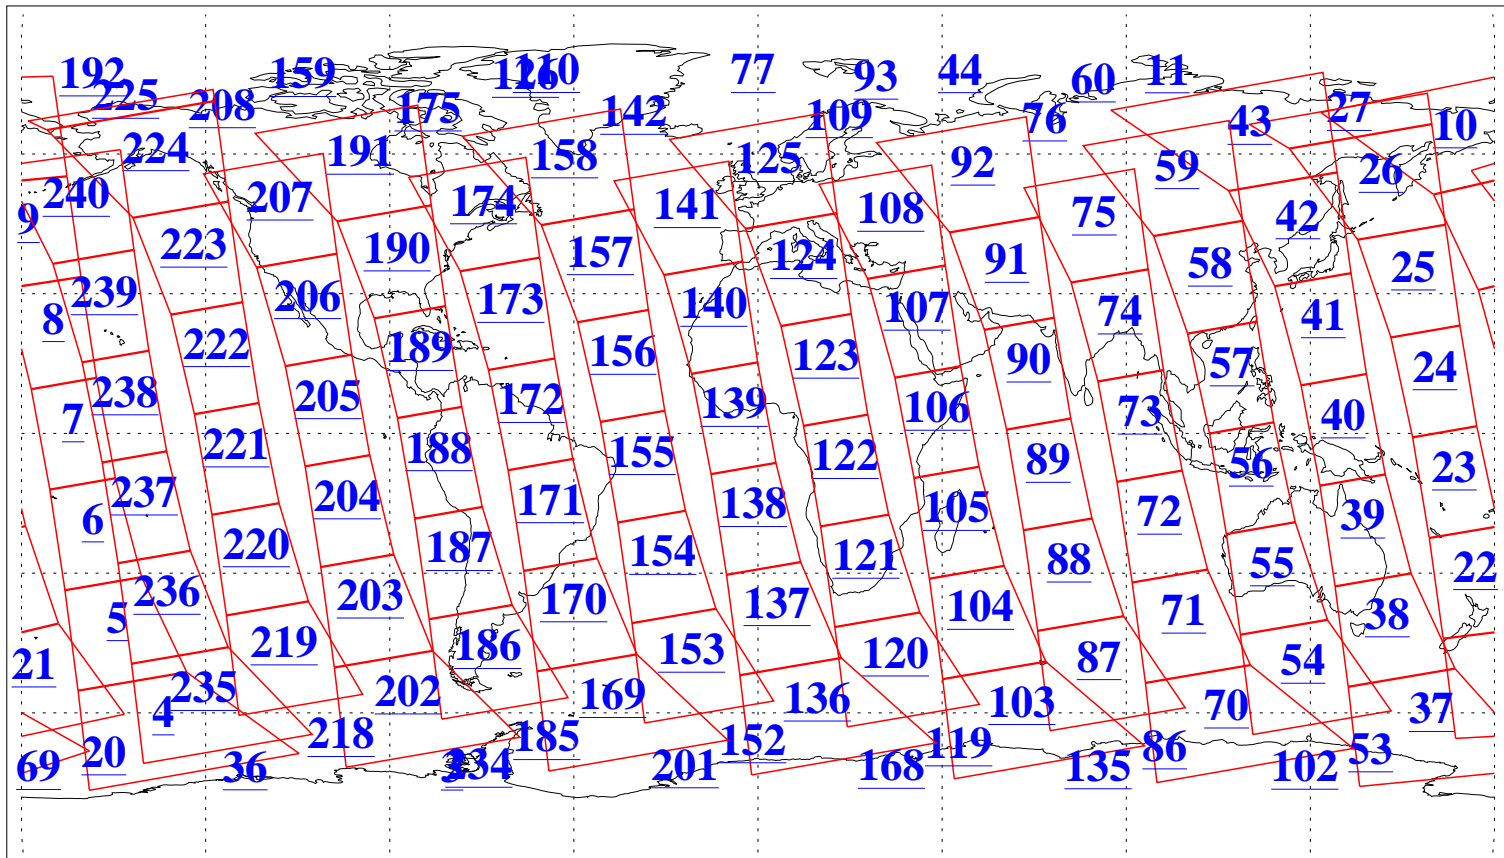

L1B Availability
AMSU Granules: 240
HSB Granules: 0
AIRS Granules: 239

29 Nov 2011
DoY 333
Aqua Day 3496
Granules: 1 to 120

Granules: 121 to 240

Legend: AMSU Available, HSB Available, AIRS Available

L1B Availability
AMSU Granules: 240
HSB Granules: 0
AIRS Granules: 239

29 Nov 2011
DoY 333
Aqua Day 3496

Ascending Granules

Descending Granules

Legend: AMSU Available, HSB Available, AIRS Available

L1B Availability
 AMSU Granules: 240
 HSB Granules: 0
 AIRS Granules: 239

29 Nov 2011
 DoY 333
 Aqua Day 3496

Northern Hemisphere Granules

Southern Hemisphere Granules

Legend: AMSU Available, HSB Available, AIRS Available