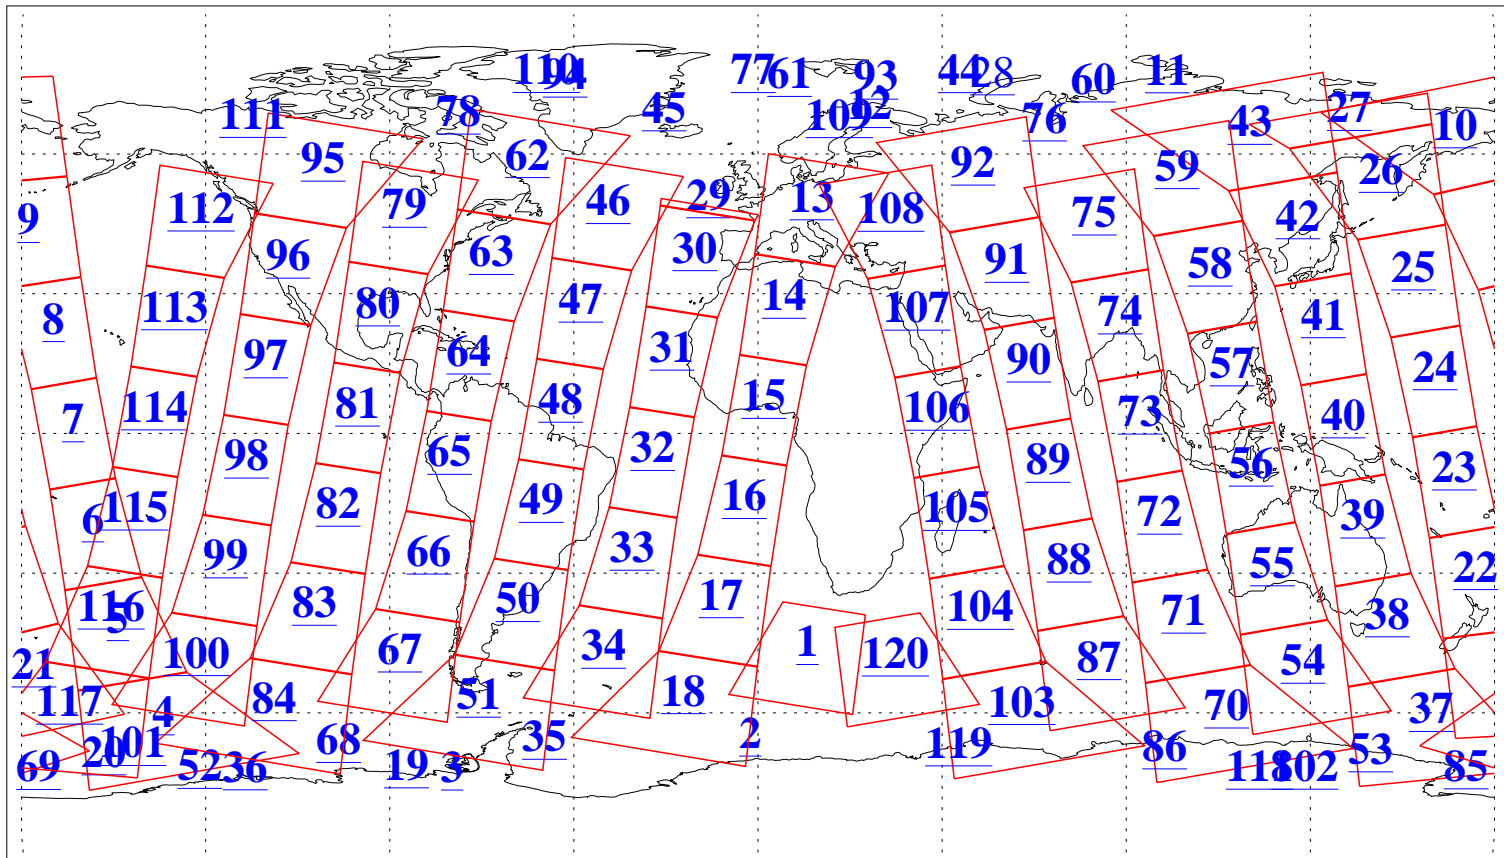

L1B Availability
AMSU Granules: 240
HSB Granules: 0
AIRS Granules: 239

29 Nov 2011
DoY 333
Aqua Day 3496
Granules: 1 to 120

Granules: 121 to 240

Legend: AMSU Available, HSB Available, AIRS Available

L1B Availability
AMSU Granules: 240
HSB Granules: 0
AIRS Granules: 239

29 Nov 2011
DoY 333
Aqua Day 3496

Ascending Granules

Descending Granules

Legend: AMSU Available, HSB Available, AIRS Available

L1B Availability
 AMSU Granules: 240
 HSB Granules: 0
 AIRS Granules: 239

29 Nov 2011
 DoY 333
 Aqua Day 3496

Northern Hemisphere Granules

Southern Hemisphere Granules

Legend: AMSU Available, HSB Available, AIRS Available