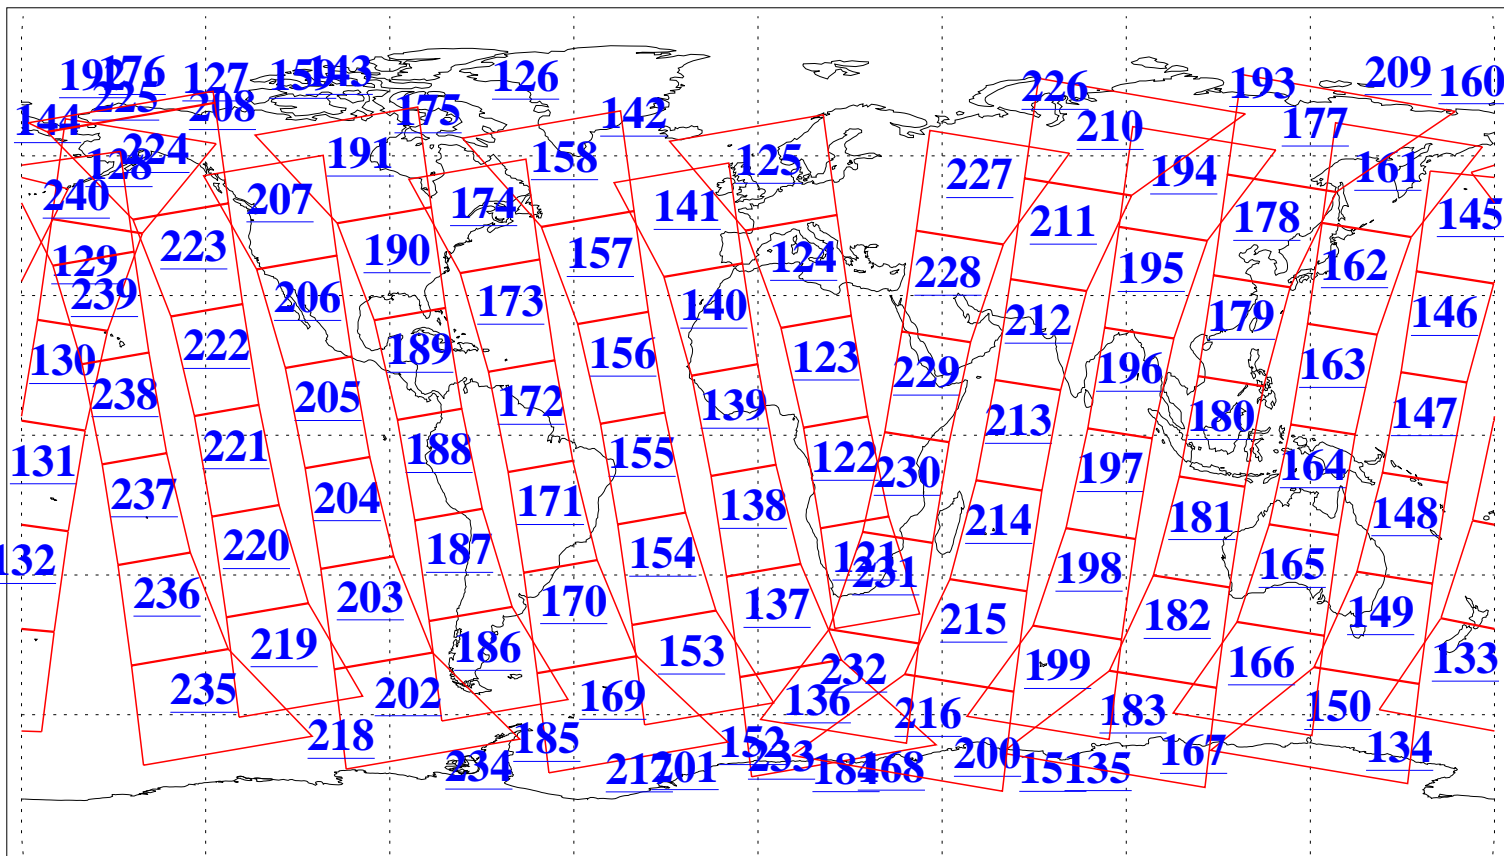

L1B Availability
AMSU Granules: 240
HSB Granules: 0
AIRS Granules: 239

29 Nov 2011
DoY 333
Aqua Day 3496
Granules: 1 to 120

Granules: 121 to 240

Legend: AMSU Available, HSB Available, AIRS Available

L1B Availability
AMSU Granules: 240
HSB Granules: 0
AIRS Granules: 239

29 Nov 2011
DoY 333
Aqua Day 3496

Ascending Granules

Descending Granules

Legend: AMSU Available, HSB Available, AIRS Available

L1B Availability
 AMSU Granules: 240
 HSB Granules: 0
 AIRS Granules: 239

29 Nov 2011
 DoY 333
 Aqua Day 3496

Northern Hemisphere Granules

Southern Hemisphere Granules

Legend: AMSU Available, HSB Available, AIRS Available