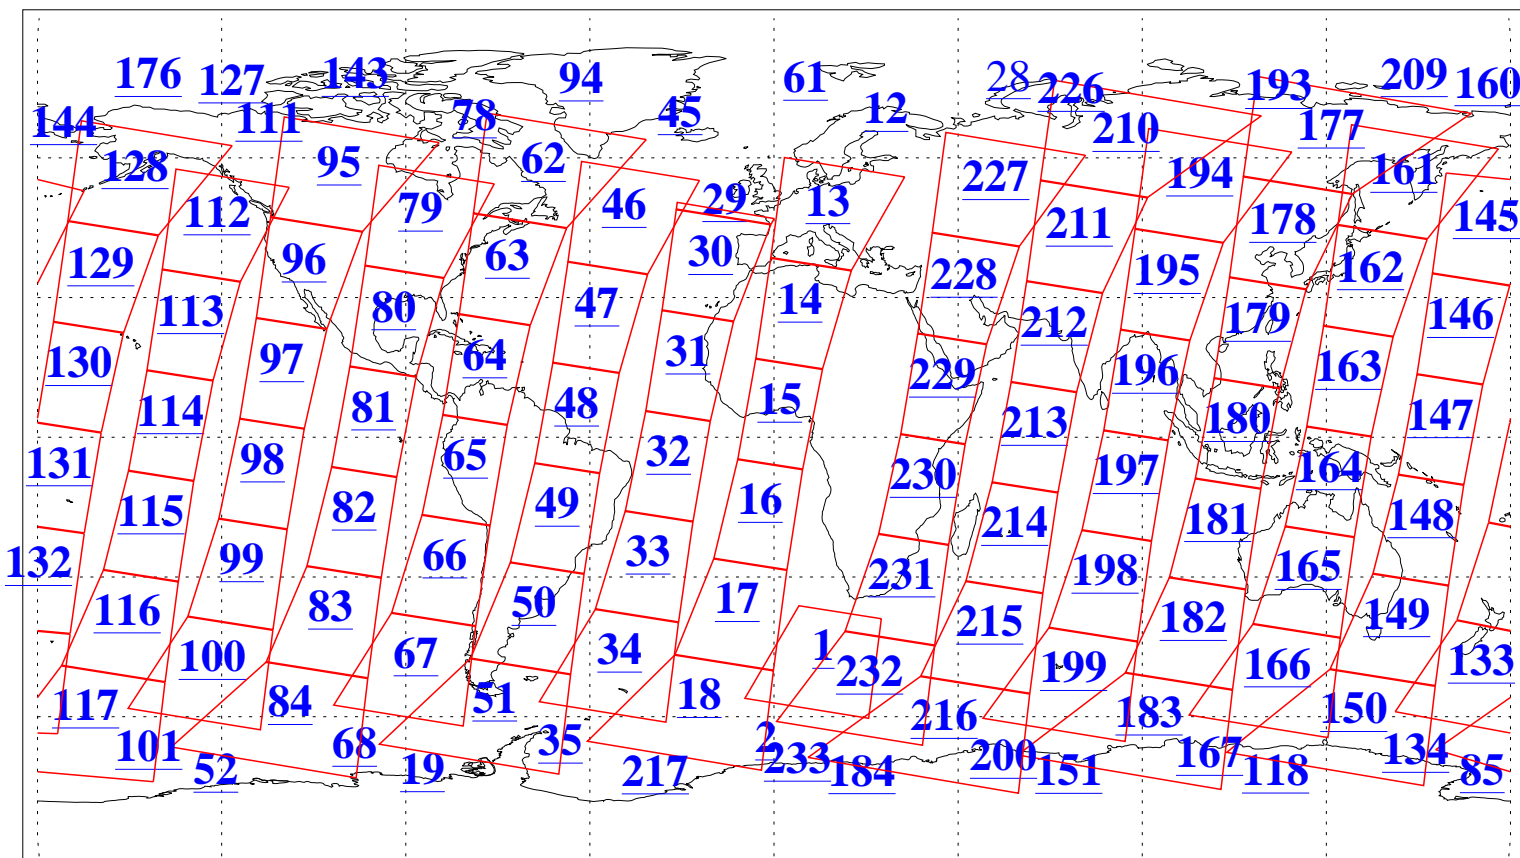

L1B Availability
AMSU Granules: 240
HSB Granules: 0
AIRS Granules: 239

29 Nov 2011
DoY 333
Aqua Day 3496
Granules: 1 to 120

Granules: 121 to 240

Legend: AMSU Available, HSB Available, AIRS Available

L1B Availability
AMSU Granules: 240
HSB Granules: 0
AIRS Granules: 239

29 Nov 2011
DoY 333
Aqua Day 3496

Ascending Granules

Descending Granules

Legend: AMSU Available, HSB Available, AIRS Available

L1B Availability
 AMSU Granules: 240
 HSB Granules: 0
 AIRS Granules: 239

29 Nov 2011
 DoY 333
 Aqua Day 3496

Northern Hemisphere Granules

Southern Hemisphere Granules

Legend: AMSU Available, HSB Available, AIRS Available