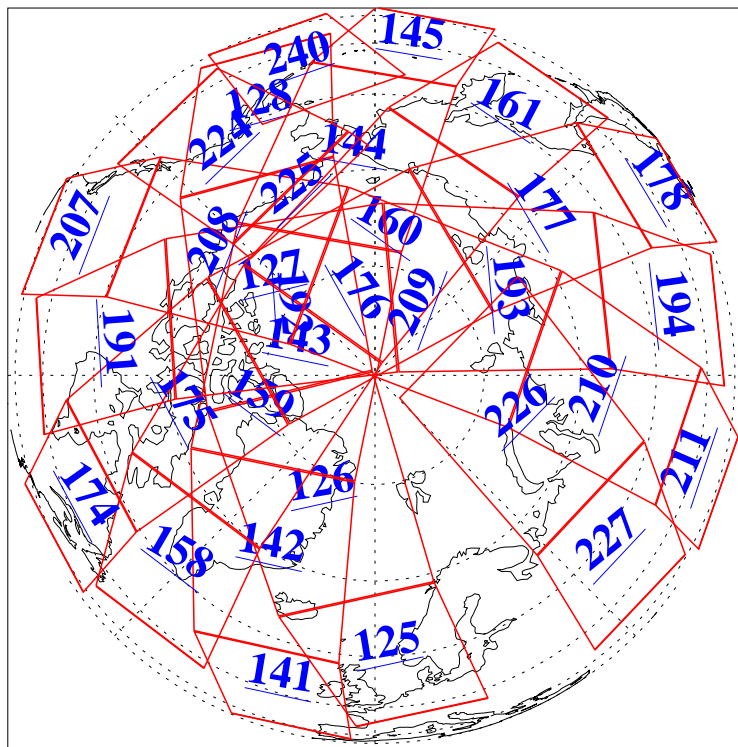

L1B Availability
AMSU Granules: 240
HSB Granules: 0
AIRS Granules: 239

29 Nov 2011
DoY 333
Aqua Day 3496
Granules: 1 to 120

Granules: 121 to 240

Legend: AMSU Available, HSB Available, AIRS Available

L1B Availability
AMSU Granules: 240
HSB Granules: 0
AIRS Granules: 239

29 Nov 2011
DoY 333
Aqua Day 3496

Ascending Granules

Descending Granules

Legend: AMSU Available, HSB Available, AIRS Available

L1B Availability
 AMSU Granules: 240
 HSB Granules: 0
 AIRS Granules: 239

29 Nov 2011
 DoY 333
 Aqua Day 3496

Northern Hemisphere Granules

Southern Hemisphere Granules

Legend: AMSU Available, HSB Available, AIRS Available