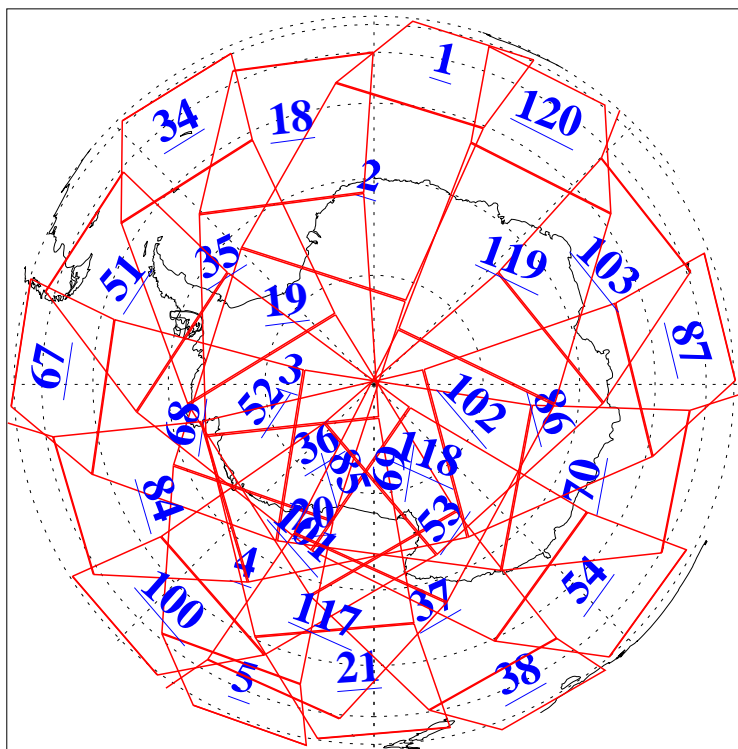

L1B Availability
AMSU Granules: 240
HSB Granules: 0
AIRS Granules: 239

29 Nov 2011
DoY 333
Aqua Day 3496
Granules: 1 to 120

Granules: 121 to 240

Legend: AMSU Available, HSB Available, AIRS Available

L1B Availability
AMSU Granules: 240
HSB Granules: 0
AIRS Granules: 239

29 Nov 2011
DoY 333
Aqua Day 3496

Ascending Granules

Descending Granules

Legend: AMSU Available, HSB Available, AIRS Available

L1B Availability
 AMSU Granules: 240
 HSB Granules: 0
 AIRS Granules: 239

29 Nov 2011
 DoY 333
 Aqua Day 3496

Northern Hemisphere Granules

Southern Hemisphere Granules

Legend: AMSU Available, HSB Available, AIRS Available