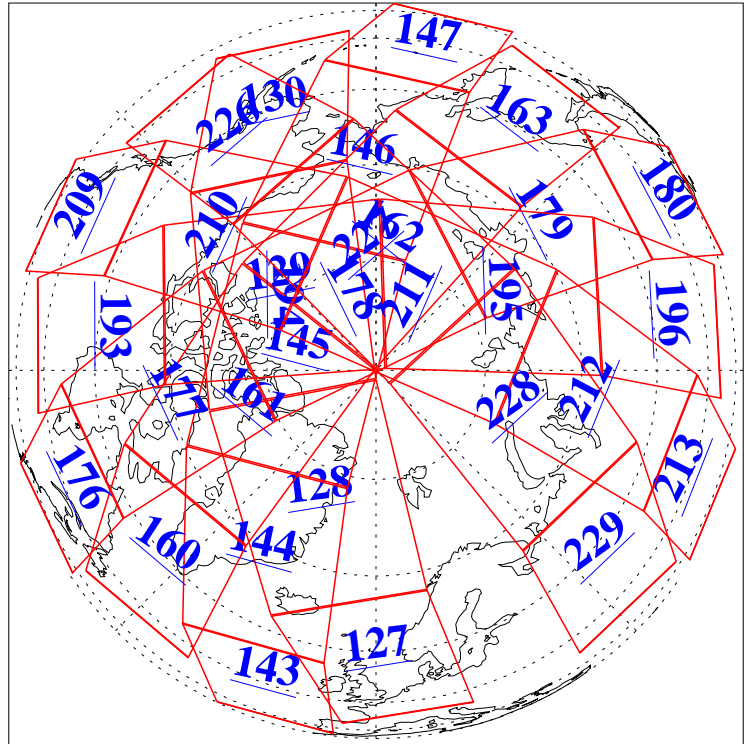

L1B Availability
AMSU Granules: 240
HSB Granules: 0
AIRS Granules: 240

27 Nov 2011
DoY 331
Aqua Day 3494

Northern Hemisphere Granules

Southern Hemisphere Granules