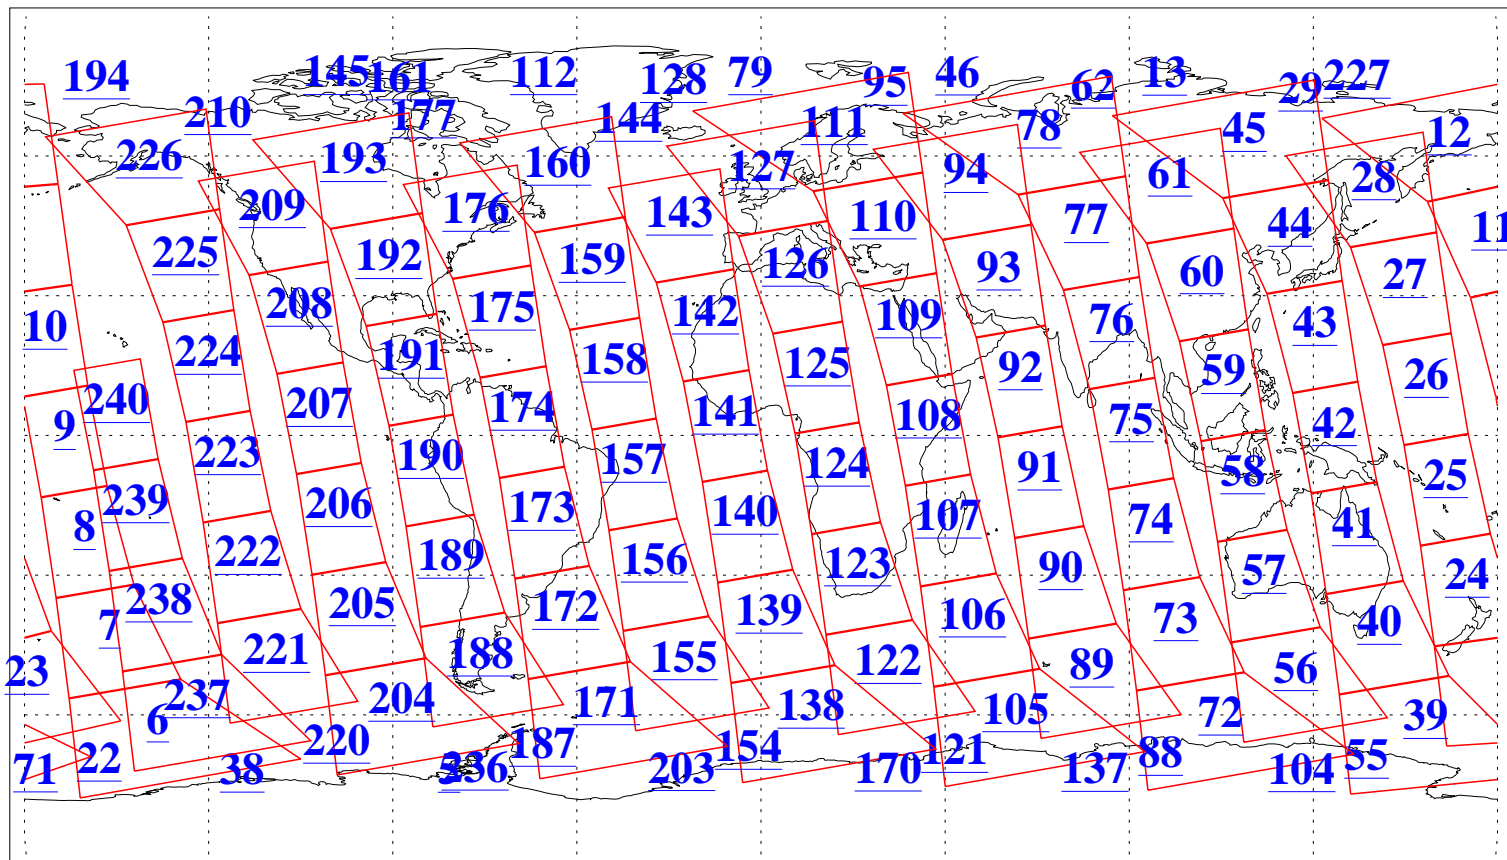

L1B Availability
AMSU Granules: 240
HSB Granules: 0
AIRS Granules: 240

27 Nov 2011
DoY 331
Aqua Day 3494
Granules: 1 to 120

Granules: 121 to 240

Legend: AMSU Available, HSB Available, AIRS Available

L1B Availability
AMSU Granules: 240
HSB Granules: 0
AIRS Granules: 240

27 Nov 2011
DoY 331
Aqua Day 3494
Ascending Granules

Descending Granules

Legend: AMSU Available, *HSB Available*, **AIRS Available**

L1B Availability
 AMSU Granules: 240
 HSB Granules: 0
 AIRS Granules: 240