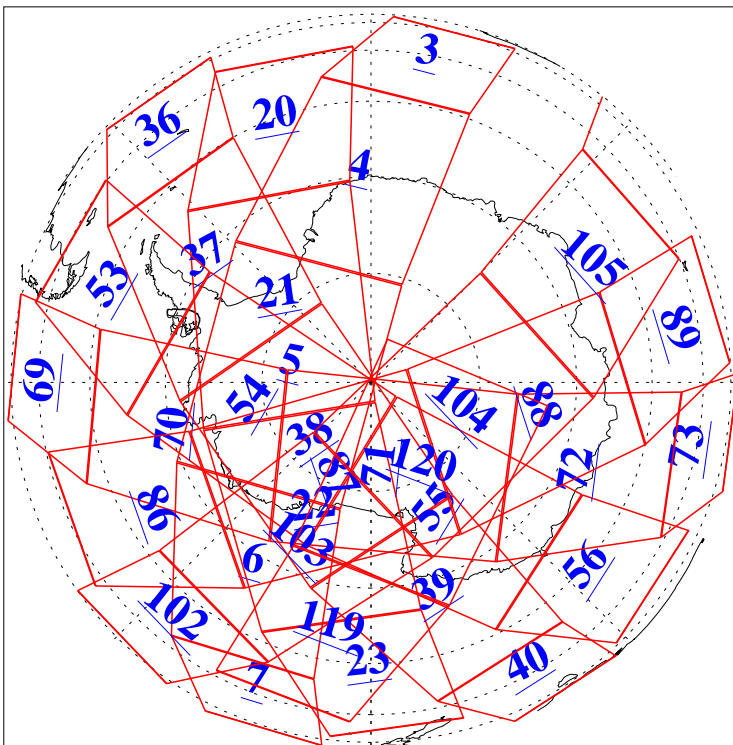

Legend: AMSU Available, HSB Available, AIRS Available