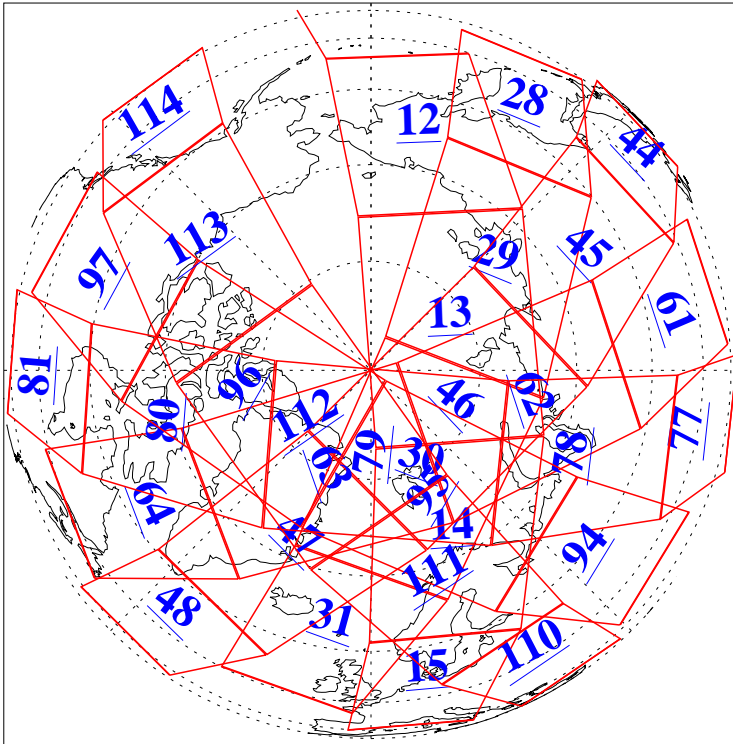

L1B Availability
AMSU Granules: 240
HSB Granules: 0
AIRS Granules: 240

27 Nov 2011
DoY 331
Aqua Day 3494
Granules: 1 to 120

Granules: 121 to 240

Legend: AMSU Available, HSB Available, AIRS Available

L1B Availability
AMSU Granules: 240
HSB Granules: 0
AIRS Granules: 240

27 Nov 2011
DoY 331
Aqua Day 3494
Ascending Granules

Descending Granules

Legend: AMSU Available, *HSB Available*, **AIRS Available**

L1B Availability
 AMSU Granules: 240
 HSB Granules: 0
 AIRS Granules: 240

27 Nov 2011
 DoY 331
 Aqua Day 3494

Northern Hemisphere Granules

Southern Hemisphere Granules

Legend: AMSU Available, HSB Available, AIRS Available