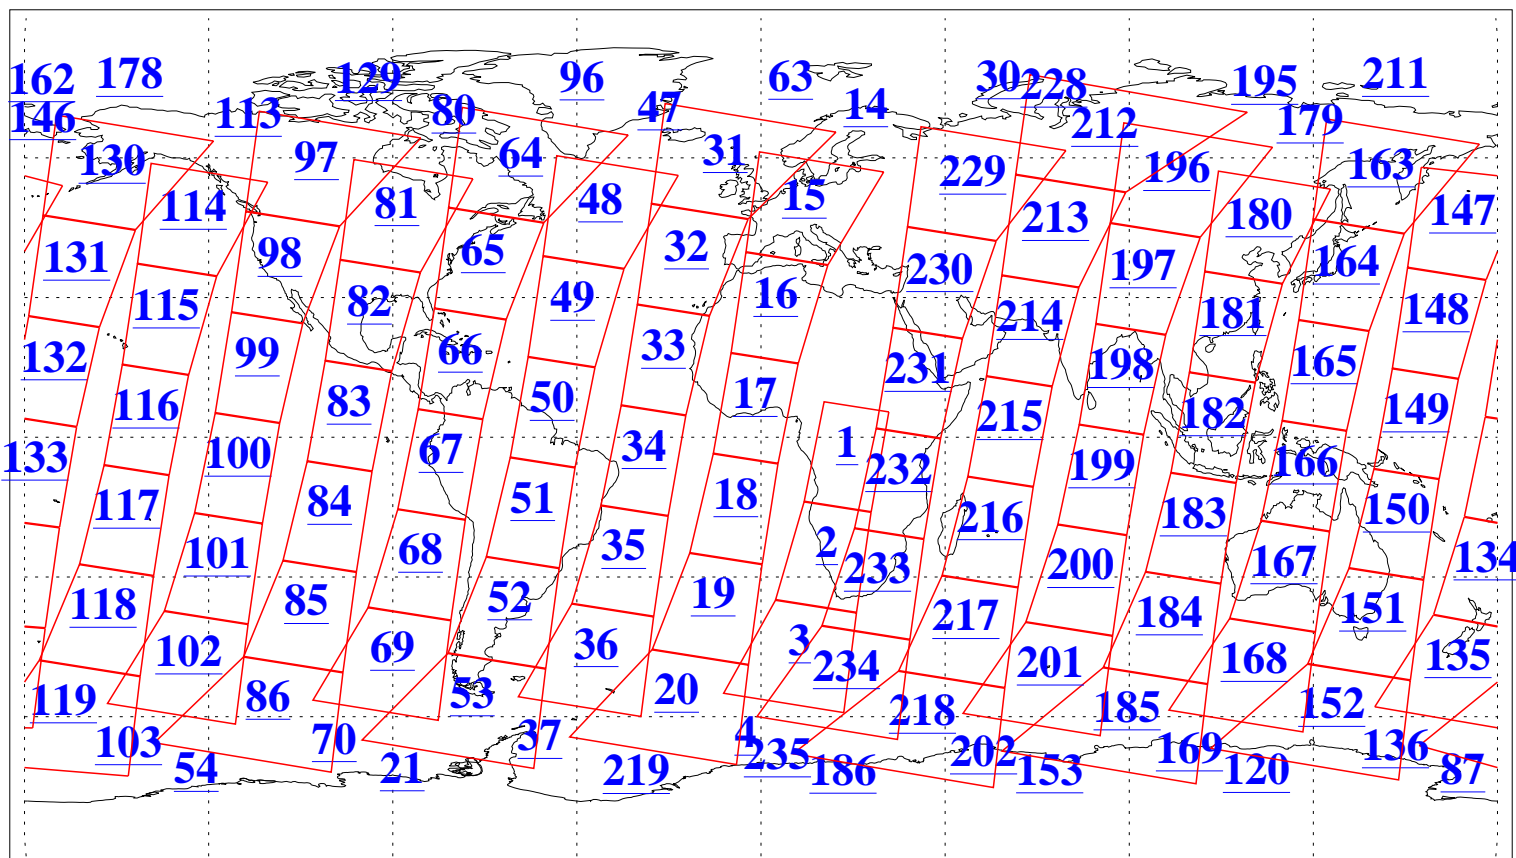

L1B Availability
AMSU Granules: 240
HSB Granules: 0
AIRS Granules: 240

27 Nov 2011
DoY 331
Aqua Day 3494
Granules: 1 to 120

Granules: 121 to 240

Legend: AMSU Available, HSB Available, AIRS Available

L1B Availability
AMSU Granules: 240
HSB Granules: 0
AIRS Granules: 240

27 Nov 2011
DoY 331
Aqua Day 3494
Ascending Granules

Descending Granules

Legend: AMSU Available, *HSB Available*, **AIRS Available**

L1B Availability
 AMSU Granules: 240
 HSB Granules: 0
 AIRS Granules: 240