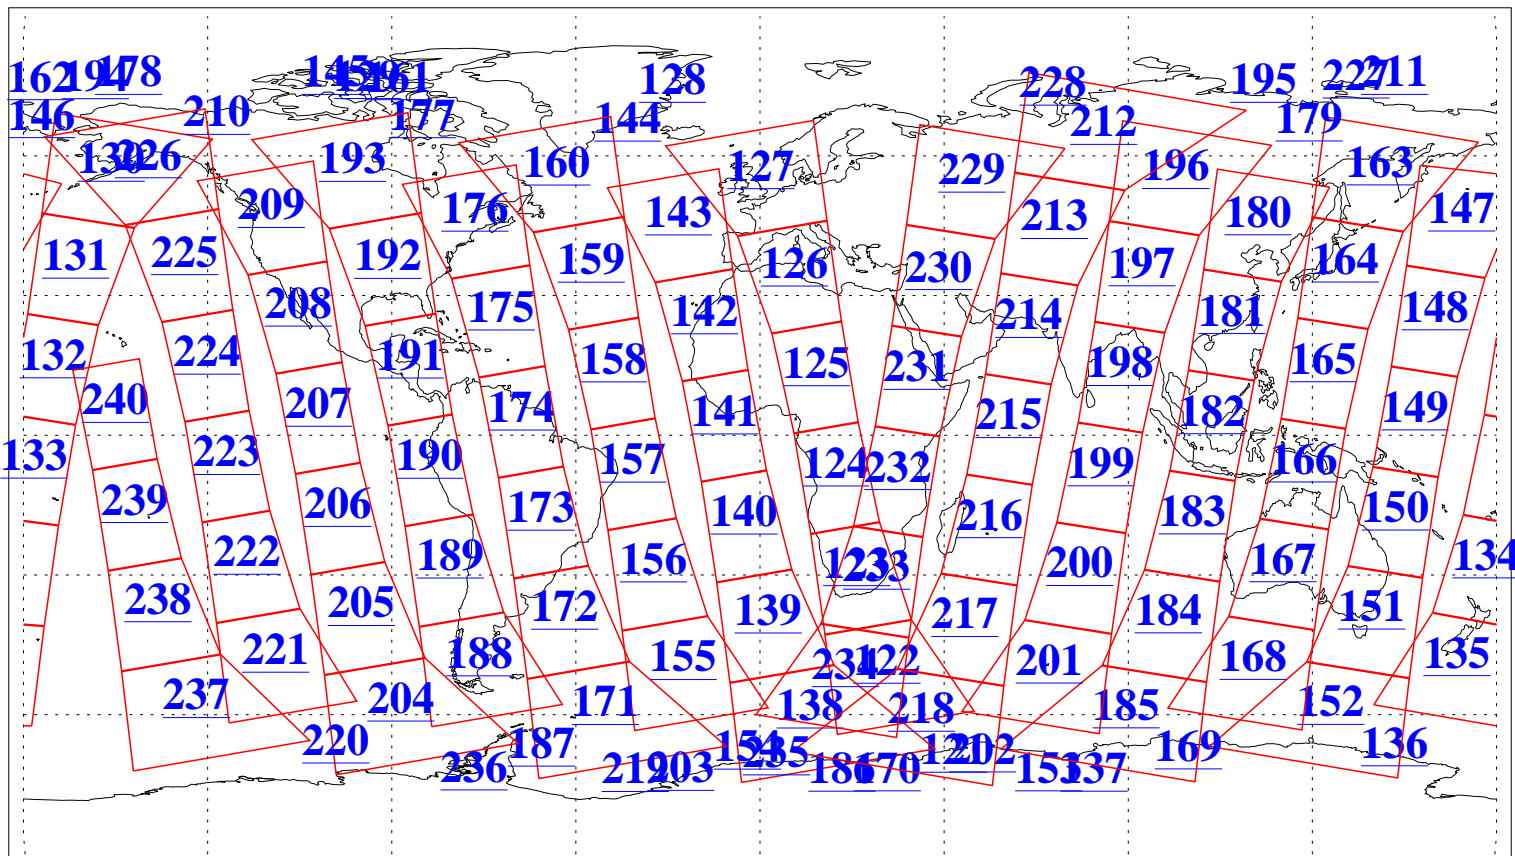

L1B Availability
AMSU Granules: 240
HSB Granules: 0
AIRS Granules: 240

27 Nov 2011
DoY 331
Aqua Day 3494
Granules: 1 to 120

Granules: 121 to 240

Legend: AMSU Available, HSB Available, AIRS Available

L1B Availability
AMSU Granules: 240
HSB Granules: 0
AIRS Granules: 240

27 Nov 2011
DoY 331
Aqua Day 3494
Ascending Granules

Descending Granules

Legend: AMSU Available, *HSB Available*, **AIRS Available**

L1B Availability
 AMSU Granules: 240
 HSB Granules: 0
 AIRS Granules: 240