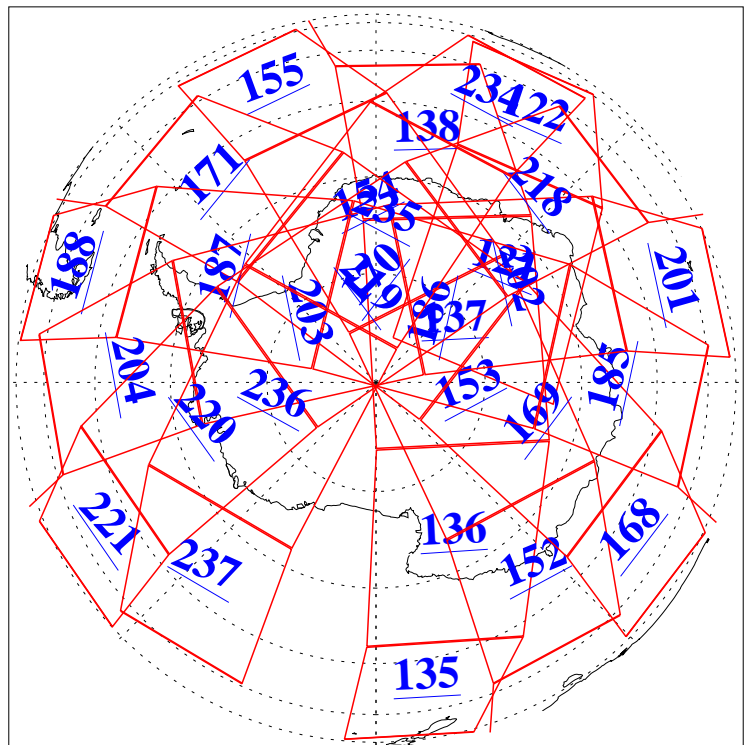

Legend: AMSU Available, HSB Available, AIRS Available