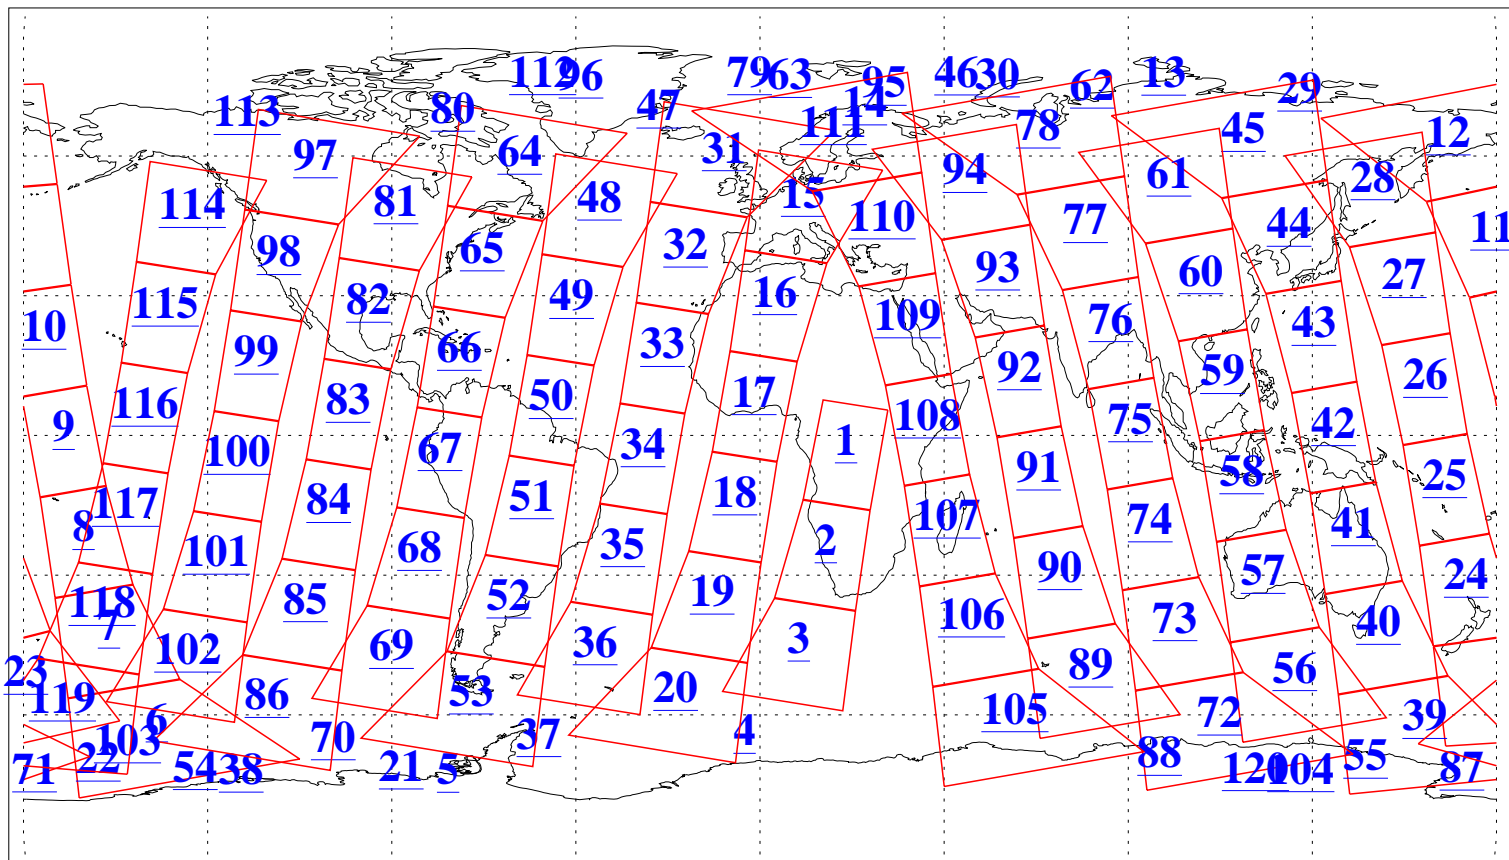

L1B Availability
AMSU Granules: 240
HSB Granules: 0
AIRS Granules: 240

27 Nov 2011
DoY 331
Aqua Day 3494
Granules: 1 to 120

Granules: 121 to 240

Legend: AMSU Available, HSB Available, AIRS Available

L1B Availability
AMSU Granules: 240
HSB Granules: 0
AIRS Granules: 240

27 Nov 2011
DoY 331
Aqua Day 3494
Ascending Granules

Descending Granules

Legend: AMSU Available, *HSB Available*, **AIRS Available**

L1B Availability
 AMSU Granules: 240
 HSB Granules: 0
 AIRS Granules: 240

27 Nov 2011
 DoY 331
 Aqua Day 3494

Northern Hemisphere Granules

Southern Hemisphere Granules

Legend: AMSU Available, HSB Available, AIRS Available