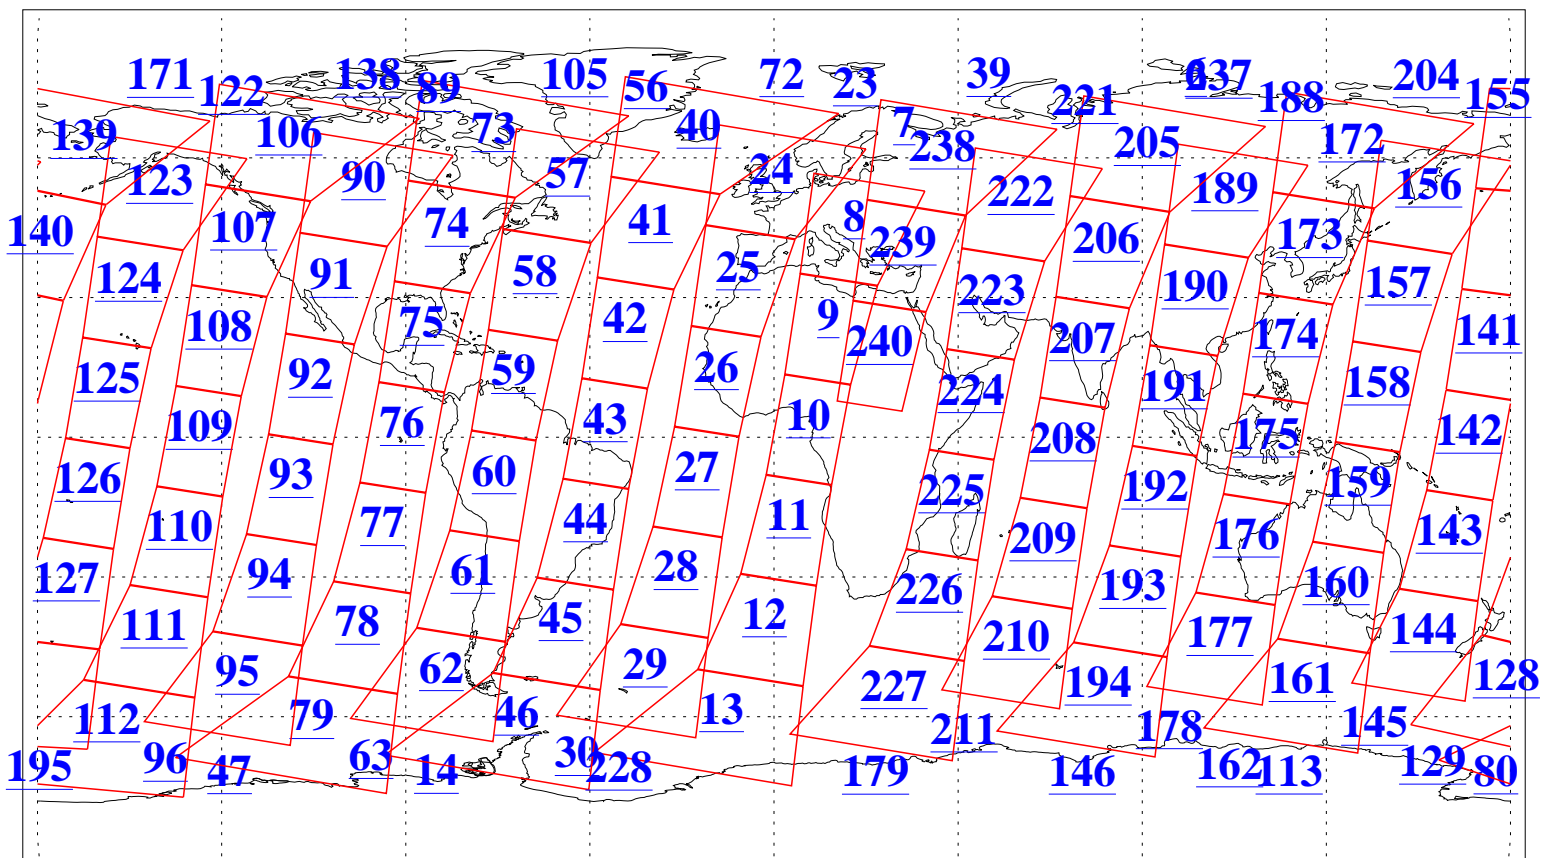

L1B Availability
AMSU Granules: 240
HSB Granules: 0
AIRS Granules: 240

26 Nov 2011
DoY 330
Aqua Day 3493
Granules: 1 to 120

Granules: 121 to 240

Legend: AMSU Available, HSB Available, AIRS Available

L1B Availability
AMSU Granules: 240
HSB Granules: 0
AIRS Granules: 240

26 Nov 2011
DoY 330
Aqua Day 3493
Ascending Granules

Descending Granules

Legend: AMSU Available, HSB Available, AIRS Available

L1B Availability
 AMSU Granules: 240
 HSB Granules: 0
 AIRS Granules: 240

26 Nov 2011
 DoY 330
 Aqua Day 3493

Northern Hemisphere Granules

Southern Hemisphere Granules

Legend: AMSU Available, HSB Available, AIRS Available