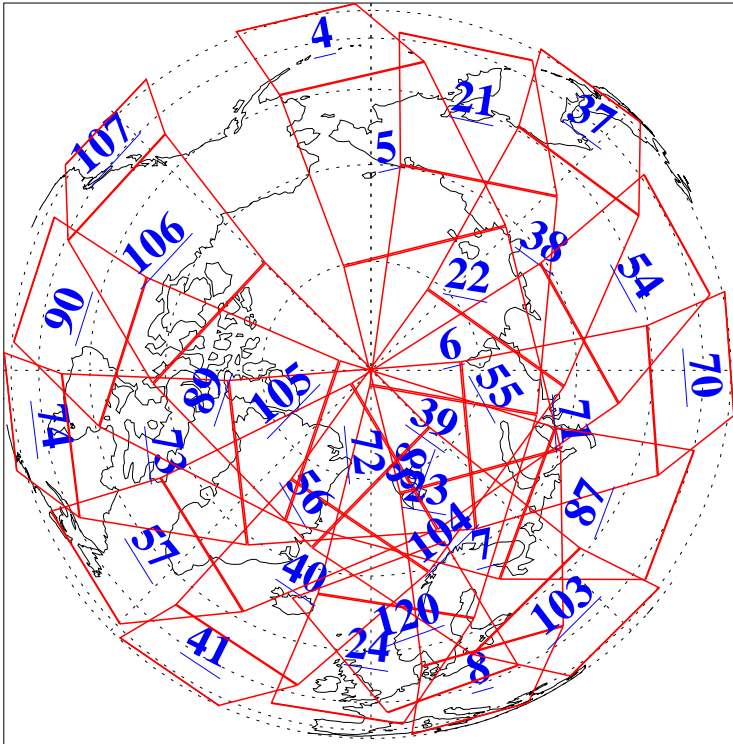

L1B Availability
AMSU Granules: 240
HSB Granules: 0
AIRS Granules: 240

26 Nov 2011
DoY 330
Aqua Day 3493
Granules: 1 to 120

Granules: 121 to 240

Legend: AMSU Available, HSB Available, AIRS Available

L1B Availability
AMSU Granules: 240
HSB Granules: 0
AIRS Granules: 240

26 Nov 2011
DoY 330
Aqua Day 3493
Ascending Granules

Descending Granules

Legend: AMSU Available, HSB Available, AIRS Available

L1B Availability
 AMSU Granules: 240
 HSB Granules: 0
 AIRS Granules: 240

26 Nov 2011
 DoY 330
 Aqua Day 3493

Northern Hemisphere Granules

Southern Hemisphere Granules

Legend: AMSU Available, HSB Available, AIRS Available