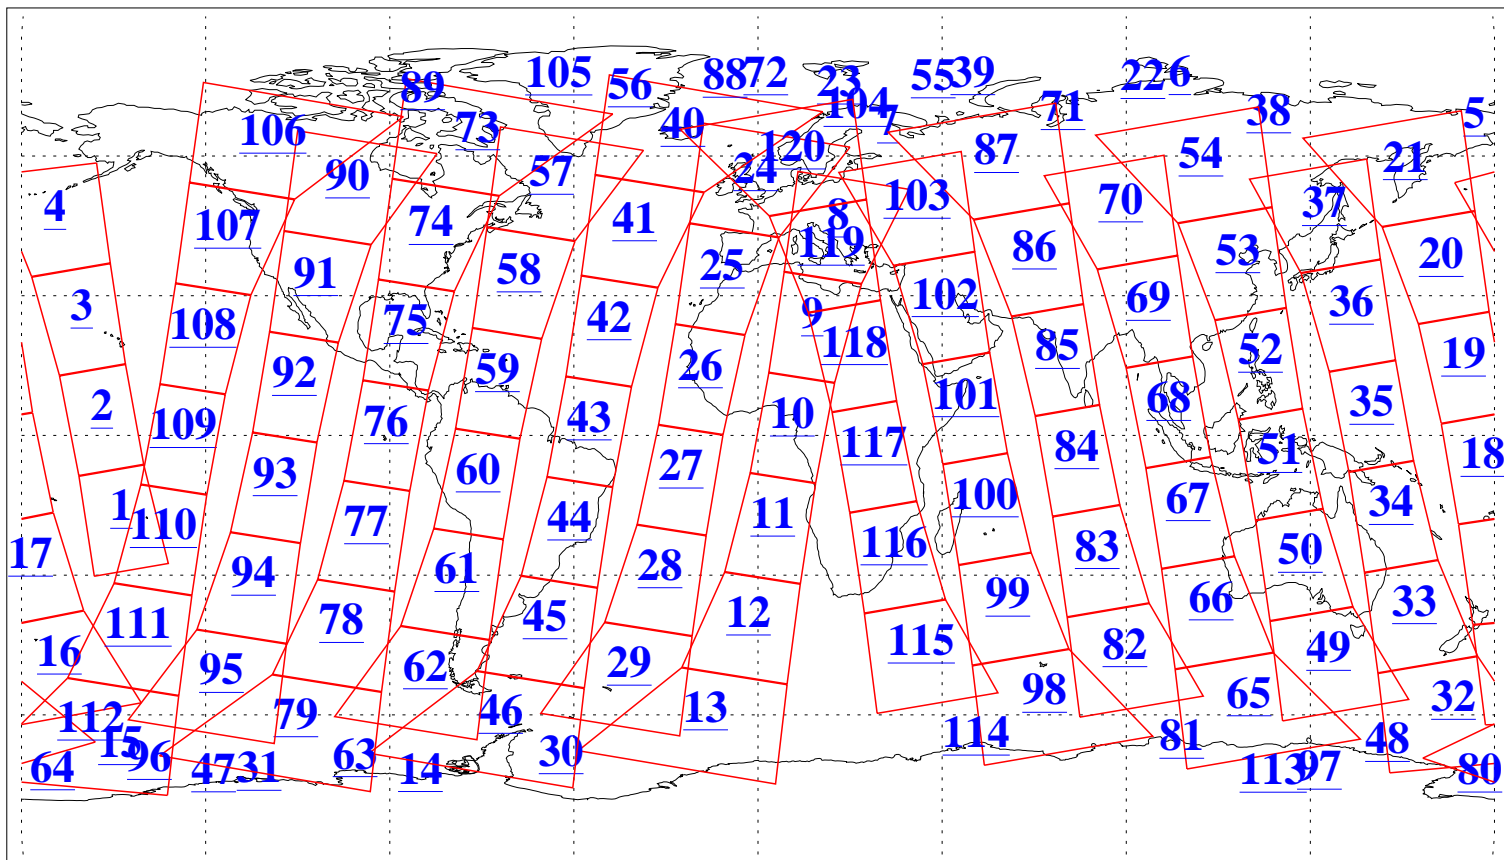

L1B Availability
AMSU Granules: 240
HSB Granules: 0
AIRS Granules: 240

26 Nov 2011
DoY 330
Aqua Day 3493
Granules: 1 to 120

Granules: 121 to 240

Legend: AMSU Available, HSB Available, AIRS Available

L1B Availability
AMSU Granules: 240
HSB Granules: 0
AIRS Granules: 240

26 Nov 2011
DoY 330
Aqua Day 3493
Ascending Granules

Descending Granules

Legend: AMSU Available, HSB Available, AIRS Available

L1B Availability
 AMSU Granules: 240
 HSB Granules: 0
 AIRS Granules: 240

26 Nov 2011
 DoY 330
 Aqua Day 3493

Northern Hemisphere Granules

Southern Hemisphere Granules

Legend: AMSU Available, HSB Available, AIRS Available