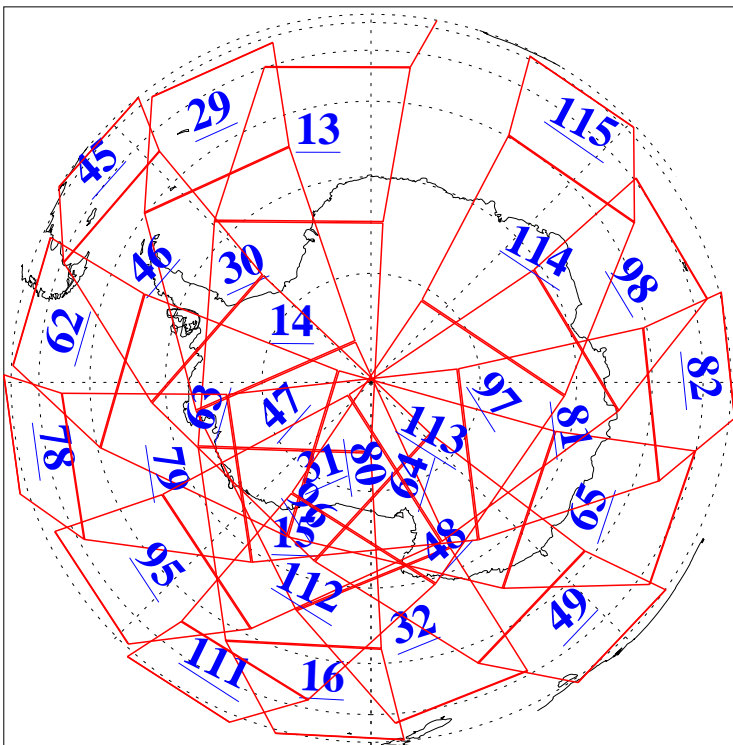

L1B Availability
AMSU Granules: 240
HSB Granules: 0
AIRS Granules: 240

26 Nov 2011
DoY 330
Aqua Day 3493
Granules: 1 to 120

Granules: 121 to 240

Legend: AMSU Available, HSB Available, AIRS Available

L1B Availability
AMSU Granules: 240
HSB Granules: 0
AIRS Granules: 240

26 Nov 2011
DoY 330
Aqua Day 3493
Ascending Granules

Descending Granules

Legend: AMSU Available, HSB Available, AIRS Available

L1B Availability
 AMSU Granules: 240
 HSB Granules: 0
 AIRS Granules: 240

26 Nov 2011
 DoY 330
 Aqua Day 3493

Northern Hemisphere Granules

Southern Hemisphere Granules

Legend: AMSU Available, HSB Available, AIRS Available