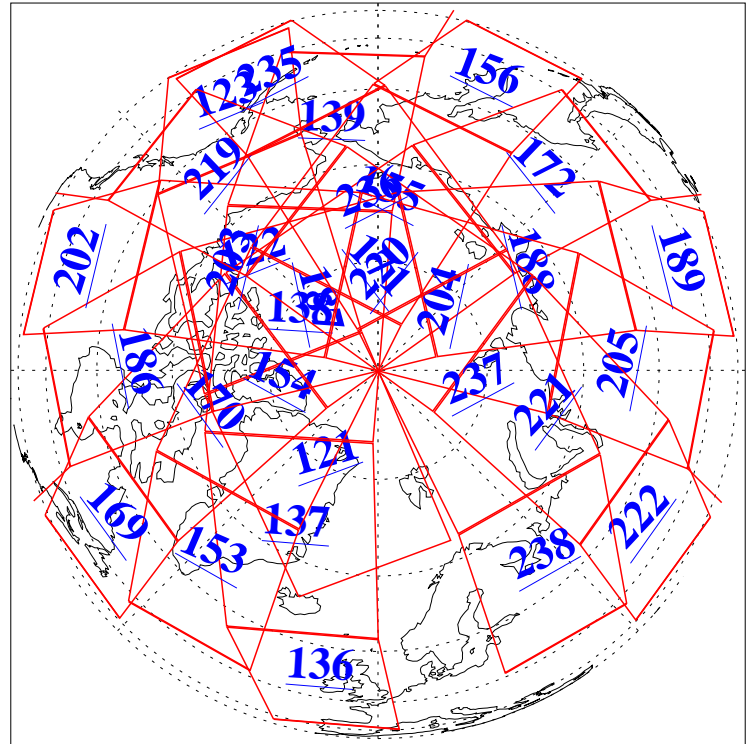

26 Nov 2011
DoY 330
Aqua Day 3493
Ascending Granules

Descending Granules

Legend: AMSU Available, HSB Available, AIRS Available

L1B Availability
 AMSU Granules: 240
 HSB Granules: 0
 AIRS Granules: 240

26 Nov 2011
 DoY 330
 Aqua Day 3493

Northern Hemisphere Granules

Southern Hemisphere Granules

Legend: AMSU Available, HSB Available, AIRS Available