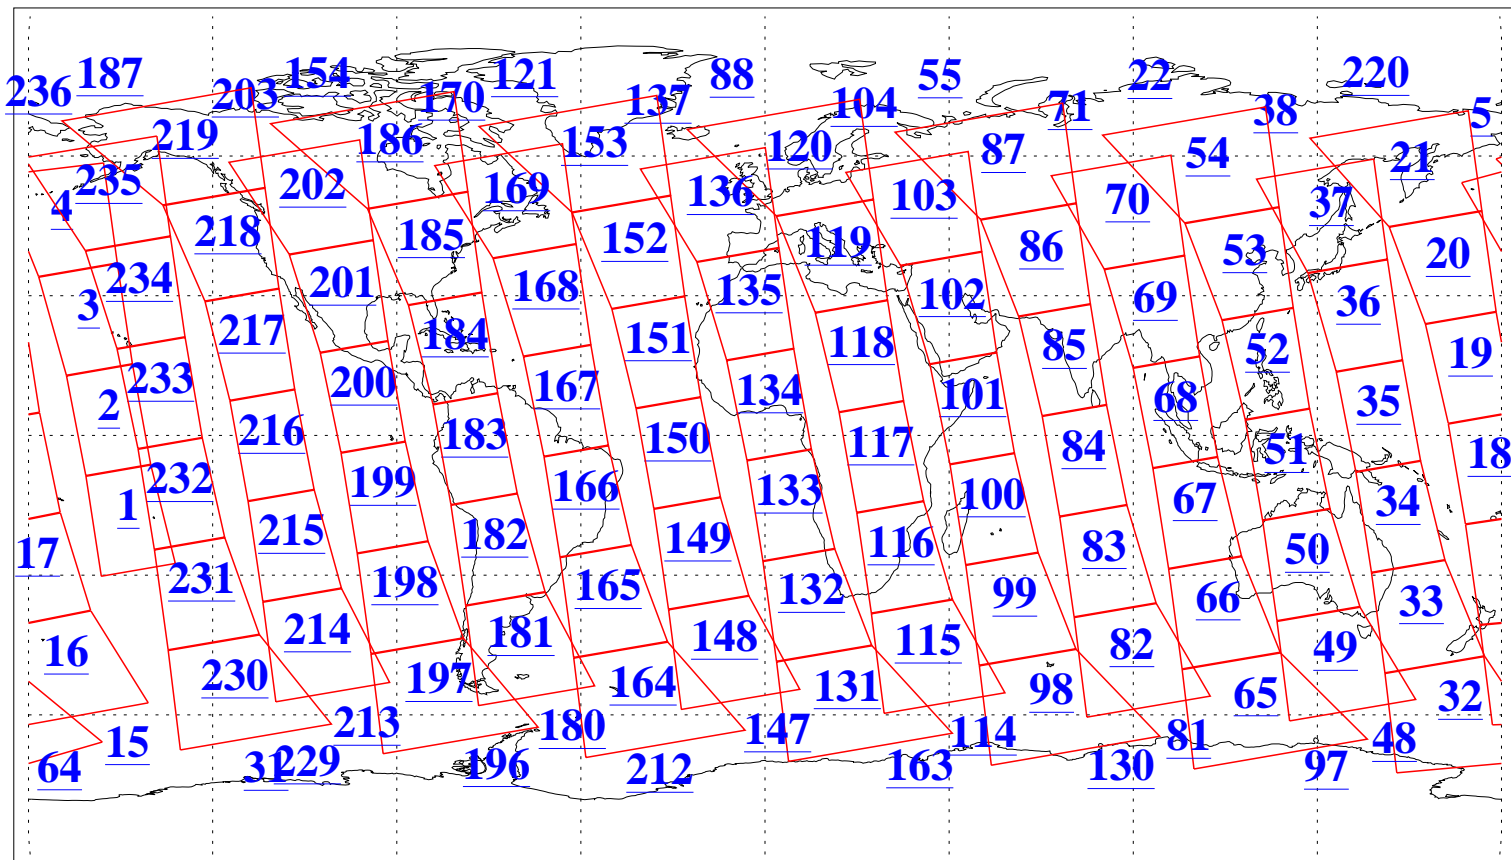

L1B Availability
AMSU Granules: 240
HSB Granules: 0
AIRS Granules: 240

26 Nov 2011
DoY 330
Aqua Day 3493
Granules: 1 to 120

Granules: 121 to 240

Legend: AMSU Available, HSB Available, AIRS Available

L1B Availability
AMSU Granules: 240
HSB Granules: 0
AIRS Granules: 240

26 Nov 2011
DoY 330
Aqua Day 3493
Ascending Granules

Descending Granules

Legend: AMSU Available, HSB Available, AIRS Available

L1B Availability
 AMSU Granules: 240
 HSB Granules: 0
 AIRS Granules: 240

26 Nov 2011
 DoY 330
 Aqua Day 3493

Northern Hemisphere Granules

Southern Hemisphere Granules

Legend: AMSU Available, HSB Available, AIRS Available