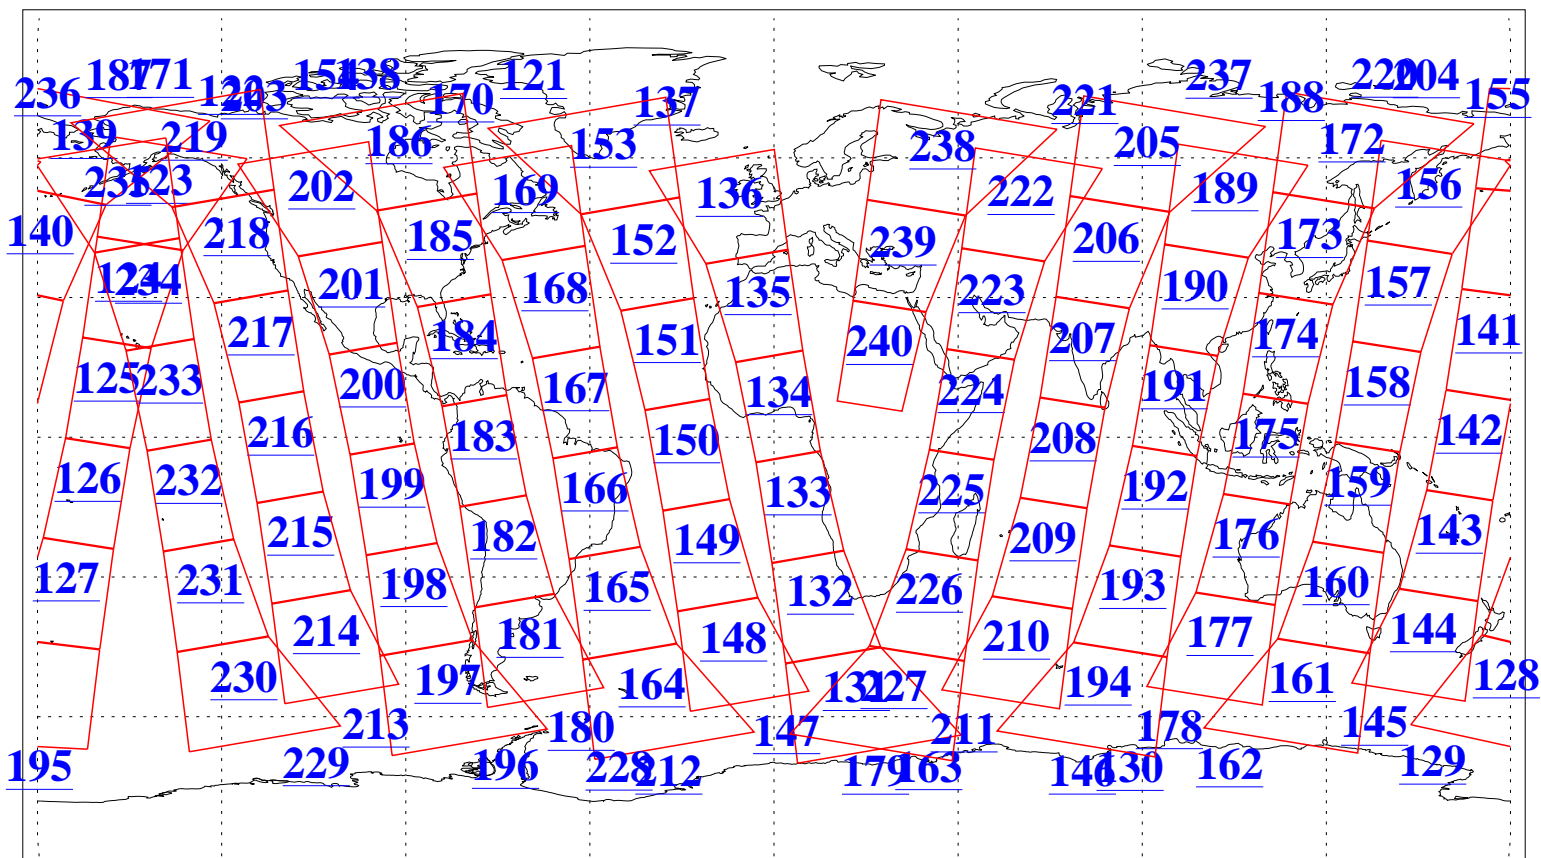

L1B Availability
AMSU Granules: 240
HSB Granules: 0
AIRS Granules: 240

26 Nov 2011
DoY 330
Aqua Day 3493
Granules: 1 to 120

Granules: 121 to 240

Legend: AMSU Available, HSB Available, AIRS Available

L1B Availability
AMSU Granules: 240
HSB Granules: 0
AIRS Granules: 240

26 Nov 2011
DoY 330
Aqua Day 3493
Ascending Granules

Descending Granules

Legend: AMSU Available, HSB Available, AIRS Available

L1B Availability
 AMSU Granules: 240
 HSB Granules: 0
 AIRS Granules: 240

26 Nov 2011
 DoY 330
 Aqua Day 3493

Northern Hemisphere Granules

Southern Hemisphere Granules

Legend: AMSU Available, HSB Available, AIRS Available