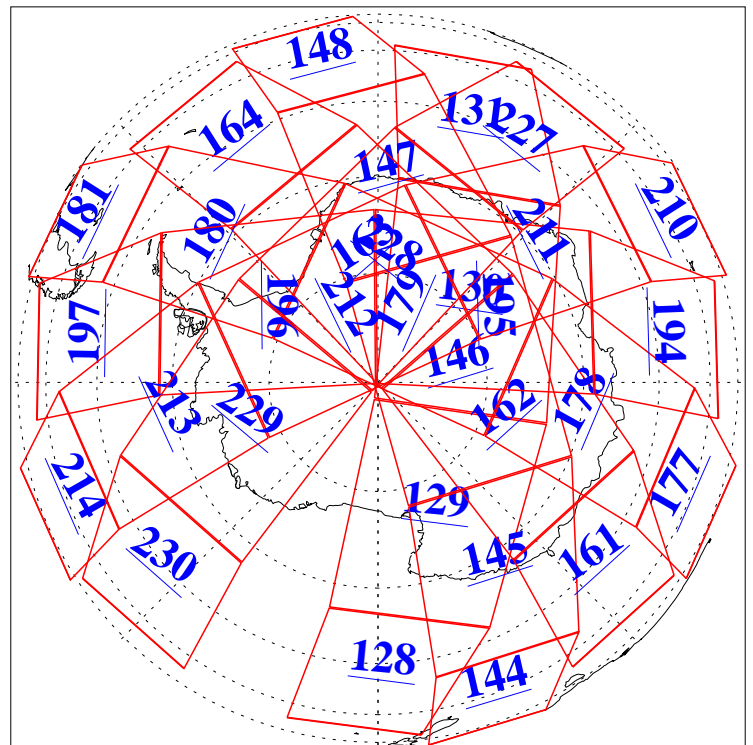

26 Nov 2011
DoY 330
Aqua Day 3493
Ascending Granules

Descending Granules

Legend: AMSU Available, HSB Available, AIRS Available

L1B Availability
 AMSU Granules: 240
 HSB Granules: 0
 AIRS Granules: 240

26 Nov 2011
 DoY 330
 Aqua Day 3493

Northern Hemisphere Granules

Southern Hemisphere Granules

Legend: AMSU Available, HSB Available, AIRS Available