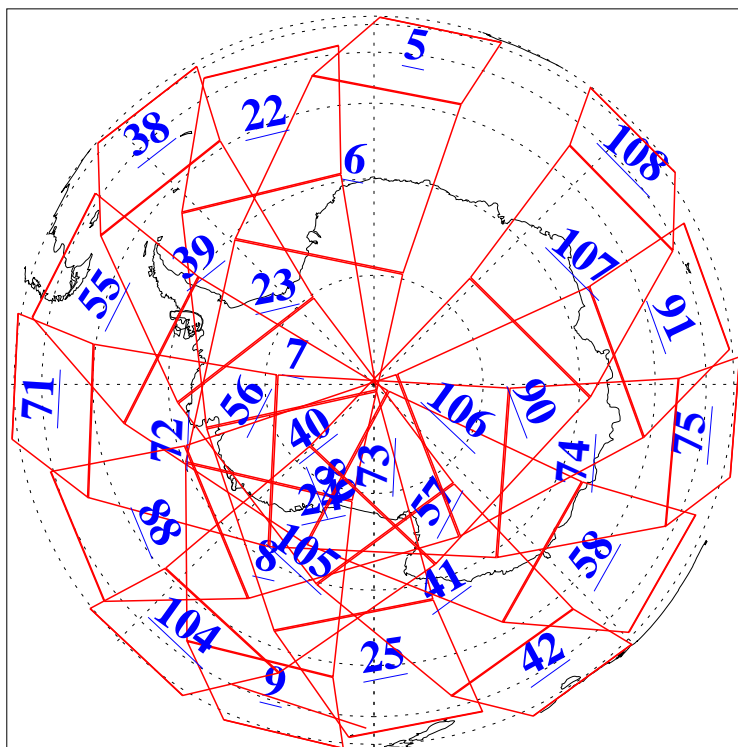

L1B Availability  
AMSU Granules: 240  
HSB Granules: 0  
AIRS Granules: 240

25 Nov 2011  
DoY 329  
Aqua Day 3492  
Granules: 1 to 120

Granules: 121 to 240

Legend: AMSU Available, HSB Available, AIRS Available

L1B Availability  
AMSU Granules: 240  
HSB Granules: 0  
AIRS Granules: 240

25 Nov 2011  
DoY 329  
Aqua Day 3492

Ascending Granules

Descending Granules

Legend: AMSU Available, HSB Available, AIRS Available

L1B Availability  
 AMSU Granules: 240  
 HSB Granules: 0  
 AIRS Granules: 240

25 Nov 2011  
 DoY 329  
 Aqua Day 3492

Northern Hemisphere Granules

Southern Hemisphere Granules

Legend: AMSU Available, HSB Available, AIRS Available