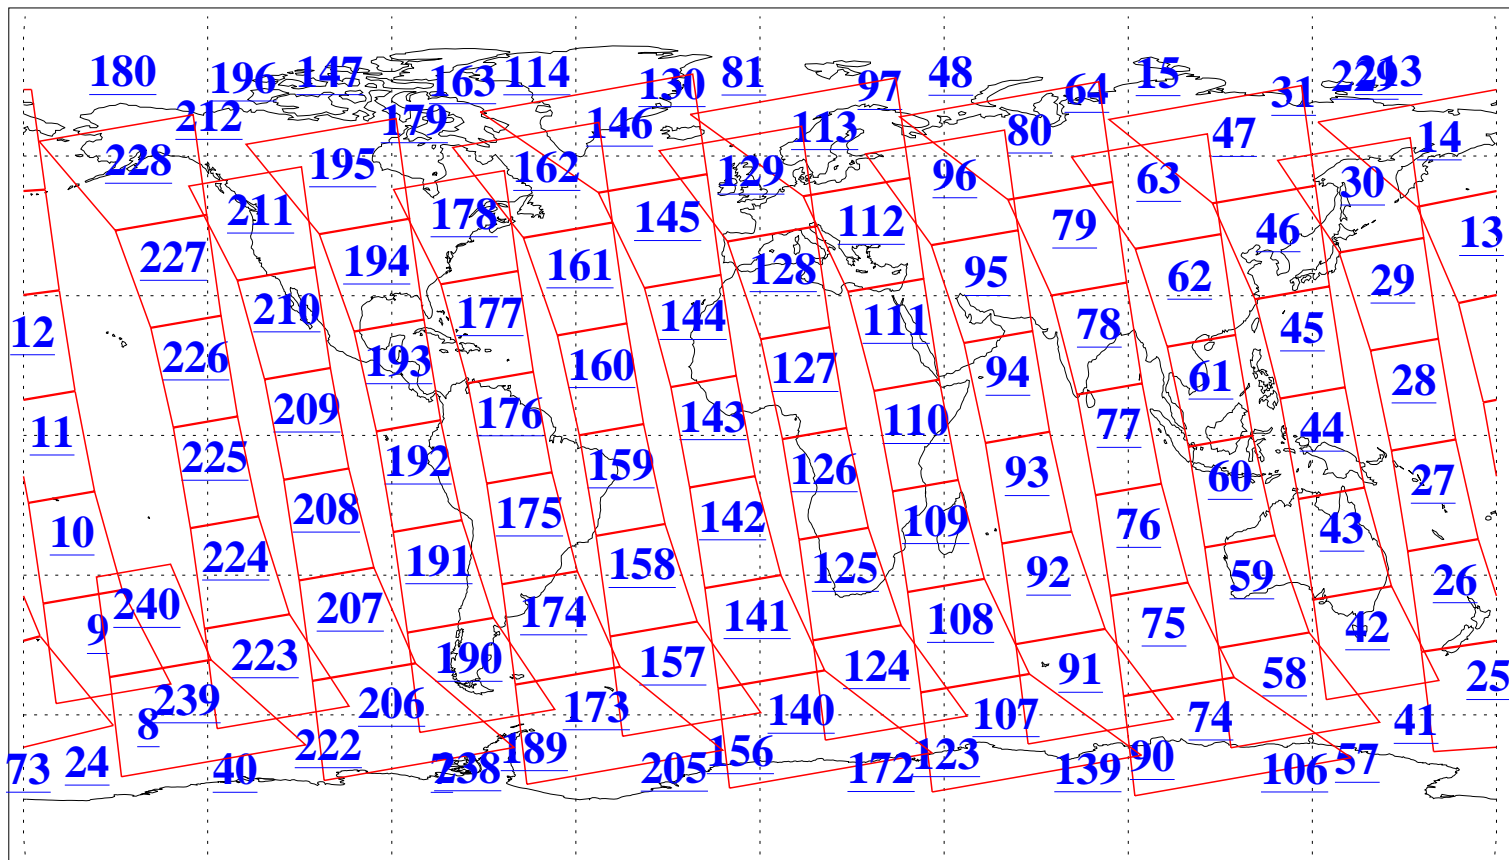

L1B Availability  
AMSU Granules: 240  
HSB Granules: 0  
AIRS Granules: 240

25 Nov 2011  
DoY 329  
Aqua Day 3492  
Granules: 1 to 120

Granules: 121 to 240

Legend: AMSU Available, HSB Available, AIRS Available

L1B Availability  
AMSU Granules: 240  
HSB Granules: 0  
AIRS Granules: 240

25 Nov 2011  
DoY 329  
Aqua Day 3492

Ascending Granules

Descending Granules

Legend: AMSU Available, HSB Available, AIRS Available

L1B Availability  
 AMSU Granules: 240  
 HSB Granules: 0  
 AIRS Granules: 240

25 Nov 2011  
 DoY 329  
 Aqua Day 3492

Northern Hemisphere Granules

Southern Hemisphere Granules

Legend: AMSU Available, HSB Available, AIRS Available