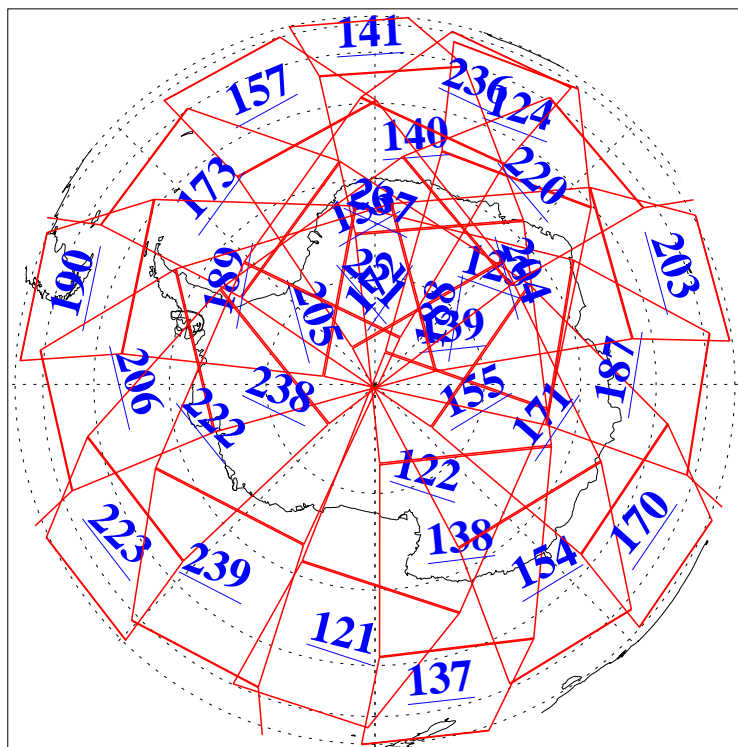

L1B Availability  
AMSU Granules: 240  
HSB Granules: 0  
AIRS Granules: 240

25 Nov 2011  
DoY 329  
Aqua Day 3492  
Granules: 1 to 120

Granules: 121 to 240

Legend: AMSU Available, HSB Available, AIRS Available

L1B Availability  
AMSU Granules: 240  
HSB Granules: 0  
AIRS Granules: 240

25 Nov 2011  
DoY 329  
Aqua Day 3492

Ascending Granules

Descending Granules

Legend: AMSU Available, HSB Available, AIRS Available

L1B Availability  
 AMSU Granules: 240  
 HSB Granules: 0  
 AIRS Granules: 240

25 Nov 2011  
 DoY 329  
 Aqua Day 3492

Northern Hemisphere Granules

Southern Hemisphere Granules

Legend: AMSU Available, HSB Available, AIRS Available