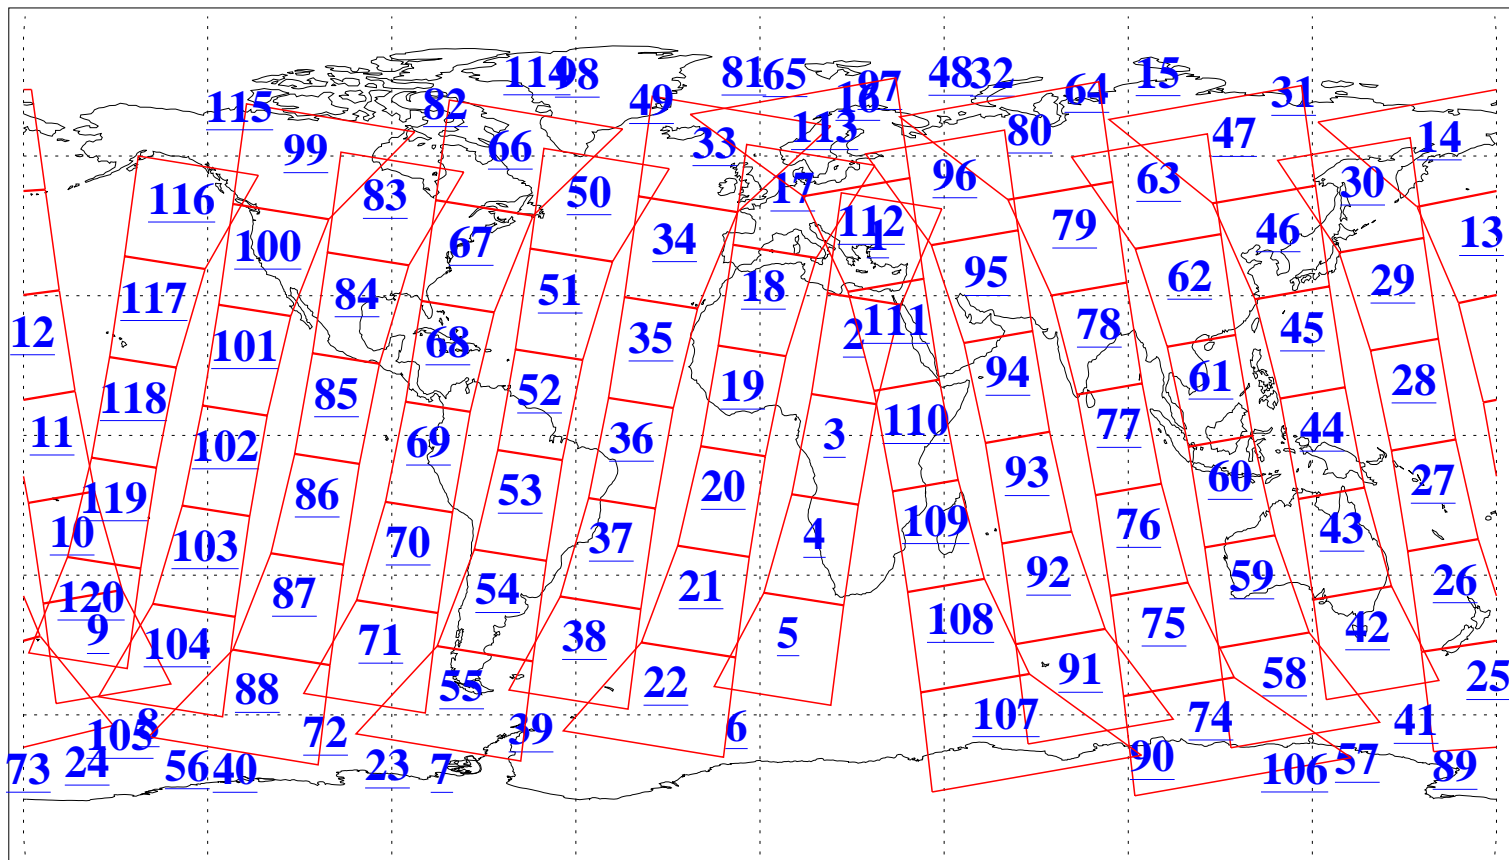

L1B Availability  
AMSU Granules: 240  
HSB Granules: 0  
AIRS Granules: 240

25 Nov 2011  
DoY 329  
Aqua Day 3492  
Granules: 1 to 120

Granules: 121 to 240

Legend: AMSU Available, HSB Available, AIRS Available

L1B Availability  
AMSU Granules: 240  
HSB Granules: 0  
AIRS Granules: 240

25 Nov 2011  
DoY 329  
Aqua Day 3492

Ascending Granules

Descending Granules

Legend: AMSU Available, HSB Available, AIRS Available

L1B Availability  
 AMSU Granules: 240  
 HSB Granules: 0  
 AIRS Granules: 240

25 Nov 2011  
 DoY 329  
 Aqua Day 3492

Northern Hemisphere Granules

Southern Hemisphere Granules

Legend: AMSU Available, HSB Available, AIRS Available