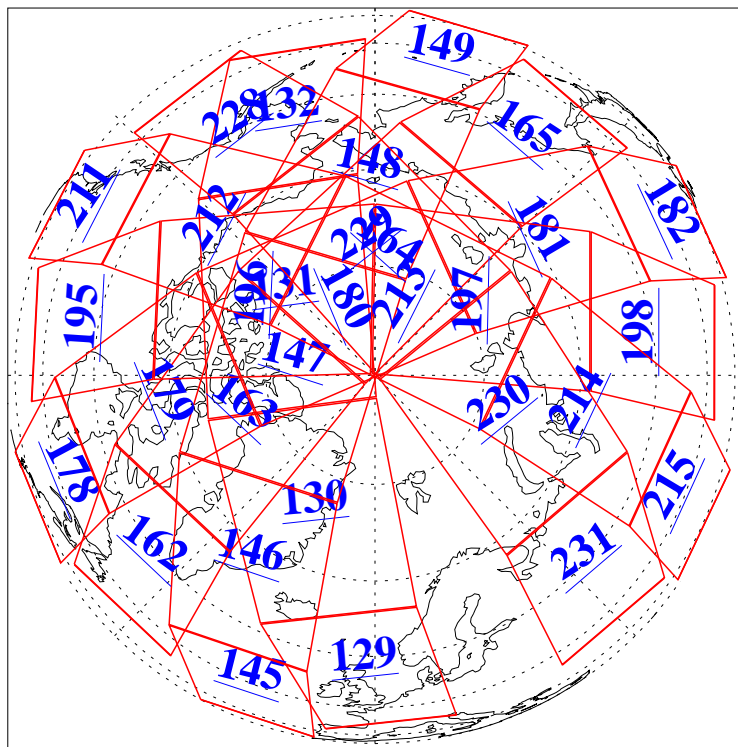

L1B Availability  
AMSU Granules: 240  
HSB Granules: 0  
AIRS Granules: 240

25 Nov 2011  
DoY 329  
Aqua Day 3492  
Granules: 1 to 120

Granules: 121 to 240

Legend: AMSU Available, HSB Available, AIRS Available

L1B Availability  
AMSU Granules: 240  
HSB Granules: 0  
AIRS Granules: 240

25 Nov 2011  
DoY 329  
Aqua Day 3492

Ascending Granules

Descending Granules

Legend: AMSU Available, HSB Available, AIRS Available

L1B Availability  
 AMSU Granules: 240  
 HSB Granules: 0  
 AIRS Granules: 240

25 Nov 2011  
 DoY 329  
 Aqua Day 3492

Northern Hemisphere Granules

Southern Hemisphere Granules

Legend: AMSU Available, HSB Available, AIRS Available