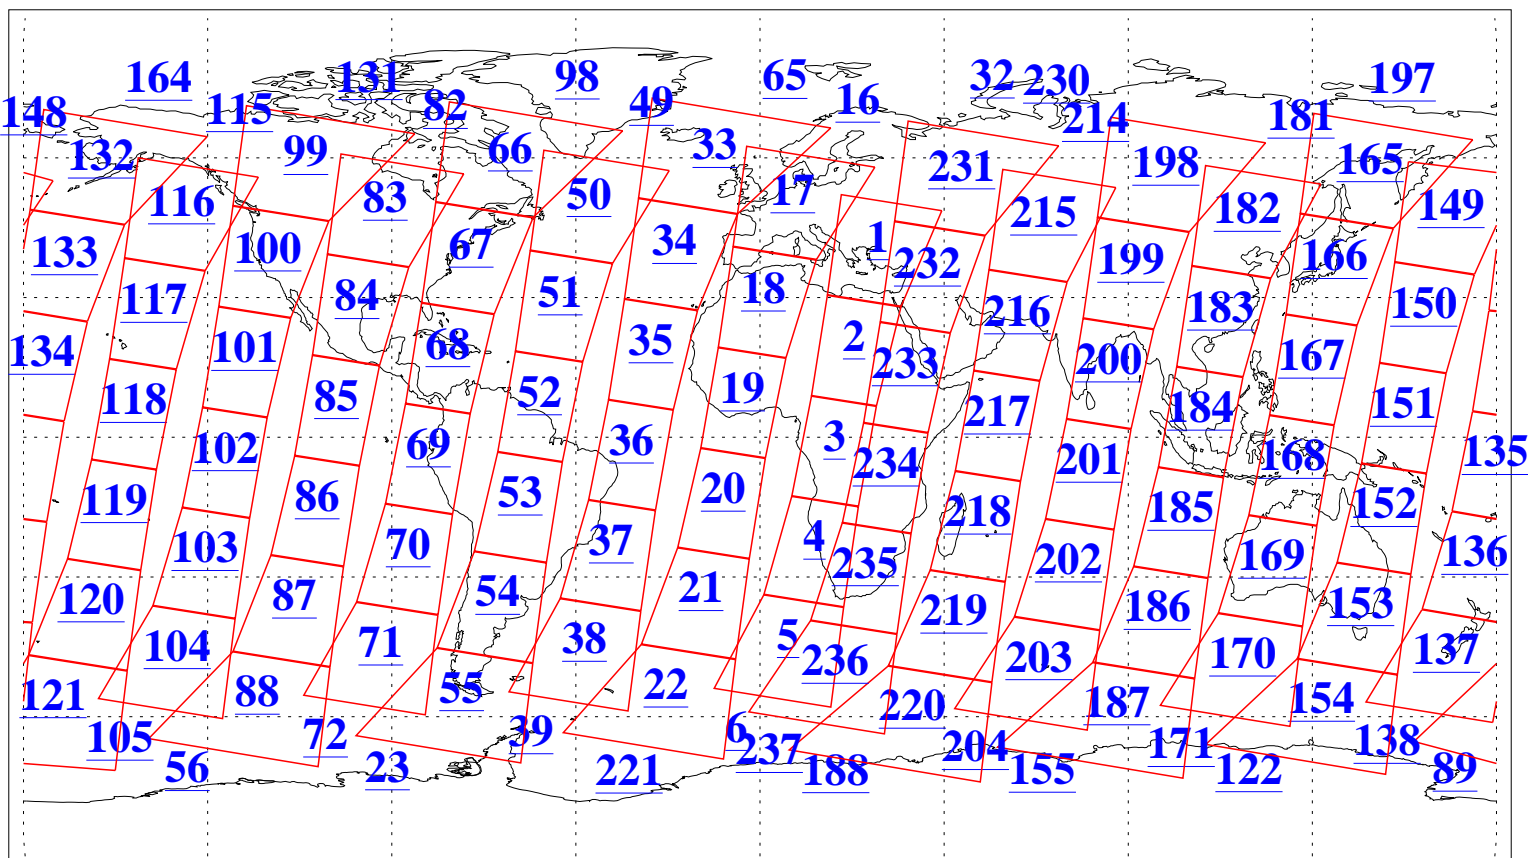

L1B Availability  
AMSU Granules: 240  
HSB Granules: 0  
AIRS Granules: 240

25 Nov 2011  
DoY 329  
Aqua Day 3492  
Granules: 1 to 120

Granules: 121 to 240

Legend: AMSU Available, HSB Available, AIRS Available

L1B Availability  
AMSU Granules: 240  
HSB Granules: 0  
AIRS Granules: 240

25 Nov 2011  
DoY 329  
Aqua Day 3492

Ascending Granules

Descending Granules

Legend: AMSU Available, HSB Available, AIRS Available

L1B Availability  
 AMSU Granules: 240  
 HSB Granules: 0  
 AIRS Granules: 240

25 Nov 2011  
 DoY 329  
 Aqua Day 3492

Northern Hemisphere Granules

Southern Hemisphere Granules

Legend: AMSU Available, HSB Available, AIRS Available