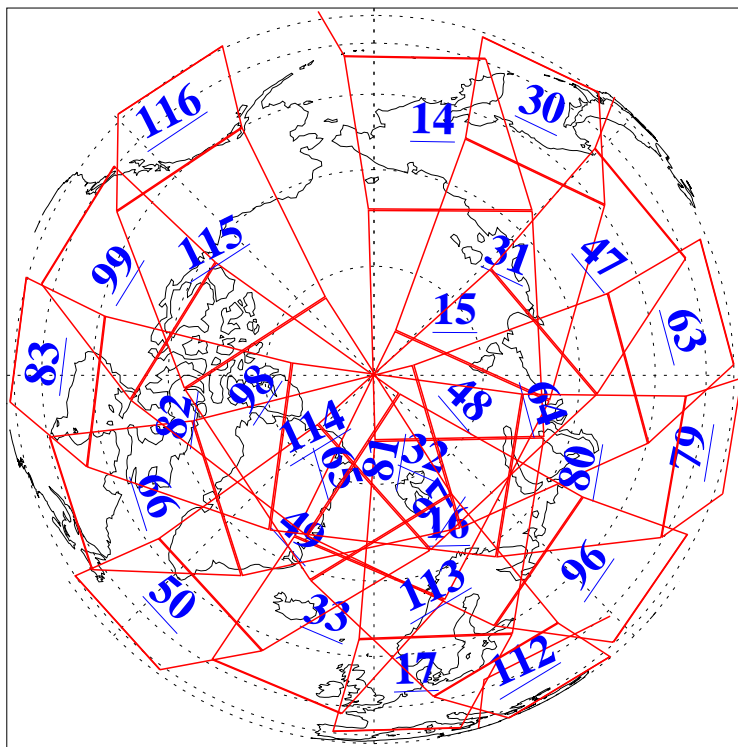

L1B Availability  
AMSU Granules: 240  
HSB Granules: 0  
AIRS Granules: 240

25 Nov 2011  
DoY 329  
Aqua Day 3492  
Granules: 1 to 120

Granules: 121 to 240

Legend: AMSU Available, HSB Available, AIRS Available

L1B Availability  
AMSU Granules: 240  
HSB Granules: 0  
AIRS Granules: 240

25 Nov 2011  
DoY 329  
Aqua Day 3492

Ascending Granules

Descending Granules

Legend: AMSU Available, HSB Available, AIRS Available

L1B Availability  
 AMSU Granules: 240  
 HSB Granules: 0  
 AIRS Granules: 240

25 Nov 2011  
 DoY 329  
 Aqua Day 3492

Northern Hemisphere Granules

Southern Hemisphere Granules

Legend: AMSU Available, HSB Available, AIRS Available