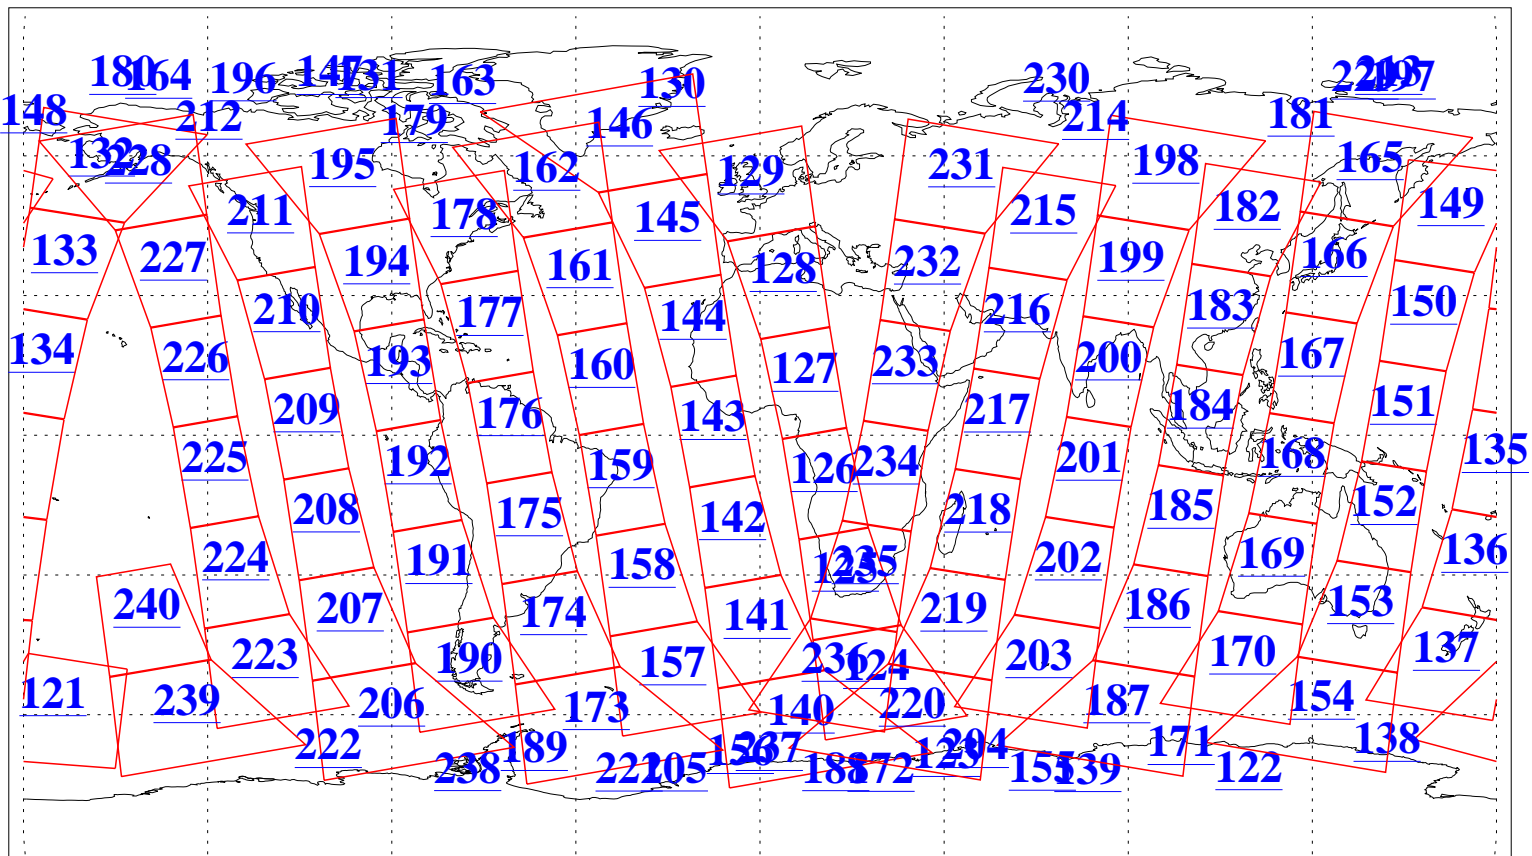

L1B Availability  
AMSU Granules: 240  
HSB Granules: 0  
AIRS Granules: 240

25 Nov 2011  
DoY 329  
Aqua Day 3492  
Granules: 1 to 120

Granules: 121 to 240

Legend: AMSU Available, HSB Available, AIRS Available

L1B Availability  
AMSU Granules: 240  
HSB Granules: 0  
AIRS Granules: 240

25 Nov 2011  
DoY 329  
Aqua Day 3492

Ascending Granules

Descending Granules

Legend: AMSU Available, HSB Available, AIRS Available

L1B Availability  
 AMSU Granules: 240  
 HSB Granules: 0  
 AIRS Granules: 240

25 Nov 2011  
 DoY 329  
 Aqua Day 3492

Northern Hemisphere Granules

Southern Hemisphere Granules

Legend: AMSU Available, HSB Available, AIRS Available