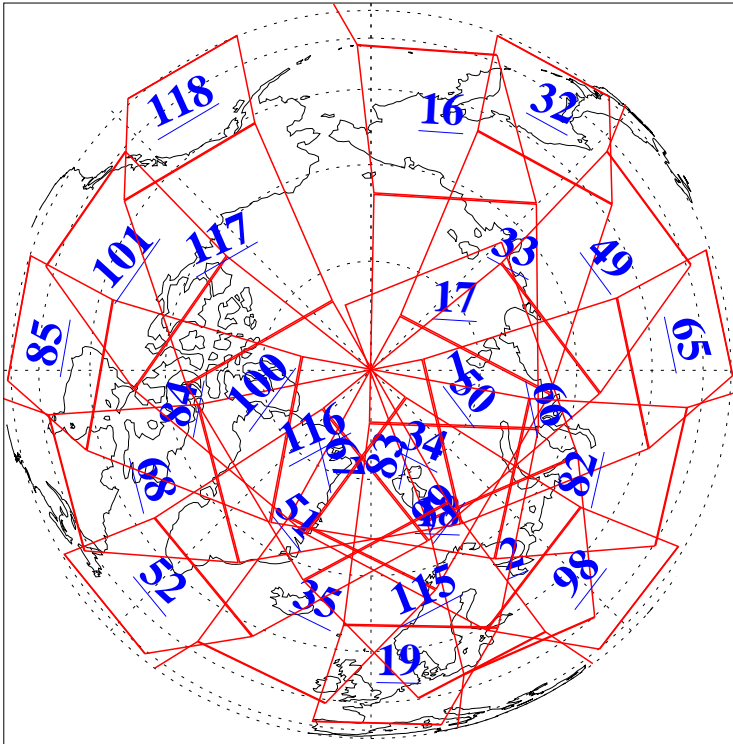

L1B Availability
AMSU Granules: 240
HSB Granules: 0
AIRS Granules: 240

23 Nov 2011
DoY 327
Aqua Day 3490
Granules: 1 to 120

Granules: 121 to 240

Legend: AMSU Available, HSB Available, AIRS Available

L1B Availability
AMSU Granules: 240
HSB Granules: 0
AIRS Granules: 240

23 Nov 2011
DoY 327
Aqua Day 3490

Ascending Granules

Descending Granules

Legend: AMSU Available, HSB Available, AIRS Available

L1B Availability
 AMSU Granules: 240
 HSB Granules: 0
 AIRS Granules: 240

23 Nov 2011
 DoY 327
 Aqua Day 3490

Northern Hemisphere Granules

Southern Hemisphere Granules

Legend: AMSU Available, HSB Available, AIRS Available