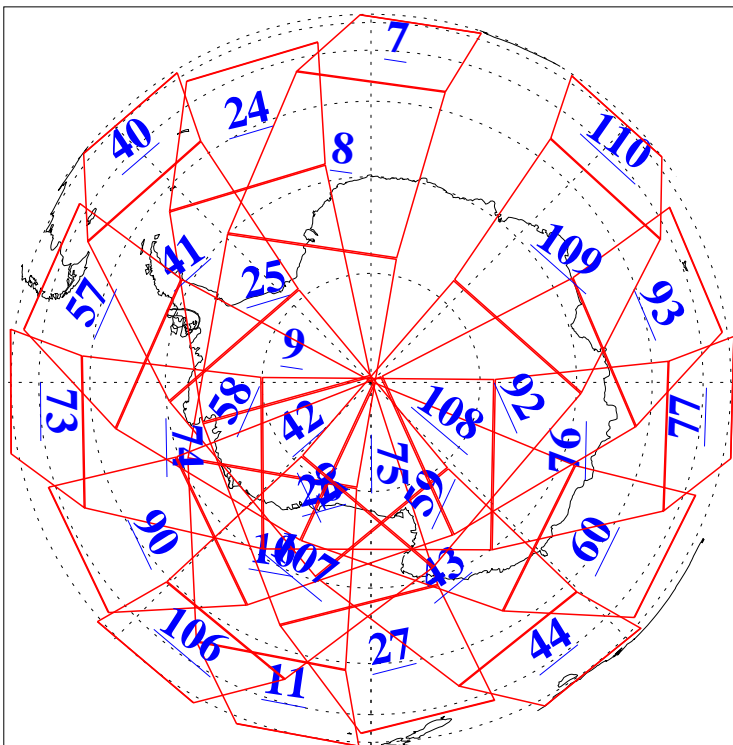

23 Nov 2011
DoY 327
Aqua Day 3490

Ascending Granules

Descending Granules

Legend: AMSU Available, HSB Available, AIRS Available

L1B Availability
 AMSU Granules: 240
 HSB Granules: 0
 AIRS Granules: 240

23 Nov 2011
 DoY 327
 Aqua Day 3490

Northern Hemisphere Granules

Southern Hemisphere Granules

Legend: AMSU Available, HSB Available, AIRS Available