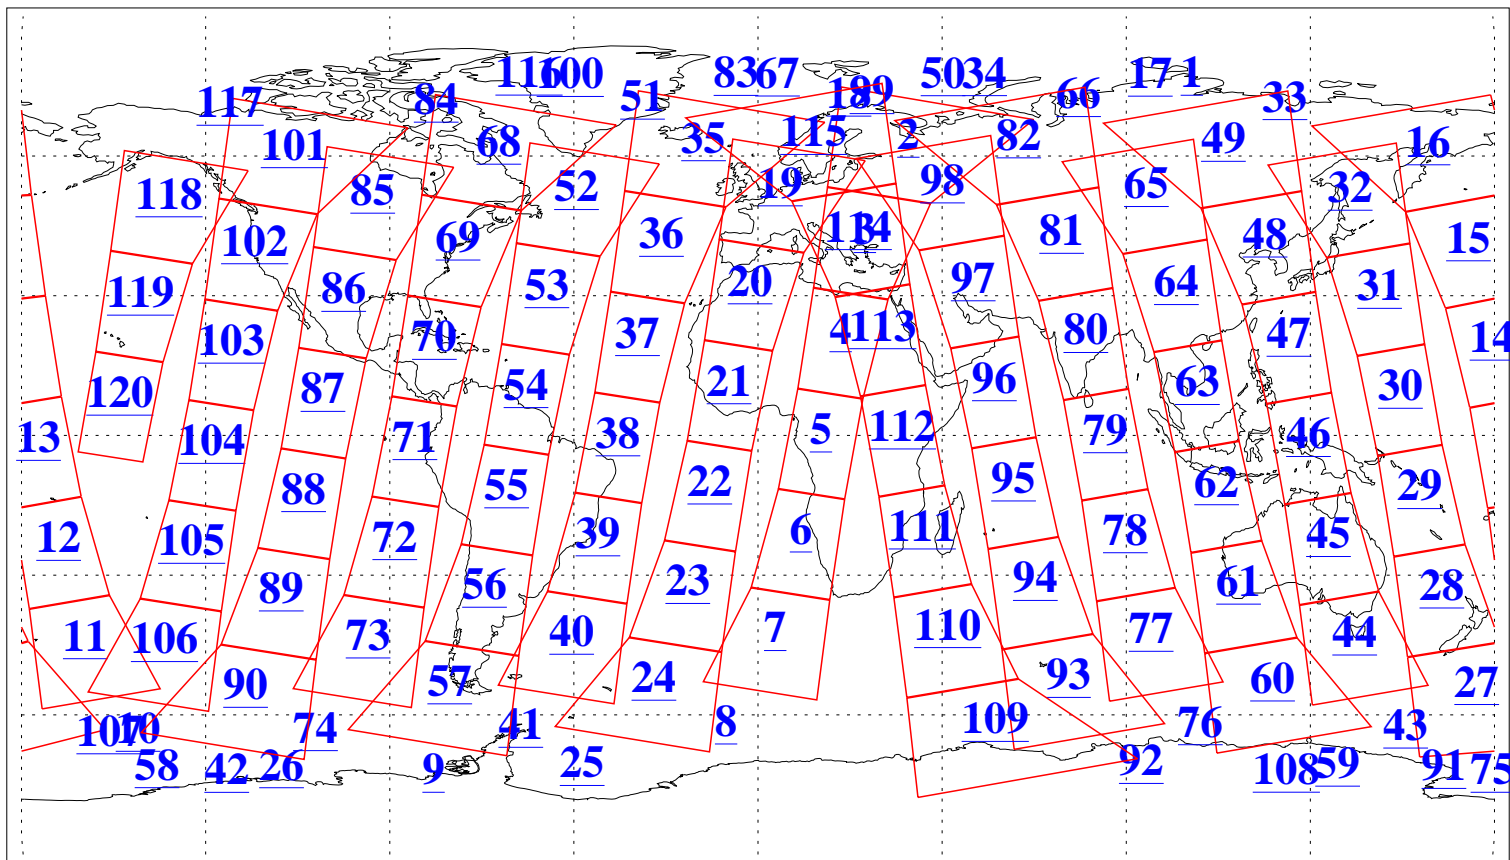

L1B Availability
AMSU Granules: 240
HSB Granules: 0
AIRS Granules: 240

23 Nov 2011
DoY 327
Aqua Day 3490
Granules: 1 to 120

Granules: 121 to 240

Legend: AMSU Available, HSB Available, AIRS Available

L1B Availability
AMSU Granules: 240
HSB Granules: 0
AIRS Granules: 240

23 Nov 2011
DoY 327
Aqua Day 3490

Ascending Granules

Descending Granules

Legend: AMSU Available, HSB Available, AIRS Available

L1B Availability
 AMSU Granules: 240
 HSB Granules: 0
 AIRS Granules: 240

23 Nov 2011
 DoY 327
 Aqua Day 3490

Northern Hemisphere Granules

Southern Hemisphere Granules

Legend: AMSU Available, HSB Available, AIRS Available