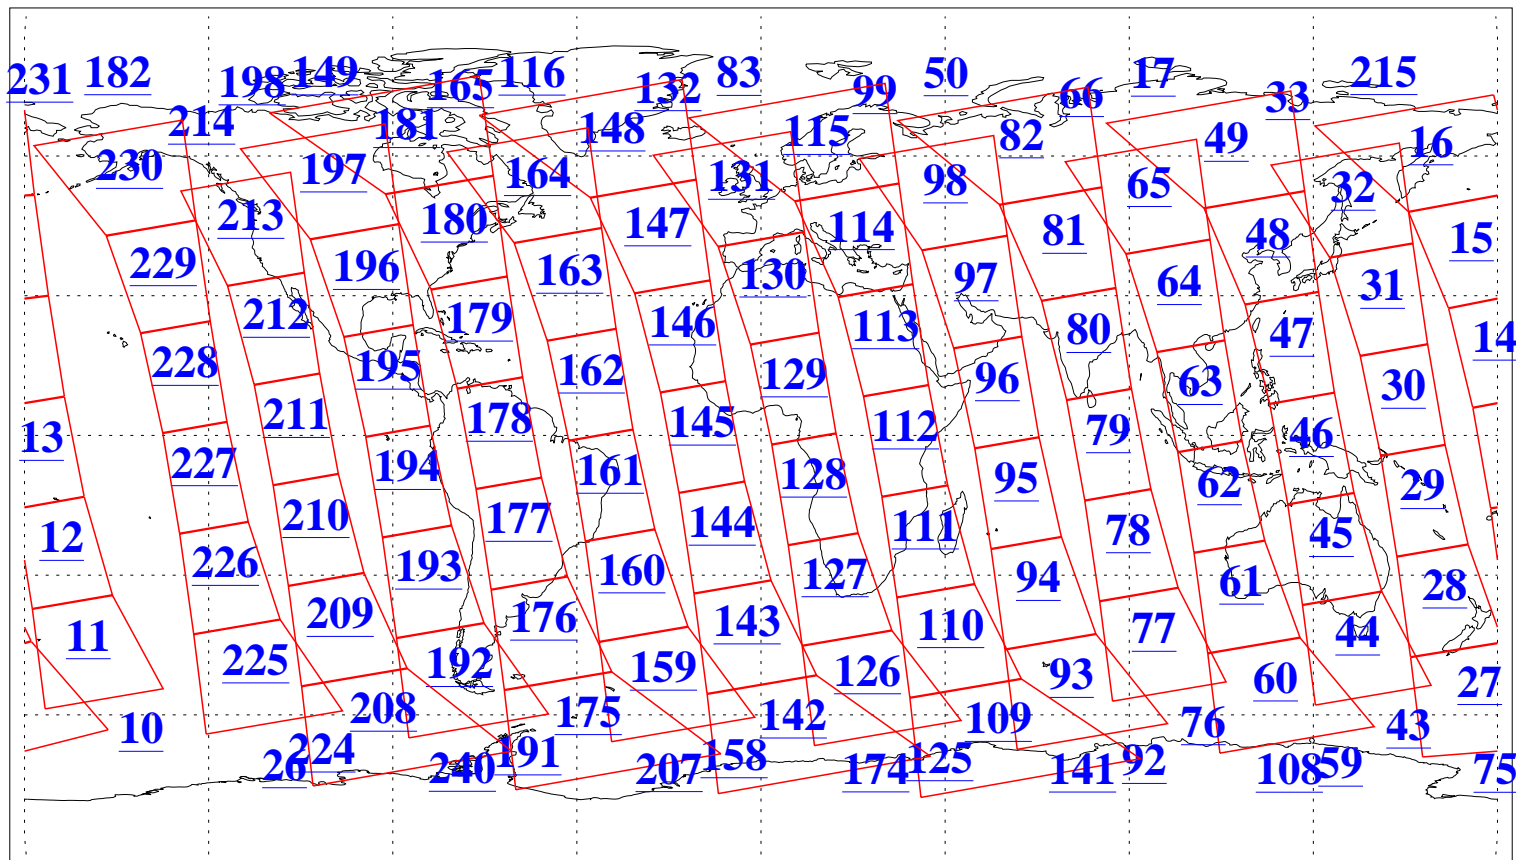

L1B Availability
AMSU Granules: 240
HSB Granules: 0
AIRS Granules: 240

23 Nov 2011
DoY 327
Aqua Day 3490
Granules: 1 to 120

Granules: 121 to 240

Legend: AMSU Available, HSB Available, AIRS Available

L1B Availability
AMSU Granules: 240
HSB Granules: 0
AIRS Granules: 240

23 Nov 2011
DoY 327
Aqua Day 3490

Ascending Granules

Descending Granules

Legend: AMSU Available, HSB Available, AIRS Available

L1B Availability
 AMSU Granules: 240
 HSB Granules: 0
 AIRS Granules: 240

23 Nov 2011
 DoY 327
 Aqua Day 3490

Northern Hemisphere Granules

Southern Hemisphere Granules

Legend: AMSU Available, HSB Available, AIRS Available