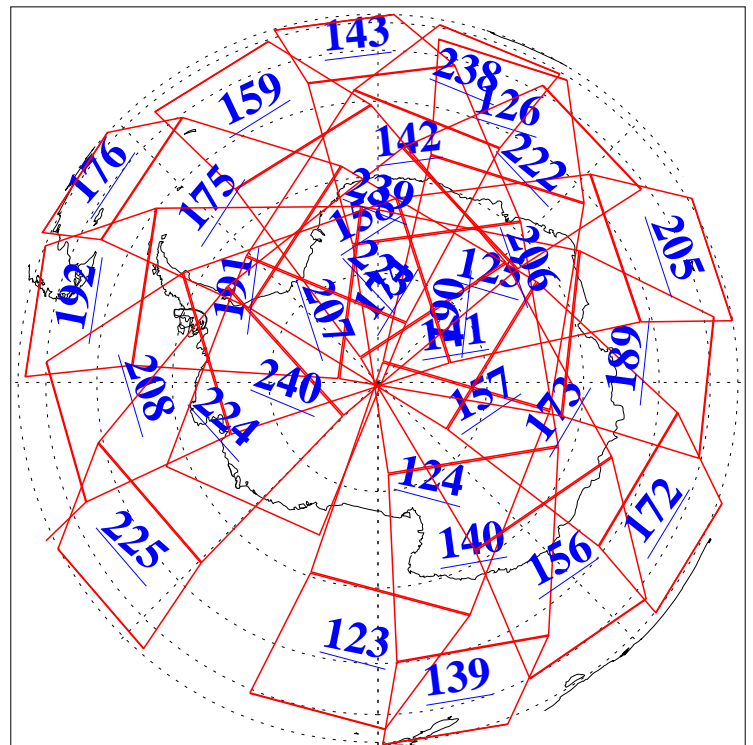

L1B Availability
AMSU Granules: 240
HSB Granules: 0
AIRS Granules: 240

23 Nov 2011
DoY 327
Aqua Day 3490
Granules: 1 to 120

Granules: 121 to 240

Legend: AMSU Available, HSB Available, AIRS Available

L1B Availability
AMSU Granules: 240
HSB Granules: 0
AIRS Granules: 240

23 Nov 2011
DoY 327
Aqua Day 3490

Ascending Granules

Descending Granules

Legend: AMSU Available, HSB Available, AIRS Available

L1B Availability
 AMSU Granules: 240
 HSB Granules: 0
 AIRS Granules: 240

23 Nov 2011
 DoY 327
 Aqua Day 3490

Northern Hemisphere Granules

Southern Hemisphere Granules

Legend: AMSU Available, HSB Available, AIRS Available