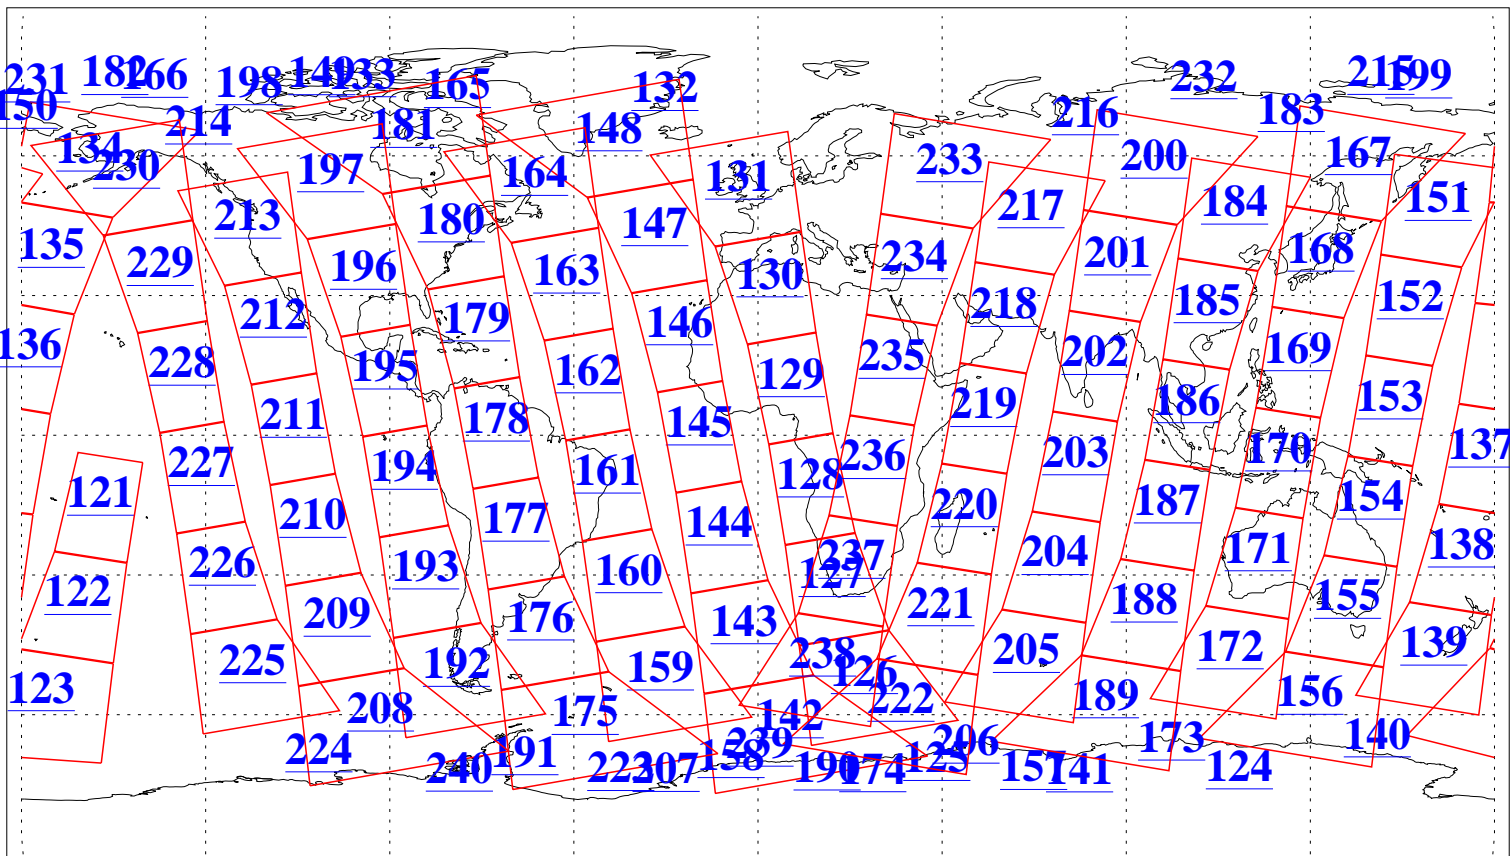

L1B Availability
AMSU Granules: 240
HSB Granules: 0
AIRS Granules: 240

23 Nov 2011
DoY 327
Aqua Day 3490
Granules: 1 to 120

Granules: 121 to 240

Legend: AMSU Available, HSB Available, AIRS Available

L1B Availability
AMSU Granules: 240
HSB Granules: 0
AIRS Granules: 240

23 Nov 2011
DoY 327
Aqua Day 3490

Ascending Granules

Descending Granules

Legend: AMSU Available, HSB Available, AIRS Available

L1B Availability
 AMSU Granules: 240
 HSB Granules: 0
 AIRS Granules: 240

23 Nov 2011
 DoY 327
 Aqua Day 3490