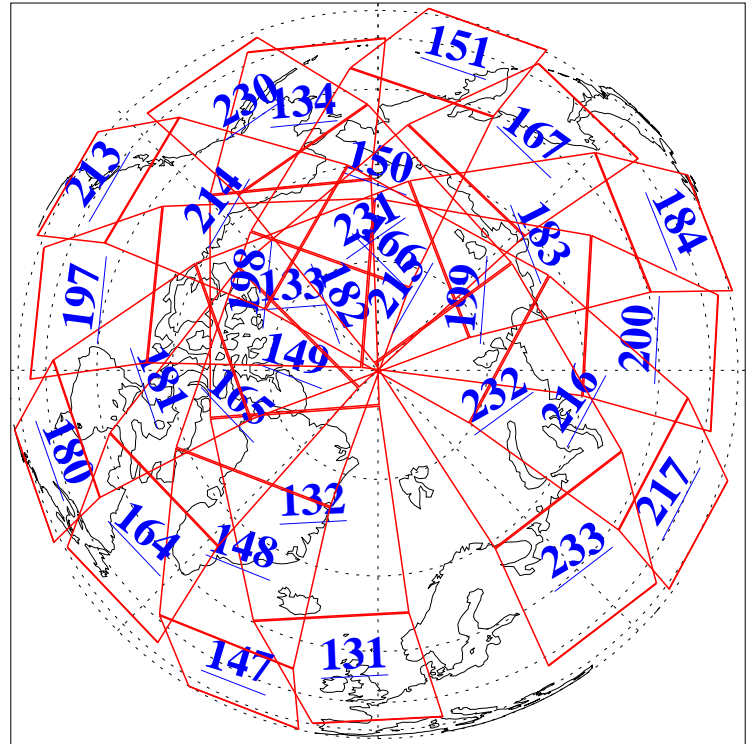

23 Nov 2011
DoY 327
Aqua Day 3490

Ascending Granules

Descending Granules

Legend: AMSU Available, HSB Available, AIRS Available

L1B Availability
 AMSU Granules: 240
 HSB Granules: 0
 AIRS Granules: 240

23 Nov 2011
 DoY 327
 Aqua Day 3490

Northern Hemisphere Granules

Southern Hemisphere Granules

Legend: AMSU Available, HSB Available, AIRS Available