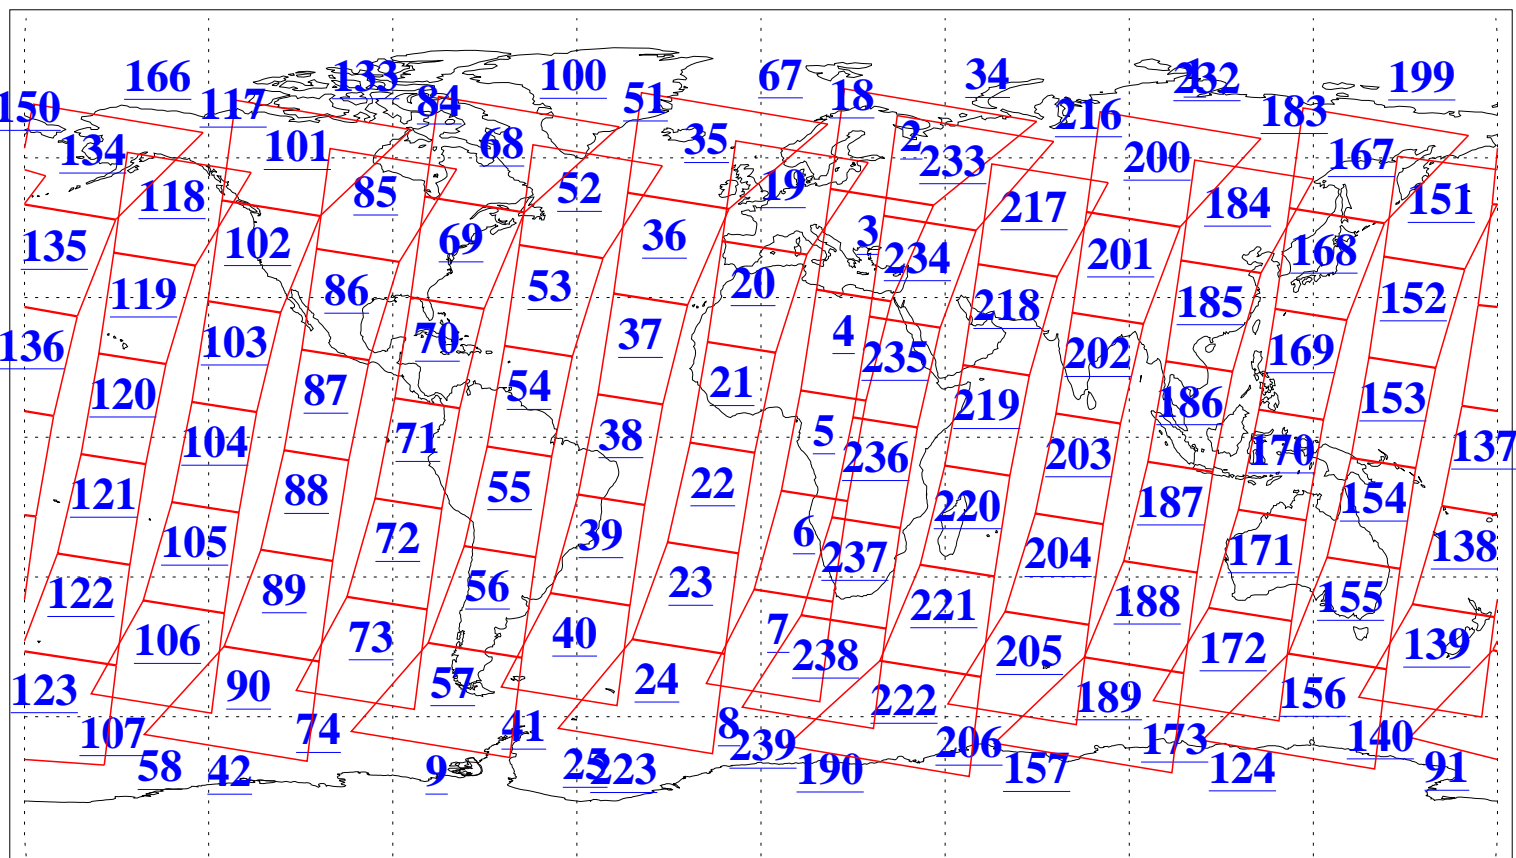

L1B Availability
AMSU Granules: 240
HSB Granules: 0
AIRS Granules: 240

23 Nov 2011
DoY 327
Aqua Day 3490
Granules: 1 to 120

Granules: 121 to 240

Legend: AMSU Available, HSB Available, AIRS Available

L1B Availability
AMSU Granules: 240
HSB Granules: 0
AIRS Granules: 240

23 Nov 2011
DoY 327
Aqua Day 3490

Ascending Granules

Descending Granules

Legend: AMSU Available, HSB Available, AIRS Available

L1B Availability
 AMSU Granules: 240
 HSB Granules: 0
 AIRS Granules: 240

23 Nov 2011
 DoY 327
 Aqua Day 3490

Northern Hemisphere Granules

Southern Hemisphere Granules

Legend: AMSU Available, HSB Available, AIRS Available