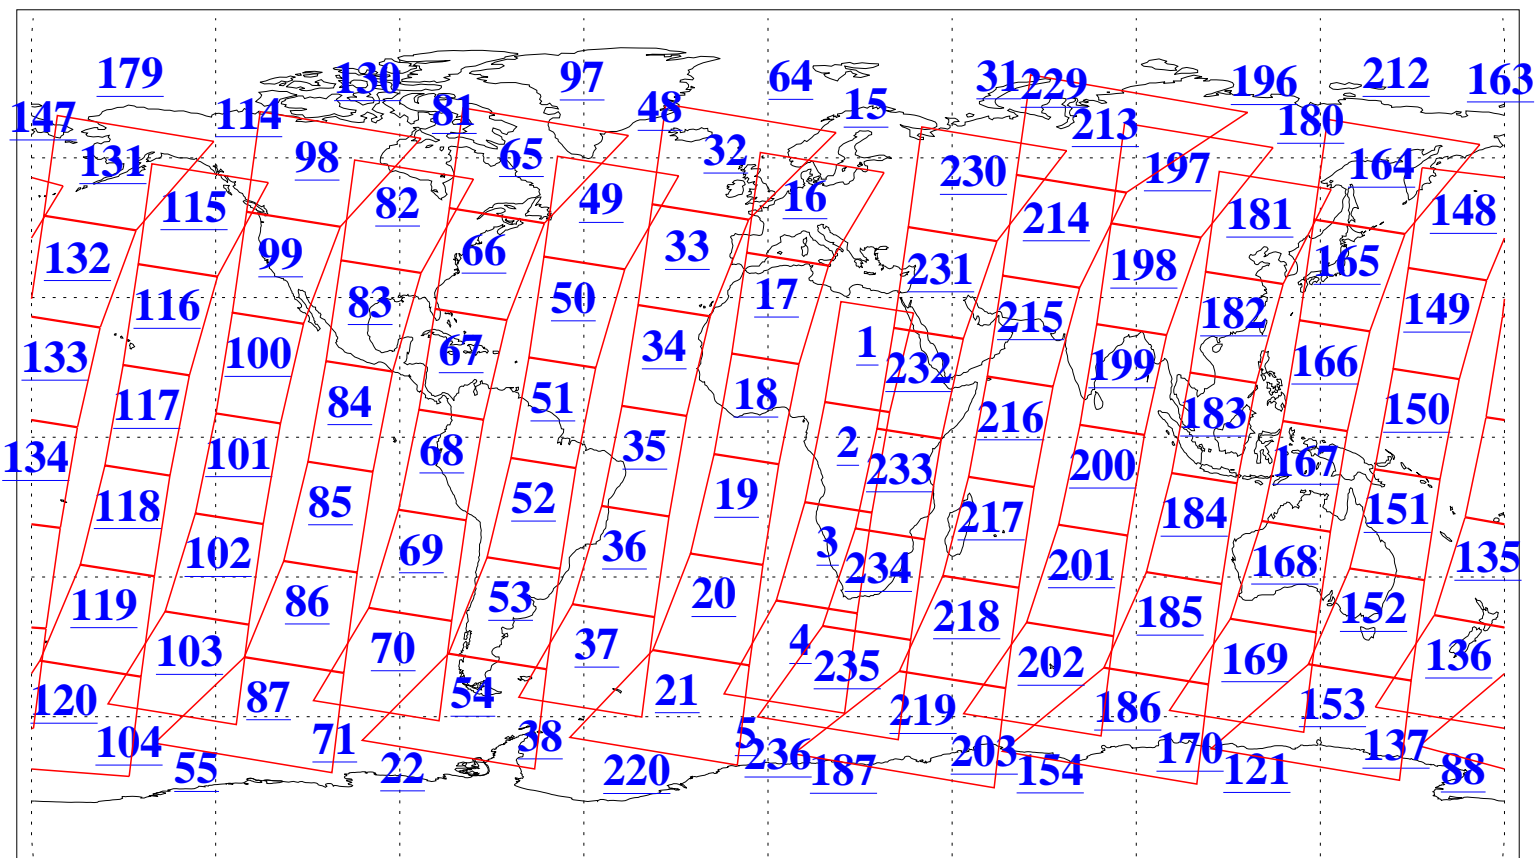

L1B Availability
AMSU Granules: 240
HSB Granules: 0
AIRS Granules: 240

18 Nov 2011
DoY 322
Aqua Day 3485
Granules: 1 to 120

Granules: 121 to 240

Legend: AMSU Available, HSB Available, AIRS Available

L1B Availability
AMSU Granules: 240
HSB Granules: 0
AIRS Granules: 240

18 Nov 2011
DoY 322
Aqua Day 3485

Ascending Granules

Descending Granules

Legend: AMSU Available, HSB Available, AIRS Available

L1B Availability
 AMSU Granules: 240
 HSB Granules: 0
 AIRS Granules: 240

18 Nov 2011
 DoY 322
 Aqua Day 3485

Northern Hemisphere Granules

Southern Hemisphere Granules

Legend: AMSU Available, HSB Available, AIRS Available