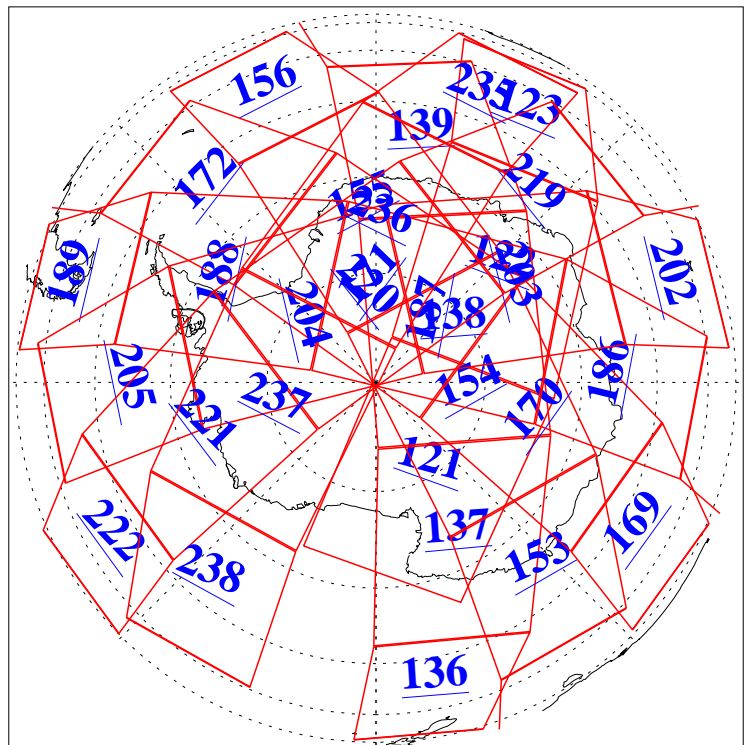

L1B Availability
AMSU Granules: 240
HSB Granules: 0
AIRS Granules: 240

18 Nov 2011
DoY 322
Aqua Day 3485
Granules: 1 to 120

Granules: 121 to 240

Legend: AMSU Available, HSB Available, AIRS Available

L1B Availability
AMSU Granules: 240
HSB Granules: 0
AIRS Granules: 240

18 Nov 2011
DoY 322
Aqua Day 3485

Ascending Granules

Descending Granules

Legend: AMSU Available, HSB Available, AIRS Available

L1B Availability
 AMSU Granules: 240
 HSB Granules: 0
 AIRS Granules: 240

18 Nov 2011
 DoY 322
 Aqua Day 3485

Northern Hemisphere Granules

Southern Hemisphere Granules

Legend: AMSU Available, HSB Available, AIRS Available