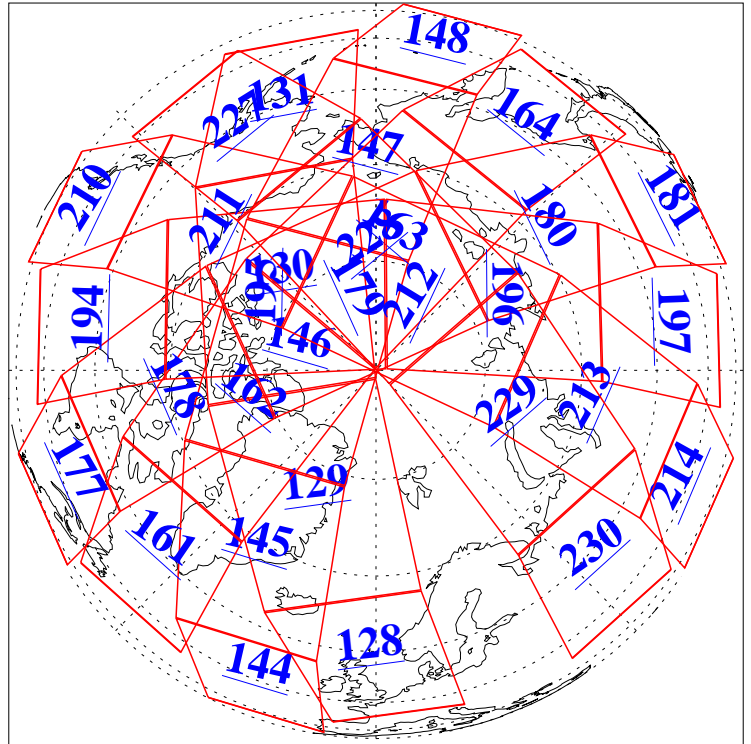

18 Nov 2011
DoY 322
Aqua Day 3485

Ascending Granules

Descending Granules

Legend: AMSU Available, HSB Available, AIRS Available

L1B Availability
 AMSU Granules: 240
 HSB Granules: 0
 AIRS Granules: 240

18 Nov 2011
 DoY 322
 Aqua Day 3485

Northern Hemisphere Granules

Southern Hemisphere Granules

Legend: AMSU Available, HSB Available, AIRS Available