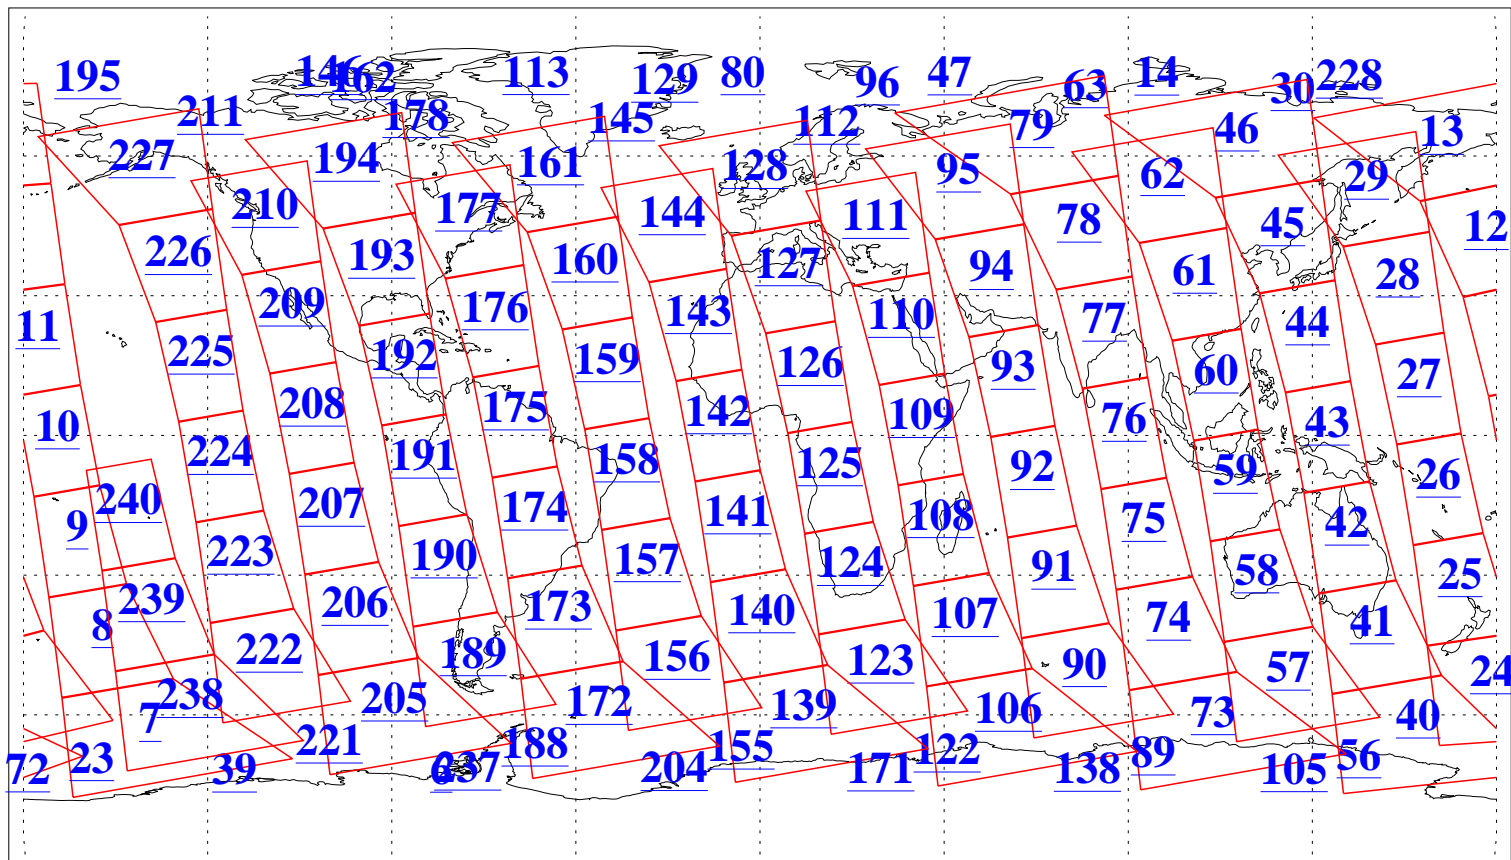

L1B Availability
AMSU Granules: 240
HSB Granules: 0
AIRS Granules: 240

18 Nov 2011
DoY 322
Aqua Day 3485
Granules: 1 to 120

Granules: 121 to 240

Legend: AMSU Available, HSB Available, AIRS Available

L1B Availability
AMSU Granules: 240
HSB Granules: 0
AIRS Granules: 240

18 Nov 2011
DoY 322
Aqua Day 3485

Ascending Granules

Descending Granules

Legend: AMSU Available, HSB Available, AIRS Available

L1B Availability
 AMSU Granules: 240
 HSB Granules: 0
 AIRS Granules: 240

18 Nov 2011
 DoY 322
 Aqua Day 3485

Northern Hemisphere Granules

Southern Hemisphere Granules

Legend: AMSU Available, HSB Available, AIRS Available