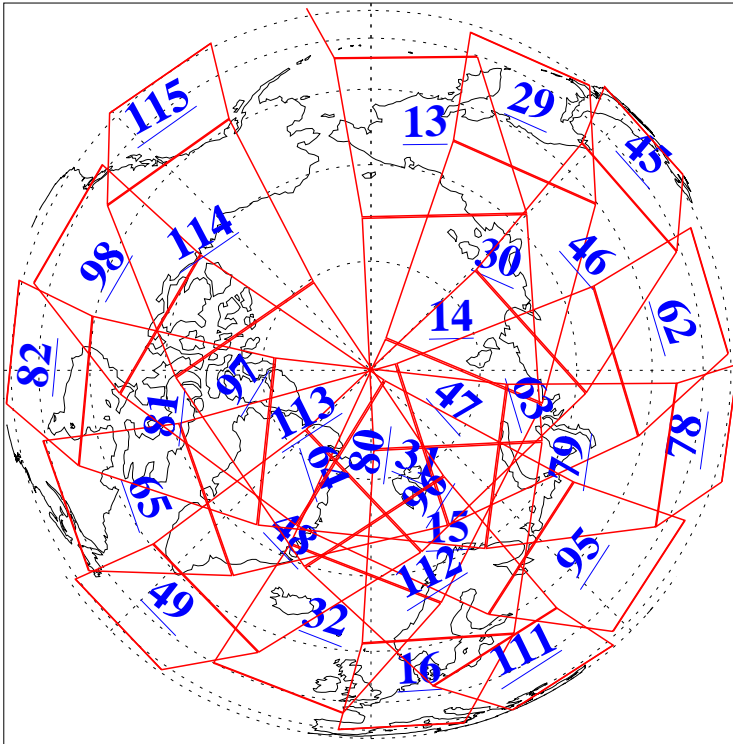

L1B Availability
AMSU Granules: 240
HSB Granules: 0
AIRS Granules: 240

18 Nov 2011
DoY 322
Aqua Day 3485
Granules: 1 to 120

Granules: 121 to 240

Legend: AMSU Available, HSB Available, AIRS Available

L1B Availability
AMSU Granules: 240
HSB Granules: 0
AIRS Granules: 240

18 Nov 2011
DoY 322
Aqua Day 3485

Ascending Granules

Descending Granules

Legend: AMSU Available, HSB Available, AIRS Available

L1B Availability
 AMSU Granules: 240
 HSB Granules: 0
 AIRS Granules: 240

18 Nov 2011
 DoY 322
 Aqua Day 3485

Northern Hemisphere Granules

Southern Hemisphere Granules

Legend: AMSU Available, HSB Available, AIRS Available