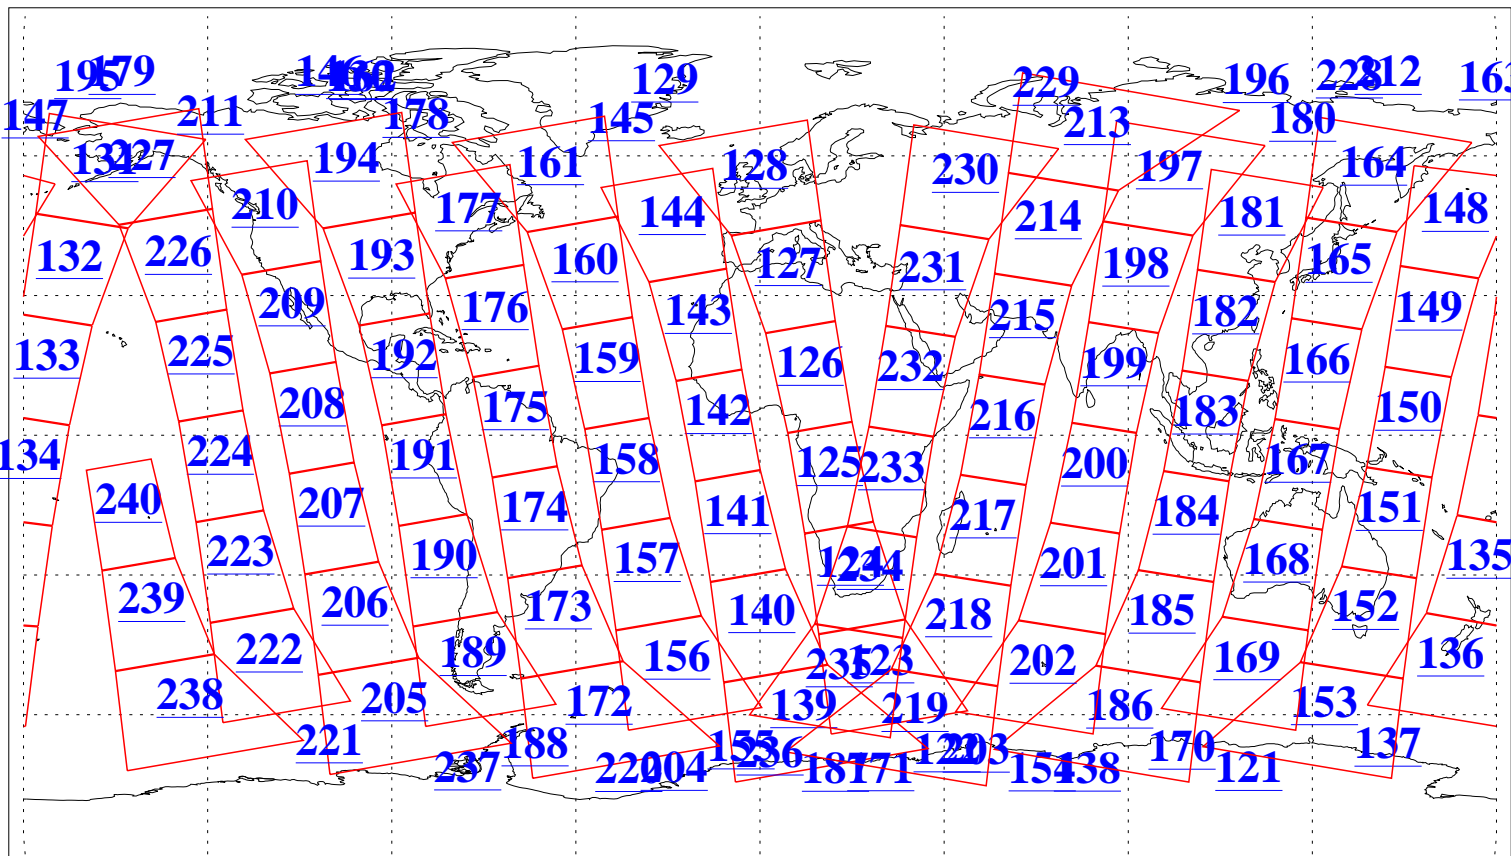

L1B Availability
AMSU Granules: 240
HSB Granules: 0
AIRS Granules: 240

18 Nov 2011
DoY 322
Aqua Day 3485
Granules: 1 to 120

Granules: 121 to 240

Legend: AMSU Available, HSB Available, AIRS Available

L1B Availability
AMSU Granules: 240
HSB Granules: 0
AIRS Granules: 240

18 Nov 2011
DoY 322
Aqua Day 3485

Ascending Granules

Descending Granules

Legend: AMSU Available, HSB Available, AIRS Available

L1B Availability
 AMSU Granules: 240
 HSB Granules: 0
 AIRS Granules: 240

18 Nov 2011
 DoY 322
 Aqua Day 3485

Northern Hemisphere Granules

Southern Hemisphere Granules

Legend: AMSU Available, HSB Available, AIRS Available