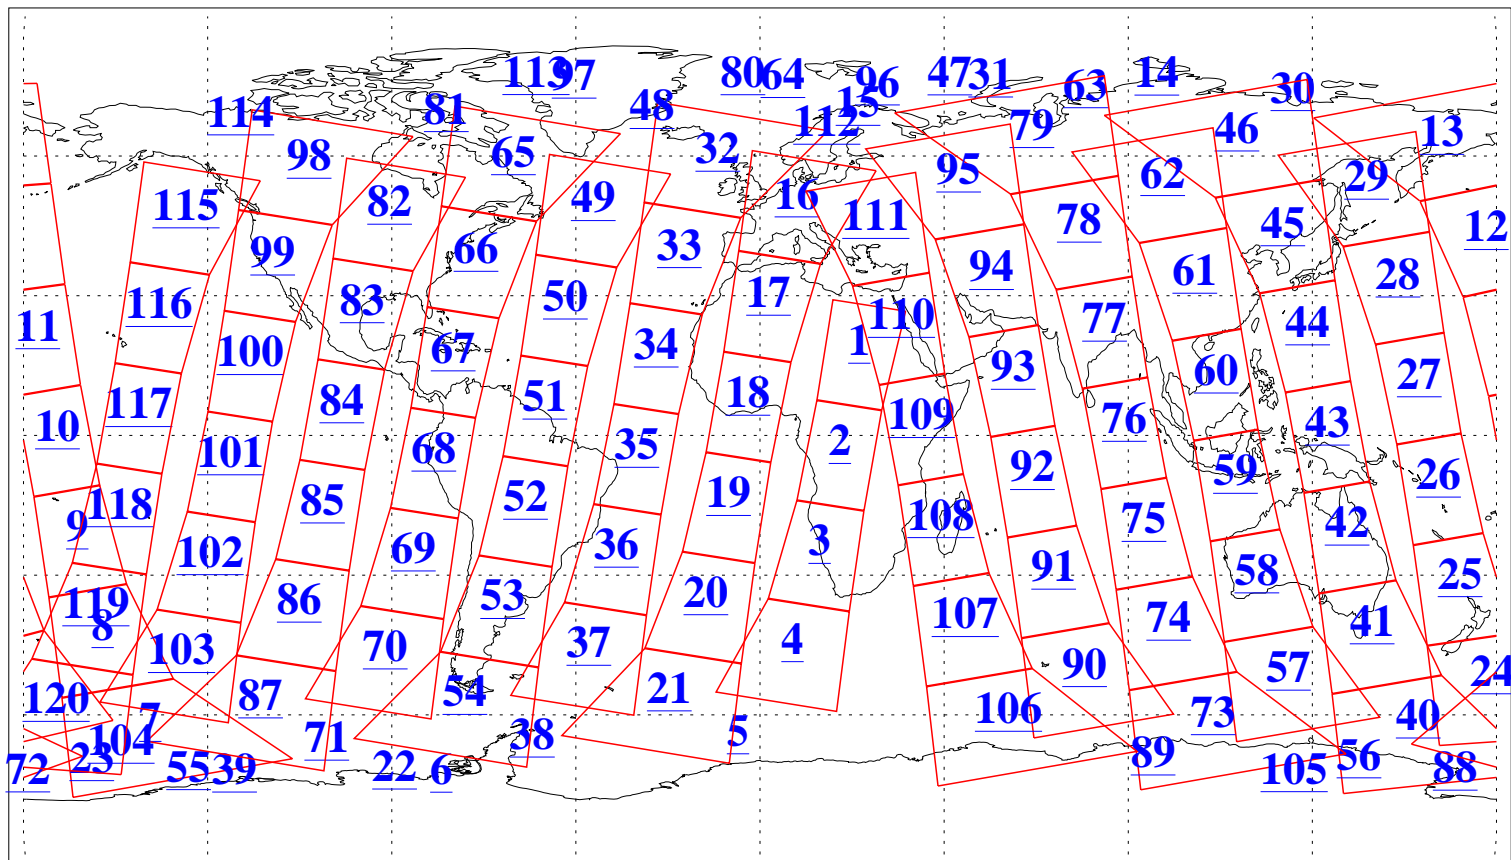

L1B Availability
AMSU Granules: 240
HSB Granules: 0
AIRS Granules: 240

18 Nov 2011
DoY 322
Aqua Day 3485
Granules: 1 to 120

Granules: 121 to 240

Legend: AMSU Available, HSB Available, AIRS Available

L1B Availability
AMSU Granules: 240
HSB Granules: 0
AIRS Granules: 240

18 Nov 2011
DoY 322
Aqua Day 3485

Ascending Granules

Descending Granules

Legend: AMSU Available, HSB Available, AIRS Available

L1B Availability
 AMSU Granules: 240
 HSB Granules: 0
 AIRS Granules: 240

18 Nov 2011
 DoY 322
 Aqua Day 3485

Northern Hemisphere Granules

Southern Hemisphere Granules

Legend: AMSU Available, HSB Available, AIRS Available