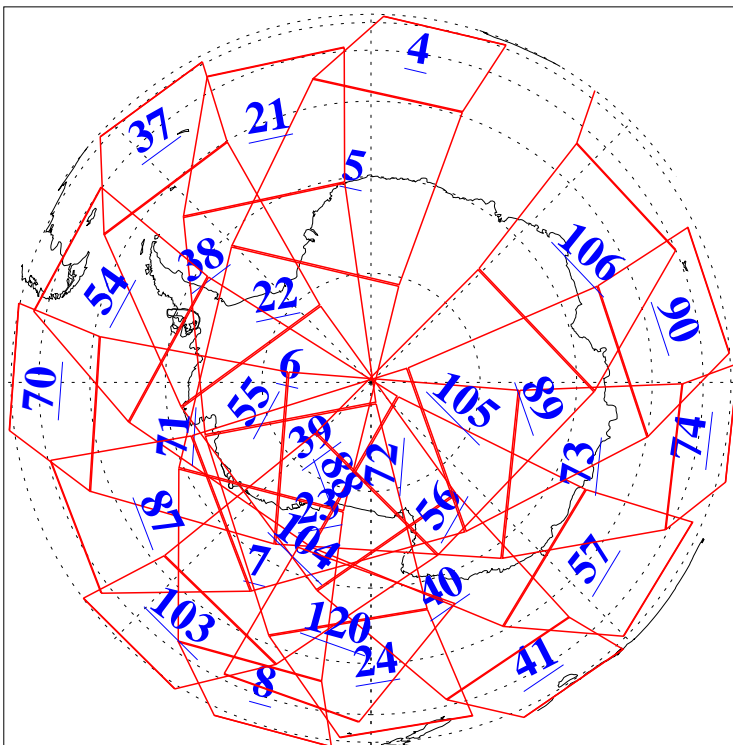

L1B Availability
AMSU Granules: 240
HSB Granules: 0
AIRS Granules: 240

18 Nov 2011
DoY 322
Aqua Day 3485
Granules: 1 to 120

Granules: 121 to 240

Legend: AMSU Available, HSB Available, AIRS Available

L1B Availability
AMSU Granules: 240
HSB Granules: 0
AIRS Granules: 240

18 Nov 2011
DoY 322
Aqua Day 3485

Ascending Granules

Descending Granules

Legend: AMSU Available, HSB Available, AIRS Available

L1B Availability
 AMSU Granules: 240
 HSB Granules: 0
 AIRS Granules: 240

18 Nov 2011
 DoY 322
 Aqua Day 3485

Northern Hemisphere Granules

Southern Hemisphere Granules

Legend: AMSU Available, HSB Available, AIRS Available