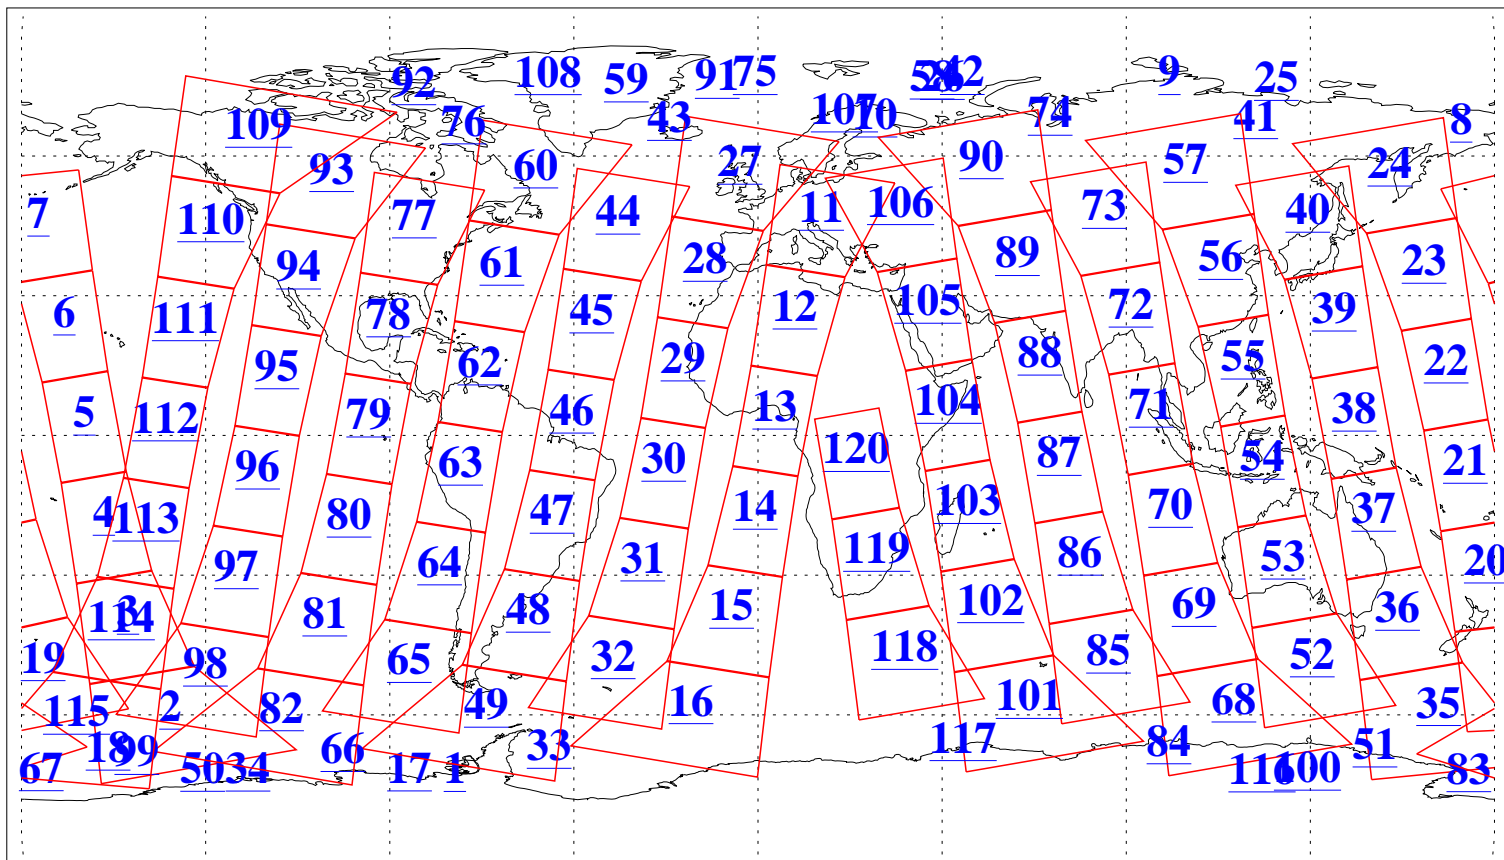

L1B Availability  
AMSU Granules: 240  
HSB Granules: 0  
AIRS Granules: 240

15 Nov 2011  
DoY 319  
Aqua Day 3482  
Granules: 1 to 120

Granules: 121 to 240

Legend: AMSU Available, HSB Available, AIRS Available

L1B Availability  
AMSU Granules: 240  
HSB Granules: 0  
AIRS Granules: 240

15 Nov 2011  
DoY 319  
Aqua Day 3482  
Ascending Granules

Descending Granules

Legend: AMSU Available, HSB Available, AIRS Available

L1B Availability  
 AMSU Granules: 240  
 HSB Granules: 0  
 AIRS Granules: 240

15 Nov 2011  
 DoY 319  
 Aqua Day 3482

Northern Hemisphere Granules

Southern Hemisphere Granules

Legend: AMSU Available, HSB Available, AIRS Available