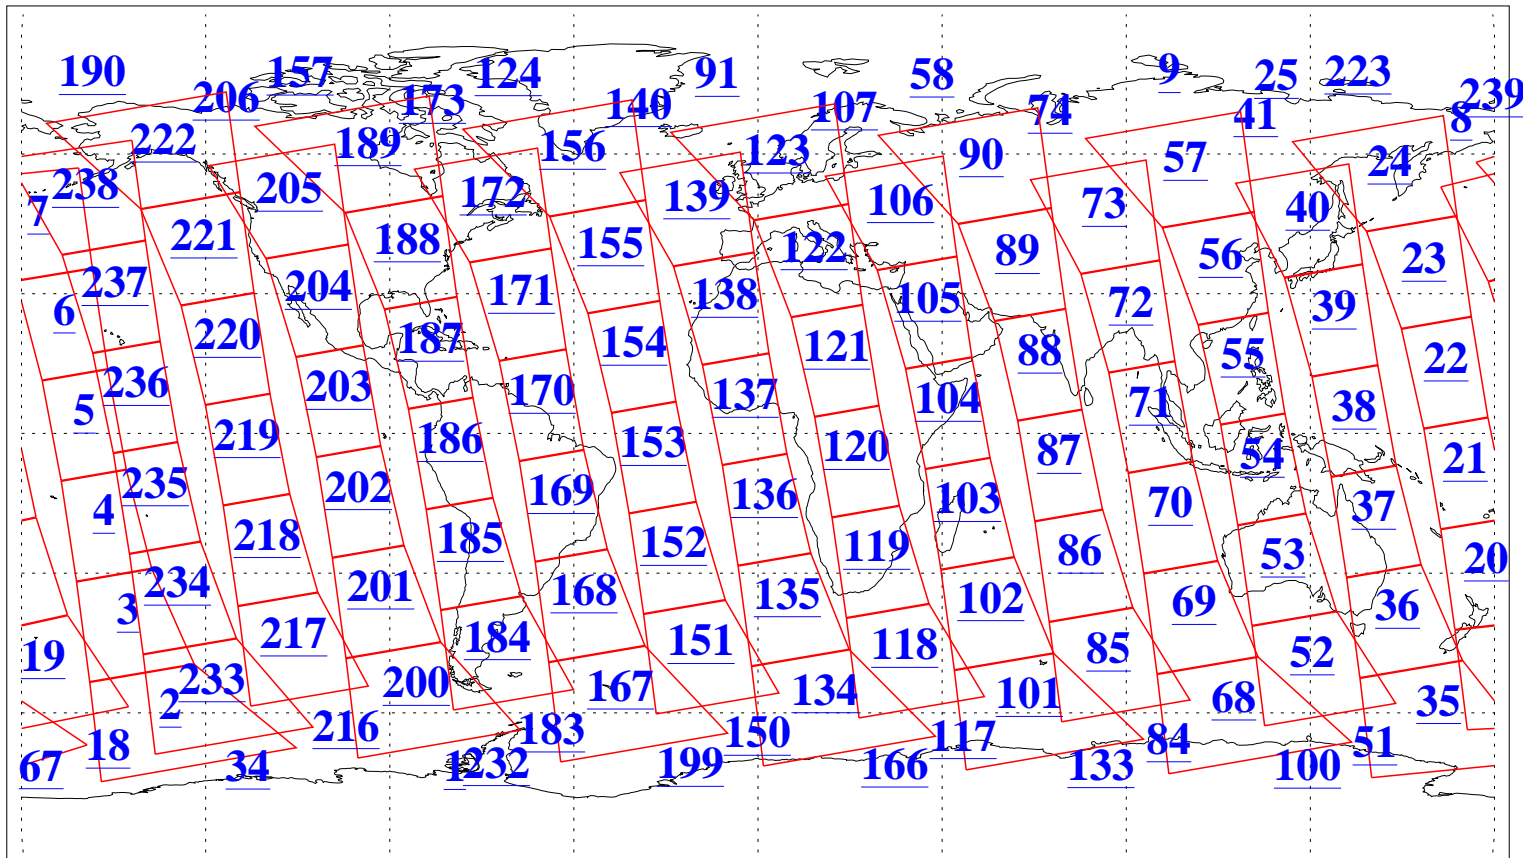

L1B Availability  
AMSU Granules: 240  
HSB Granules: 0  
AIRS Granules: 240

15 Nov 2011  
DoY 319  
Aqua Day 3482  
Granules: 1 to 120

Granules: 121 to 240

Legend: AMSU Available, HSB Available, AIRS Available

L1B Availability  
AMSU Granules: 240  
HSB Granules: 0  
AIRS Granules: 240

15 Nov 2011  
DoY 319  
Aqua Day 3482  
Ascending Granules

Descending Granules

Legend: AMSU Available, HSB Available, AIRS Available

L1B Availability  
 AMSU Granules: 240  
 HSB Granules: 0  
 AIRS Granules: 240

15 Nov 2011  
 DoY 319  
 Aqua Day 3482

Northern Hemisphere Granules

Southern Hemisphere Granules

Legend: AMSU Available, HSB Available, AIRS Available