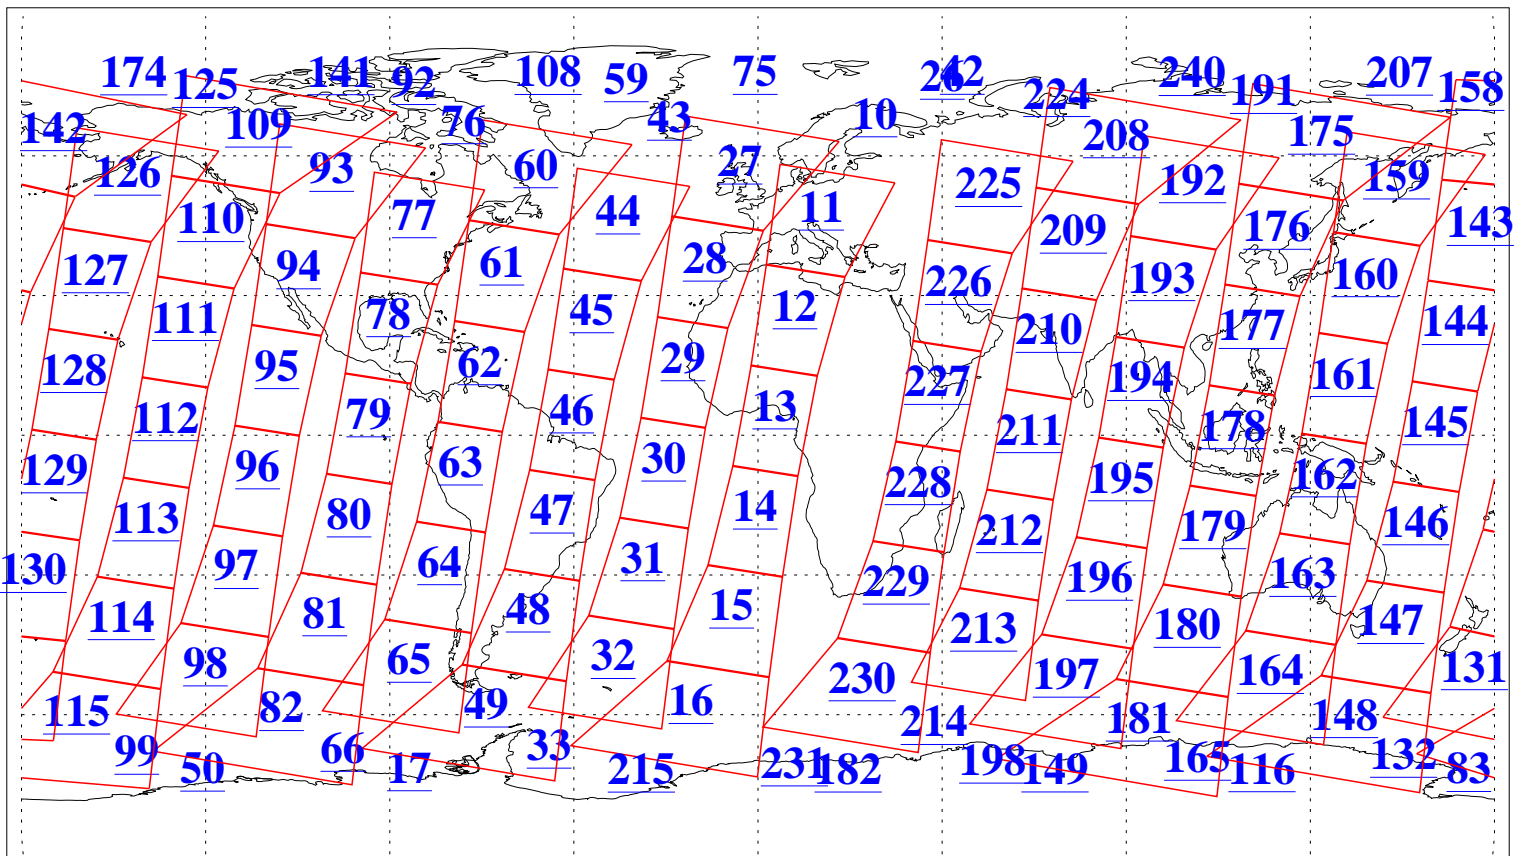

L1B Availability  
AMSU Granules: 240  
HSB Granules: 0  
AIRS Granules: 240

15 Nov 2011  
DoY 319  
Aqua Day 3482  
Granules: 1 to 120

Granules: 121 to 240

Legend: AMSU Available, HSB Available, AIRS Available

L1B Availability  
AMSU Granules: 240  
HSB Granules: 0  
AIRS Granules: 240

15 Nov 2011  
DoY 319  
Aqua Day 3482  
Ascending Granules

Descending Granules

Legend: AMSU Available, HSB Available, AIRS Available

L1B Availability  
 AMSU Granules: 240  
 HSB Granules: 0  
 AIRS Granules: 240

15 Nov 2011  
 DoY 319  
 Aqua Day 3482

Northern Hemisphere Granules

Southern Hemisphere Granules

Legend: AMSU Available, HSB Available, AIRS Available