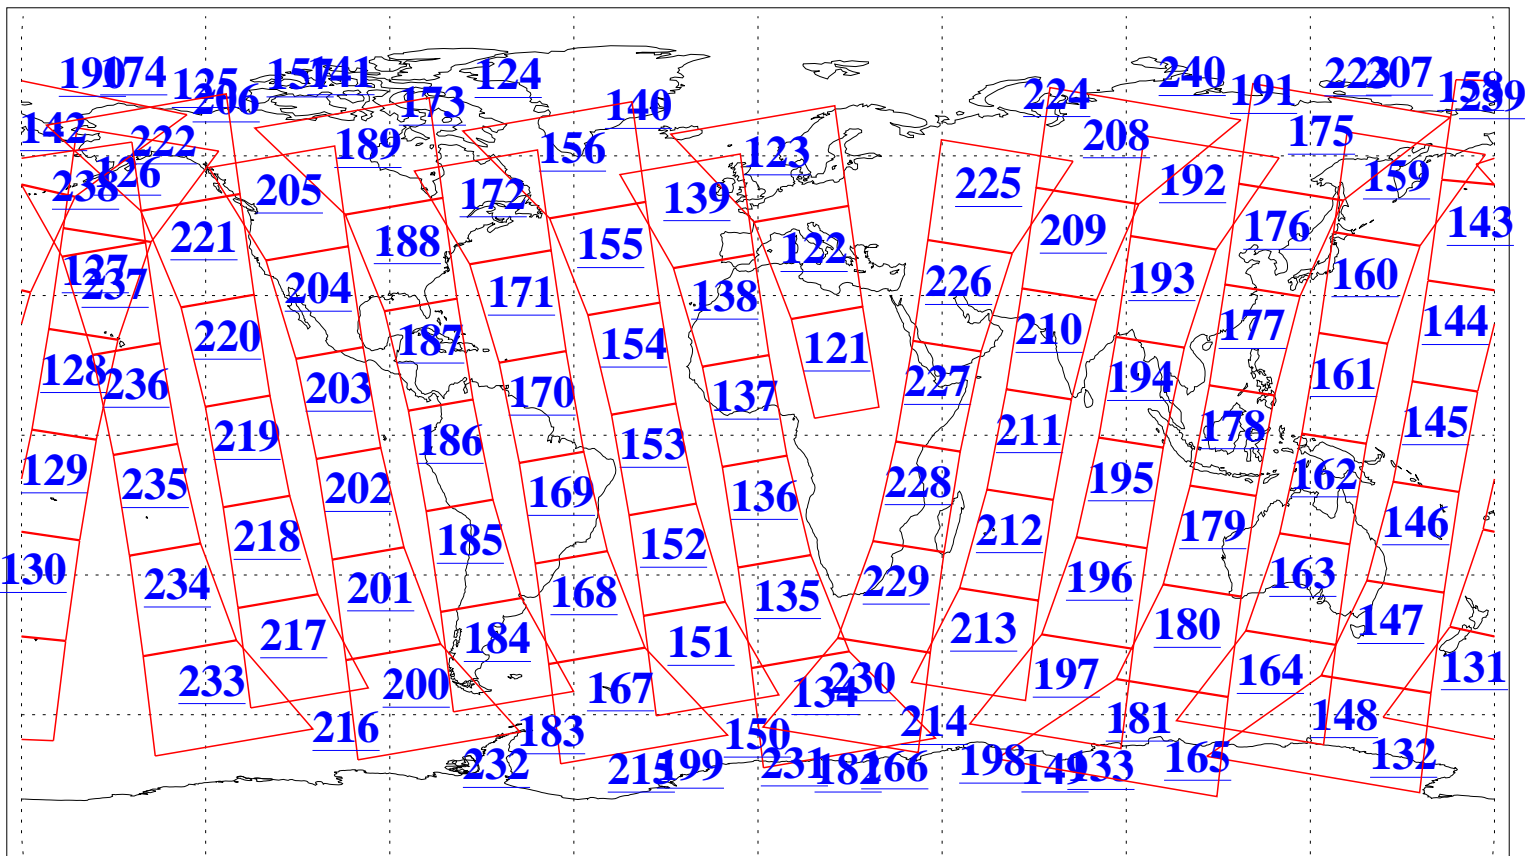

L1B Availability  
AMSU Granules: 240  
HSB Granules: 0  
AIRS Granules: 240

15 Nov 2011  
DoY 319  
Aqua Day 3482  
Granules: 1 to 120

Granules: 121 to 240

Legend: AMSU Available, HSB Available, AIRS Available

L1B Availability  
AMSU Granules: 240  
HSB Granules: 0  
AIRS Granules: 240

15 Nov 2011  
DoY 319  
Aqua Day 3482  
Ascending Granules

Descending Granules

Legend: AMSU Available, HSB Available, AIRS Available

L1B Availability  
 AMSU Granules: 240  
 HSB Granules: 0  
 AIRS Granules: 240

15 Nov 2011  
 DoY 319  
 Aqua Day 3482

Northern Hemisphere Granules

Southern Hemisphere Granules

Legend: AMSU Available, HSB Available, AIRS Available