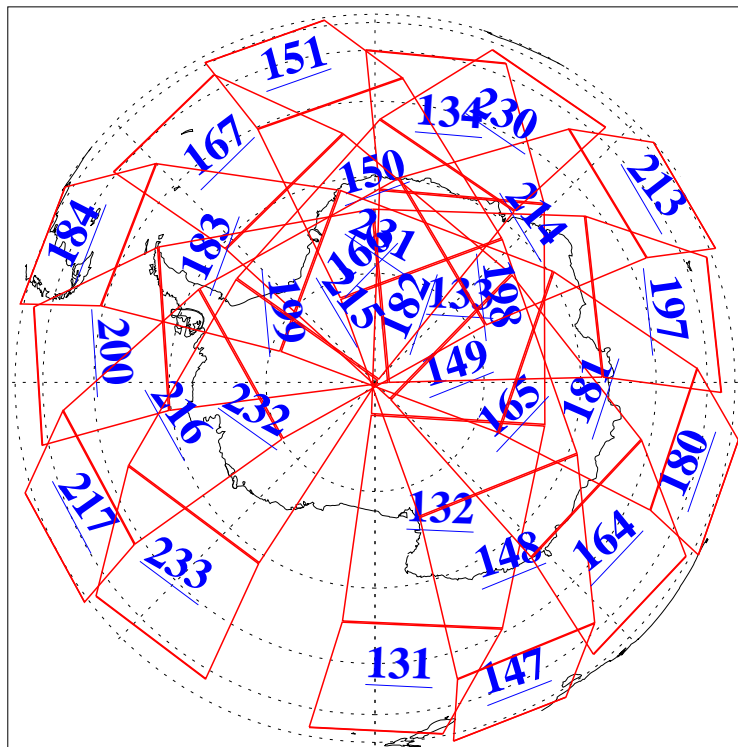

L1B Availability  
AMSU Granules: 240  
HSB Granules: 0  
AIRS Granules: 240

15 Nov 2011  
DoY 319  
Aqua Day 3482  
Granules: 1 to 120

Granules: 121 to 240

Legend: AMSU Available, HSB Available, AIRS Available

L1B Availability  
AMSU Granules: 240  
HSB Granules: 0  
AIRS Granules: 240

15 Nov 2011  
DoY 319  
Aqua Day 3482  
Ascending Granules

Descending Granules

Legend: AMSU Available, HSB Available, AIRS Available

L1B Availability  
 AMSU Granules: 240  
 HSB Granules: 0  
 AIRS Granules: 240

15 Nov 2011  
 DoY 319  
 Aqua Day 3482

Northern Hemisphere Granules

Southern Hemisphere Granules

Legend: AMSU Available, HSB Available, AIRS Available