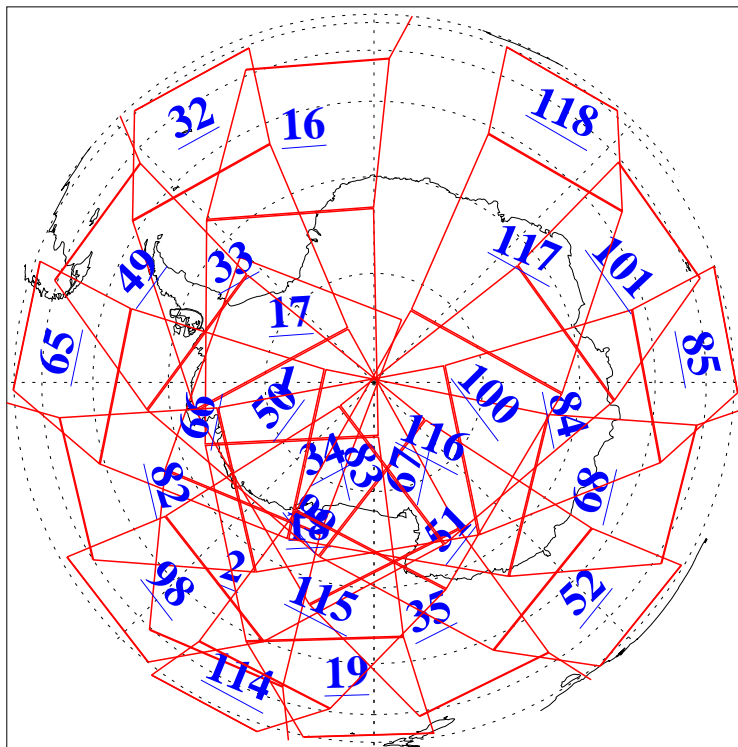

L1B Availability  
AMSU Granules: 240  
HSB Granules: 0  
AIRS Granules: 240

15 Nov 2011  
DoY 319  
Aqua Day 3482  
Granules: 1 to 120

Granules: 121 to 240

Legend: AMSU Available, HSB Available, AIRS Available

L1B Availability  
AMSU Granules: 240  
HSB Granules: 0  
AIRS Granules: 240

15 Nov 2011  
DoY 319  
Aqua Day 3482  
Ascending Granules

Descending Granules

Legend: AMSU Available, HSB Available, AIRS Available

L1B Availability  
 AMSU Granules: 240  
 HSB Granules: 0  
 AIRS Granules: 240

15 Nov 2011  
 DoY 319  
 Aqua Day 3482

Northern Hemisphere Granules

Southern Hemisphere Granules

Legend: AMSU Available, HSB Available, AIRS Available