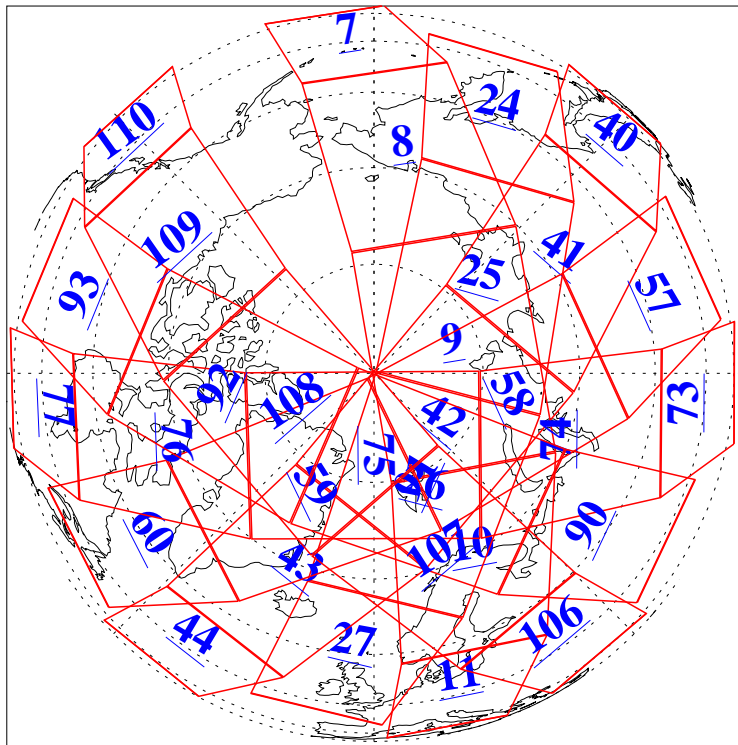

L1B Availability  
AMSU Granules: 240  
HSB Granules: 0  
AIRS Granules: 240

15 Nov 2011  
DoY 319  
Aqua Day 3482  
Granules: 1 to 120

Granules: 121 to 240

Legend: AMSU Available, HSB Available, AIRS Available

L1B Availability  
AMSU Granules: 240  
HSB Granules: 0  
AIRS Granules: 240

15 Nov 2011  
DoY 319  
Aqua Day 3482  
Ascending Granules

Descending Granules

Legend: AMSU Available, HSB Available, AIRS Available

L1B Availability  
 AMSU Granules: 240  
 HSB Granules: 0  
 AIRS Granules: 240

15 Nov 2011  
 DoY 319  
 Aqua Day 3482

Northern Hemisphere Granules

Southern Hemisphere Granules

Legend: AMSU Available, HSB Available, AIRS Available