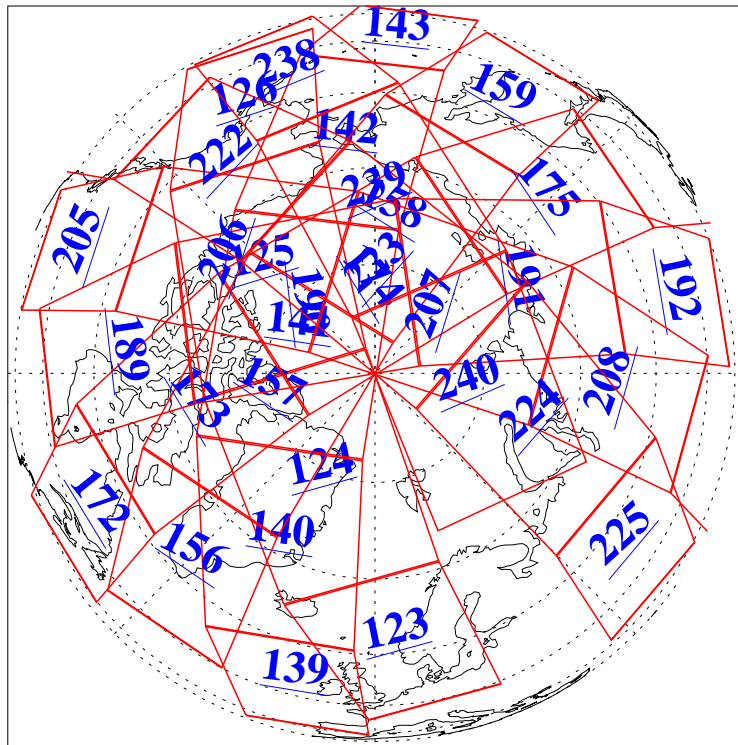

L1B Availability  
AMSU Granules: 240  
HSB Granules: 0  
AIRS Granules: 240

15 Nov 2011  
DoY 319  
Aqua Day 3482  
Granules: 1 to 120

Granules: 121 to 240

Legend: AMSU Available, HSB Available, AIRS Available

L1B Availability  
AMSU Granules: 240  
HSB Granules: 0  
AIRS Granules: 240

15 Nov 2011  
DoY 319  
Aqua Day 3482  
Ascending Granules

Descending Granules

Legend: AMSU Available, HSB Available, AIRS Available

L1B Availability  
 AMSU Granules: 240  
 HSB Granules: 0  
 AIRS Granules: 240

15 Nov 2011  
 DoY 319  
 Aqua Day 3482

Northern Hemisphere Granules

Southern Hemisphere Granules

Legend: AMSU Available, HSB Available, AIRS Available