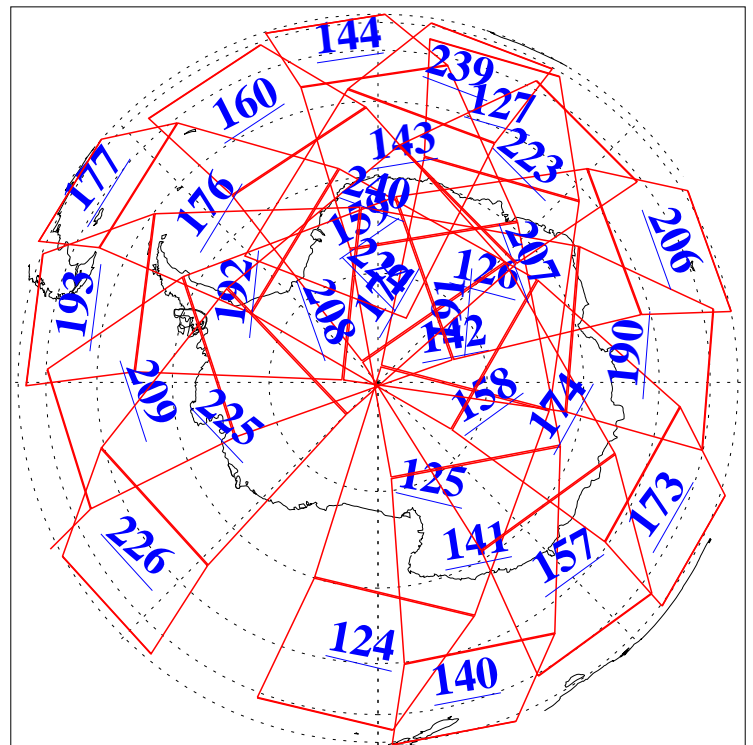

L1B Availability
AMSU Granules: 240
HSB Granules: 0
AIRS Granules: 240

14 Nov 2011
DoY 318
Aqua Day 3481
Granules: 1 to 120

Granules: 121 to 240

Legend: AMSU Available, HSB Available, AIRS Available

L1B Availability
AMSU Granules: 240
HSB Granules: 0
AIRS Granules: 240

14 Nov 2011
DoY 318
Aqua Day 3481

Ascending Granules

Descending Granules

Legend: AMSU Available, HSB Available, AIRS Available

L1B Availability
AMSU Granules: 240
HSB Granules: 0
AIRS Granules: 240

14 Nov 2011
DoY 318
Aqua Day 3481

Northern Hemisphere Granules

Southern Hemisphere Granules

Legend: AMSU Available, HSB Available, AIRS Available