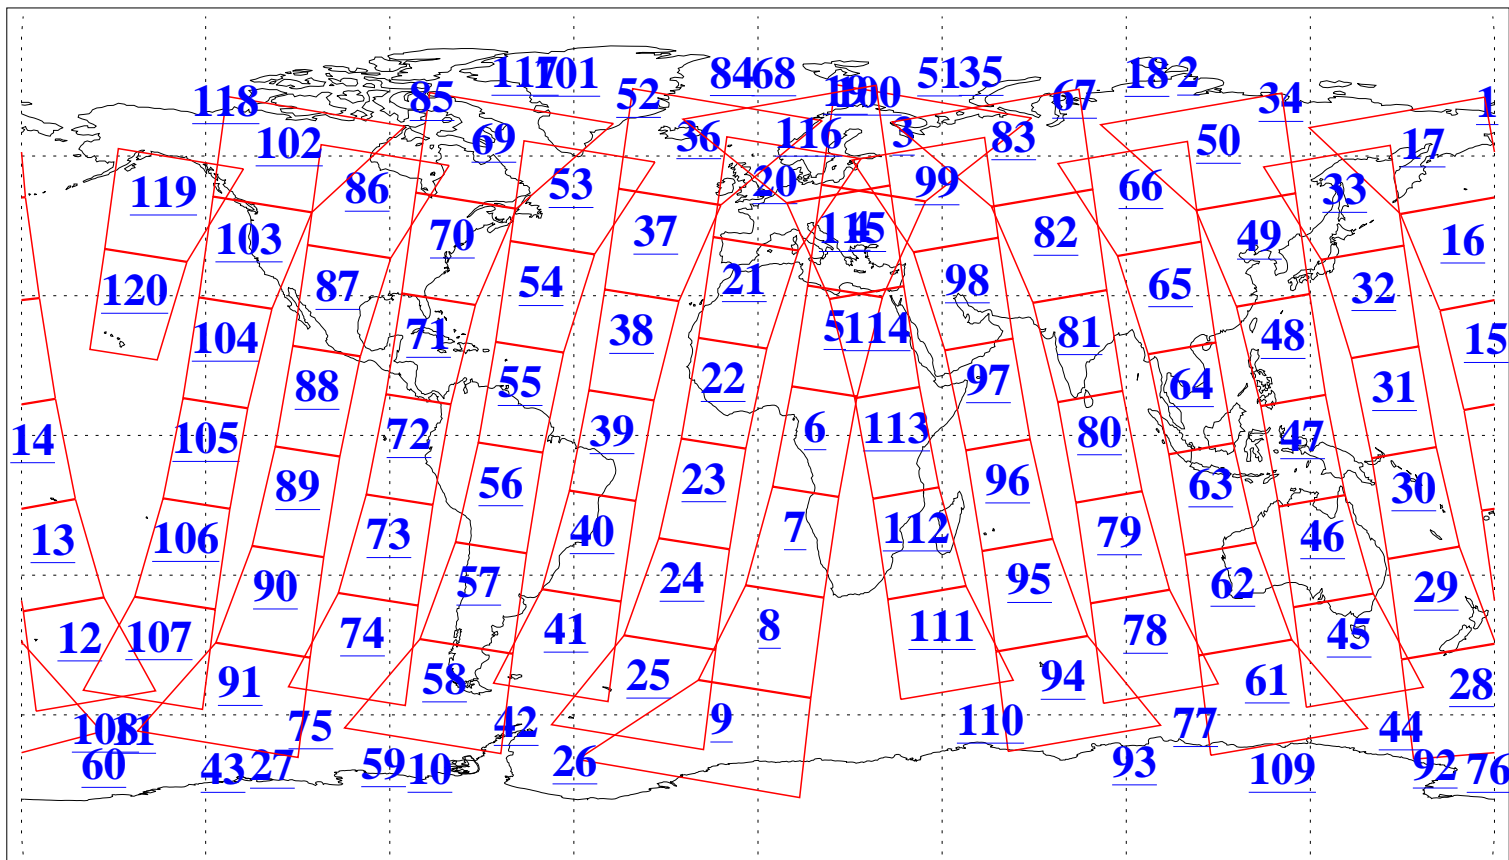

L1B Availability
AMSU Granules: 240
HSB Granules: 0
AIRS Granules: 240

14 Nov 2011
DoY 318
Aqua Day 3481
Granules: 1 to 120

Granules: 121 to 240

Legend: AMSU Available, HSB Available, AIRS Available

L1B Availability
AMSU Granules: 240
HSB Granules: 0
AIRS Granules: 240

14 Nov 2011
DoY 318
Aqua Day 3481

Ascending Granules

Descending Granules

Legend: AMSU Available, HSB Available, AIRS Available

L1B Availability
AMSU Granules: 240
HSB Granules: 0
AIRS Granules: 240

14 Nov 2011
DoY 318
Aqua Day 3481

Northern Hemisphere Granules

Southern Hemisphere Granules

Legend: AMSU Available, HSB Available, AIRS Available