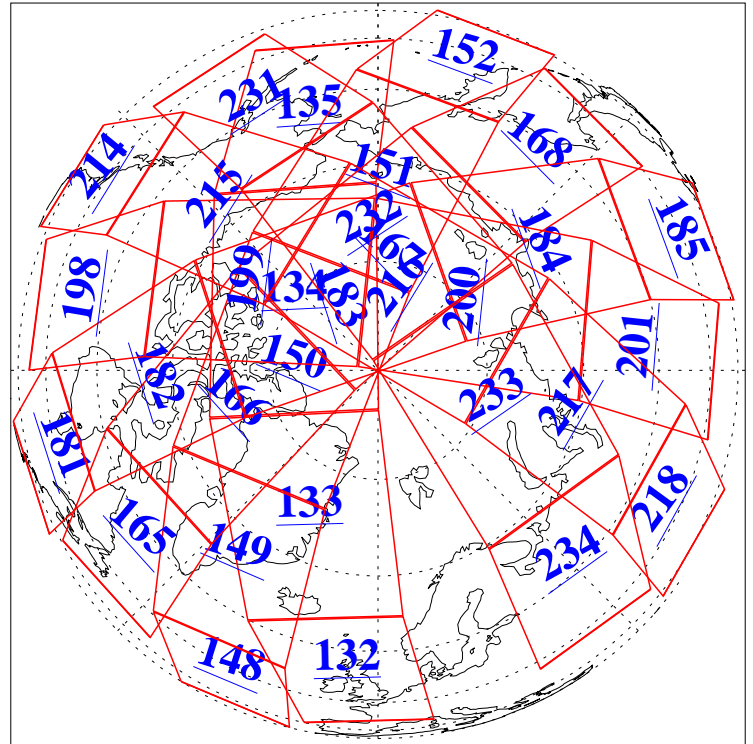

14 Nov 2011
DoY 318
Aqua Day 3481

Ascending Granules

Descending Granules

Legend: AMSU Available, HSB Available, AIRS Available

L1B Availability
AMSU Granules: 240
HSB Granules: 0
AIRS Granules: 240

14 Nov 2011
DoY 318
Aqua Day 3481

Northern Hemisphere Granules

Southern Hemisphere Granules

Legend: AMSU Available, HSB Available, AIRS Available