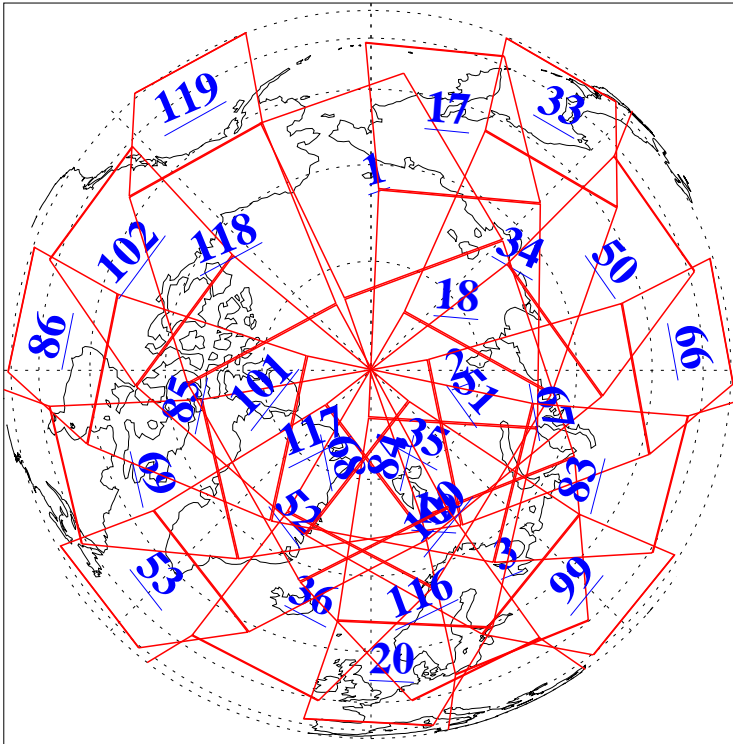

L1B Availability
AMSU Granules: 240
HSB Granules: 0
AIRS Granules: 240

14 Nov 2011
DoY 318
Aqua Day 3481
Granules: 1 to 120

Granules: 121 to 240

Legend: AMSU Available, HSB Available, AIRS Available

L1B Availability
AMSU Granules: 240
HSB Granules: 0
AIRS Granules: 240

14 Nov 2011
DoY 318
Aqua Day 3481

Ascending Granules

Descending Granules

Legend: AMSU Available, HSB Available, AIRS Available

L1B Availability
AMSU Granules: 240
HSB Granules: 0
AIRS Granules: 240

14 Nov 2011
DoY 318
Aqua Day 3481

Northern Hemisphere Granules

Southern Hemisphere Granules

Legend: AMSU Available, HSB Available, AIRS Available