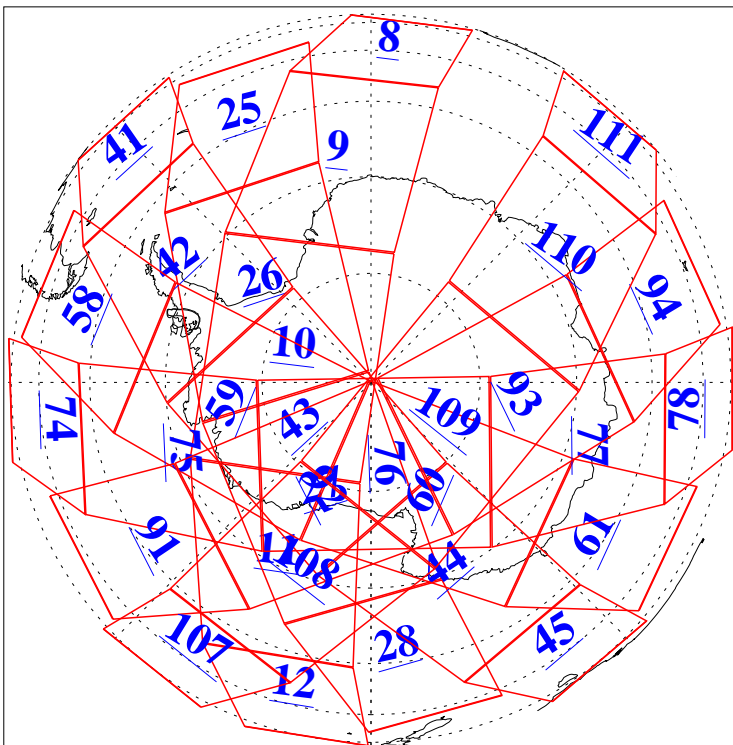

L1B Availability
AMSU Granules: 240
HSB Granules: 0
AIRS Granules: 240

14 Nov 2011
DoY 318
Aqua Day 3481
Granules: 1 to 120

Granules: 121 to 240

Legend: AMSU Available, HSB Available, AIRS Available

L1B Availability
AMSU Granules: 240
HSB Granules: 0
AIRS Granules: 240

14 Nov 2011
DoY 318
Aqua Day 3481

Ascending Granules

Descending Granules

Legend: AMSU Available, HSB Available, AIRS Available

L1B Availability
AMSU Granules: 240
HSB Granules: 0
AIRS Granules: 240

14 Nov 2011
DoY 318
Aqua Day 3481

Northern Hemisphere Granules

Southern Hemisphere Granules

Legend: AMSU Available, HSB Available, AIRS Available