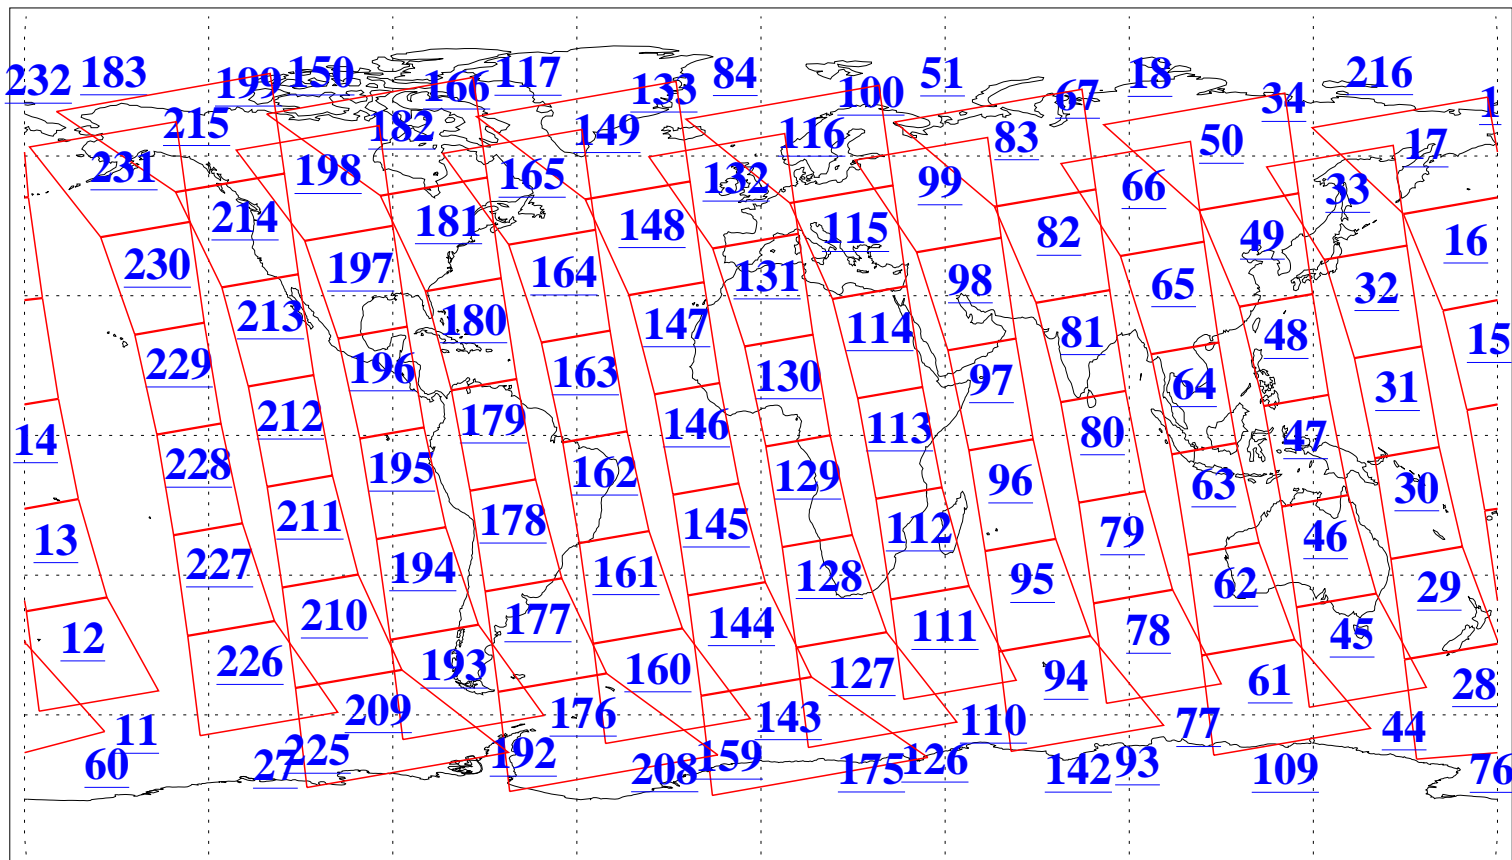

L1B Availability
AMSU Granules: 240
HSB Granules: 0
AIRS Granules: 240

14 Nov 2011
DoY 318
Aqua Day 3481
Granules: 1 to 120

Granules: 121 to 240

Legend: AMSU Available, HSB Available, AIRS Available

L1B Availability
AMSU Granules: 240
HSB Granules: 0
AIRS Granules: 240

14 Nov 2011
DoY 318
Aqua Day 3481

Ascending Granules

Descending Granules

Legend: AMSU Available, HSB Available, AIRS Available

L1B Availability
AMSU Granules: 240
HSB Granules: 0
AIRS Granules: 240

14 Nov 2011
DoY 318
Aqua Day 3481

Northern Hemisphere Granules

Southern Hemisphere Granules

Legend: AMSU Available, HSB Available, AIRS Available