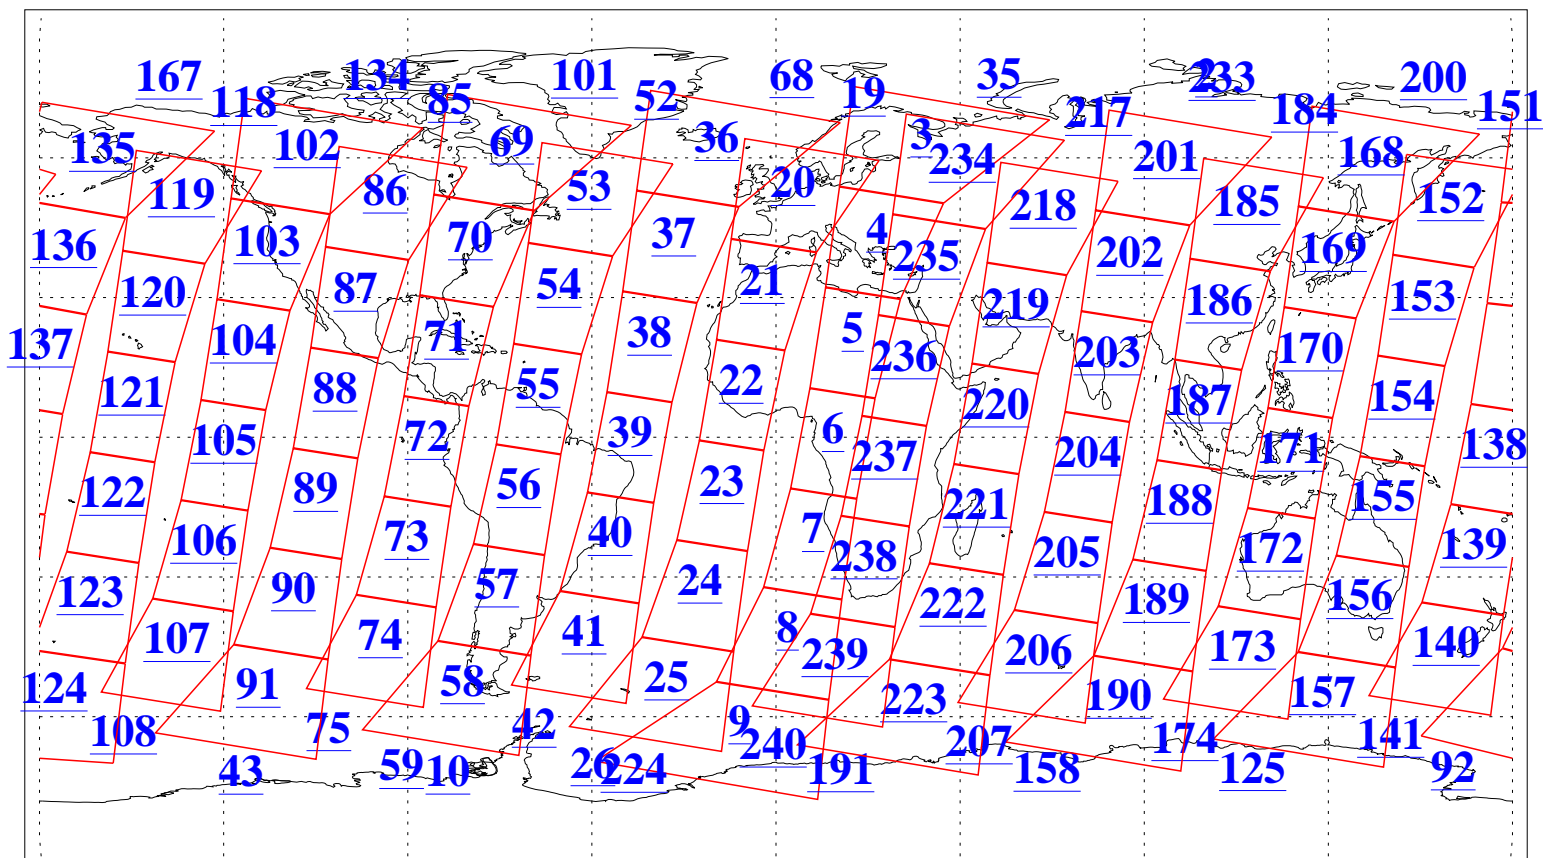

L1B Availability
AMSU Granules: 240
HSB Granules: 0
AIRS Granules: 240

14 Nov 2011
DoY 318
Aqua Day 3481
Granules: 1 to 120

Granules: 121 to 240

Legend: AMSU Available, HSB Available, AIRS Available

L1B Availability
AMSU Granules: 240
HSB Granules: 0
AIRS Granules: 240

14 Nov 2011
DoY 318
Aqua Day 3481

Ascending Granules

Descending Granules

Legend: AMSU Available, HSB Available, AIRS Available

L1B Availability
AMSU Granules: 240
HSB Granules: 0
AIRS Granules: 240

14 Nov 2011
DoY 318
Aqua Day 3481

Northern Hemisphere Granules

Southern Hemisphere Granules

Legend: AMSU Available, HSB Available, AIRS Available