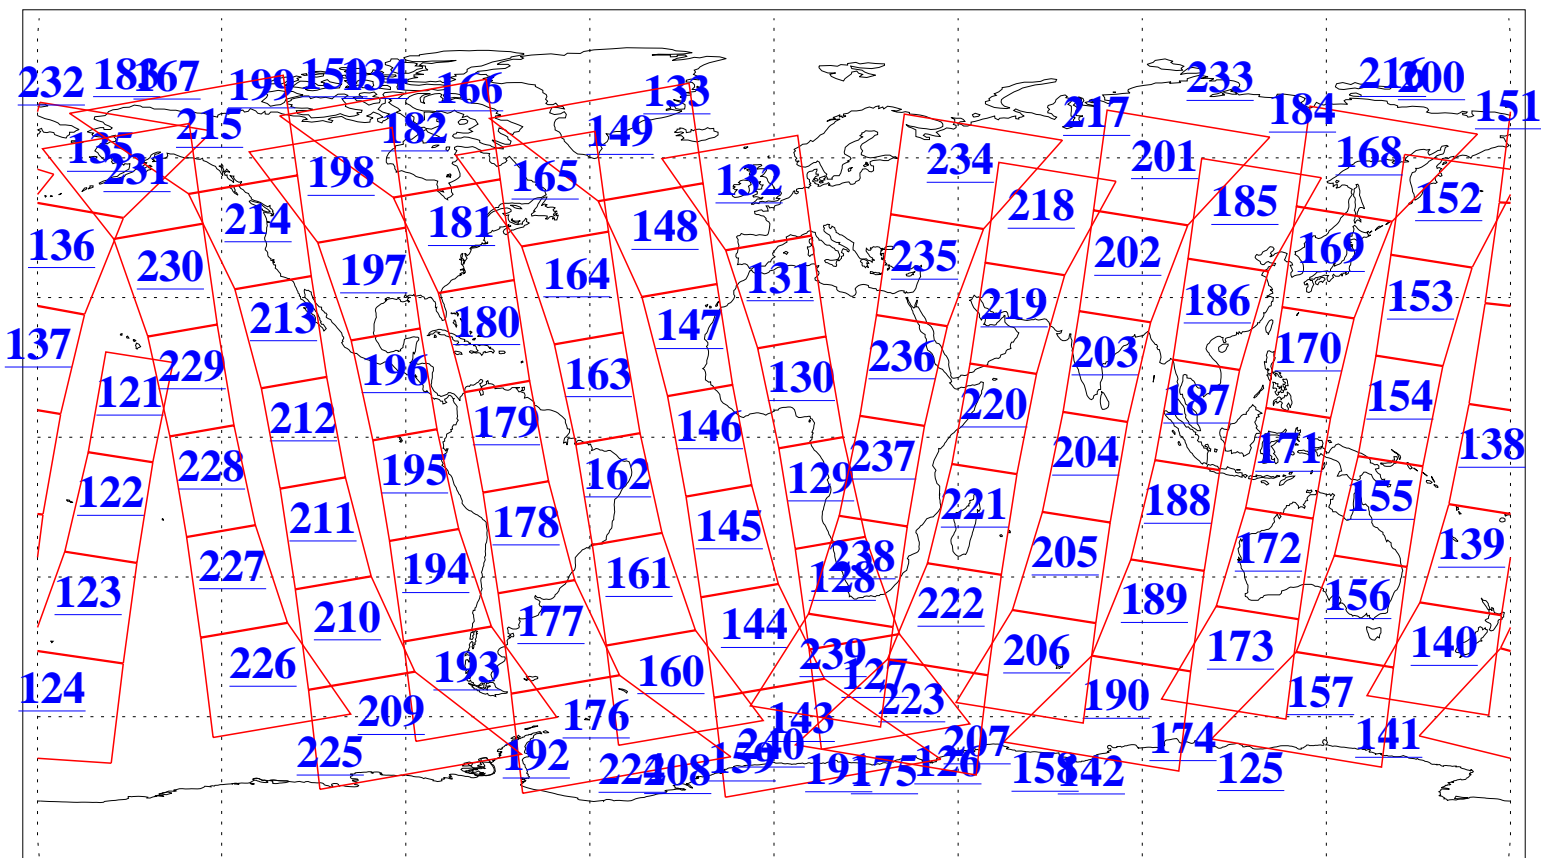

L1B Availability
AMSU Granules: 240
HSB Granules: 0
AIRS Granules: 240

14 Nov 2011
DoY 318
Aqua Day 3481
Granules: 1 to 120

Granules: 121 to 240

Legend: AMSU Available, HSB Available, AIRS Available

L1B Availability
AMSU Granules: 240
HSB Granules: 0
AIRS Granules: 240

14 Nov 2011
DoY 318
Aqua Day 3481

Ascending Granules

Descending Granules

Legend: AMSU Available, HSB Available, AIRS Available

L1B Availability
AMSU Granules: 240
HSB Granules: 0
AIRS Granules: 240

14 Nov 2011
DoY 318
Aqua Day 3481

Northern Hemisphere Granules

Southern Hemisphere Granules

Legend: AMSU Available, HSB Available, AIRS Available