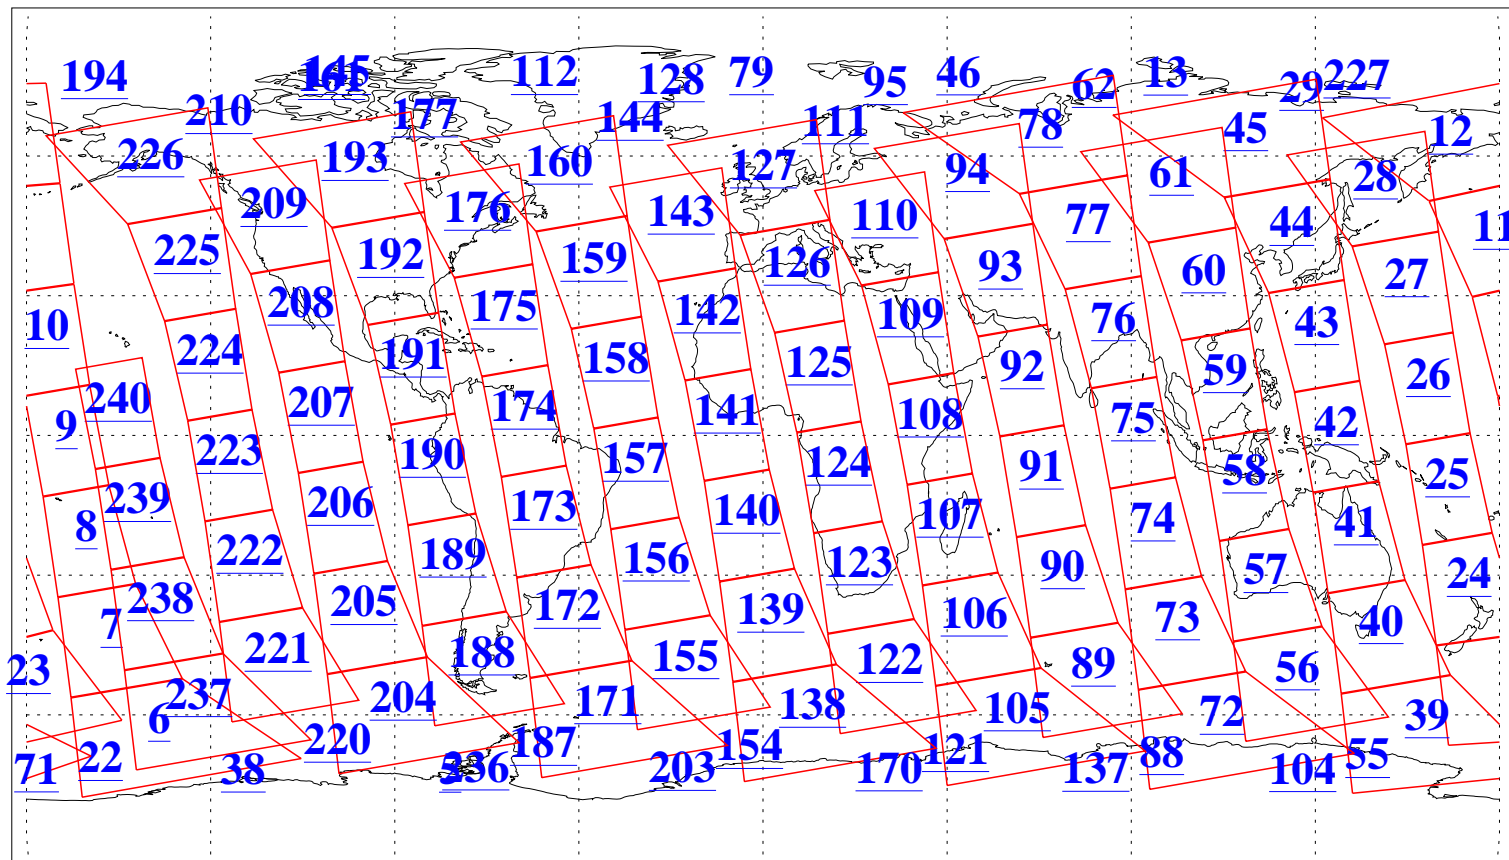

L1B Availability
AMSU Granules: 240
HSB Granules: 0
AIRS Granules: 240

11 Nov 2011
DoY 315
Aqua Day 3478
Granules: 1 to 120

Granules: 121 to 240

Legend: AMSU Available, HSB Available, AIRS Available

L1B Availability
AMSU Granules: 240
HSB Granules: 0
AIRS Granules: 240

11 Nov 2011
DoY 315
Aqua Day 3478

Ascending Granules

Descending Granules

Legend: AMSU Available, *HSB Available*, **AIRS Available**

L1B Availability
 AMSU Granules: 240
 HSB Granules: 0
 AIRS Granules: 240

11 Nov 2011
 DoY 315
 Aqua Day 3478

Northern Hemisphere Granules

Southern Hemisphere Granules

Legend: AMSU Available, HSB Available, AIRS Available