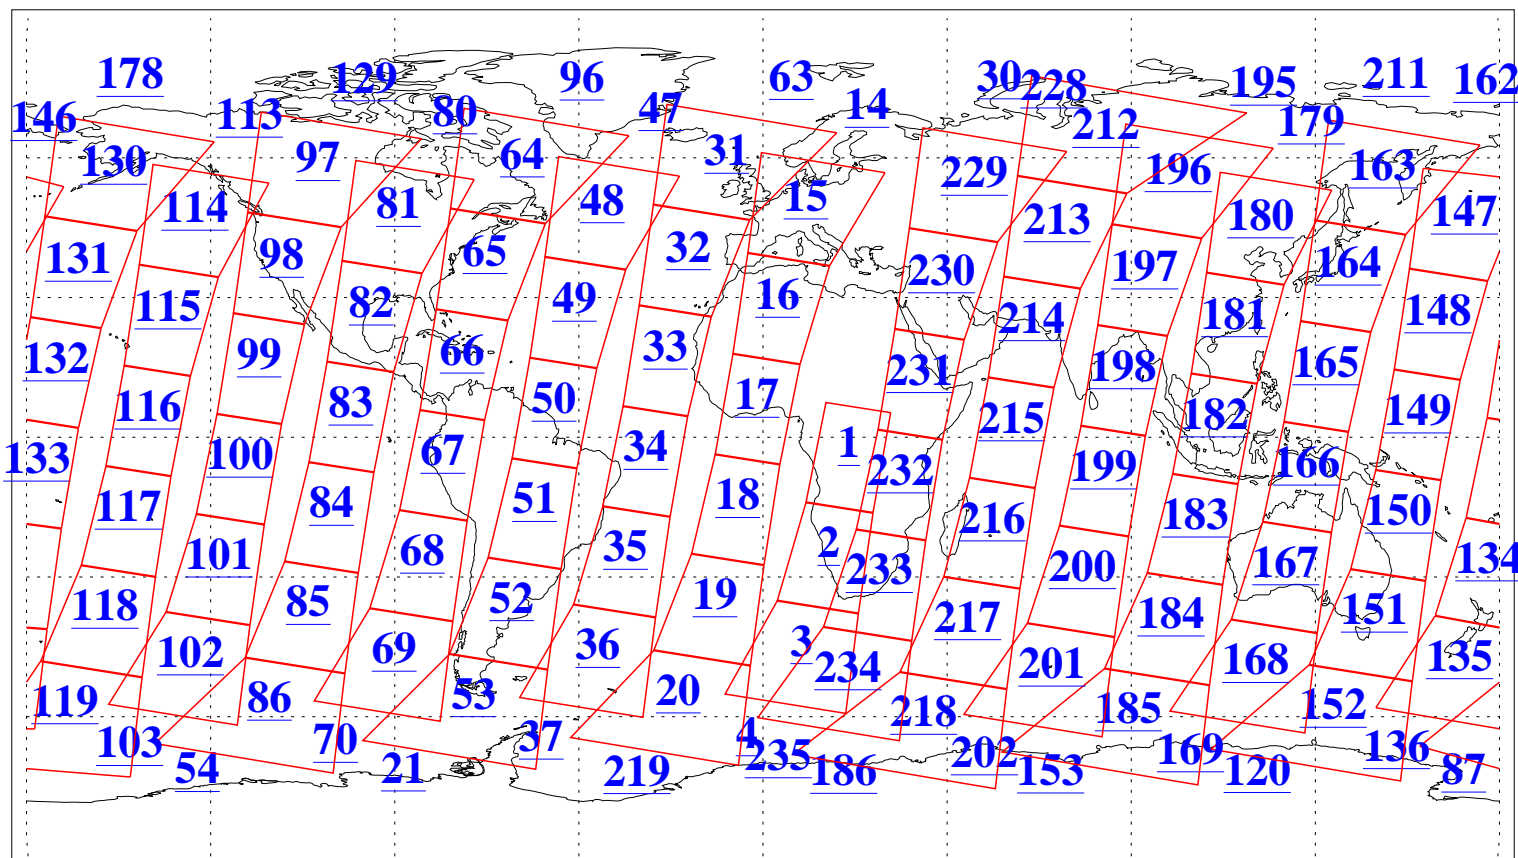

L1B Availability
AMSU Granules: 240
HSB Granules: 0
AIRS Granules: 240

11 Nov 2011
DoY 315
Aqua Day 3478
Granules: 1 to 120

Granules: 121 to 240

Legend: AMSU Available, HSB Available, AIRS Available

L1B Availability
AMSU Granules: 240
HSB Granules: 0
AIRS Granules: 240

11 Nov 2011
DoY 315
Aqua Day 3478

Ascending Granules

Descending Granules

Legend: AMSU Available, *HSB Available*, **AIRS Available**

L1B Availability
 AMSU Granules: 240
 HSB Granules: 0
 AIRS Granules: 240

11 Nov 2011
 DoY 315
 Aqua Day 3478

Northern Hemisphere Granules

Southern Hemisphere Granules

Legend: AMSU Available, HSB Available, AIRS Available