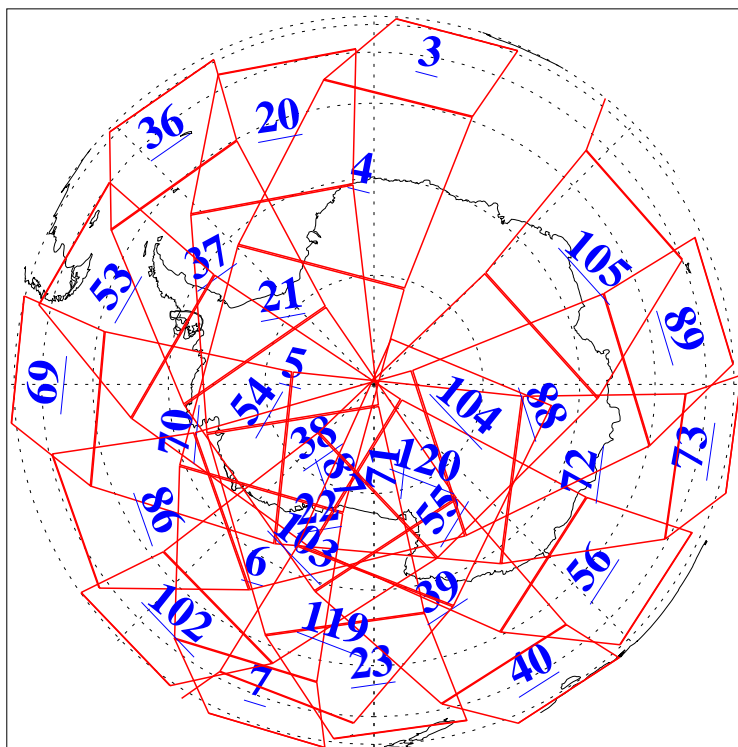

L1B Availability
AMSU Granules: 240
HSB Granules: 0
AIRS Granules: 240

11 Nov 2011
DoY 315
Aqua Day 3478
Granules: 1 to 120

Granules: 121 to 240

Legend: AMSU Available, HSB Available, AIRS Available

L1B Availability
AMSU Granules: 240
HSB Granules: 0
AIRS Granules: 240

11 Nov 2011
DoY 315
Aqua Day 3478

Ascending Granules

Descending Granules

Legend: AMSU Available, *HSB Available*, **AIRS Available**

L1B Availability
 AMSU Granules: 240
 HSB Granules: 0
 AIRS Granules: 240

11 Nov 2011
 DoY 315
 Aqua Day 3478

Northern Hemisphere Granules

Southern Hemisphere Granules

Legend: AMSU Available, HSB Available, AIRS Available