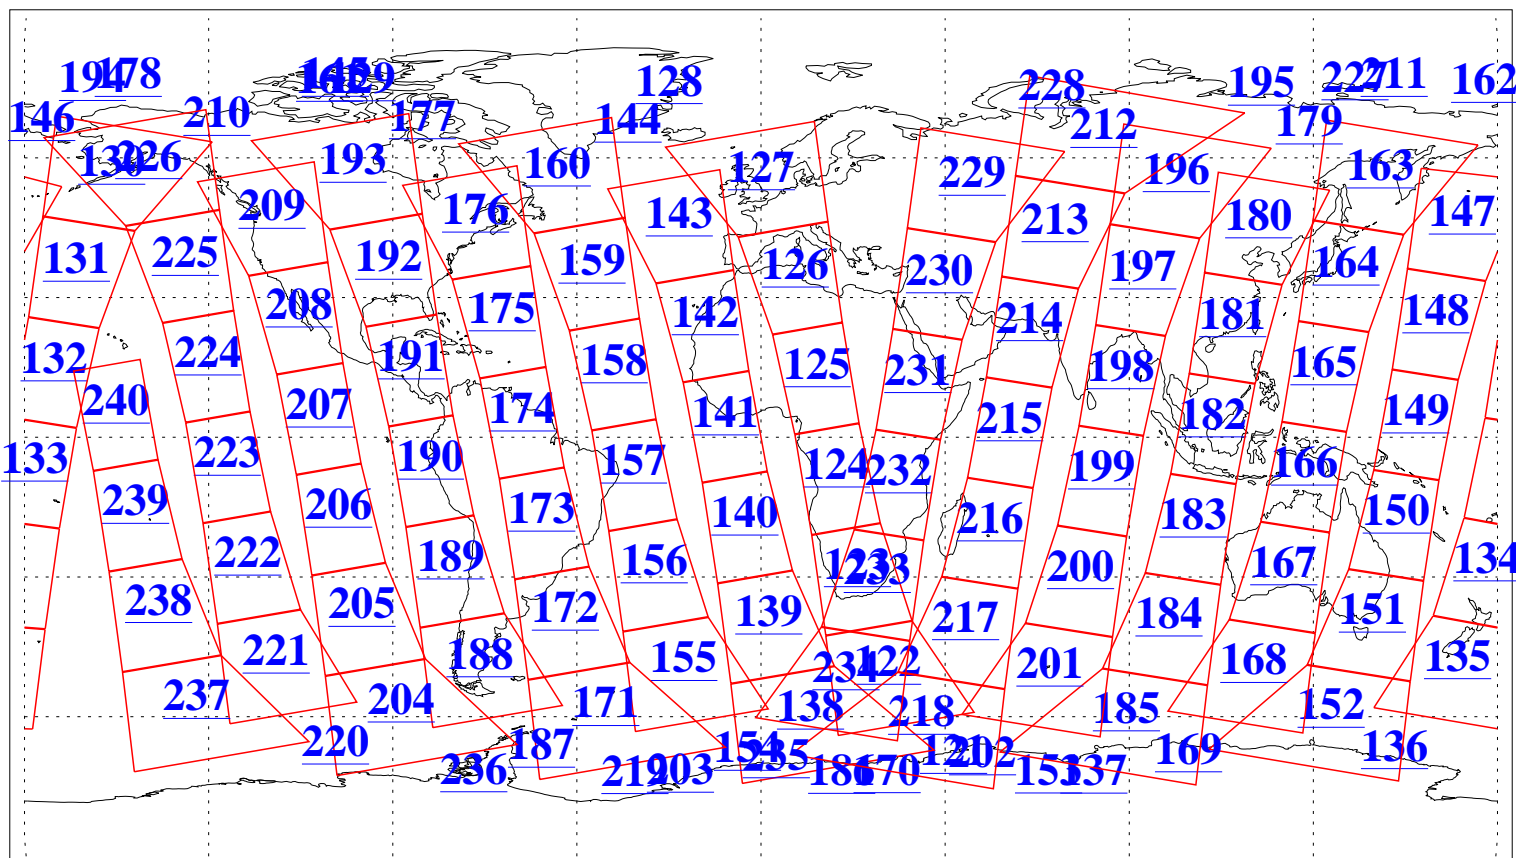

L1B Availability
AMSU Granules: 240
HSB Granules: 0
AIRS Granules: 240

11 Nov 2011
DoY 315
Aqua Day 3478
Granules: 1 to 120

Granules: 121 to 240

Legend: AMSU Available, HSB Available, AIRS Available

L1B Availability
AMSU Granules: 240
HSB Granules: 0
AIRS Granules: 240

11 Nov 2011
DoY 315
Aqua Day 3478

Ascending Granules

Descending Granules

Legend: AMSU Available, *HSB Available*, **AIRS Available**

L1B Availability
 AMSU Granules: 240
 HSB Granules: 0
 AIRS Granules: 240

11 Nov 2011
 DoY 315
 Aqua Day 3478

Northern Hemisphere Granules

Southern Hemisphere Granules

Legend: AMSU Available, HSB Available, AIRS Available