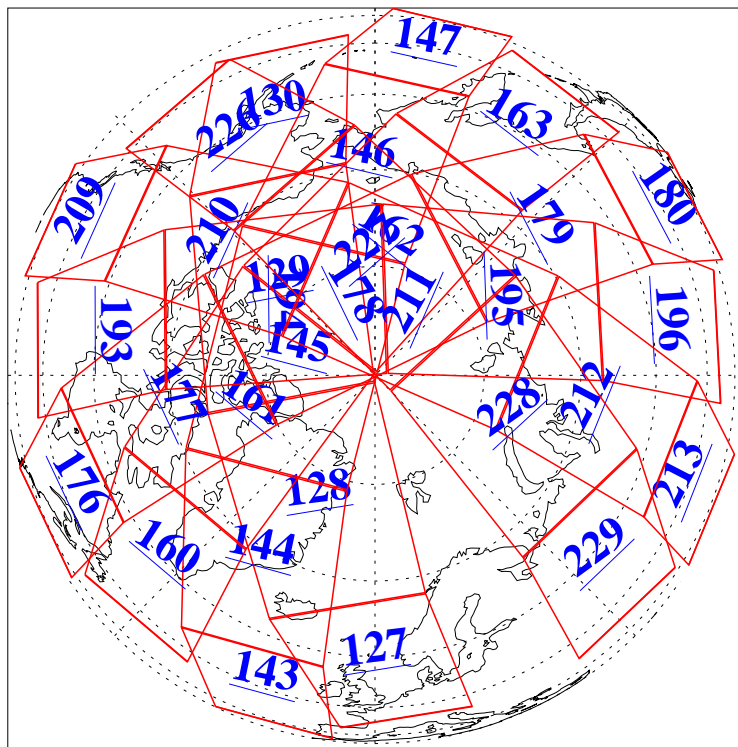

L1B Availability
AMSU Granules: 240
HSB Granules: 0
AIRS Granules: 240

11 Nov 2011
DoY 315
Aqua Day 3478
Granules: 1 to 120

Granules: 121 to 240

Legend: AMSU Available, HSB Available, AIRS Available

L1B Availability
AMSU Granules: 240
HSB Granules: 0
AIRS Granules: 240

11 Nov 2011
DoY 315
Aqua Day 3478

Ascending Granules

Descending Granules

Legend: AMSU Available, *HSB Available*, **AIRS Available**

L1B Availability
 AMSU Granules: 240
 HSB Granules: 0
 AIRS Granules: 240

11 Nov 2011
 DoY 315
 Aqua Day 3478

Northern Hemisphere Granules

Southern Hemisphere Granules

Legend: AMSU Available, HSB Available, AIRS Available