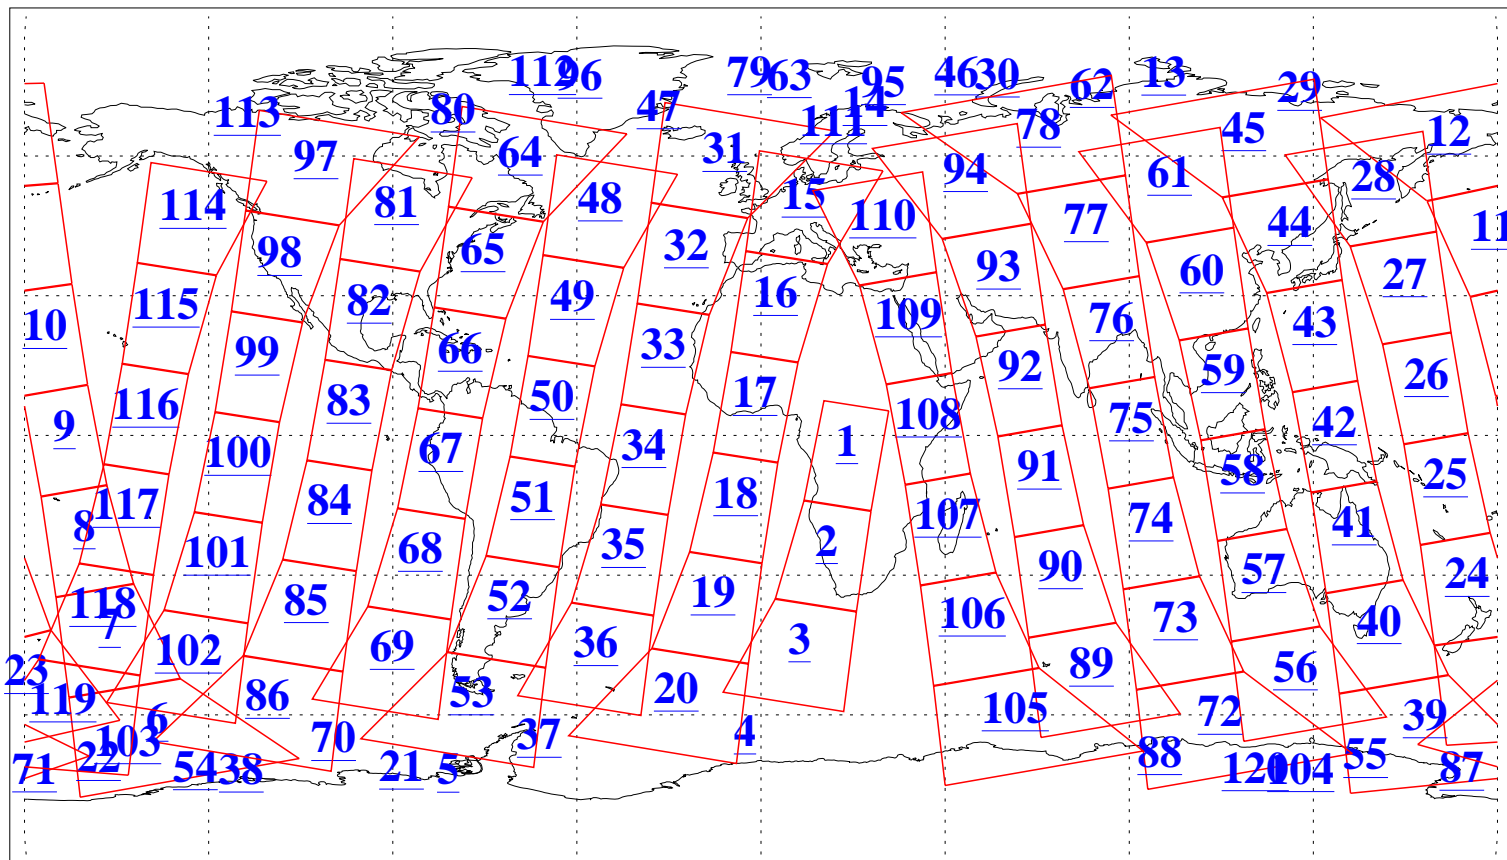

L1B Availability
AMSU Granules: 240
HSB Granules: 0
AIRS Granules: 240

11 Nov 2011
DoY 315
Aqua Day 3478
Granules: 1 to 120

Granules: 121 to 240

Legend: AMSU Available, HSB Available, AIRS Available

L1B Availability
AMSU Granules: 240
HSB Granules: 0
AIRS Granules: 240

11 Nov 2011
DoY 315
Aqua Day 3478

Ascending Granules

Descending Granules

Legend: AMSU Available, *HSB Available*, **AIRS Available**

L1B Availability
 AMSU Granules: 240
 HSB Granules: 0
 AIRS Granules: 240

11 Nov 2011
 DoY 315
 Aqua Day 3478

Northern Hemisphere Granules

Southern Hemisphere Granules

Legend: AMSU Available, HSB Available, AIRS Available