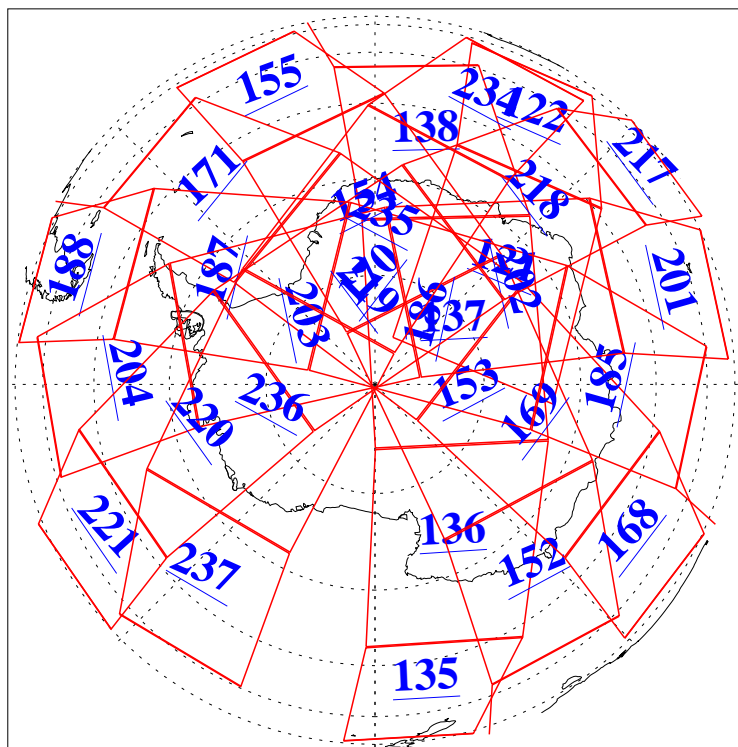

L1B Availability
AMSU Granules: 240
HSB Granules: 0
AIRS Granules: 240

11 Nov 2011
DoY 315
Aqua Day 3478
Granules: 1 to 120

Granules: 121 to 240

Legend: AMSU Available, HSB Available, AIRS Available

L1B Availability
AMSU Granules: 240
HSB Granules: 0
AIRS Granules: 240

11 Nov 2011
DoY 315
Aqua Day 3478

Ascending Granules

Descending Granules

Legend: AMSU Available, *HSB Available*, **AIRS Available**

L1B Availability
 AMSU Granules: 240
 HSB Granules: 0
 AIRS Granules: 240

11 Nov 2011
 DoY 315
 Aqua Day 3478

Northern Hemisphere Granules

Southern Hemisphere Granules

Legend: AMSU Available, HSB Available, AIRS Available