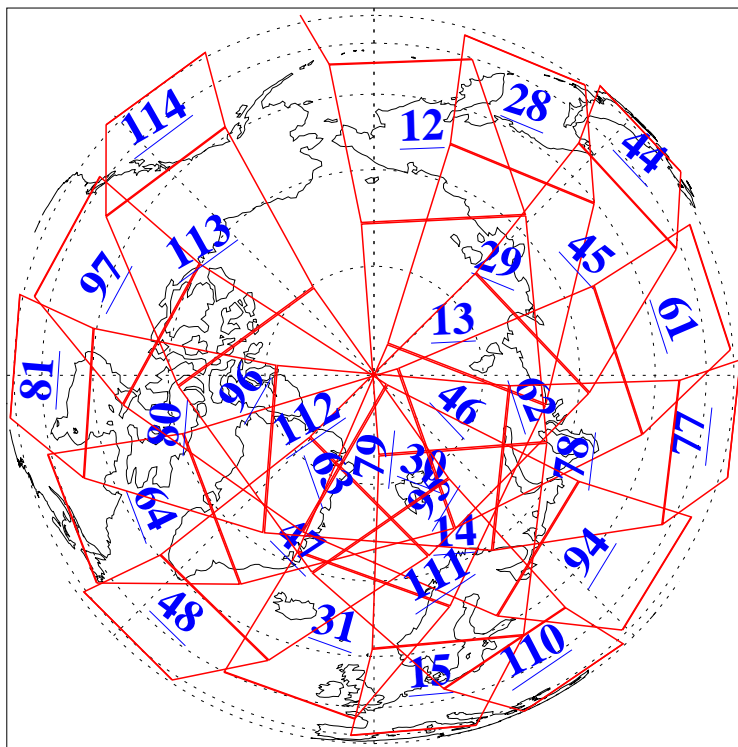

L1B Availability
AMSU Granules: 240
HSB Granules: 0
AIRS Granules: 240

11 Nov 2011
DoY 315
Aqua Day 3478
Granules: 1 to 120

Granules: 121 to 240

Legend: AMSU Available, HSB Available, AIRS Available

L1B Availability
AMSU Granules: 240
HSB Granules: 0
AIRS Granules: 240

11 Nov 2011
DoY 315
Aqua Day 3478

Ascending Granules

Descending Granules

Legend: AMSU Available, *HSB Available*, **AIRS Available**

L1B Availability
 AMSU Granules: 240
 HSB Granules: 0
 AIRS Granules: 240

11 Nov 2011
 DoY 315
 Aqua Day 3478

Northern Hemisphere Granules

Southern Hemisphere Granules

Legend: AMSU Available, HSB Available, AIRS Available