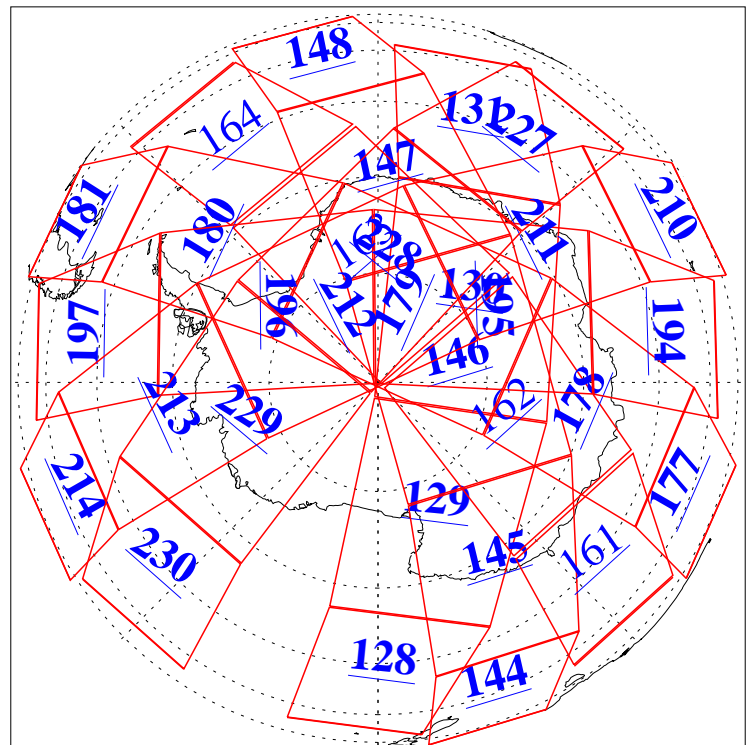

10 Nov 2011
DoY 314
Aqua Day 3477
Ascending Granules

Descending Granules

Legend: AMSU Available, HSB Available, AIRS Available

L1B Availability
 AMSU Granules: 240
 HSB Granules: 0
 AIRS Granules: 226

10 Nov 2011
 DoY 314
 Aqua Day 3477

Northern Hemisphere Granules

Southern Hemisphere Granules

Legend: AMSU Available, HSB Available, AIRS Available