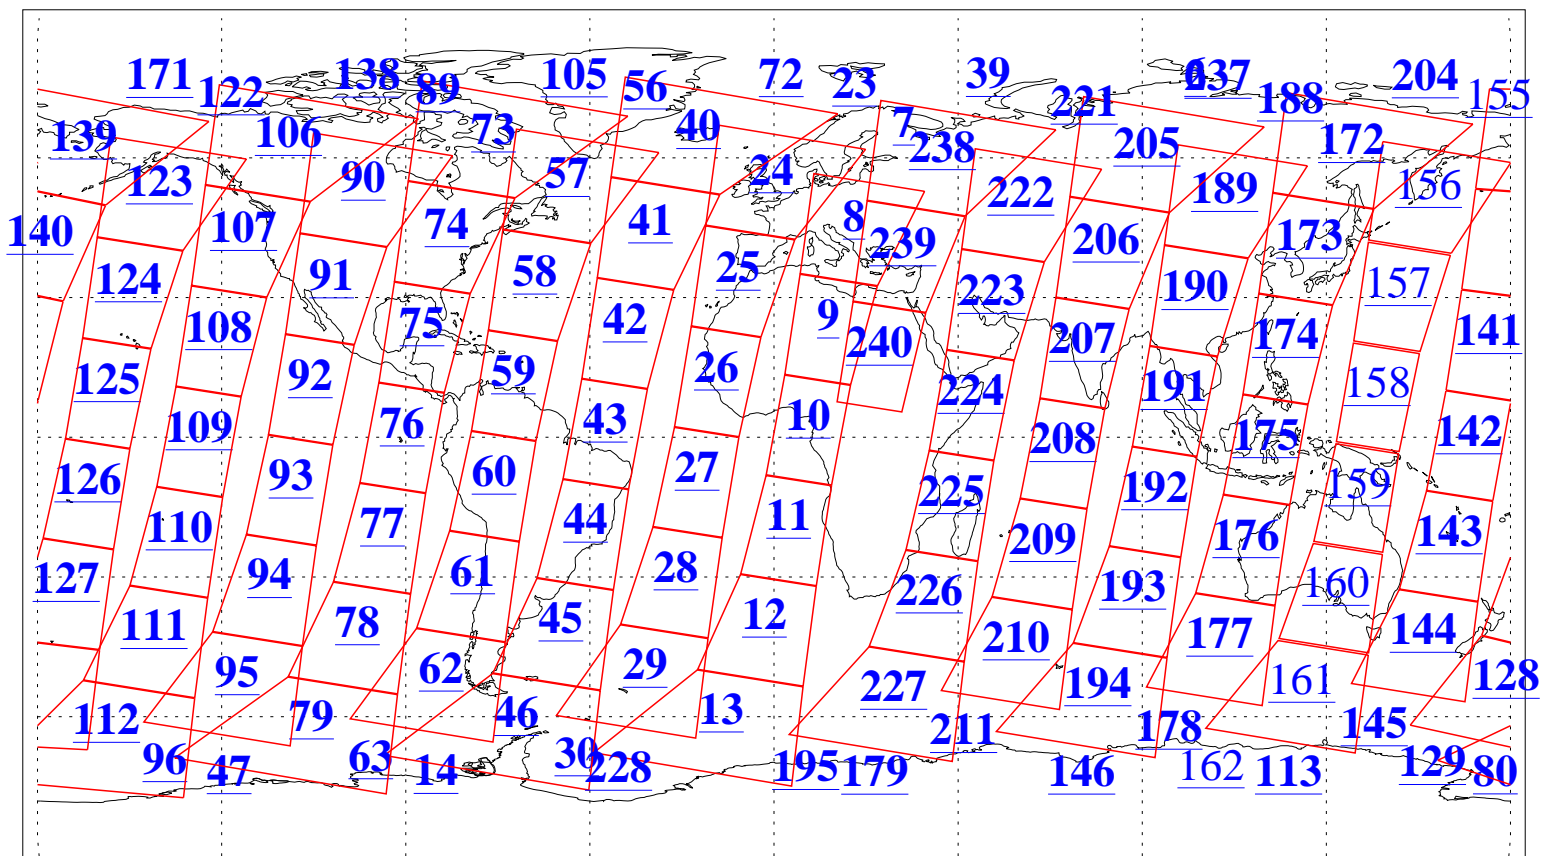

L1B Availability
AMSU Granules: 240
HSB Granules: 0
AIRS Granules: 226

10 Nov 2011
DoY 314
Aqua Day 3477
Granules: 1 to 120

Granules: 121 to 240

Legend: AMSU Available, HSB Available, AIRS Available

L1B Availability
AMSU Granules: 240
HSB Granules: 0
AIRS Granules: 226

10 Nov 2011
DoY 314
Aqua Day 3477
Ascending Granules

Descending Granules

Legend: AMSU Available, HSB Available, AIRS Available

L1B Availability
 AMSU Granules: 240
 HSB Granules: 0
 AIRS Granules: 226

10 Nov 2011
 DoY 314
 Aqua Day 3477

Northern Hemisphere Granules

Southern Hemisphere Granules

Legend: AMSU Available, HSB Available, AIRS Available