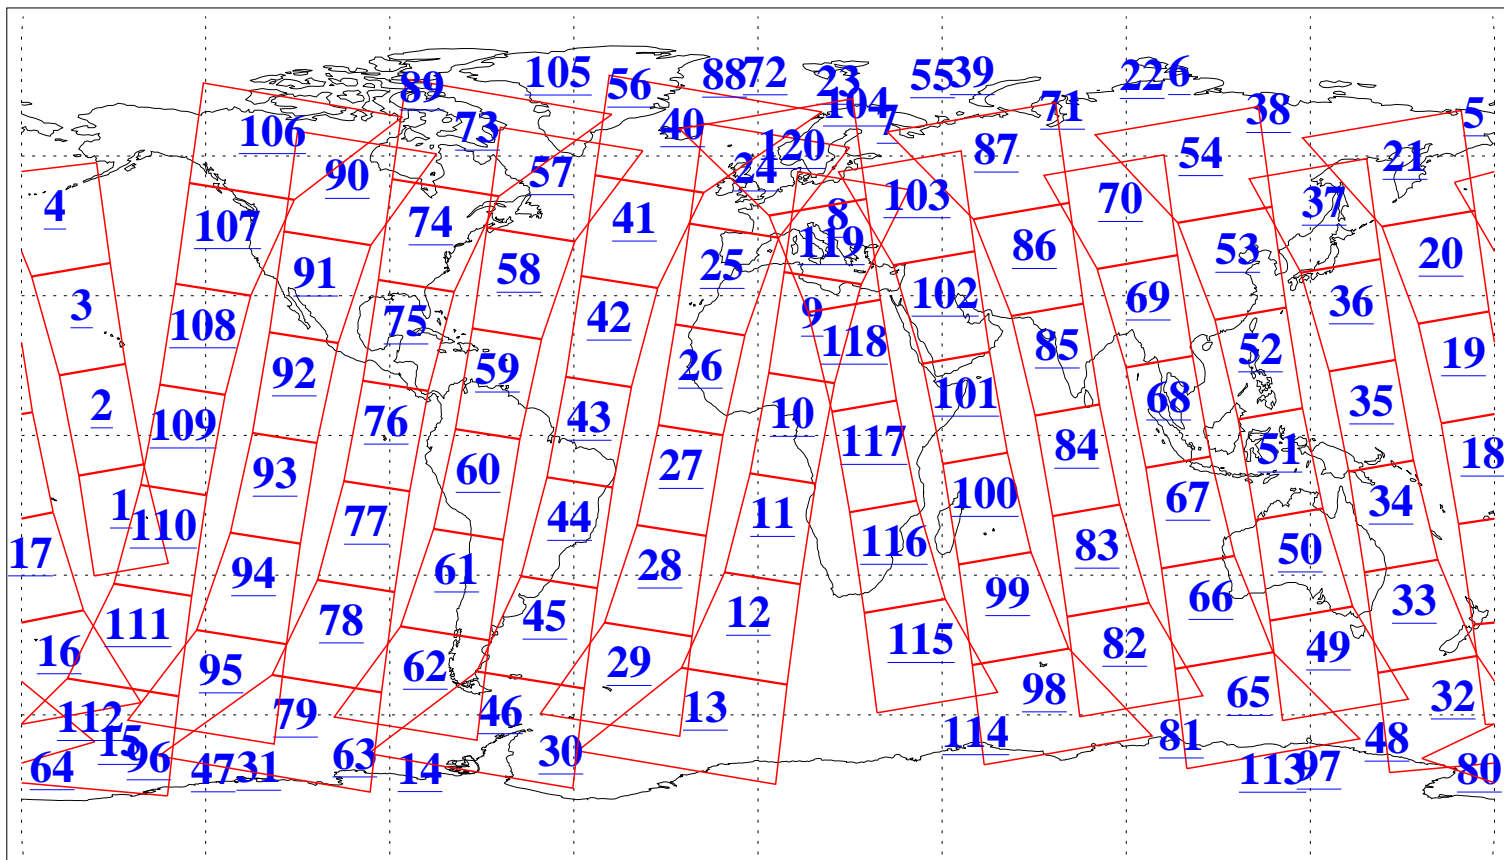

L1B Availability
AMSU Granules: 240
HSB Granules: 0
AIRS Granules: 226

10 Nov 2011
DoY 314
Aqua Day 3477
Granules: 1 to 120

Granules: 121 to 240

Legend: AMSU Available, HSB Available, AIRS Available

L1B Availability
AMSU Granules: 240
HSB Granules: 0
AIRS Granules: 226

10 Nov 2011
DoY 314
Aqua Day 3477
Ascending Granules

Descending Granules

Legend: AMSU Available, HSB Available, AIRS Available

L1B Availability
 AMSU Granules: 240
 HSB Granules: 0
 AIRS Granules: 226

10 Nov 2011
 DoY 314
 Aqua Day 3477

Northern Hemisphere Granules

Southern Hemisphere Granules

Legend: AMSU Available, HSB Available, AIRS Available