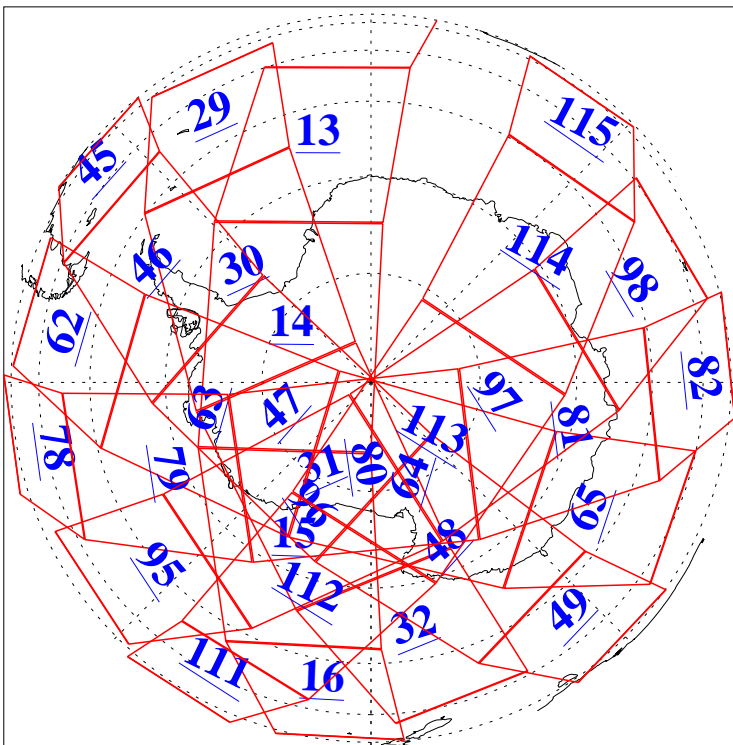

L1B Availability
AMSU Granules: 240
HSB Granules: 0
AIRS Granules: 226

10 Nov 2011
DoY 314
Aqua Day 3477
Granules: 1 to 120

Granules: 121 to 240

Legend: AMSU Available, HSB Available, AIRS Available

L1B Availability
AMSU Granules: 240
HSB Granules: 0
AIRS Granules: 226

10 Nov 2011
DoY 314
Aqua Day 3477
Ascending Granules

Descending Granules

Legend: AMSU Available, HSB Available, AIRS Available

L1B Availability
 AMSU Granules: 240
 HSB Granules: 0
 AIRS Granules: 226

10 Nov 2011
 DoY 314
 Aqua Day 3477

Northern Hemisphere Granules

Southern Hemisphere Granules

Legend: AMSU Available, HSB Available, AIRS Available