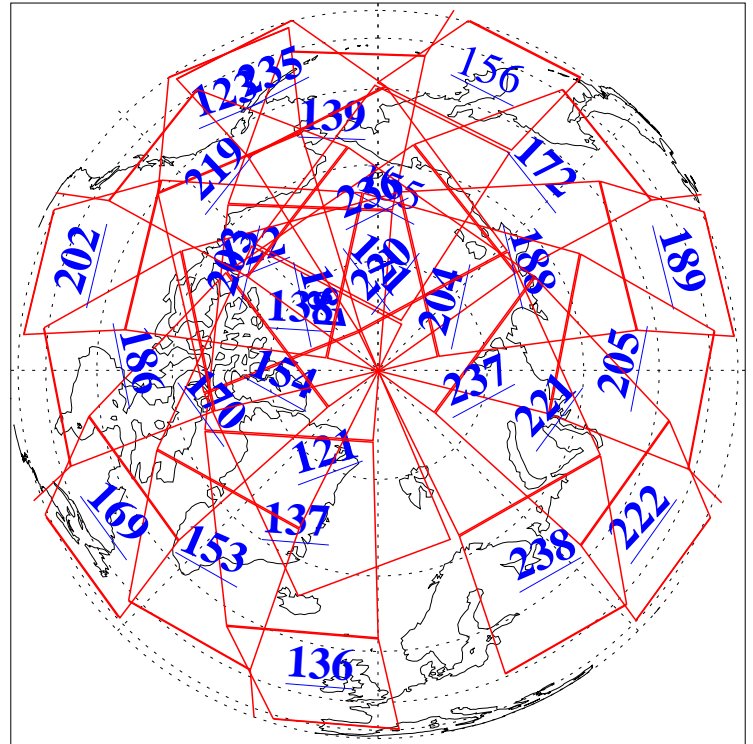

10 Nov 2011
DoY 314
Aqua Day 3477
Ascending Granules

Descending Granules

Legend: AMSU Available, HSB Available, AIRS Available

L1B Availability
 AMSU Granules: 240
 HSB Granules: 0
 AIRS Granules: 226

10 Nov 2011
 DoY 314
 Aqua Day 3477

Northern Hemisphere Granules

Southern Hemisphere Granules

Legend: AMSU Available, HSB Available, AIRS Available