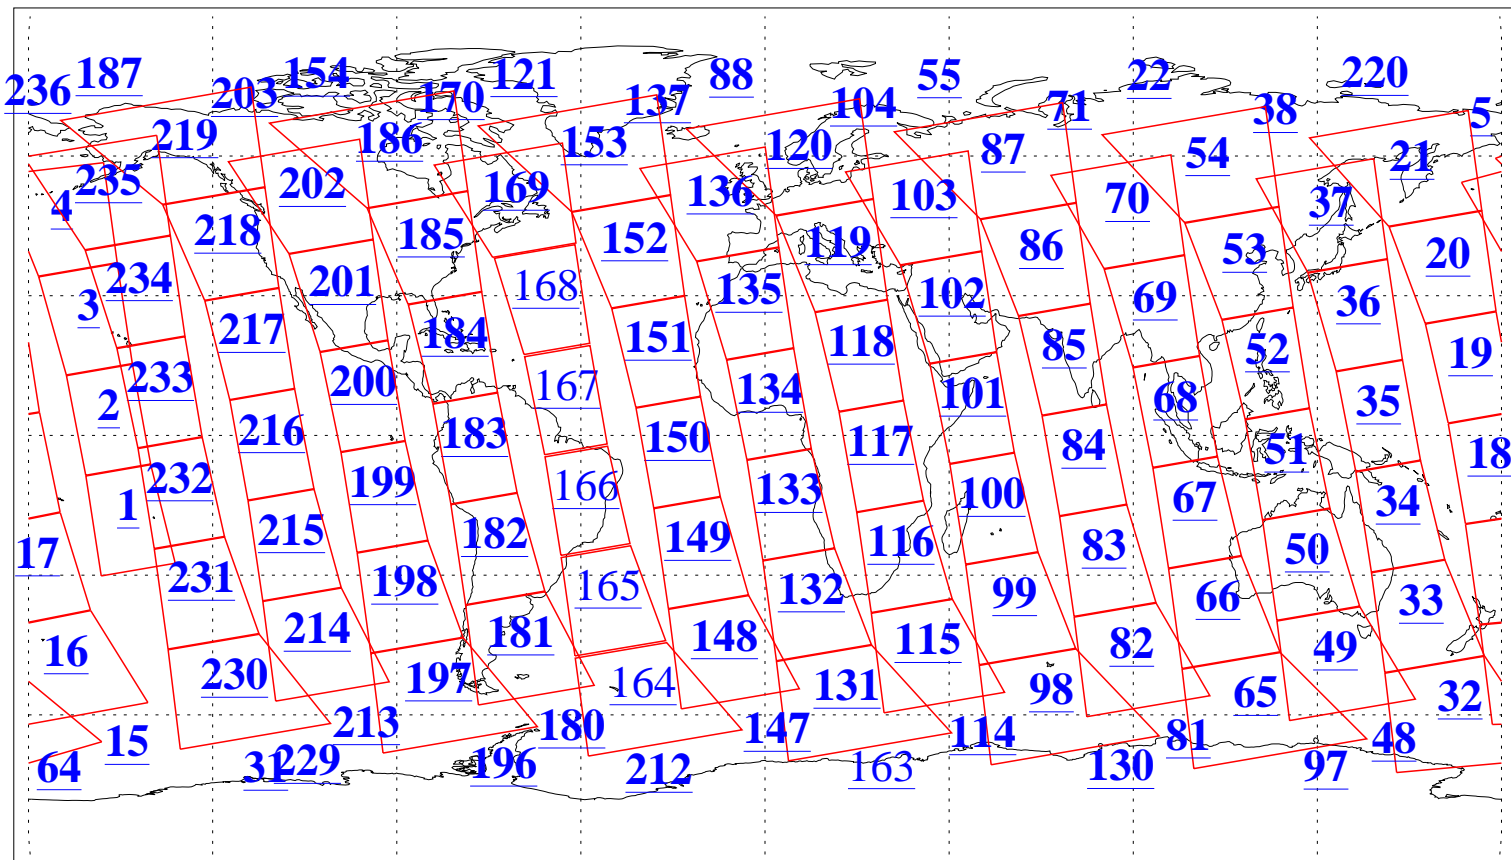

L1B Availability
AMSU Granules: 240
HSB Granules: 0
AIRS Granules: 226

10 Nov 2011
DoY 314
Aqua Day 3477
Granules: 1 to 120

Granules: 121 to 240

Legend: AMSU Available, HSB Available, AIRS Available

L1B Availability
AMSU Granules: 240
HSB Granules: 0
AIRS Granules: 226

10 Nov 2011
DoY 314
Aqua Day 3477
Ascending Granules

Descending Granules

Legend: AMSU Available, HSB Available, AIRS Available

L1B Availability
 AMSU Granules: 240
 HSB Granules: 0
 AIRS Granules: 226

10 Nov 2011
 DoY 314
 Aqua Day 3477

Northern Hemisphere Granules

Southern Hemisphere Granules

Legend: AMSU Available, HSB Available, AIRS Available