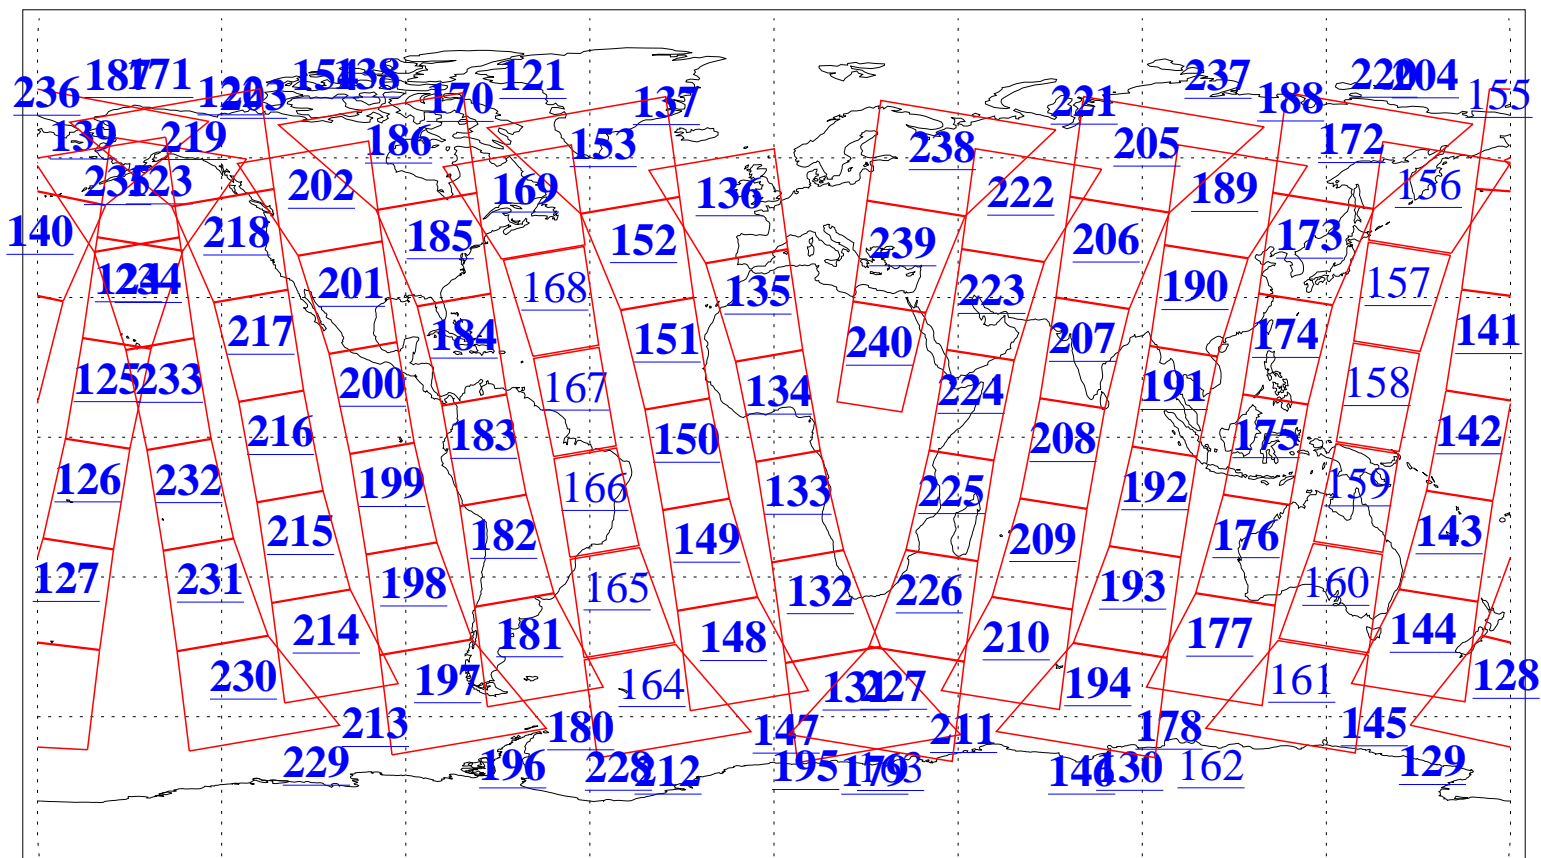

L1B Availability
AMSU Granules: 240
HSB Granules: 0
AIRS Granules: 226

10 Nov 2011
DoY 314
Aqua Day 3477
Granules: 1 to 120

Granules: 121 to 240

Legend: AMSU Available, HSB Available, AIRS Available

L1B Availability
AMSU Granules: 240
HSB Granules: 0
AIRS Granules: 226

10 Nov 2011
DoY 314
Aqua Day 3477
Ascending Granules

Descending Granules

Legend: AMSU Available, HSB Available, AIRS Available

L1B Availability
 AMSU Granules: 240
 HSB Granules: 0
 AIRS Granules: 226

10 Nov 2011
 DoY 314
 Aqua Day 3477

Northern Hemisphere Granules

Southern Hemisphere Granules

Legend: AMSU Available, HSB Available, AIRS Available