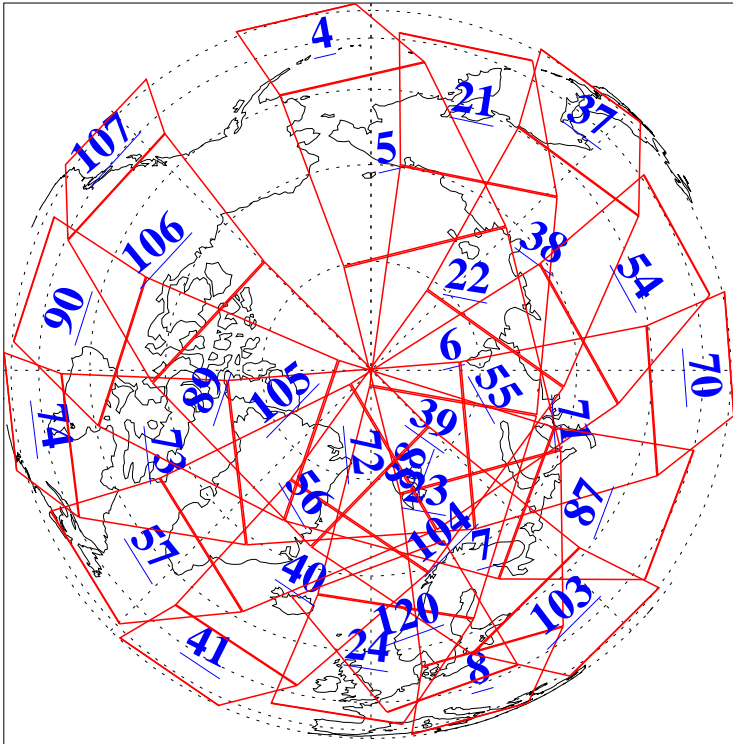

L1B Availability
AMSU Granules: 240
HSB Granules: 0
AIRS Granules: 226

10 Nov 2011
DoY 314
Aqua Day 3477
Granules: 1 to 120

Granules: 121 to 240

Legend: AMSU Available, HSB Available, AIRS Available

L1B Availability
AMSU Granules: 240
HSB Granules: 0
AIRS Granules: 226

10 Nov 2011
DoY 314
Aqua Day 3477
Ascending Granules

Descending Granules

Legend: AMSU Available, HSB Available, AIRS Available

L1B Availability
 AMSU Granules: 240
 HSB Granules: 0
 AIRS Granules: 226

10 Nov 2011
 DoY 314
 Aqua Day 3477

Northern Hemisphere Granules

Southern Hemisphere Granules

Legend: AMSU Available, HSB Available, AIRS Available