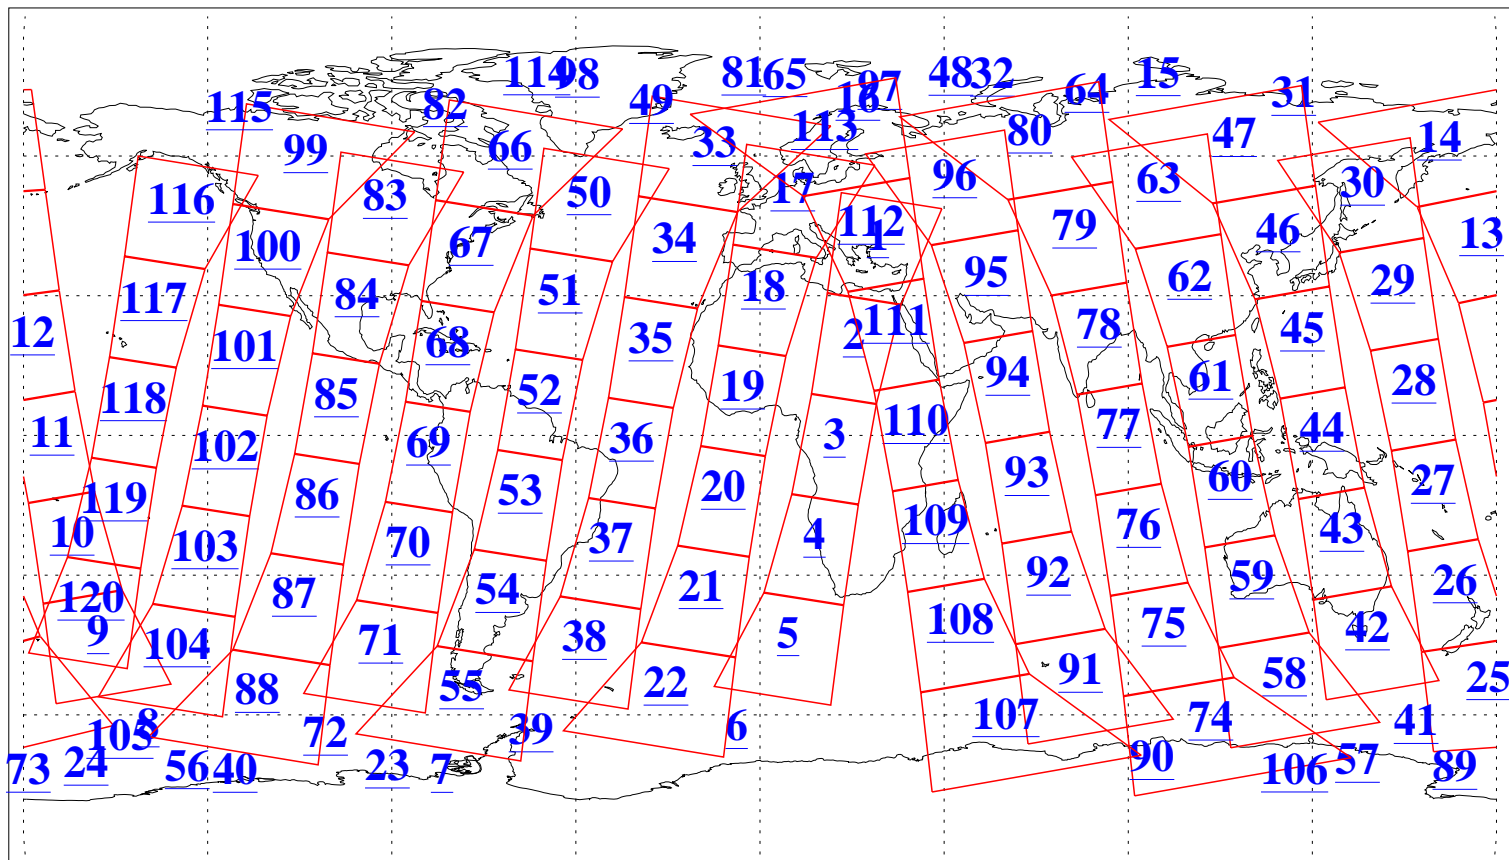

L1B Availability
AMSU Granules: 240
HSB Granules: 0
AIRS Granules: 240

9 Nov 2011
DoY 313
Aqua Day 3476
Granules: 1 to 120

Granules: 121 to 240

Legend: AMSU Available, HSB Available, AIRS Available

L1B Availability
AMSU Granules: 240
HSB Granules: 0
AIRS Granules: 240

9 Nov 2011
DoY 313
Aqua Day 3476

Ascending Granules

Descending Granules

Legend: AMSU Available, HSB Available, AIRS Available

L1B Availability
 AMSU Granules: 240
 HSB Granules: 0
 AIRS Granules: 240

9 Nov 2011
 DoY 313
 Aqua Day 3476

Northern Hemisphere Granules

Southern Hemisphere Granules

Legend: AMSU Available, HSB Available, AIRS Available