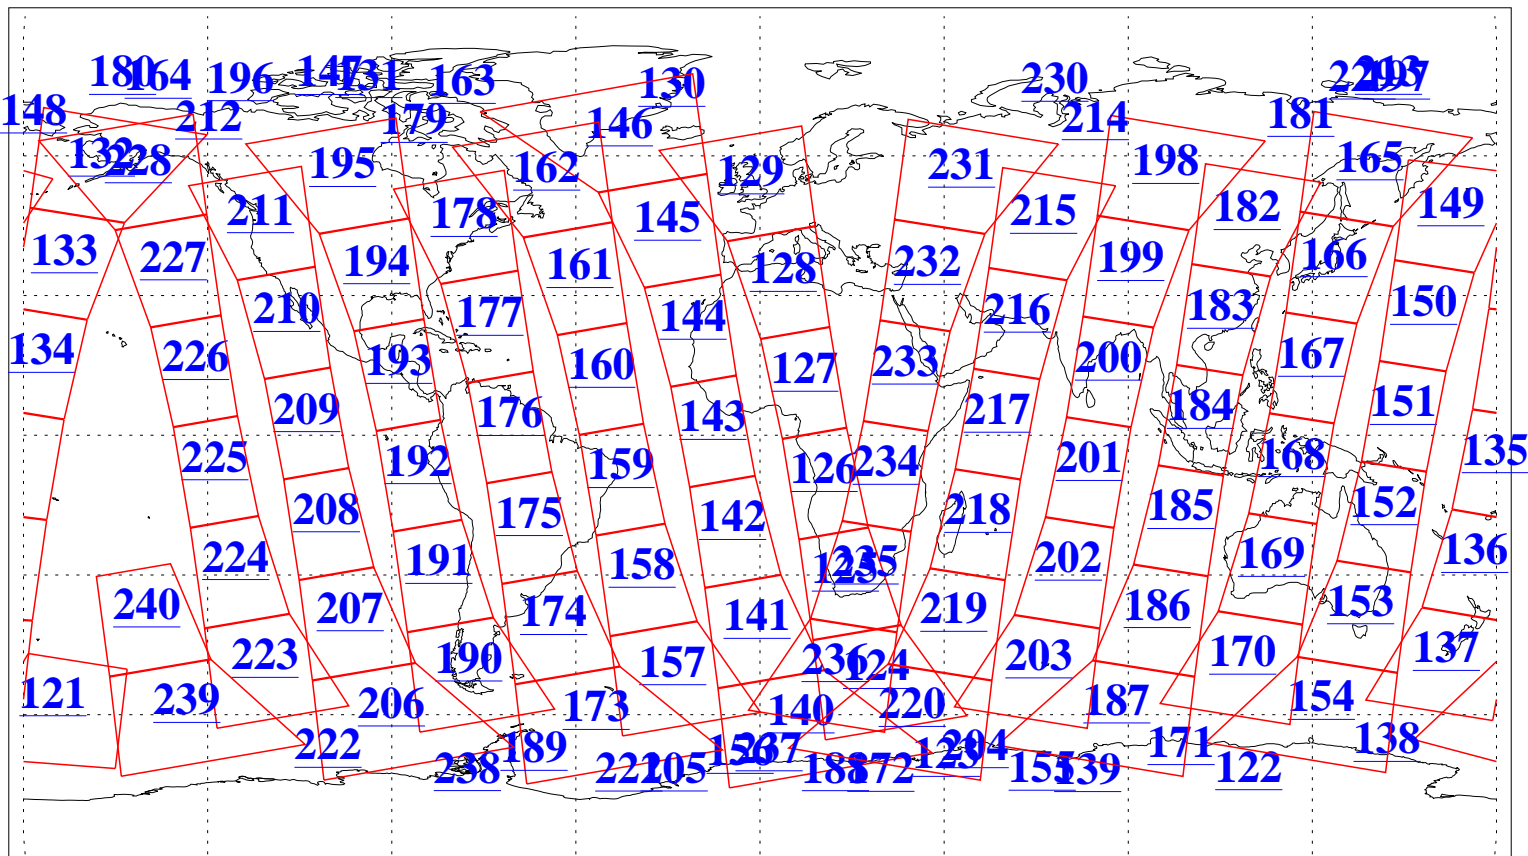

L1B Availability
AMSU Granules: 240
HSB Granules: 0
AIRS Granules: 240

9 Nov 2011
DoY 313
Aqua Day 3476
Granules: 1 to 120

Granules: 121 to 240

Legend: AMSU Available, HSB Available, AIRS Available

L1B Availability
AMSU Granules: 240
HSB Granules: 0
AIRS Granules: 240

9 Nov 2011
DoY 313
Aqua Day 3476

Ascending Granules

Descending Granules

Legend: AMSU Available, HSB Available, AIRS Available

L1B Availability
 AMSU Granules: 240
 HSB Granules: 0
 AIRS Granules: 240

9 Nov 2011
 DoY 313
 Aqua Day 3476

Northern Hemisphere Granules

Southern Hemisphere Granules

Legend: AMSU Available, HSB Available, AIRS Available