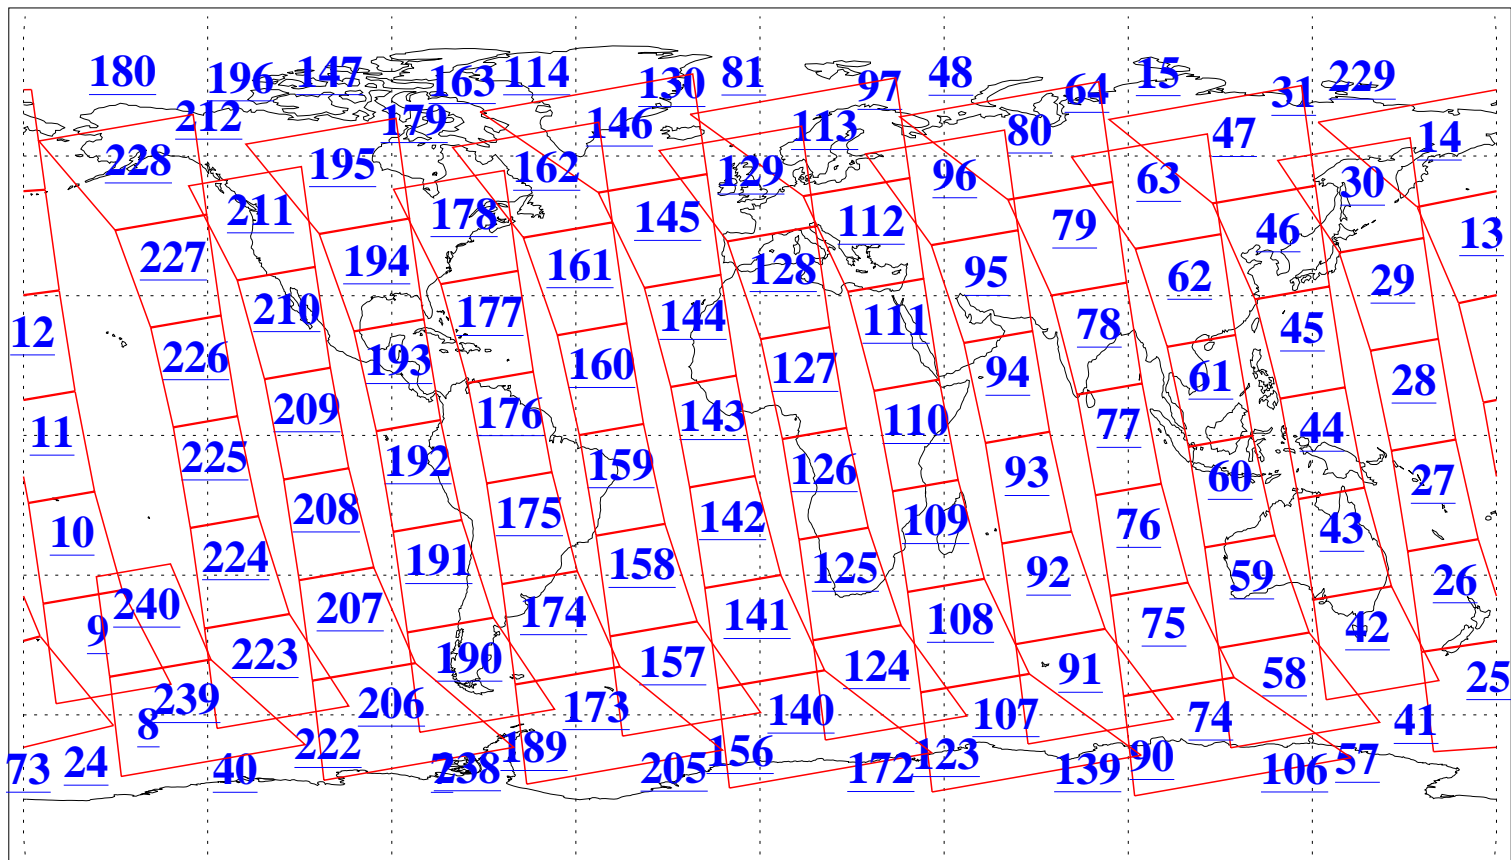

L1B Availability
AMSU Granules: 240
HSB Granules: 0
AIRS Granules: 240

9 Nov 2011
DoY 313
Aqua Day 3476
Granules: 1 to 120

Granules: 121 to 240

Legend: AMSU Available, HSB Available, AIRS Available

L1B Availability
AMSU Granules: 240
HSB Granules: 0
AIRS Granules: 240

9 Nov 2011
DoY 313
Aqua Day 3476

Ascending Granules

Descending Granules

Legend: AMSU Available, HSB Available, AIRS Available

L1B Availability
 AMSU Granules: 240
 HSB Granules: 0
 AIRS Granules: 240

9 Nov 2011
 DoY 313
 Aqua Day 3476

Northern Hemisphere Granules

Southern Hemisphere Granules

Legend: AMSU Available, HSB Available, AIRS Available