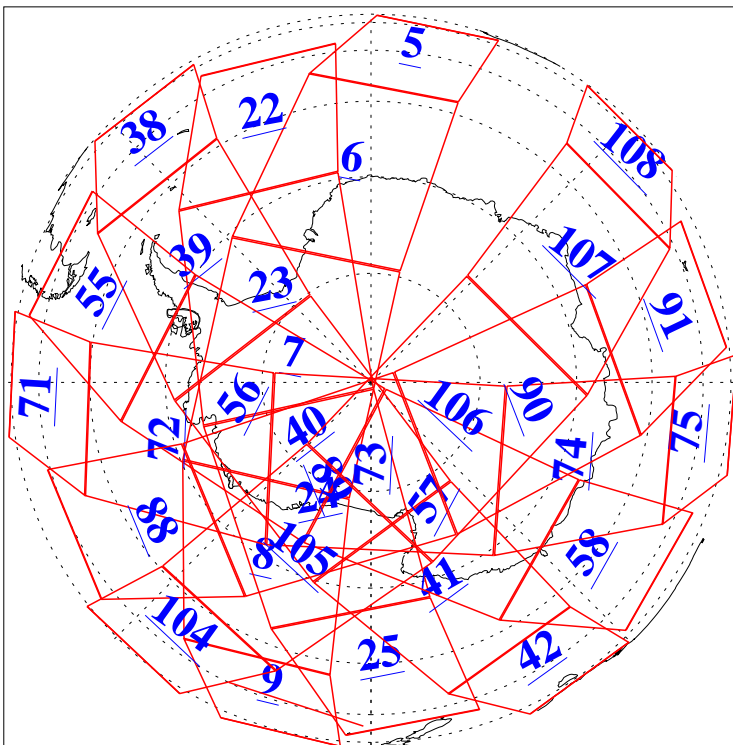

L1B Availability
AMSU Granules: 240
HSB Granules: 0
AIRS Granules: 240

9 Nov 2011
DoY 313
Aqua Day 3476
Granules: 1 to 120

Granules: 121 to 240

Legend: AMSU Available, HSB Available, AIRS Available

L1B Availability
AMSU Granules: 240
HSB Granules: 0
AIRS Granules: 240

9 Nov 2011
DoY 313
Aqua Day 3476

Ascending Granules

Descending Granules

Legend: AMSU Available, HSB Available, AIRS Available

L1B Availability
 AMSU Granules: 240
 HSB Granules: 0
 AIRS Granules: 240

9 Nov 2011
 DoY 313
 Aqua Day 3476

Northern Hemisphere Granules

Southern Hemisphere Granules

Legend: AMSU Available, HSB Available, AIRS Available