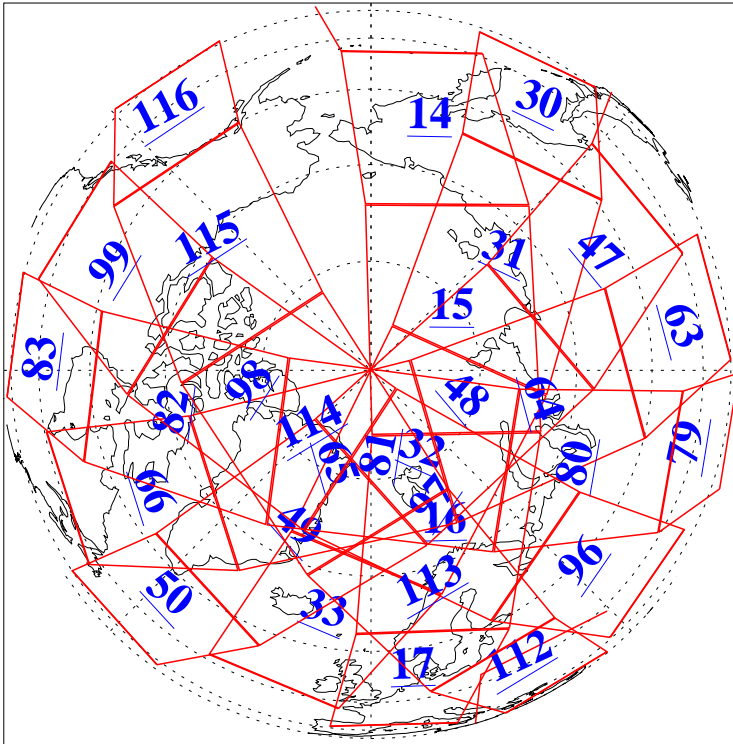

L1B Availability
AMSU Granules: 240
HSB Granules: 0
AIRS Granules: 240

9 Nov 2011
DoY 313
Aqua Day 3476
Granules: 1 to 120

Granules: 121 to 240

Legend: AMSU Available, HSB Available, AIRS Available

L1B Availability
AMSU Granules: 240
HSB Granules: 0
AIRS Granules: 240

9 Nov 2011
DoY 313
Aqua Day 3476

Ascending Granules

Descending Granules

Legend: AMSU Available, HSB Available, AIRS Available

L1B Availability
 AMSU Granules: 240
 HSB Granules: 0
 AIRS Granules: 240

9 Nov 2011
 DoY 313
 Aqua Day 3476

Northern Hemisphere Granules

Southern Hemisphere Granules

Legend: AMSU Available, HSB Available, AIRS Available