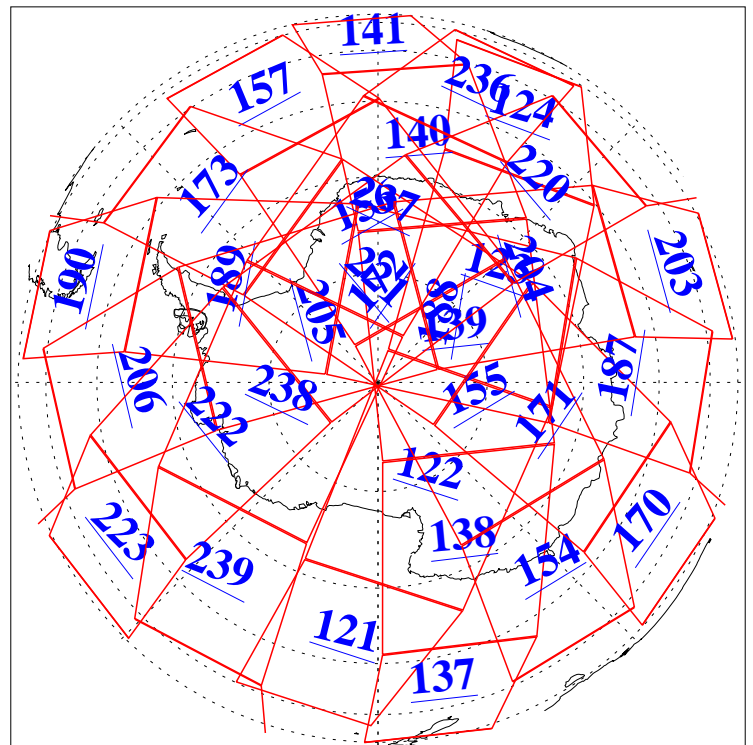

L1B Availability
AMSU Granules: 240
HSB Granules: 0
AIRS Granules: 240

9 Nov 2011
DoY 313
Aqua Day 3476
Granules: 1 to 120

Granules: 121 to 240

Legend: AMSU Available, HSB Available, AIRS Available

L1B Availability
AMSU Granules: 240
HSB Granules: 0
AIRS Granules: 240

9 Nov 2011
DoY 313
Aqua Day 3476

Ascending Granules

Descending Granules

Legend: AMSU Available, HSB Available, AIRS Available

L1B Availability
 AMSU Granules: 240
 HSB Granules: 0
 AIRS Granules: 240

9 Nov 2011
 DoY 313
 Aqua Day 3476

Northern Hemisphere Granules

Southern Hemisphere Granules

Legend: AMSU Available, HSB Available, AIRS Available