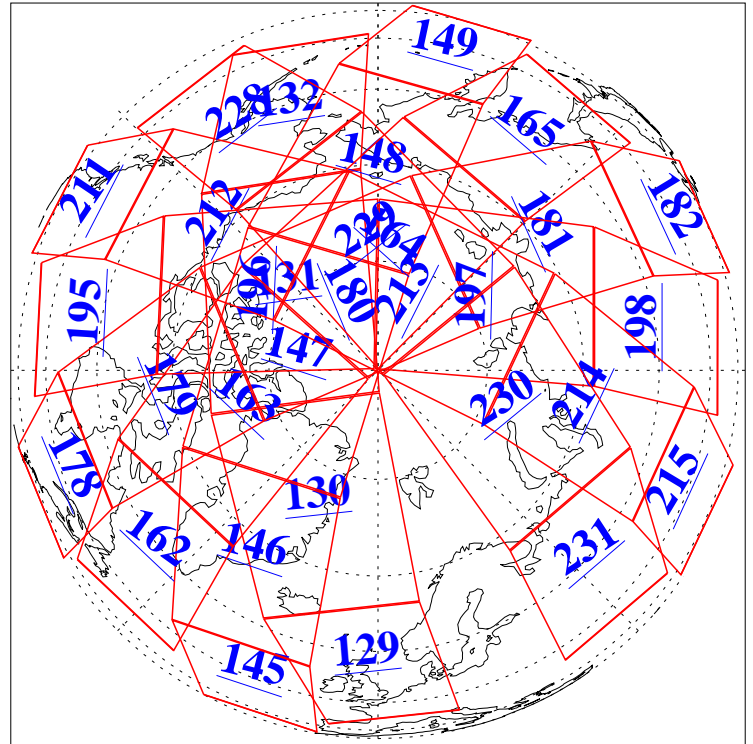

9 Nov 2011
DoY 313
Aqua Day 3476

Ascending Granules

Descending Granules

Legend: AMSU Available, HSB Available, AIRS Available

L1B Availability
 AMSU Granules: 240
 HSB Granules: 0
 AIRS Granules: 240

9 Nov 2011
 DoY 313
 Aqua Day 3476

Northern Hemisphere Granules

Southern Hemisphere Granules

Legend: AMSU Available, HSB Available, AIRS Available