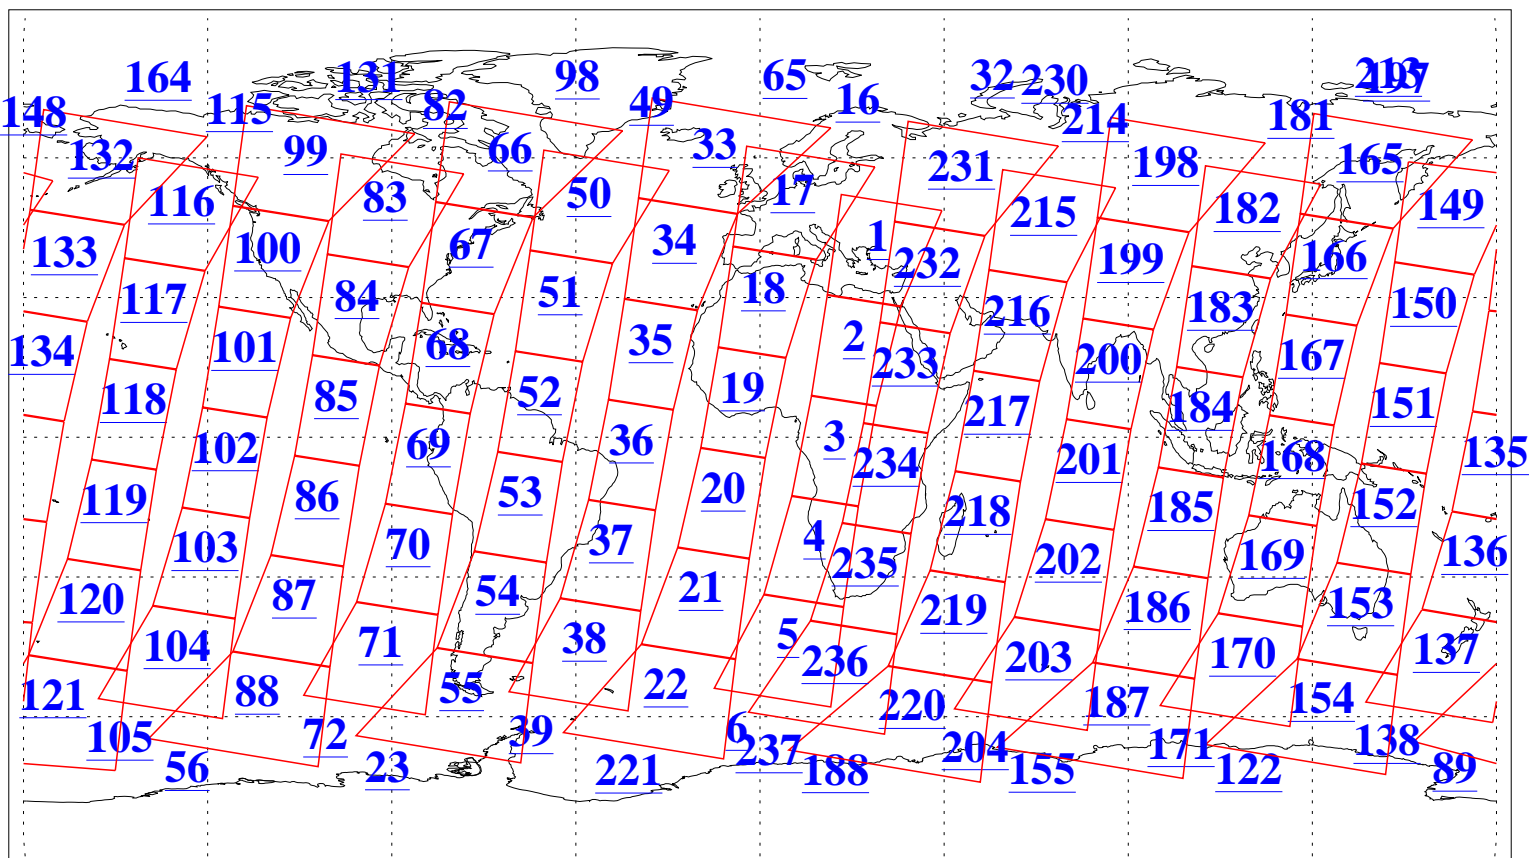

L1B Availability
AMSU Granules: 240
HSB Granules: 0
AIRS Granules: 240

9 Nov 2011
DoY 313
Aqua Day 3476
Granules: 1 to 120

Granules: 121 to 240

Legend: AMSU Available, HSB Available, AIRS Available

L1B Availability
AMSU Granules: 240
HSB Granules: 0
AIRS Granules: 240

9 Nov 2011
DoY 313
Aqua Day 3476

Ascending Granules

Descending Granules

Legend: AMSU Available, HSB Available, AIRS Available

L1B Availability
 AMSU Granules: 240
 HSB Granules: 0
 AIRS Granules: 240

9 Nov 2011
 DoY 313
 Aqua Day 3476

Northern Hemisphere Granules

Southern Hemisphere Granules

Legend: AMSU Available, HSB Available, AIRS Available