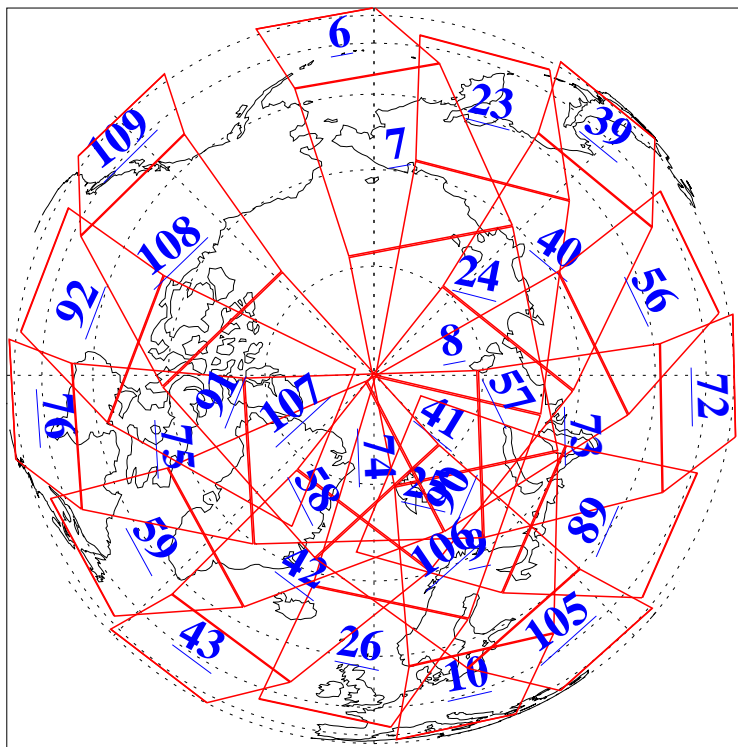

L1B Availability
AMSU Granules: 240
HSB Granules: 0
AIRS Granules: 240

8 Nov 2011
DoY 312
Aqua Day 3475
Granules: 1 to 120

Granules: 121 to 240

Legend: AMSU Available, HSB Available, AIRS Available

L1B Availability
AMSU Granules: 240
HSB Granules: 0
AIRS Granules: 240

8 Nov 2011
DoY 312
Aqua Day 3475

Ascending Granules

Descending Granules

Legend: AMSU Available, HSB Available, AIRS Available

L1B Availability
AMSU Granules: 240
HSB Granules: 0
AIRS Granules: 240

8 Nov 2011
DoY 312
Aqua Day 3475

Northern Hemisphere Granules

Southern Hemisphere Granules

Legend: AMSU Available, HSB Available, AIRS Available