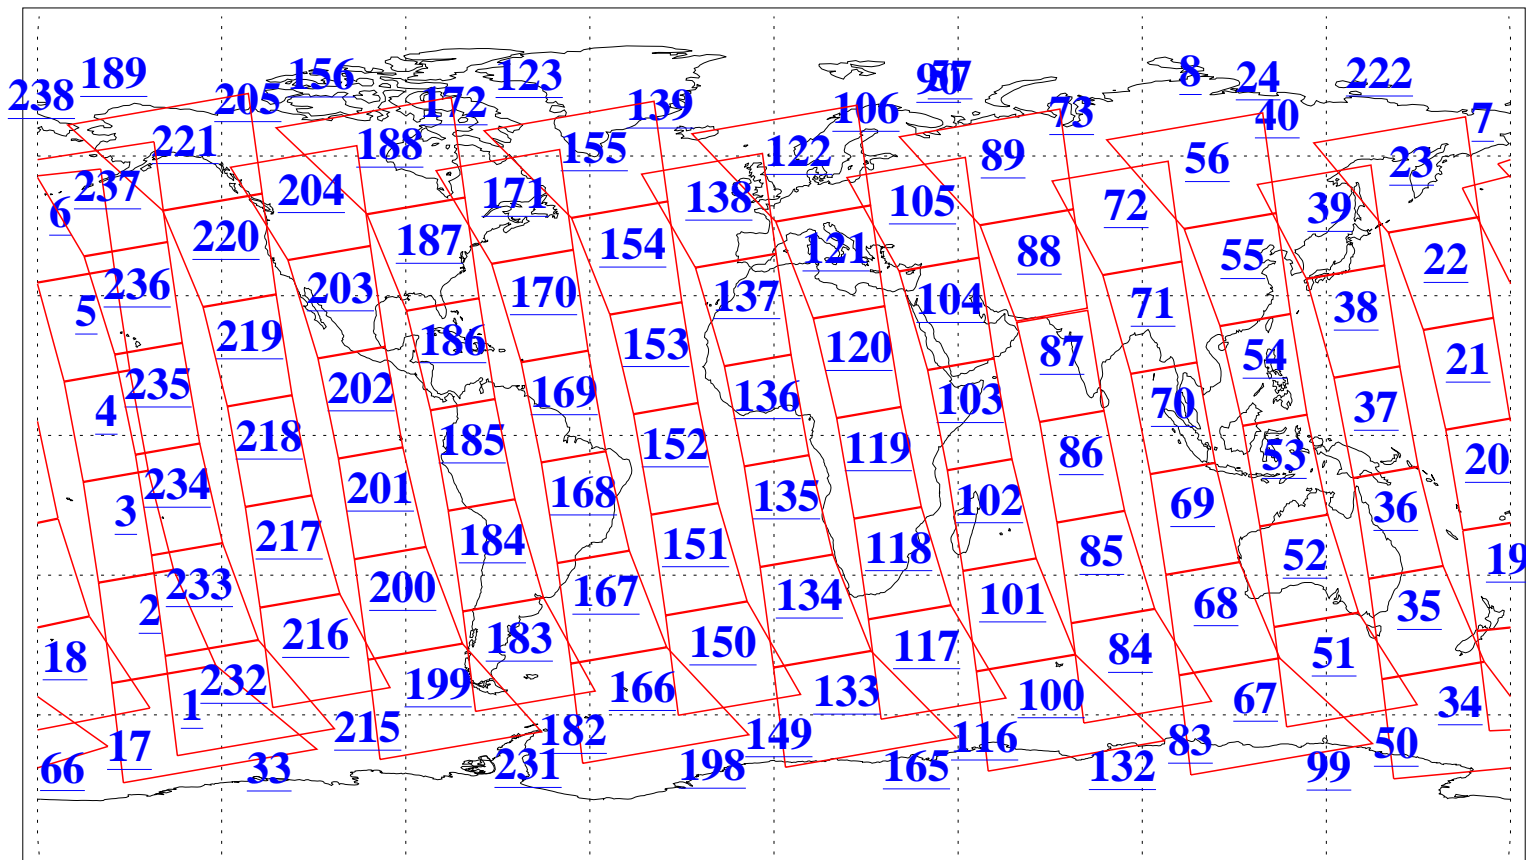

L1B Availability
AMSU Granules: 240
HSB Granules: 0
AIRS Granules: 240

8 Nov 2011
DoY 312
Aqua Day 3475
Granules: 1 to 120

Granules: 121 to 240

Legend: AMSU Available, HSB Available, AIRS Available

L1B Availability
AMSU Granules: 240
HSB Granules: 0
AIRS Granules: 240

8 Nov 2011
DoY 312
Aqua Day 3475

Ascending Granules

Descending Granules

Legend: AMSU Available, HSB Available, AIRS Available

L1B Availability
AMSU Granules: 240
HSB Granules: 0
AIRS Granules: 240

8 Nov 2011
DoY 312
Aqua Day 3475

Northern Hemisphere Granules

Southern Hemisphere Granules

Legend: AMSU Available, HSB Available, AIRS Available