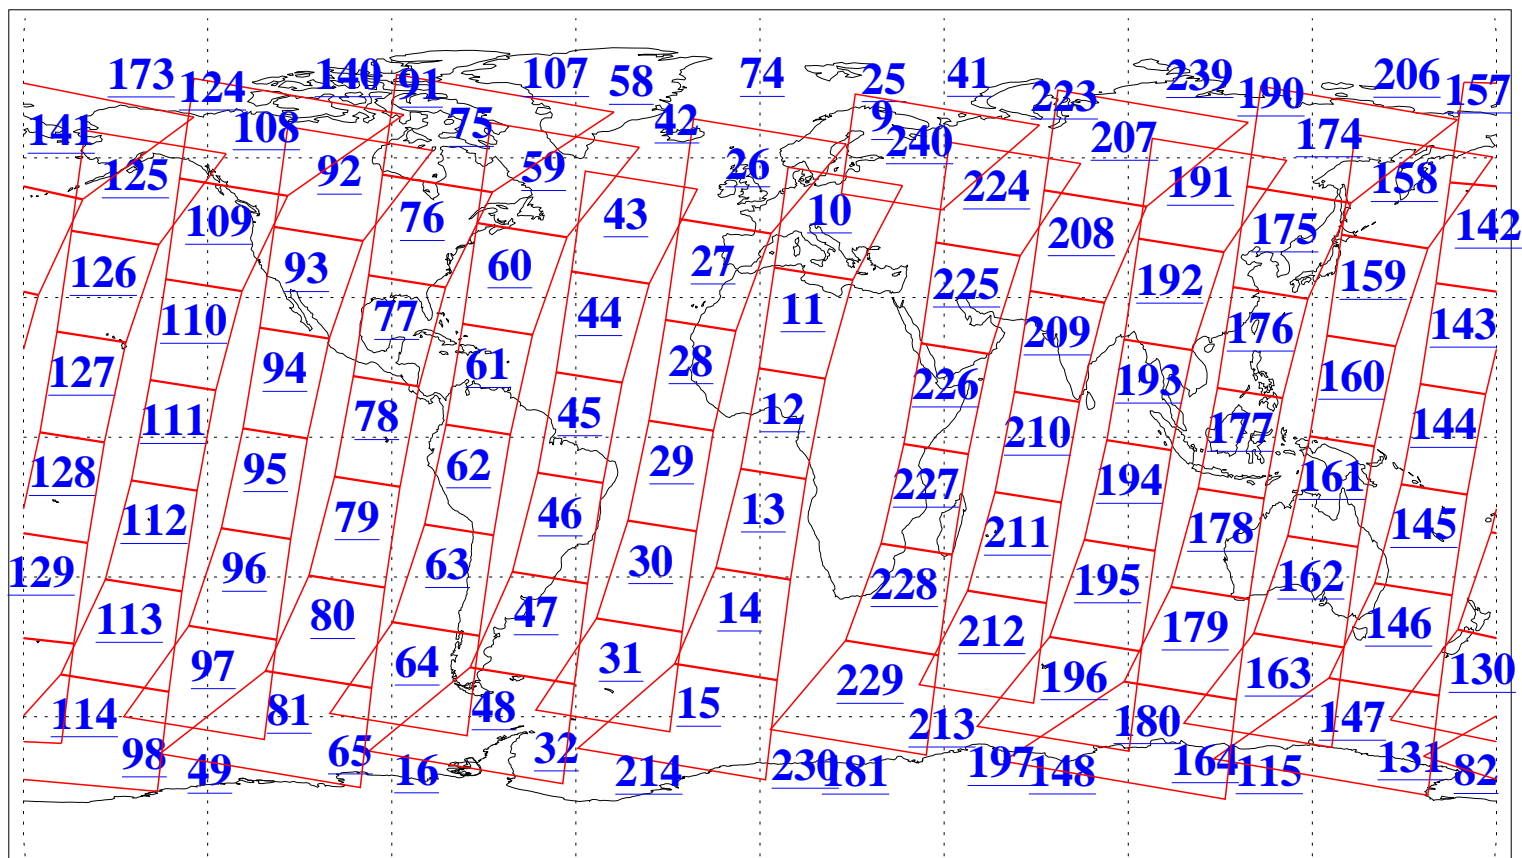

L1B Availability
AMSU Granules: 240
HSB Granules: 0
AIRS Granules: 240

8 Nov 2011
DoY 312
Aqua Day 3475
Granules: 1 to 120

Granules: 121 to 240

Legend: AMSU Available, HSB Available, AIRS Available

L1B Availability
AMSU Granules: 240
HSB Granules: 0
AIRS Granules: 240

8 Nov 2011
DoY 312
Aqua Day 3475

Ascending Granules

Descending Granules

Legend: AMSU Available, HSB Available, AIRS Available

L1B Availability
AMSU Granules: 240
HSB Granules: 0
AIRS Granules: 240

8 Nov 2011
DoY 312
Aqua Day 3475

Northern Hemisphere Granules

Southern Hemisphere Granules

Legend: AMSU Available, HSB Available, AIRS Available