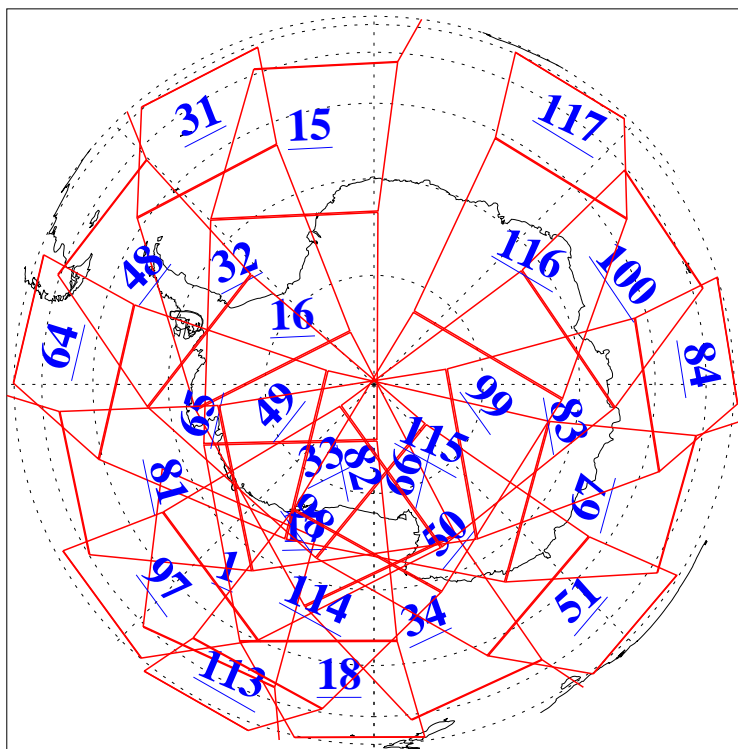

L1B Availability
AMSU Granules: 240
HSB Granules: 0
AIRS Granules: 240

8 Nov 2011
DoY 312
Aqua Day 3475
Granules: 1 to 120

Granules: 121 to 240

Legend: AMSU Available, HSB Available, AIRS Available

L1B Availability
AMSU Granules: 240
HSB Granules: 0
AIRS Granules: 240

8 Nov 2011
DoY 312
Aqua Day 3475

Ascending Granules

Descending Granules

Legend: AMSU Available, HSB Available, AIRS Available

L1B Availability
AMSU Granules: 240
HSB Granules: 0
AIRS Granules: 240

8 Nov 2011
DoY 312
Aqua Day 3475

Northern Hemisphere Granules

Southern Hemisphere Granules

Legend: AMSU Available, HSB Available, AIRS Available