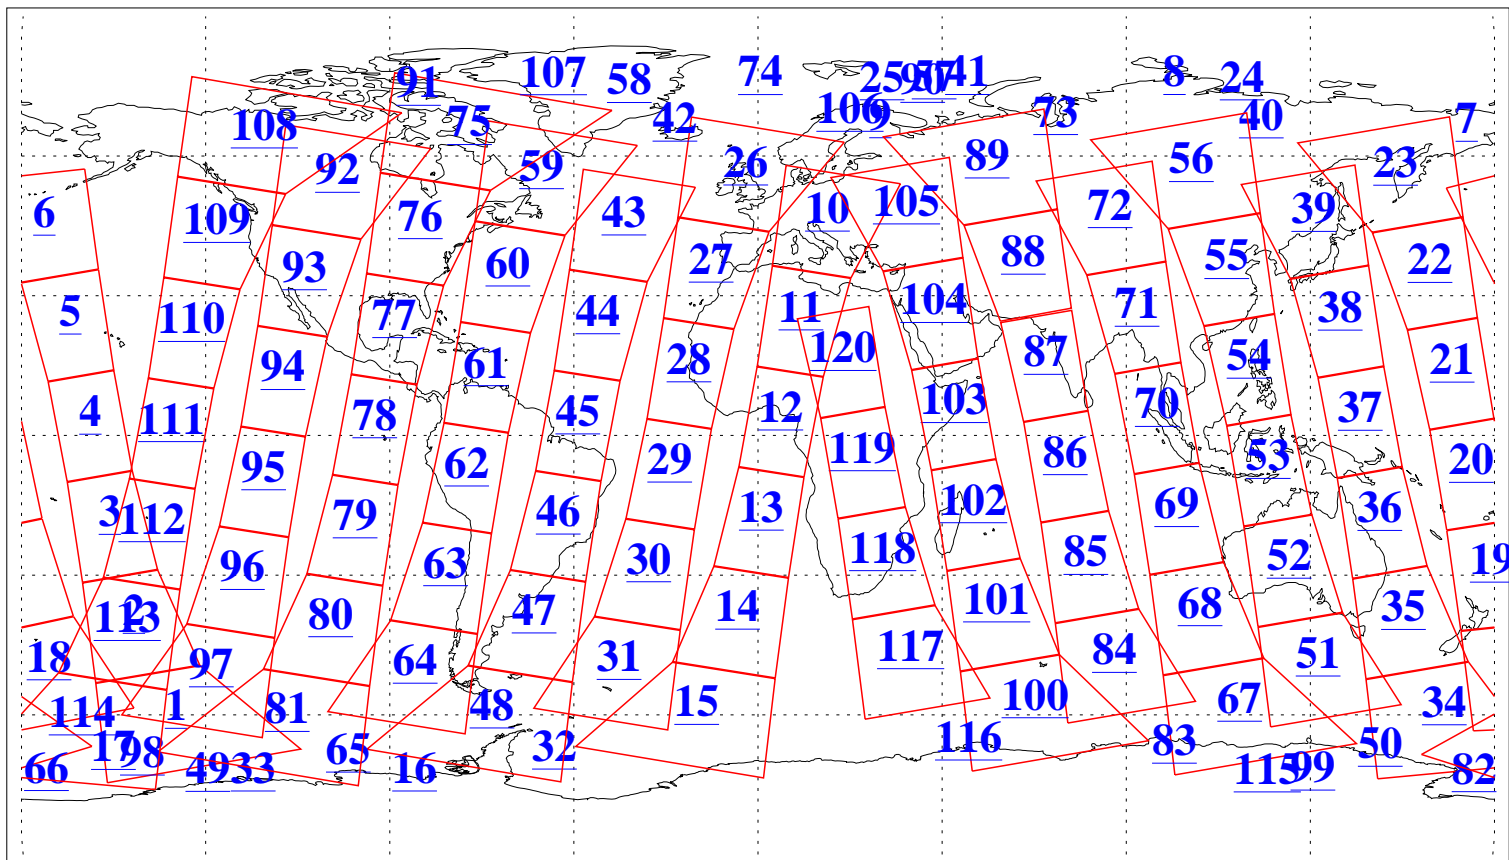

L1B Availability
AMSU Granules: 240
HSB Granules: 0
AIRS Granules: 240

8 Nov 2011
DoY 312
Aqua Day 3475
Granules: 1 to 120

Granules: 121 to 240

Legend: AMSU Available, HSB Available, AIRS Available

L1B Availability
AMSU Granules: 240
HSB Granules: 0
AIRS Granules: 240

8 Nov 2011
DoY 312
Aqua Day 3475

Ascending Granules

Descending Granules

Legend: AMSU Available, HSB Available, AIRS Available

L1B Availability
AMSU Granules: 240
HSB Granules: 0
AIRS Granules: 240

8 Nov 2011
DoY 312
Aqua Day 3475

Northern Hemisphere Granules

Southern Hemisphere Granules

Legend: AMSU Available, HSB Available, AIRS Available