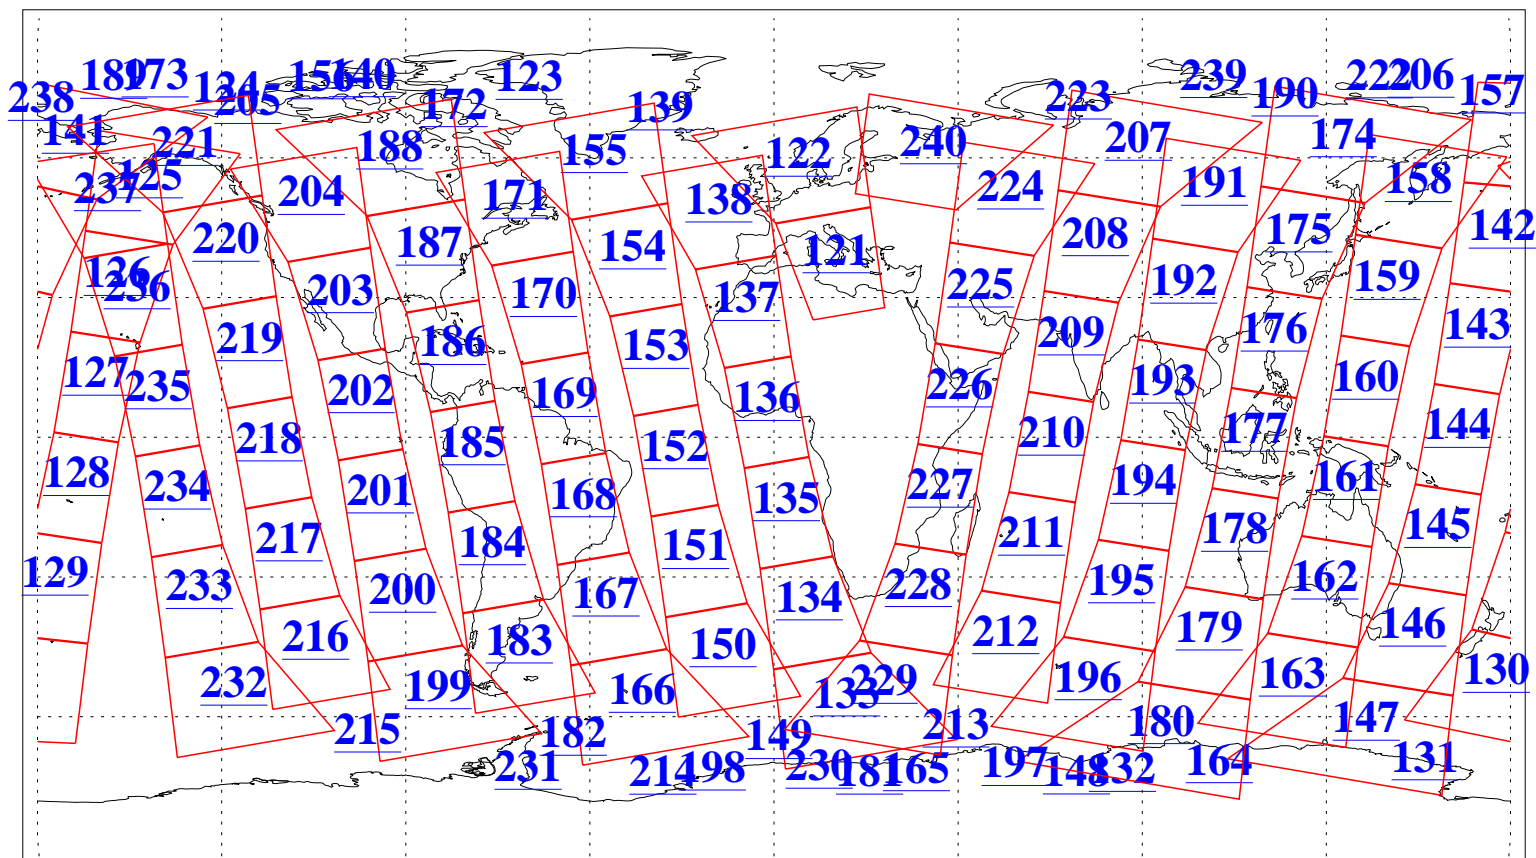

L1B Availability
AMSU Granules: 240
HSB Granules: 0
AIRS Granules: 240

8 Nov 2011
DoY 312
Aqua Day 3475
Granules: 1 to 120

Granules: 121 to 240

Legend: AMSU Available, HSB Available, AIRS Available

L1B Availability
AMSU Granules: 240
HSB Granules: 0
AIRS Granules: 240

8 Nov 2011
DoY 312
Aqua Day 3475

Ascending Granules

Descending Granules

Legend: AMSU Available, HSB Available, AIRS Available

L1B Availability
AMSU Granules: 240
HSB Granules: 0
AIRS Granules: 240

8 Nov 2011
DoY 312
Aqua Day 3475

Northern Hemisphere Granules

Southern Hemisphere Granules

Legend: AMSU Available, HSB Available, AIRS Available