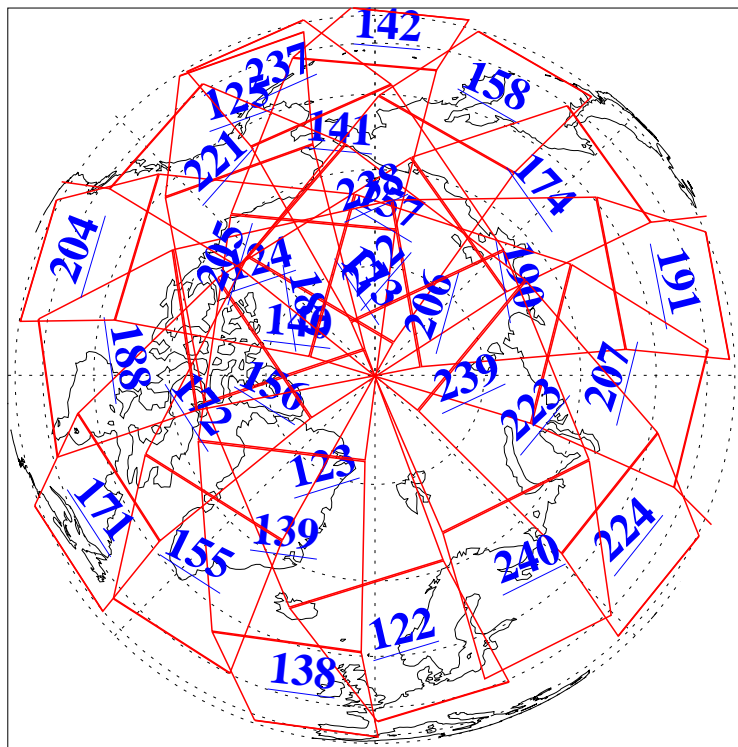

L1B Availability
AMSU Granules: 240
HSB Granules: 0
AIRS Granules: 240

8 Nov 2011
DoY 312
Aqua Day 3475
Granules: 1 to 120

Granules: 121 to 240

Legend: AMSU Available, HSB Available, AIRS Available

L1B Availability
AMSU Granules: 240
HSB Granules: 0
AIRS Granules: 240

8 Nov 2011
DoY 312
Aqua Day 3475

Ascending Granules

Descending Granules

Legend: AMSU Available, HSB Available, AIRS Available

L1B Availability
AMSU Granules: 240
HSB Granules: 0
AIRS Granules: 240

8 Nov 2011
DoY 312
Aqua Day 3475

Northern Hemisphere Granules

Southern Hemisphere Granules

Legend: AMSU Available, HSB Available, AIRS Available