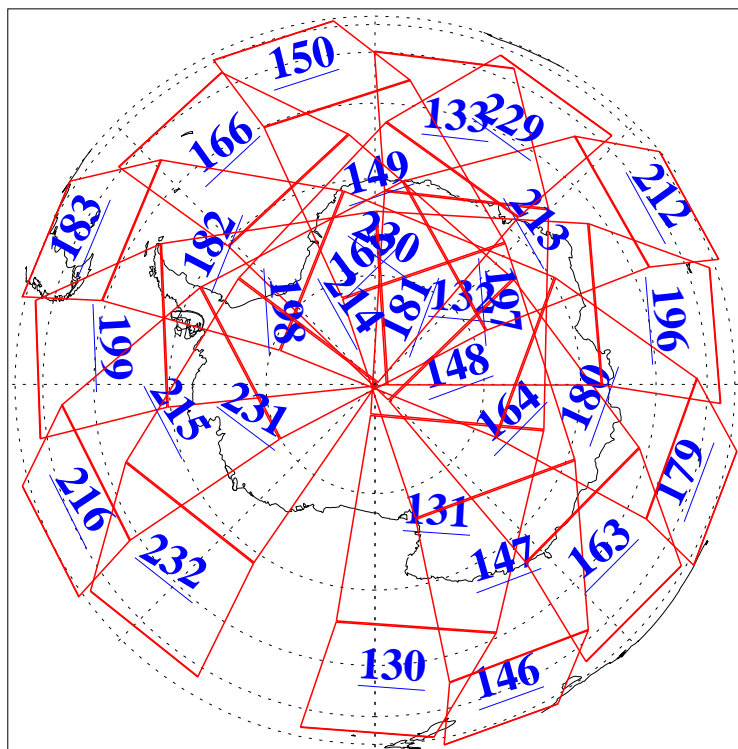

8 Nov 2011
DoY 312
Aqua Day 3475

Ascending Granules

Descending Granules

Legend: AMSU Available, HSB Available, AIRS Available

L1B Availability
AMSU Granules: 240
HSB Granules: 0
AIRS Granules: 240

8 Nov 2011
DoY 312
Aqua Day 3475

Northern Hemisphere Granules

Southern Hemisphere Granules

Legend: AMSU Available, HSB Available, AIRS Available