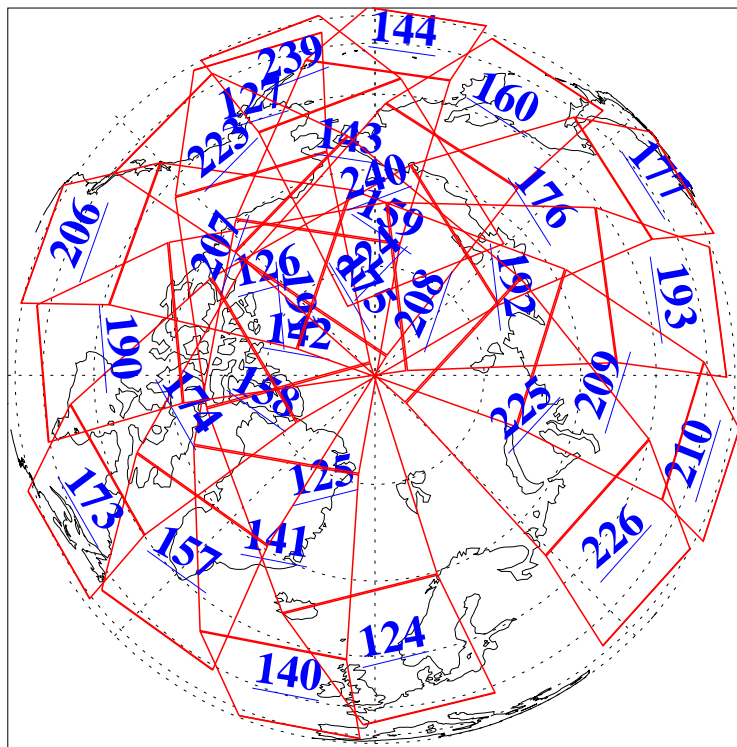

L1B Availability  
AMSU Granules: 240  
HSB Granules: 0  
AIRS Granules: 240

6 Nov 2011  
DoY 310  
Aqua Day 3473  
Granules: 1 to 120

Granules: 121 to 240

Legend: AMSU Available, *HSB Available*, **AIRS Available**

L1B Availability  
AMSU Granules: 240  
HSB Granules: 0  
AIRS Granules: 240

6 Nov 2011  
DoY 310  
Aqua Day 3473  
Ascending Granules

Descending Granules

Legend: AMSU Available, HSB Available, AIRS Available

L1B Availability  
 AMSU Granules: 240  
 HSB Granules: 0  
 AIRS Granules: 240

6 Nov 2011  
 DoY 310  
 Aqua Day 3473

Northern Hemisphere Granules

Southern Hemisphere Granules

Legend: AMSU Available, HSB Available, AIRS Available