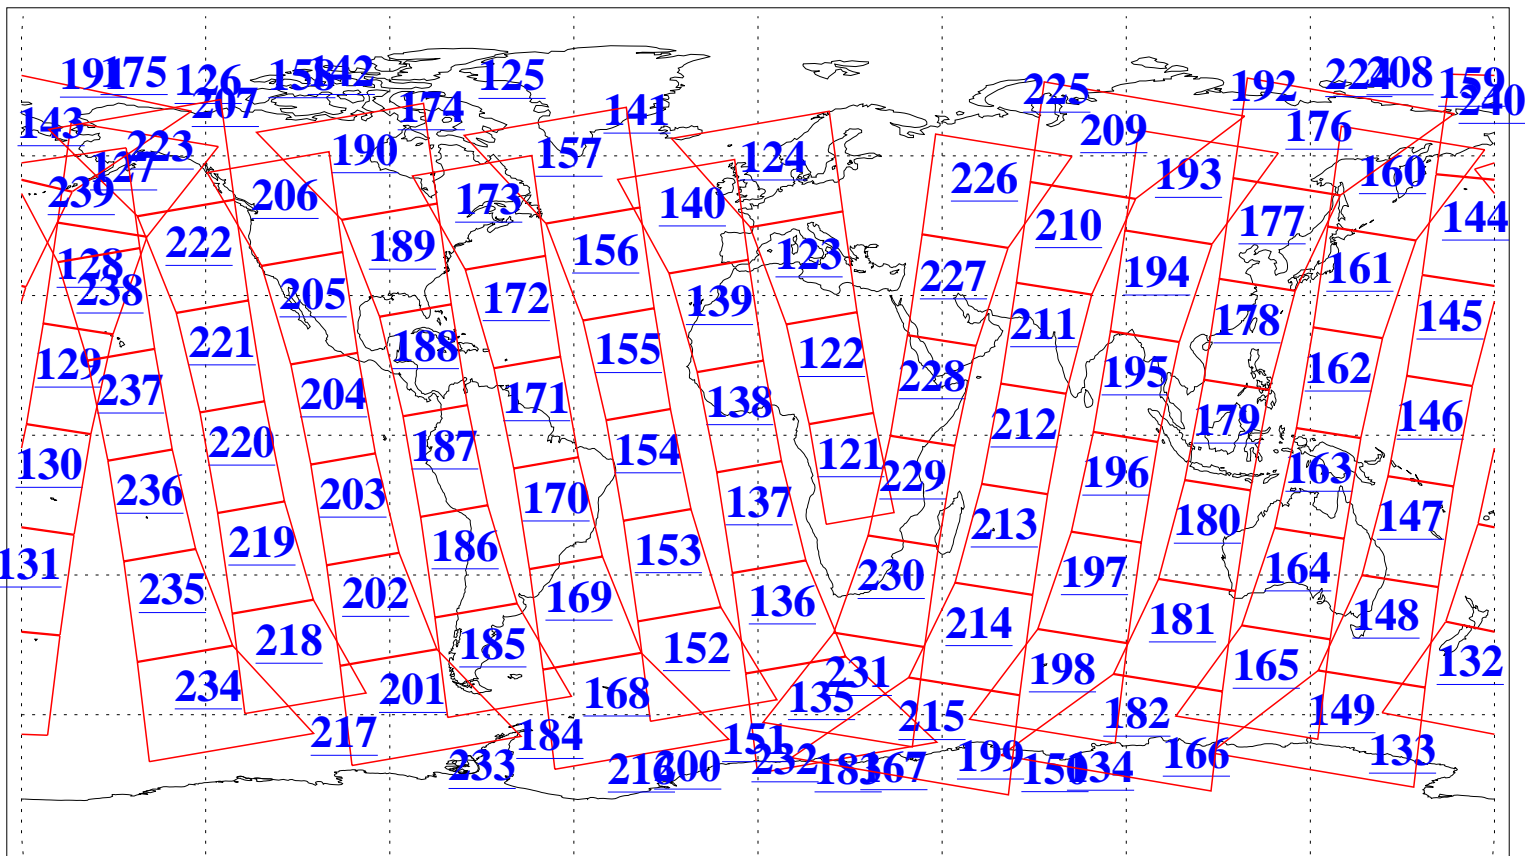

L1B Availability  
AMSU Granules: 240  
HSB Granules: 0  
AIRS Granules: 240

6 Nov 2011  
DoY 310  
Aqua Day 3473  
Granules: 1 to 120

Granules: 121 to 240

Legend: AMSU Available, *HSB Available*, **AIRS Available**

L1B Availability  
AMSU Granules: 240  
HSB Granules: 0  
AIRS Granules: 240

6 Nov 2011  
DoY 310  
Aqua Day 3473  
Ascending Granules

Descending Granules

Legend: AMSU Available, HSB Available, AIRS Available

L1B Availability  
 AMSU Granules: 240  
 HSB Granules: 0  
 AIRS Granules: 240

6 Nov 2011  
 DoY 310  
 Aqua Day 3473

Northern Hemisphere Granules

Southern Hemisphere Granules

Legend: AMSU Available, HSB Available, AIRS Available