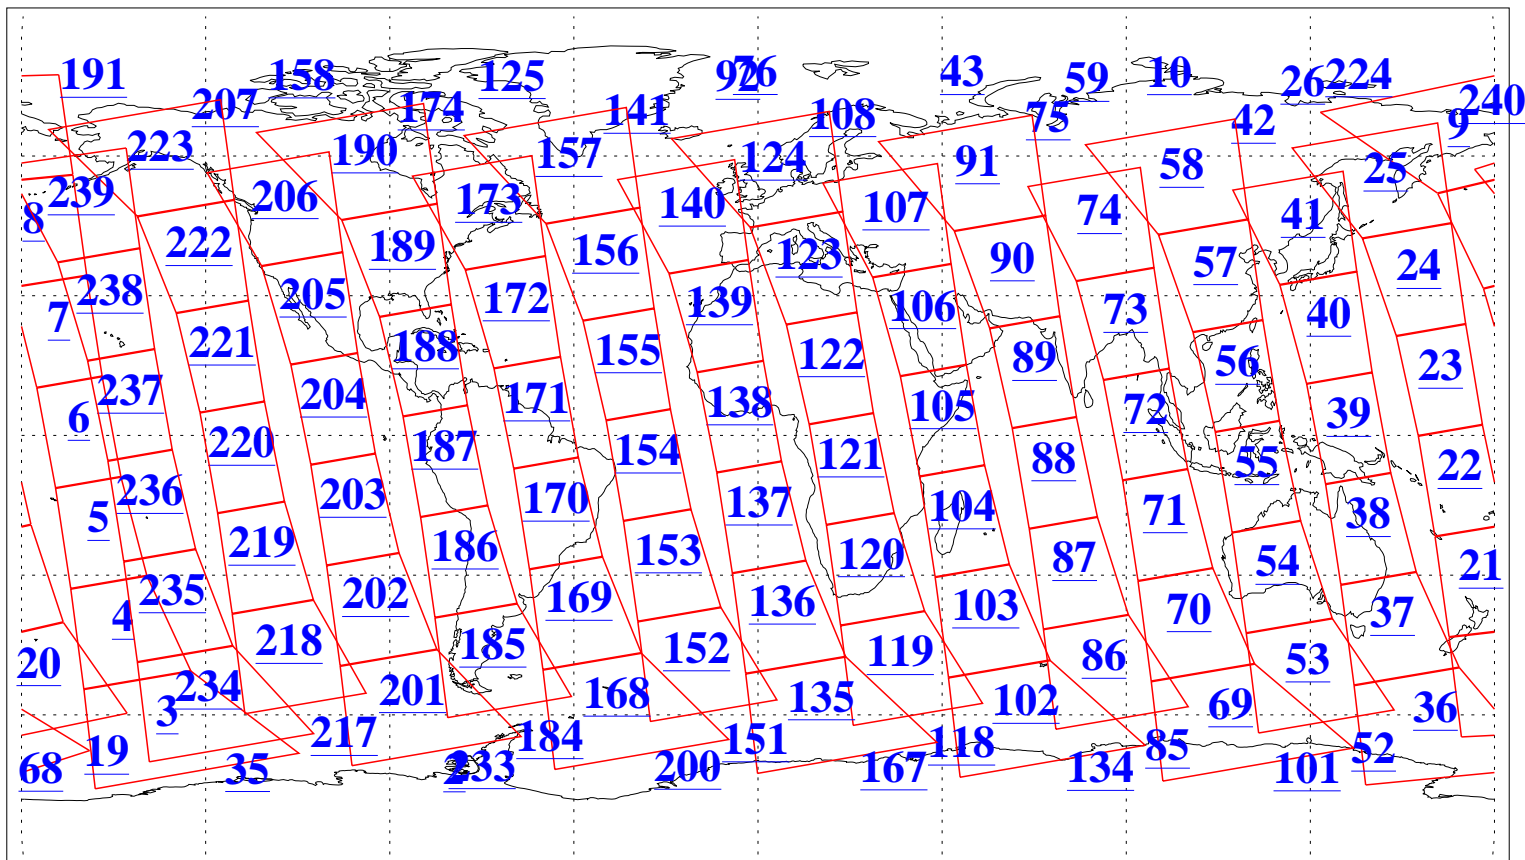

L1B Availability  
AMSU Granules: 240  
HSB Granules: 0  
AIRS Granules: 240

6 Nov 2011  
DoY 310  
Aqua Day 3473  
Granules: 1 to 120

Granules: 121 to 240

Legend: AMSU Available, *HSB Available*, **AIRS Available**

L1B Availability  
AMSU Granules: 240  
HSB Granules: 0  
AIRS Granules: 240

6 Nov 2011  
DoY 310  
Aqua Day 3473  
Ascending Granules

Descending Granules

Legend: AMSU Available, HSB Available, AIRS Available

L1B Availability  
 AMSU Granules: 240  
 HSB Granules: 0  
 AIRS Granules: 240

6 Nov 2011  
 DoY 310  
 Aqua Day 3473

Northern Hemisphere Granules

Southern Hemisphere Granules

Legend: AMSU Available, HSB Available, AIRS Available