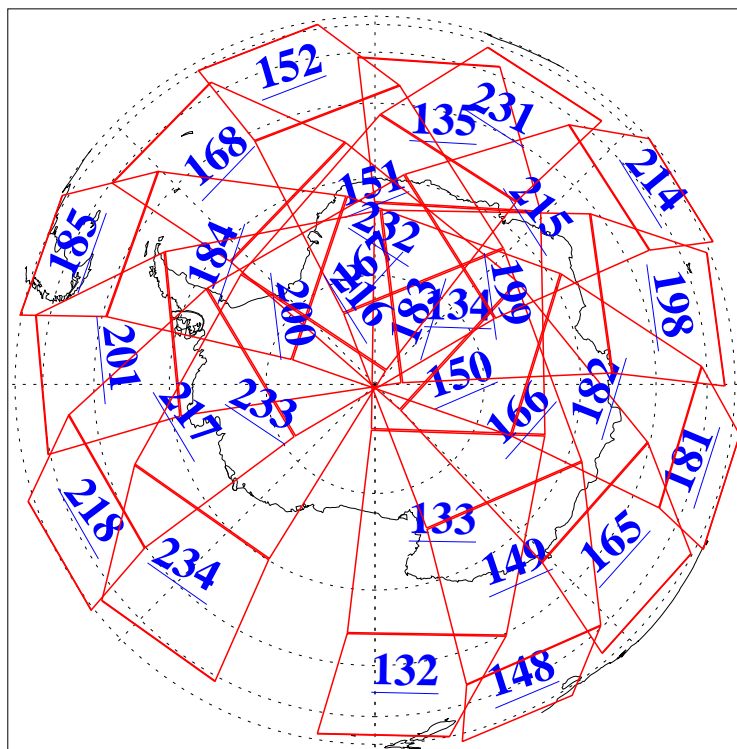

L1B Availability  
AMSU Granules: 240  
HSB Granules: 0  
AIRS Granules: 240

6 Nov 2011  
DoY 310  
Aqua Day 3473  
Granules: 1 to 120

Granules: 121 to 240

Legend: AMSU Available, *HSB Available*, **AIRS Available**

L1B Availability  
AMSU Granules: 240  
HSB Granules: 0  
AIRS Granules: 240

6 Nov 2011  
DoY 310  
Aqua Day 3473  
Ascending Granules

Descending Granules

Legend: AMSU Available, HSB Available, AIRS Available

L1B Availability  
 AMSU Granules: 240  
 HSB Granules: 0  
 AIRS Granules: 240

6 Nov 2011  
 DoY 310  
 Aqua Day 3473

Northern Hemisphere Granules

Southern Hemisphere Granules

Legend: AMSU Available, HSB Available, AIRS Available