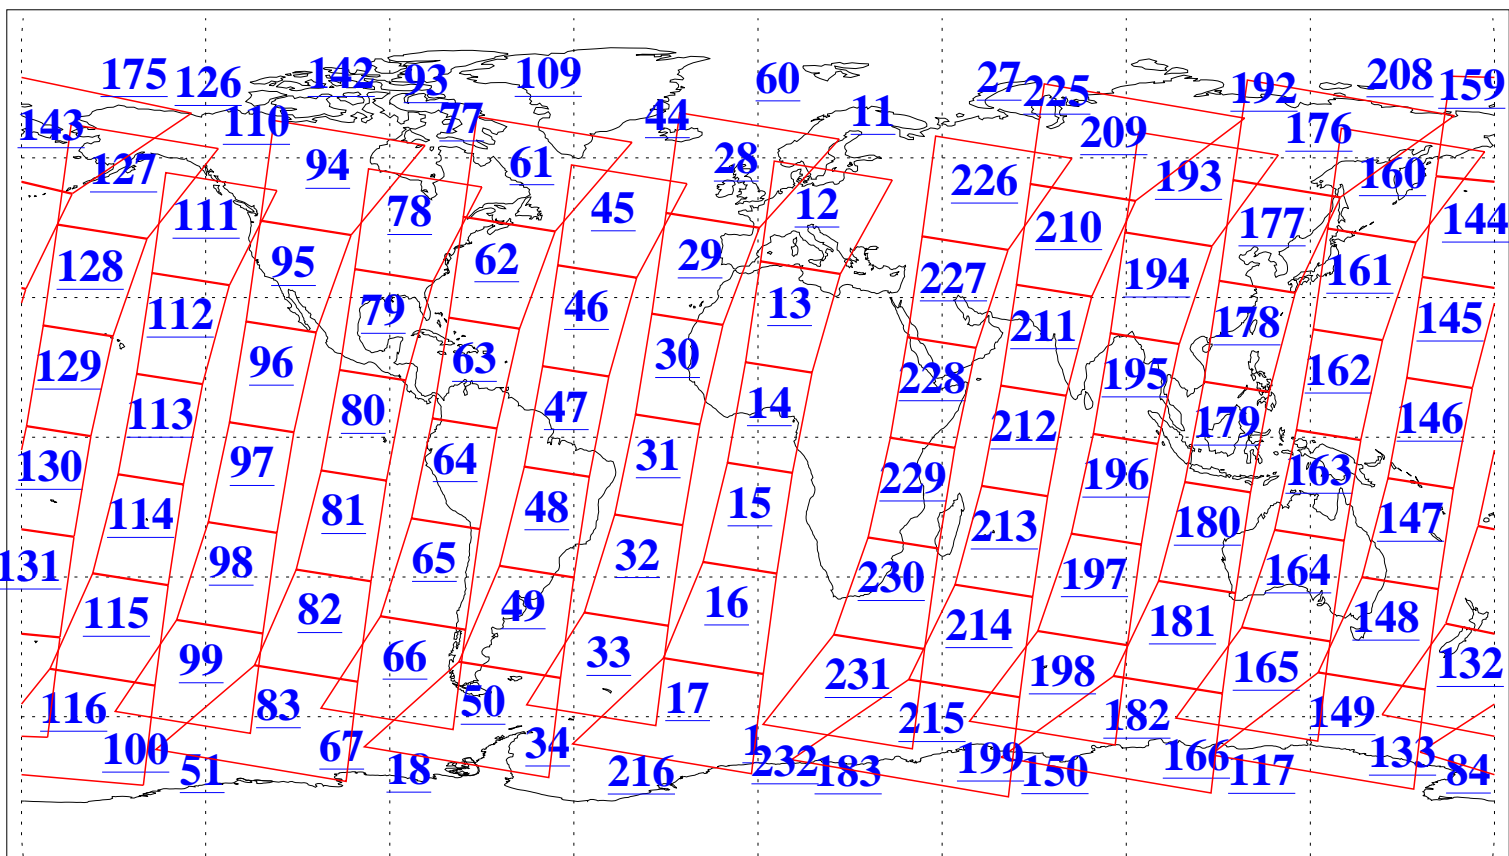

L1B Availability  
AMSU Granules: 240  
HSB Granules: 0  
AIRS Granules: 240

6 Nov 2011  
DoY 310  
Aqua Day 3473  
Granules: 1 to 120

Granules: 121 to 240

Legend: AMSU Available, *HSB Available*, **AIRS Available**

L1B Availability  
AMSU Granules: 240  
HSB Granules: 0  
AIRS Granules: 240

6 Nov 2011  
DoY 310  
Aqua Day 3473  
Ascending Granules

Descending Granules

Legend: AMSU Available, HSB Available, AIRS Available

L1B Availability  
 AMSU Granules: 240  
 HSB Granules: 0  
 AIRS Granules: 240

6 Nov 2011  
 DoY 310  
 Aqua Day 3473

Northern Hemisphere Granules

Southern Hemisphere Granules

Legend: AMSU Available, HSB Available, AIRS Available