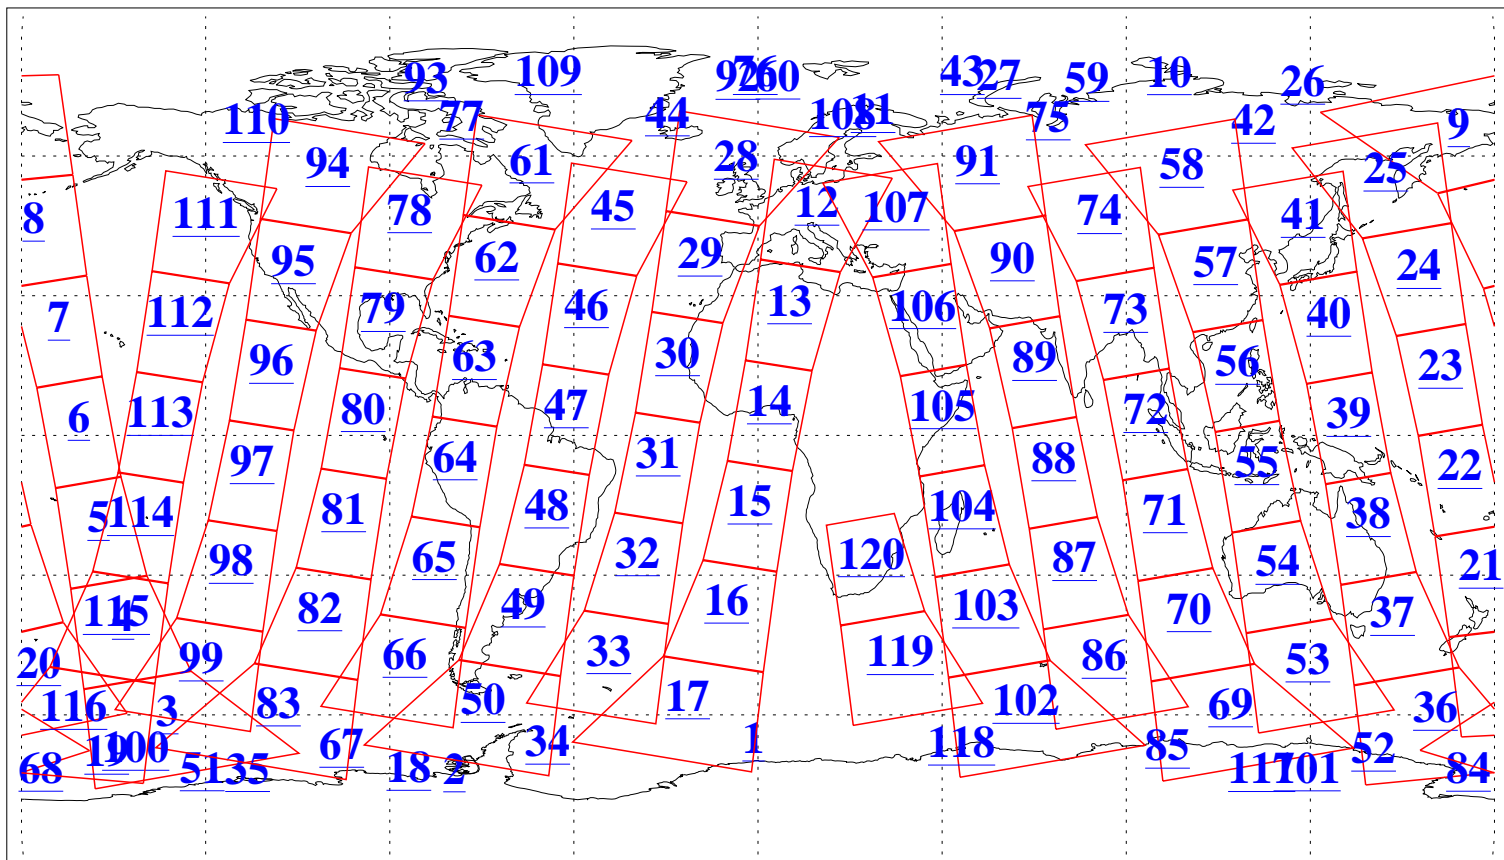

L1B Availability  
AMSU Granules: 240  
HSB Granules: 0  
AIRS Granules: 240

6 Nov 2011  
DoY 310  
Aqua Day 3473  
Granules: 1 to 120

Granules: 121 to 240

Legend: AMSU Available, *HSB Available*, **AIRS Available**

L1B Availability  
AMSU Granules: 240  
HSB Granules: 0  
AIRS Granules: 240

6 Nov 2011  
DoY 310  
Aqua Day 3473  
Ascending Granules

Descending Granules

Legend: AMSU Available, HSB Available, AIRS Available

L1B Availability  
 AMSU Granules: 240  
 HSB Granules: 0  
 AIRS Granules: 240

6 Nov 2011  
 DoY 310  
 Aqua Day 3473

Northern Hemisphere Granules

Southern Hemisphere Granules

Legend: AMSU Available, HSB Available, AIRS Available