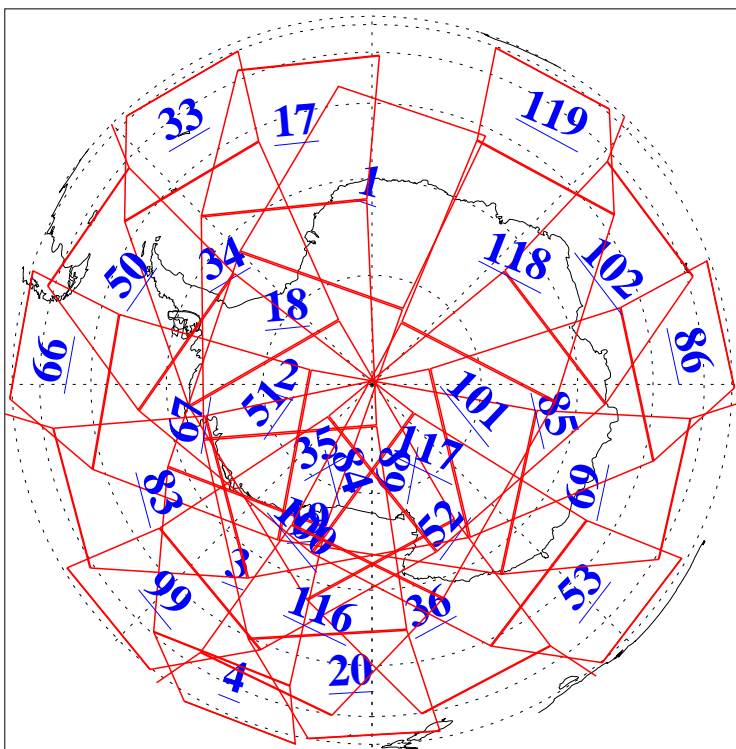

L1B Availability  
AMSU Granules: 240  
HSB Granules: 0  
AIRS Granules: 240

6 Nov 2011  
DoY 310  
Aqua Day 3473  
Granules: 1 to 120

Granules: 121 to 240

Legend: AMSU Available, *HSB Available*, **AIRS Available**

L1B Availability  
AMSU Granules: 240  
HSB Granules: 0  
AIRS Granules: 240

6 Nov 2011  
DoY 310  
Aqua Day 3473  
Ascending Granules

Descending Granules

Legend: AMSU Available, HSB Available, AIRS Available

L1B Availability  
 AMSU Granules: 240  
 HSB Granules: 0  
 AIRS Granules: 240

6 Nov 2011  
 DoY 310  
 Aqua Day 3473

Northern Hemisphere Granules

Southern Hemisphere Granules

Legend: AMSU Available, HSB Available, AIRS Available