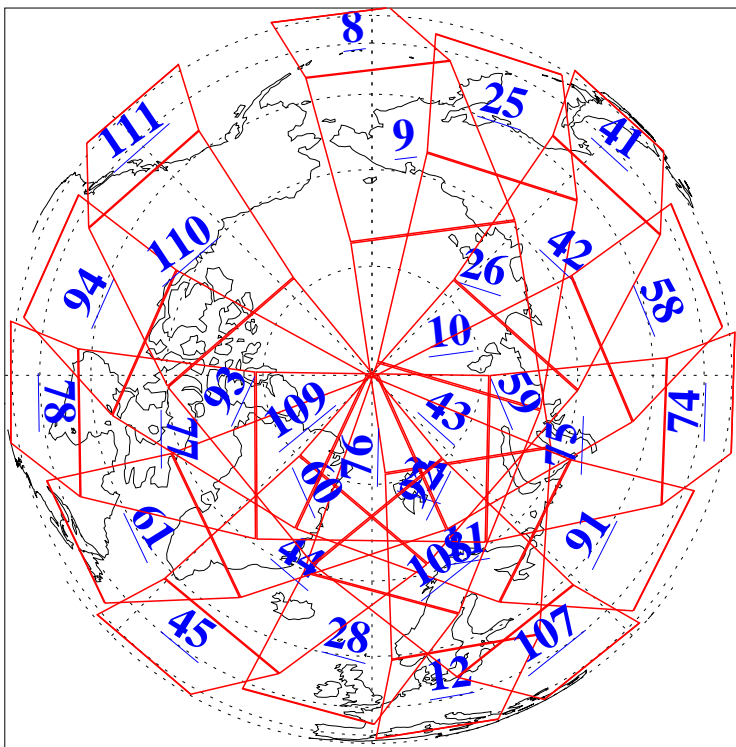

L1B Availability  
AMSU Granules: 240  
HSB Granules: 0  
AIRS Granules: 240

6 Nov 2011  
DoY 310  
Aqua Day 3473  
Granules: 1 to 120

Granules: 121 to 240

Legend: AMSU Available, *HSB Available*, **AIRS Available**

L1B Availability  
AMSU Granules: 240  
HSB Granules: 0  
AIRS Granules: 240

6 Nov 2011  
DoY 310  
Aqua Day 3473  
Ascending Granules

Descending Granules

Legend: AMSU Available, HSB Available, AIRS Available

L1B Availability  
 AMSU Granules: 240  
 HSB Granules: 0  
 AIRS Granules: 240

6 Nov 2011  
 DoY 310  
 Aqua Day 3473

Northern Hemisphere Granules

Southern Hemisphere Granules

Legend: AMSU Available, HSB Available, AIRS Available