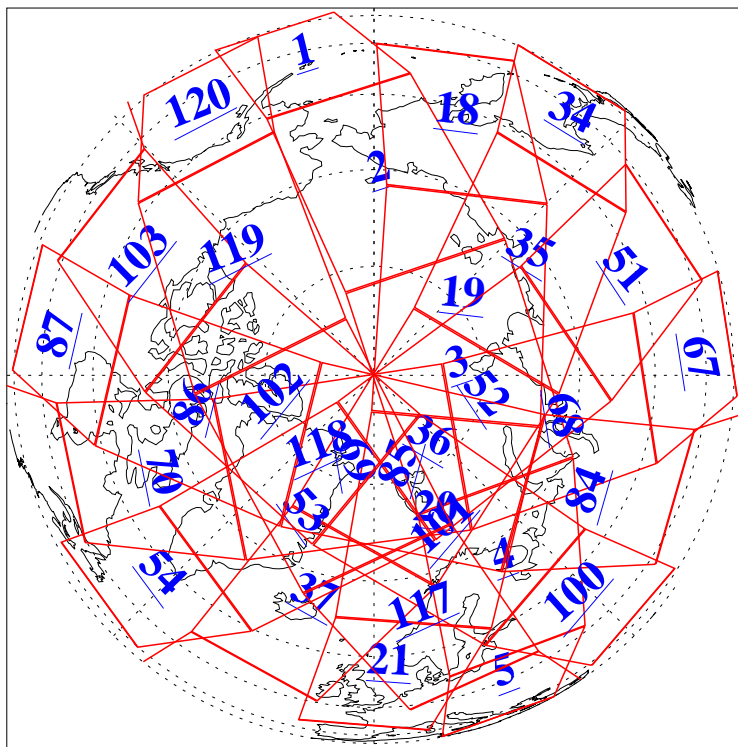

L1B Availability
AMSU Granules: 240
HSB Granules: 0
AIRS Granules: 238

5 Nov 2011
DoY 309
Aqua Day 3472
Granules: 1 to 120

Granules: 121 to 240

Legend: AMSU Available, HSB Available, AIRS Available

L1B Availability
AMSU Granules: 240
HSB Granules: 0
AIRS Granules: 238

5 Nov 2011
DoY 309
Aqua Day 3472
Ascending Granules

Descending Granules

Legend: AMSU Available, HSB Available, AIRS Available

L1B Availability
AMSU Granules: 240
HSB Granules: 0
AIRS Granules: 238

5 Nov 2011
DoY 309
Aqua Day 3472

Northern Hemisphere Granules

Southern Hemisphere Granules

Legend: AMSU Available, HSB Available, AIRS Available