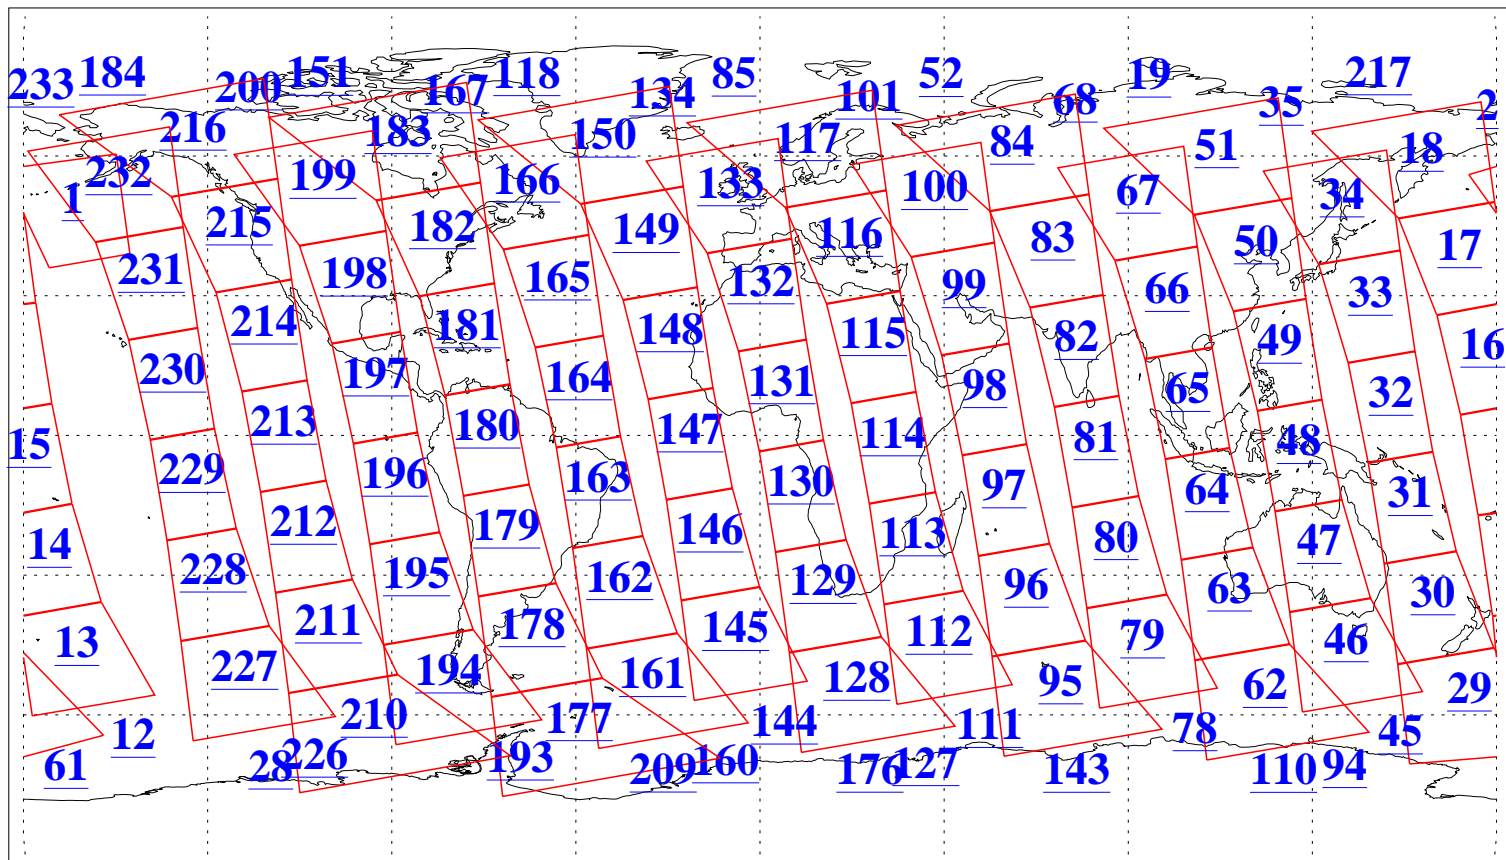

L1B Availability
AMSU Granules: 240
HSB Granules: 0
AIRS Granules: 238

5 Nov 2011
DoY 309
Aqua Day 3472
Granules: 1 to 120

Granules: 121 to 240

Legend: AMSU Available, HSB Available, AIRS Available

L1B Availability
AMSU Granules: 240
HSB Granules: 0
AIRS Granules: 238

5 Nov 2011
DoY 309
Aqua Day 3472
Ascending Granules

Descending Granules

Legend: AMSU Available, HSB Available, AIRS Available

L1B Availability
AMSU Granules: 240
HSB Granules: 0
AIRS Granules: 238

5 Nov 2011
DoY 309
Aqua Day 3472

Northern Hemisphere Granules

Southern Hemisphere Granules

Legend: AMSU Available, HSB Available, AIRS Available