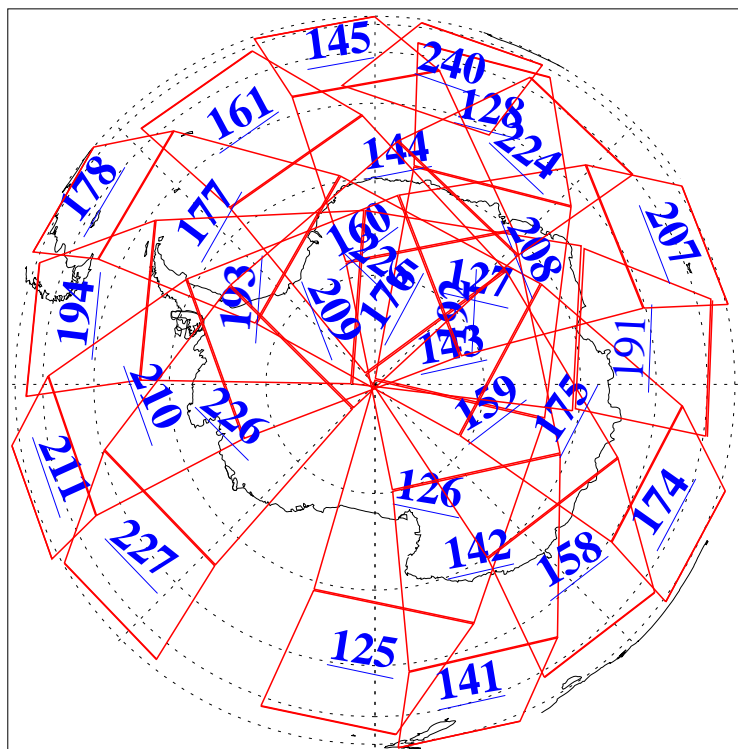

L1B Availability
AMSU Granules: 240
HSB Granules: 0
AIRS Granules: 238

5 Nov 2011
DoY 309
Aqua Day 3472
Granules: 1 to 120

Granules: 121 to 240

Legend: AMSU Available, HSB Available, AIRS Available

L1B Availability
AMSU Granules: 240
HSB Granules: 0
AIRS Granules: 238

5 Nov 2011
DoY 309
Aqua Day 3472
Ascending Granules

Descending Granules

Legend: AMSU Available, HSB Available, AIRS Available

L1B Availability
AMSU Granules: 240
HSB Granules: 0
AIRS Granules: 238

5 Nov 2011
DoY 309
Aqua Day 3472

Northern Hemisphere Granules

Southern Hemisphere Granules

Legend: AMSU Available, HSB Available, AIRS Available