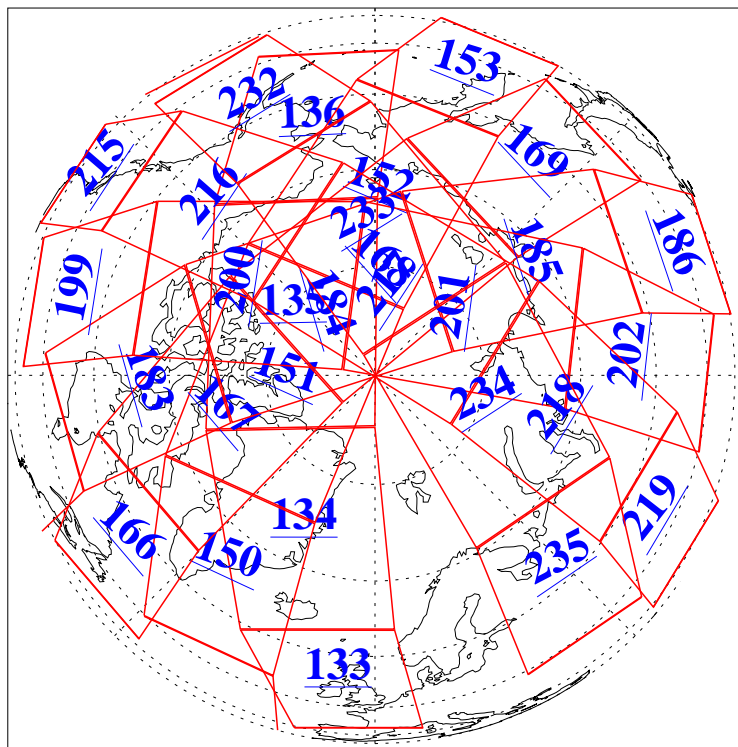

5 Nov 2011
DoY 309
Aqua Day 3472
Ascending Granules

Descending Granules

Legend: AMSU Available, HSB Available, AIRS Available

L1B Availability
AMSU Granules: 240
HSB Granules: 0
AIRS Granules: 238

5 Nov 2011
DoY 309
Aqua Day 3472

Northern Hemisphere Granules

Southern Hemisphere Granules

Legend: AMSU Available, HSB Available, AIRS Available