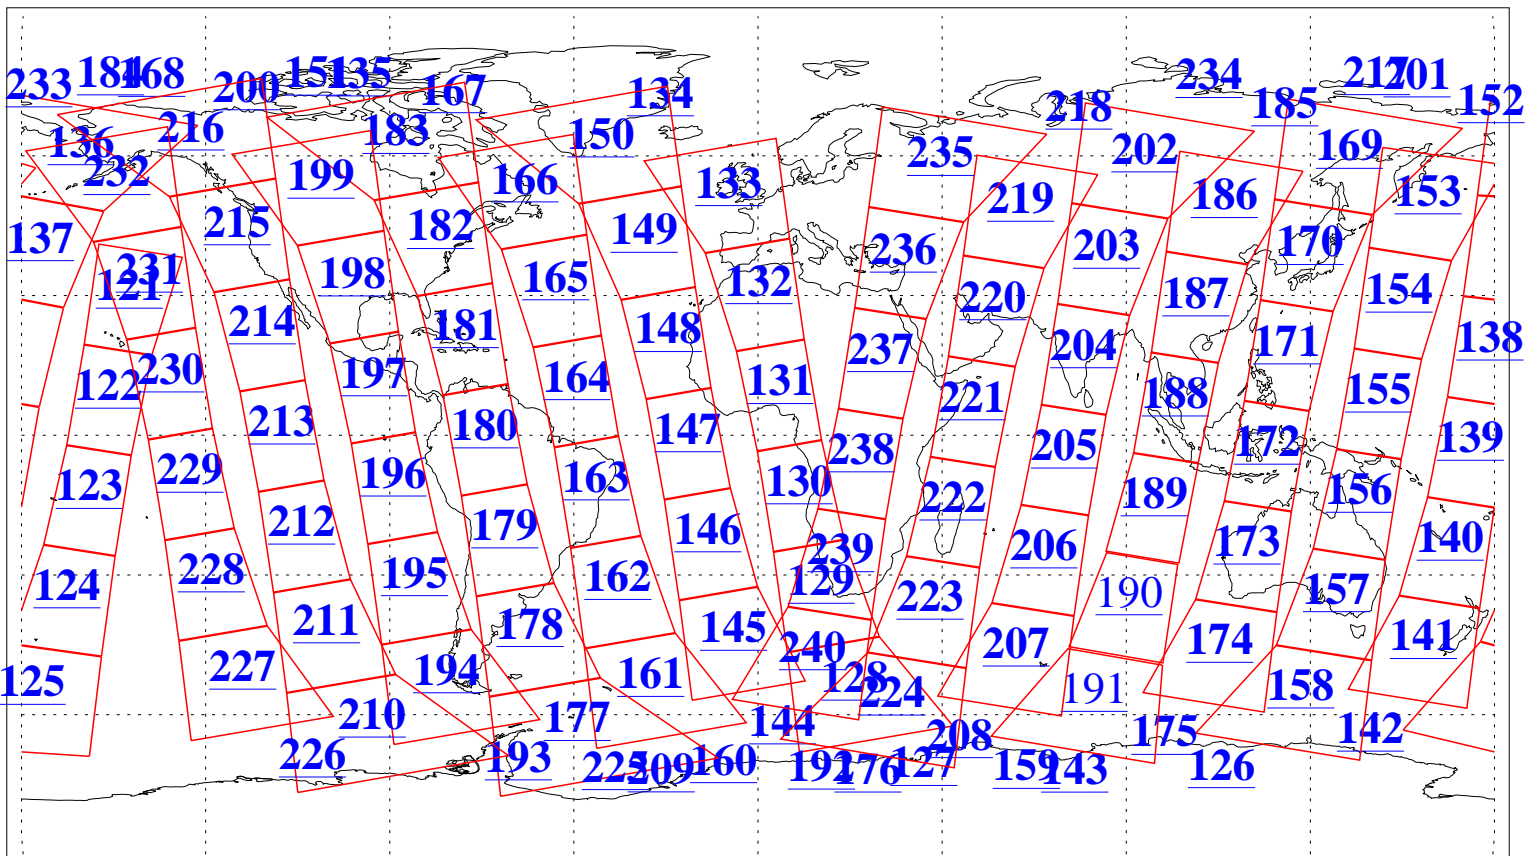

L1B Availability
AMSU Granules: 240
HSB Granules: 0
AIRS Granules: 238

5 Nov 2011
DoY 309
Aqua Day 3472
Granules: 1 to 120

Granules: 121 to 240

Legend: AMSU Available, HSB Available, AIRS Available

L1B Availability
AMSU Granules: 240
HSB Granules: 0
AIRS Granules: 238

5 Nov 2011
DoY 309
Aqua Day 3472
Ascending Granules

Descending Granules

Legend: AMSU Available, HSB Available, AIRS Available

L1B Availability
AMSU Granules: 240
HSB Granules: 0
AIRS Granules: 238

5 Nov 2011
DoY 309
Aqua Day 3472

Northern Hemisphere Granules

Southern Hemisphere Granules

Legend: AMSU Available, HSB Available, AIRS Available