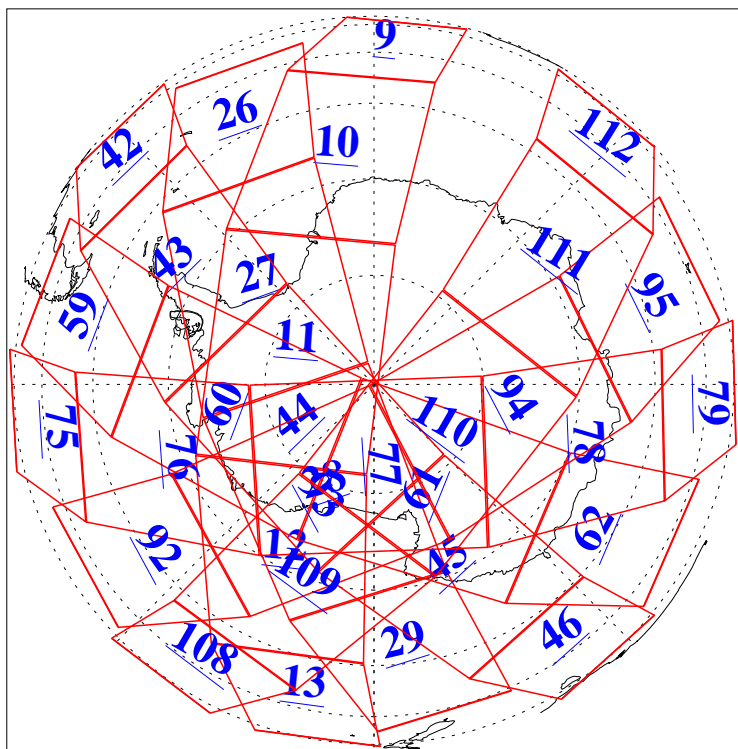

L1B Availability
AMSU Granules: 240
HSB Granules: 0
AIRS Granules: 238

5 Nov 2011
DoY 309
Aqua Day 3472
Granules: 1 to 120

Granules: 121 to 240

Legend: AMSU Available, HSB Available, AIRS Available

L1B Availability
AMSU Granules: 240
HSB Granules: 0
AIRS Granules: 238

5 Nov 2011
DoY 309
Aqua Day 3472
Ascending Granules

Descending Granules

Legend: AMSU Available, HSB Available, AIRS Available

L1B Availability
AMSU Granules: 240
HSB Granules: 0
AIRS Granules: 238

5 Nov 2011
DoY 309
Aqua Day 3472

Northern Hemisphere Granules

Southern Hemisphere Granules

Legend: AMSU Available, HSB Available, AIRS Available