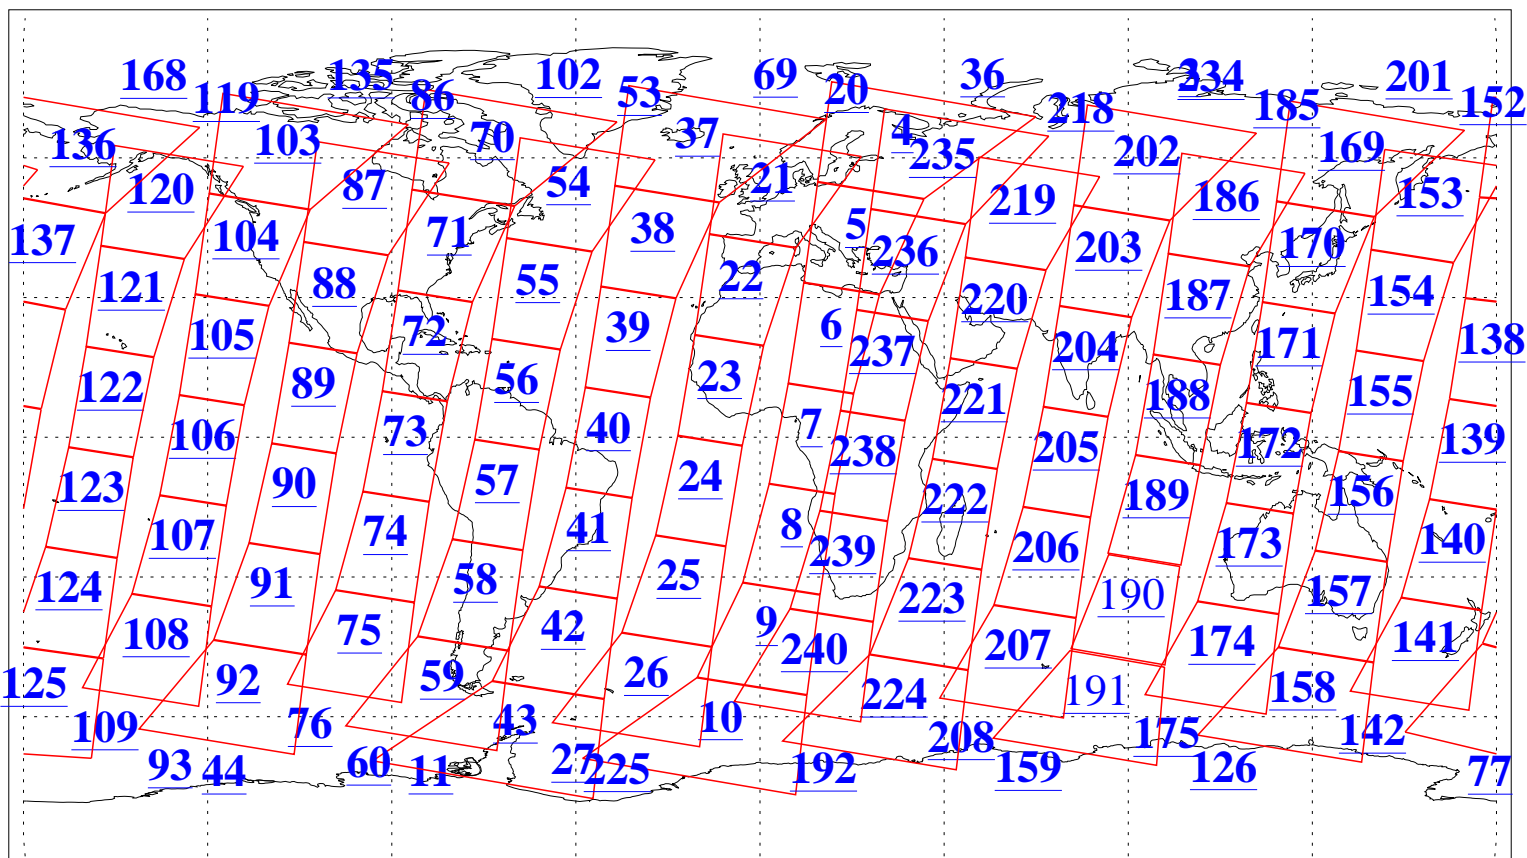

L1B Availability
AMSU Granules: 240
HSB Granules: 0
AIRS Granules: 238

5 Nov 2011
DoY 309
Aqua Day 3472
Granules: 1 to 120

Granules: 121 to 240

Legend: AMSU Available, HSB Available, AIRS Available

L1B Availability
AMSU Granules: 240
HSB Granules: 0
AIRS Granules: 238

5 Nov 2011
DoY 309
Aqua Day 3472
Ascending Granules

Descending Granules

Legend: AMSU Available, HSB Available, AIRS Available

L1B Availability
AMSU Granules: 240
HSB Granules: 0
AIRS Granules: 238

5 Nov 2011
DoY 309
Aqua Day 3472

Northern Hemisphere Granules

Southern Hemisphere Granules

Legend: AMSU Available, HSB Available, AIRS Available