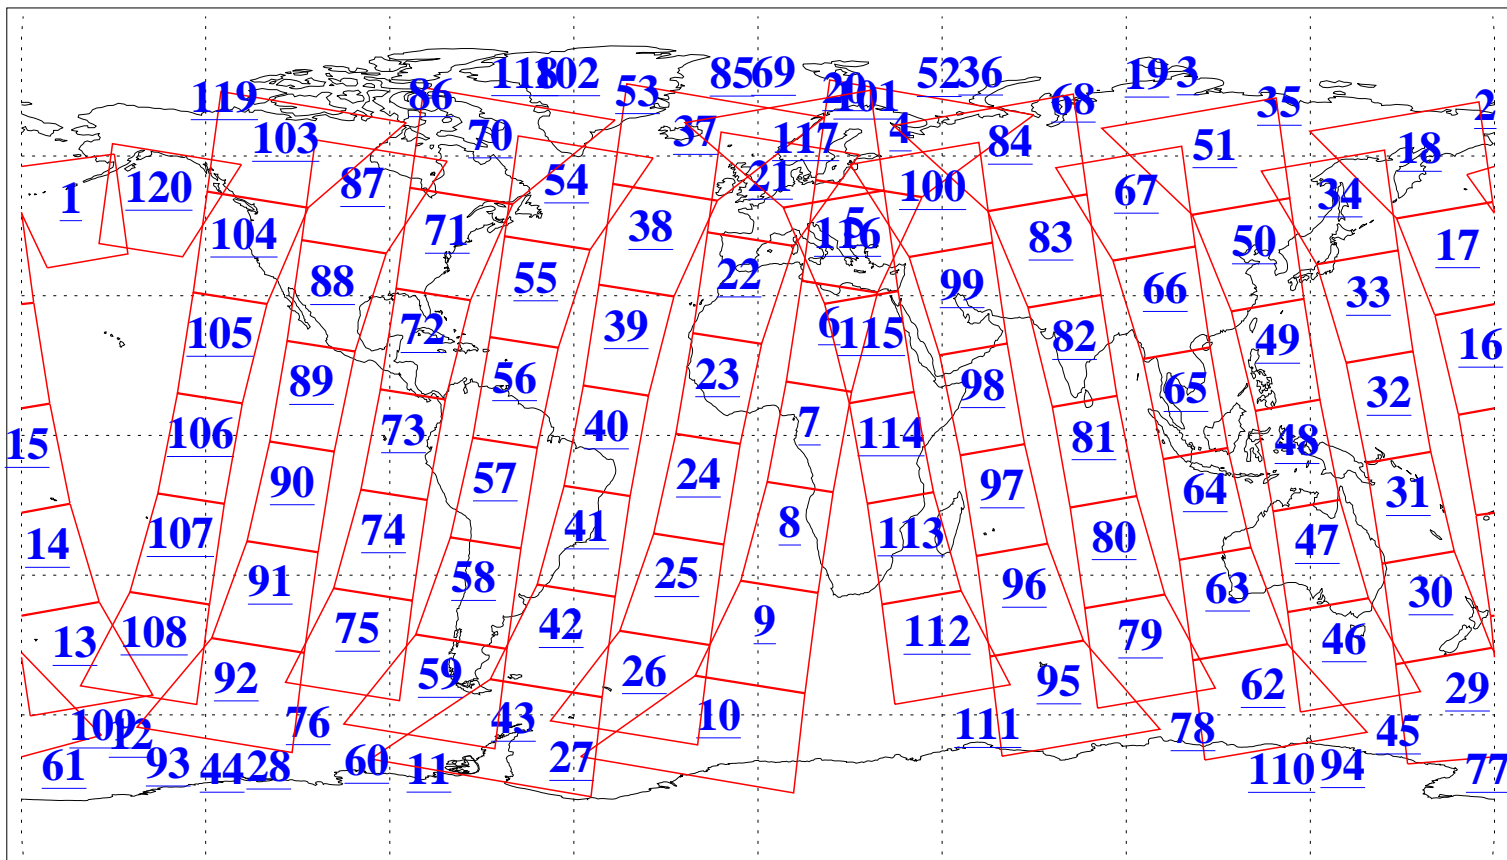

L1B Availability
AMSU Granules: 240
HSB Granules: 0
AIRS Granules: 238

5 Nov 2011
DoY 309
Aqua Day 3472
Granules: 1 to 120

Granules: 121 to 240

Legend: AMSU Available, HSB Available, AIRS Available

L1B Availability
AMSU Granules: 240
HSB Granules: 0
AIRS Granules: 238

5 Nov 2011
DoY 309
Aqua Day 3472
Ascending Granules

Descending Granules

Legend: AMSU Available, HSB Available, AIRS Available

L1B Availability
AMSU Granules: 240
HSB Granules: 0
AIRS Granules: 238

5 Nov 2011
DoY 309
Aqua Day 3472

Northern Hemisphere Granules

Southern Hemisphere Granules

Legend: AMSU Available, HSB Available, AIRS Available