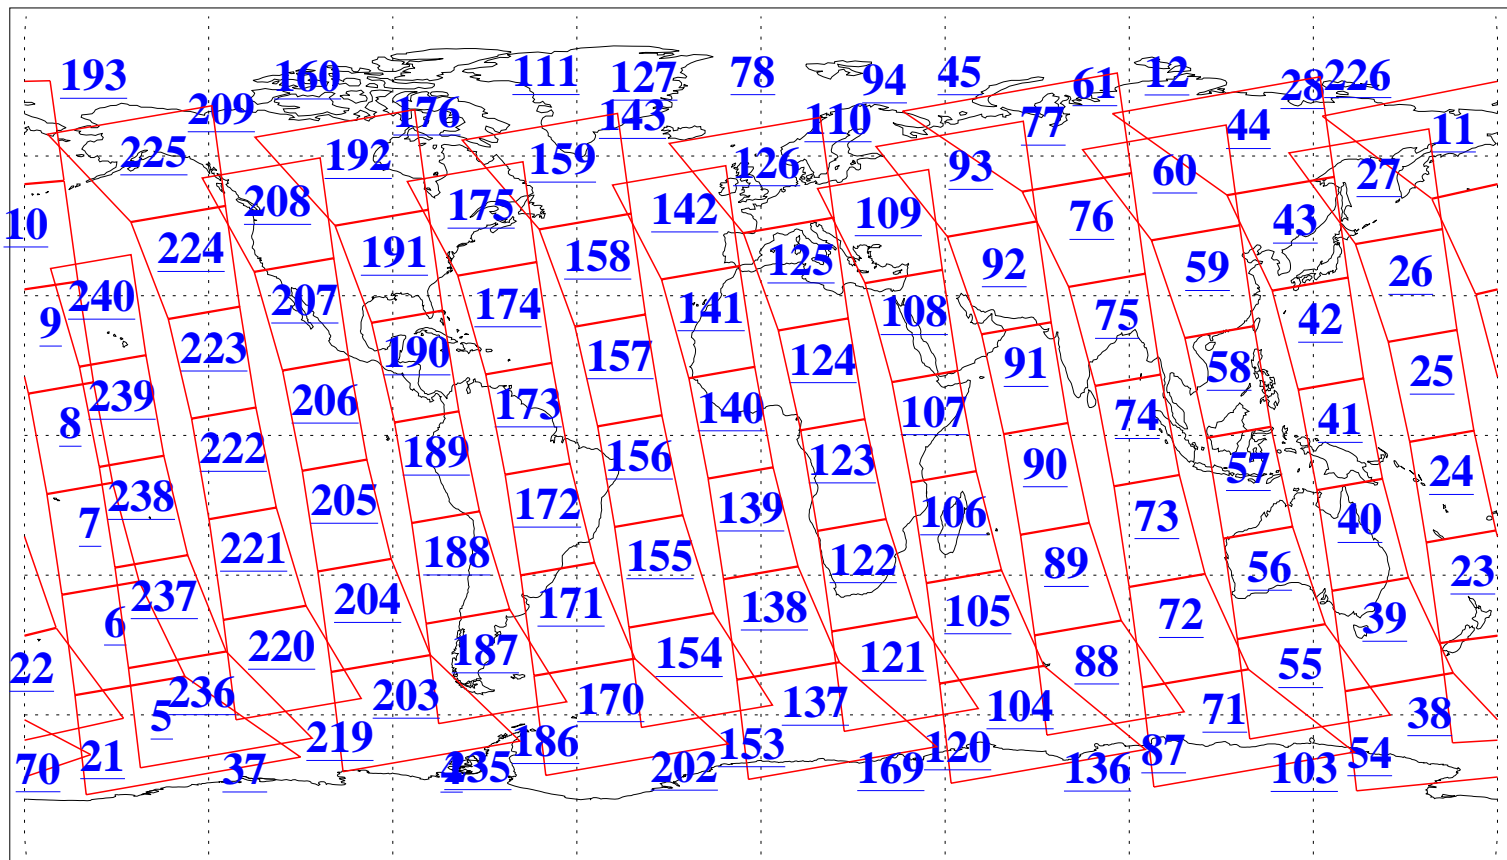

L1B Availability  
AMSU Granules: 240  
HSB Granules: 0  
AIRS Granules: 240

4 Nov 2011  
DoY 308  
Aqua Day 3471  
Granules: 1 to 120

Granules: 121 to 240

Legend: AMSU Available, HSB Available, AIRS Available

L1B Availability  
AMSU Granules: 240  
HSB Granules: 0  
AIRS Granules: 240

4 Nov 2011  
DoY 308  
Aqua Day 3471  
Ascending Granules

Descending Granules

Legend: AMSU Available, HSB Available, AIRS Available

L1B Availability  
 AMSU Granules: 240  
 HSB Granules: 0  
 AIRS Granules: 240

4 Nov 2011  
 DoY 308  
 Aqua Day 3471

Northern Hemisphere Granules

Southern Hemisphere Granules

Legend: AMSU Available, HSB Available, AIRS Available