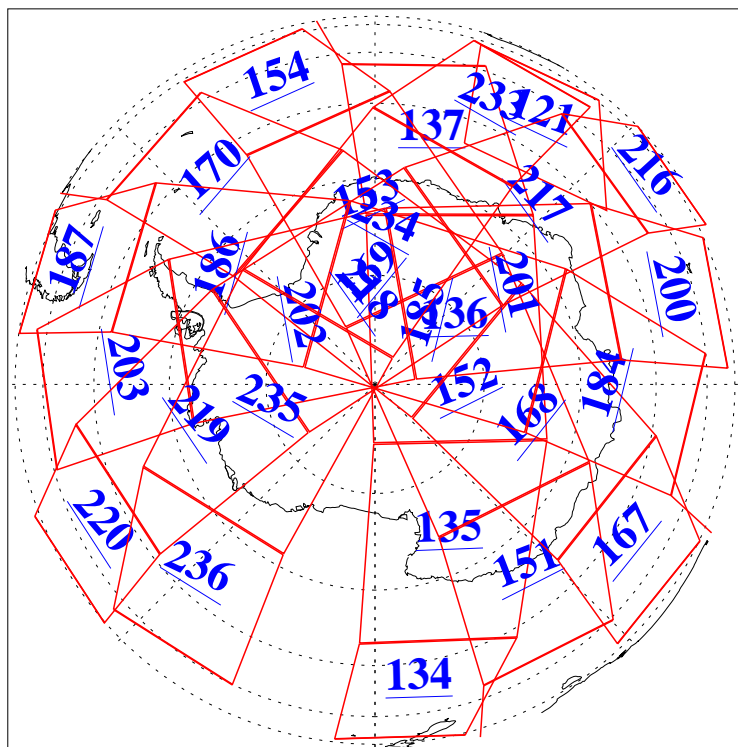

L1B Availability  
AMSU Granules: 240  
HSB Granules: 0  
AIRS Granules: 240

4 Nov 2011  
DoY 308  
Aqua Day 3471  
Granules: 1 to 120

Granules: 121 to 240

Legend: AMSU Available, HSB Available, AIRS Available

L1B Availability  
AMSU Granules: 240  
HSB Granules: 0  
AIRS Granules: 240

4 Nov 2011  
DoY 308  
Aqua Day 3471  
Ascending Granules

Descending Granules

Legend: AMSU Available, HSB Available, AIRS Available

L1B Availability  
 AMSU Granules: 240  
 HSB Granules: 0  
 AIRS Granules: 240

4 Nov 2011  
 DoY 308  
 Aqua Day 3471

Northern Hemisphere Granules

Southern Hemisphere Granules

Legend: AMSU Available, HSB Available, AIRS Available