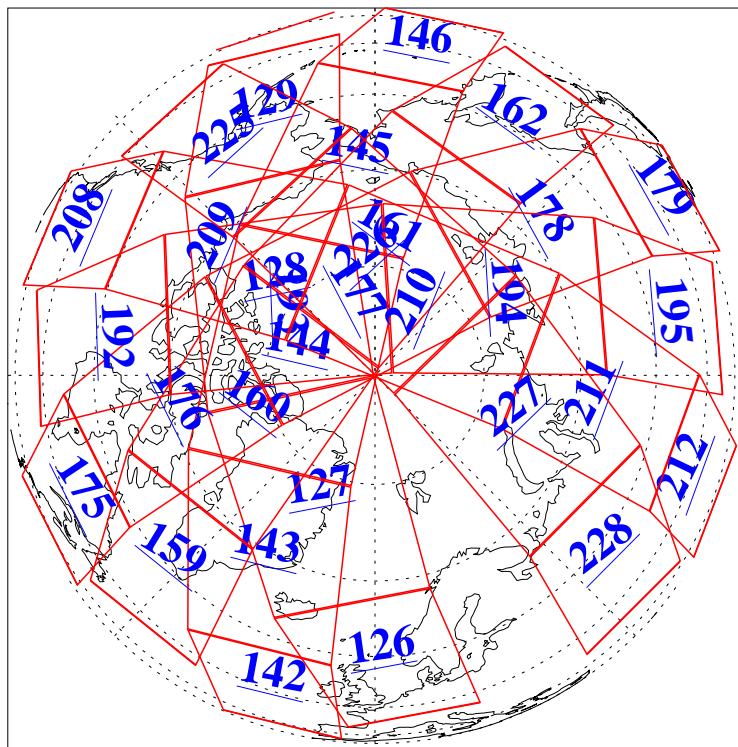

L1B Availability  
AMSU Granules: 240  
HSB Granules: 0  
AIRS Granules: 240

4 Nov 2011  
DoY 308  
Aqua Day 3471  
Granules: 1 to 120

Granules: 121 to 240

Legend: AMSU Available, HSB Available, AIRS Available

L1B Availability  
AMSU Granules: 240  
HSB Granules: 0  
AIRS Granules: 240

4 Nov 2011  
DoY 308  
Aqua Day 3471  
Ascending Granules

Descending Granules

Legend: AMSU Available, HSB Available, AIRS Available

L1B Availability  
 AMSU Granules: 240  
 HSB Granules: 0  
 AIRS Granules: 240

4 Nov 2011  
 DoY 308  
 Aqua Day 3471

Northern Hemisphere Granules

Southern Hemisphere Granules

Legend: AMSU Available, HSB Available, AIRS Available