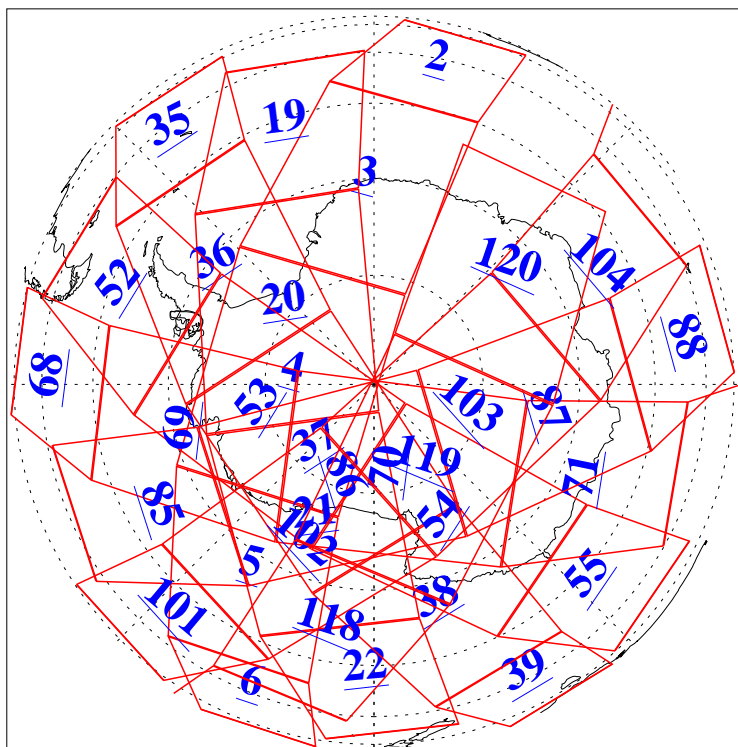

L1B Availability  
AMSU Granules: 240  
HSB Granules: 0  
AIRS Granules: 240

4 Nov 2011  
DoY 308  
Aqua Day 3471  
Granules: 1 to 120

Granules: 121 to 240

Legend: AMSU Available, HSB Available, AIRS Available

L1B Availability  
AMSU Granules: 240  
HSB Granules: 0  
AIRS Granules: 240

4 Nov 2011  
DoY 308  
Aqua Day 3471  
Ascending Granules

Descending Granules

Legend: AMSU Available, HSB Available, AIRS Available

L1B Availability  
 AMSU Granules: 240  
 HSB Granules: 0  
 AIRS Granules: 240

4 Nov 2011  
 DoY 308  
 Aqua Day 3471

Northern Hemisphere Granules

Southern Hemisphere Granules

Legend: AMSU Available, HSB Available, AIRS Available