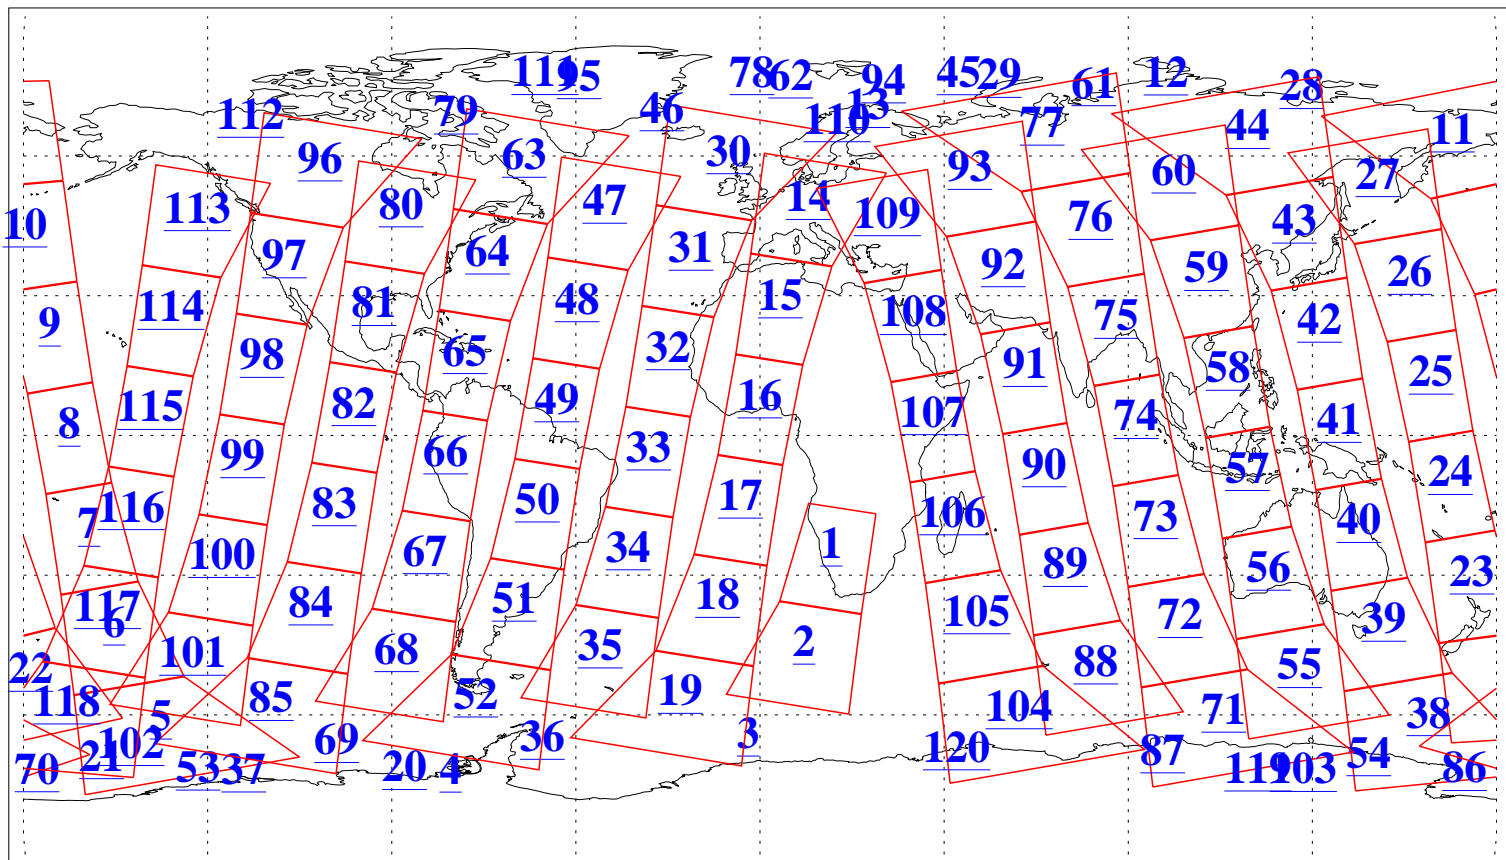

L1B Availability  
AMSU Granules: 240  
HSB Granules: 0  
AIRS Granules: 240

4 Nov 2011  
DoY 308  
Aqua Day 3471  
Granules: 1 to 120

Granules: 121 to 240

Legend: AMSU Available, HSB Available, AIRS Available

L1B Availability  
AMSU Granules: 240  
HSB Granules: 0  
AIRS Granules: 240

4 Nov 2011  
DoY 308  
Aqua Day 3471  
Ascending Granules

Descending Granules

Legend: AMSU Available, HSB Available, AIRS Available

L1B Availability  
 AMSU Granules: 240  
 HSB Granules: 0  
 AIRS Granules: 240

4 Nov 2011  
 DoY 308  
 Aqua Day 3471

Northern Hemisphere Granules

Southern Hemisphere Granules

Legend: AMSU Available, HSB Available, AIRS Available