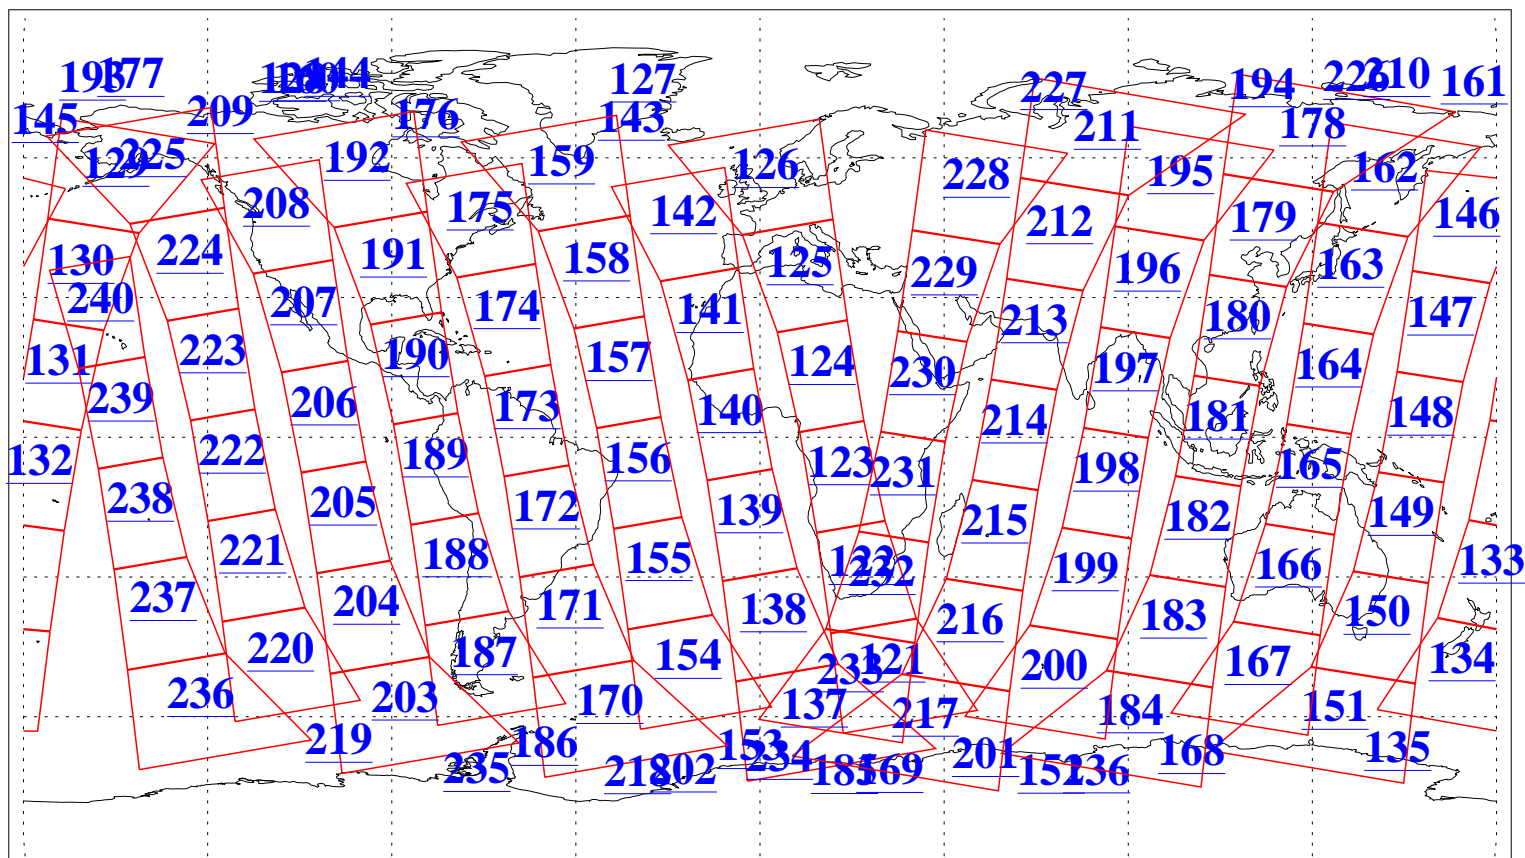

L1B Availability  
AMSU Granules: 240  
HSB Granules: 0  
AIRS Granules: 240

4 Nov 2011  
DoY 308  
Aqua Day 3471  
Granules: 1 to 120

Granules: 121 to 240

Legend: AMSU Available, HSB Available, AIRS Available

L1B Availability  
AMSU Granules: 240  
HSB Granules: 0  
AIRS Granules: 240

4 Nov 2011  
DoY 308  
Aqua Day 3471  
Ascending Granules

Descending Granules

Legend: AMSU Available, HSB Available, AIRS Available

L1B Availability  
 AMSU Granules: 240  
 HSB Granules: 0  
 AIRS Granules: 240

4 Nov 2011  
 DoY 308  
 Aqua Day 3471

Northern Hemisphere Granules

Southern Hemisphere Granules

Legend: AMSU Available, HSB Available, AIRS Available