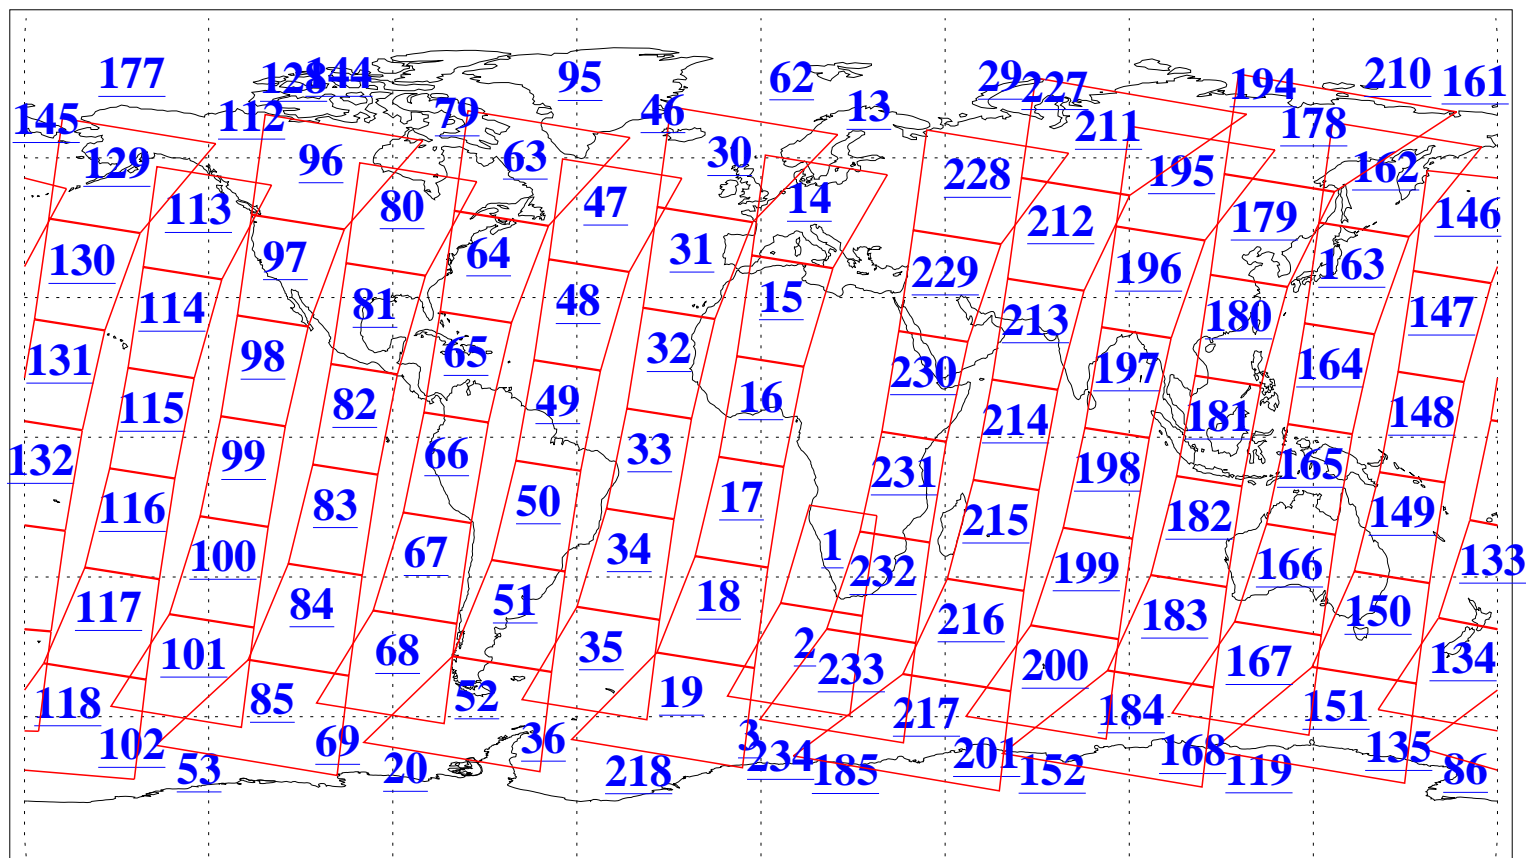

L1B Availability  
AMSU Granules: 240  
HSB Granules: 0  
AIRS Granules: 240

4 Nov 2011  
DoY 308  
Aqua Day 3471  
Granules: 1 to 120

Granules: 121 to 240

Legend: AMSU Available, HSB Available, AIRS Available

L1B Availability  
AMSU Granules: 240  
HSB Granules: 0  
AIRS Granules: 240

4 Nov 2011  
DoY 308  
Aqua Day 3471  
Ascending Granules

Descending Granules

Legend: AMSU Available, HSB Available, AIRS Available

L1B Availability  
 AMSU Granules: 240  
 HSB Granules: 0  
 AIRS Granules: 240

4 Nov 2011  
 DoY 308  
 Aqua Day 3471

Northern Hemisphere Granules

Southern Hemisphere Granules

Legend: AMSU Available, HSB Available, AIRS Available