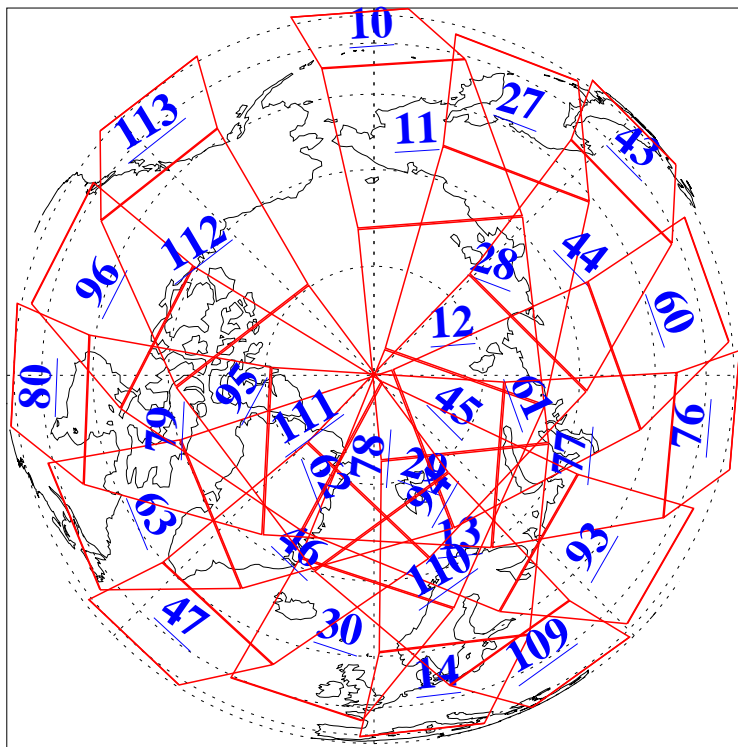

L1B Availability  
AMSU Granules: 240  
HSB Granules: 0  
AIRS Granules: 240

4 Nov 2011  
DoY 308  
Aqua Day 3471  
Granules: 1 to 120

Granules: 121 to 240

Legend: AMSU Available, HSB Available, AIRS Available

L1B Availability  
AMSU Granules: 240  
HSB Granules: 0  
AIRS Granules: 240

4 Nov 2011  
DoY 308  
Aqua Day 3471  
Ascending Granules

Descending Granules

Legend: AMSU Available, HSB Available, AIRS Available

L1B Availability  
 AMSU Granules: 240  
 HSB Granules: 0  
 AIRS Granules: 240

4 Nov 2011  
 DoY 308  
 Aqua Day 3471

Northern Hemisphere Granules

Southern Hemisphere Granules

Legend: AMSU Available, HSB Available, AIRS Available