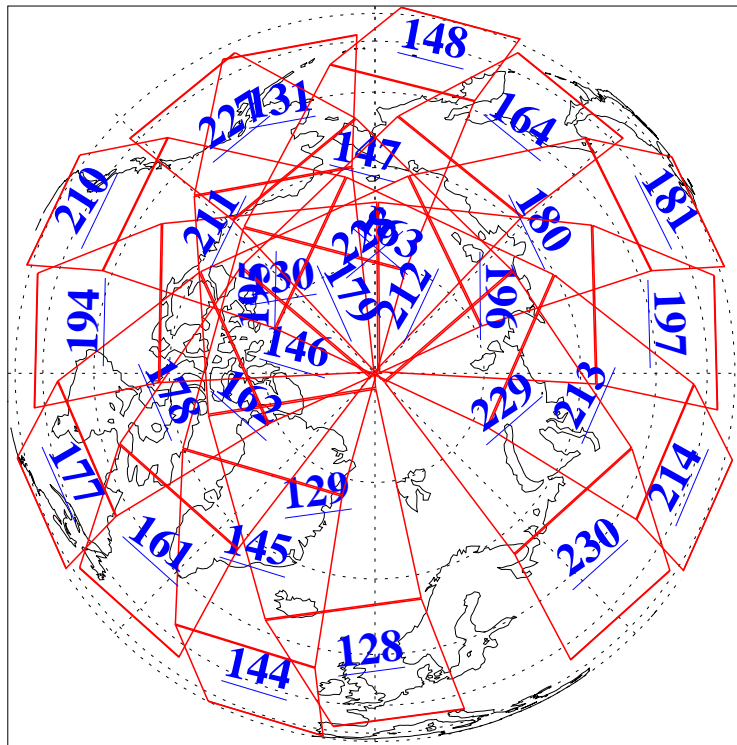

2 Nov 2011
DoY 306
Aqua Day 3469

Ascending Granules

Descending Granules

Legend: AMSU Available, HSB Available, AIRS Available

L1B Availability
 AMSU Granules: 240
 HSB Granules: 0
 AIRS Granules: 240

2 Nov 2011
 DoY 306
 Aqua Day 3469

Northern Hemisphere Granules

Southern Hemisphere Granules

Legend: AMSU Available, HSB Available, AIRS Available