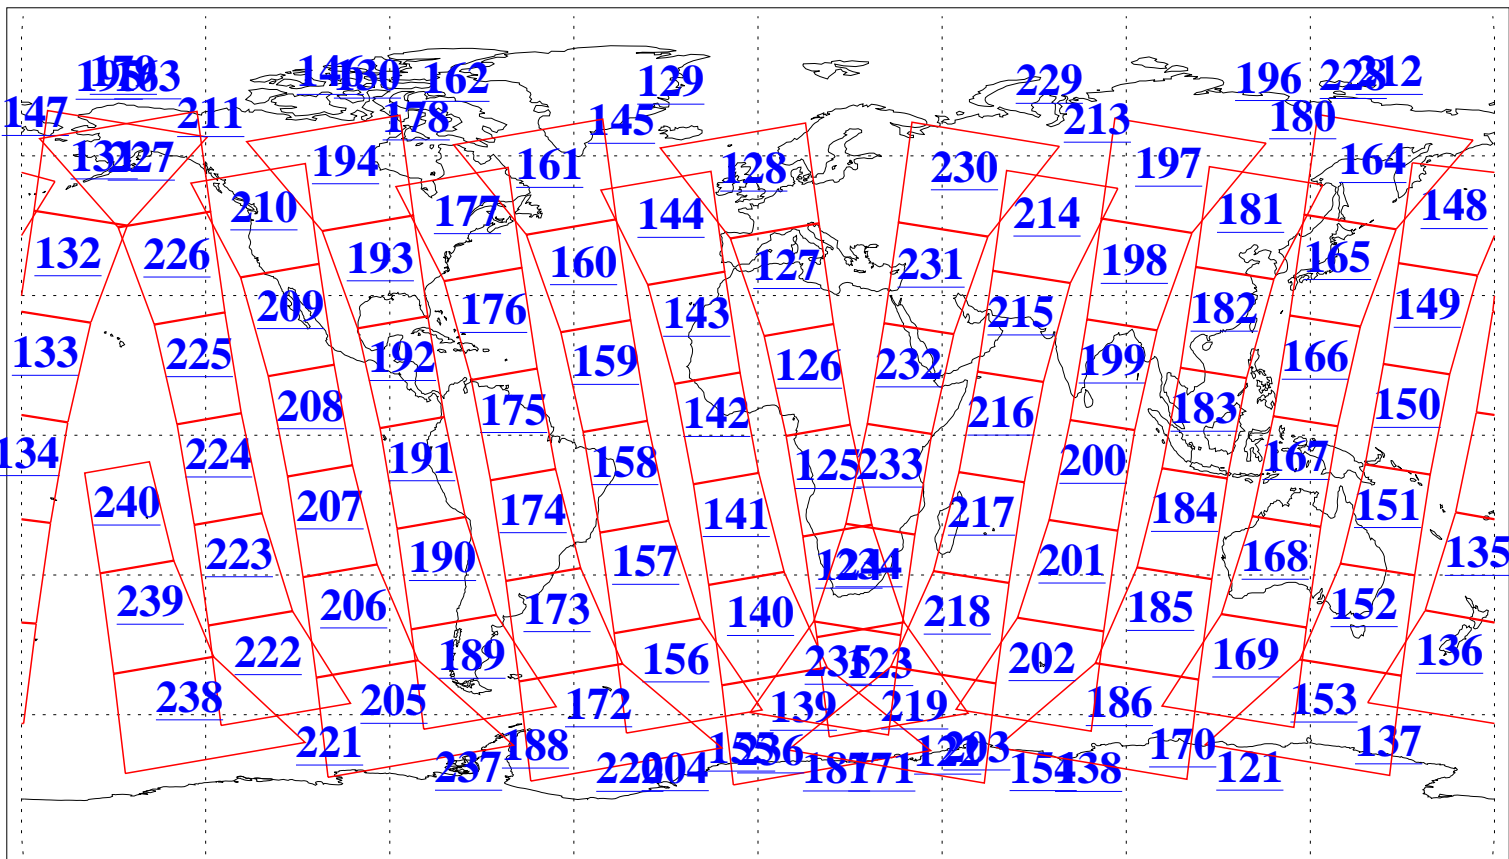

L1B Availability
AMSU Granules: 240
HSB Granules: 0
AIRS Granules: 240

2 Nov 2011
DoY 306
Aqua Day 3469
Granules: 1 to 120

Granules: 121 to 240

Legend: AMSU Available, HSB Available, AIRS Available

L1B Availability
AMSU Granules: 240
HSB Granules: 0
AIRS Granules: 240

2 Nov 2011
DoY 306
Aqua Day 3469

Ascending Granules

Descending Granules

Legend: AMSU Available, HSB Available, AIRS Available

L1B Availability
 AMSU Granules: 240
 HSB Granules: 0
 AIRS Granules: 240

2 Nov 2011
 DoY 306
 Aqua Day 3469

Northern Hemisphere Granules

Southern Hemisphere Granules

Legend: AMSU Available, HSB Available, AIRS Available