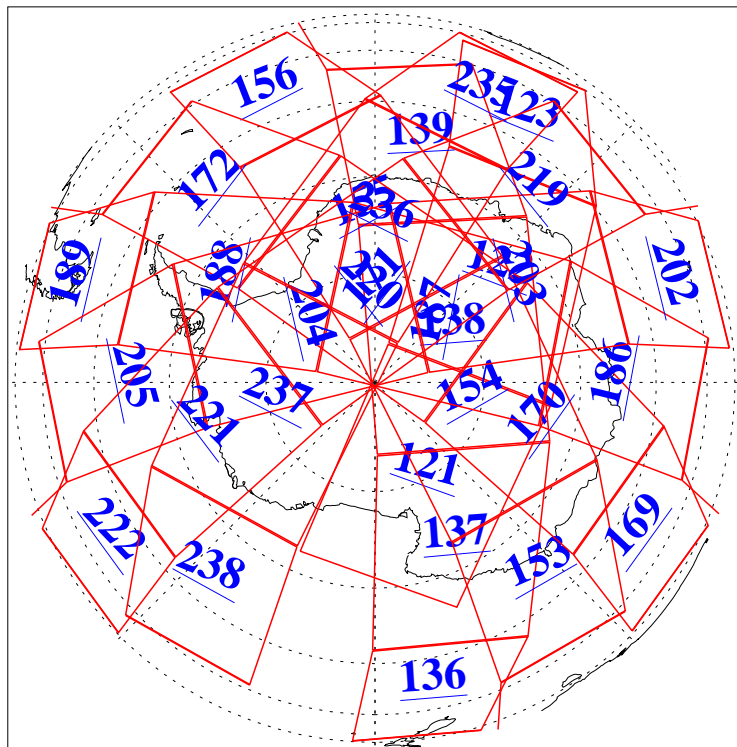

L1B Availability
AMSU Granules: 240
HSB Granules: 0
AIRS Granules: 240

2 Nov 2011
DoY 306
Aqua Day 3469
Granules: 1 to 120

Granules: 121 to 240

Legend: AMSU Available, HSB Available, AIRS Available

L1B Availability
AMSU Granules: 240
HSB Granules: 0
AIRS Granules: 240

2 Nov 2011
DoY 306
Aqua Day 3469

Ascending Granules

Descending Granules

Legend: AMSU Available, HSB Available, AIRS Available

L1B Availability
 AMSU Granules: 240
 HSB Granules: 0
 AIRS Granules: 240

2 Nov 2011
 DoY 306
 Aqua Day 3469

Northern Hemisphere Granules

Southern Hemisphere Granules

Legend: AMSU Available, HSB Available, AIRS Available