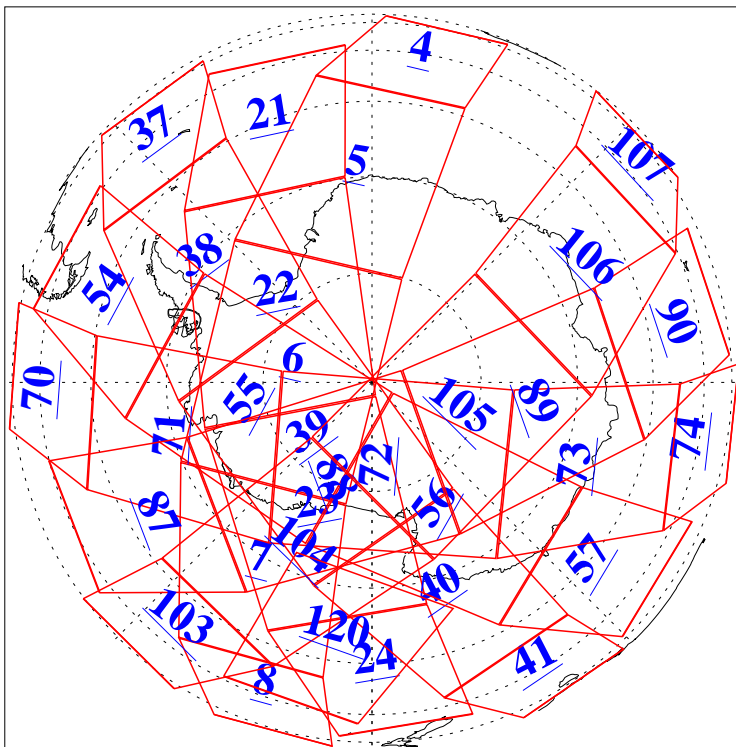

L1B Availability
AMSU Granules: 240
HSB Granules: 0
AIRS Granules: 240

2 Nov 2011
DoY 306
Aqua Day 3469
Granules: 1 to 120

Granules: 121 to 240

Legend: AMSU Available, HSB Available, AIRS Available

L1B Availability
AMSU Granules: 240
HSB Granules: 0
AIRS Granules: 240

2 Nov 2011
DoY 306
Aqua Day 3469

Ascending Granules

Descending Granules

Legend: AMSU Available, HSB Available, AIRS Available

L1B Availability
 AMSU Granules: 240
 HSB Granules: 0
 AIRS Granules: 240

2 Nov 2011
 DoY 306
 Aqua Day 3469

Northern Hemisphere Granules

Southern Hemisphere Granules

Legend: AMSU Available, HSB Available, AIRS Available