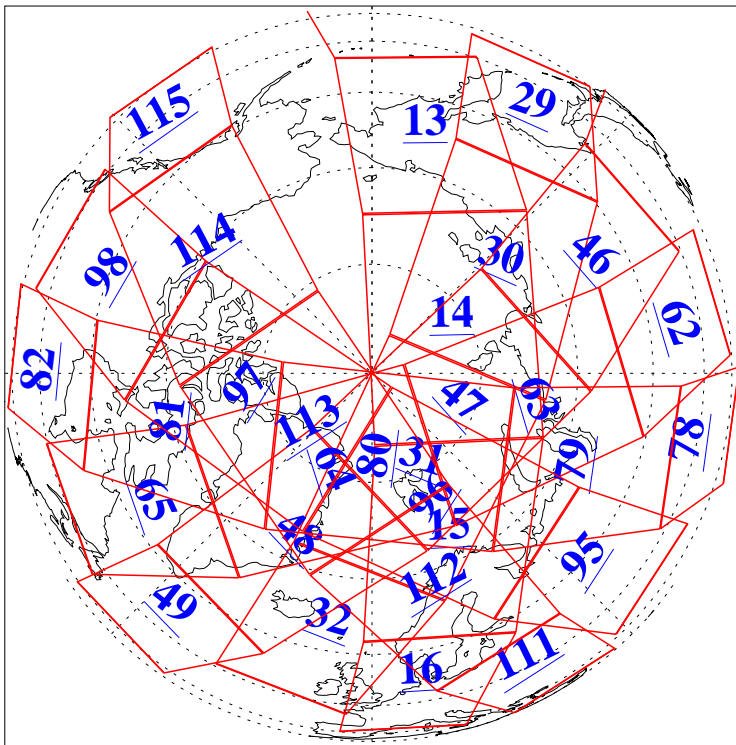

L1B Availability
AMSU Granules: 240
HSB Granules: 0
AIRS Granules: 240

2 Nov 2011
DoY 306
Aqua Day 3469
Granules: 1 to 120

Granules: 121 to 240

Legend: AMSU Available, HSB Available, AIRS Available

L1B Availability
AMSU Granules: 240
HSB Granules: 0
AIRS Granules: 240

2 Nov 2011
DoY 306
Aqua Day 3469

Ascending Granules

Descending Granules

Legend: AMSU Available, HSB Available, AIRS Available

L1B Availability
 AMSU Granules: 240
 HSB Granules: 0
 AIRS Granules: 240

2 Nov 2011
 DoY 306
 Aqua Day 3469

Northern Hemisphere Granules

Southern Hemisphere Granules

Legend: AMSU Available, HSB Available, AIRS Available