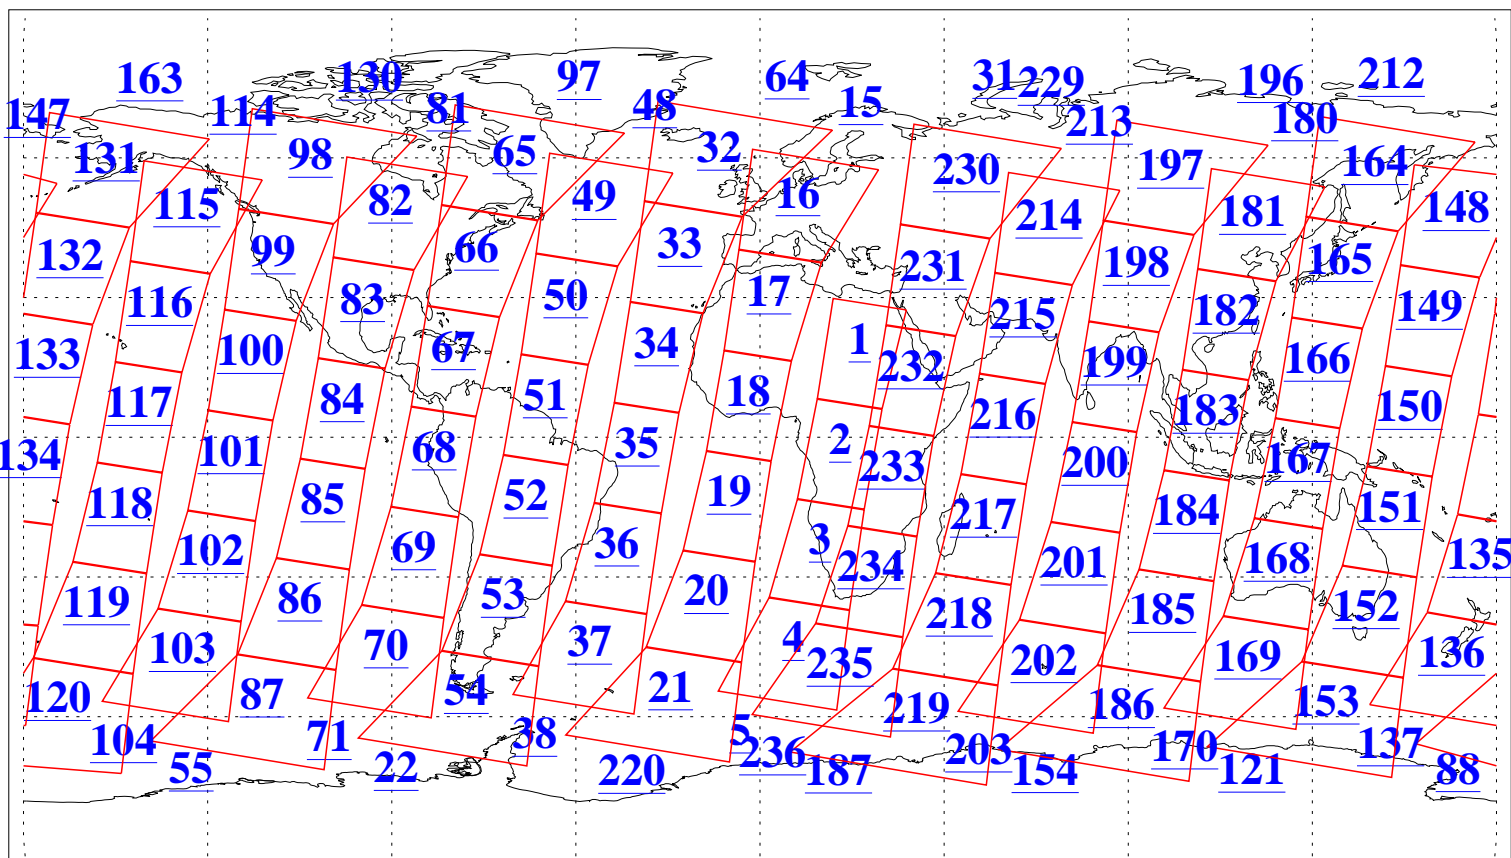

L1B Availability
AMSU Granules: 240
HSB Granules: 0
AIRS Granules: 240

2 Nov 2011
DoY 306
Aqua Day 3469
Granules: 1 to 120

Granules: 121 to 240

Legend: AMSU Available, HSB Available, AIRS Available

L1B Availability
AMSU Granules: 240
HSB Granules: 0
AIRS Granules: 240

2 Nov 2011
DoY 306
Aqua Day 3469

Ascending Granules

Descending Granules

Legend: AMSU Available, HSB Available, AIRS Available

L1B Availability
 AMSU Granules: 240
 HSB Granules: 0
 AIRS Granules: 240

2 Nov 2011
 DoY 306
 Aqua Day 3469

Northern Hemisphere Granules

Southern Hemisphere Granules

Legend: AMSU Available, HSB Available, AIRS Available