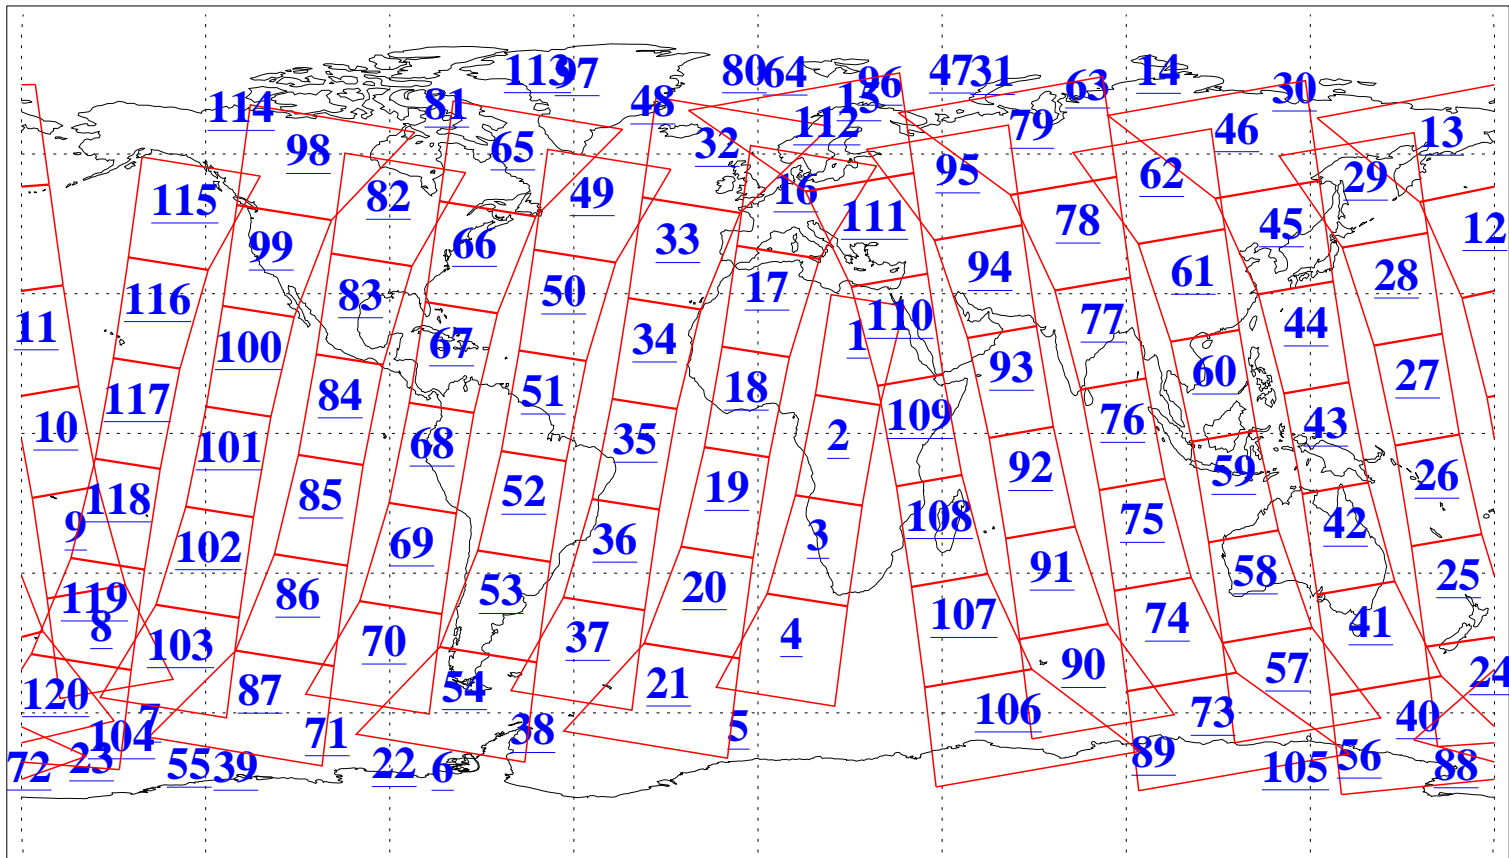

L1B Availability
AMSU Granules: 240
HSB Granules: 0
AIRS Granules: 240

2 Nov 2011
DoY 306
Aqua Day 3469
Granules: 1 to 120

Granules: 121 to 240

Legend: AMSU Available, HSB Available, AIRS Available

L1B Availability
AMSU Granules: 240
HSB Granules: 0
AIRS Granules: 240

2 Nov 2011
DoY 306
Aqua Day 3469

Ascending Granules

Descending Granules

Legend: AMSU Available, HSB Available, AIRS Available

L1B Availability
 AMSU Granules: 240
 HSB Granules: 0
 AIRS Granules: 240

2 Nov 2011
 DoY 306
 Aqua Day 3469

Northern Hemisphere Granules

Southern Hemisphere Granules

Legend: AMSU Available, HSB Available, AIRS Available