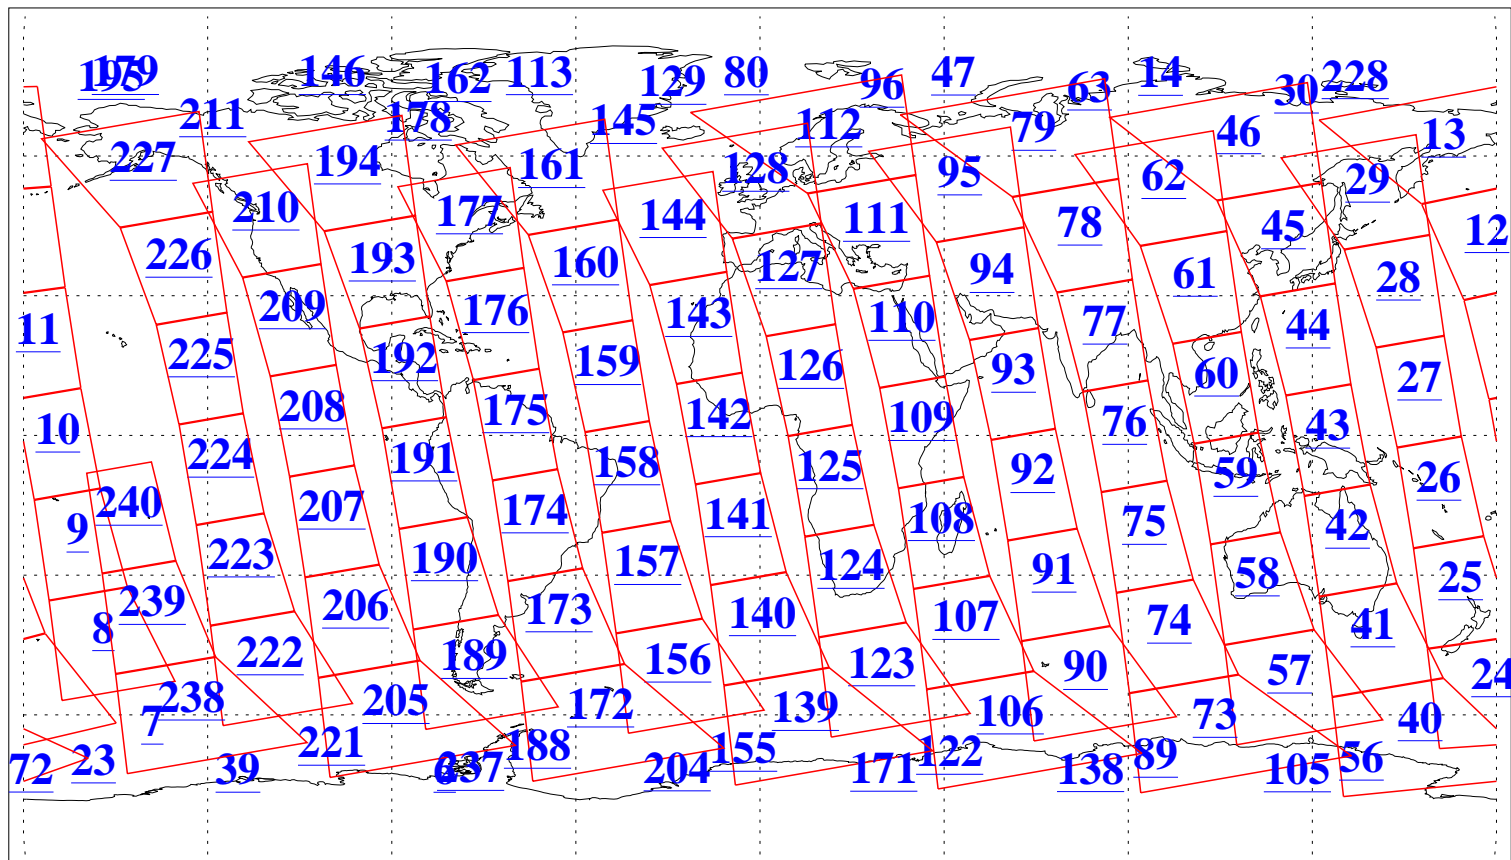

L1B Availability
AMSU Granules: 240
HSB Granules: 0
AIRS Granules: 240

2 Nov 2011
DoY 306
Aqua Day 3469
Granules: 1 to 120

Granules: 121 to 240

Legend: AMSU Available, HSB Available, AIRS Available

L1B Availability
AMSU Granules: 240
HSB Granules: 0
AIRS Granules: 240

2 Nov 2011
DoY 306
Aqua Day 3469

Ascending Granules

Descending Granules

Legend: AMSU Available, HSB Available, AIRS Available

L1B Availability
 AMSU Granules: 240
 HSB Granules: 0
 AIRS Granules: 240

2 Nov 2011
 DoY 306
 Aqua Day 3469

Northern Hemisphere Granules

Southern Hemisphere Granules

Legend: AMSU Available, HSB Available, AIRS Available