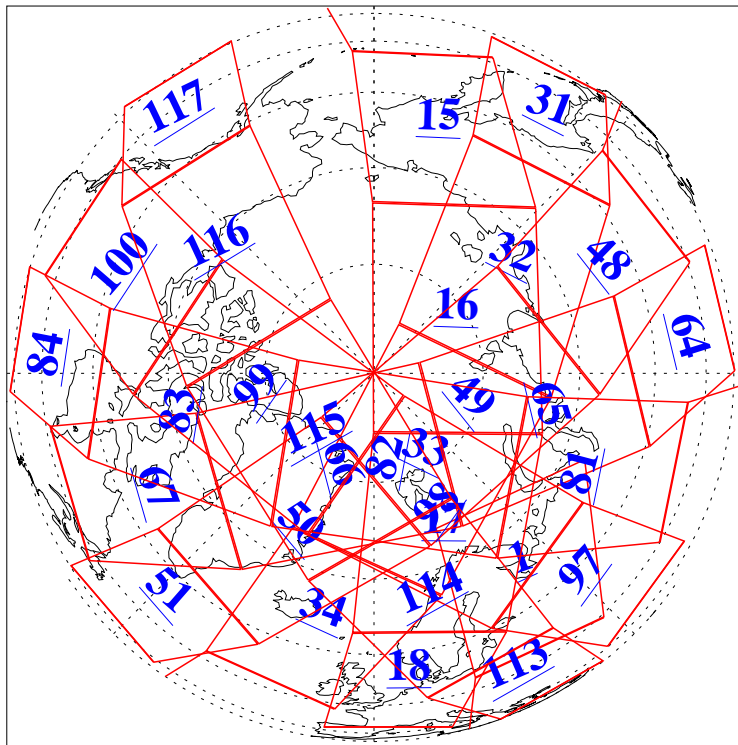

L1B Availability
AMSU Granules: 240
HSB Granules: 0
AIRS Granules: 240

31 Oct 2011
DoY 304
Aqua Day 3467
Granules: 1 to 120

Granules: 121 to 240

Legend: AMSU Available, HSB Available, AIRS Available

L1B Availability
AMSU Granules: 240
HSB Granules: 0
AIRS Granules: 240

31 Oct 2011
DoY 304
Aqua Day 3467
Ascending Granules

Descending Granules

Legend: AMSU Available, HSB Available, AIRS Available

L1B Availability
 AMSU Granules: 240
 HSB Granules: 0
 AIRS Granules: 240

31 Oct 2011
 DoY 304
 Aqua Day 3467

Northern Hemisphere Granules

Southern Hemisphere Granules

Legend: AMSU Available, HSB Available, AIRS Available