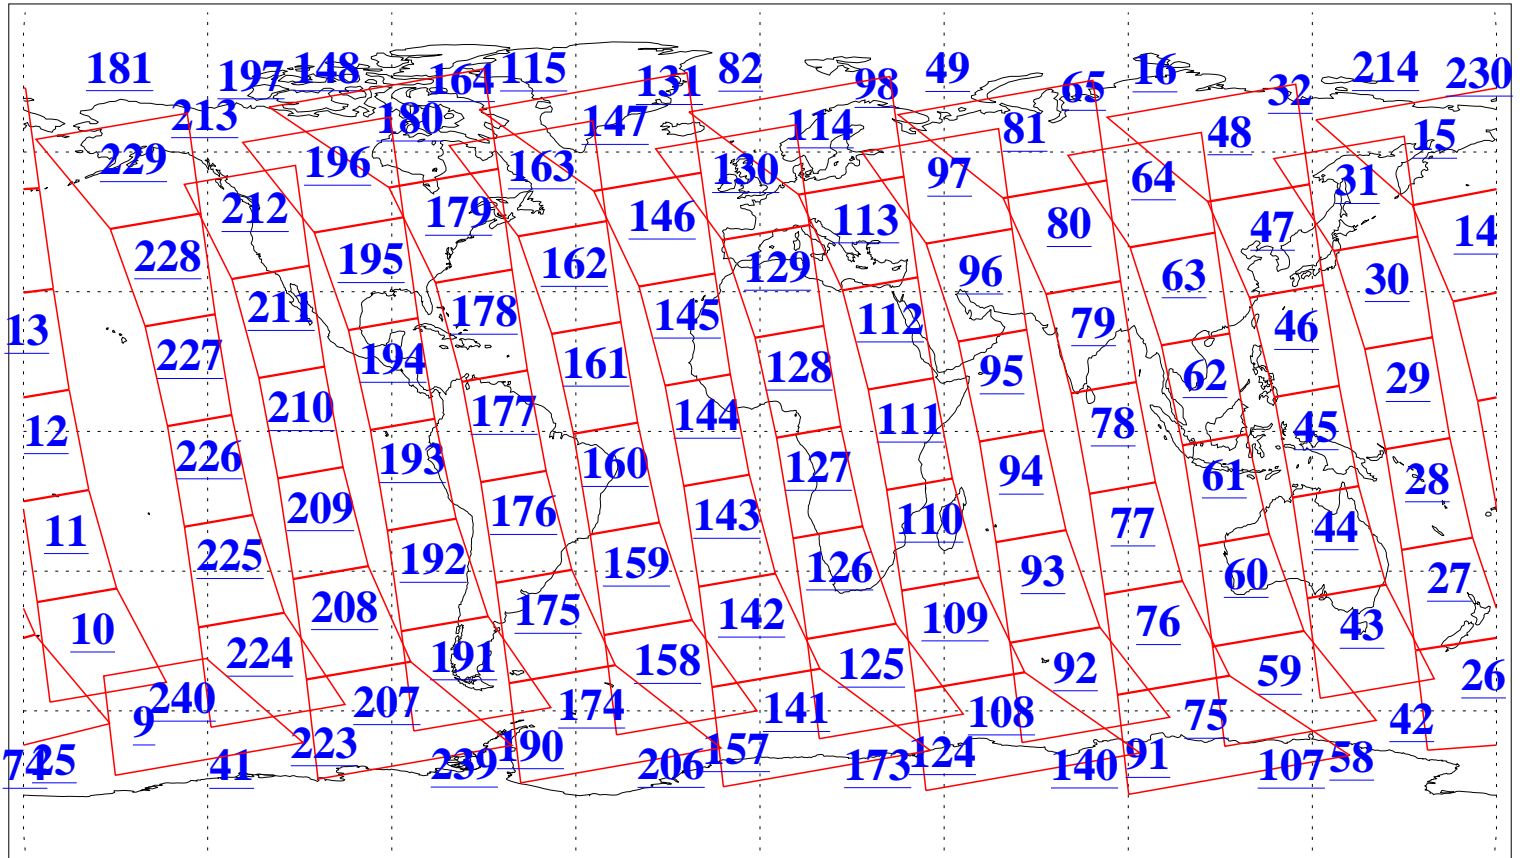

L1B Availability
AMSU Granules: 240
HSB Granules: 0
AIRS Granules: 240

31 Oct 2011
DoY 304
Aqua Day 3467
Granules: 1 to 120

Granules: 121 to 240

Legend: AMSU Available, HSB Available, AIRS Available

L1B Availability
AMSU Granules: 240
HSB Granules: 0
AIRS Granules: 240

31 Oct 2011
DoY 304
Aqua Day 3467
Ascending Granules

Descending Granules

Legend: AMSU Available, HSB Available, AIRS Available

L1B Availability
 AMSU Granules: 240
 HSB Granules: 0
 AIRS Granules: 240

31 Oct 2011
 DoY 304
 Aqua Day 3467

Northern Hemisphere Granules

Southern Hemisphere Granules

Legend: AMSU Available, HSB Available, AIRS Available