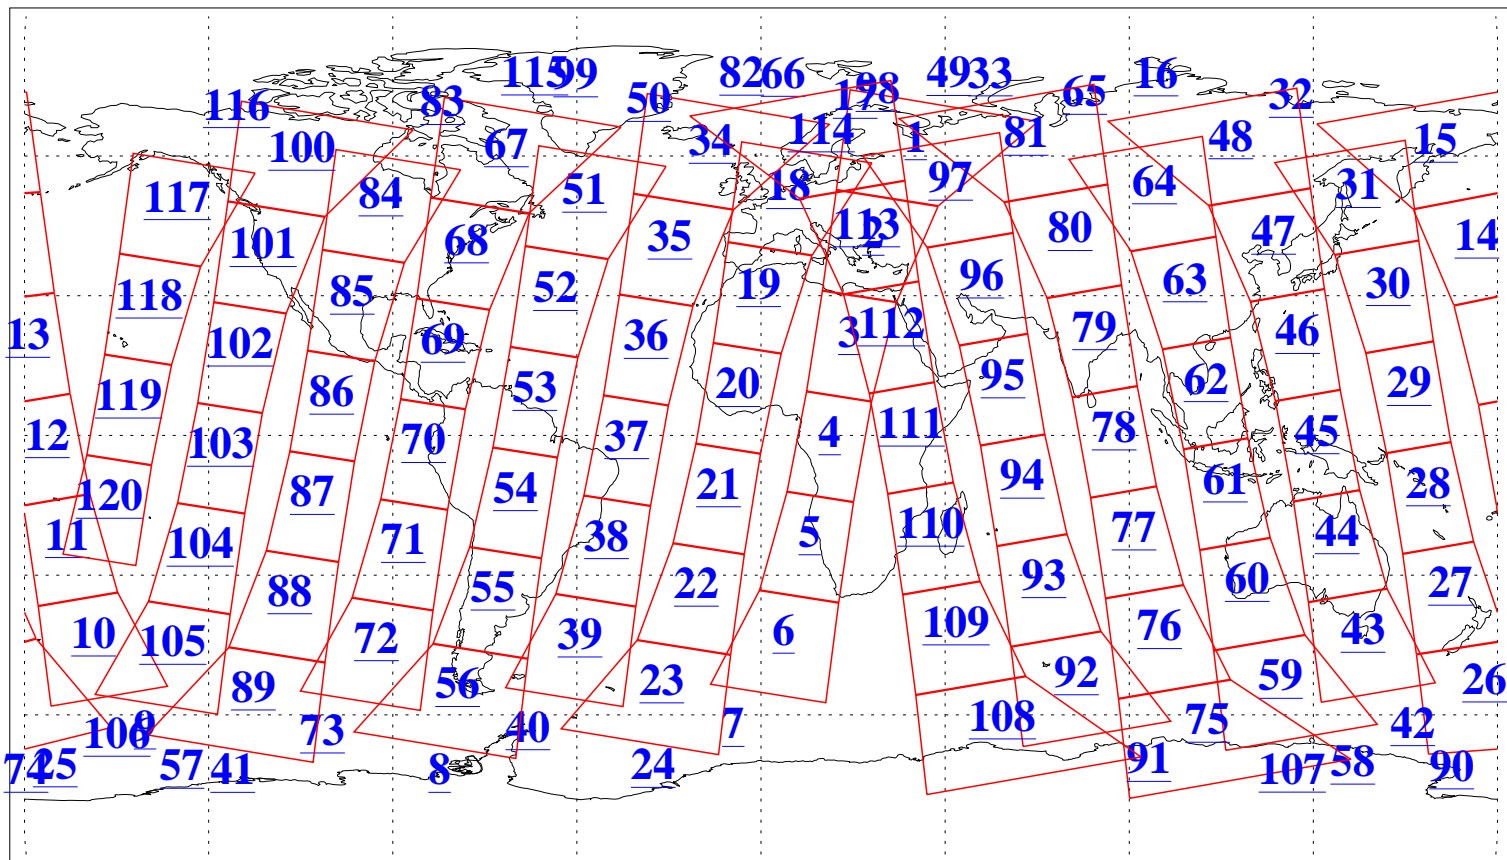

L1B Availability
AMSU Granules: 240
HSB Granules: 0
AIRS Granules: 240

31 Oct 2011
DoY 304
Aqua Day 3467
Granules: 1 to 120

Granules: 121 to 240

Legend: AMSU Available, HSB Available, AIRS Available

L1B Availability
AMSU Granules: 240
HSB Granules: 0
AIRS Granules: 240

31 Oct 2011
DoY 304
Aqua Day 3467
Ascending Granules

Descending Granules

Legend: AMSU Available, HSB Available, AIRS Available

L1B Availability
 AMSU Granules: 240
 HSB Granules: 0
 AIRS Granules: 240

31 Oct 2011
 DoY 304
 Aqua Day 3467

Northern Hemisphere Granules

Southern Hemisphere Granules

Legend: AMSU Available, HSB Available, AIRS Available