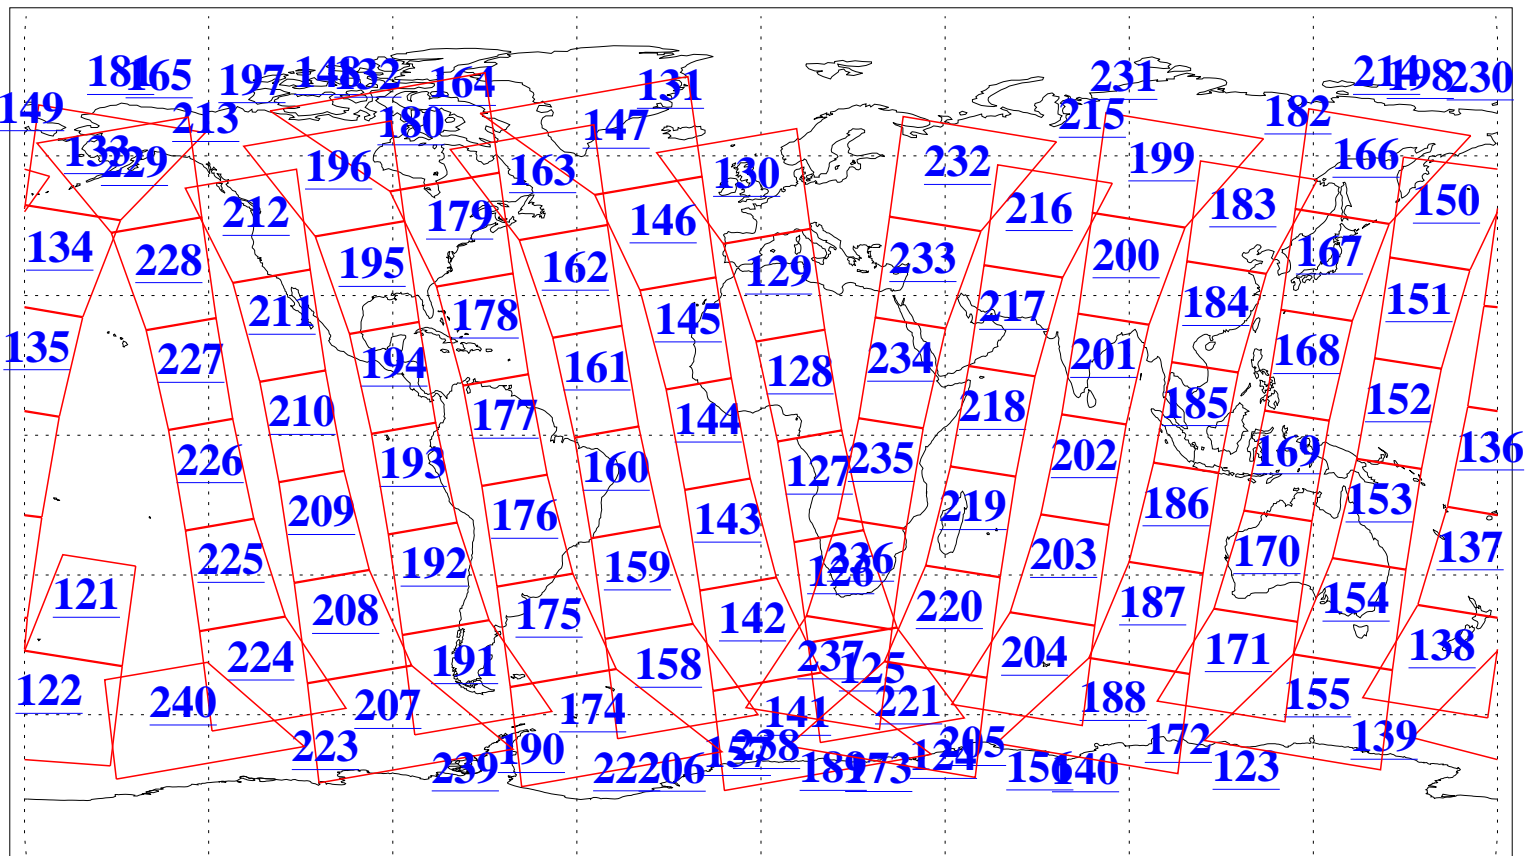

L1B Availability
AMSU Granules: 240
HSB Granules: 0
AIRS Granules: 240

31 Oct 2011
DoY 304
Aqua Day 3467
Granules: 1 to 120

Granules: 121 to 240

Legend: AMSU Available, HSB Available, AIRS Available

L1B Availability
AMSU Granules: 240
HSB Granules: 0
AIRS Granules: 240

31 Oct 2011
DoY 304
Aqua Day 3467
Ascending Granules

Descending Granules

Legend: AMSU Available, HSB Available, AIRS Available

L1B Availability
 AMSU Granules: 240
 HSB Granules: 0
 AIRS Granules: 240

31 Oct 2011
 DoY 304
 Aqua Day 3467

Northern Hemisphere Granules

Southern Hemisphere Granules

Legend: AMSU Available, HSB Available, AIRS Available