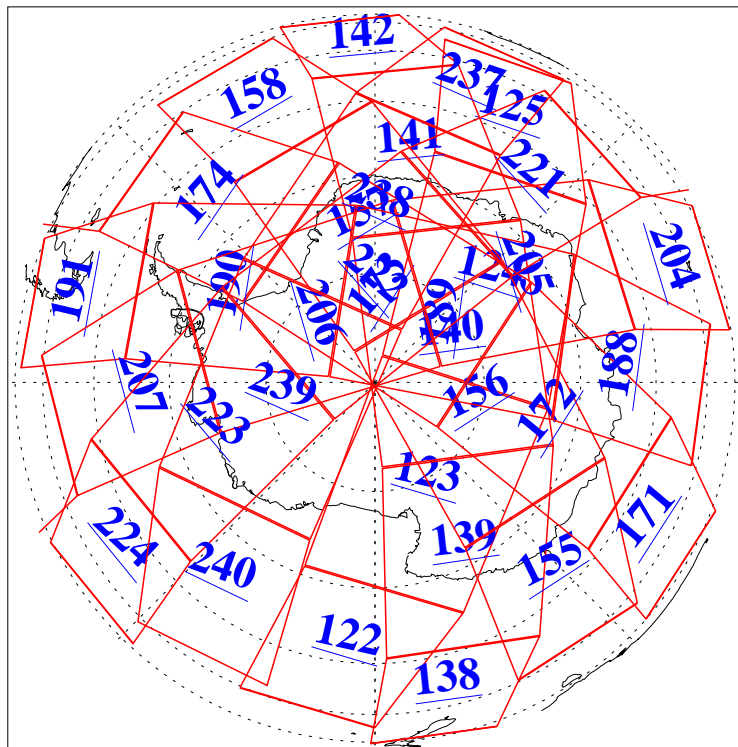

L1B Availability
AMSU Granules: 240
HSB Granules: 0
AIRS Granules: 240

31 Oct 2011
DoY 304
Aqua Day 3467
Granules: 1 to 120

Granules: 121 to 240

Legend: AMSU Available, HSB Available, AIRS Available

L1B Availability
AMSU Granules: 240
HSB Granules: 0
AIRS Granules: 240

31 Oct 2011
DoY 304
Aqua Day 3467
Ascending Granules

Descending Granules

Legend: AMSU Available, HSB Available, AIRS Available

L1B Availability
 AMSU Granules: 240
 HSB Granules: 0
 AIRS Granules: 240

31 Oct 2011
 DoY 304
 Aqua Day 3467

Northern Hemisphere Granules

Southern Hemisphere Granules

Legend: AMSU Available, HSB Available, AIRS Available