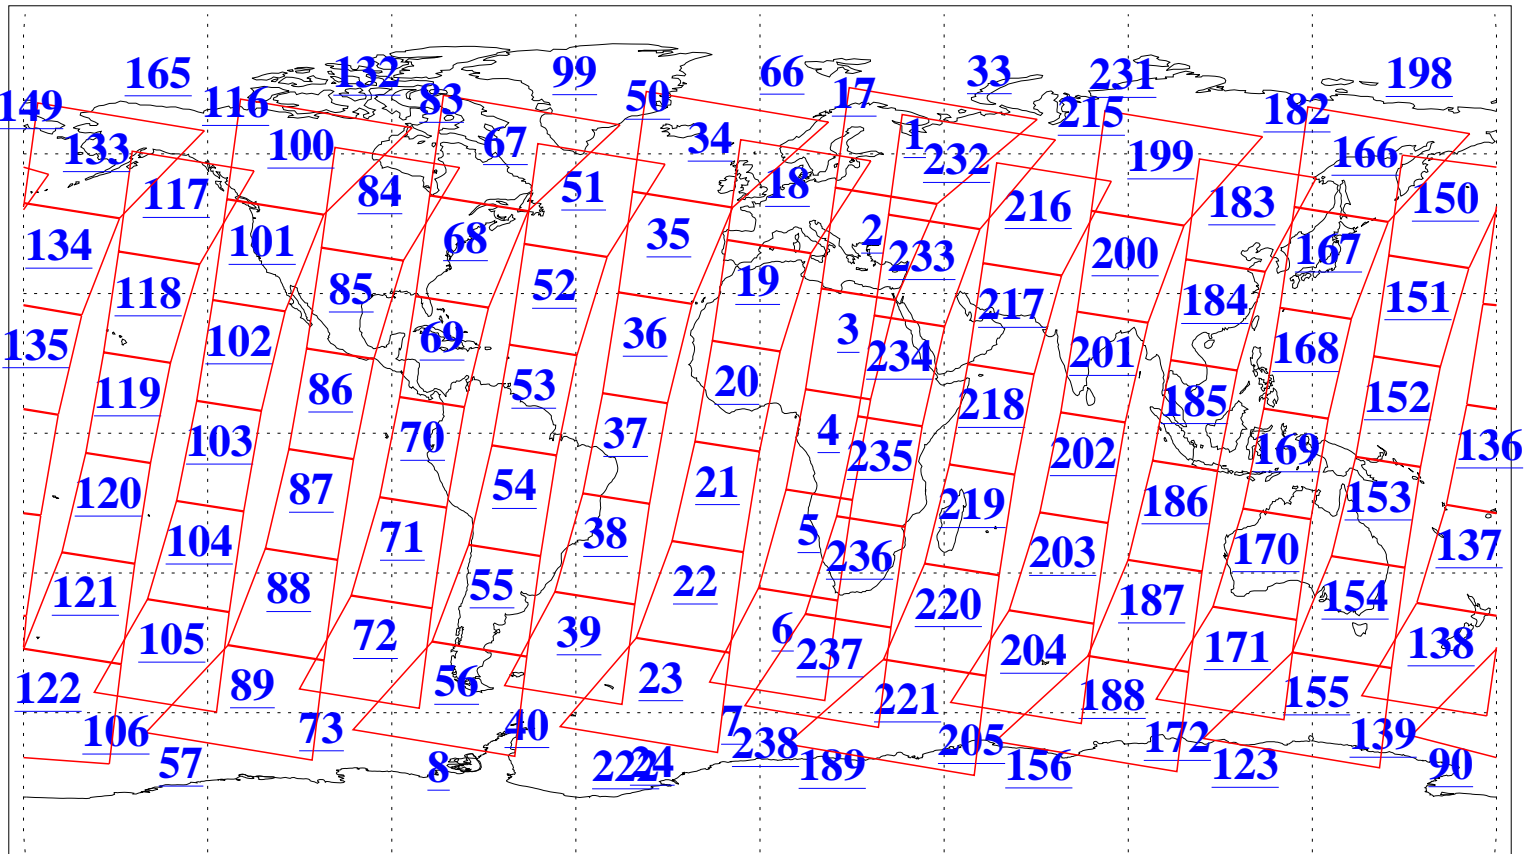

L1B Availability
AMSU Granules: 240
HSB Granules: 0
AIRS Granules: 240

31 Oct 2011
DoY 304
Aqua Day 3467
Granules: 1 to 120

Granules: 121 to 240

Legend: AMSU Available, HSB Available, AIRS Available

L1B Availability
AMSU Granules: 240
HSB Granules: 0
AIRS Granules: 240

31 Oct 2011
DoY 304
Aqua Day 3467
Ascending Granules

Descending Granules

Legend: AMSU Available, HSB Available, AIRS Available

L1B Availability
 AMSU Granules: 240
 HSB Granules: 0
 AIRS Granules: 240

31 Oct 2011
 DoY 304
 Aqua Day 3467

Northern Hemisphere Granules

Southern Hemisphere Granules

Legend: AMSU Available, HSB Available, AIRS Available