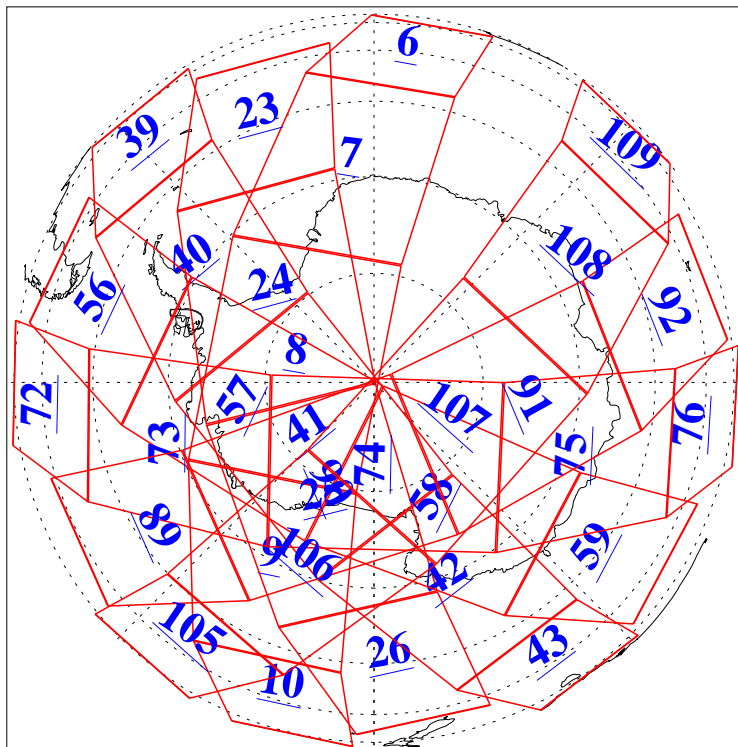

L1B Availability
AMSU Granules: 240
HSB Granules: 0
AIRS Granules: 240

31 Oct 2011
DoY 304
Aqua Day 3467
Granules: 1 to 120

Granules: 121 to 240

Legend: AMSU Available, HSB Available, AIRS Available

L1B Availability
AMSU Granules: 240
HSB Granules: 0
AIRS Granules: 240

31 Oct 2011
DoY 304
Aqua Day 3467
Ascending Granules

Descending Granules

Legend: AMSU Available, HSB Available, AIRS Available

L1B Availability
 AMSU Granules: 240
 HSB Granules: 0
 AIRS Granules: 240

31 Oct 2011
 DoY 304
 Aqua Day 3467

Northern Hemisphere Granules

Southern Hemisphere Granules

Legend: AMSU Available, HSB Available, AIRS Available