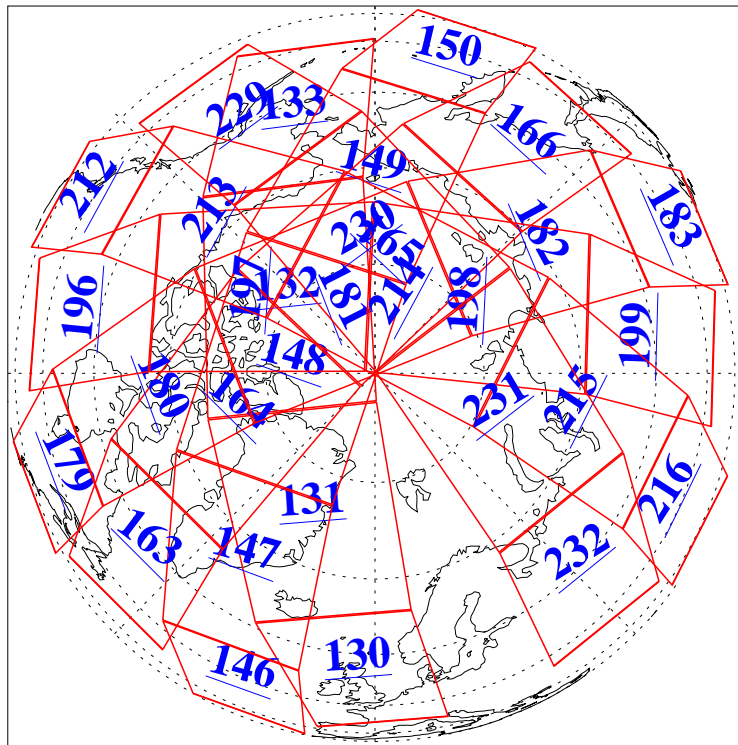

31 Oct 2011
DoY 304
Aqua Day 3467
Ascending Granules

Descending Granules

Legend: AMSU Available, HSB Available, AIRS Available

L1B Availability
 AMSU Granules: 240
 HSB Granules: 0
 AIRS Granules: 240

31 Oct 2011
 DoY 304
 Aqua Day 3467

Northern Hemisphere Granules

Southern Hemisphere Granules

Legend: AMSU Available, HSB Available, AIRS Available