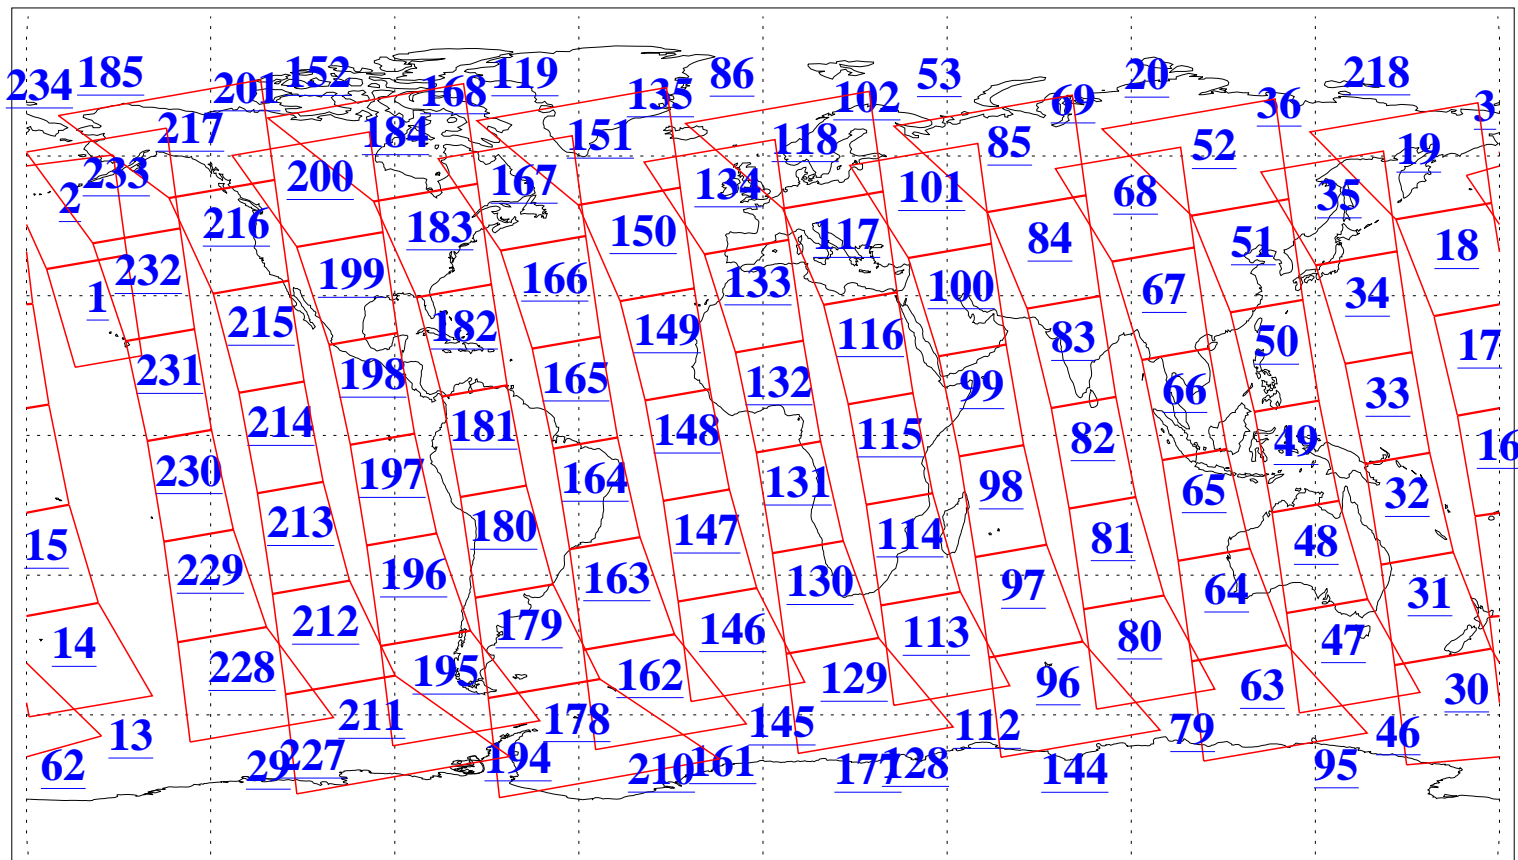

L1B Availability
AMSU Granules: 240
HSB Granules: 0
AIRS Granules: 240

27 Oct 2011
DoY 300
Aqua Day 3463
Granules: 1 to 120

Granules: 121 to 240

Legend: AMSU Available, HSB Available, AIRS Available

L1B Availability
AMSU Granules: 240
HSB Granules: 0
AIRS Granules: 240

27 Oct 2011
DoY 300
Aqua Day 3463
Ascending Granules

Descending Granules

Legend: AMSU Available, HSB Available, AIRS Available

L1B Availability
 AMSU Granules: 240
 HSB Granules: 0
 AIRS Granules: 240

27 Oct 2011
 DoY 300
 Aqua Day 3463

Northern Hemisphere Granules

Southern Hemisphere Granules

Legend: AMSU Available, HSB Available, AIRS Available