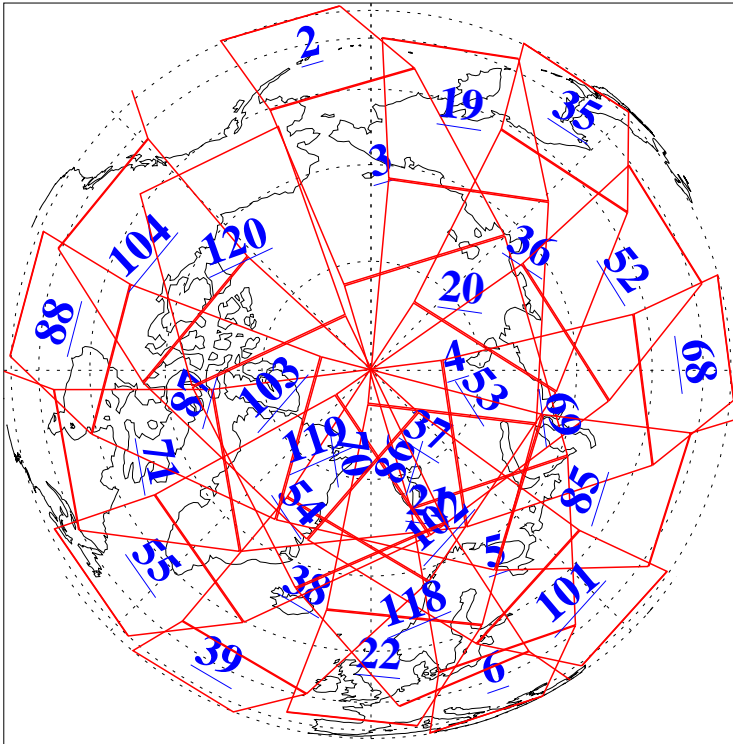

L1B Availability
AMSU Granules: 240
HSB Granules: 0
AIRS Granules: 240

27 Oct 2011
DoY 300
Aqua Day 3463
Granules: 1 to 120

Granules: 121 to 240

Legend: AMSU Available, HSB Available, AIRS Available

L1B Availability
AMSU Granules: 240
HSB Granules: 0
AIRS Granules: 240

27 Oct 2011
DoY 300
Aqua Day 3463
Ascending Granules

Descending Granules

Legend: AMSU Available, HSB Available, AIRS Available

L1B Availability
 AMSU Granules: 240
 HSB Granules: 0
 AIRS Granules: 240

27 Oct 2011
 DoY 300
 Aqua Day 3463

Northern Hemisphere Granules

Southern Hemisphere Granules

Legend: AMSU Available, HSB Available, AIRS Available