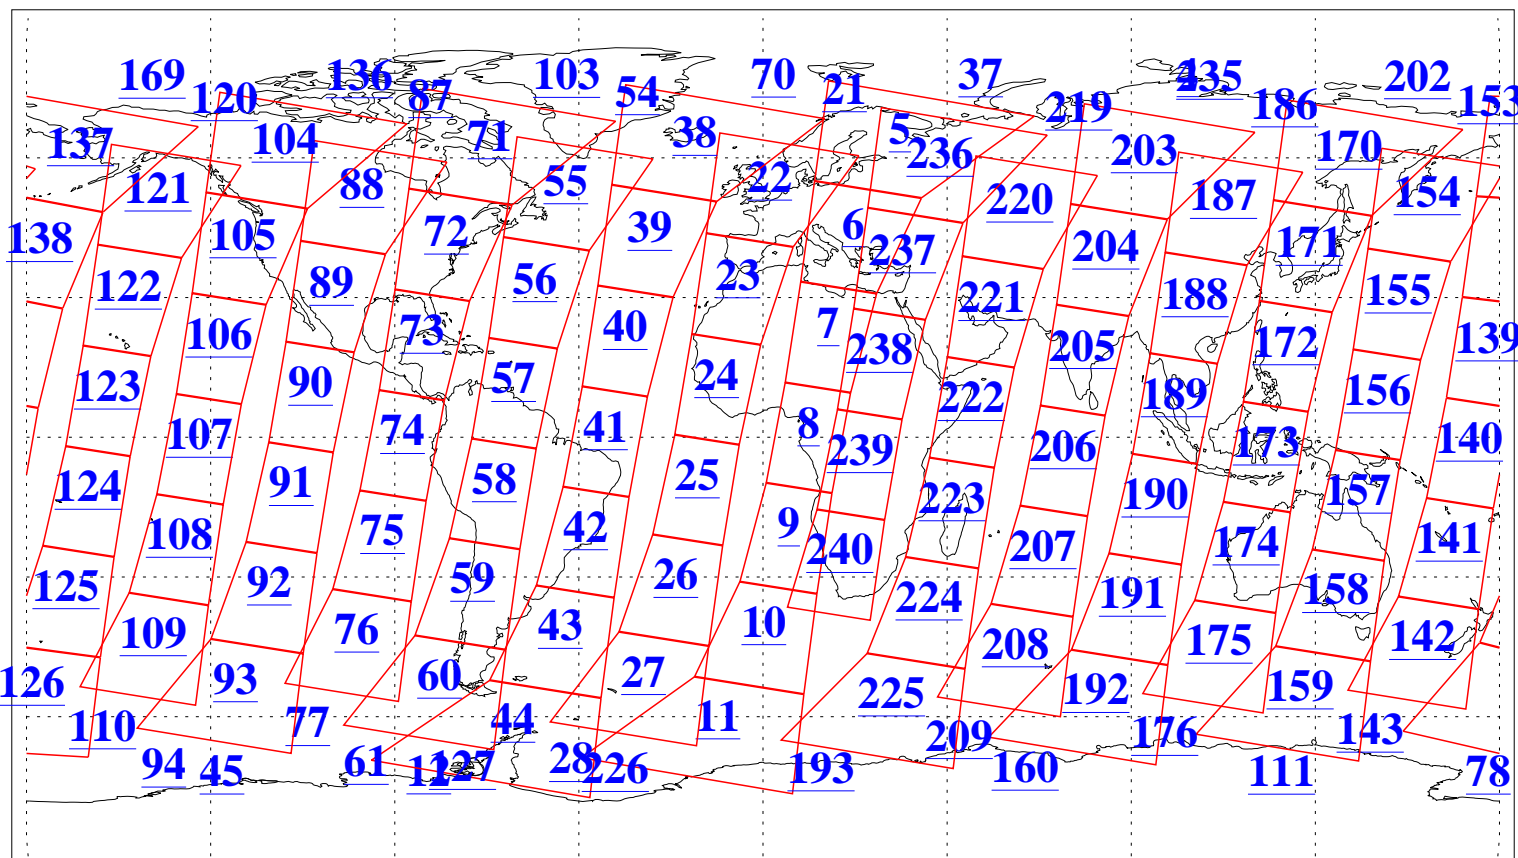

L1B Availability
AMSU Granules: 240
HSB Granules: 0
AIRS Granules: 240

27 Oct 2011
DoY 300
Aqua Day 3463
Granules: 1 to 120

Granules: 121 to 240

Legend: AMSU Available, HSB Available, AIRS Available

L1B Availability
AMSU Granules: 240
HSB Granules: 0
AIRS Granules: 240

27 Oct 2011
DoY 300
Aqua Day 3463
Ascending Granules

Descending Granules

Legend: AMSU Available, HSB Available, AIRS Available

L1B Availability
 AMSU Granules: 240
 HSB Granules: 0
 AIRS Granules: 240

27 Oct 2011
 DoY 300
 Aqua Day 3463