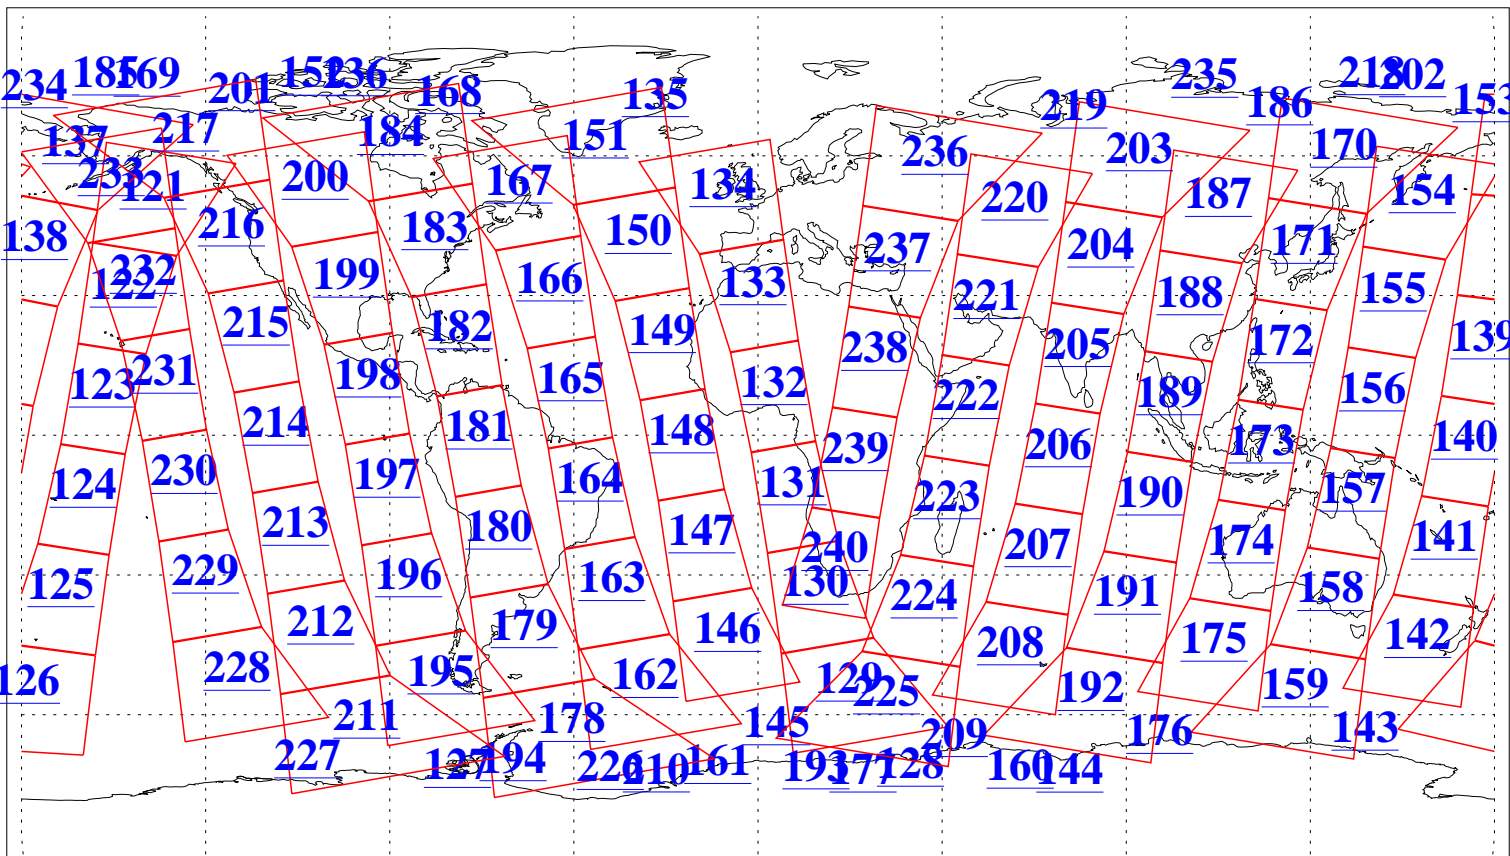

L1B Availability
AMSU Granules: 240
HSB Granules: 0
AIRS Granules: 240

27 Oct 2011
DoY 300
Aqua Day 3463
Granules: 1 to 120

Granules: 121 to 240

Legend: AMSU Available, HSB Available, AIRS Available

L1B Availability
AMSU Granules: 240
HSB Granules: 0
AIRS Granules: 240

27 Oct 2011
DoY 300
Aqua Day 3463
Ascending Granules

Descending Granules

Legend: AMSU Available, HSB Available, AIRS Available

L1B Availability
 AMSU Granules: 240
 HSB Granules: 0
 AIRS Granules: 240

27 Oct 2011
 DoY 300
 Aqua Day 3463

Northern Hemisphere Granules

Southern Hemisphere Granules

Legend: AMSU Available, HSB Available, AIRS Available