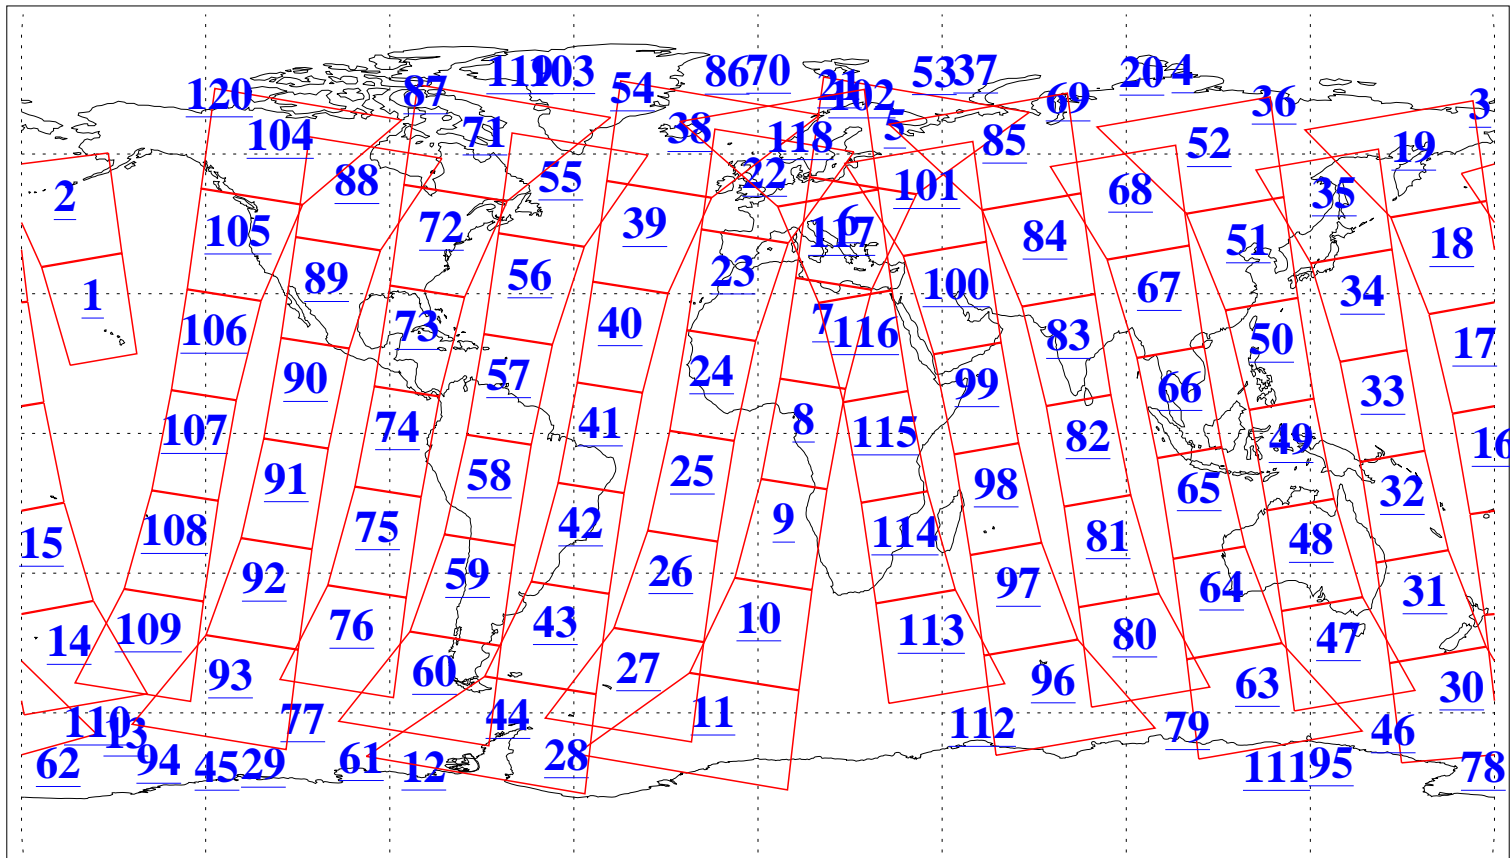

L1B Availability
AMSU Granules: 240
HSB Granules: 0
AIRS Granules: 240

27 Oct 2011
DoY 300
Aqua Day 3463
Granules: 1 to 120

Granules: 121 to 240

Legend: AMSU Available, HSB Available, AIRS Available

L1B Availability
AMSU Granules: 240
HSB Granules: 0
AIRS Granules: 240

27 Oct 2011
DoY 300
Aqua Day 3463
Ascending Granules

Descending Granules

Legend: AMSU Available, HSB Available, AIRS Available

L1B Availability
 AMSU Granules: 240
 HSB Granules: 0
 AIRS Granules: 240

27 Oct 2011
 DoY 300
 Aqua Day 3463

Northern Hemisphere Granules

Southern Hemisphere Granules

Legend: AMSU Available, HSB Available, AIRS Available