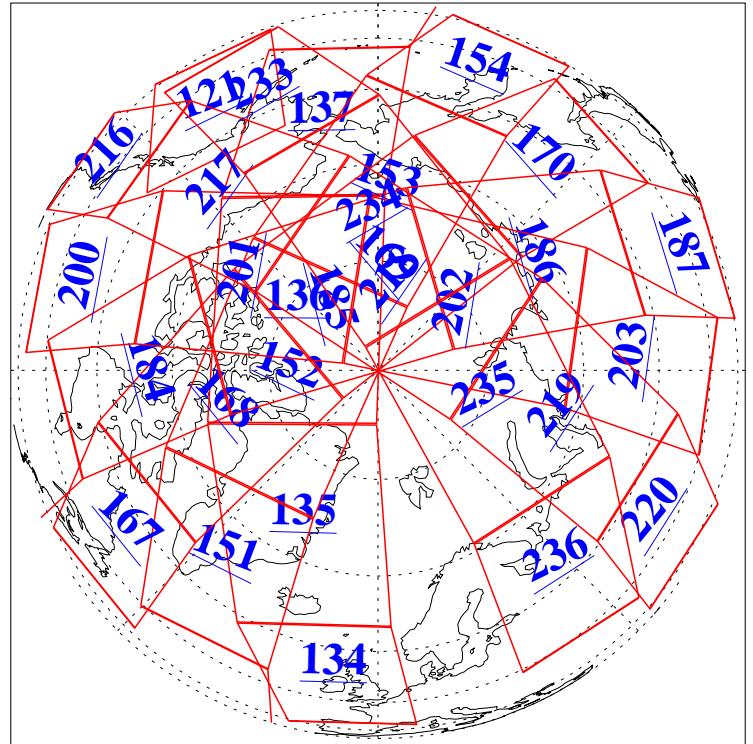

27 Oct 2011
DoY 300
Aqua Day 3463
Ascending Granules

Descending Granules

Legend: AMSU Available, HSB Available, AIRS Available

L1B Availability
 AMSU Granules: 240
 HSB Granules: 0
 AIRS Granules: 240

27 Oct 2011
 DoY 300
 Aqua Day 3463

Northern Hemisphere Granules

Southern Hemisphere Granules

Legend: AMSU Available, HSB Available, AIRS Available