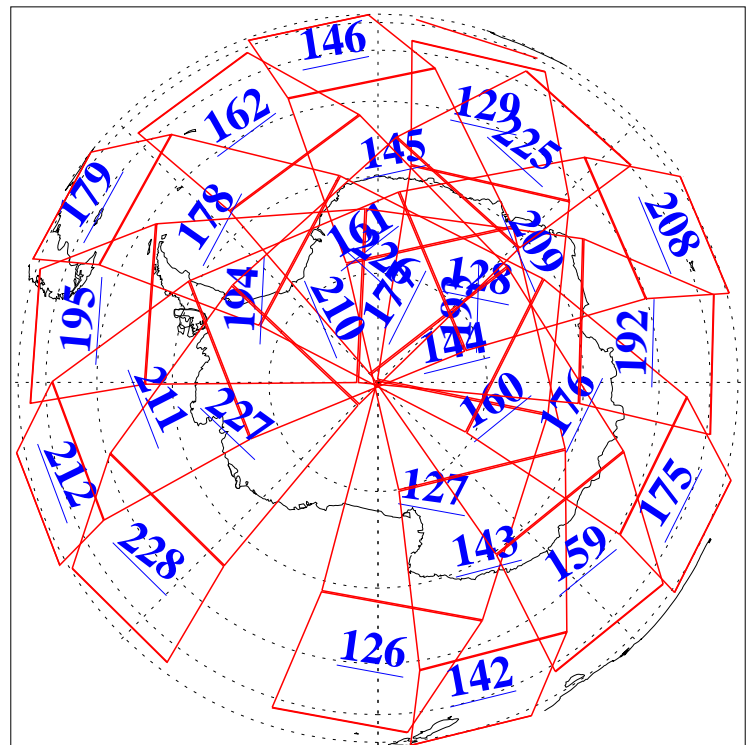

27 Oct 2011
DoY 300
Aqua Day 3463
Ascending Granules

Descending Granules

Legend: AMSU Available, HSB Available, AIRS Available

L1B Availability
 AMSU Granules: 240
 HSB Granules: 0
 AIRS Granules: 240

27 Oct 2011
 DoY 300
 Aqua Day 3463

Northern Hemisphere Granules

Southern Hemisphere Granules

Legend: AMSU Available, HSB Available, AIRS Available