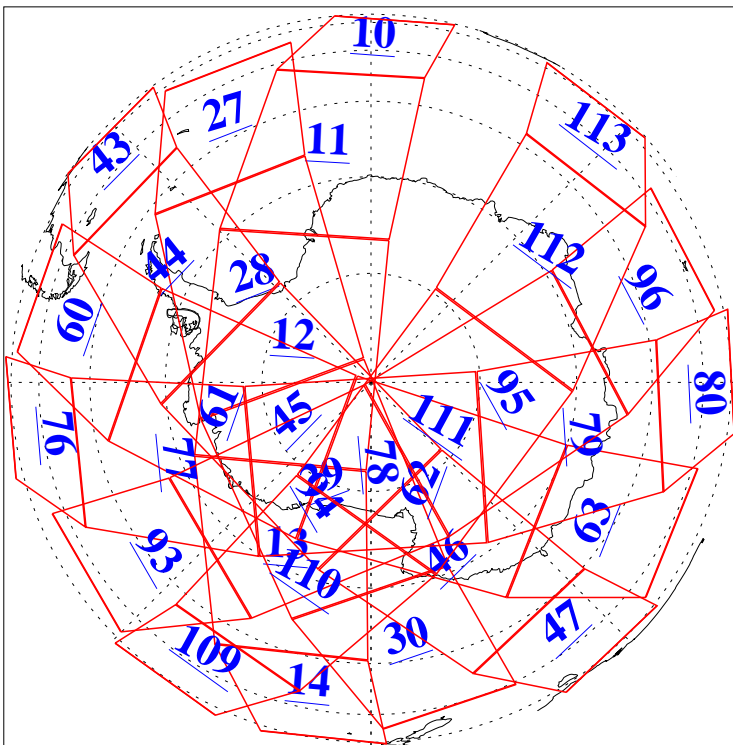

L1B Availability
AMSU Granules: 240
HSB Granules: 0
AIRS Granules: 240

27 Oct 2011
DoY 300
Aqua Day 3463
Granules: 1 to 120

Granules: 121 to 240

Legend: AMSU Available, HSB Available, AIRS Available

L1B Availability
AMSU Granules: 240
HSB Granules: 0
AIRS Granules: 240

27 Oct 2011
DoY 300
Aqua Day 3463
Ascending Granules

Descending Granules

Legend: AMSU Available, HSB Available, AIRS Available

L1B Availability
 AMSU Granules: 240
 HSB Granules: 0
 AIRS Granules: 240

27 Oct 2011
 DoY 300
 Aqua Day 3463

Northern Hemisphere Granules

Southern Hemisphere Granules

Legend: AMSU Available, HSB Available, AIRS Available