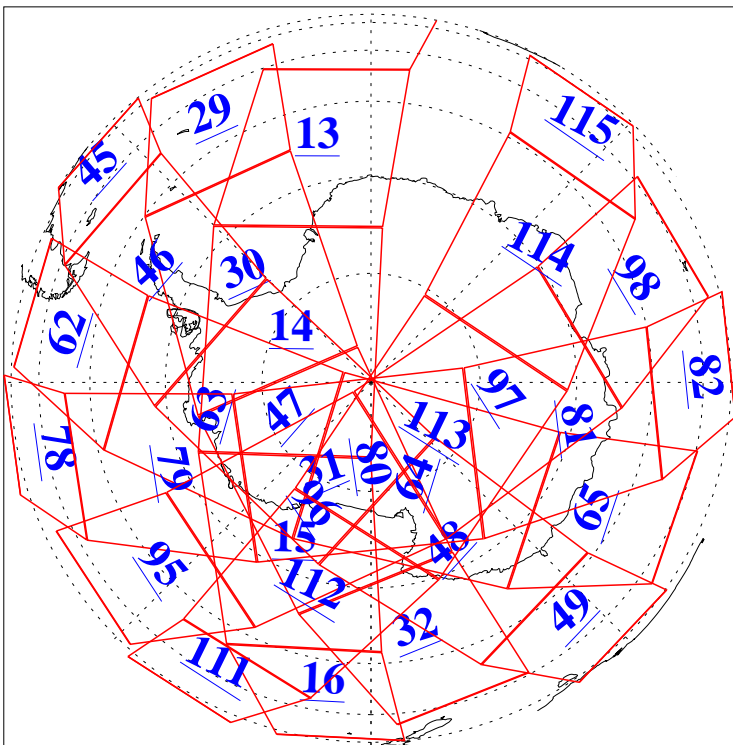

L1B Availability  
AMSU Granules: 240  
HSB Granules: 0  
AIRS Granules: 214

25 Oct 2011  
DoY 298  
Aqua Day 3461  
Granules: 1 to 120

Granules: 121 to 240

Legend: AMSU Available, HSB Available, AIRS Available

L1B Availability  
AMSU Granules: 240  
HSB Granules: 0  
AIRS Granules: 214

25 Oct 2011  
DoY 298  
Aqua Day 3461

Ascending Granules

Descending Granules

Legend: AMSU Available, HSB Available, AIRS Available

L1B Availability  
 AMSU Granules: 240  
 HSB Granules: 0  
 AIRS Granules: 214

25 Oct 2011  
 DoY 298  
 Aqua Day 3461

Northern Hemisphere Granules

Southern Hemisphere Granules

Legend: AMSU Available, HSB Available, AIRS Available