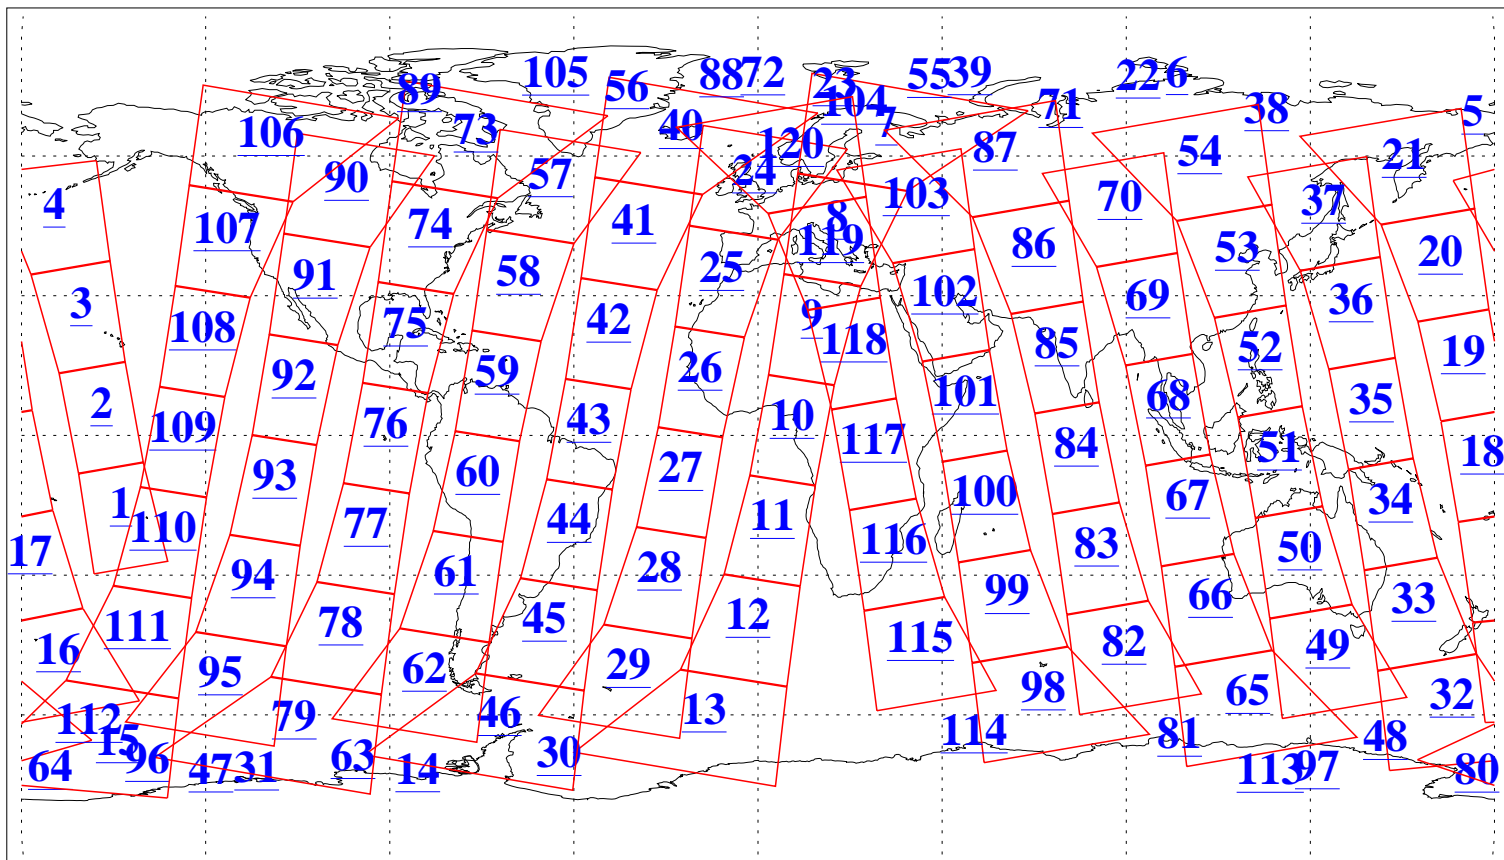

L1B Availability  
AMSU Granules: 240  
HSB Granules: 0  
AIRS Granules: 214

25 Oct 2011  
DoY 298  
Aqua Day 3461  
Granules: 1 to 120

Granules: 121 to 240

Legend: AMSU Available, HSB Available, AIRS Available

L1B Availability  
AMSU Granules: 240  
HSB Granules: 0  
AIRS Granules: 214

25 Oct 2011  
DoY 298  
Aqua Day 3461

Ascending Granules

Descending Granules

Legend: AMSU Available, HSB Available, AIRS Available

L1B Availability  
 AMSU Granules: 240  
 HSB Granules: 0  
 AIRS Granules: 214

25 Oct 2011  
 DoY 298  
 Aqua Day 3461

Northern Hemisphere Granules

Southern Hemisphere Granules

Legend: AMSU Available, HSB Available, AIRS Available