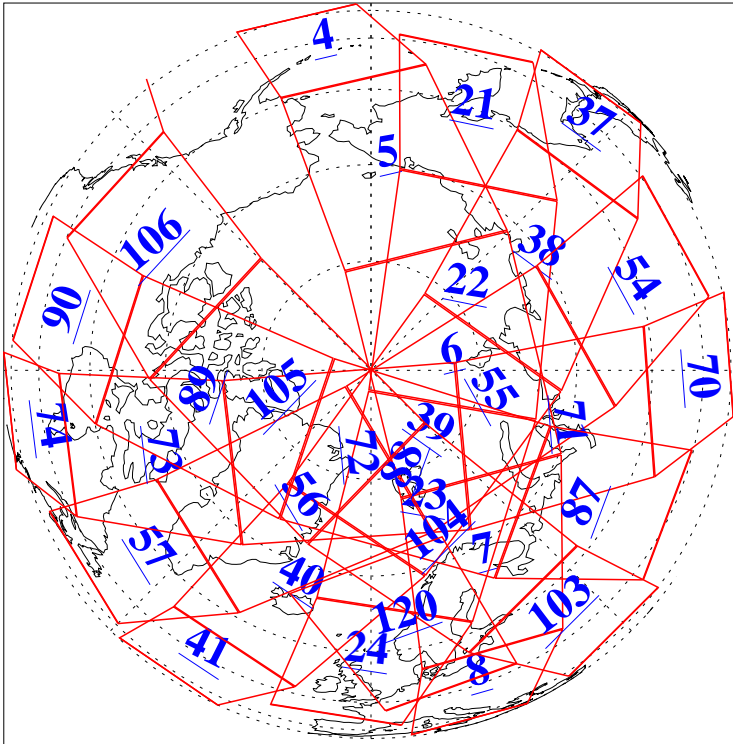

L1B Availability  
AMSU Granules: 240  
HSB Granules: 0  
AIRS Granules: 214

25 Oct 2011  
DoY 298  
Aqua Day 3461  
Granules: 1 to 120

Granules: 121 to 240

Legend: AMSU Available, HSB Available, AIRS Available

L1B Availability  
AMSU Granules: 240  
HSB Granules: 0  
AIRS Granules: 214

25 Oct 2011  
DoY 298  
Aqua Day 3461

Ascending Granules

Descending Granules

Legend: AMSU Available, HSB Available, AIRS Available

L1B Availability  
 AMSU Granules: 240  
 HSB Granules: 0  
 AIRS Granules: 214

25 Oct 2011  
 DoY 298  
 Aqua Day 3461

Northern Hemisphere Granules

Southern Hemisphere Granules

Legend: AMSU Available, HSB Available, AIRS Available