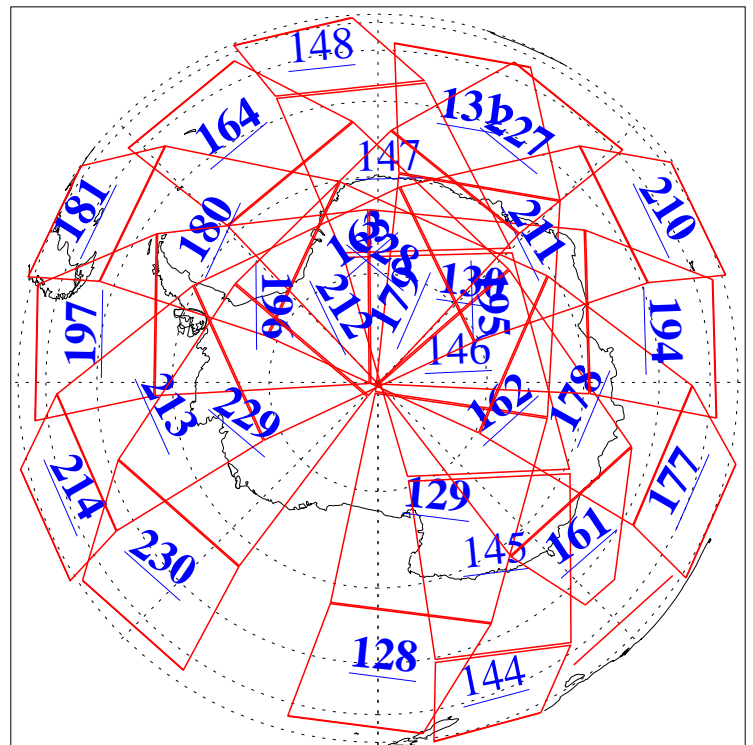

L1B Availability  
AMSU Granules: 240  
HSB Granules: 0  
AIRS Granules: 214

25 Oct 2011  
DoY 298  
Aqua Day 3461

Ascending Granules

Descending Granules

Legend: AMSU Available, HSB Available, AIRS Available

L1B Availability  
 AMSU Granules: 240  
 HSB Granules: 0  
 AIRS Granules: 214

25 Oct 2011  
 DoY 298  
 Aqua Day 3461

Northern Hemisphere Granules

Southern Hemisphere Granules

Legend: AMSU Available, HSB Available, AIRS Available