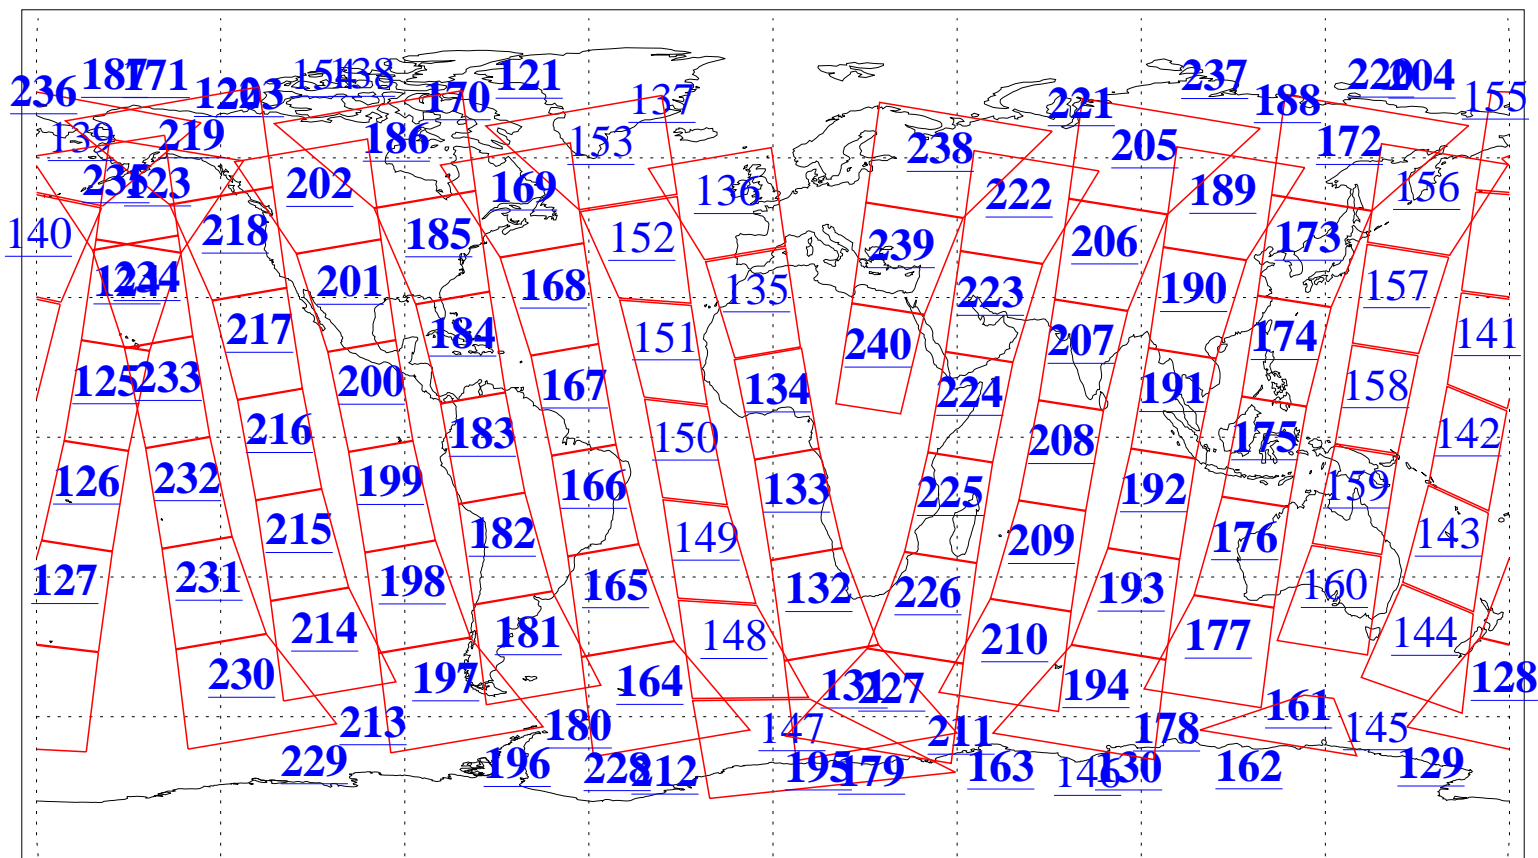

L1B Availability  
AMSU Granules: 240  
HSB Granules: 0  
AIRS Granules: 214

25 Oct 2011  
DoY 298  
Aqua Day 3461  
Granules: 1 to 120

Granules: 121 to 240

Legend: AMSU Available, HSB Available, AIRS Available

L1B Availability  
AMSU Granules: 240  
HSB Granules: 0  
AIRS Granules: 214

25 Oct 2011  
DoY 298  
Aqua Day 3461

Ascending Granules

Descending Granules

Legend: AMSU Available, HSB Available, AIRS Available