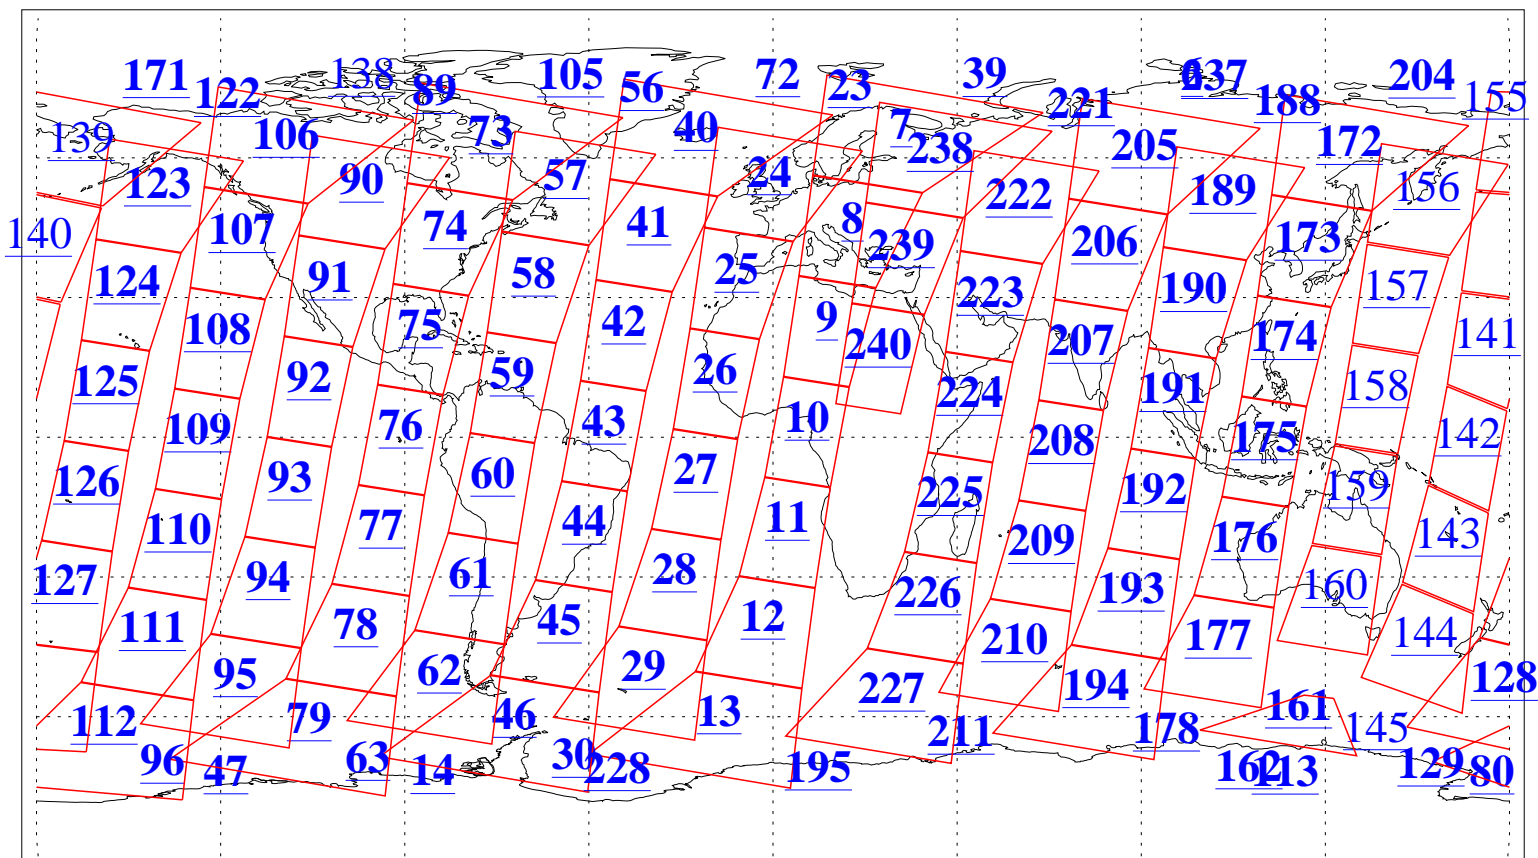

L1B Availability  
AMSU Granules: 240  
HSB Granules: 0  
AIRS Granules: 214

25 Oct 2011  
DoY 298  
Aqua Day 3461  
Granules: 1 to 120

Granules: 121 to 240

Legend: AMSU Available, HSB Available, AIRS Available

L1B Availability  
AMSU Granules: 240  
HSB Granules: 0  
AIRS Granules: 214

25 Oct 2011  
DoY 298  
Aqua Day 3461

Ascending Granules

Descending Granules

Legend: AMSU Available, HSB Available, AIRS Available