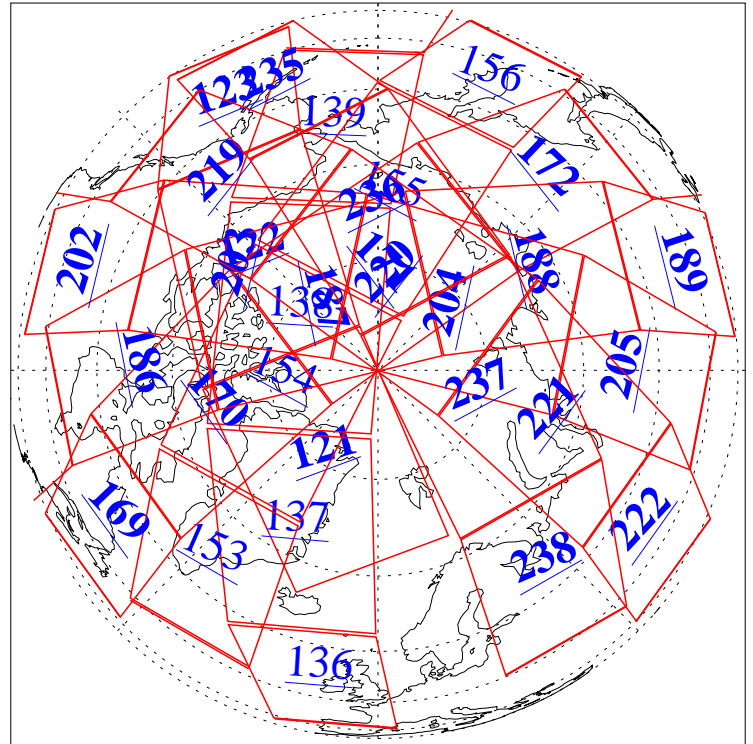

L1B Availability  
AMSU Granules: 240  
HSB Granules: 0  
AIRS Granules: 214

25 Oct 2011  
DoY 298  
Aqua Day 3461  
Granules: 1 to 120

Granules: 121 to 240

Legend: AMSU Available, HSB Available, AIRS Available

L1B Availability  
AMSU Granules: 240  
HSB Granules: 0  
AIRS Granules: 214

25 Oct 2011  
DoY 298  
Aqua Day 3461

Ascending Granules

Descending Granules

Legend: AMSU Available, HSB Available, AIRS Available

L1B Availability  
 AMSU Granules: 240  
 HSB Granules: 0  
 AIRS Granules: 214

25 Oct 2011  
 DoY 298  
 Aqua Day 3461

Northern Hemisphere Granules

Southern Hemisphere Granules

Legend: AMSU Available, HSB Available, AIRS Available