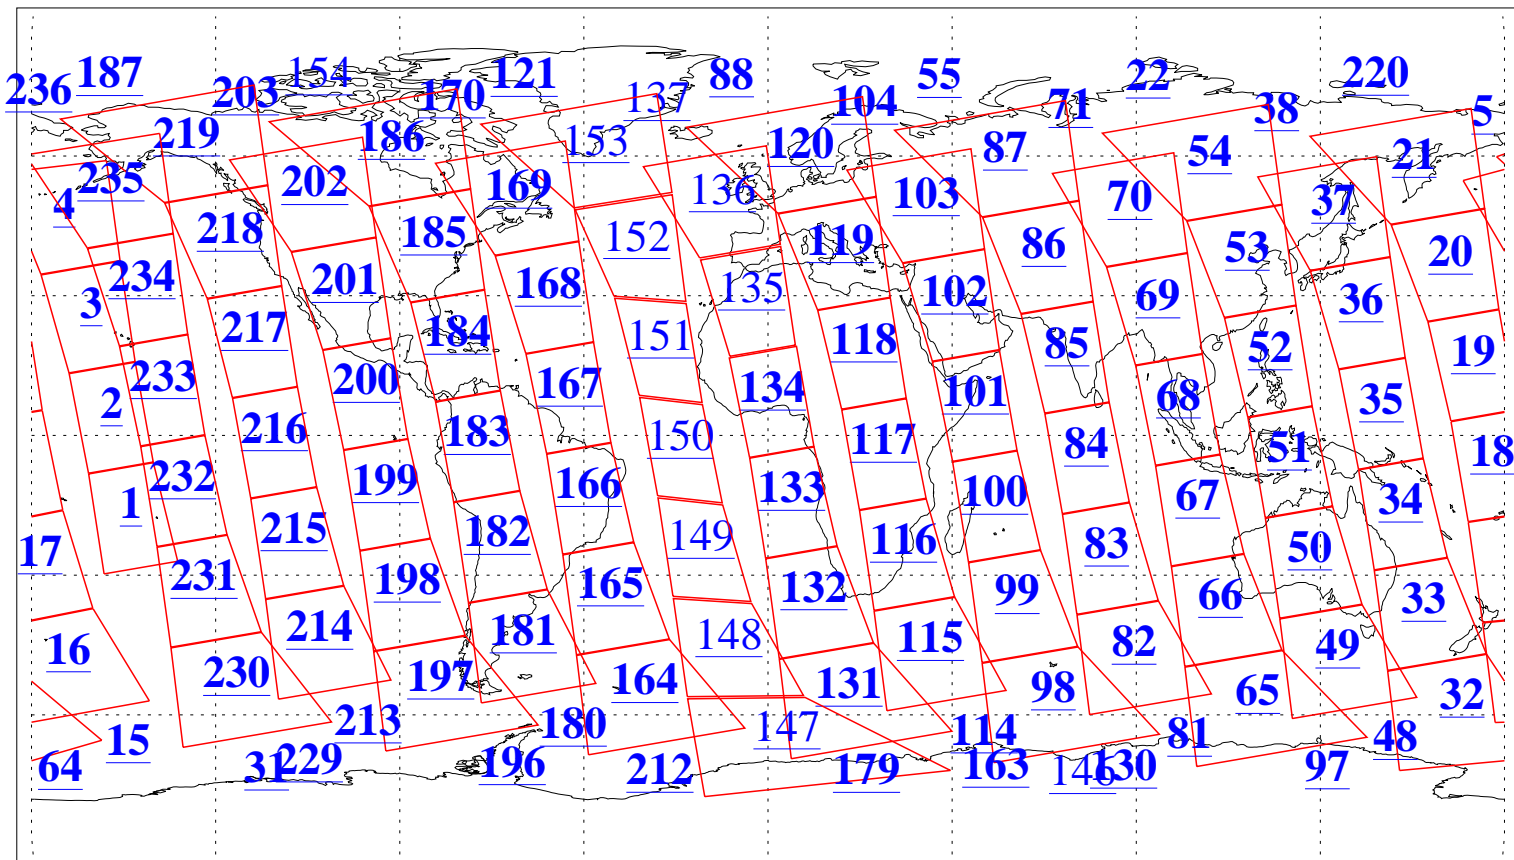

L1B Availability  
AMSU Granules: 240  
HSB Granules: 0  
AIRS Granules: 214

25 Oct 2011  
DoY 298  
Aqua Day 3461  
Granules: 1 to 120

Granules: 121 to 240

Legend: AMSU Available, HSB Available, AIRS Available

L1B Availability  
AMSU Granules: 240  
HSB Granules: 0  
AIRS Granules: 214

25 Oct 2011  
DoY 298  
Aqua Day 3461

Ascending Granules

Descending Granules

Legend: AMSU Available, HSB Available, AIRS Available

L1B Availability  
 AMSU Granules: 240  
 HSB Granules: 0  
 AIRS Granules: 214

25 Oct 2011  
 DoY 298  
 Aqua Day 3461

Northern Hemisphere Granules

Southern Hemisphere Granules

Legend: AMSU Available, HSB Available, AIRS Available