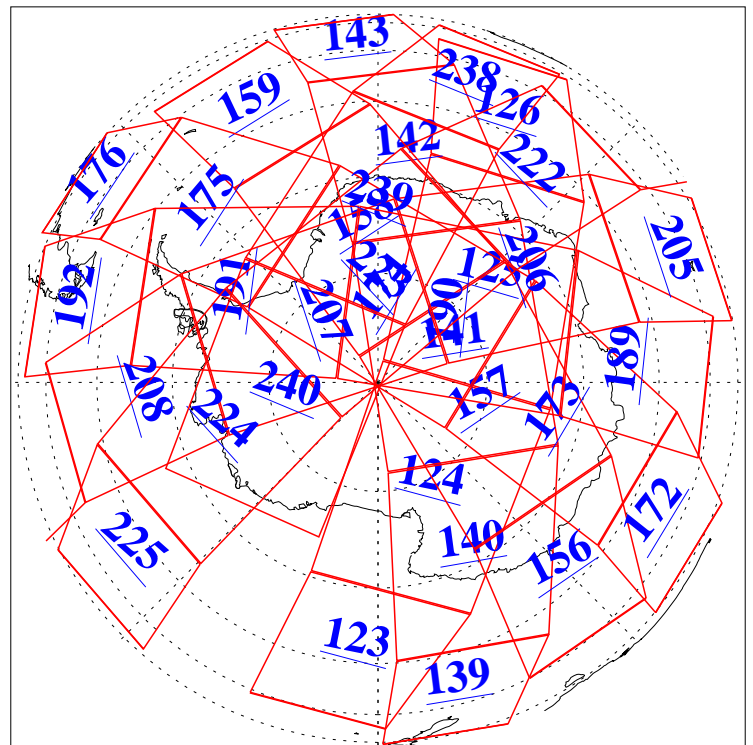

L1B Availability
AMSU Granules: 240
HSB Granules: 0
AIRS Granules: 240

22 Oct 2011
DoY 295
Aqua Day 3458
Granules: 1 to 120

Granules: 121 to 240

Legend: AMSU Available, HSB Available, AIRS Available

L1B Availability
AMSU Granules: 240
HSB Granules: 0
AIRS Granules: 240

22 Oct 2011
DoY 295
Aqua Day 3458

Ascending Granules

Descending Granules

Legend: AMSU Available, HSB Available, AIRS Available

L1B Availability
 AMSU Granules: 240
 HSB Granules: 0
 AIRS Granules: 240

22 Oct 2011
 DoY 295
 Aqua Day 3458

Northern Hemisphere Granules

Southern Hemisphere Granules

Legend: AMSU Available, HSB Available, AIRS Available