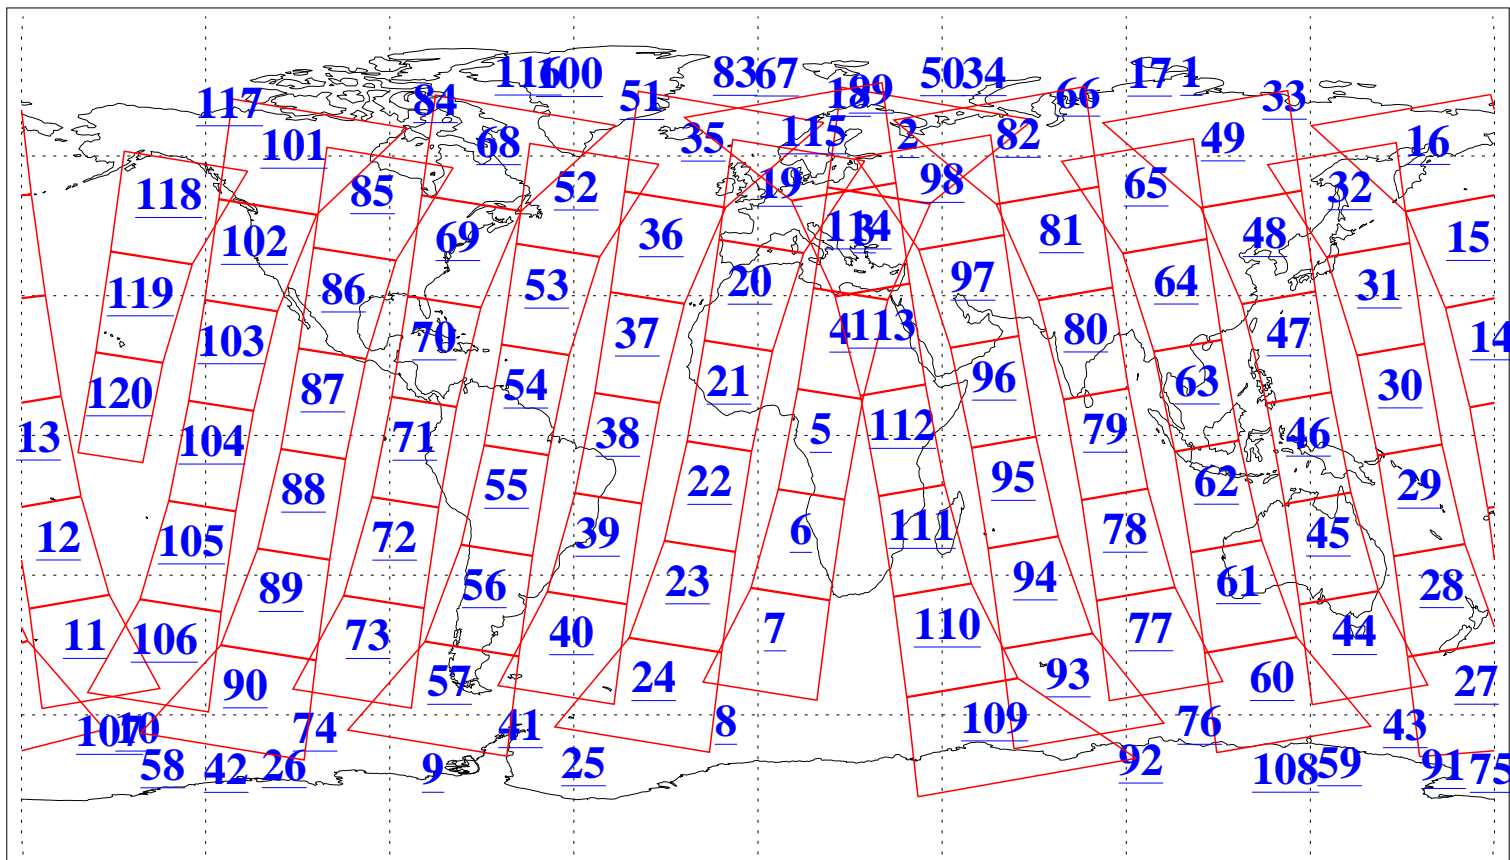

L1B Availability
AMSU Granules: 240
HSB Granules: 0
AIRS Granules: 240

22 Oct 2011
DoY 295
Aqua Day 3458
Granules: 1 to 120

Granules: 121 to 240

Legend: AMSU Available, HSB Available, AIRS Available

L1B Availability
AMSU Granules: 240
HSB Granules: 0
AIRS Granules: 240

22 Oct 2011
DoY 295
Aqua Day 3458

Ascending Granules

Descending Granules

Legend: AMSU Available, HSB Available, AIRS Available

L1B Availability
 AMSU Granules: 240
 HSB Granules: 0
 AIRS Granules: 240

22 Oct 2011
 DoY 295
 Aqua Day 3458

Northern Hemisphere Granules

Southern Hemisphere Granules

Legend: AMSU Available, HSB Available, AIRS Available