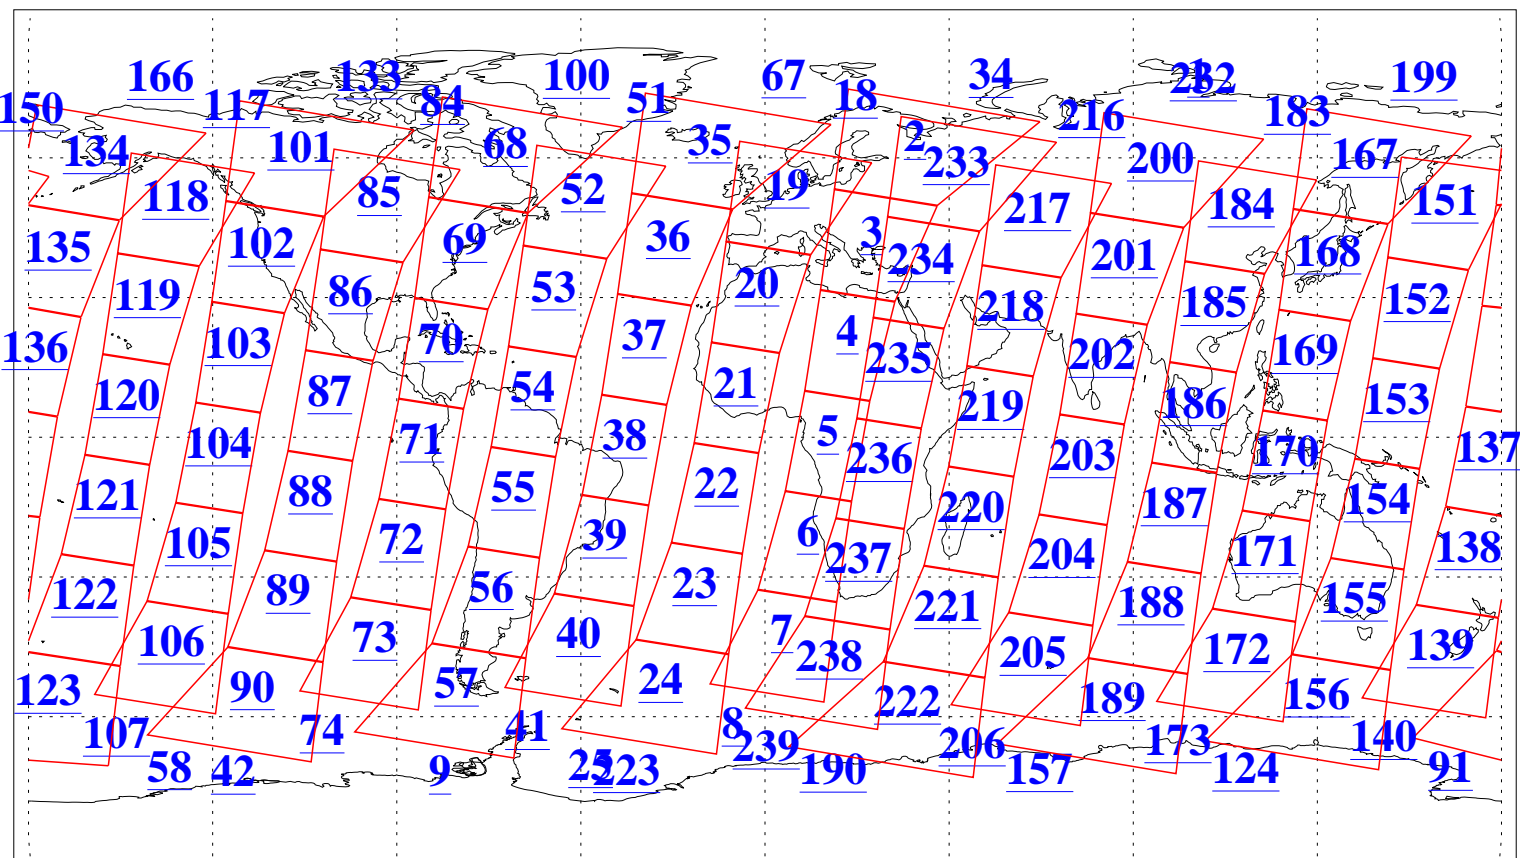

L1B Availability
AMSU Granules: 240
HSB Granules: 0
AIRS Granules: 240

22 Oct 2011
DoY 295
Aqua Day 3458
Granules: 1 to 120

Granules: 121 to 240

Legend: AMSU Available, HSB Available, AIRS Available

L1B Availability
AMSU Granules: 240
HSB Granules: 0
AIRS Granules: 240

22 Oct 2011
DoY 295
Aqua Day 3458

Ascending Granules

Descending Granules

Legend: AMSU Available, HSB Available, AIRS Available

L1B Availability
 AMSU Granules: 240
 HSB Granules: 0
 AIRS Granules: 240

22 Oct 2011
 DoY 295
 Aqua Day 3458

Northern Hemisphere Granules

Southern Hemisphere Granules

Legend: AMSU Available, HSB Available, AIRS Available