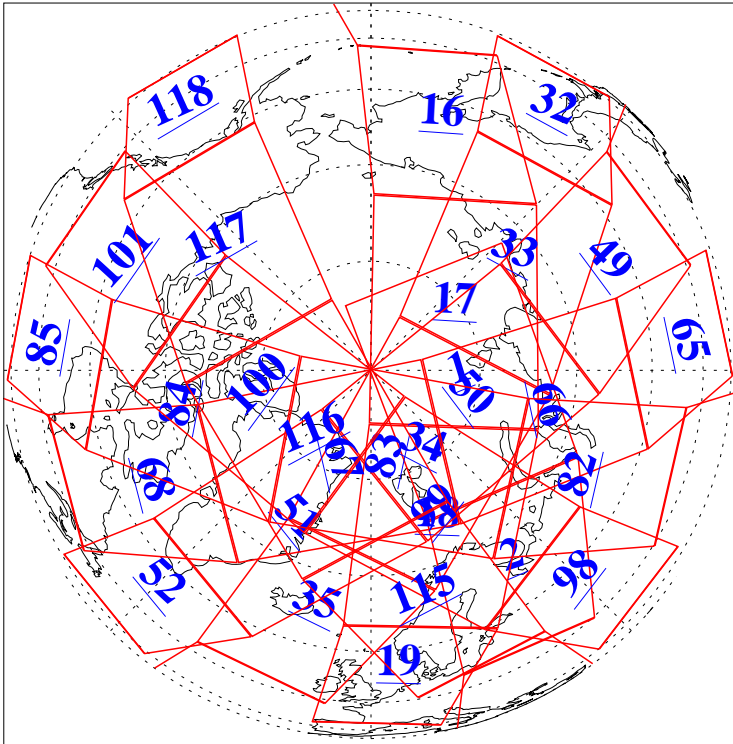

L1B Availability
AMSU Granules: 240
HSB Granules: 0
AIRS Granules: 240

22 Oct 2011
DoY 295
Aqua Day 3458
Granules: 1 to 120

Granules: 121 to 240

Legend: AMSU Available, HSB Available, AIRS Available

L1B Availability
AMSU Granules: 240
HSB Granules: 0
AIRS Granules: 240

22 Oct 2011
DoY 295
Aqua Day 3458

Ascending Granules

Descending Granules

Legend: AMSU Available, HSB Available, AIRS Available

L1B Availability
 AMSU Granules: 240
 HSB Granules: 0
 AIRS Granules: 240

22 Oct 2011
 DoY 295
 Aqua Day 3458

Northern Hemisphere Granules

Southern Hemisphere Granules

Legend: AMSU Available, HSB Available, AIRS Available