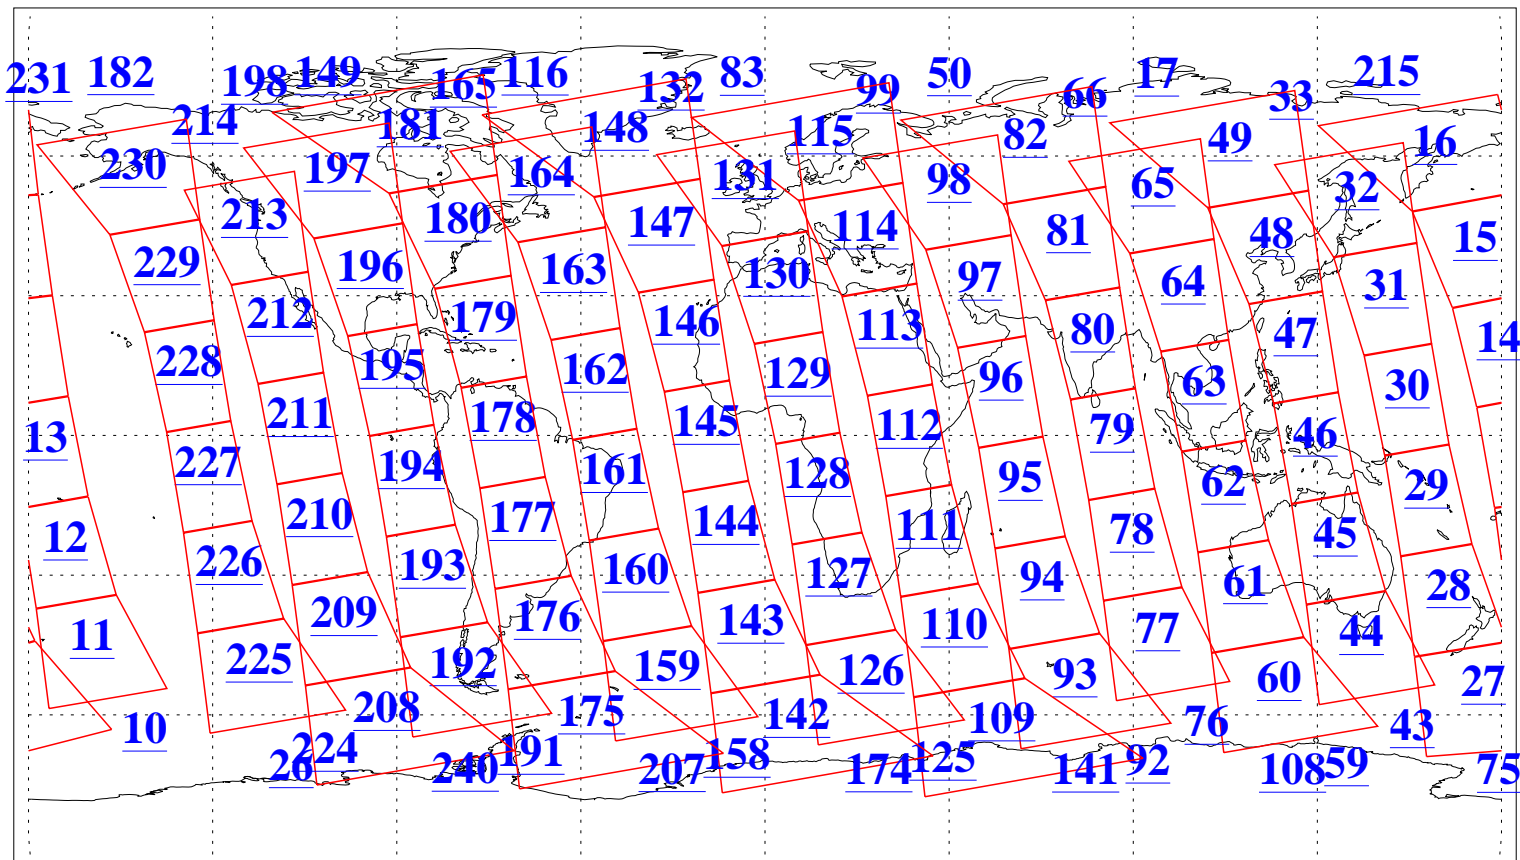

L1B Availability
AMSU Granules: 240
HSB Granules: 0
AIRS Granules: 240

22 Oct 2011
DoY 295
Aqua Day 3458
Granules: 1 to 120

Granules: 121 to 240

Legend: AMSU Available, HSB Available, AIRS Available

L1B Availability
AMSU Granules: 240
HSB Granules: 0
AIRS Granules: 240

22 Oct 2011
DoY 295
Aqua Day 3458

Ascending Granules

Descending Granules

Legend: AMSU Available, HSB Available, AIRS Available

L1B Availability
 AMSU Granules: 240
 HSB Granules: 0
 AIRS Granules: 240

22 Oct 2011
 DoY 295
 Aqua Day 3458

Northern Hemisphere Granules

Southern Hemisphere Granules

Legend: AMSU Available, HSB Available, AIRS Available