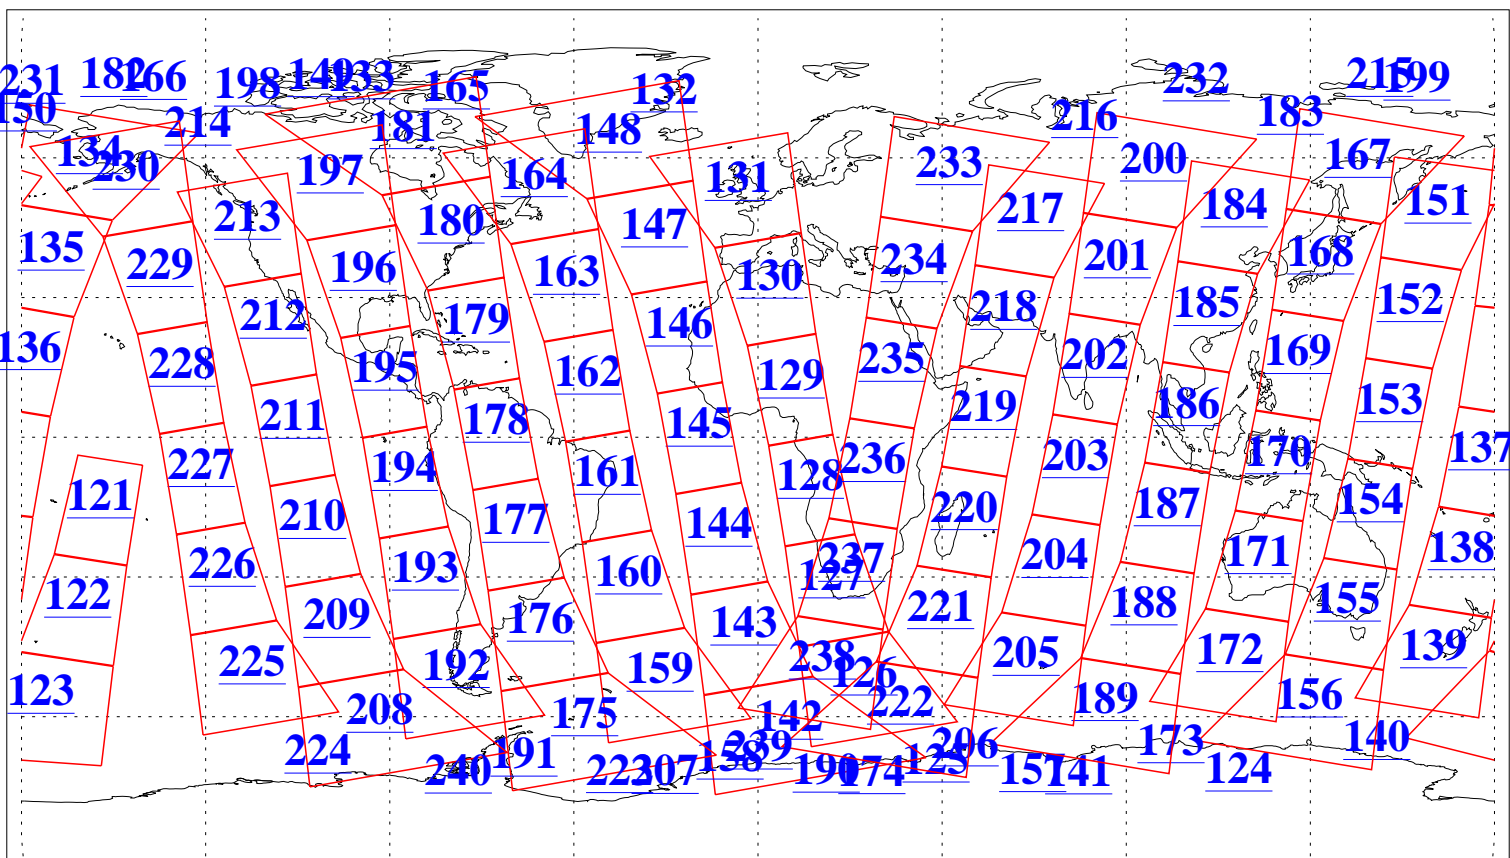

L1B Availability
AMSU Granules: 240
HSB Granules: 0
AIRS Granules: 240

22 Oct 2011
DoY 295
Aqua Day 3458
Granules: 1 to 120

Granules: 121 to 240

Legend: AMSU Available, HSB Available, AIRS Available

L1B Availability
AMSU Granules: 240
HSB Granules: 0
AIRS Granules: 240

22 Oct 2011
DoY 295
Aqua Day 3458

Ascending Granules

Descending Granules

Legend: AMSU Available, HSB Available, AIRS Available

L1B Availability
 AMSU Granules: 240
 HSB Granules: 0
 AIRS Granules: 240

22 Oct 2011
 DoY 295
 Aqua Day 3458

Northern Hemisphere Granules

Southern Hemisphere Granules

Legend: AMSU Available, HSB Available, AIRS Available