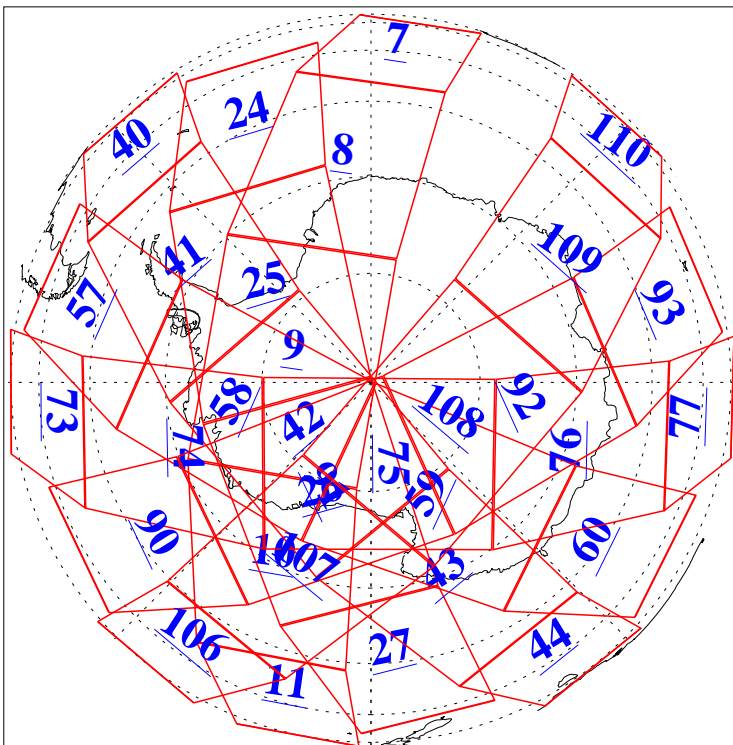

L1B Availability
AMSU Granules: 240
HSB Granules: 0
AIRS Granules: 240

22 Oct 2011
DoY 295
Aqua Day 3458
Granules: 1 to 120

Granules: 121 to 240

Legend: AMSU Available, HSB Available, AIRS Available

L1B Availability
AMSU Granules: 240
HSB Granules: 0
AIRS Granules: 240

22 Oct 2011
DoY 295
Aqua Day 3458

Ascending Granules

Descending Granules

Legend: AMSU Available, HSB Available, AIRS Available

L1B Availability
 AMSU Granules: 240
 HSB Granules: 0
 AIRS Granules: 240

22 Oct 2011
 DoY 295
 Aqua Day 3458

Northern Hemisphere Granules

Southern Hemisphere Granules

Legend: AMSU Available, HSB Available, AIRS Available