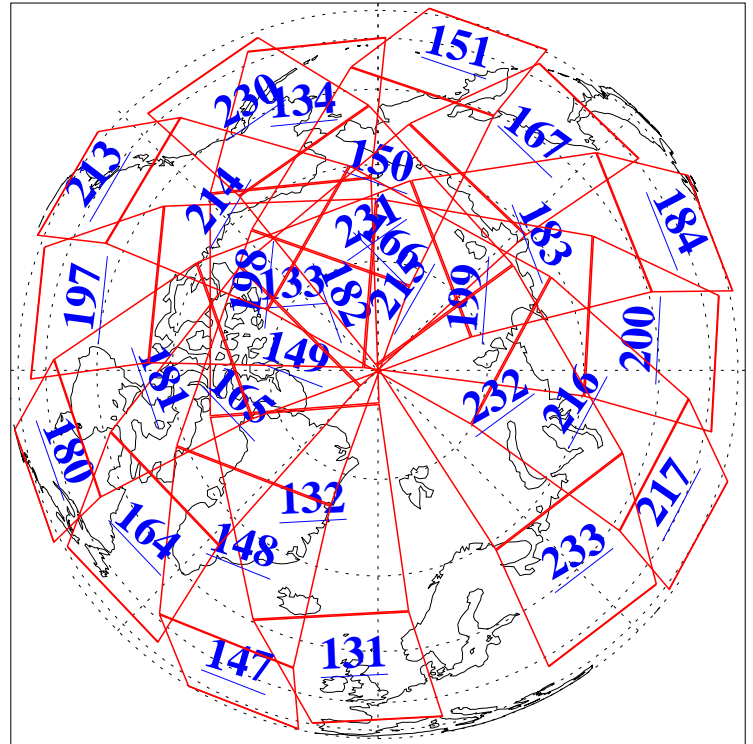

L1B Availability
AMSU Granules: 240
HSB Granules: 0
AIRS Granules: 240

22 Oct 2011
DoY 295
Aqua Day 3458
Granules: 1 to 120

Granules: 121 to 240

Legend: AMSU Available, HSB Available, AIRS Available

L1B Availability
AMSU Granules: 240
HSB Granules: 0
AIRS Granules: 240

22 Oct 2011
DoY 295
Aqua Day 3458

Ascending Granules

Descending Granules

Legend: AMSU Available, HSB Available, AIRS Available

L1B Availability
 AMSU Granules: 240
 HSB Granules: 0
 AIRS Granules: 240

22 Oct 2011
 DoY 295
 Aqua Day 3458

Northern Hemisphere Granules

Southern Hemisphere Granules

Legend: AMSU Available, HSB Available, AIRS Available