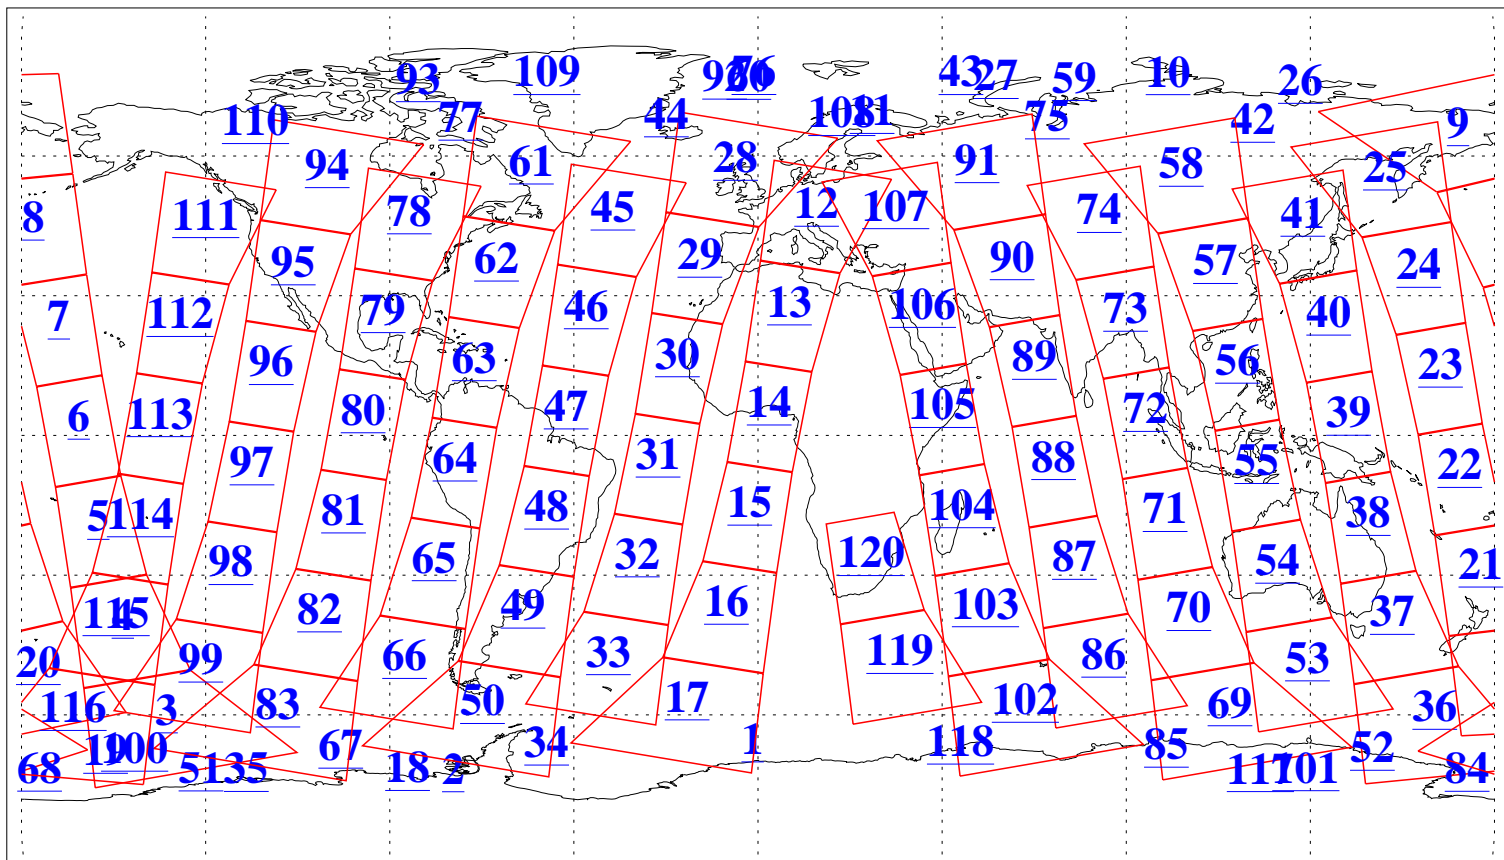

L1B Availability
AMSU Granules: 240
HSB Granules: 0
AIRS Granules: 240

21 Oct 2011
DoY 294
Aqua Day 3457
Granules: 1 to 120

Granules: 121 to 240

Legend: AMSU Available, HSB Available, AIRS Available

L1B Availability
AMSU Granules: 240
HSB Granules: 0
AIRS Granules: 240

21 Oct 2011
DoY 294
Aqua Day 3457
Ascending Granules

Descending Granules

Legend: AMSU Available, HSB Available, AIRS Available

L1B Availability
 AMSU Granules: 240
 HSB Granules: 0
 AIRS Granules: 240

21 Oct 2011
 DoY 294
 Aqua Day 3457

Northern Hemisphere Granules

Southern Hemisphere Granules

Legend: AMSU Available, HSB Available, AIRS Available