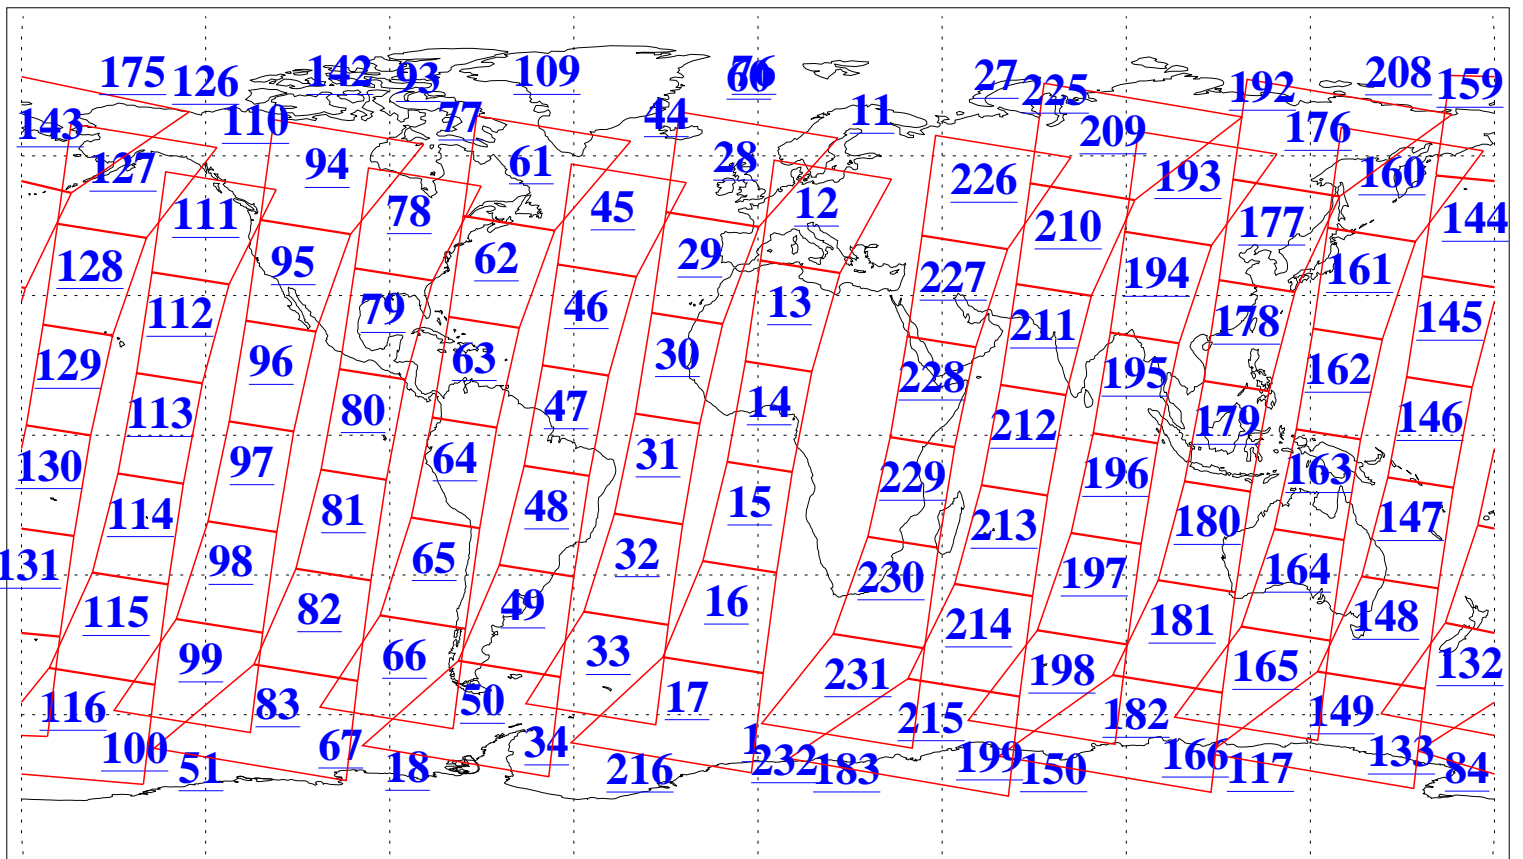

L1B Availability
AMSU Granules: 240
HSB Granules: 0
AIRS Granules: 240

21 Oct 2011
DoY 294
Aqua Day 3457
Granules: 1 to 120

Granules: 121 to 240

Legend: AMSU Available, HSB Available, AIRS Available

L1B Availability
AMSU Granules: 240
HSB Granules: 0
AIRS Granules: 240

21 Oct 2011
DoY 294
Aqua Day 3457
Ascending Granules

Descending Granules

Legend: AMSU Available, HSB Available, AIRS Available

L1B Availability
 AMSU Granules: 240
 HSB Granules: 0
 AIRS Granules: 240

21 Oct 2011
 DoY 294
 Aqua Day 3457

Northern Hemisphere Granules

Southern Hemisphere Granules

Legend: AMSU Available, HSB Available, AIRS Available