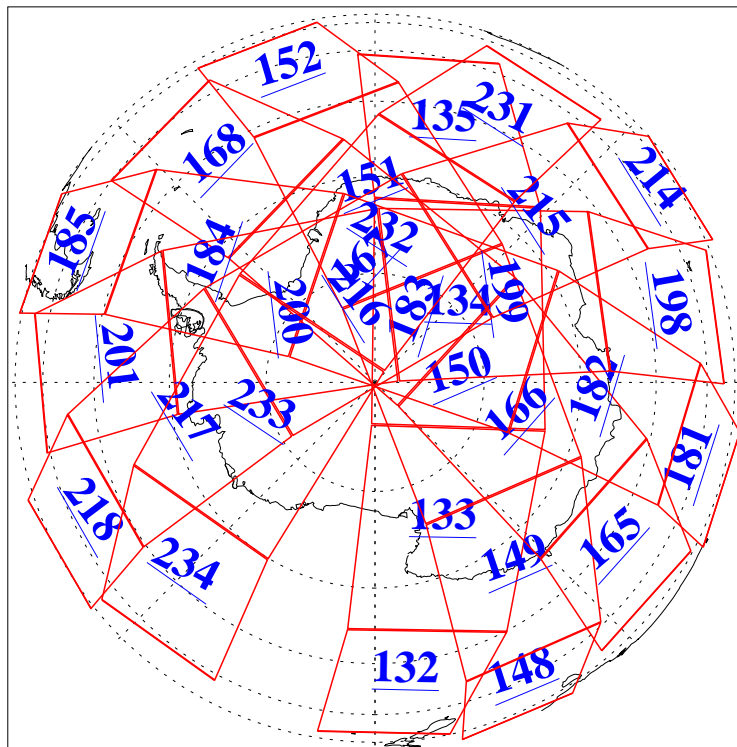

21 Oct 2011
DoY 294
Aqua Day 3457
Ascending Granules

Descending Granules

Legend: AMSU Available, HSB Available, AIRS Available

L1B Availability
 AMSU Granules: 240
 HSB Granules: 0
 AIRS Granules: 240

21 Oct 2011
 DoY 294
 Aqua Day 3457

Northern Hemisphere Granules

Southern Hemisphere Granules

Legend: AMSU Available, HSB Available, AIRS Available