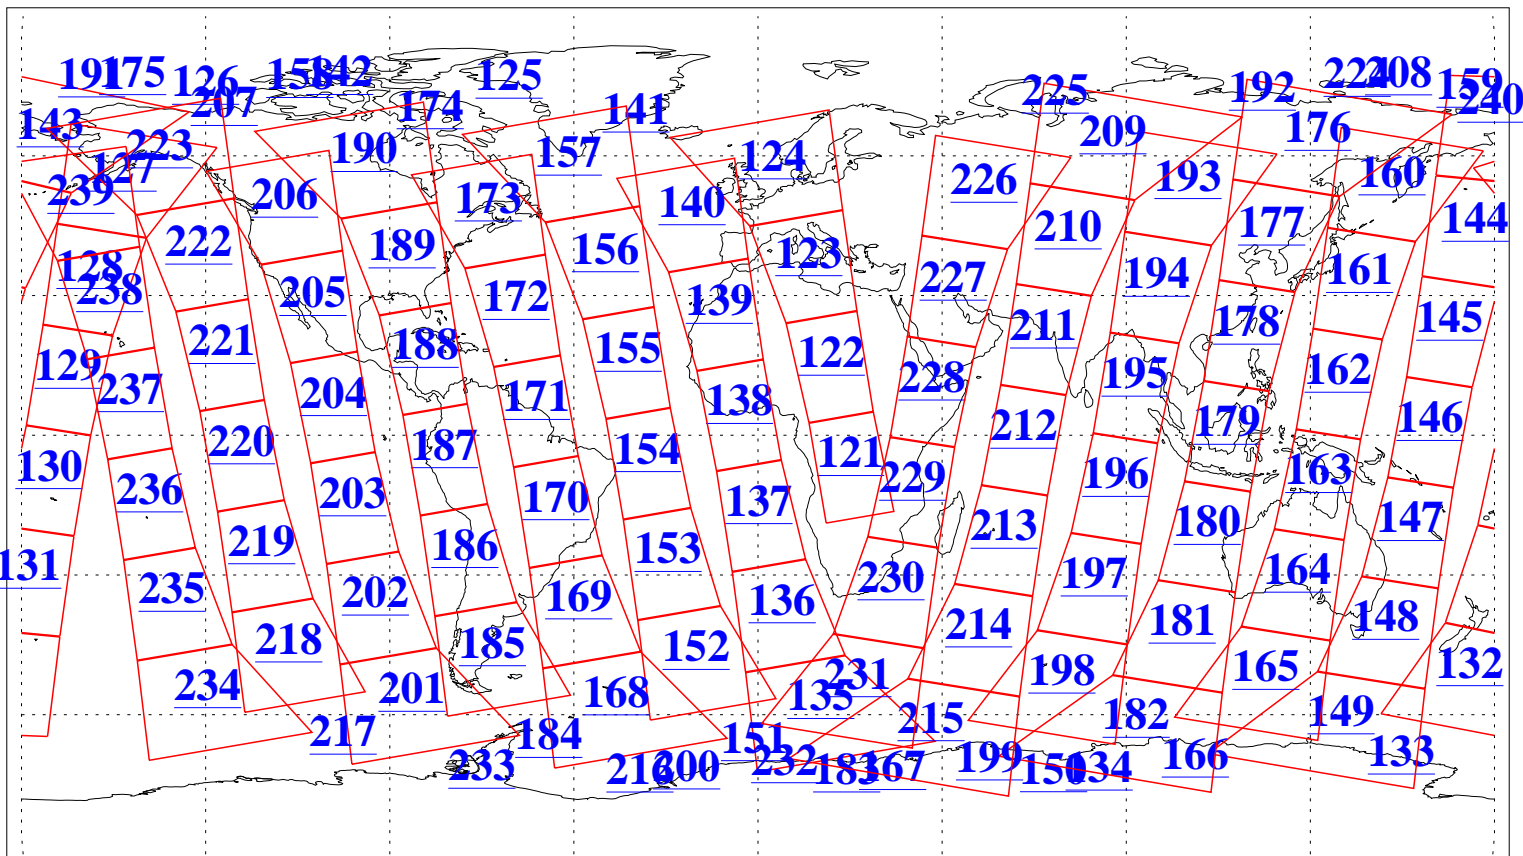

L1B Availability
AMSU Granules: 240
HSB Granules: 0
AIRS Granules: 240

21 Oct 2011
DoY 294
Aqua Day 3457
Granules: 1 to 120

Granules: 121 to 240

Legend: AMSU Available, HSB Available, AIRS Available

L1B Availability
AMSU Granules: 240
HSB Granules: 0
AIRS Granules: 240

21 Oct 2011
DoY 294
Aqua Day 3457
Ascending Granules

Descending Granules

Legend: AMSU Available, HSB Available, AIRS Available

L1B Availability
 AMSU Granules: 240
 HSB Granules: 0
 AIRS Granules: 240

21 Oct 2011
 DoY 294
 Aqua Day 3457

Northern Hemisphere Granules

Southern Hemisphere Granules

Legend: AMSU Available, HSB Available, AIRS Available