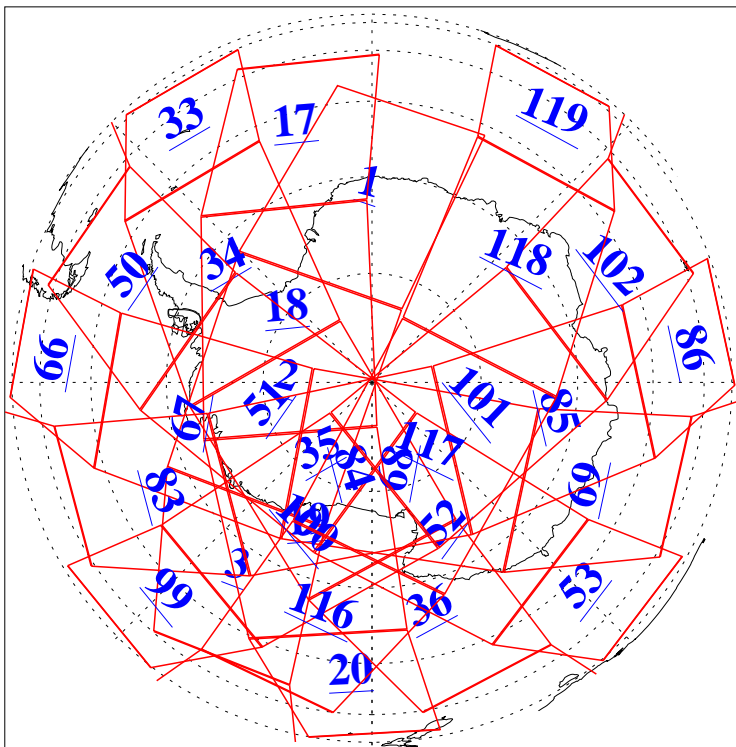

L1B Availability
AMSU Granules: 240
HSB Granules: 0
AIRS Granules: 240

21 Oct 2011
DoY 294
Aqua Day 3457
Granules: 1 to 120

Granules: 121 to 240

Legend: AMSU Available, HSB Available, AIRS Available

L1B Availability
AMSU Granules: 240
HSB Granules: 0
AIRS Granules: 240

21 Oct 2011
DoY 294
Aqua Day 3457
Ascending Granules

Descending Granules

Legend: AMSU Available, HSB Available, AIRS Available

L1B Availability
 AMSU Granules: 240
 HSB Granules: 0
 AIRS Granules: 240

21 Oct 2011
 DoY 294
 Aqua Day 3457

Northern Hemisphere Granules

Southern Hemisphere Granules

Legend: AMSU Available, HSB Available, AIRS Available