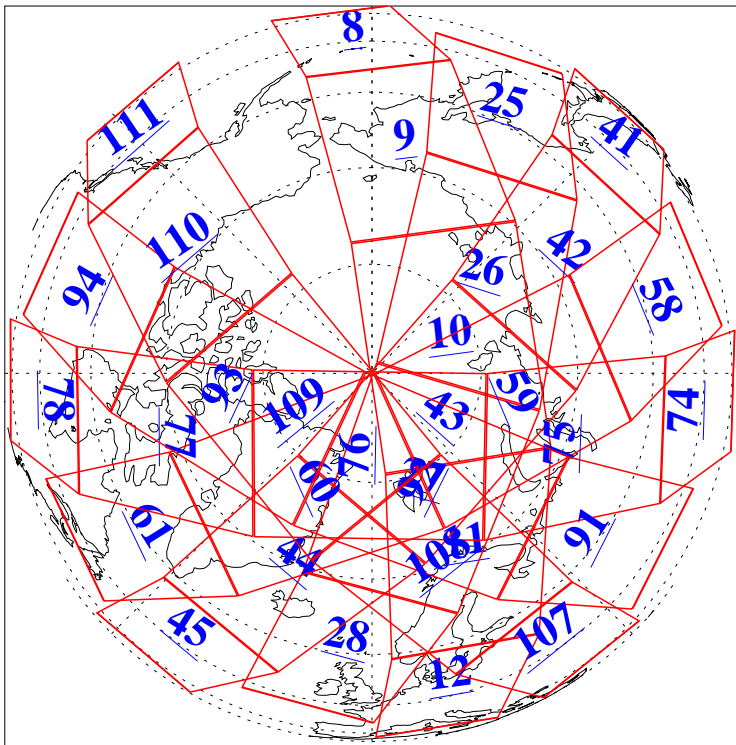

L1B Availability
AMSU Granules: 240
HSB Granules: 0
AIRS Granules: 240

21 Oct 2011
DoY 294
Aqua Day 3457
Granules: 1 to 120

Granules: 121 to 240

Legend: AMSU Available, HSB Available, AIRS Available

L1B Availability
AMSU Granules: 240
HSB Granules: 0
AIRS Granules: 240

21 Oct 2011
DoY 294
Aqua Day 3457
Ascending Granules

Descending Granules

Legend: AMSU Available, HSB Available, AIRS Available

L1B Availability
 AMSU Granules: 240
 HSB Granules: 0
 AIRS Granules: 240

21 Oct 2011
 DoY 294
 Aqua Day 3457

Northern Hemisphere Granules

Southern Hemisphere Granules

Legend: AMSU Available, HSB Available, AIRS Available