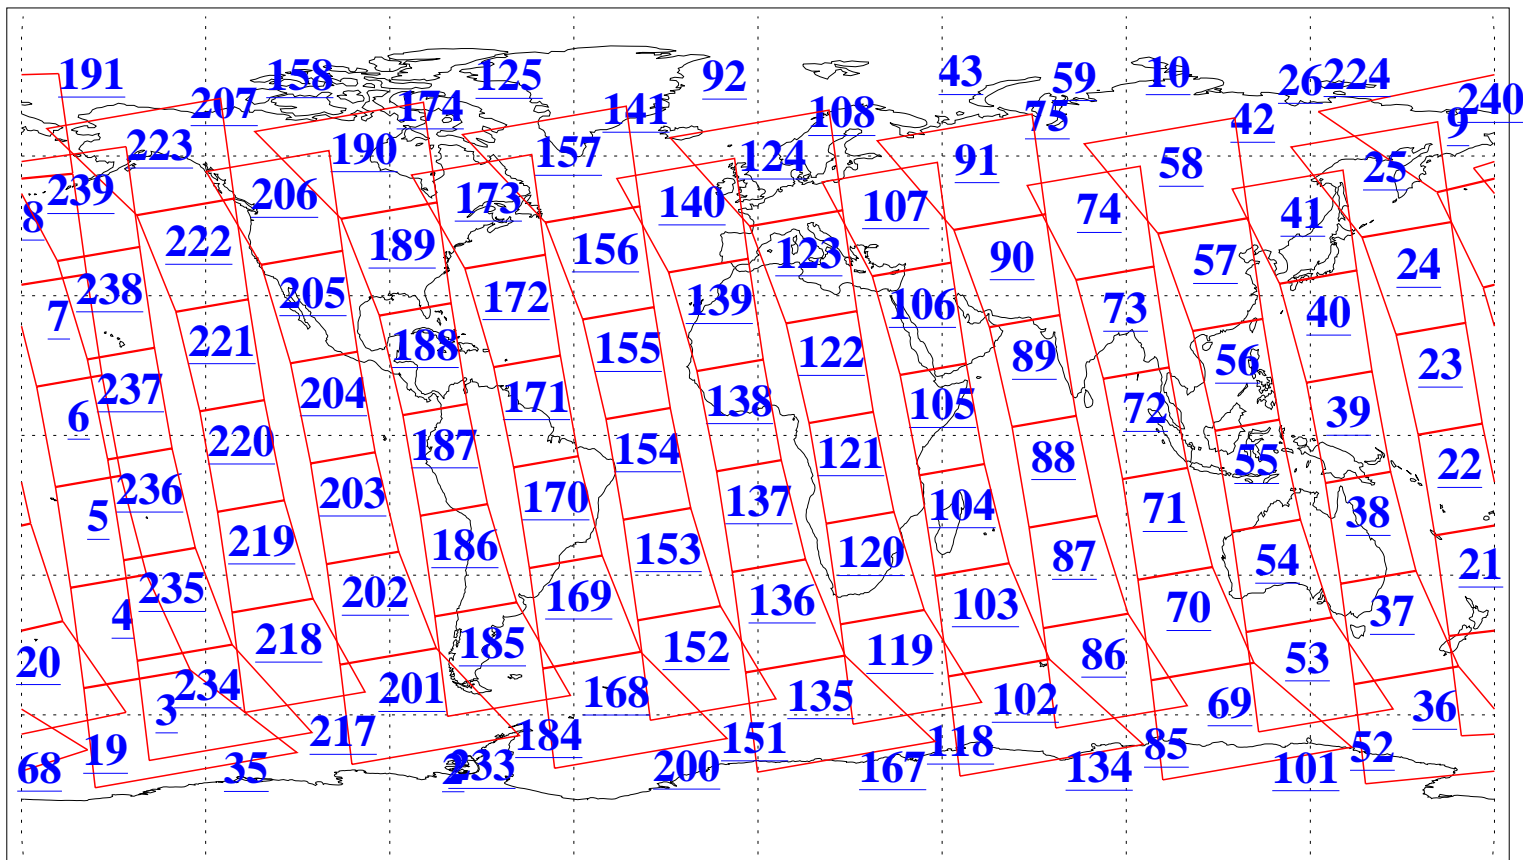

L1B Availability
AMSU Granules: 240
HSB Granules: 0
AIRS Granules: 240

21 Oct 2011
DoY 294
Aqua Day 3457
Granules: 1 to 120

Granules: 121 to 240

Legend: AMSU Available, HSB Available, AIRS Available

L1B Availability
AMSU Granules: 240
HSB Granules: 0
AIRS Granules: 240

21 Oct 2011
DoY 294
Aqua Day 3457
Ascending Granules

Descending Granules

Legend: AMSU Available, HSB Available, AIRS Available

L1B Availability
 AMSU Granules: 240
 HSB Granules: 0
 AIRS Granules: 240

21 Oct 2011
 DoY 294
 Aqua Day 3457

Northern Hemisphere Granules

Southern Hemisphere Granules

Legend: AMSU Available, HSB Available, AIRS Available