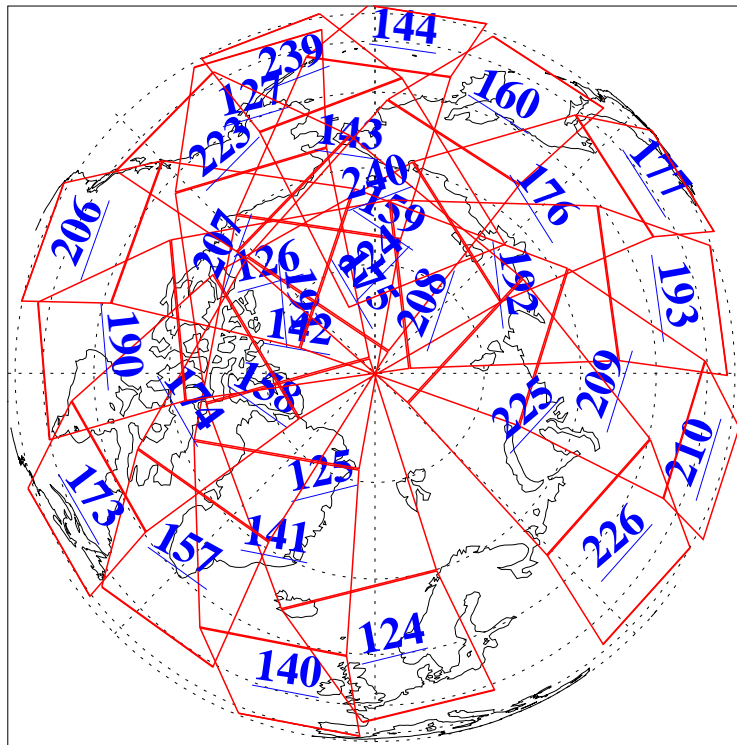

L1B Availability
AMSU Granules: 240
HSB Granules: 0
AIRS Granules: 240

21 Oct 2011
DoY 294
Aqua Day 3457
Granules: 1 to 120

Granules: 121 to 240

Legend: AMSU Available, HSB Available, AIRS Available

L1B Availability
AMSU Granules: 240
HSB Granules: 0
AIRS Granules: 240

21 Oct 2011
DoY 294
Aqua Day 3457
Ascending Granules

Descending Granules

Legend: AMSU Available, HSB Available, AIRS Available

L1B Availability
 AMSU Granules: 240
 HSB Granules: 0
 AIRS Granules: 240

21 Oct 2011
 DoY 294
 Aqua Day 3457

Northern Hemisphere Granules

Southern Hemisphere Granules

Legend: AMSU Available, HSB Available, AIRS Available