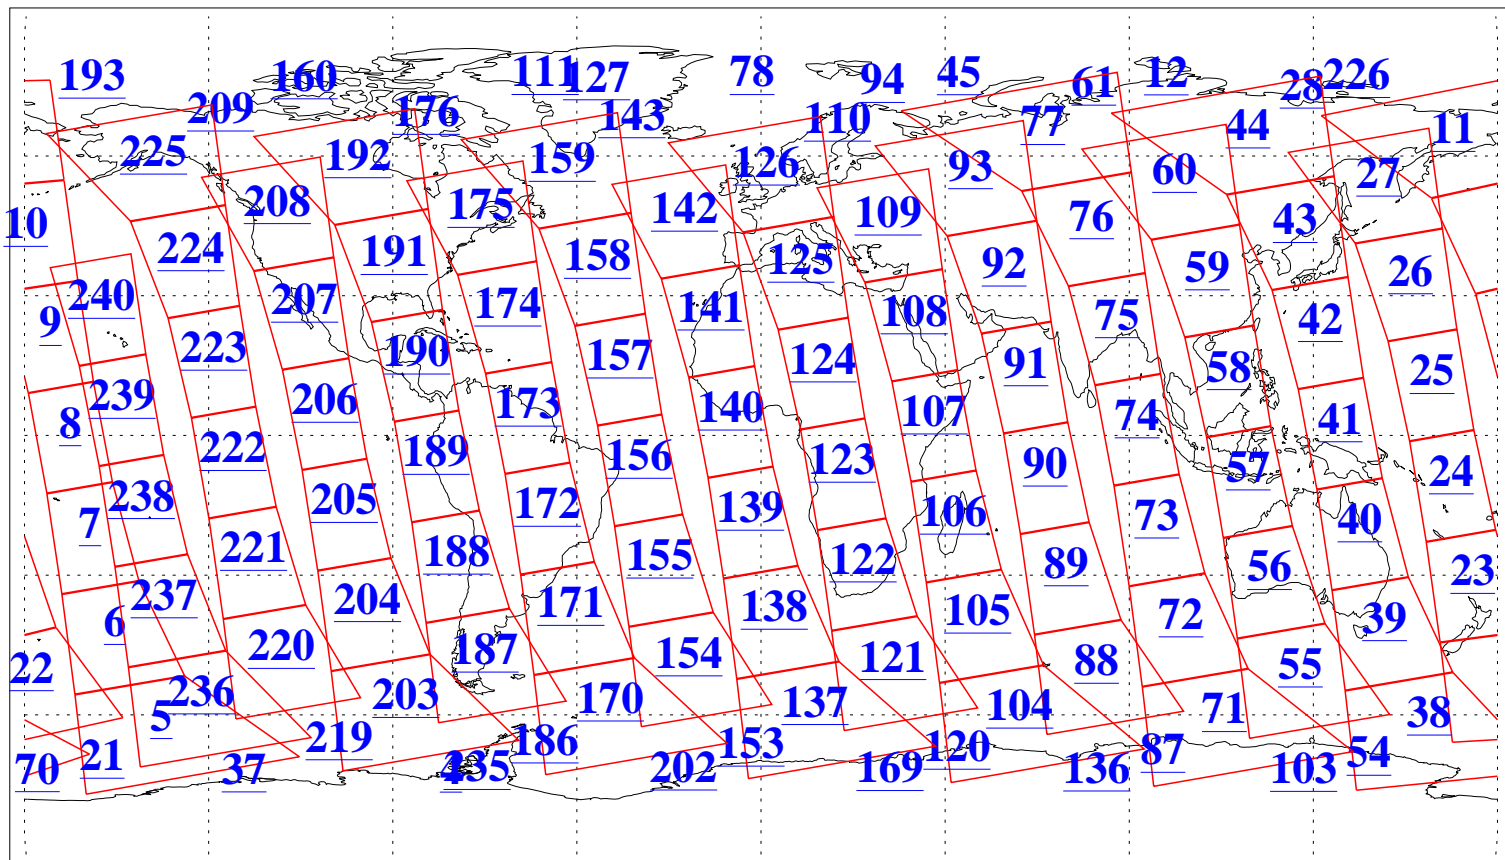

L1B Availability
AMSU Granules: 240
HSB Granules: 0
AIRS Granules: 240

19 Oct 2011
DoY 292
Aqua Day 3455
Granules: 1 to 120

Granules: 121 to 240

Legend: AMSU Available, HSB Available, AIRS Available

L1B Availability
AMSU Granules: 240
HSB Granules: 0
AIRS Granules: 240

19 Oct 2011
DoY 292
Aqua Day 3455
Ascending Granules

Descending Granules

Legend: AMSU Available, HSB Available, AIRS Available

L1B Availability
 AMSU Granules: 240
 HSB Granules: 0
 AIRS Granules: 240

19 Oct 2011
 DoY 292
 Aqua Day 3455

Northern Hemisphere Granules

Southern Hemisphere Granules

Legend: AMSU Available, HSB Available, AIRS Available