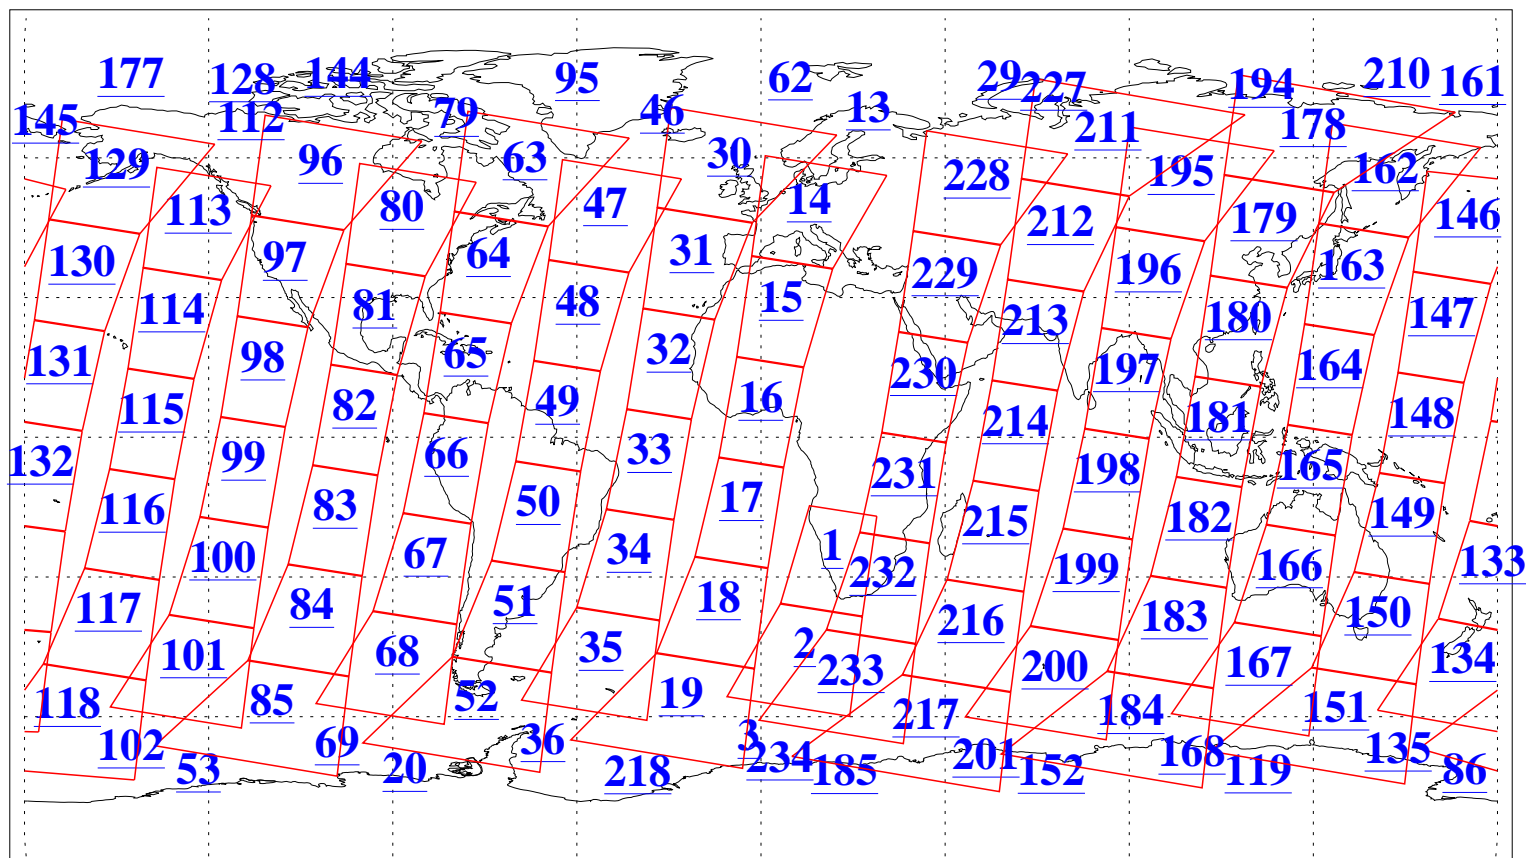

L1B Availability
AMSU Granules: 240
HSB Granules: 0
AIRS Granules: 240

19 Oct 2011
DoY 292
Aqua Day 3455
Granules: 1 to 120

Granules: 121 to 240

Legend: AMSU Available, HSB Available, AIRS Available

L1B Availability
AMSU Granules: 240
HSB Granules: 0
AIRS Granules: 240

19 Oct 2011
DoY 292
Aqua Day 3455
Ascending Granules

Descending Granules

Legend: AMSU Available, HSB Available, AIRS Available

L1B Availability
 AMSU Granules: 240
 HSB Granules: 0
 AIRS Granules: 240

19 Oct 2011
 DoY 292
 Aqua Day 3455

Northern Hemisphere Granules

Southern Hemisphere Granules

Legend: AMSU Available, HSB Available, AIRS Available