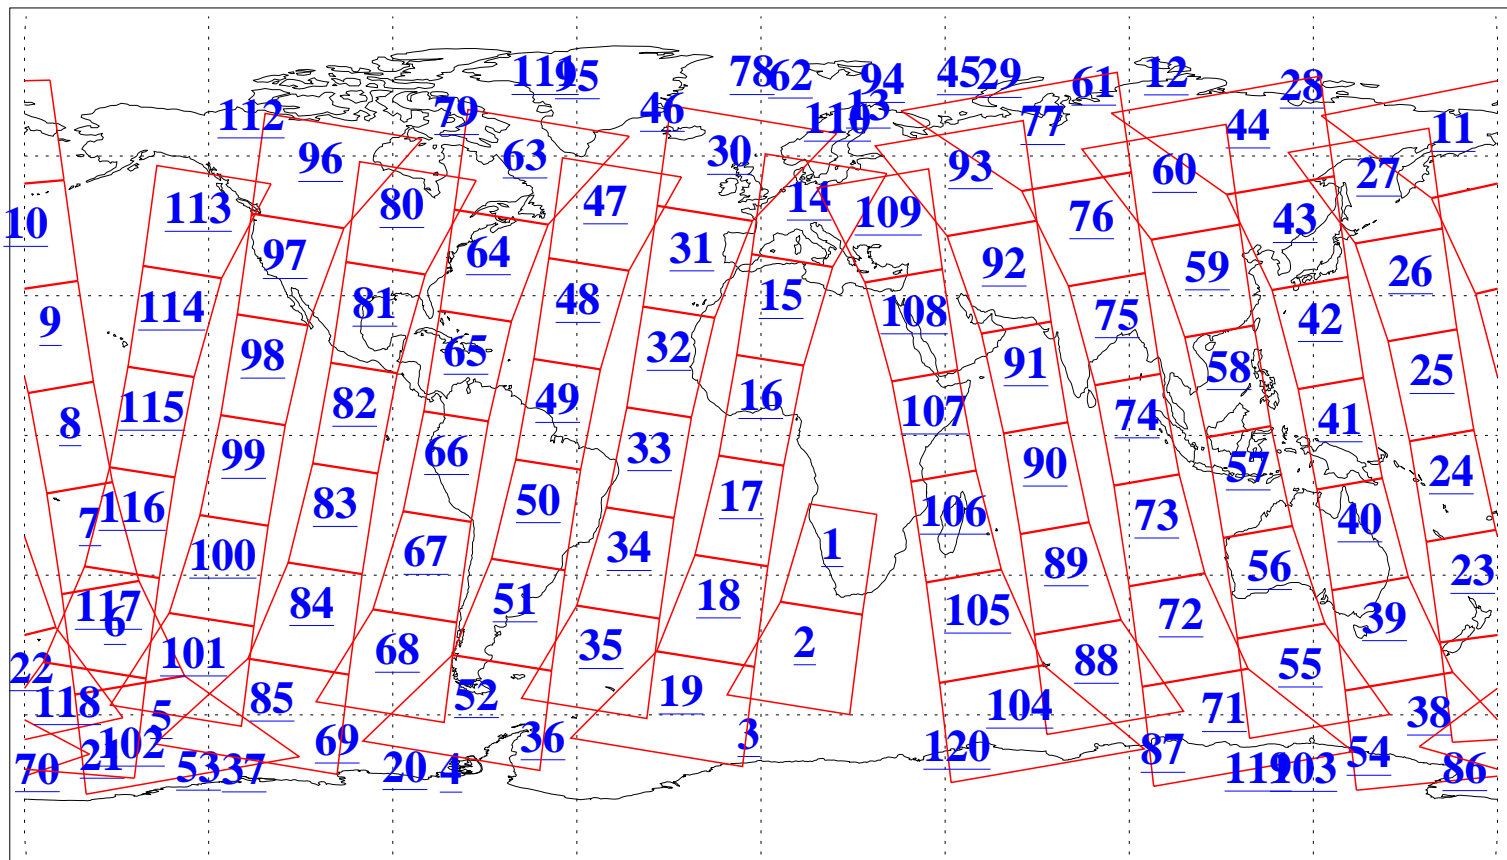

L1B Availability
AMSU Granules: 240
HSB Granules: 0
AIRS Granules: 240

19 Oct 2011
DoY 292
Aqua Day 3455
Granules: 1 to 120

Granules: 121 to 240

Legend: AMSU Available, HSB Available, AIRS Available

L1B Availability
AMSU Granules: 240
HSB Granules: 0
AIRS Granules: 240

19 Oct 2011
DoY 292
Aqua Day 3455
Ascending Granules

Descending Granules

Legend: AMSU Available, HSB Available, AIRS Available

L1B Availability
 AMSU Granules: 240
 HSB Granules: 0
 AIRS Granules: 240

19 Oct 2011
 DoY 292
 Aqua Day 3455

Northern Hemisphere Granules

Southern Hemisphere Granules

Legend: AMSU Available, HSB Available, AIRS Available