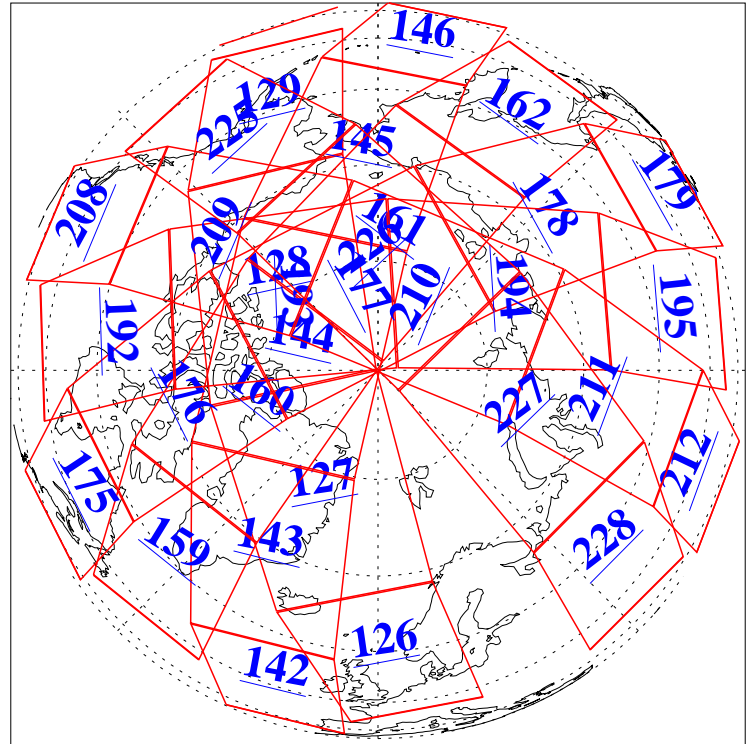

L1B Availability
AMSU Granules: 240
HSB Granules: 0
AIRS Granules: 240

19 Oct 2011
DoY 292
Aqua Day 3455
Granules: 1 to 120

Granules: 121 to 240

Legend: AMSU Available, HSB Available, AIRS Available

L1B Availability
AMSU Granules: 240
HSB Granules: 0
AIRS Granules: 240

19 Oct 2011
DoY 292
Aqua Day 3455
Ascending Granules

Descending Granules

Legend: AMSU Available, HSB Available, AIRS Available

L1B Availability
 AMSU Granules: 240
 HSB Granules: 0
 AIRS Granules: 240

19 Oct 2011
 DoY 292
 Aqua Day 3455

Northern Hemisphere Granules

Southern Hemisphere Granules

Legend: AMSU Available, HSB Available, AIRS Available