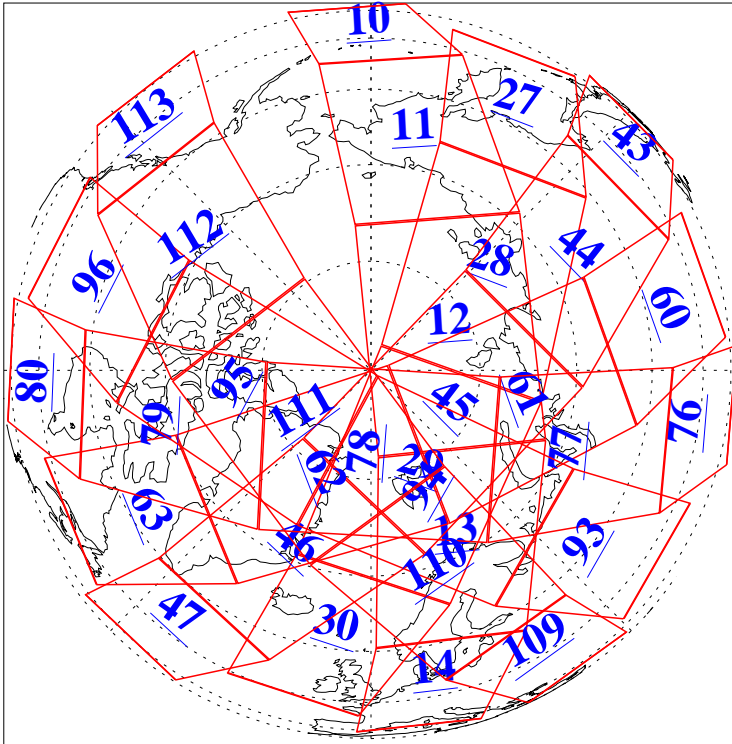

L1B Availability
AMSU Granules: 240
HSB Granules: 0
AIRS Granules: 240

19 Oct 2011
DoY 292
Aqua Day 3455
Granules: 1 to 120

Granules: 121 to 240

Legend: AMSU Available, HSB Available, AIRS Available

L1B Availability
AMSU Granules: 240
HSB Granules: 0
AIRS Granules: 240

19 Oct 2011
DoY 292
Aqua Day 3455
Ascending Granules

Descending Granules

Legend: AMSU Available, HSB Available, AIRS Available

L1B Availability
 AMSU Granules: 240
 HSB Granules: 0
 AIRS Granules: 240

19 Oct 2011
 DoY 292
 Aqua Day 3455

Northern Hemisphere Granules

Southern Hemisphere Granules

Legend: AMSU Available, HSB Available, AIRS Available