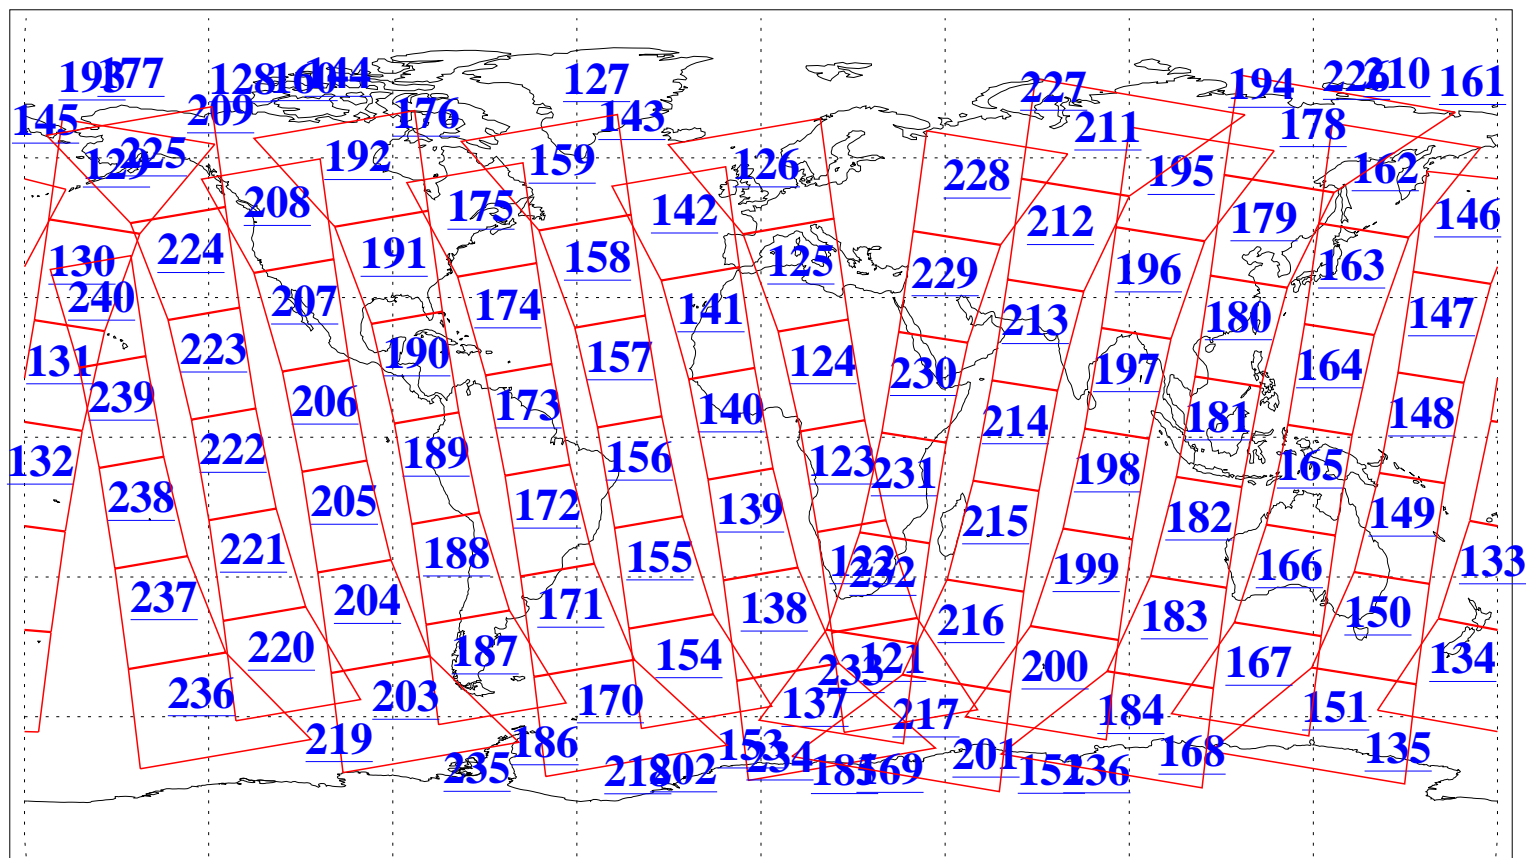

L1B Availability
AMSU Granules: 240
HSB Granules: 0
AIRS Granules: 240

19 Oct 2011
DoY 292
Aqua Day 3455
Granules: 1 to 120

Granules: 121 to 240

Legend: AMSU Available, HSB Available, AIRS Available

L1B Availability
AMSU Granules: 240
HSB Granules: 0
AIRS Granules: 240

19 Oct 2011
DoY 292
Aqua Day 3455
Ascending Granules

Descending Granules

Legend: AMSU Available, HSB Available, AIRS Available

L1B Availability
 AMSU Granules: 240
 HSB Granules: 0
 AIRS Granules: 240

19 Oct 2011
 DoY 292
 Aqua Day 3455

Northern Hemisphere Granules

Southern Hemisphere Granules

Legend: AMSU Available, HSB Available, AIRS Available