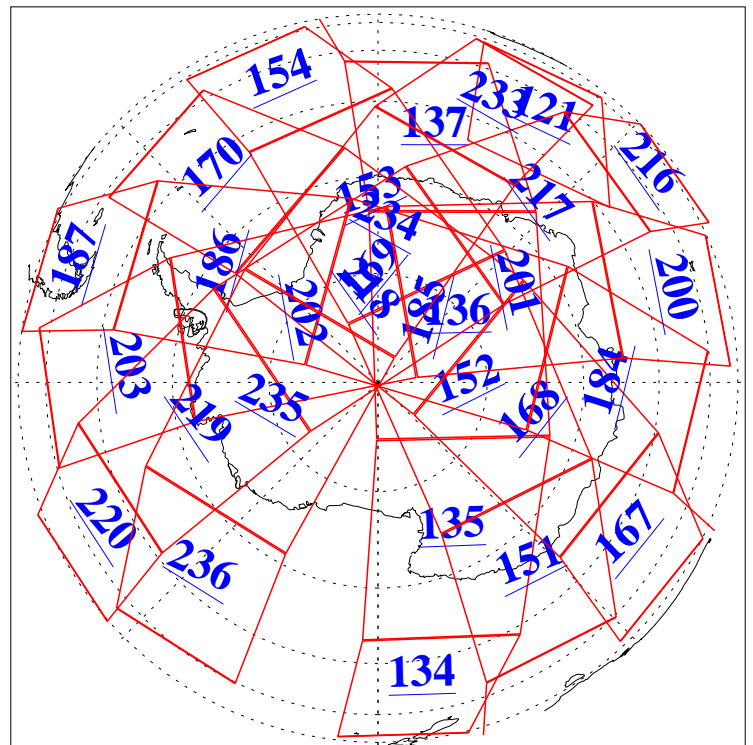

L1B Availability
AMSU Granules: 240
HSB Granules: 0
AIRS Granules: 240

19 Oct 2011
DoY 292
Aqua Day 3455
Granules: 1 to 120

Granules: 121 to 240

Legend: AMSU Available, HSB Available, AIRS Available

L1B Availability
AMSU Granules: 240
HSB Granules: 0
AIRS Granules: 240

19 Oct 2011
DoY 292
Aqua Day 3455
Ascending Granules

Descending Granules

Legend: AMSU Available, HSB Available, AIRS Available

L1B Availability
 AMSU Granules: 240
 HSB Granules: 0
 AIRS Granules: 240

19 Oct 2011
 DoY 292
 Aqua Day 3455

Northern Hemisphere Granules

Southern Hemisphere Granules

Legend: AMSU Available, HSB Available, AIRS Available