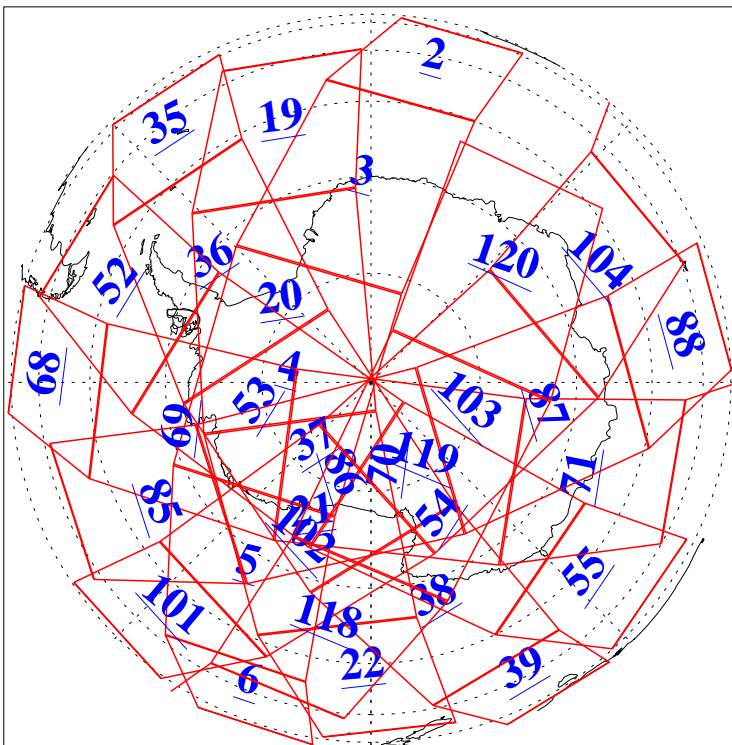

L1B Availability
AMSU Granules: 240
HSB Granules: 0
AIRS Granules: 240

19 Oct 2011
DoY 292
Aqua Day 3455
Granules: 1 to 120

Granules: 121 to 240

Legend: AMSU Available, HSB Available, AIRS Available

L1B Availability
AMSU Granules: 240
HSB Granules: 0
AIRS Granules: 240

19 Oct 2011
DoY 292
Aqua Day 3455
Ascending Granules

Descending Granules

Legend: AMSU Available, HSB Available, AIRS Available

L1B Availability
 AMSU Granules: 240
 HSB Granules: 0
 AIRS Granules: 240

19 Oct 2011
 DoY 292
 Aqua Day 3455

Northern Hemisphere Granules

Southern Hemisphere Granules

Legend: AMSU Available, HSB Available, AIRS Available