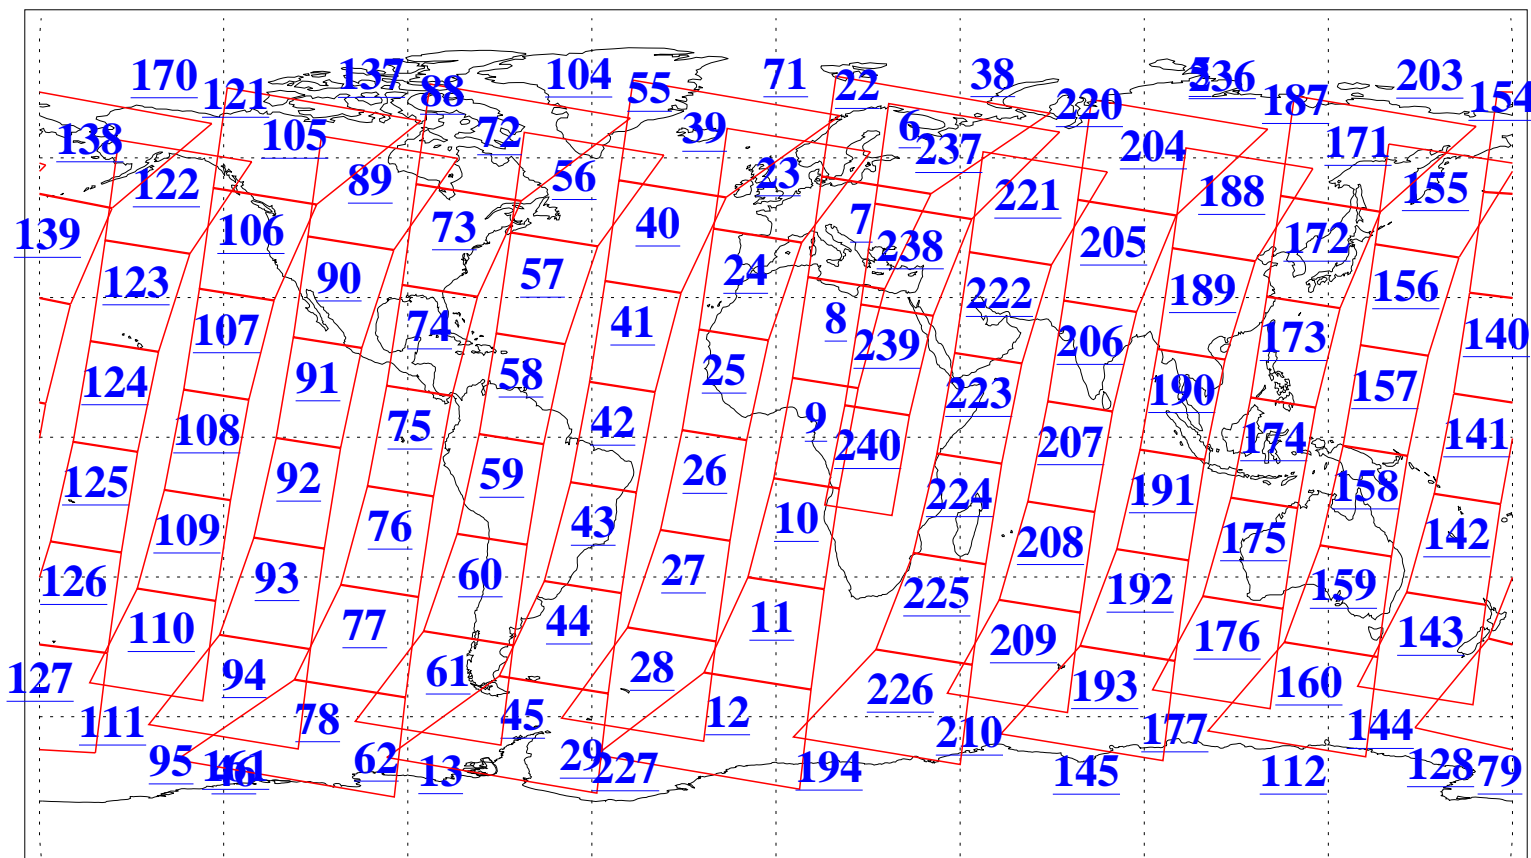

L1B Availability
AMSU Granules: 240
HSB Granules: 0
AIRS Granules: 240

18 Oct 2011
DoY 291
Aqua Day 3454
Granules: 1 to 120

Granules: 121 to 240

Legend: AMSU Available, HSB Available, AIRS Available

L1B Availability
AMSU Granules: 240
HSB Granules: 0
AIRS Granules: 240

18 Oct 2011
DoY 291
Aqua Day 3454
Ascending Granules

Descending Granules

Legend: AMSU Available, HSB Available, AIRS Available

L1B Availability
 AMSU Granules: 240
 HSB Granules: 0
 AIRS Granules: 240

18 Oct 2011
 DoY 291
 Aqua Day 3454

Northern Hemisphere Granules

Southern Hemisphere Granules

Legend: AMSU Available, HSB Available, AIRS Available