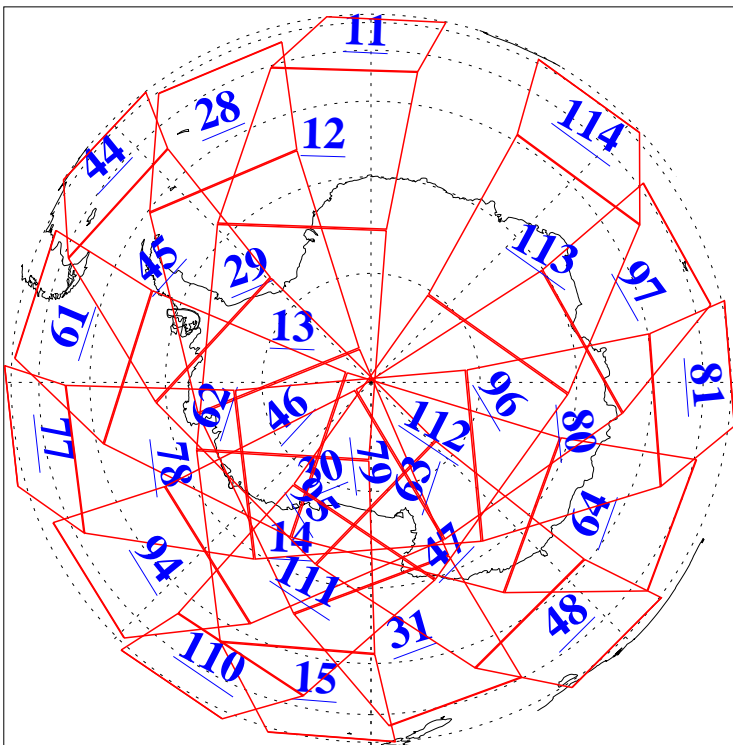

L1B Availability
AMSU Granules: 240
HSB Granules: 0
AIRS Granules: 240

18 Oct 2011
DoY 291
Aqua Day 3454
Granules: 1 to 120

Granules: 121 to 240

Legend: AMSU Available, HSB Available, AIRS Available

L1B Availability
AMSU Granules: 240
HSB Granules: 0
AIRS Granules: 240

18 Oct 2011
DoY 291
Aqua Day 3454
Ascending Granules

Descending Granules

Legend: AMSU Available, HSB Available, AIRS Available

L1B Availability
 AMSU Granules: 240
 HSB Granules: 0
 AIRS Granules: 240

18 Oct 2011
 DoY 291
 Aqua Day 3454

Northern Hemisphere Granules

Southern Hemisphere Granules

Legend: AMSU Available, HSB Available, AIRS Available