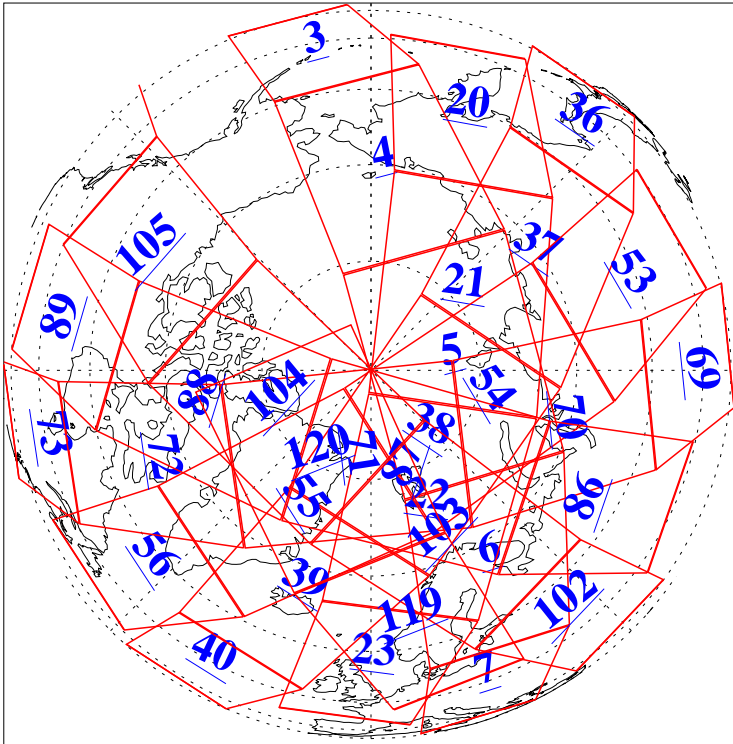

L1B Availability
AMSU Granules: 240
HSB Granules: 0
AIRS Granules: 240

18 Oct 2011
DoY 291
Aqua Day 3454
Granules: 1 to 120

Granules: 121 to 240

Legend: AMSU Available, HSB Available, AIRS Available

L1B Availability
AMSU Granules: 240
HSB Granules: 0
AIRS Granules: 240

18 Oct 2011
DoY 291
Aqua Day 3454
Ascending Granules

Descending Granules

Legend: AMSU Available, HSB Available, AIRS Available

L1B Availability
 AMSU Granules: 240
 HSB Granules: 0
 AIRS Granules: 240

18 Oct 2011
 DoY 291
 Aqua Day 3454

Northern Hemisphere Granules

Southern Hemisphere Granules

Legend: AMSU Available, HSB Available, AIRS Available