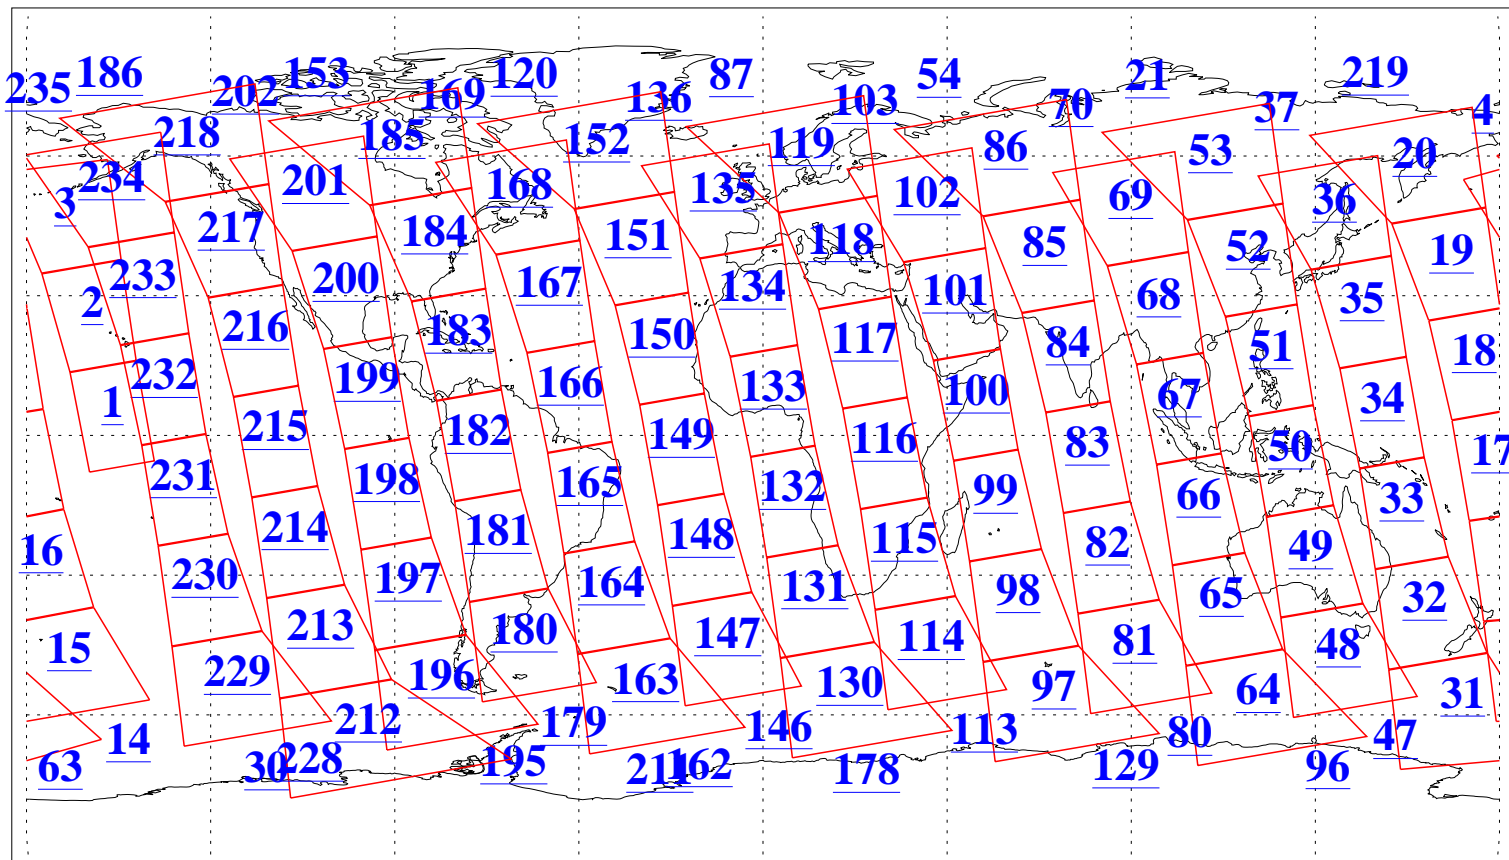

L1B Availability
AMSU Granules: 240
HSB Granules: 0
AIRS Granules: 240

18 Oct 2011
DoY 291
Aqua Day 3454
Granules: 1 to 120

Granules: 121 to 240

Legend: AMSU Available, HSB Available, AIRS Available

L1B Availability
AMSU Granules: 240
HSB Granules: 0
AIRS Granules: 240

18 Oct 2011
DoY 291
Aqua Day 3454
Ascending Granules

Descending Granules

Legend: AMSU Available, HSB Available, AIRS Available

L1B Availability
 AMSU Granules: 240
 HSB Granules: 0
 AIRS Granules: 240

18 Oct 2011
 DoY 291
 Aqua Day 3454

Northern Hemisphere Granules

Southern Hemisphere Granules

Legend: AMSU Available, HSB Available, AIRS Available