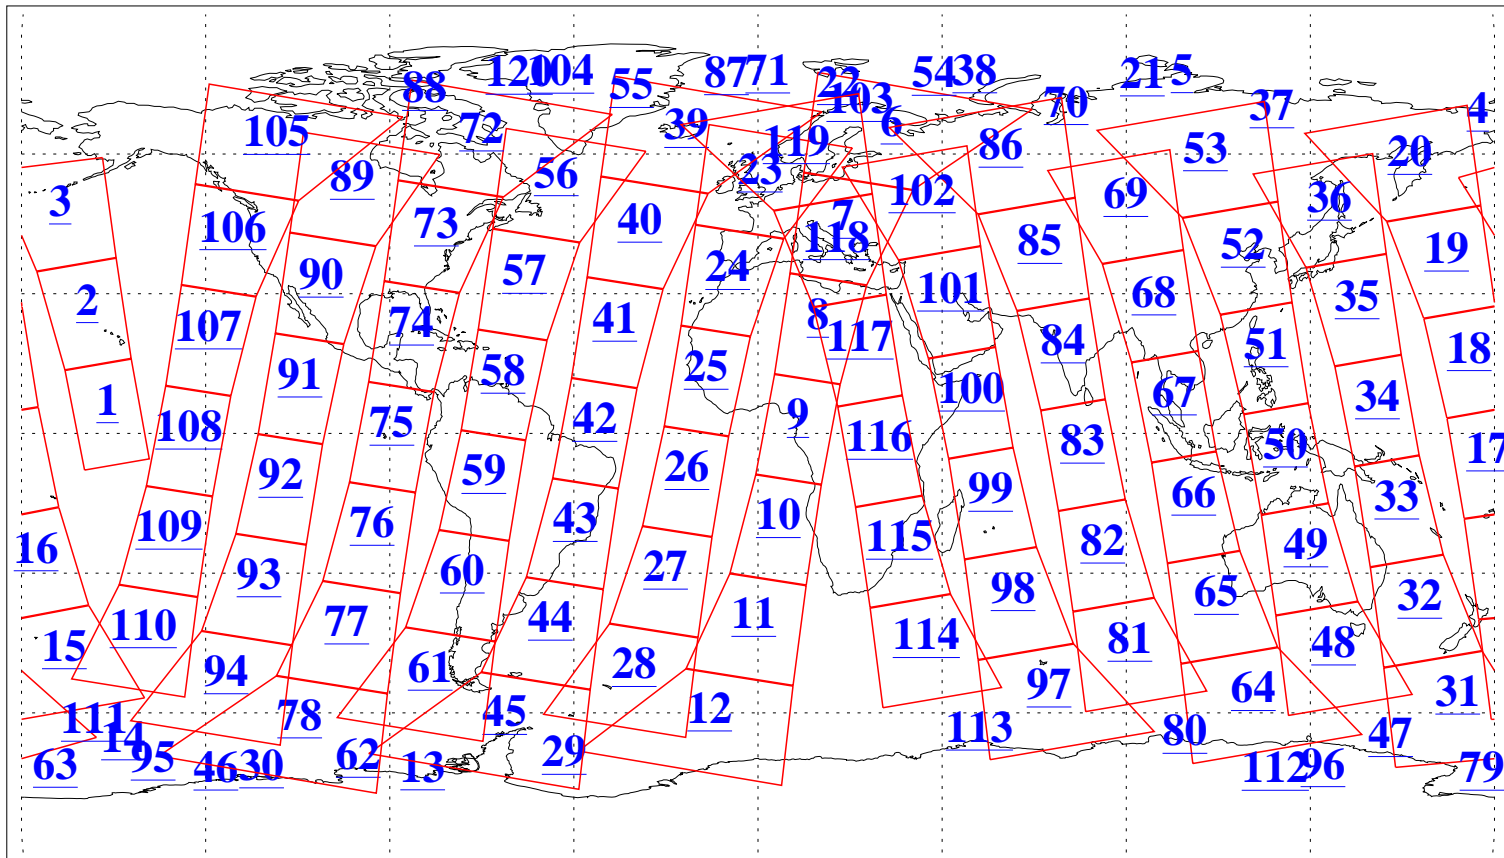

L1B Availability
AMSU Granules: 240
HSB Granules: 0
AIRS Granules: 240

18 Oct 2011
DoY 291
Aqua Day 3454
Granules: 1 to 120

Granules: 121 to 240

Legend: AMSU Available, HSB Available, AIRS Available

L1B Availability
AMSU Granules: 240
HSB Granules: 0
AIRS Granules: 240

18 Oct 2011
DoY 291
Aqua Day 3454
Ascending Granules

Descending Granules

Legend: AMSU Available, HSB Available, AIRS Available

L1B Availability
 AMSU Granules: 240
 HSB Granules: 0
 AIRS Granules: 240

18 Oct 2011
 DoY 291
 Aqua Day 3454

Northern Hemisphere Granules

Southern Hemisphere Granules

Legend: AMSU Available, HSB Available, AIRS Available