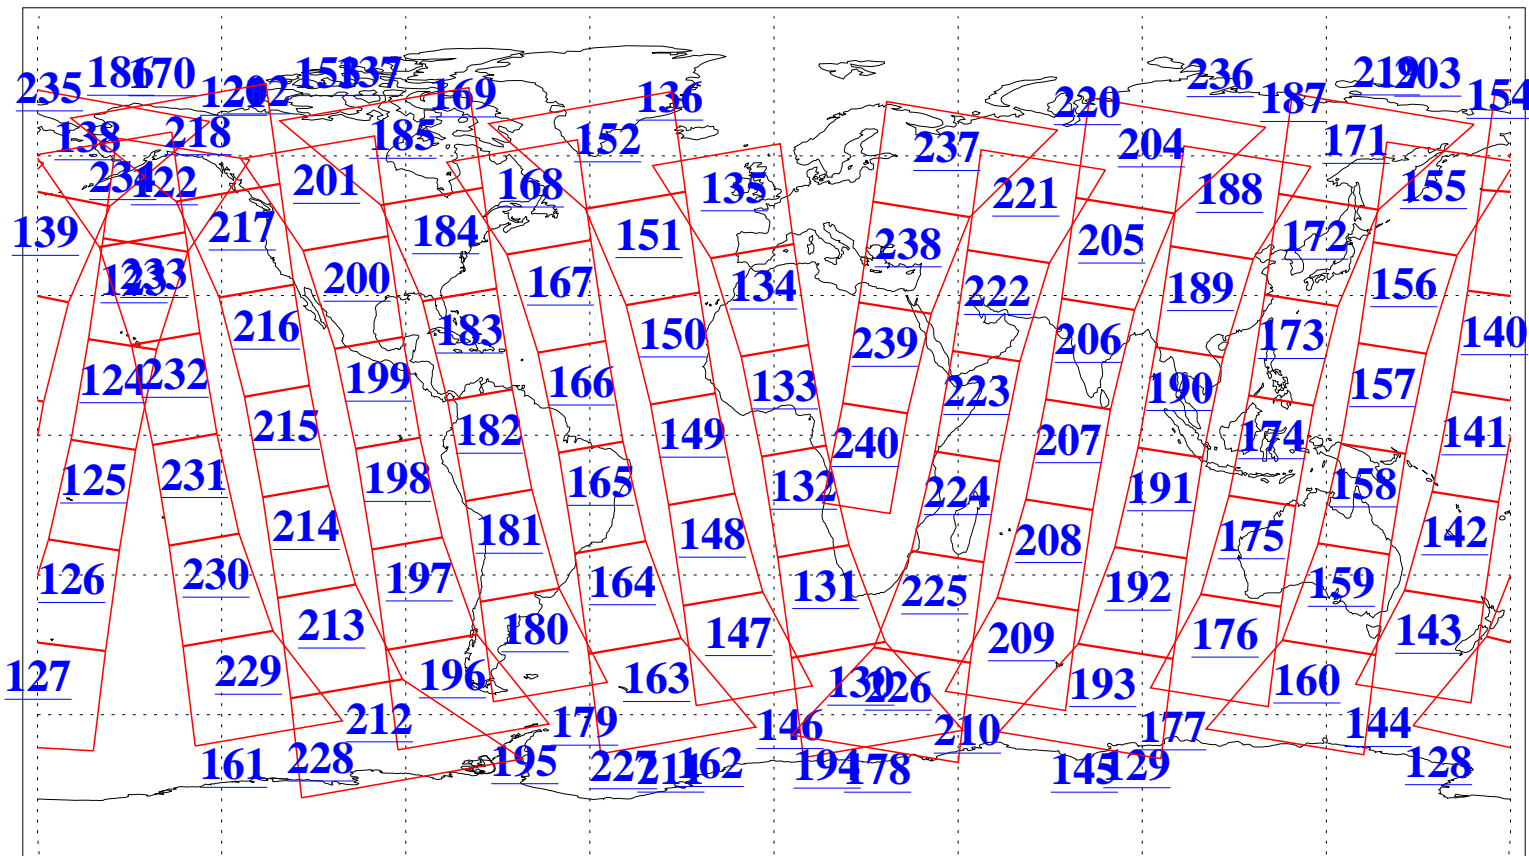

L1B Availability
AMSU Granules: 240
HSB Granules: 0
AIRS Granules: 240

18 Oct 2011
DoY 291
Aqua Day 3454
Granules: 1 to 120

Granules: 121 to 240

Legend: AMSU Available, HSB Available, AIRS Available

L1B Availability
AMSU Granules: 240
HSB Granules: 0
AIRS Granules: 240

18 Oct 2011
DoY 291
Aqua Day 3454
Ascending Granules

Descending Granules

Legend: AMSU Available, HSB Available, AIRS Available

L1B Availability
 AMSU Granules: 240
 HSB Granules: 0
 AIRS Granules: 240

18 Oct 2011
 DoY 291
 Aqua Day 3454

Northern Hemisphere Granules

Southern Hemisphere Granules

Legend: AMSU Available, HSB Available, AIRS Available