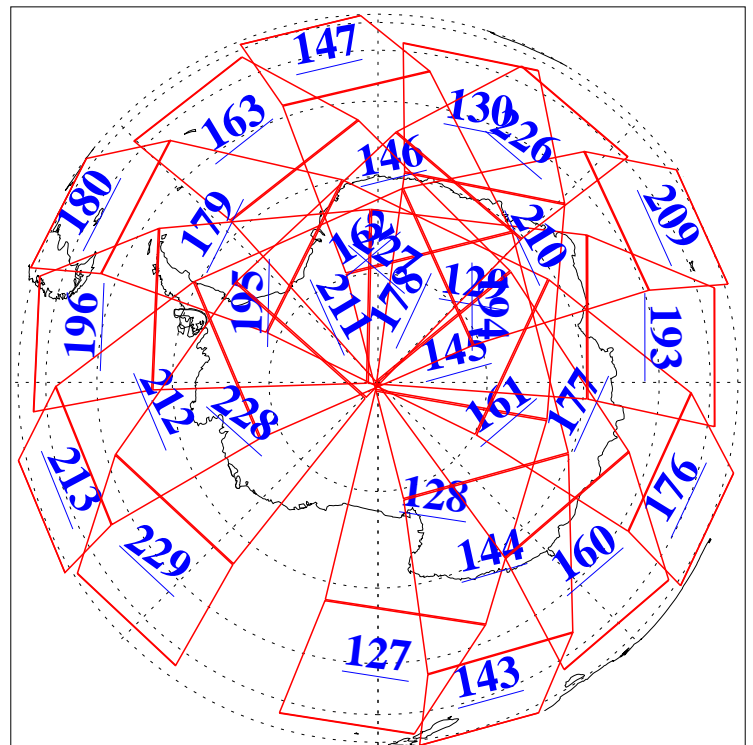

18 Oct 2011
DoY 291
Aqua Day 3454
Ascending Granules

Descending Granules

Legend: AMSU Available, HSB Available, AIRS Available

L1B Availability
 AMSU Granules: 240
 HSB Granules: 0
 AIRS Granules: 240

18 Oct 2011
 DoY 291
 Aqua Day 3454

Northern Hemisphere Granules

Southern Hemisphere Granules

Legend: AMSU Available, HSB Available, AIRS Available