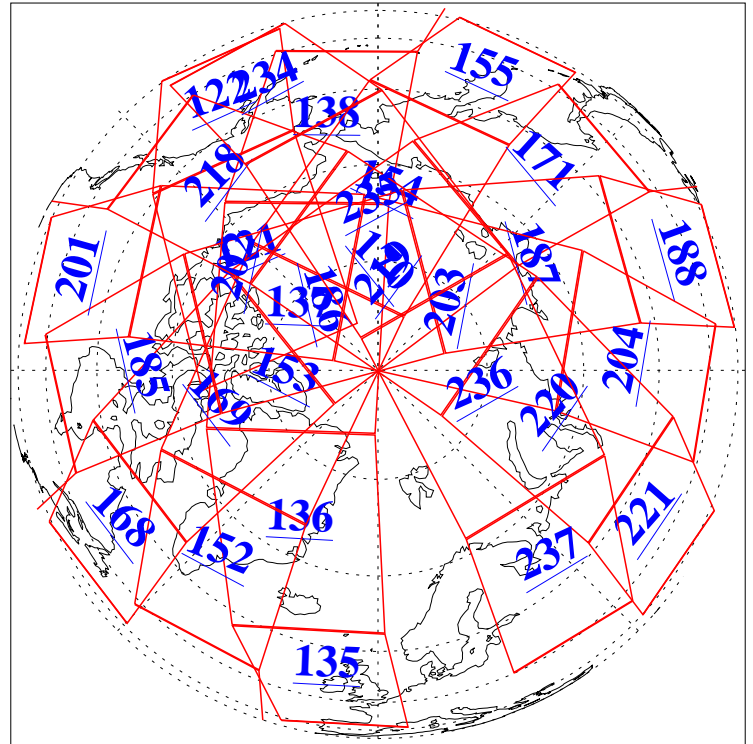

L1B Availability
AMSU Granules: 240
HSB Granules: 0
AIRS Granules: 240

18 Oct 2011
DoY 291
Aqua Day 3454
Granules: 1 to 120

Granules: 121 to 240

Legend: AMSU Available, HSB Available, AIRS Available

L1B Availability
AMSU Granules: 240
HSB Granules: 0
AIRS Granules: 240

18 Oct 2011
DoY 291
Aqua Day 3454
Ascending Granules

Descending Granules

Legend: AMSU Available, HSB Available, AIRS Available

L1B Availability
 AMSU Granules: 240
 HSB Granules: 0
 AIRS Granules: 240

18 Oct 2011
 DoY 291
 Aqua Day 3454

Northern Hemisphere Granules

Southern Hemisphere Granules

Legend: AMSU Available, HSB Available, AIRS Available