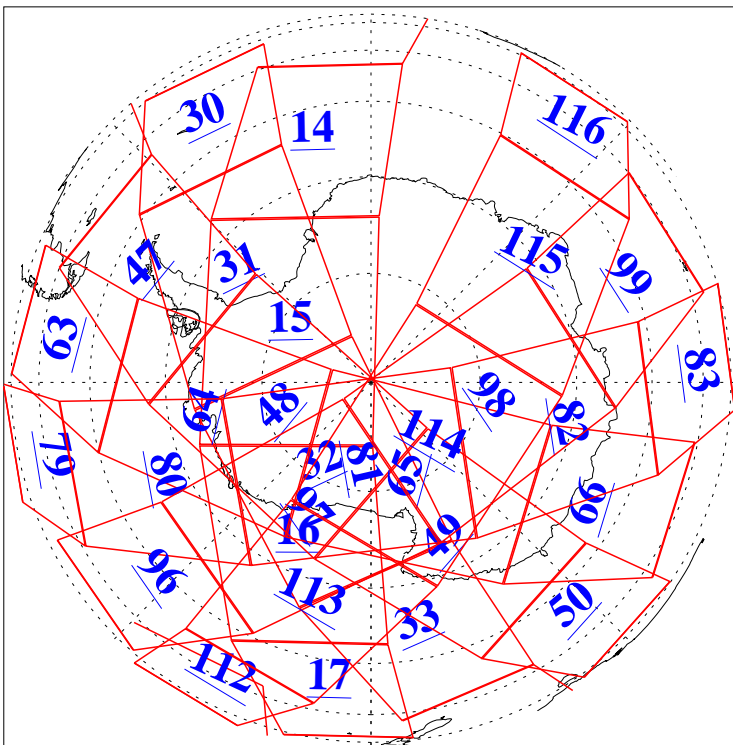

L1B Availability
AMSU Granules: 240
HSB Granules: 0
AIRS Granules: 240

16 Oct 2011
DoY 289
Aqua Day 3452
Granules: 1 to 120

Granules: 121 to 240

Legend: AMSU Available, HSB Available, AIRS Available

L1B Availability
AMSU Granules: 240
HSB Granules: 0
AIRS Granules: 240

16 Oct 2011
DoY 289
Aqua Day 3452
Ascending Granules

Descending Granules

Legend: AMSU Available, HSB Available, AIRS Available

L1B Availability
 AMSU Granules: 240
 HSB Granules: 0
 AIRS Granules: 240

16 Oct 2011
 DoY 289
 Aqua Day 3452

Northern Hemisphere Granules

Southern Hemisphere Granules

Legend: AMSU Available, HSB Available, AIRS Available