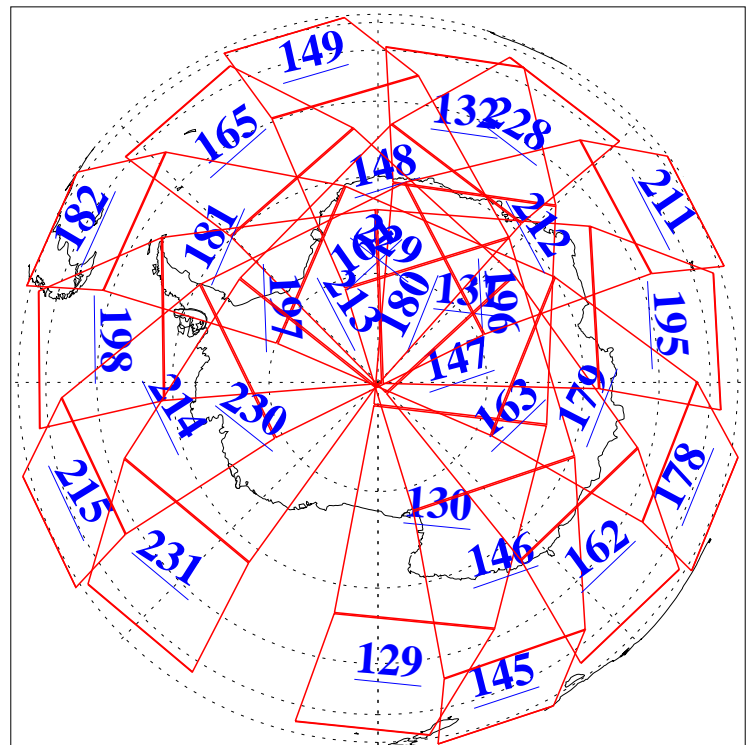

L1B Availability
AMSU Granules: 240
HSB Granules: 0
AIRS Granules: 240

16 Oct 2011
DoY 289
Aqua Day 3452
Granules: 1 to 120

Granules: 121 to 240

Legend: AMSU Available, HSB Available, AIRS Available

L1B Availability
AMSU Granules: 240
HSB Granules: 0
AIRS Granules: 240

16 Oct 2011
DoY 289
Aqua Day 3452
Ascending Granules

Descending Granules

Legend: AMSU Available, HSB Available, AIRS Available

L1B Availability
 AMSU Granules: 240
 HSB Granules: 0
 AIRS Granules: 240

16 Oct 2011
 DoY 289
 Aqua Day 3452

Northern Hemisphere Granules

Southern Hemisphere Granules

Legend: AMSU Available, HSB Available, AIRS Available