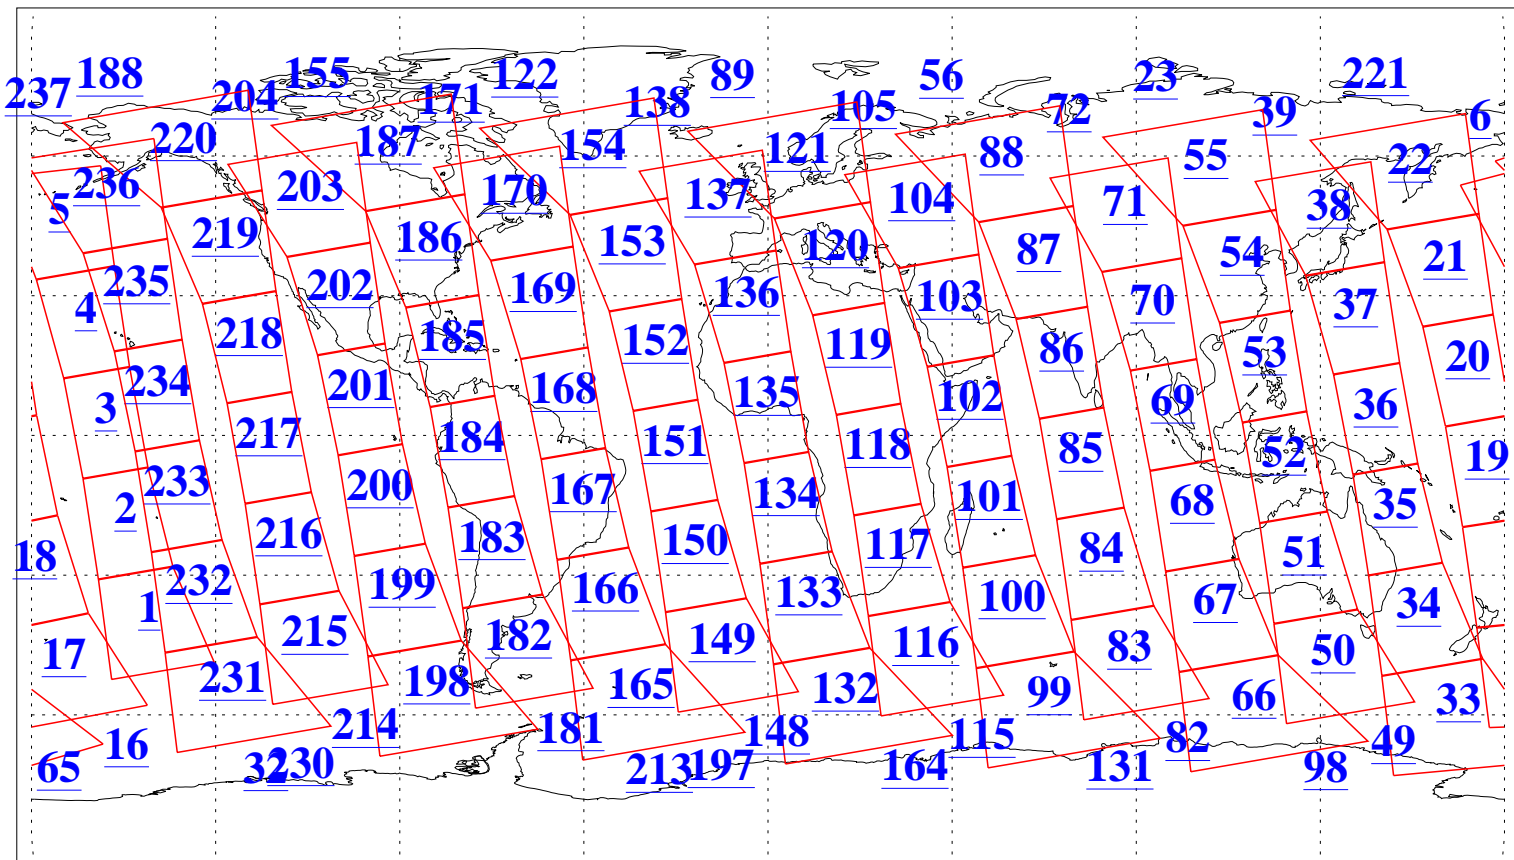

L1B Availability
AMSU Granules: 240
HSB Granules: 0
AIRS Granules: 240

16 Oct 2011
DoY 289
Aqua Day 3452
Granules: 1 to 120

Granules: 121 to 240

Legend: AMSU Available, HSB Available, AIRS Available

L1B Availability
AMSU Granules: 240
HSB Granules: 0
AIRS Granules: 240

16 Oct 2011
DoY 289
Aqua Day 3452
Ascending Granules

Descending Granules

Legend: AMSU Available, HSB Available, AIRS Available

L1B Availability
 AMSU Granules: 240
 HSB Granules: 0
 AIRS Granules: 240

16 Oct 2011
 DoY 289
 Aqua Day 3452

Northern Hemisphere Granules

Southern Hemisphere Granules

Legend: AMSU Available, HSB Available, AIRS Available