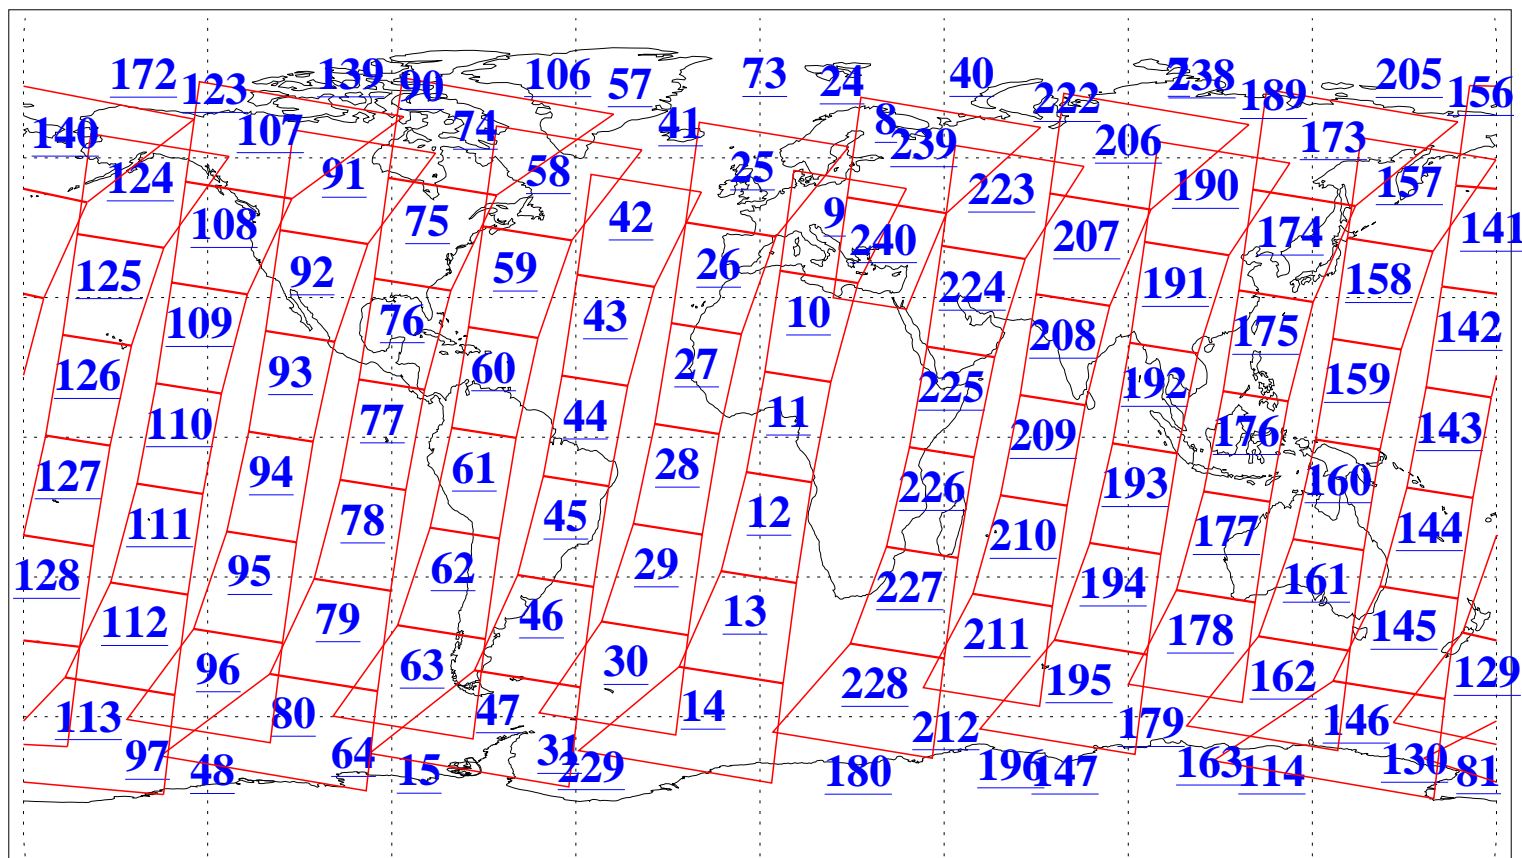

L1B Availability
AMSU Granules: 240
HSB Granules: 0
AIRS Granules: 240

16 Oct 2011
DoY 289
Aqua Day 3452
Granules: 1 to 120

Granules: 121 to 240

Legend: AMSU Available, HSB Available, AIRS Available

L1B Availability
AMSU Granules: 240
HSB Granules: 0
AIRS Granules: 240

16 Oct 2011
DoY 289
Aqua Day 3452
Ascending Granules

Descending Granules

Legend: AMSU Available, HSB Available, AIRS Available

L1B Availability
 AMSU Granules: 240
 HSB Granules: 0
 AIRS Granules: 240

16 Oct 2011
 DoY 289
 Aqua Day 3452