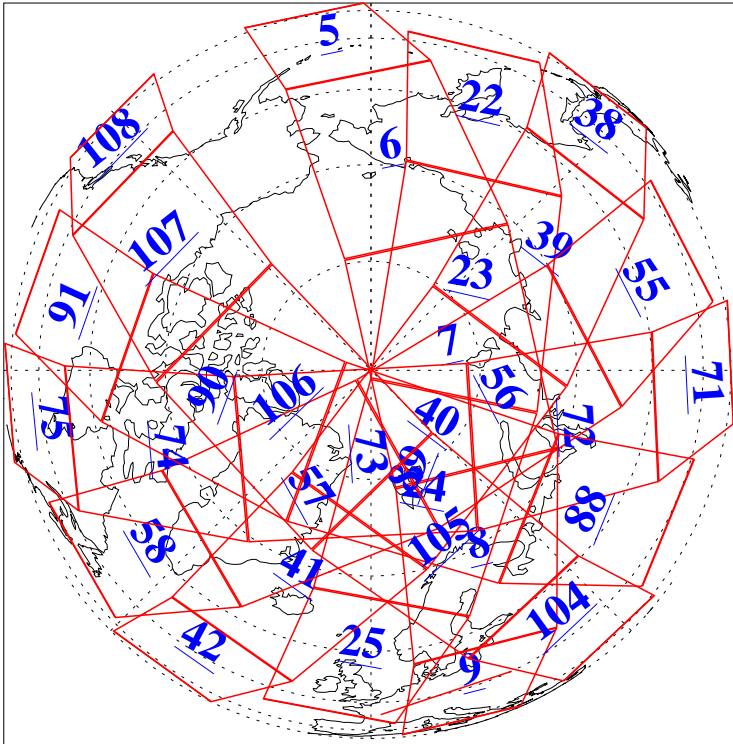

L1B Availability
AMSU Granules: 240
HSB Granules: 0
AIRS Granules: 240

16 Oct 2011
DoY 289
Aqua Day 3452
Granules: 1 to 120

Granules: 121 to 240

Legend: AMSU Available, HSB Available, AIRS Available

L1B Availability
AMSU Granules: 240
HSB Granules: 0
AIRS Granules: 240

16 Oct 2011
DoY 289
Aqua Day 3452
Ascending Granules

Descending Granules

Legend: AMSU Available, HSB Available, AIRS Available

L1B Availability
 AMSU Granules: 240
 HSB Granules: 0
 AIRS Granules: 240

16 Oct 2011
 DoY 289
 Aqua Day 3452

Northern Hemisphere Granules

Southern Hemisphere Granules

Legend: AMSU Available, HSB Available, AIRS Available