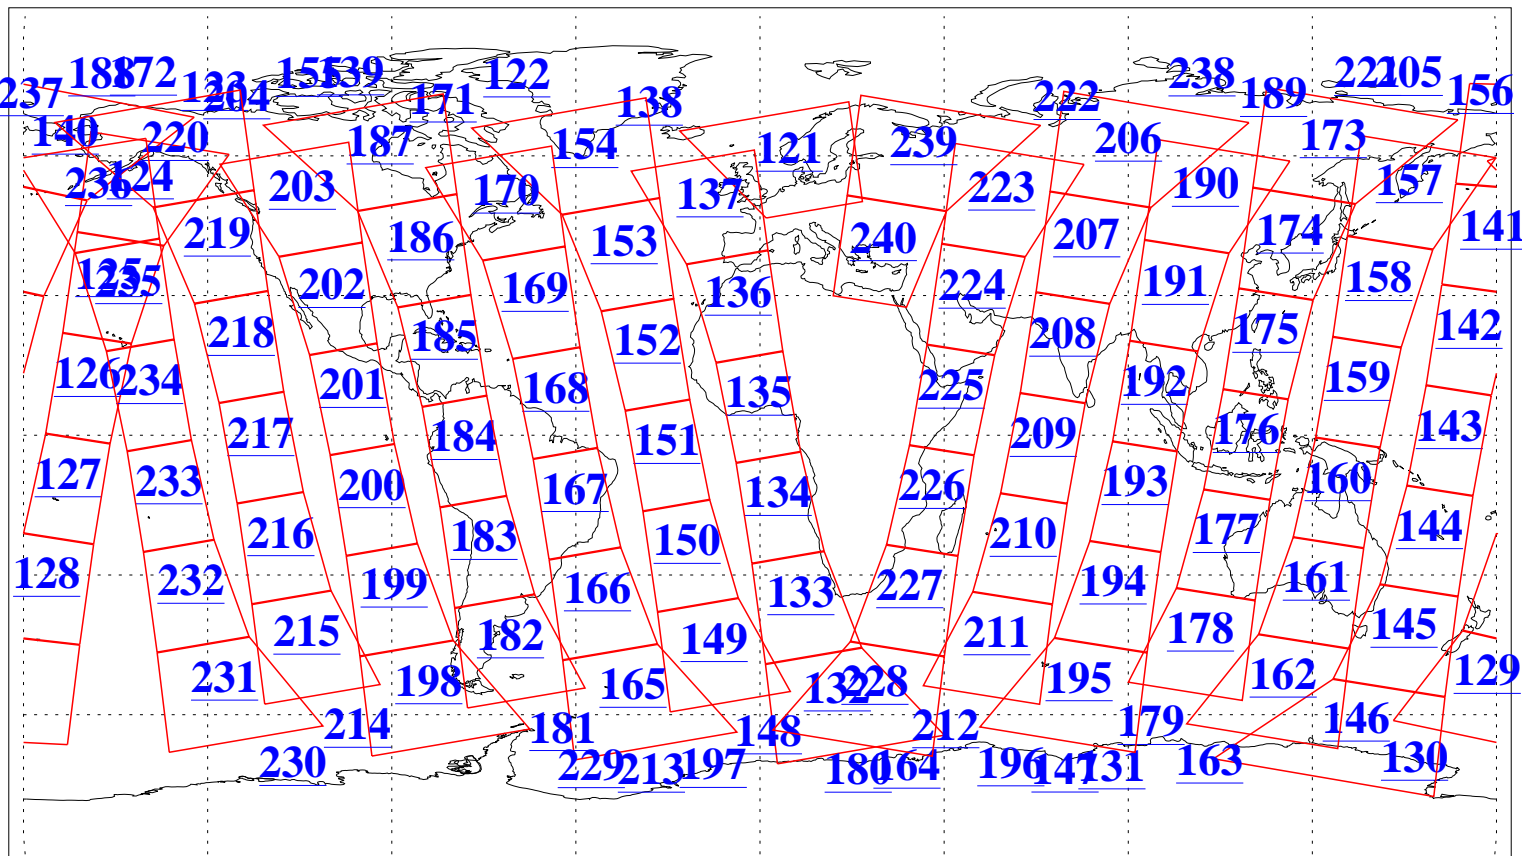

L1B Availability
AMSU Granules: 240
HSB Granules: 0
AIRS Granules: 240

16 Oct 2011
DoY 289
Aqua Day 3452
Granules: 1 to 120

Granules: 121 to 240

Legend: AMSU Available, HSB Available, AIRS Available

L1B Availability
AMSU Granules: 240
HSB Granules: 0
AIRS Granules: 240

16 Oct 2011
DoY 289
Aqua Day 3452
Ascending Granules

Descending Granules

Legend: AMSU Available, HSB Available, AIRS Available

L1B Availability
 AMSU Granules: 240
 HSB Granules: 0
 AIRS Granules: 240

16 Oct 2011
 DoY 289
 Aqua Day 3452

Northern Hemisphere Granules

Southern Hemisphere Granules

Legend: AMSU Available, HSB Available, AIRS Available