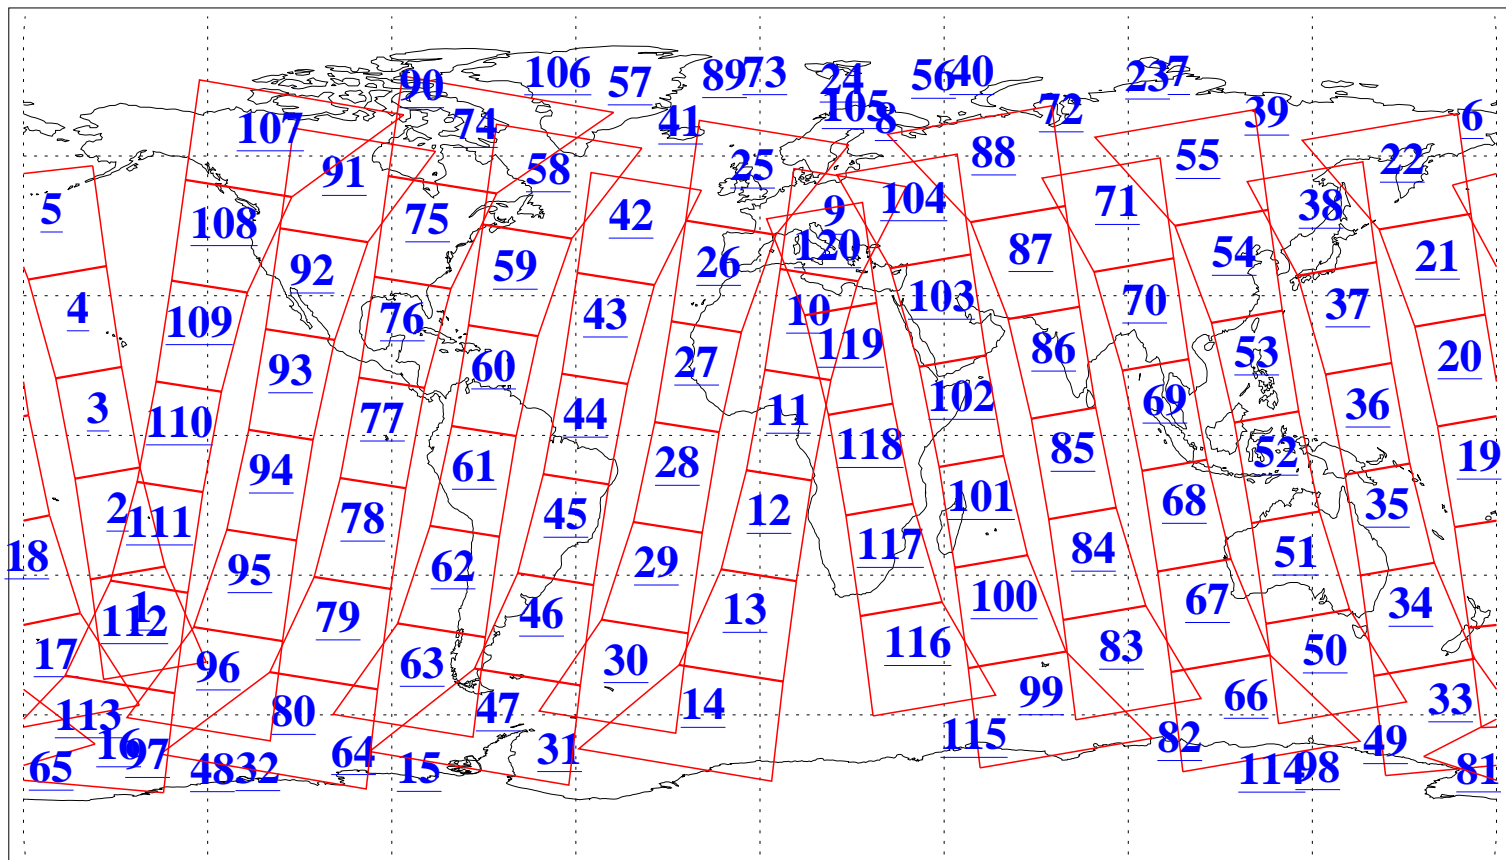

L1B Availability
AMSU Granules: 240
HSB Granules: 0
AIRS Granules: 240

16 Oct 2011
DoY 289
Aqua Day 3452
Granules: 1 to 120

Granules: 121 to 240

Legend: AMSU Available, HSB Available, AIRS Available

L1B Availability
AMSU Granules: 240
HSB Granules: 0
AIRS Granules: 240

16 Oct 2011
DoY 289
Aqua Day 3452
Ascending Granules

Descending Granules

Legend: AMSU Available, HSB Available, AIRS Available

L1B Availability
 AMSU Granules: 240
 HSB Granules: 0
 AIRS Granules: 240

16 Oct 2011
 DoY 289
 Aqua Day 3452

Northern Hemisphere Granules

Southern Hemisphere Granules

Legend: AMSU Available, HSB Available, AIRS Available