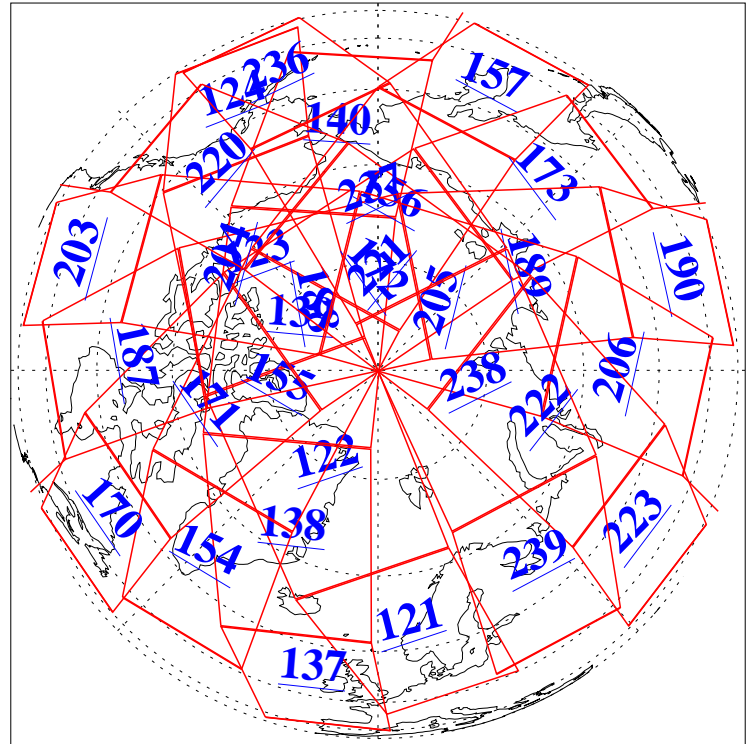

16 Oct 2011
DoY 289
Aqua Day 3452
Ascending Granules

Descending Granules

Legend: AMSU Available, HSB Available, AIRS Available

L1B Availability
 AMSU Granules: 240
 HSB Granules: 0
 AIRS Granules: 240

16 Oct 2011
 DoY 289
 Aqua Day 3452

Northern Hemisphere Granules

Southern Hemisphere Granules

Legend: AMSU Available, HSB Available, AIRS Available