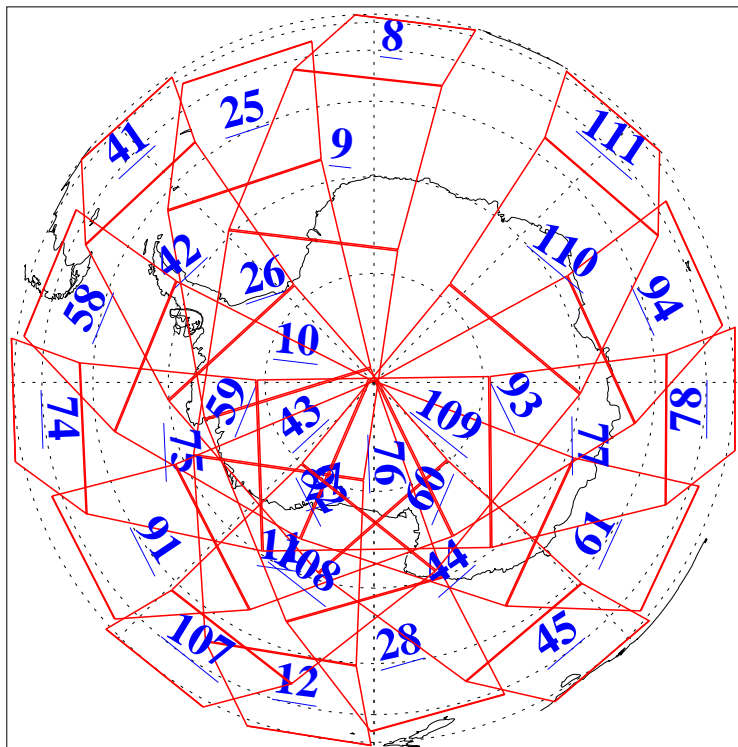

L1B Availability
AMSU Granules: 240
HSB Granules: 0
AIRS Granules: 240

13 Oct 2011
DoY 286
Aqua Day 3449
Granules: 1 to 120

Granules: 121 to 240

Legend: AMSU Available, HSB Available, AIRS Available

L1B Availability
AMSU Granules: 240
HSB Granules: 0
AIRS Granules: 240

13 Oct 2011
DoY 286
Aqua Day 3449

Ascending Granules

Descending Granules

Legend: AMSU Available, HSB Available, AIRS Available

L1B Availability
 AMSU Granules: 240
 HSB Granules: 0
 AIRS Granules: 240

13 Oct 2011
 DoY 286
 Aqua Day 3449

Northern Hemisphere Granules

Southern Hemisphere Granules

Legend: AMSU Available, HSB Available, AIRS Available