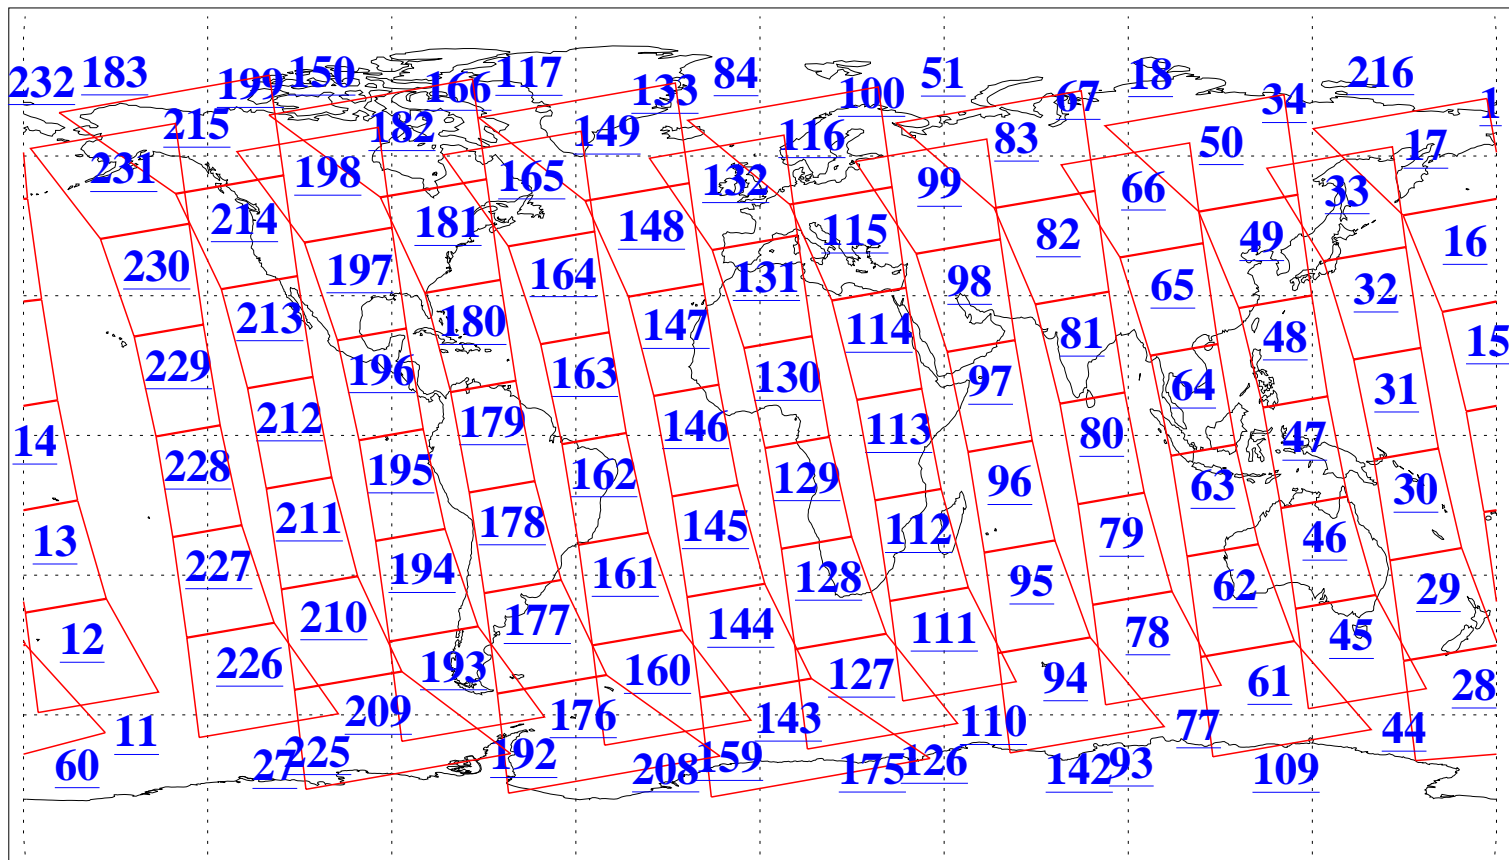

L1B Availability
AMSU Granules: 240
HSB Granules: 0
AIRS Granules: 240

13 Oct 2011
DoY 286
Aqua Day 3449
Granules: 1 to 120

Granules: 121 to 240

Legend: AMSU Available, HSB Available, AIRS Available

L1B Availability
AMSU Granules: 240
HSB Granules: 0
AIRS Granules: 240

13 Oct 2011
DoY 286
Aqua Day 3449

Ascending Granules

Descending Granules

Legend: AMSU Available, HSB Available, AIRS Available

L1B Availability
 AMSU Granules: 240
 HSB Granules: 0
 AIRS Granules: 240

13 Oct 2011
 DoY 286
 Aqua Day 3449

Northern Hemisphere Granules

Southern Hemisphere Granules

Legend: AMSU Available, HSB Available, AIRS Available