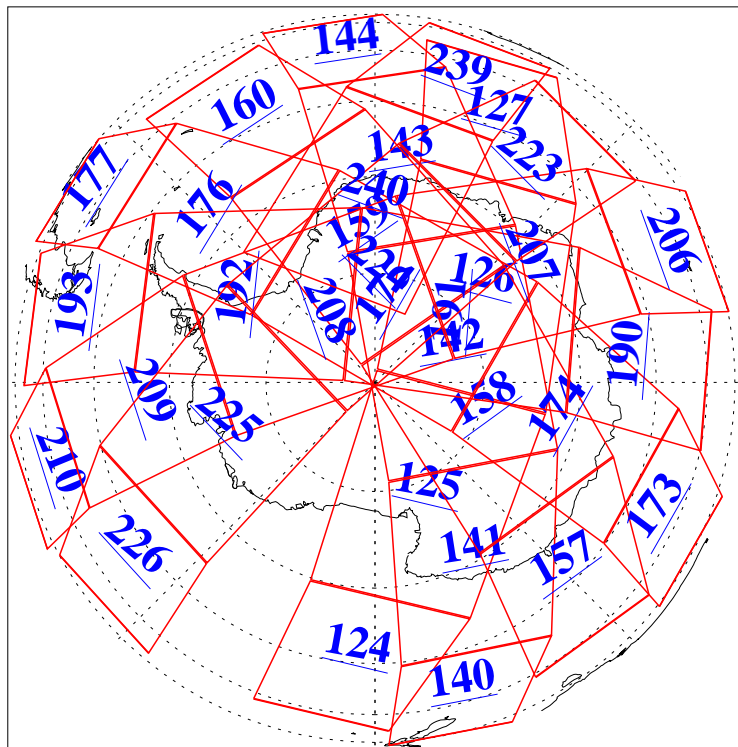

L1B Availability
AMSU Granules: 240
HSB Granules: 0
AIRS Granules: 240

13 Oct 2011
DoY 286
Aqua Day 3449
Granules: 1 to 120

Granules: 121 to 240

Legend: AMSU Available, HSB Available, AIRS Available

L1B Availability
AMSU Granules: 240
HSB Granules: 0
AIRS Granules: 240

13 Oct 2011
DoY 286
Aqua Day 3449

Ascending Granules

Descending Granules

Legend: AMSU Available, HSB Available, AIRS Available

L1B Availability
 AMSU Granules: 240
 HSB Granules: 0
 AIRS Granules: 240

13 Oct 2011
 DoY 286
 Aqua Day 3449

Northern Hemisphere Granules

Southern Hemisphere Granules

Legend: AMSU Available, HSB Available, AIRS Available