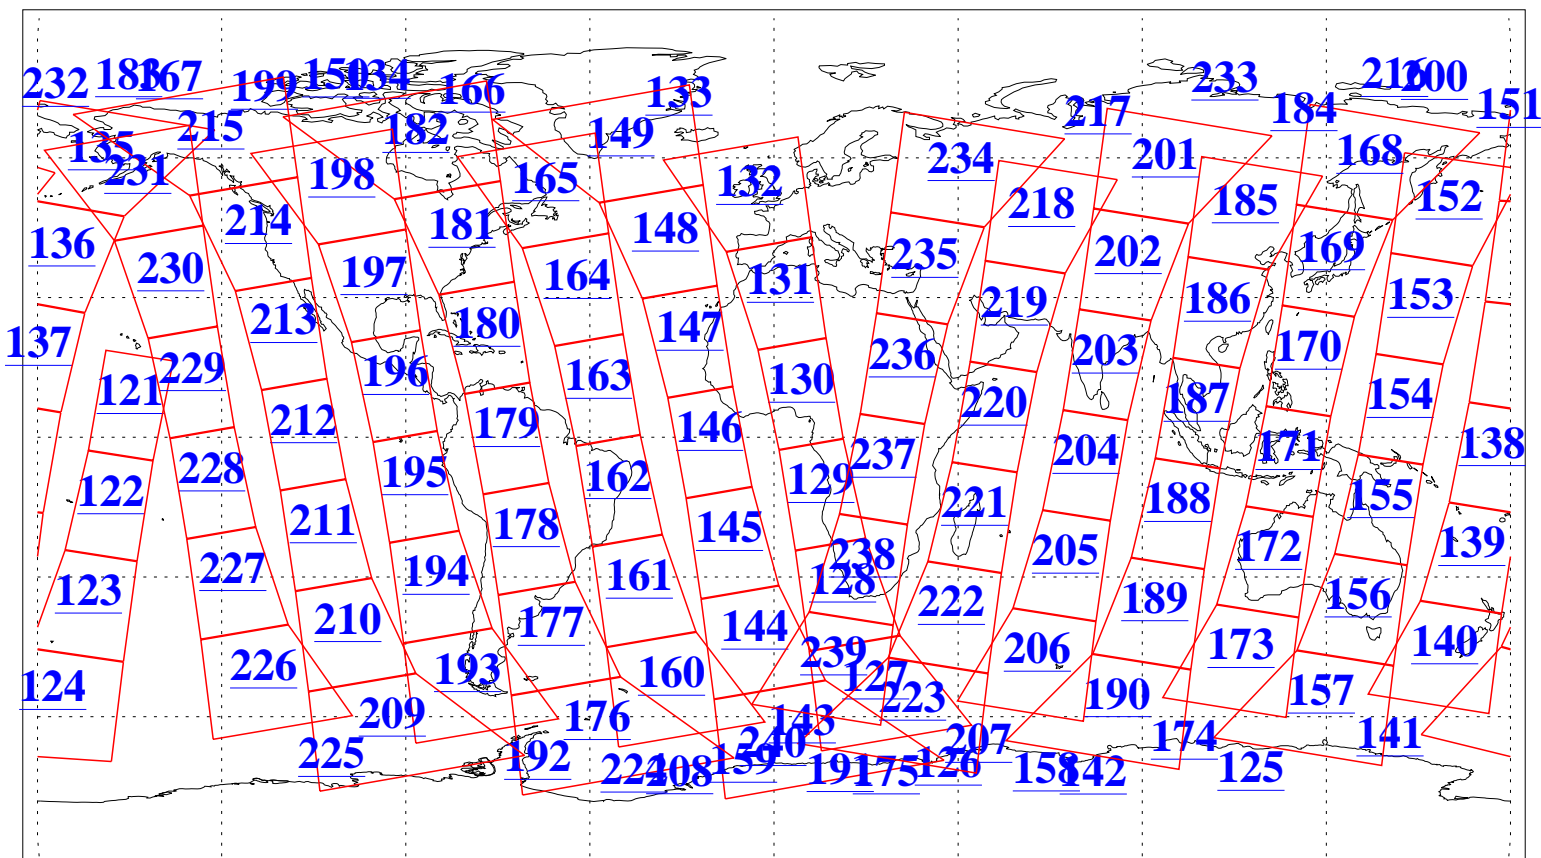

L1B Availability
AMSU Granules: 240
HSB Granules: 0
AIRS Granules: 240

13 Oct 2011
DoY 286
Aqua Day 3449
Granules: 1 to 120

Granules: 121 to 240

Legend: AMSU Available, HSB Available, AIRS Available

L1B Availability
AMSU Granules: 240
HSB Granules: 0
AIRS Granules: 240

13 Oct 2011
DoY 286
Aqua Day 3449

Ascending Granules

Descending Granules

Legend: AMSU Available, HSB Available, AIRS Available

L1B Availability
 AMSU Granules: 240
 HSB Granules: 0
 AIRS Granules: 240

13 Oct 2011
 DoY 286
 Aqua Day 3449

Northern Hemisphere Granules

Southern Hemisphere Granules

Legend: AMSU Available, HSB Available, AIRS Available