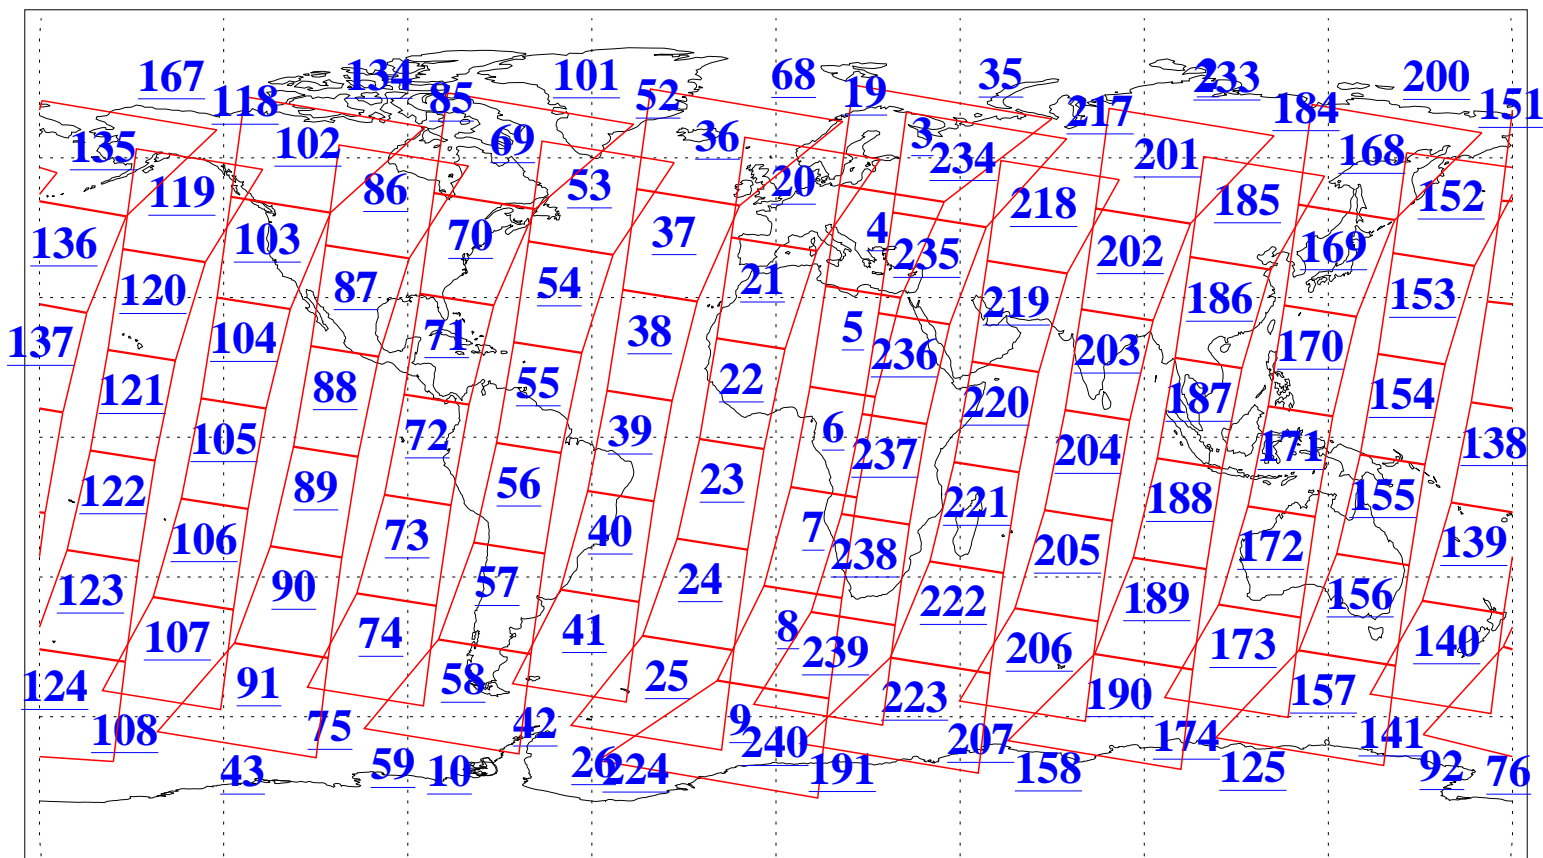

L1B Availability
AMSU Granules: 240
HSB Granules: 0
AIRS Granules: 240

13 Oct 2011
DoY 286
Aqua Day 3449
Granules: 1 to 120

Granules: 121 to 240

Legend: AMSU Available, HSB Available, AIRS Available

L1B Availability
AMSU Granules: 240
HSB Granules: 0
AIRS Granules: 240

13 Oct 2011
DoY 286
Aqua Day 3449

Ascending Granules

Descending Granules

Legend: AMSU Available, HSB Available, AIRS Available

L1B Availability
 AMSU Granules: 240
 HSB Granules: 0
 AIRS Granules: 240

13 Oct 2011
 DoY 286
 Aqua Day 3449

Northern Hemisphere Granules

Southern Hemisphere Granules

Legend: AMSU Available, HSB Available, AIRS Available