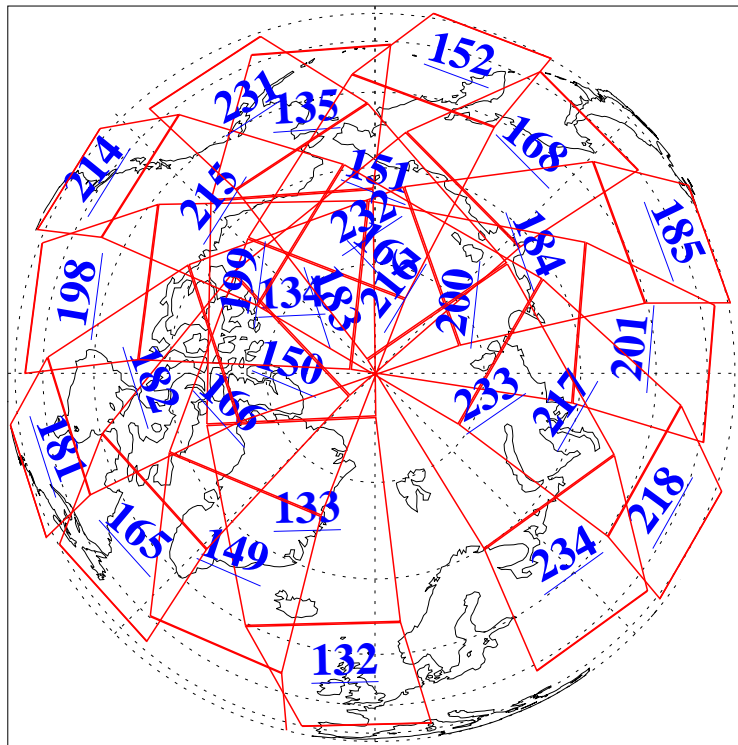

L1B Availability
AMSU Granules: 240
HSB Granules: 0
AIRS Granules: 240

13 Oct 2011
DoY 286
Aqua Day 3449
Granules: 1 to 120

Granules: 121 to 240

Legend: AMSU Available, HSB Available, AIRS Available

L1B Availability
AMSU Granules: 240
HSB Granules: 0
AIRS Granules: 240

13 Oct 2011
DoY 286
Aqua Day 3449

Ascending Granules

Descending Granules

Legend: AMSU Available, HSB Available, AIRS Available

L1B Availability
 AMSU Granules: 240
 HSB Granules: 0
 AIRS Granules: 240

13 Oct 2011
 DoY 286
 Aqua Day 3449

Northern Hemisphere Granules

Southern Hemisphere Granules

Legend: AMSU Available, HSB Available, AIRS Available