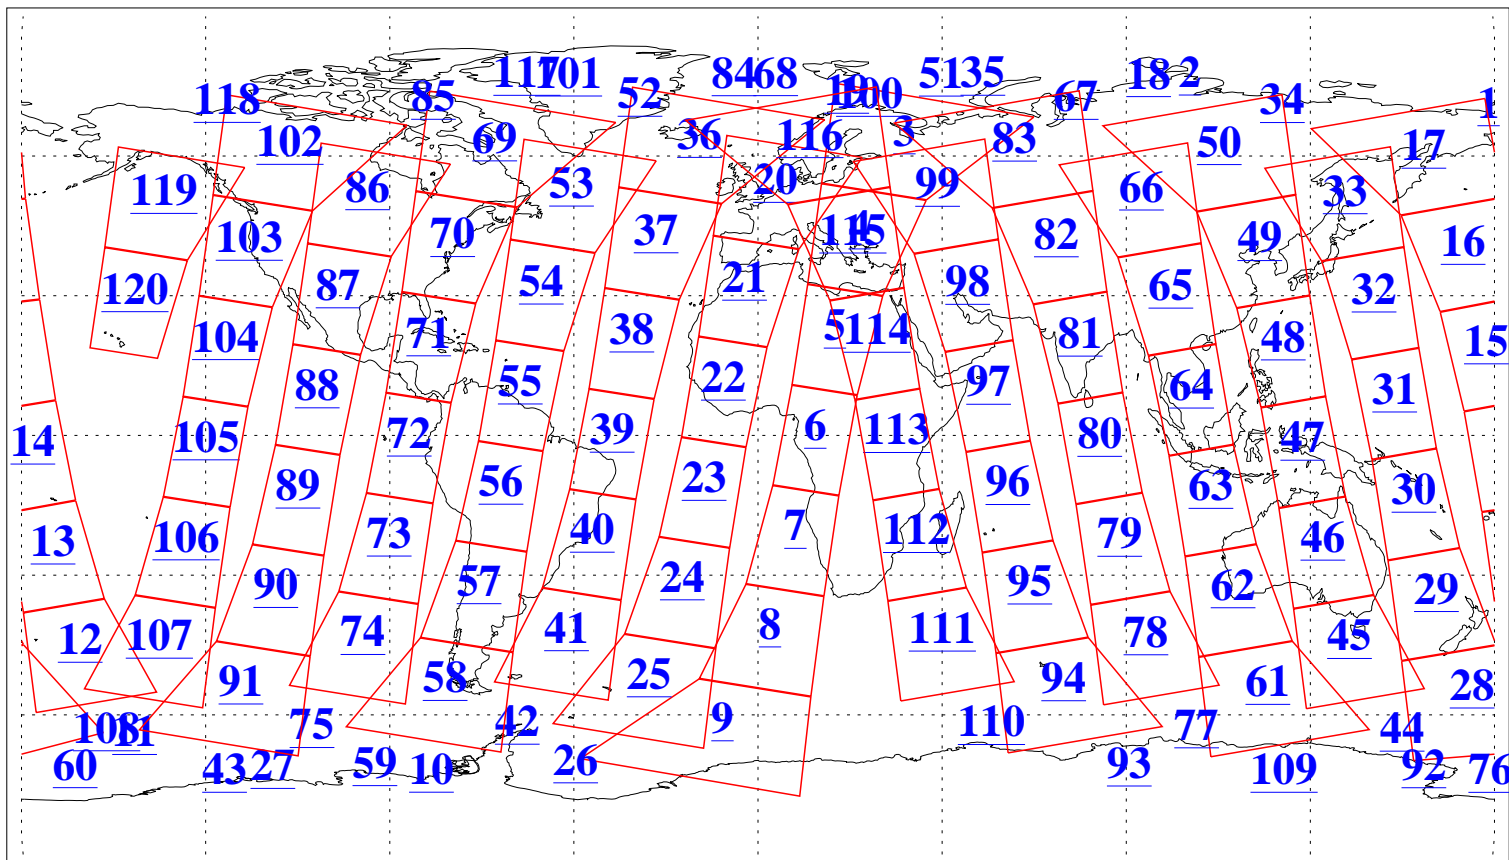

L1B Availability
AMSU Granules: 240
HSB Granules: 0
AIRS Granules: 240

13 Oct 2011
DoY 286
Aqua Day 3449
Granules: 1 to 120

Granules: 121 to 240

Legend: AMSU Available, HSB Available, AIRS Available

L1B Availability
AMSU Granules: 240
HSB Granules: 0
AIRS Granules: 240

13 Oct 2011
DoY 286
Aqua Day 3449

Ascending Granules

Descending Granules

Legend: AMSU Available, HSB Available, AIRS Available

L1B Availability
 AMSU Granules: 240
 HSB Granules: 0
 AIRS Granules: 240

13 Oct 2011
 DoY 286
 Aqua Day 3449

Northern Hemisphere Granules

Southern Hemisphere Granules

Legend: AMSU Available, HSB Available, AIRS Available