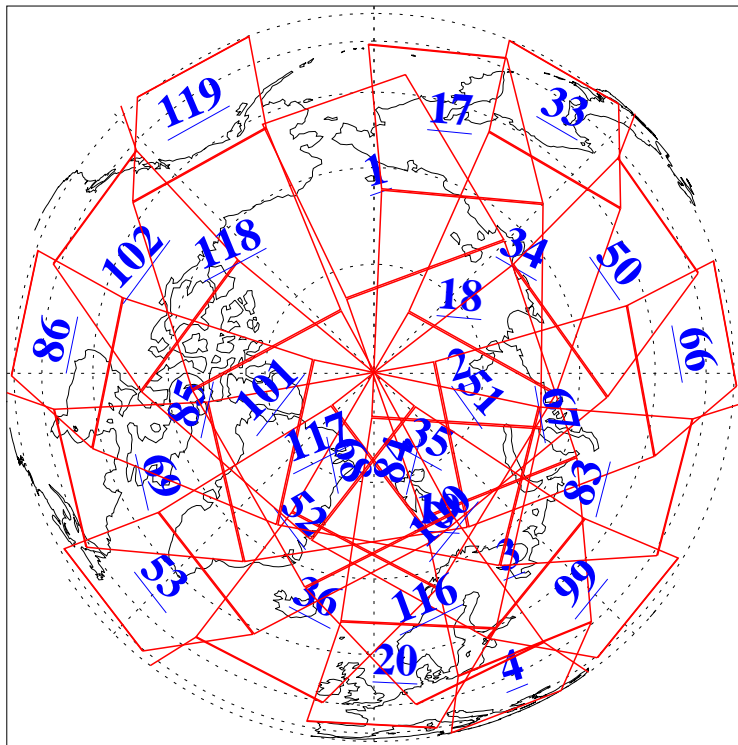

L1B Availability
AMSU Granules: 240
HSB Granules: 0
AIRS Granules: 240

13 Oct 2011
DoY 286
Aqua Day 3449
Granules: 1 to 120

Granules: 121 to 240

Legend: AMSU Available, HSB Available, AIRS Available

L1B Availability
AMSU Granules: 240
HSB Granules: 0
AIRS Granules: 240

13 Oct 2011
DoY 286
Aqua Day 3449

Ascending Granules

Descending Granules

Legend: AMSU Available, HSB Available, AIRS Available

L1B Availability
 AMSU Granules: 240
 HSB Granules: 0
 AIRS Granules: 240

13 Oct 2011
 DoY 286
 Aqua Day 3449

Northern Hemisphere Granules

Southern Hemisphere Granules

Legend: AMSU Available, HSB Available, AIRS Available