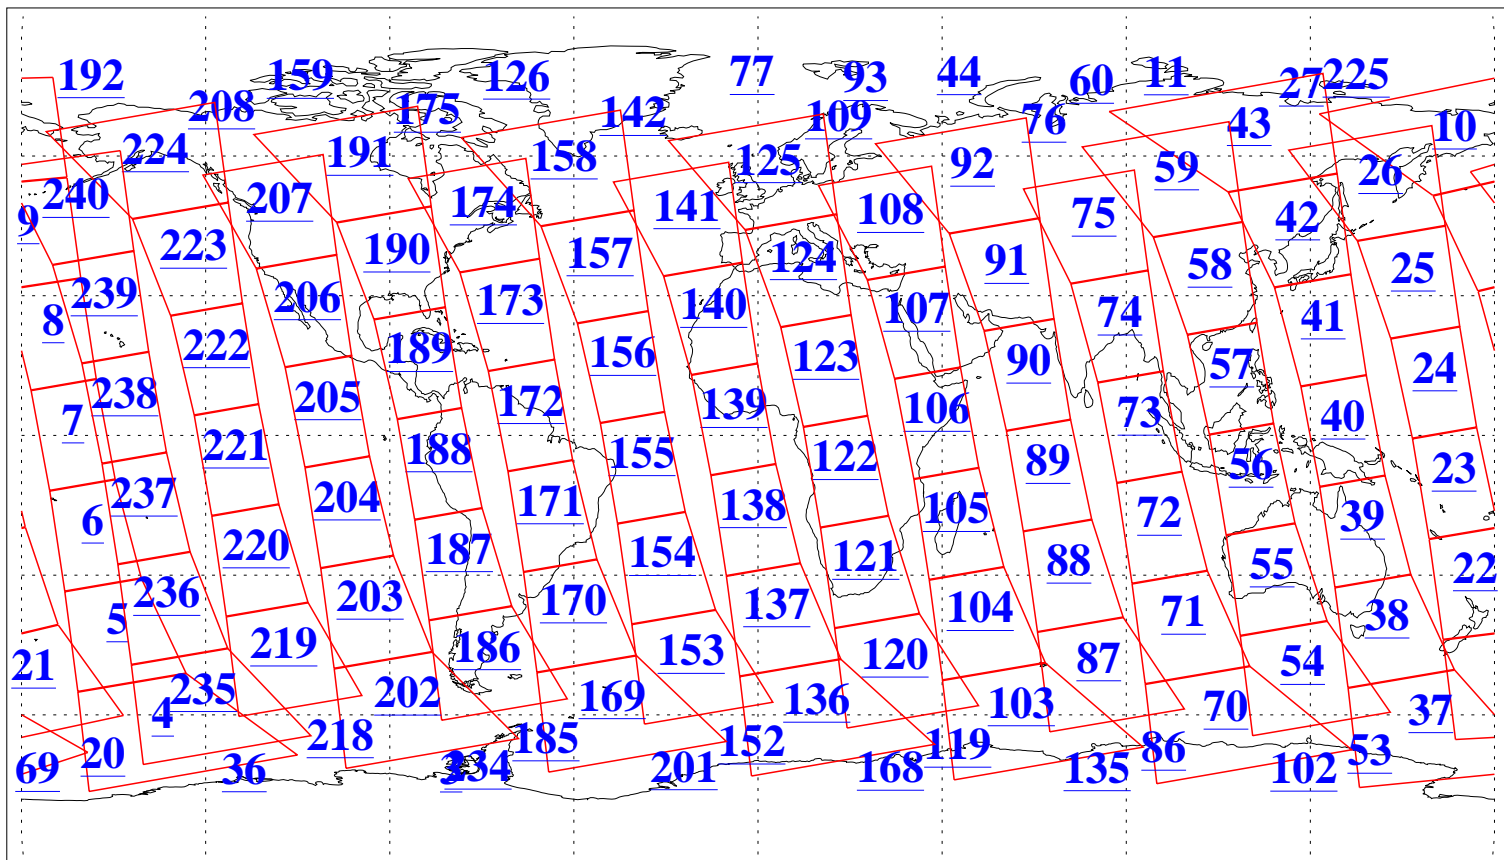

L1B Availability  
AMSU Granules: 240  
HSB Granules: 0  
AIRS Granules: 240

12 Oct 2011  
DoY 285  
Aqua Day 3448  
Granules: 1 to 120

Granules: 121 to 240

Legend: AMSU Available, HSB Available, AIRS Available

L1B Availability  
AMSU Granules: 240  
HSB Granules: 0  
AIRS Granules: 240

12 Oct 2011  
DoY 285  
Aqua Day 3448  
Ascending Granules

Descending Granules

Legend: AMSU Available, HSB Available, AIRS Available

L1B Availability  
 AMSU Granules: 240  
 HSB Granules: 0  
 AIRS Granules: 240

12 Oct 2011  
 DoY 285  
 Aqua Day 3448

Northern Hemisphere Granules

Southern Hemisphere Granules

Legend: AMSU Available, HSB Available, AIRS Available