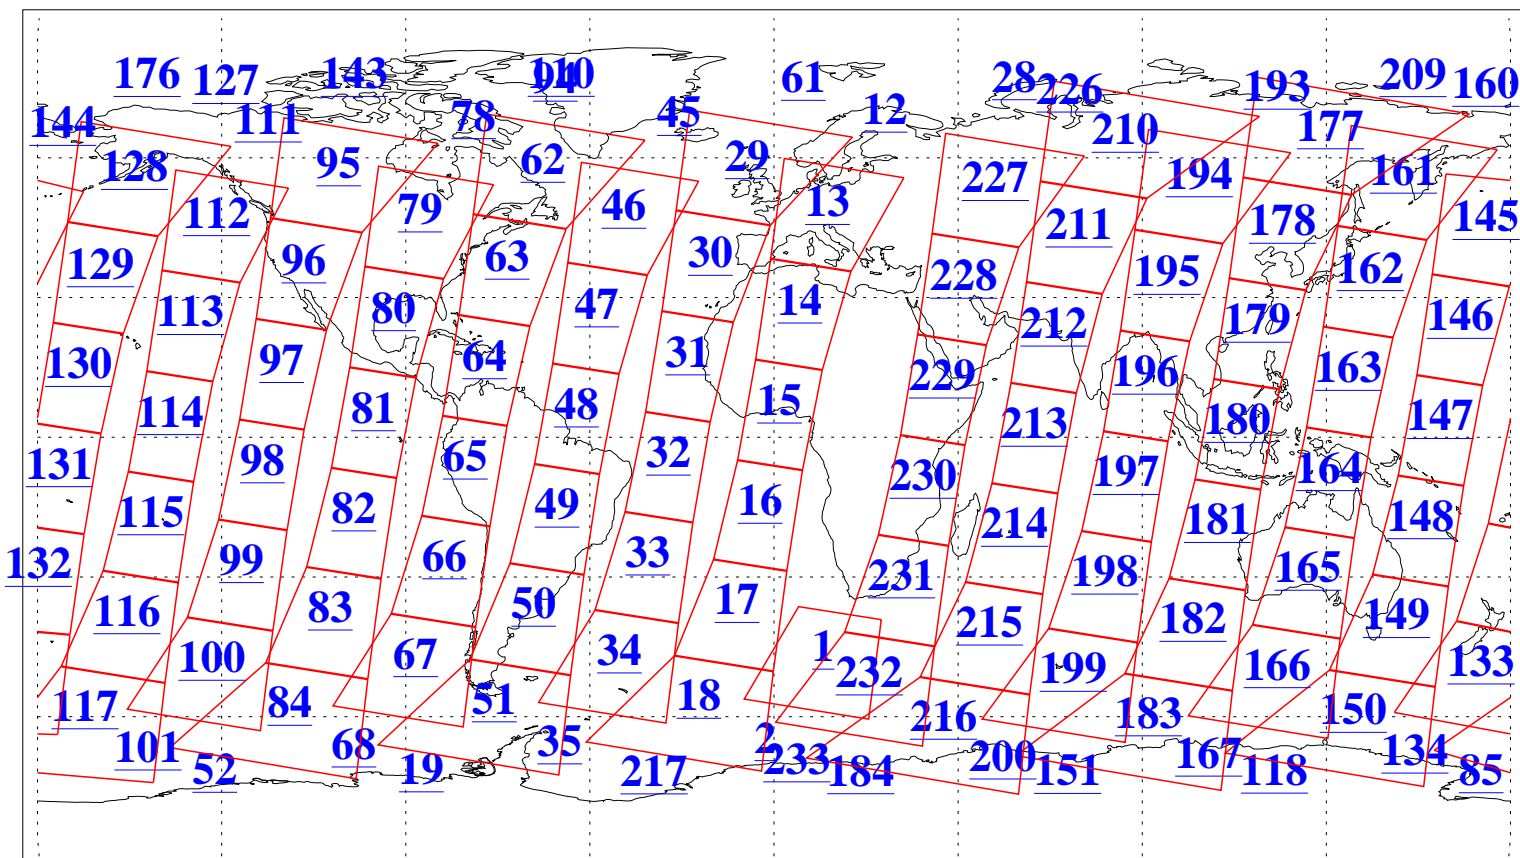

L1B Availability  
AMSU Granules: 240  
HSB Granules: 0  
AIRS Granules: 240

12 Oct 2011  
DoY 285  
Aqua Day 3448  
Granules: 1 to 120

Granules: 121 to 240

Legend: AMSU Available, HSB Available, AIRS Available

L1B Availability  
AMSU Granules: 240  
HSB Granules: 0  
AIRS Granules: 240

12 Oct 2011  
DoY 285  
Aqua Day 3448  
Ascending Granules

Descending Granules

Legend: AMSU Available, HSB Available, AIRS Available

L1B Availability  
 AMSU Granules: 240  
 HSB Granules: 0  
 AIRS Granules: 240

12 Oct 2011  
 DoY 285  
 Aqua Day 3448

Northern Hemisphere Granules

Southern Hemisphere Granules

Legend: AMSU Available, HSB Available, AIRS Available