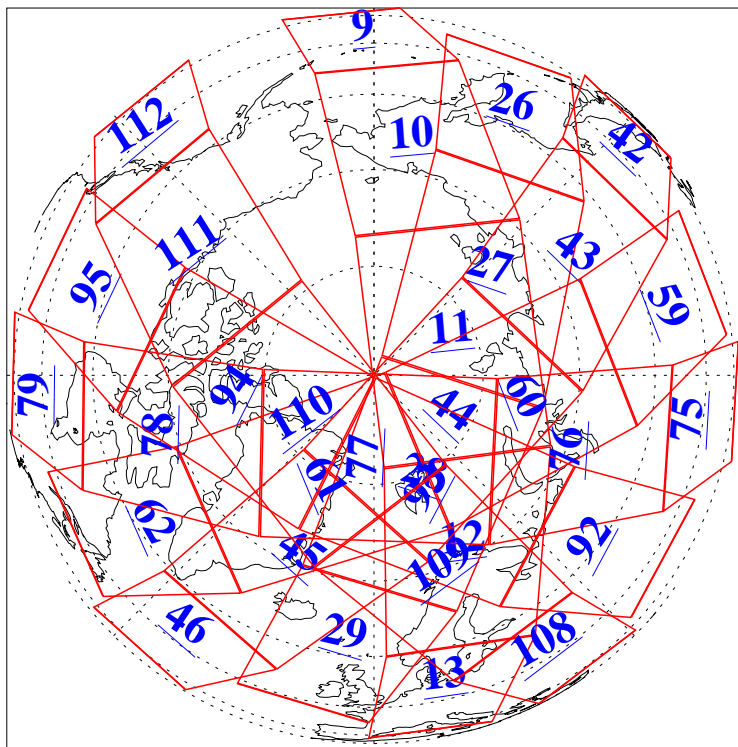

L1B Availability  
AMSU Granules: 240  
HSB Granules: 0  
AIRS Granules: 240

12 Oct 2011  
DoY 285  
Aqua Day 3448  
Granules: 1 to 120

Granules: 121 to 240

Legend: AMSU Available, HSB Available, AIRS Available

L1B Availability  
AMSU Granules: 240  
HSB Granules: 0  
AIRS Granules: 240

12 Oct 2011  
DoY 285  
Aqua Day 3448  
Ascending Granules

Descending Granules

Legend: AMSU Available, HSB Available, AIRS Available

L1B Availability  
 AMSU Granules: 240  
 HSB Granules: 0  
 AIRS Granules: 240

12 Oct 2011  
 DoY 285  
 Aqua Day 3448

Northern Hemisphere Granules

Southern Hemisphere Granules

Legend: AMSU Available, HSB Available, AIRS Available