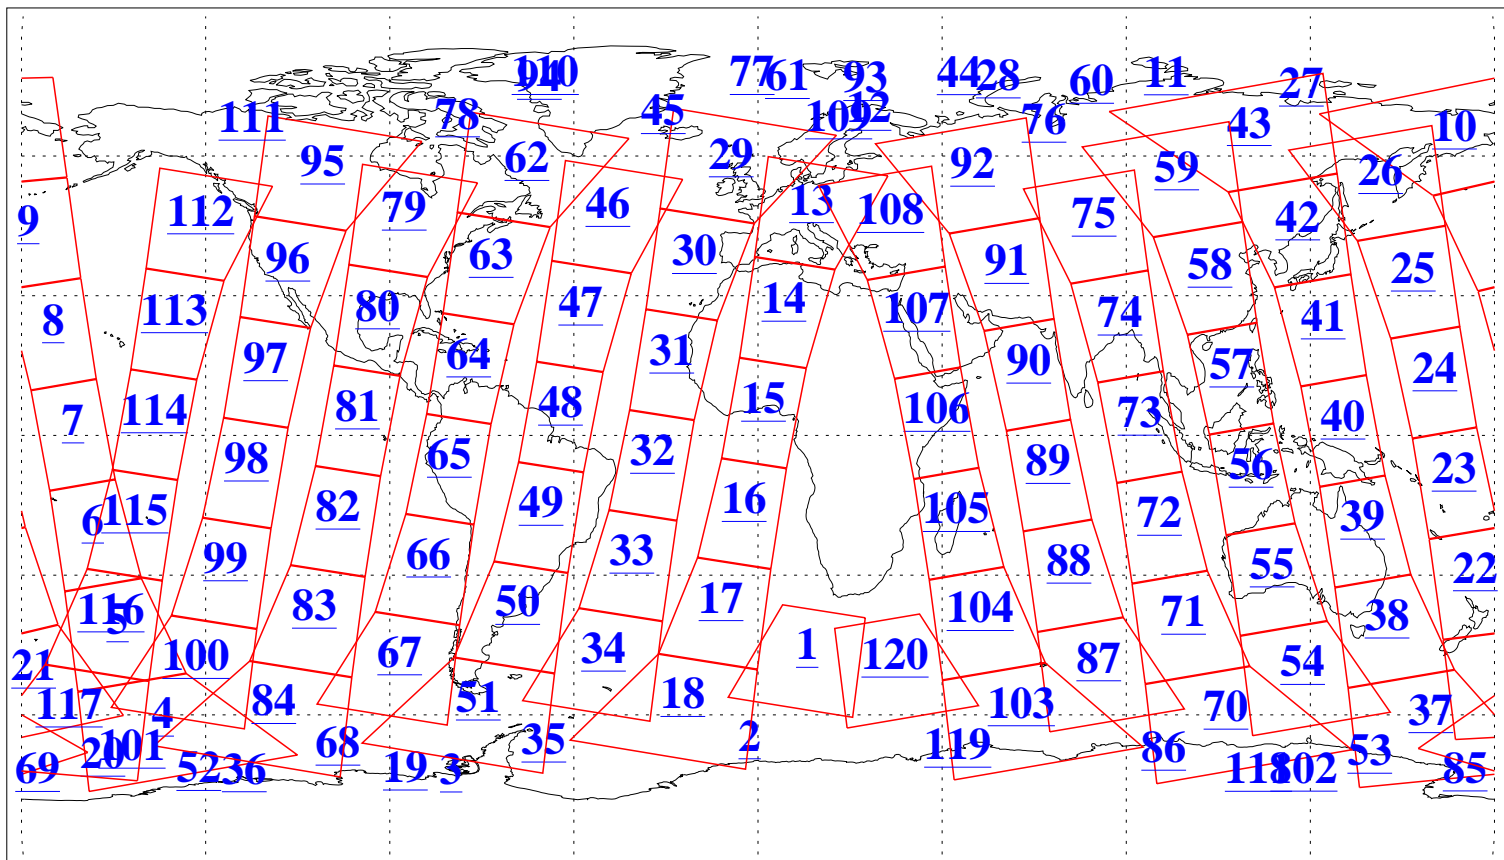

L1B Availability  
AMSU Granules: 240  
HSB Granules: 0  
AIRS Granules: 240

12 Oct 2011  
DoY 285  
Aqua Day 3448  
Granules: 1 to 120

Granules: 121 to 240

Legend: AMSU Available, HSB Available, AIRS Available

L1B Availability  
AMSU Granules: 240  
HSB Granules: 0  
AIRS Granules: 240

12 Oct 2011  
DoY 285  
Aqua Day 3448  
Ascending Granules

Descending Granules

Legend: AMSU Available, HSB Available, AIRS Available

L1B Availability  
 AMSU Granules: 240  
 HSB Granules: 0  
 AIRS Granules: 240

12 Oct 2011  
 DoY 285  
 Aqua Day 3448

Northern Hemisphere Granules

Southern Hemisphere Granules

Legend: AMSU Available, HSB Available, AIRS Available