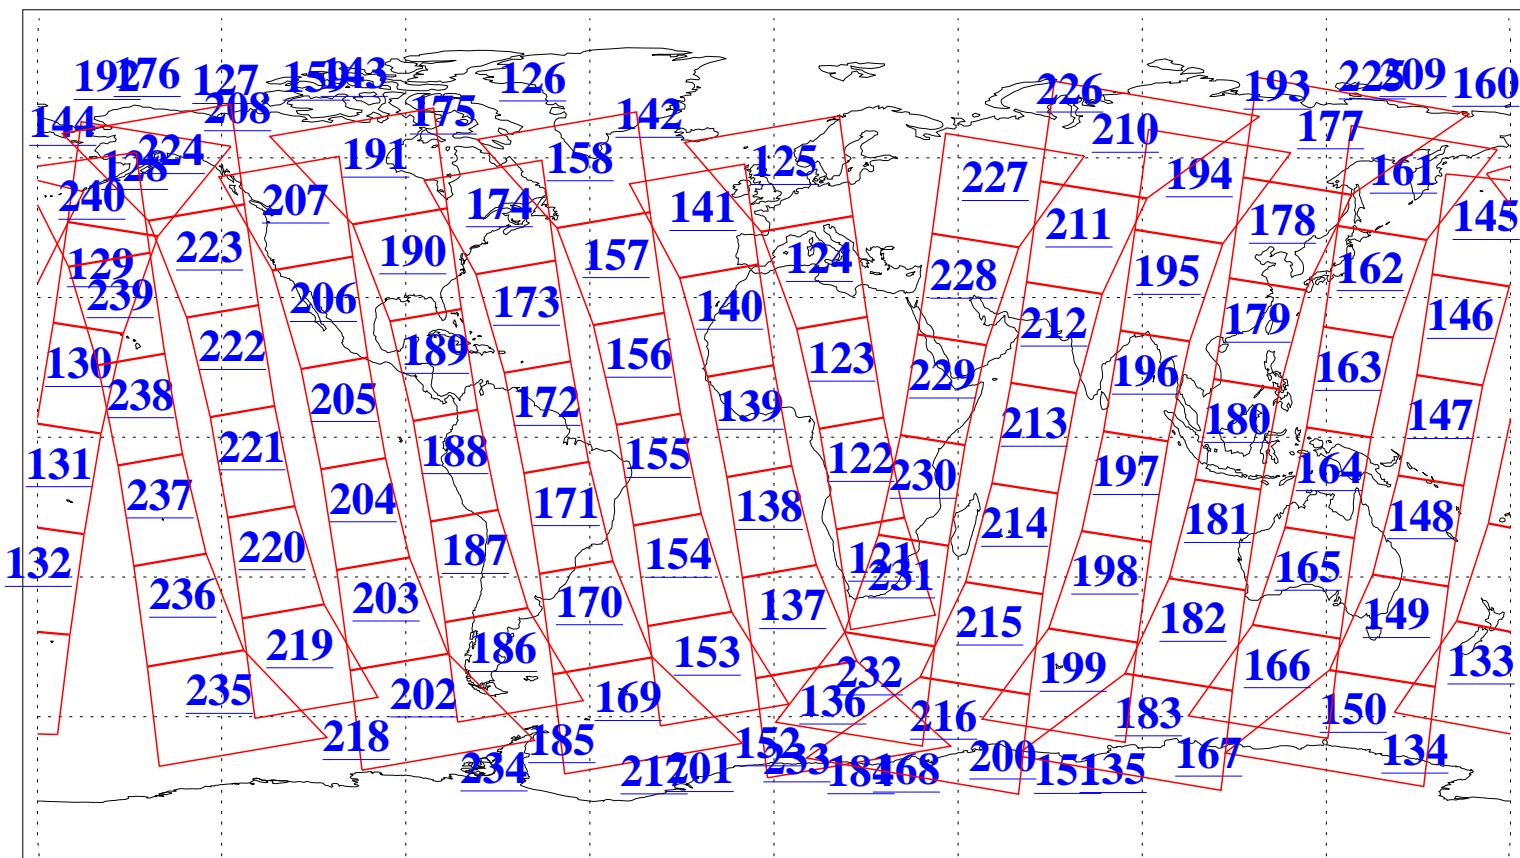

L1B Availability  
AMSU Granules: 240  
HSB Granules: 0  
AIRS Granules: 240

12 Oct 2011  
DoY 285  
Aqua Day 3448  
Granules: 1 to 120

Granules: 121 to 240

Legend: AMSU Available, HSB Available, AIRS Available

L1B Availability  
AMSU Granules: 240  
HSB Granules: 0  
AIRS Granules: 240

12 Oct 2011  
DoY 285  
Aqua Day 3448  
Ascending Granules

Descending Granules

Legend: AMSU Available, HSB Available, AIRS Available

L1B Availability  
 AMSU Granules: 240  
 HSB Granules: 0  
 AIRS Granules: 240

12 Oct 2011  
 DoY 285  
 Aqua Day 3448

Northern Hemisphere Granules

Southern Hemisphere Granules

Legend: AMSU Available, HSB Available, AIRS Available