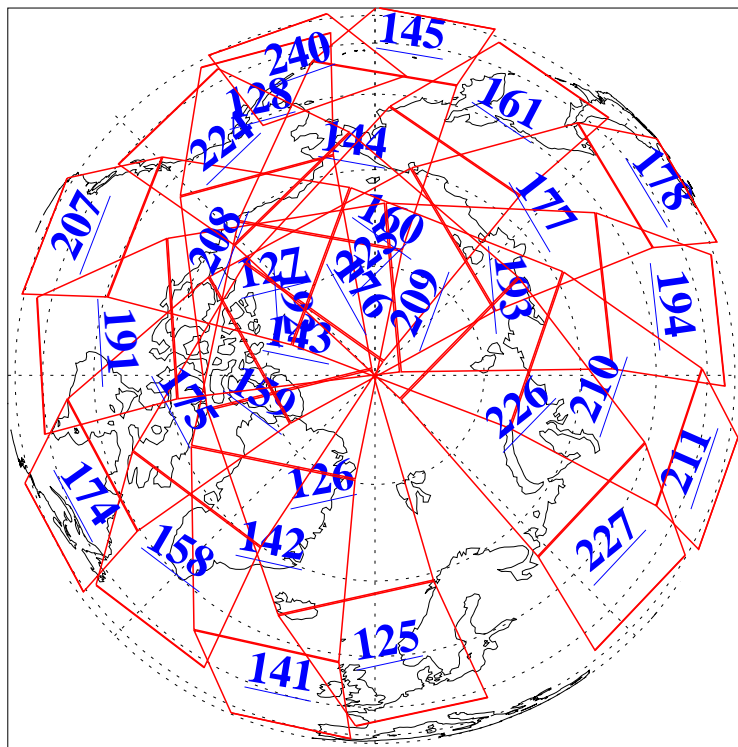

L1B Availability  
AMSU Granules: 240  
HSB Granules: 0  
AIRS Granules: 240

12 Oct 2011  
DoY 285  
Aqua Day 3448  
Granules: 1 to 120

Granules: 121 to 240

Legend: AMSU Available, HSB Available, AIRS Available

L1B Availability  
AMSU Granules: 240  
HSB Granules: 0  
AIRS Granules: 240

12 Oct 2011  
DoY 285  
Aqua Day 3448  
Ascending Granules

Descending Granules

Legend: AMSU Available, HSB Available, AIRS Available

L1B Availability  
 AMSU Granules: 240  
 HSB Granules: 0  
 AIRS Granules: 240

12 Oct 2011  
 DoY 285  
 Aqua Day 3448

Northern Hemisphere Granules

Southern Hemisphere Granules

Legend: AMSU Available, HSB Available, AIRS Available