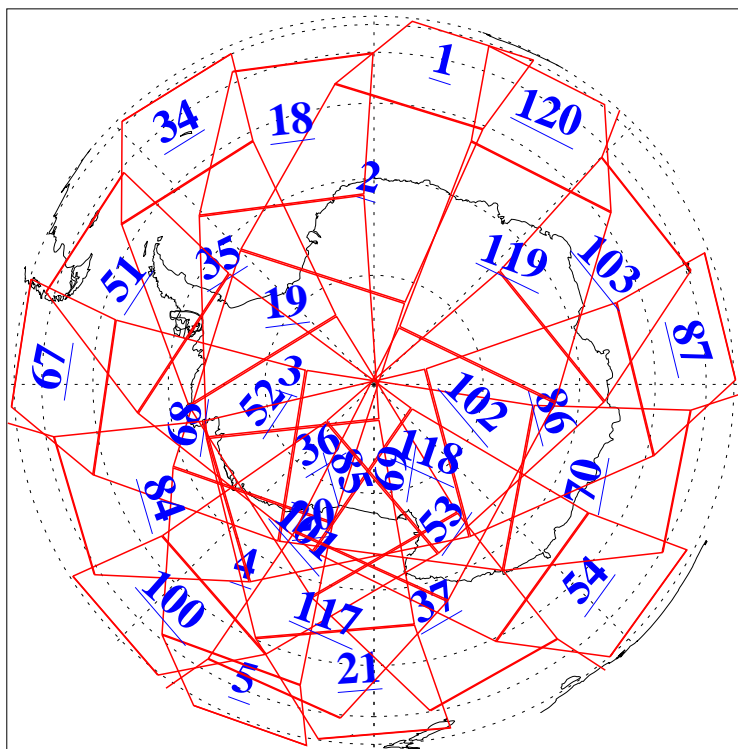

L1B Availability  
AMSU Granules: 240  
HSB Granules: 0  
AIRS Granules: 240

12 Oct 2011  
DoY 285  
Aqua Day 3448  
Granules: 1 to 120

Granules: 121 to 240

Legend: AMSU Available, HSB Available, AIRS Available

L1B Availability  
AMSU Granules: 240  
HSB Granules: 0  
AIRS Granules: 240

12 Oct 2011  
DoY 285  
Aqua Day 3448  
Ascending Granules

Descending Granules

Legend: AMSU Available, HSB Available, AIRS Available

L1B Availability  
 AMSU Granules: 240  
 HSB Granules: 0  
 AIRS Granules: 240

12 Oct 2011  
 DoY 285  
 Aqua Day 3448

Northern Hemisphere Granules

Southern Hemisphere Granules

Legend: AMSU Available, HSB Available, AIRS Available