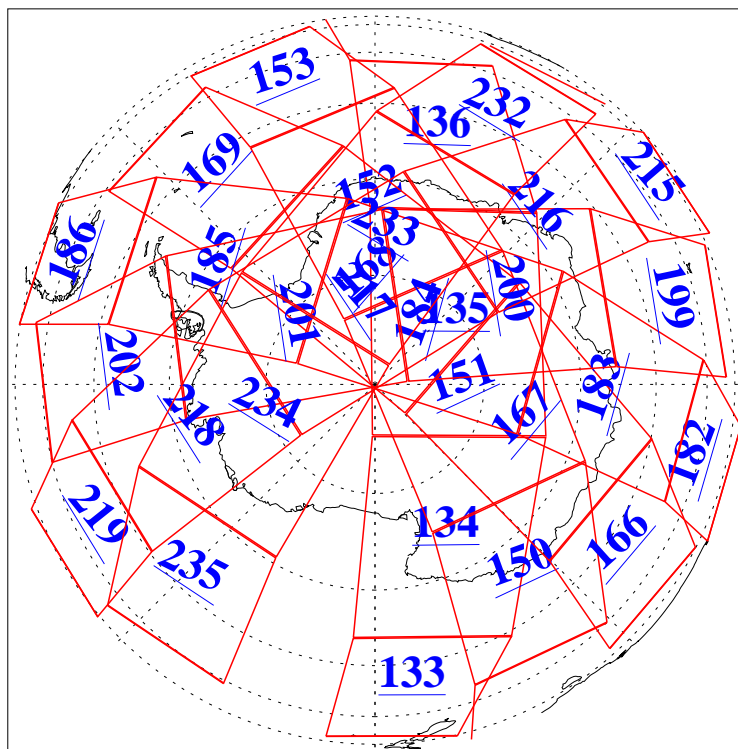

L1B Availability  
AMSU Granules: 240  
HSB Granules: 0  
AIRS Granules: 240

12 Oct 2011  
DoY 285  
Aqua Day 3448  
Granules: 1 to 120

Granules: 121 to 240

Legend: AMSU Available, HSB Available, AIRS Available

L1B Availability  
AMSU Granules: 240  
HSB Granules: 0  
AIRS Granules: 240

12 Oct 2011  
DoY 285  
Aqua Day 3448  
Ascending Granules

Descending Granules

Legend: AMSU Available, HSB Available, AIRS Available

L1B Availability  
 AMSU Granules: 240  
 HSB Granules: 0  
 AIRS Granules: 240

12 Oct 2011  
 DoY 285  
 Aqua Day 3448

Northern Hemisphere Granules

Southern Hemisphere Granules

Legend: AMSU Available, HSB Available, AIRS Available