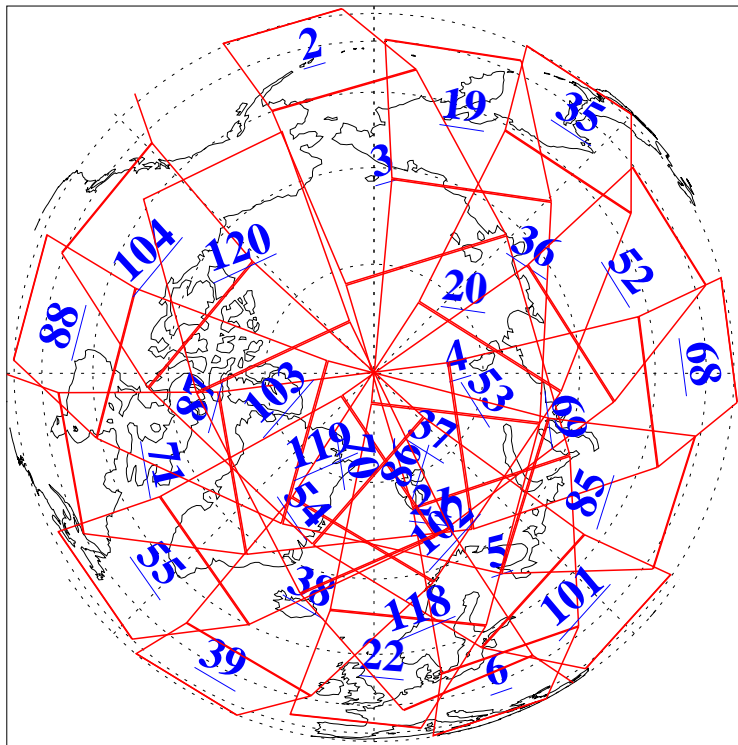

L1B Availability
AMSU Granules: 240
HSB Granules: 0
AIRS Granules: 240

11 Oct 2011
DoY 284
Aqua Day 3447
Granules: 1 to 120

Granules: 121 to 240

Legend: AMSU Available, HSB Available, AIRS Available

L1B Availability
AMSU Granules: 240
HSB Granules: 0
AIRS Granules: 240

11 Oct 2011
DoY 284
Aqua Day 3447
Ascending Granules

Descending Granules

Legend: AMSU Available, HSB Available, AIRS Available

L1B Availability
AMSU Granules: 240
HSB Granules: 0
AIRS Granules: 240

11 Oct 2011
DoY 284
Aqua Day 3447

Northern Hemisphere Granules

Southern Hemisphere Granules

Legend: AMSU Available, HSB Available, AIRS Available