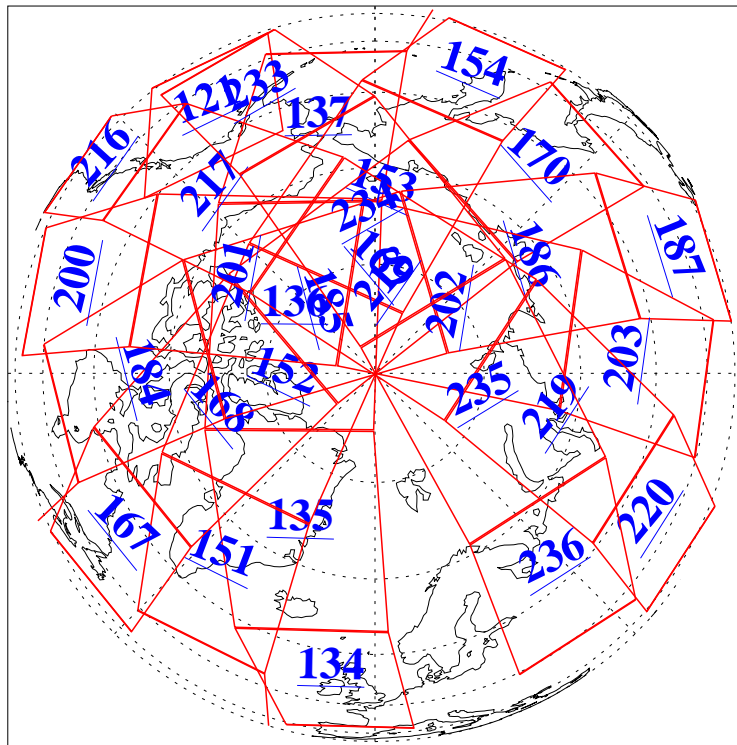

11 Oct 2011
DoY 284
Aqua Day 3447
Ascending Granules

Descending Granules

Legend: AMSU Available, HSB Available, AIRS Available

L1B Availability
AMSU Granules: 240
HSB Granules: 0
AIRS Granules: 240

11 Oct 2011
DoY 284
Aqua Day 3447

Northern Hemisphere Granules

Southern Hemisphere Granules

Legend: AMSU Available, HSB Available, AIRS Available