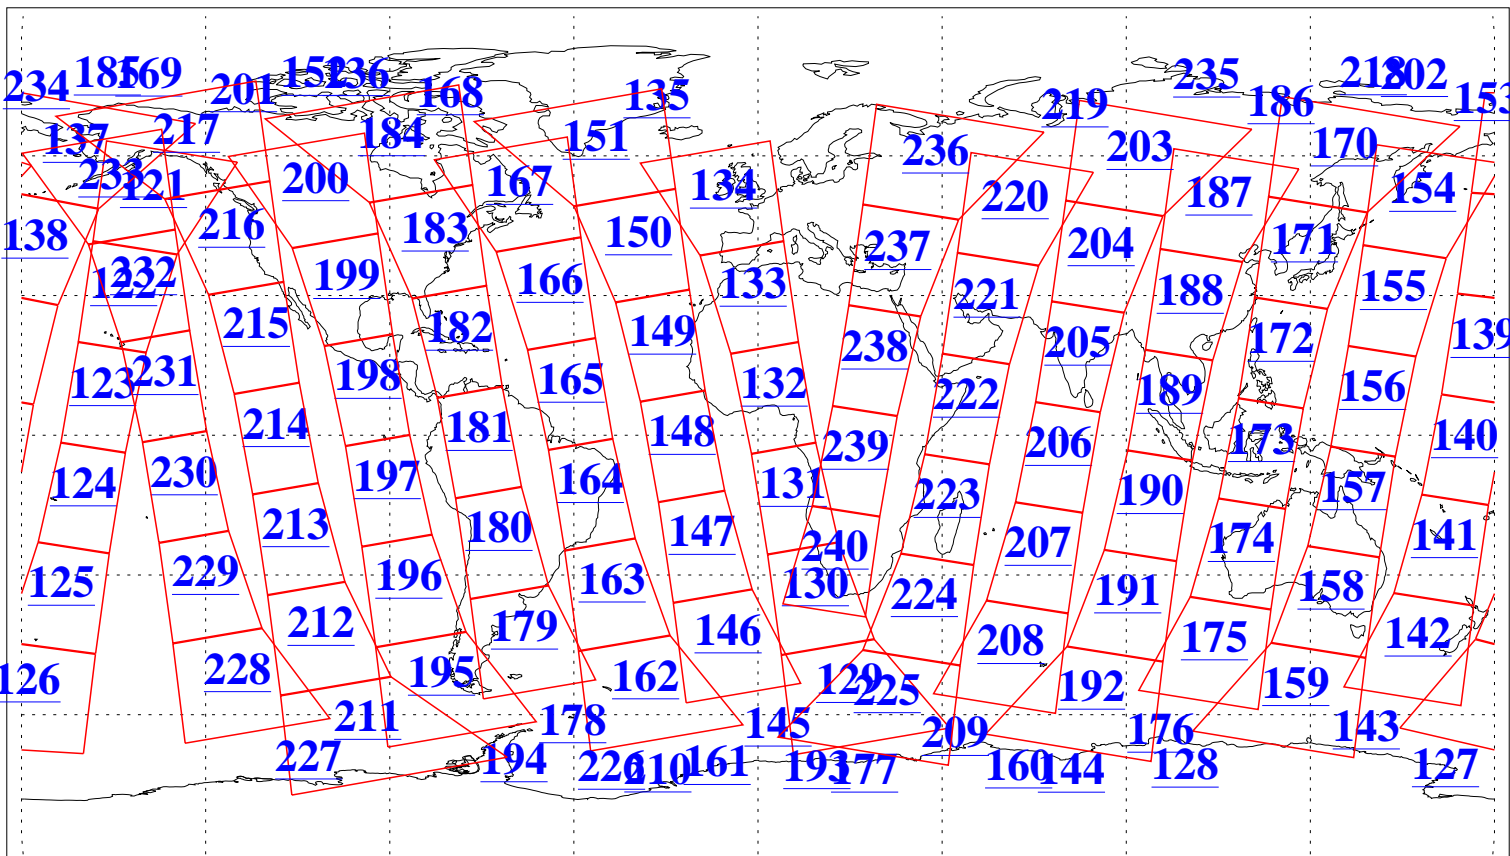

L1B Availability
AMSU Granules: 240
HSB Granules: 0
AIRS Granules: 240

11 Oct 2011
DoY 284
Aqua Day 3447
Granules: 1 to 120

Granules: 121 to 240

Legend: AMSU Available, HSB Available, AIRS Available

L1B Availability
AMSU Granules: 240
HSB Granules: 0
AIRS Granules: 240

11 Oct 2011
DoY 284
Aqua Day 3447
Ascending Granules

Descending Granules

Legend: AMSU Available, HSB Available, AIRS Available

L1B Availability
AMSU Granules: 240
HSB Granules: 0
AIRS Granules: 240

11 Oct 2011
DoY 284
Aqua Day 3447

Northern Hemisphere Granules

Southern Hemisphere Granules

Legend: AMSU Available, HSB Available, AIRS Available