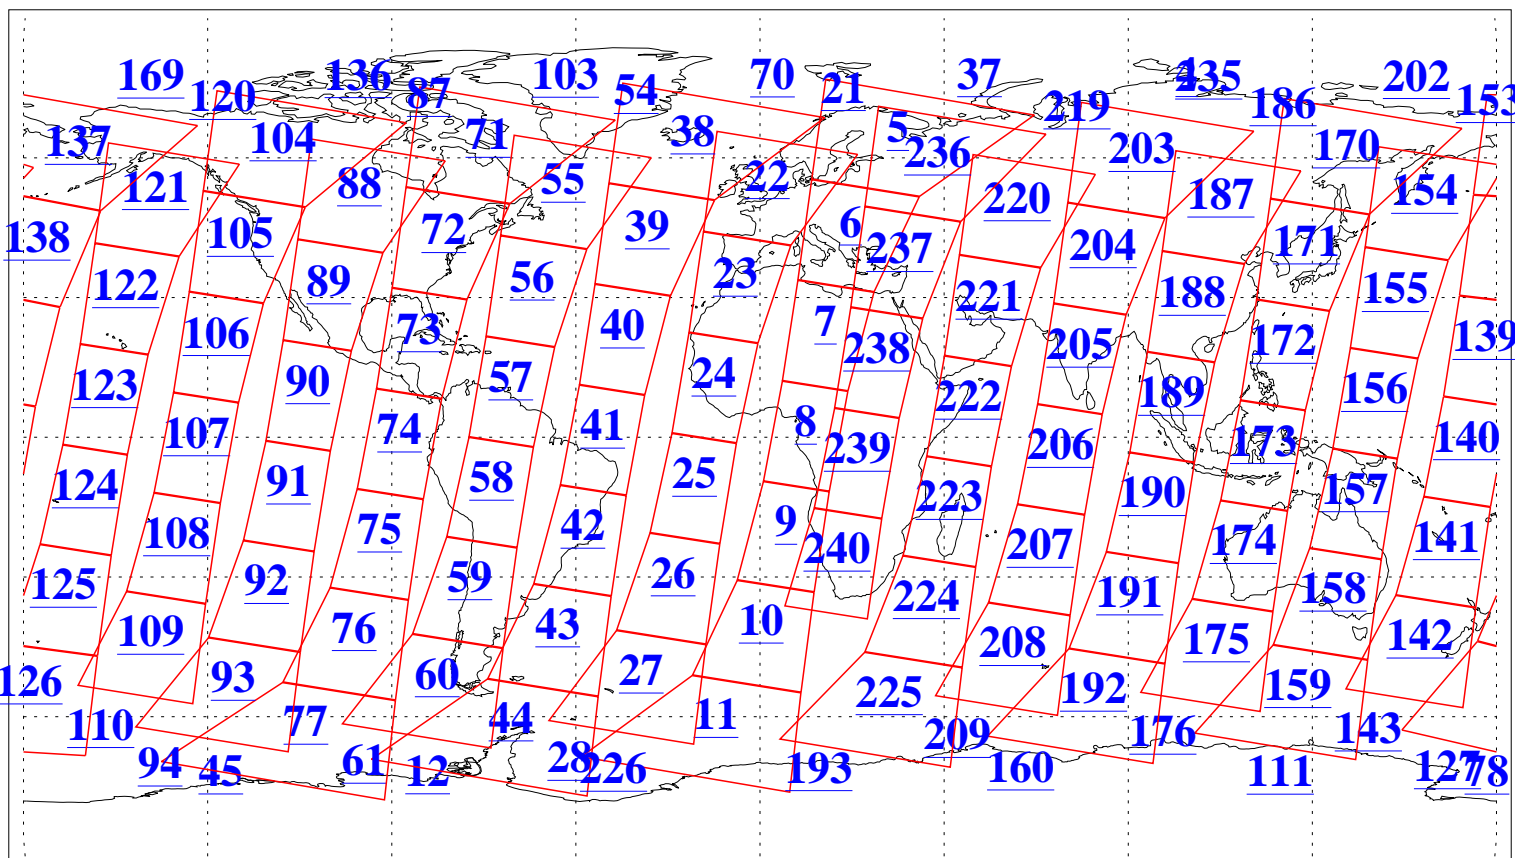

L1B Availability
AMSU Granules: 240
HSB Granules: 0
AIRS Granules: 240

11 Oct 2011
DoY 284
Aqua Day 3447
Granules: 1 to 120

Granules: 121 to 240

Legend: AMSU Available, HSB Available, AIRS Available

L1B Availability
AMSU Granules: 240
HSB Granules: 0
AIRS Granules: 240

11 Oct 2011
DoY 284
Aqua Day 3447
Ascending Granules

Descending Granules

Legend: AMSU Available, HSB Available, AIRS Available

L1B Availability
AMSU Granules: 240
HSB Granules: 0
AIRS Granules: 240

11 Oct 2011
DoY 284
Aqua Day 3447

Northern Hemisphere Granules

Southern Hemisphere Granules

Legend: AMSU Available, HSB Available, AIRS Available