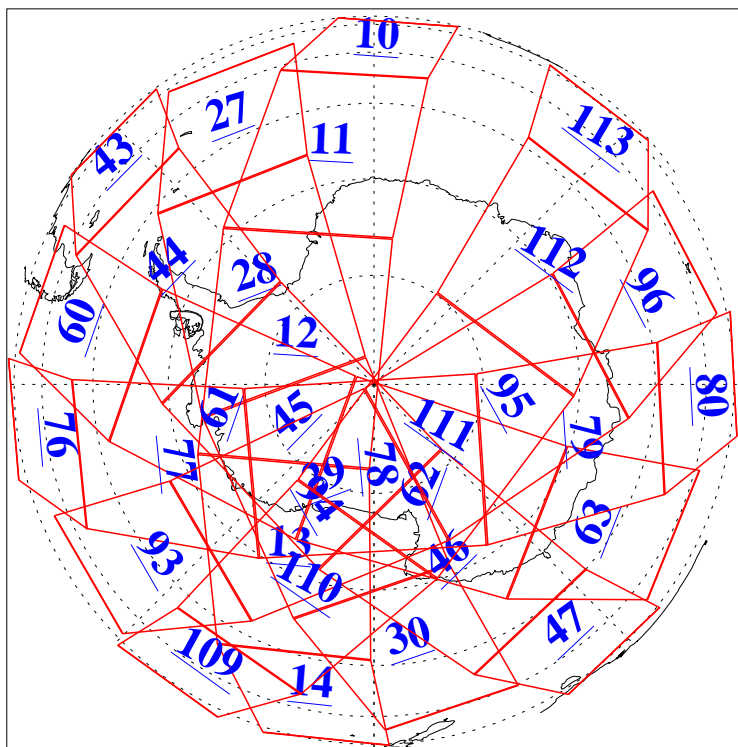

L1B Availability
AMSU Granules: 240
HSB Granules: 0
AIRS Granules: 240

11 Oct 2011
DoY 284
Aqua Day 3447
Granules: 1 to 120

Granules: 121 to 240

Legend: AMSU Available, HSB Available, AIRS Available

L1B Availability
AMSU Granules: 240
HSB Granules: 0
AIRS Granules: 240

11 Oct 2011
DoY 284
Aqua Day 3447
Ascending Granules

Descending Granules

Legend: AMSU Available, HSB Available, AIRS Available

L1B Availability
AMSU Granules: 240
HSB Granules: 0
AIRS Granules: 240

11 Oct 2011
DoY 284
Aqua Day 3447

Northern Hemisphere Granules

Southern Hemisphere Granules

Legend: AMSU Available, HSB Available, AIRS Available