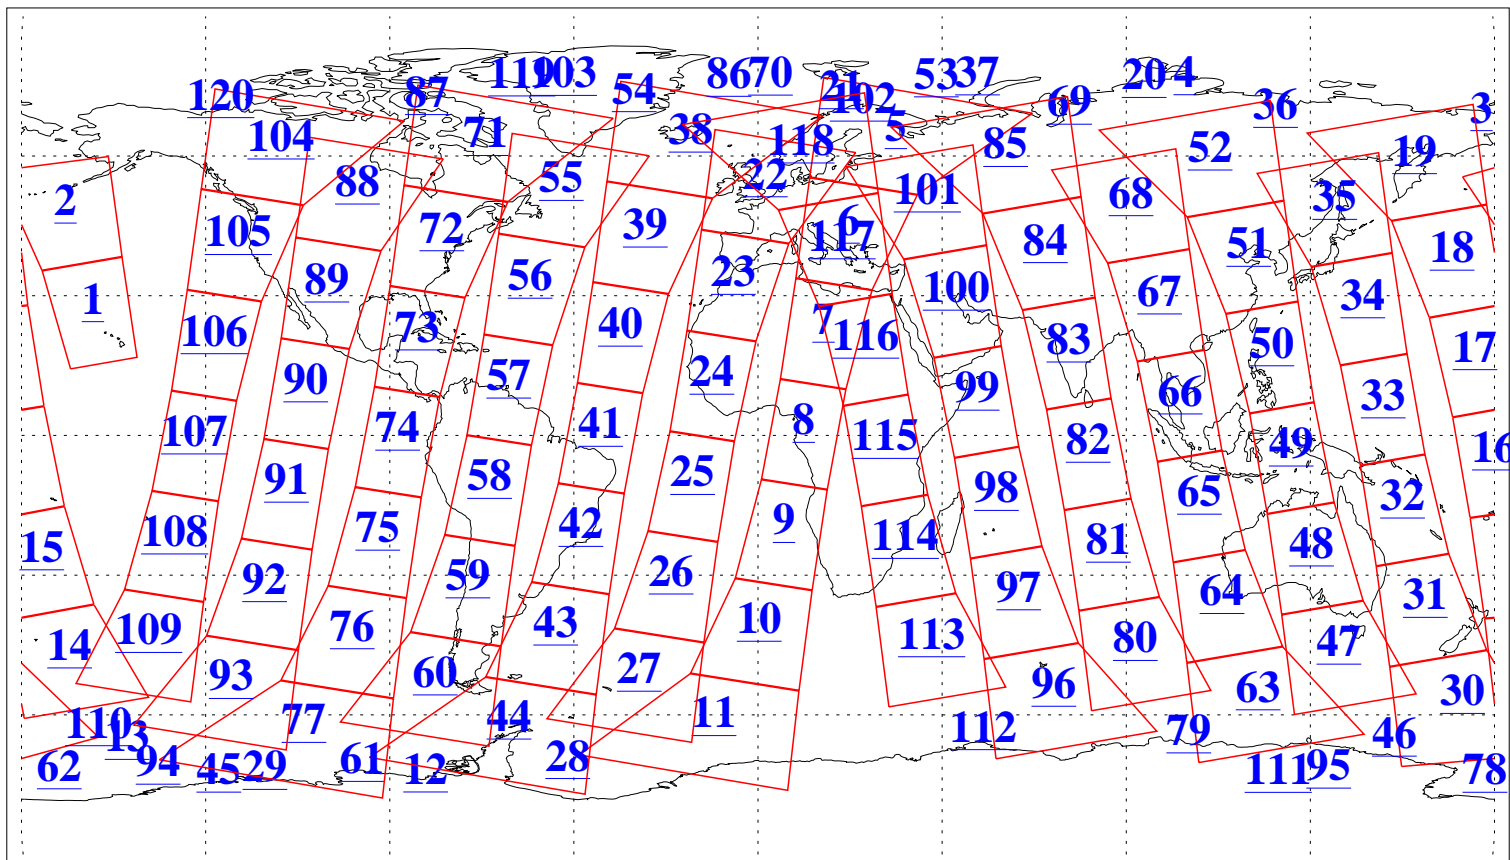

L1B Availability
AMSU Granules: 240
HSB Granules: 0
AIRS Granules: 240

11 Oct 2011
DoY 284
Aqua Day 3447
Granules: 1 to 120

Granules: 121 to 240

Legend: AMSU Available, HSB Available, AIRS Available

L1B Availability
AMSU Granules: 240
HSB Granules: 0
AIRS Granules: 240

11 Oct 2011
DoY 284
Aqua Day 3447
Ascending Granules

Descending Granules

Legend: AMSU Available, HSB Available, AIRS Available

L1B Availability
AMSU Granules: 240
HSB Granules: 0
AIRS Granules: 240

11 Oct 2011
DoY 284
Aqua Day 3447

Northern Hemisphere Granules

Southern Hemisphere Granules

Legend: AMSU Available, HSB Available, AIRS Available