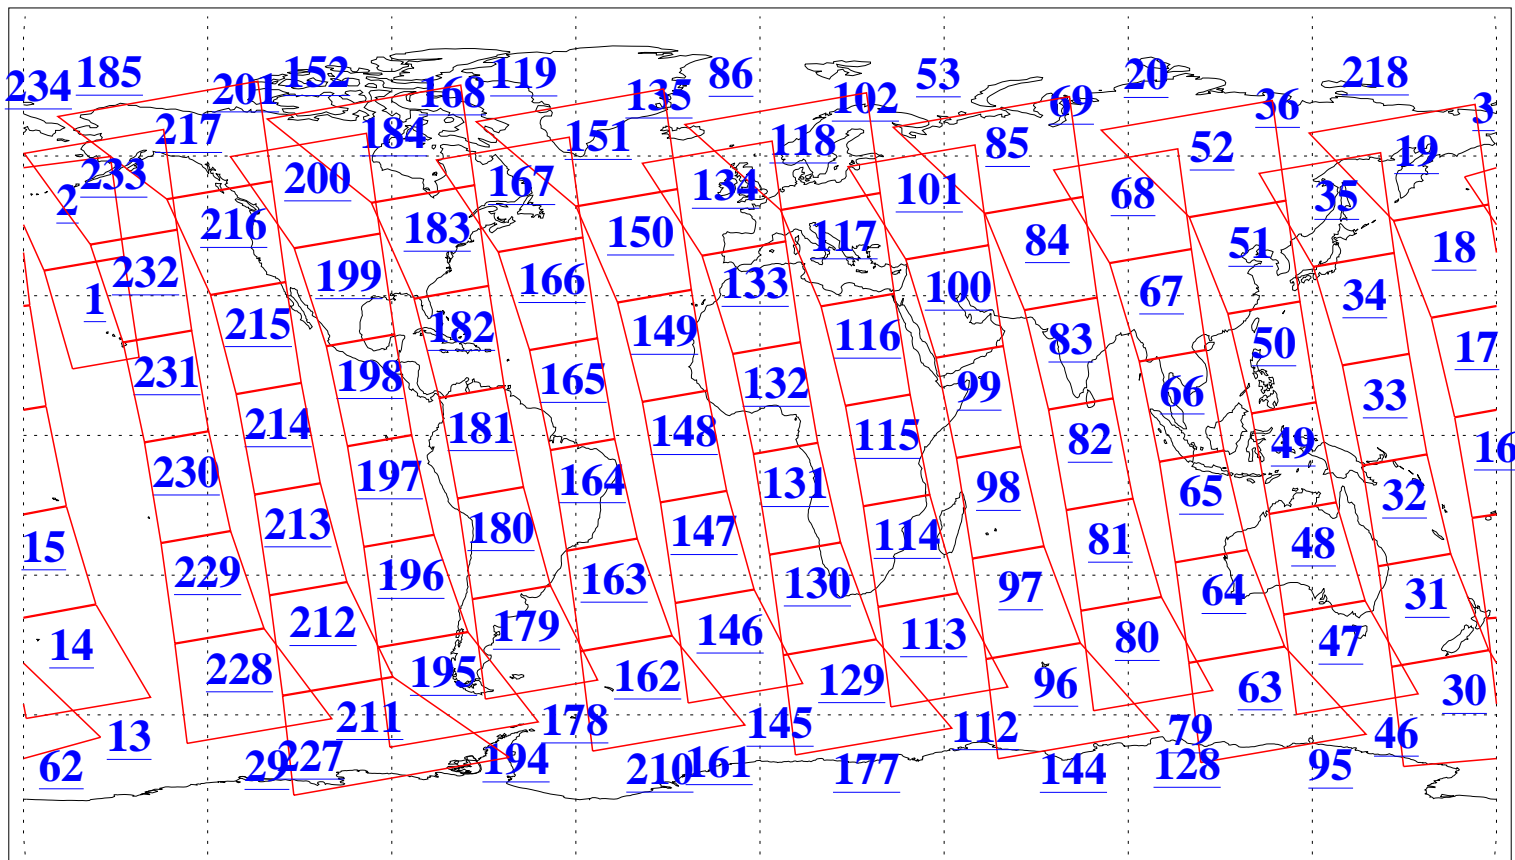

L1B Availability
AMSU Granules: 240
HSB Granules: 0
AIRS Granules: 240

11 Oct 2011
DoY 284
Aqua Day 3447
Granules: 1 to 120

Granules: 121 to 240

Legend: AMSU Available, HSB Available, AIRS Available

L1B Availability
AMSU Granules: 240
HSB Granules: 0
AIRS Granules: 240

11 Oct 2011
DoY 284
Aqua Day 3447
Ascending Granules

Descending Granules

Legend: AMSU Available, HSB Available, AIRS Available

L1B Availability
AMSU Granules: 240
HSB Granules: 0
AIRS Granules: 240

11 Oct 2011
DoY 284
Aqua Day 3447

Northern Hemisphere Granules

Southern Hemisphere Granules

Legend: AMSU Available, HSB Available, AIRS Available