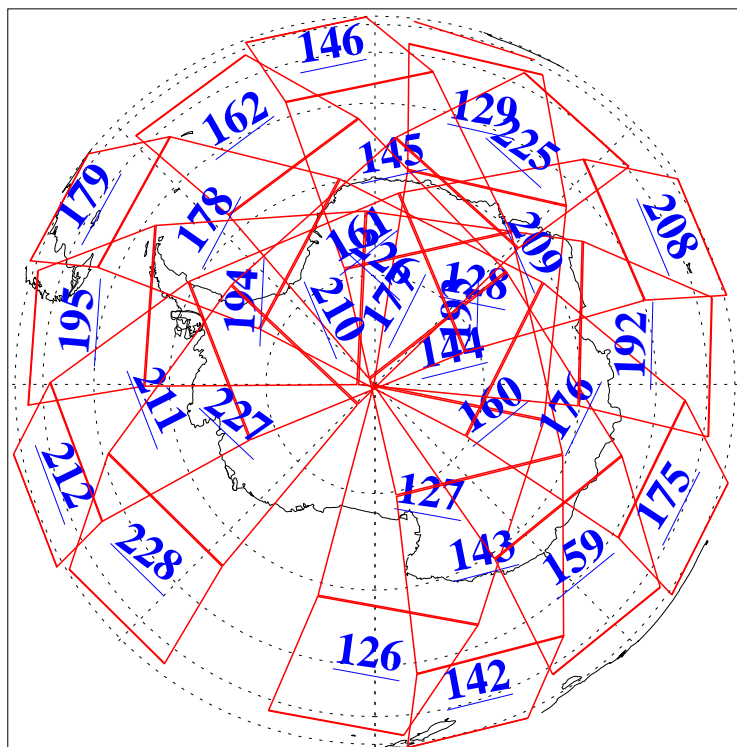

L1B Availability
AMSU Granules: 240
HSB Granules: 0
AIRS Granules: 240

11 Oct 2011
DoY 284
Aqua Day 3447
Granules: 1 to 120

Granules: 121 to 240

Legend: AMSU Available, HSB Available, AIRS Available

L1B Availability
AMSU Granules: 240
HSB Granules: 0
AIRS Granules: 240

11 Oct 2011
DoY 284
Aqua Day 3447
Ascending Granules

Descending Granules

Legend: AMSU Available, HSB Available, AIRS Available

L1B Availability
AMSU Granules: 240
HSB Granules: 0
AIRS Granules: 240

11 Oct 2011
DoY 284
Aqua Day 3447

Northern Hemisphere Granules

Southern Hemisphere Granules

Legend: AMSU Available, HSB Available, AIRS Available