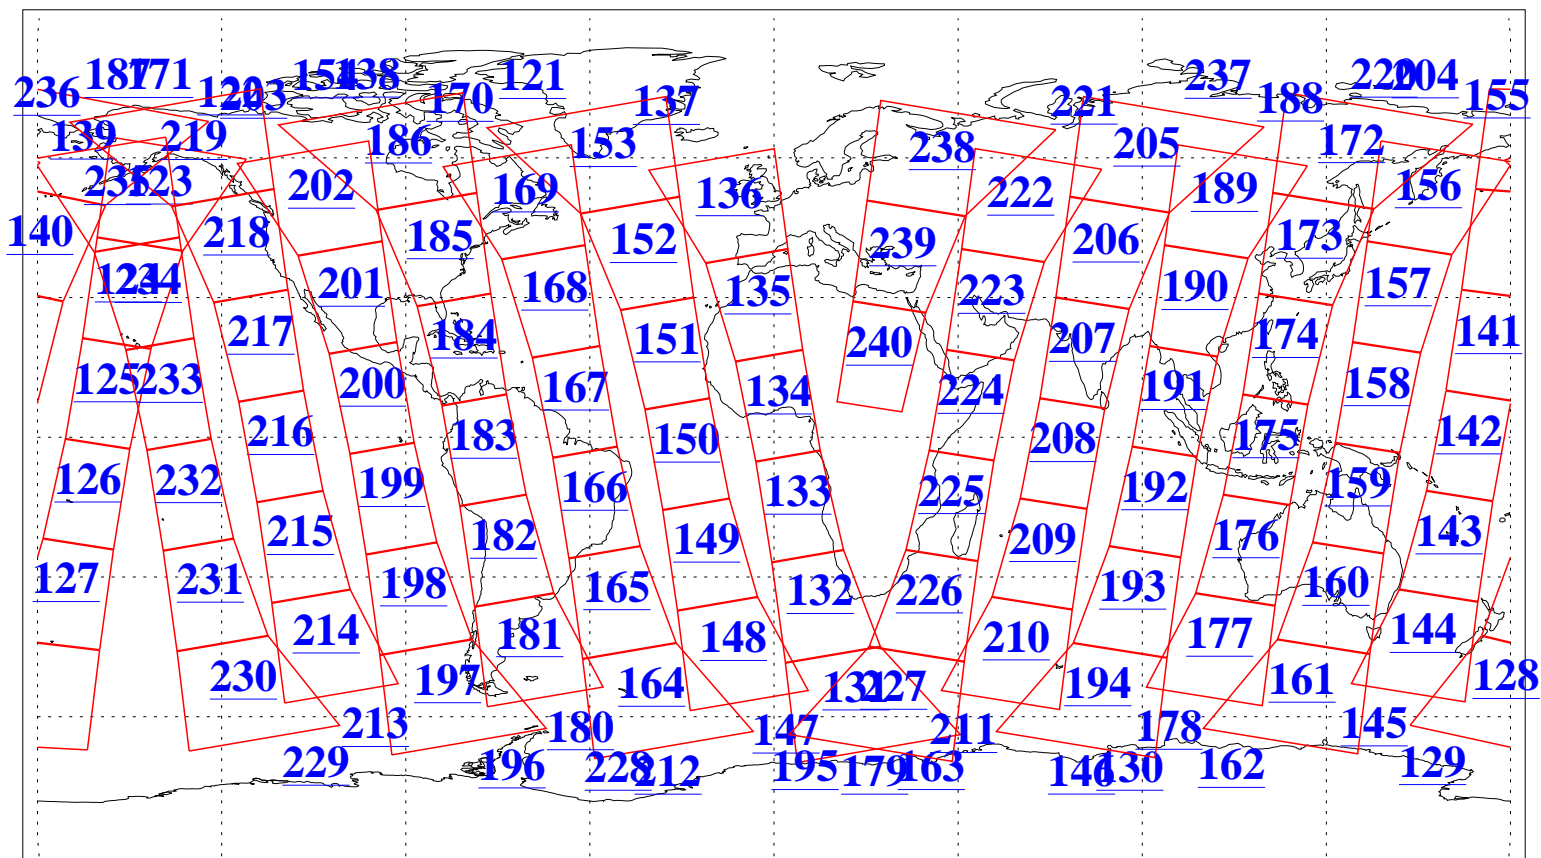

L1B Availability
AMSU Granules: 240
HSB Granules: 0
AIRS Granules: 240

9 Oct 2011
DoY 282
Aqua Day 3445
Granules: 1 to 120

Granules: 121 to 240

Legend: AMSU Available, HSB Available, AIRS Available

L1B Availability
AMSU Granules: 240
HSB Granules: 0
AIRS Granules: 240

9 Oct 2011
DoY 282
Aqua Day 3445

Ascending Granules

Descending Granules

Legend: AMSU Available, HSB Available, AIRS Available

L1B Availability
 AMSU Granules: 240
 HSB Granules: 0
 AIRS Granules: 240

9 Oct 2011
 DoY 282
 Aqua Day 3445

Northern Hemisphere Granules

Southern Hemisphere Granules

Legend: AMSU Available, HSB Available, AIRS Available