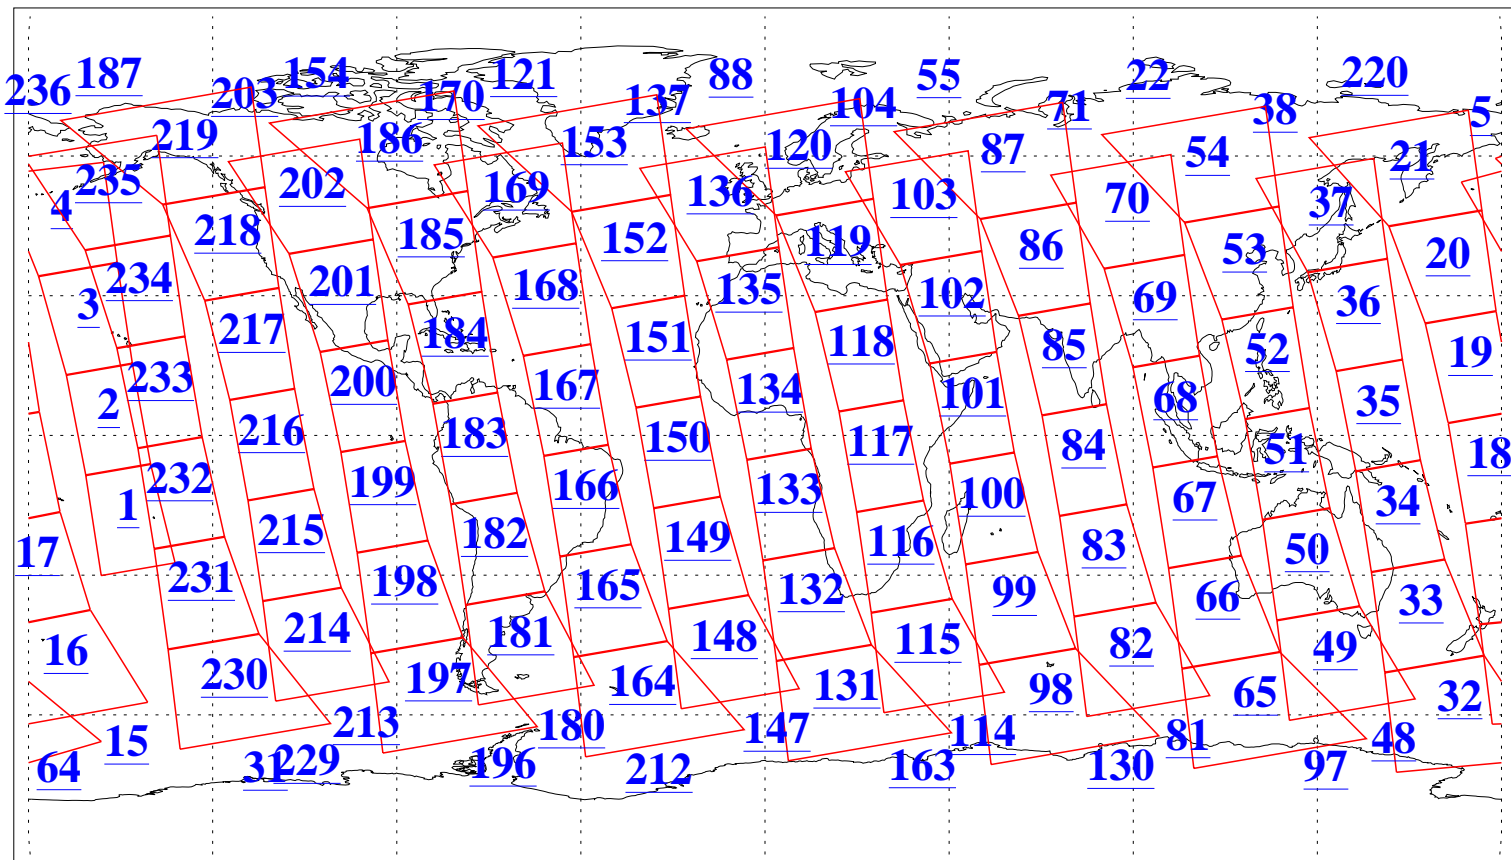

L1B Availability
AMSU Granules: 240
HSB Granules: 0
AIRS Granules: 240

9 Oct 2011
DoY 282
Aqua Day 3445
Granules: 1 to 120

Granules: 121 to 240

Legend: AMSU Available, HSB Available, AIRS Available

L1B Availability
AMSU Granules: 240
HSB Granules: 0
AIRS Granules: 240

9 Oct 2011
DoY 282
Aqua Day 3445

Ascending Granules

Descending Granules

Legend: AMSU Available, HSB Available, AIRS Available

L1B Availability
 AMSU Granules: 240
 HSB Granules: 0
 AIRS Granules: 240

9 Oct 2011
 DoY 282
 Aqua Day 3445

Northern Hemisphere Granules

Southern Hemisphere Granules

Legend: AMSU Available, HSB Available, AIRS Available