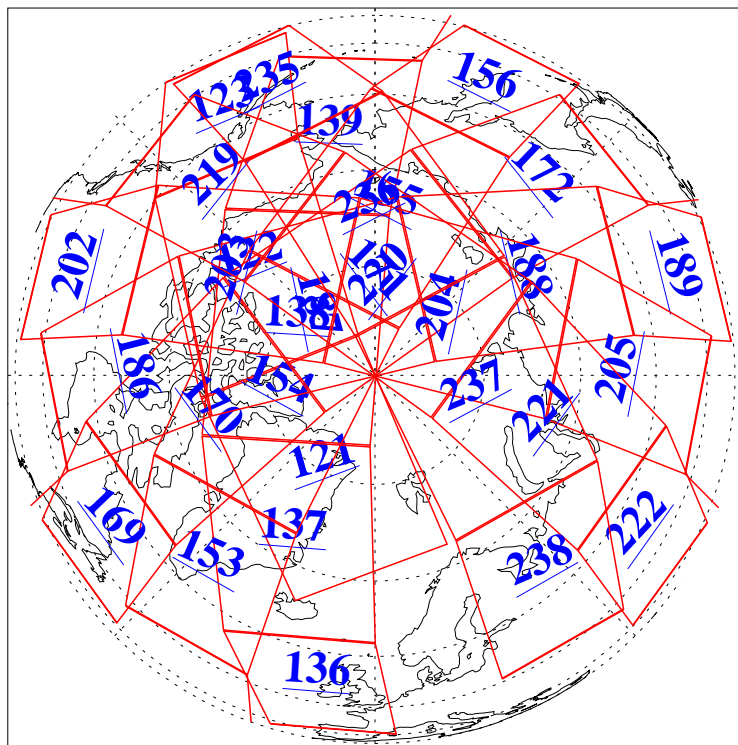

9 Oct 2011
DoY 282
Aqua Day 3445

Ascending Granules

Descending Granules

Legend: AMSU Available, HSB Available, AIRS Available

L1B Availability
 AMSU Granules: 240
 HSB Granules: 0
 AIRS Granules: 240

9 Oct 2011
 DoY 282
 Aqua Day 3445

Northern Hemisphere Granules

Southern Hemisphere Granules

Legend: AMSU Available, HSB Available, AIRS Available