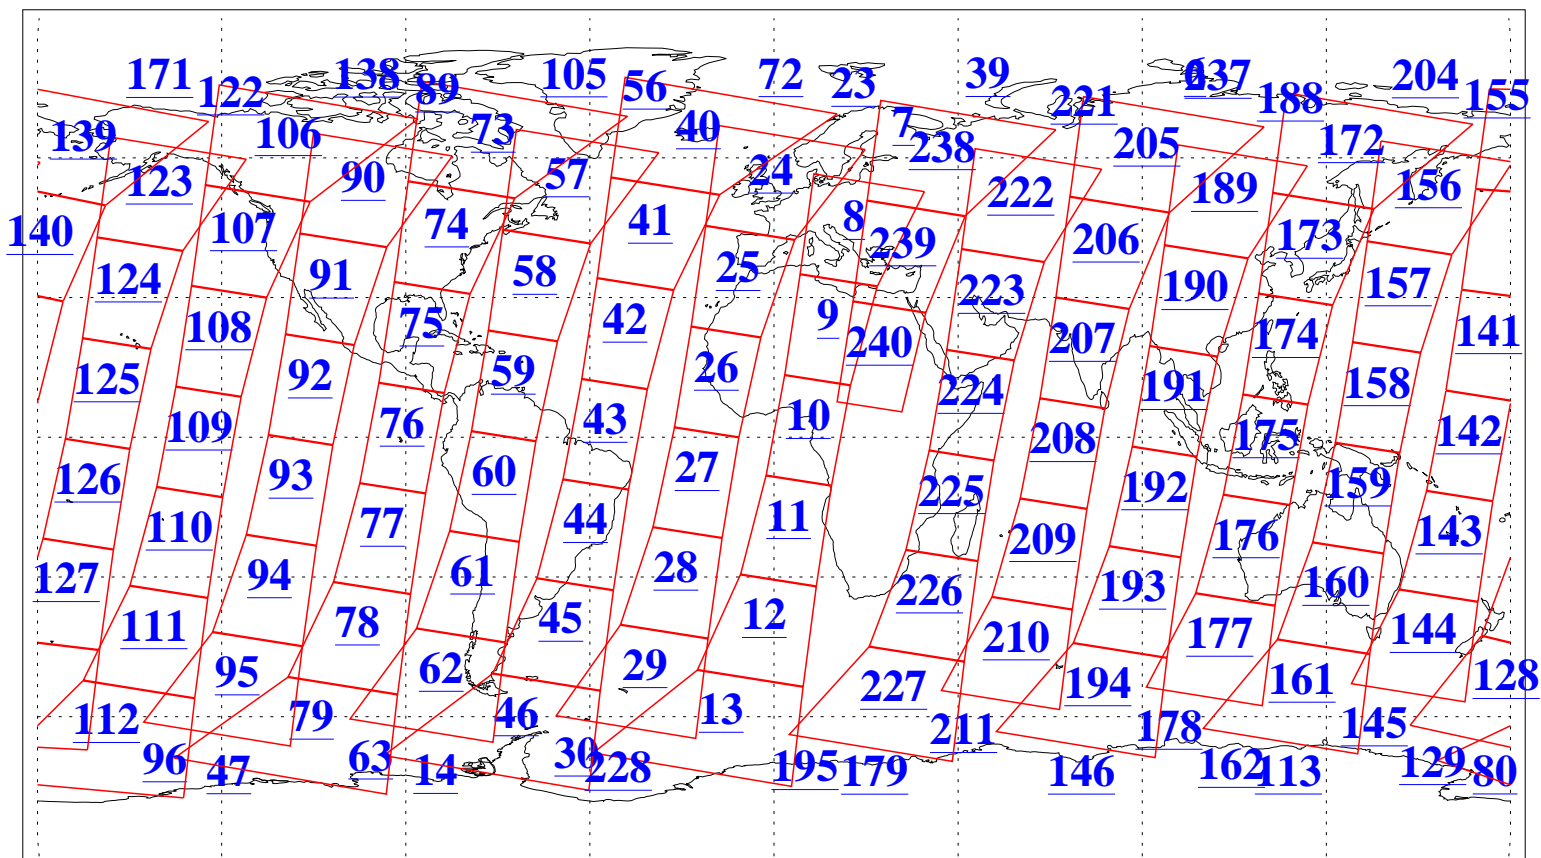

L1B Availability
AMSU Granules: 240
HSB Granules: 0
AIRS Granules: 240

9 Oct 2011
DoY 282
Aqua Day 3445
Granules: 1 to 120

Granules: 121 to 240

Legend: AMSU Available, HSB Available, AIRS Available

L1B Availability
AMSU Granules: 240
HSB Granules: 0
AIRS Granules: 240

9 Oct 2011
DoY 282
Aqua Day 3445

Ascending Granules

Descending Granules

Legend: AMSU Available, HSB Available, AIRS Available

L1B Availability
 AMSU Granules: 240
 HSB Granules: 0
 AIRS Granules: 240

9 Oct 2011
 DoY 282
 Aqua Day 3445

Northern Hemisphere Granules

Southern Hemisphere Granules

Legend: AMSU Available, HSB Available, AIRS Available