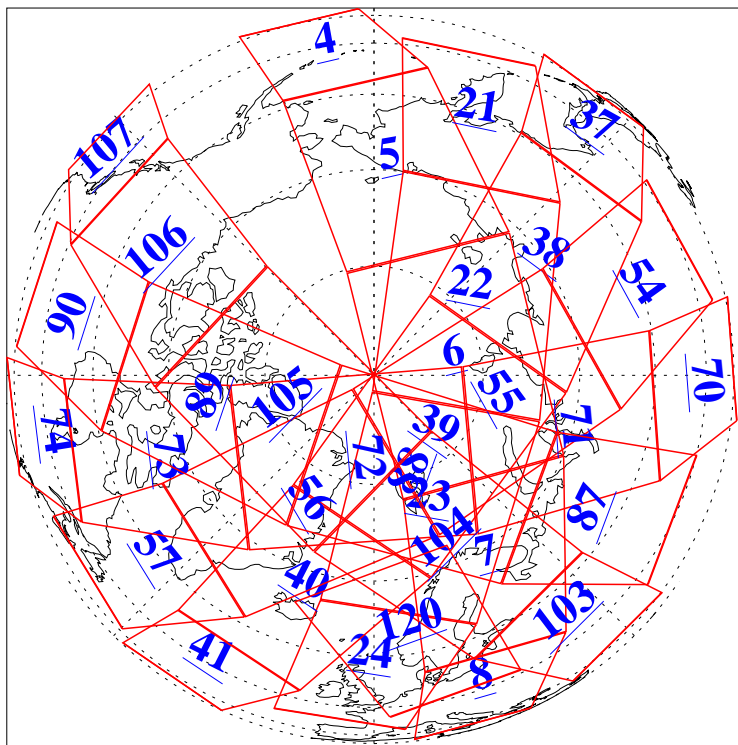

L1B Availability
AMSU Granules: 240
HSB Granules: 0
AIRS Granules: 240

9 Oct 2011
DoY 282
Aqua Day 3445
Granules: 1 to 120

Granules: 121 to 240

Legend: AMSU Available, HSB Available, AIRS Available

L1B Availability
AMSU Granules: 240
HSB Granules: 0
AIRS Granules: 240

9 Oct 2011
DoY 282
Aqua Day 3445

Ascending Granules

Descending Granules

Legend: AMSU Available, HSB Available, AIRS Available

L1B Availability
 AMSU Granules: 240
 HSB Granules: 0
 AIRS Granules: 240

9 Oct 2011
 DoY 282
 Aqua Day 3445

Northern Hemisphere Granules

Southern Hemisphere Granules

Legend: AMSU Available, HSB Available, AIRS Available