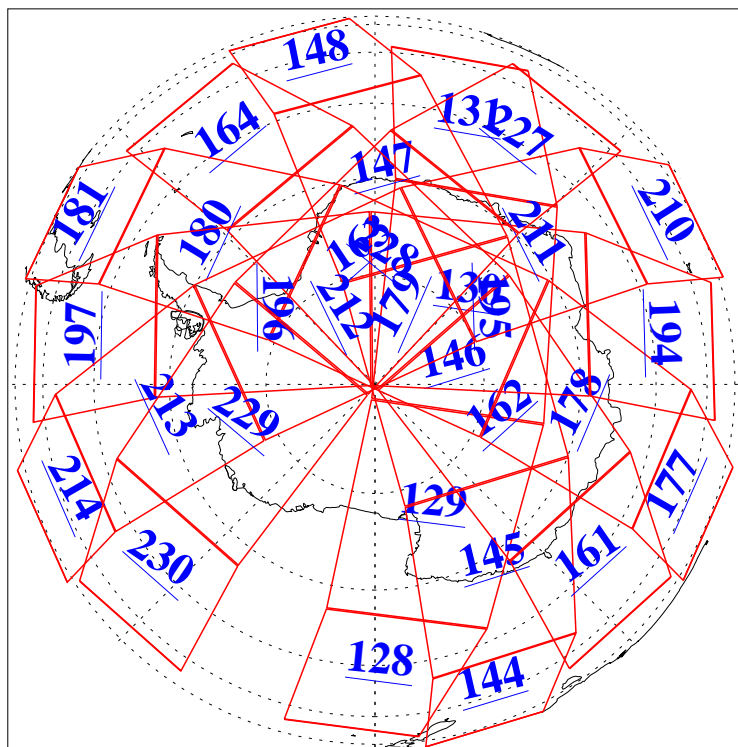

Legend: AMSU Available, HSB Available, AIRS Available