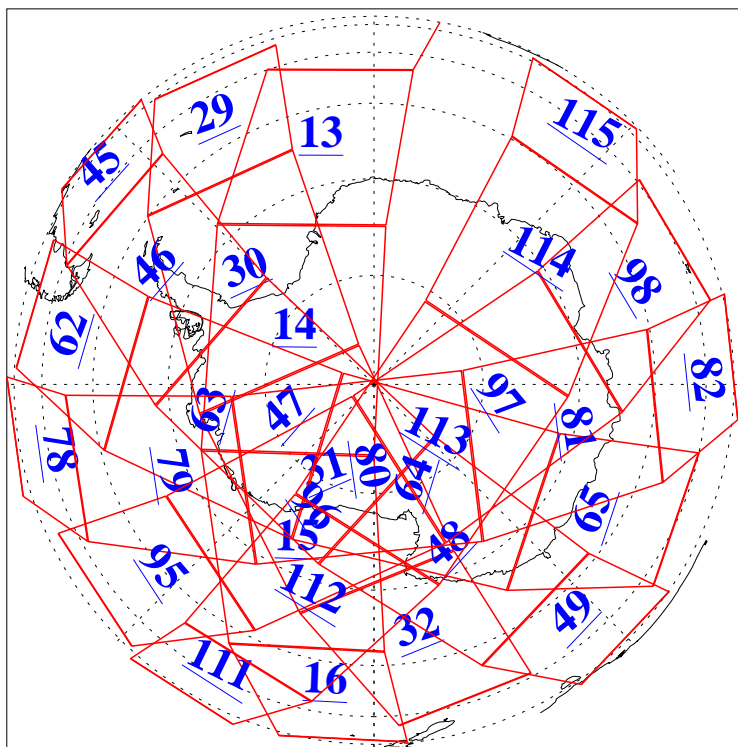

L1B Availability
AMSU Granules: 240
HSB Granules: 0
AIRS Granules: 240

9 Oct 2011
DoY 282
Aqua Day 3445
Granules: 1 to 120

Granules: 121 to 240

Legend: AMSU Available, HSB Available, AIRS Available

L1B Availability
AMSU Granules: 240
HSB Granules: 0
AIRS Granules: 240

9 Oct 2011
DoY 282
Aqua Day 3445

Ascending Granules

Descending Granules

Legend: AMSU Available, HSB Available, AIRS Available

L1B Availability
 AMSU Granules: 240
 HSB Granules: 0
 AIRS Granules: 240

9 Oct 2011
 DoY 282
 Aqua Day 3445

Northern Hemisphere Granules

Southern Hemisphere Granules

Legend: AMSU Available, HSB Available, AIRS Available