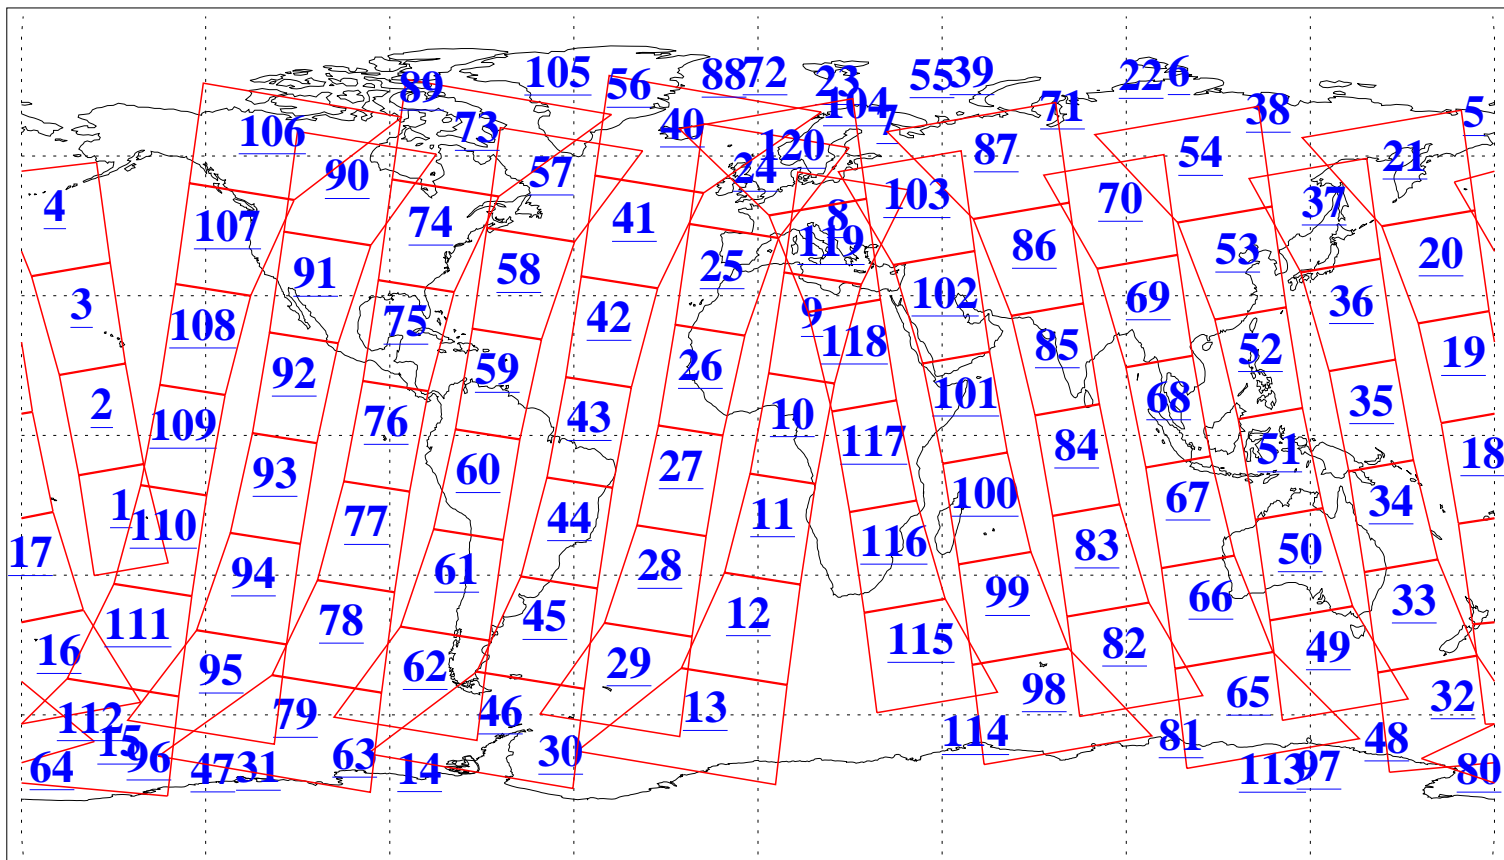

L1B Availability
AMSU Granules: 240
HSB Granules: 0
AIRS Granules: 240

9 Oct 2011
DoY 282
Aqua Day 3445
Granules: 1 to 120

Granules: 121 to 240

Legend: AMSU Available, HSB Available, AIRS Available

L1B Availability
AMSU Granules: 240
HSB Granules: 0
AIRS Granules: 240

9 Oct 2011
DoY 282
Aqua Day 3445

Ascending Granules

Descending Granules

Legend: AMSU Available, HSB Available, AIRS Available

L1B Availability
 AMSU Granules: 240
 HSB Granules: 0
 AIRS Granules: 240

9 Oct 2011
 DoY 282
 Aqua Day 3445

Northern Hemisphere Granules

Southern Hemisphere Granules

Legend: AMSU Available, HSB Available, AIRS Available