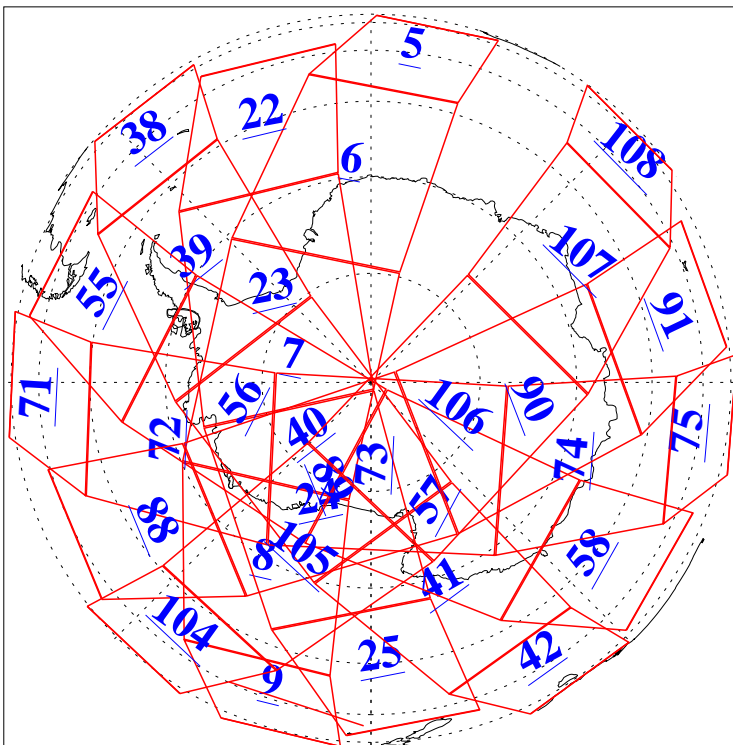

L1B Availability
AMSU Granules: 240
HSB Granules: 0
AIRS Granules: 240

8 Oct 2011
DoY 281
Aqua Day 3444
Granules: 1 to 120

Granules: 121 to 240

Legend: AMSU Available, HSB Available, AIRS Available

L1B Availability
AMSU Granules: 240
HSB Granules: 0
AIRS Granules: 240

8 Oct 2011
DoY 281
Aqua Day 3444

Ascending Granules

Descending Granules

Legend: AMSU Available, HSB Available, AIRS Available

L1B Availability
 AMSU Granules: 240
 HSB Granules: 0
 AIRS Granules: 240

8 Oct 2011
 DoY 281
 Aqua Day 3444

Northern Hemisphere Granules

Southern Hemisphere Granules

Legend: AMSU Available, HSB Available, AIRS Available