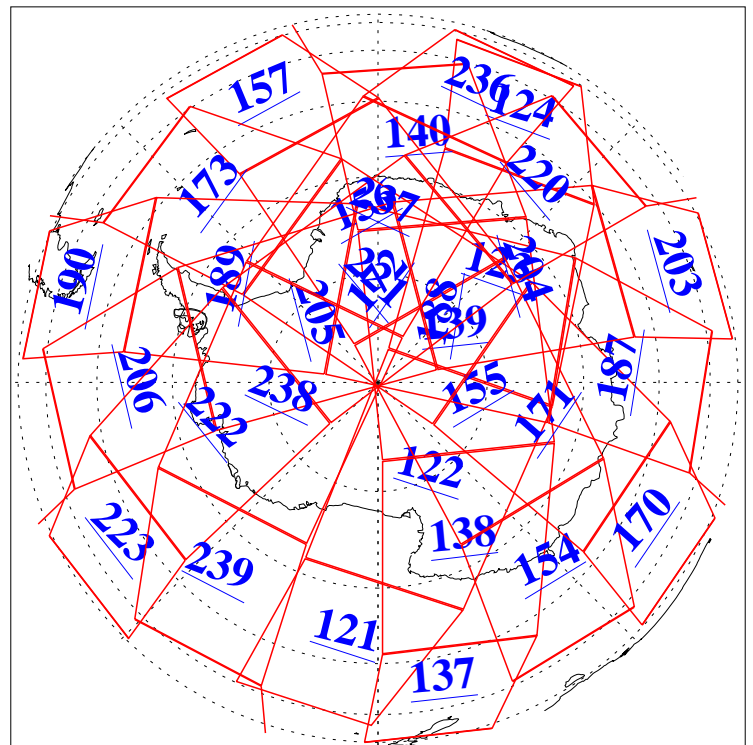

L1B Availability
AMSU Granules: 240
HSB Granules: 0
AIRS Granules: 240

8 Oct 2011
DoY 281
Aqua Day 3444
Granules: 1 to 120

Granules: 121 to 240

Legend: AMSU Available, HSB Available, AIRS Available

L1B Availability
AMSU Granules: 240
HSB Granules: 0
AIRS Granules: 240

8 Oct 2011
DoY 281
Aqua Day 3444

Ascending Granules

Descending Granules

Legend: AMSU Available, HSB Available, AIRS Available

L1B Availability
 AMSU Granules: 240
 HSB Granules: 0
 AIRS Granules: 240

8 Oct 2011
 DoY 281
 Aqua Day 3444

Northern Hemisphere Granules

Southern Hemisphere Granules

Legend: AMSU Available, HSB Available, AIRS Available