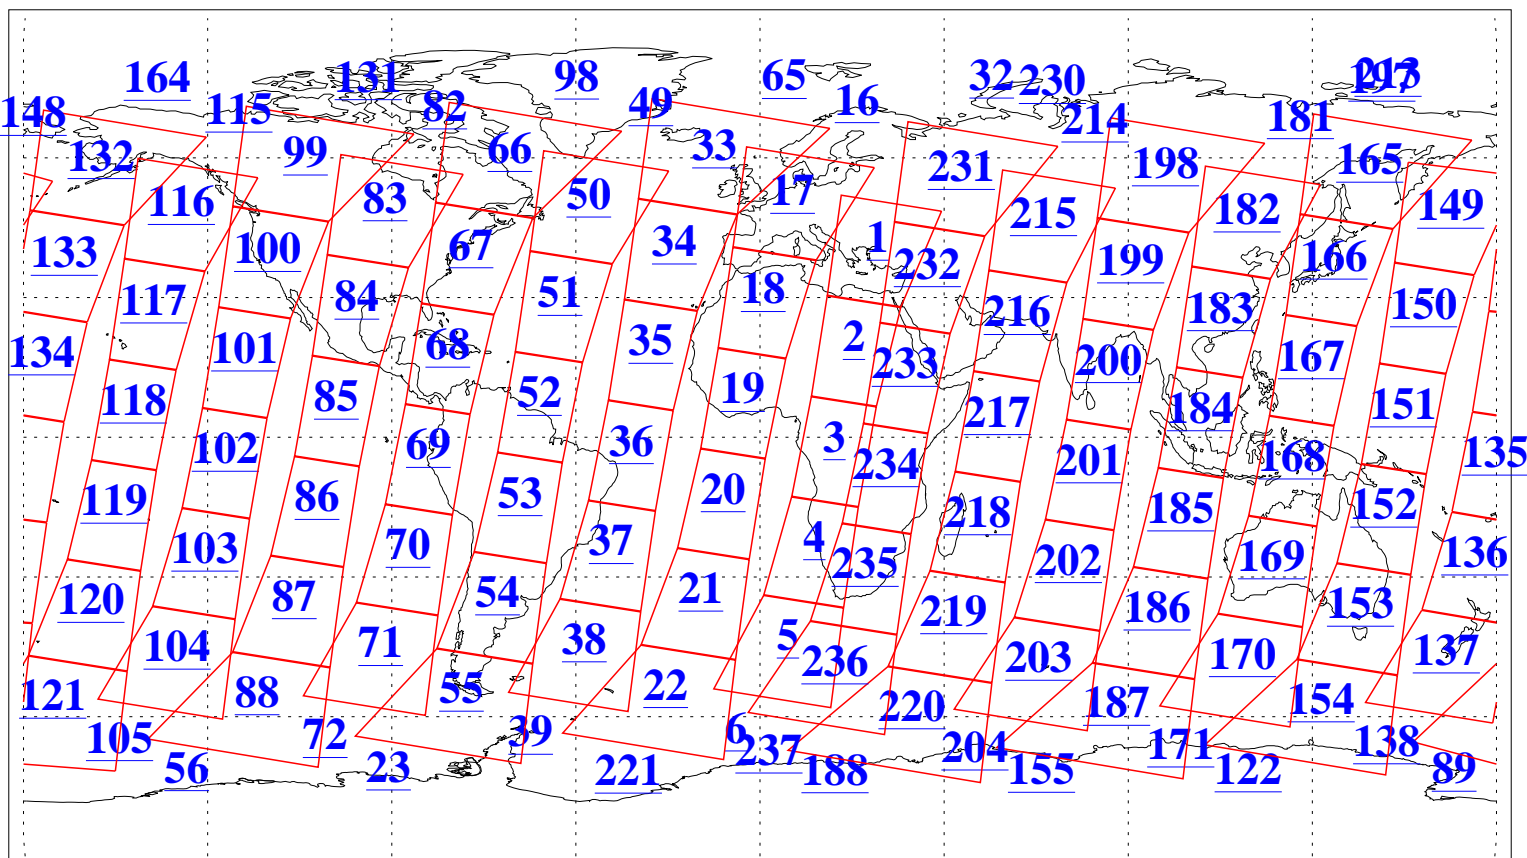

L1B Availability
AMSU Granules: 240
HSB Granules: 0
AIRS Granules: 240

8 Oct 2011
DoY 281
Aqua Day 3444
Granules: 1 to 120

Granules: 121 to 240

Legend: AMSU Available, HSB Available, AIRS Available

L1B Availability
AMSU Granules: 240
HSB Granules: 0
AIRS Granules: 240

8 Oct 2011
DoY 281
Aqua Day 3444

Ascending Granules

Descending Granules

Legend: AMSU Available, HSB Available, AIRS Available

L1B Availability
 AMSU Granules: 240
 HSB Granules: 0
 AIRS Granules: 240

8 Oct 2011
 DoY 281
 Aqua Day 3444

Northern Hemisphere Granules

Southern Hemisphere Granules

Legend: AMSU Available, HSB Available, AIRS Available