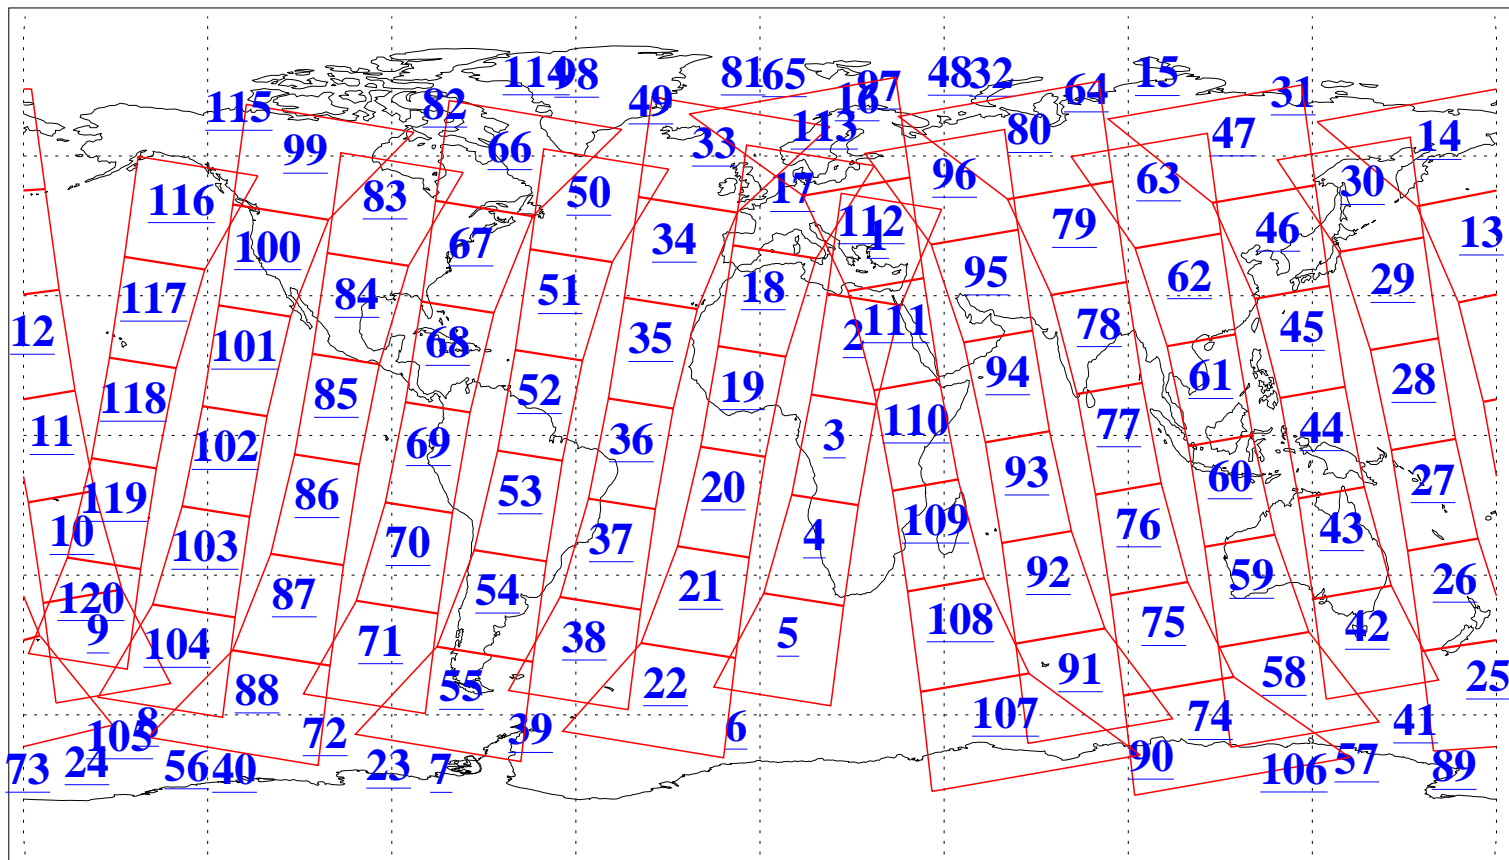

L1B Availability
AMSU Granules: 240
HSB Granules: 0
AIRS Granules: 240

8 Oct 2011
DoY 281
Aqua Day 3444
Granules: 1 to 120

Granules: 121 to 240

Legend: AMSU Available, HSB Available, AIRS Available

L1B Availability
AMSU Granules: 240
HSB Granules: 0
AIRS Granules: 240

8 Oct 2011
DoY 281
Aqua Day 3444

Ascending Granules

Descending Granules

Legend: AMSU Available, HSB Available, AIRS Available

L1B Availability
 AMSU Granules: 240
 HSB Granules: 0
 AIRS Granules: 240

8 Oct 2011
 DoY 281
 Aqua Day 3444

Northern Hemisphere Granules

Southern Hemisphere Granules

Legend: AMSU Available, HSB Available, AIRS Available