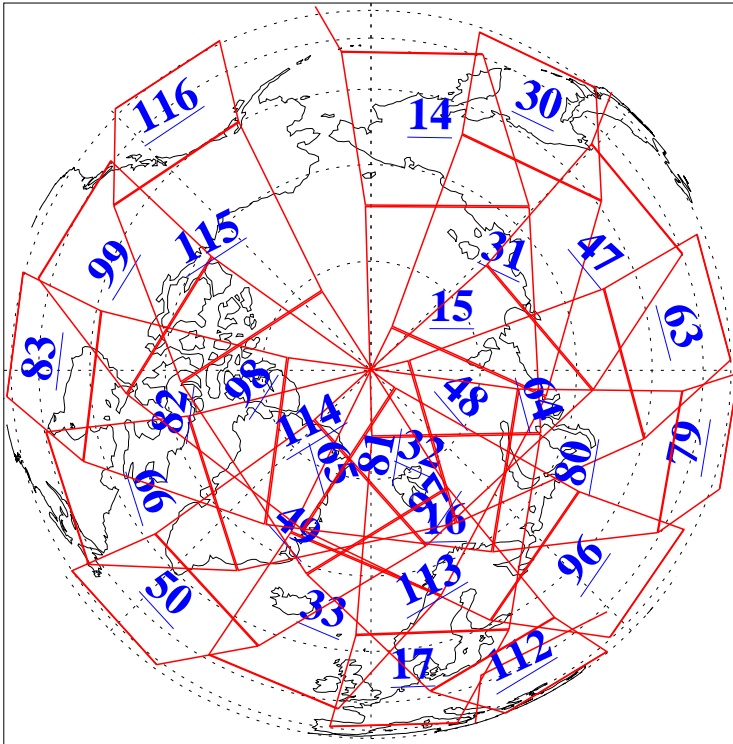

L1B Availability
AMSU Granules: 240
HSB Granules: 0
AIRS Granules: 240

8 Oct 2011
DoY 281
Aqua Day 3444
Granules: 1 to 120

Granules: 121 to 240

Legend: AMSU Available, HSB Available, AIRS Available

L1B Availability
AMSU Granules: 240
HSB Granules: 0
AIRS Granules: 240

8 Oct 2011
DoY 281
Aqua Day 3444

Ascending Granules

Descending Granules

Legend: AMSU Available, HSB Available, AIRS Available

L1B Availability
 AMSU Granules: 240
 HSB Granules: 0
 AIRS Granules: 240

8 Oct 2011
 DoY 281
 Aqua Day 3444

Northern Hemisphere Granules

Southern Hemisphere Granules

Legend: AMSU Available, HSB Available, AIRS Available