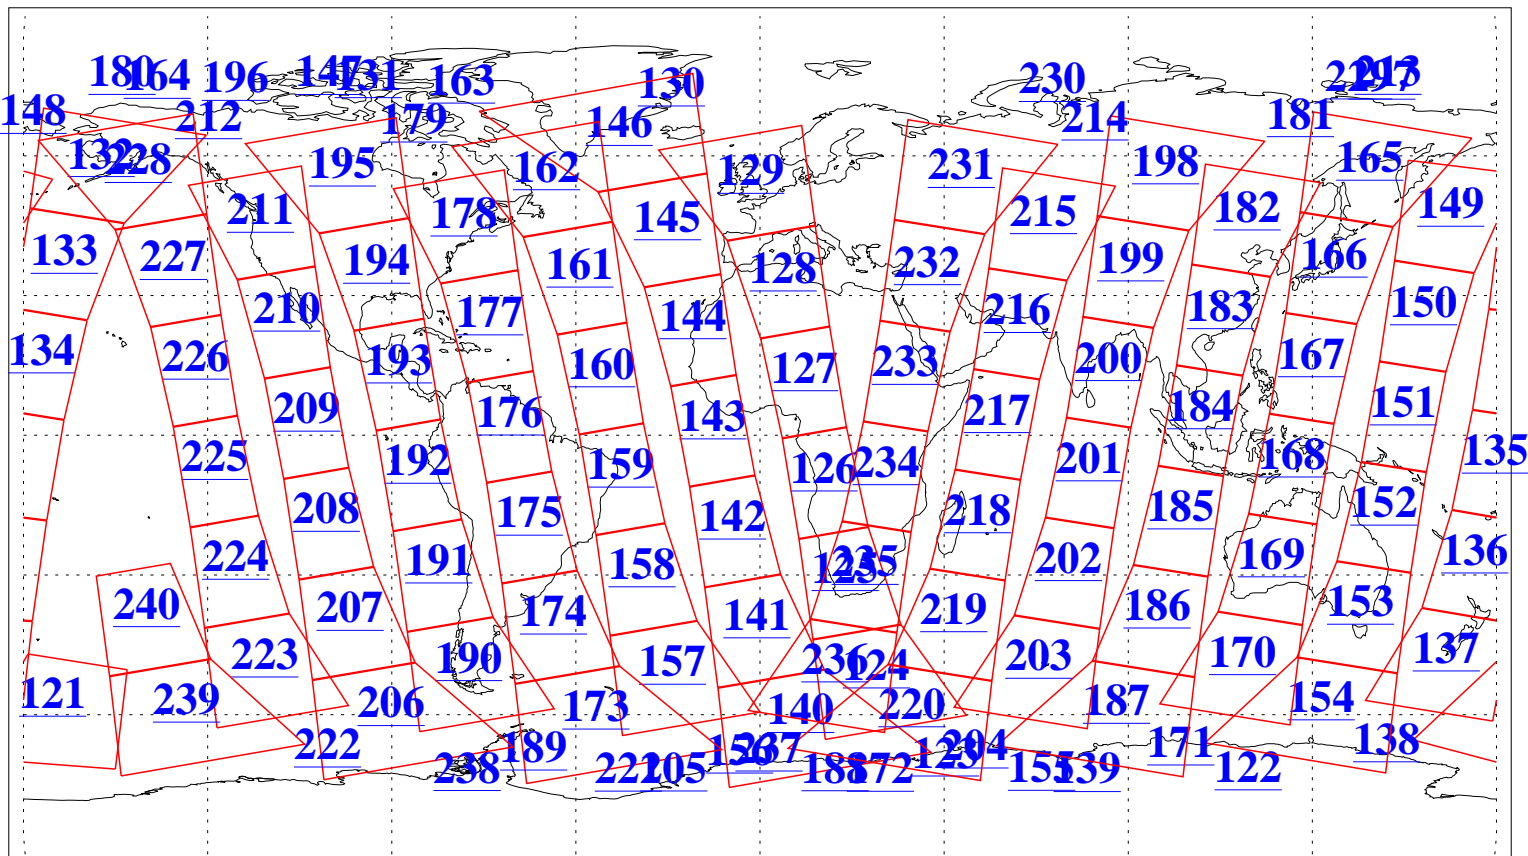

L1B Availability
AMSU Granules: 240
HSB Granules: 0
AIRS Granules: 240

8 Oct 2011
DoY 281
Aqua Day 3444
Granules: 1 to 120

Granules: 121 to 240

Legend: AMSU Available, HSB Available, AIRS Available

L1B Availability
AMSU Granules: 240
HSB Granules: 0
AIRS Granules: 240

8 Oct 2011
DoY 281
Aqua Day 3444

Ascending Granules

Descending Granules

Legend: AMSU Available, HSB Available, AIRS Available

L1B Availability
 AMSU Granules: 240
 HSB Granules: 0
 AIRS Granules: 240

8 Oct 2011
 DoY 281
 Aqua Day 3444

Northern Hemisphere Granules

Southern Hemisphere Granules

Legend: AMSU Available, HSB Available, AIRS Available