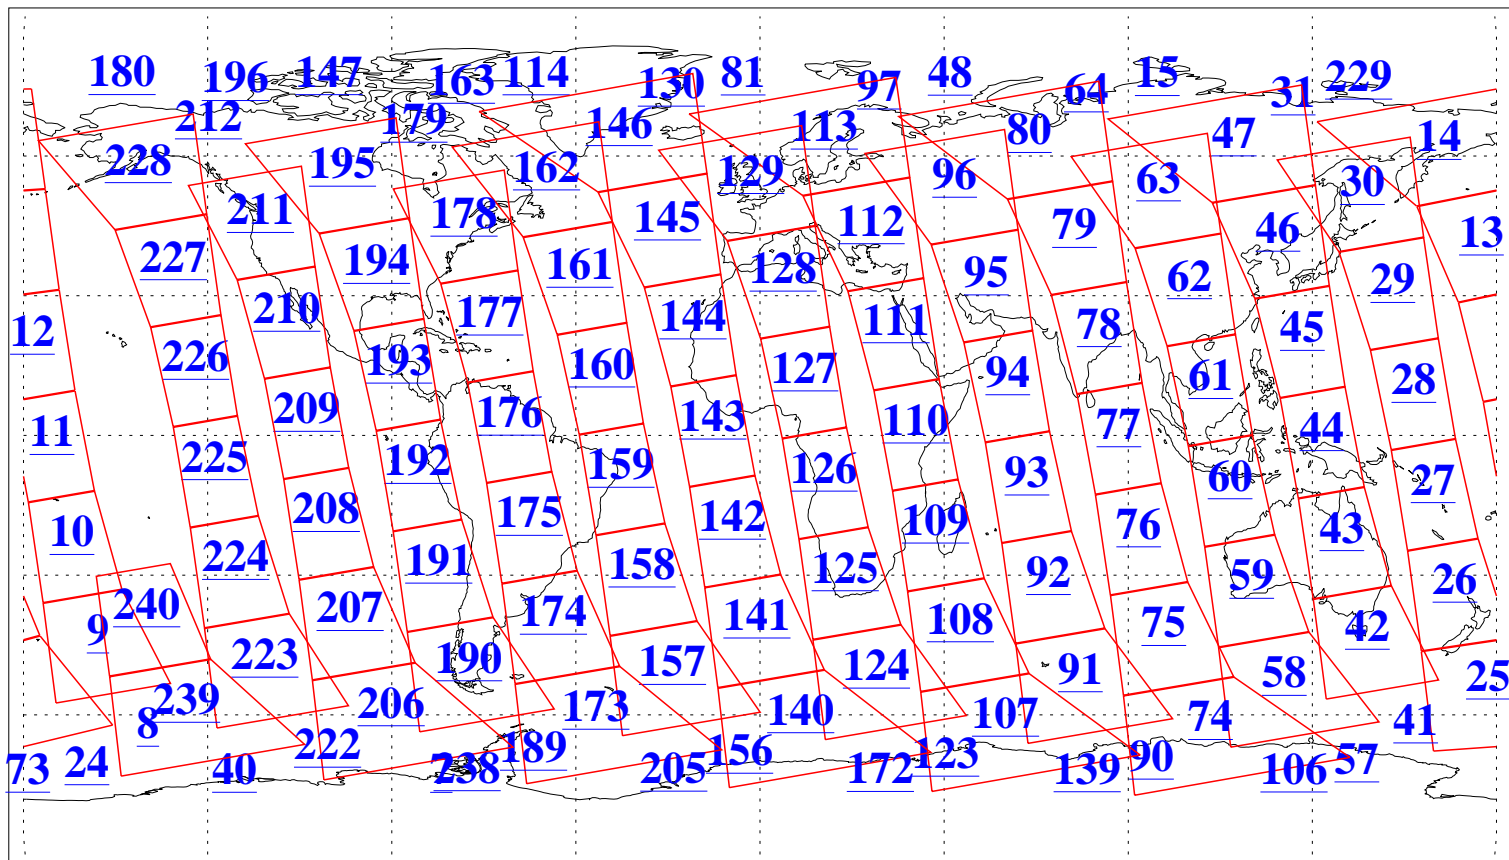

L1B Availability
AMSU Granules: 240
HSB Granules: 0
AIRS Granules: 240

8 Oct 2011
DoY 281
Aqua Day 3444
Granules: 1 to 120

Granules: 121 to 240

Legend: AMSU Available, HSB Available, AIRS Available

L1B Availability
AMSU Granules: 240
HSB Granules: 0
AIRS Granules: 240

8 Oct 2011
DoY 281
Aqua Day 3444

Ascending Granules

Descending Granules

Legend: AMSU Available, HSB Available, AIRS Available

L1B Availability
 AMSU Granules: 240
 HSB Granules: 0
 AIRS Granules: 240

8 Oct 2011
 DoY 281
 Aqua Day 3444

Northern Hemisphere Granules

Southern Hemisphere Granules

Legend: AMSU Available, HSB Available, AIRS Available