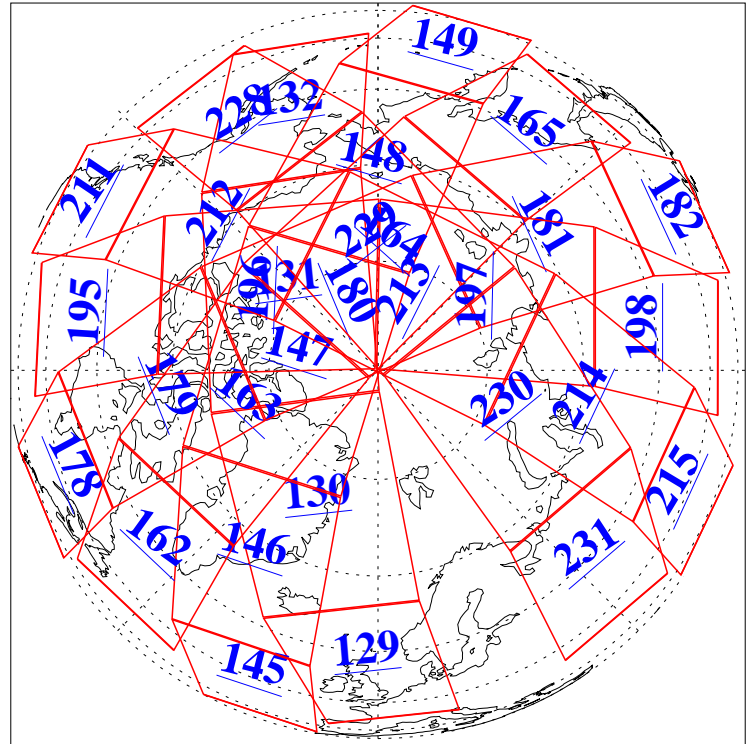

8 Oct 2011
DoY 281
Aqua Day 3444

Ascending Granules

Descending Granules

Legend: AMSU Available, HSB Available, AIRS Available

L1B Availability
 AMSU Granules: 240
 HSB Granules: 0
 AIRS Granules: 240

8 Oct 2011
 DoY 281
 Aqua Day 3444

Northern Hemisphere Granules

Southern Hemisphere Granules

Legend: AMSU Available, HSB Available, AIRS Available