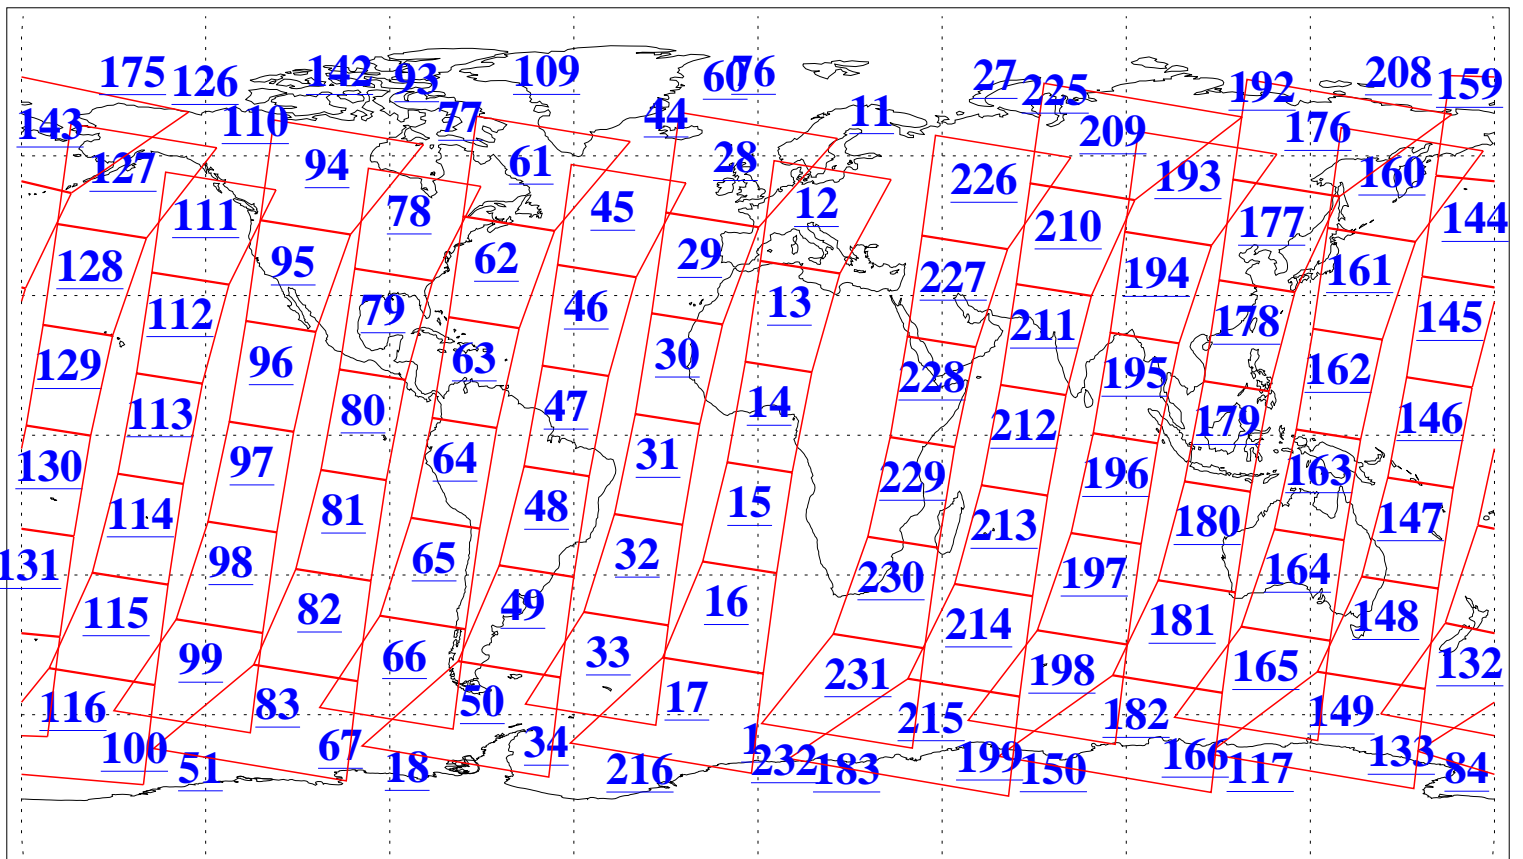

L1B Availability  
AMSU Granules: 240  
HSB Granules: 0  
AIRS Granules: 240

5 Oct 2011  
DoY 278  
Aqua Day 3441  
Granules: 1 to 120

Granules: 121 to 240

Legend: AMSU Available, *HSB Available*, **AIRS Available**

L1B Availability  
AMSU Granules: 240  
HSB Granules: 0  
AIRS Granules: 240

5 Oct 2011  
DoY 278  
Aqua Day 3441  
Ascending Granules

Descending Granules

Legend: AMSU Available, HSB Available, AIRS Available

L1B Availability  
 AMSU Granules: 240  
 HSB Granules: 0  
 AIRS Granules: 240

5 Oct 2011  
 DoY 278  
 Aqua Day 3441

Northern Hemisphere Granules

Southern Hemisphere Granules

Legend: AMSU Available, HSB Available, AIRS Available