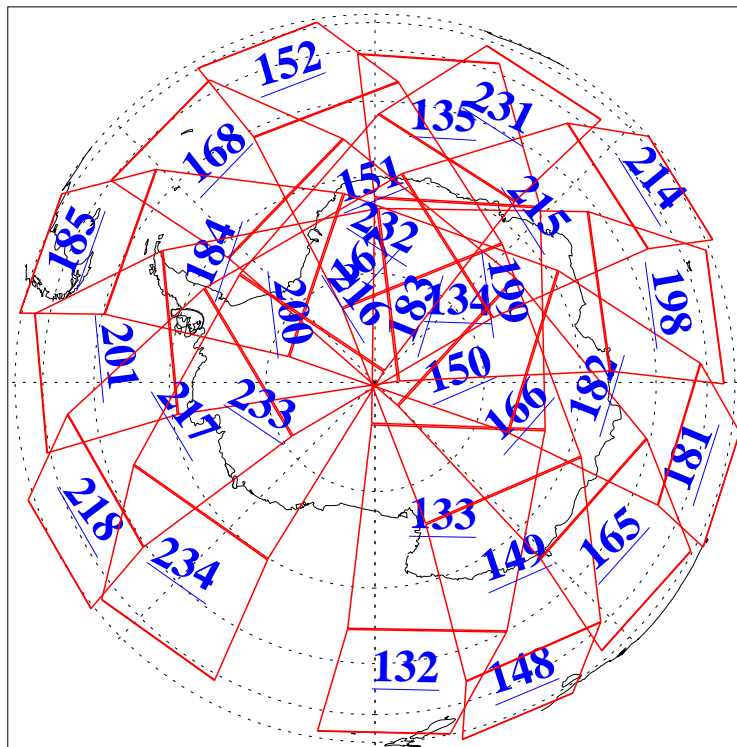

L1B Availability  
AMSU Granules: 240  
HSB Granules: 0  
AIRS Granules: 240

5 Oct 2011  
DoY 278  
Aqua Day 3441  
Ascending Granules

Descending Granules

Legend: AMSU Available, HSB Available, AIRS Available

L1B Availability  
 AMSU Granules: 240  
 HSB Granules: 0  
 AIRS Granules: 240

5 Oct 2011  
 DoY 278  
 Aqua Day 3441

Northern Hemisphere Granules

Southern Hemisphere Granules

Legend: AMSU Available, HSB Available, AIRS Available