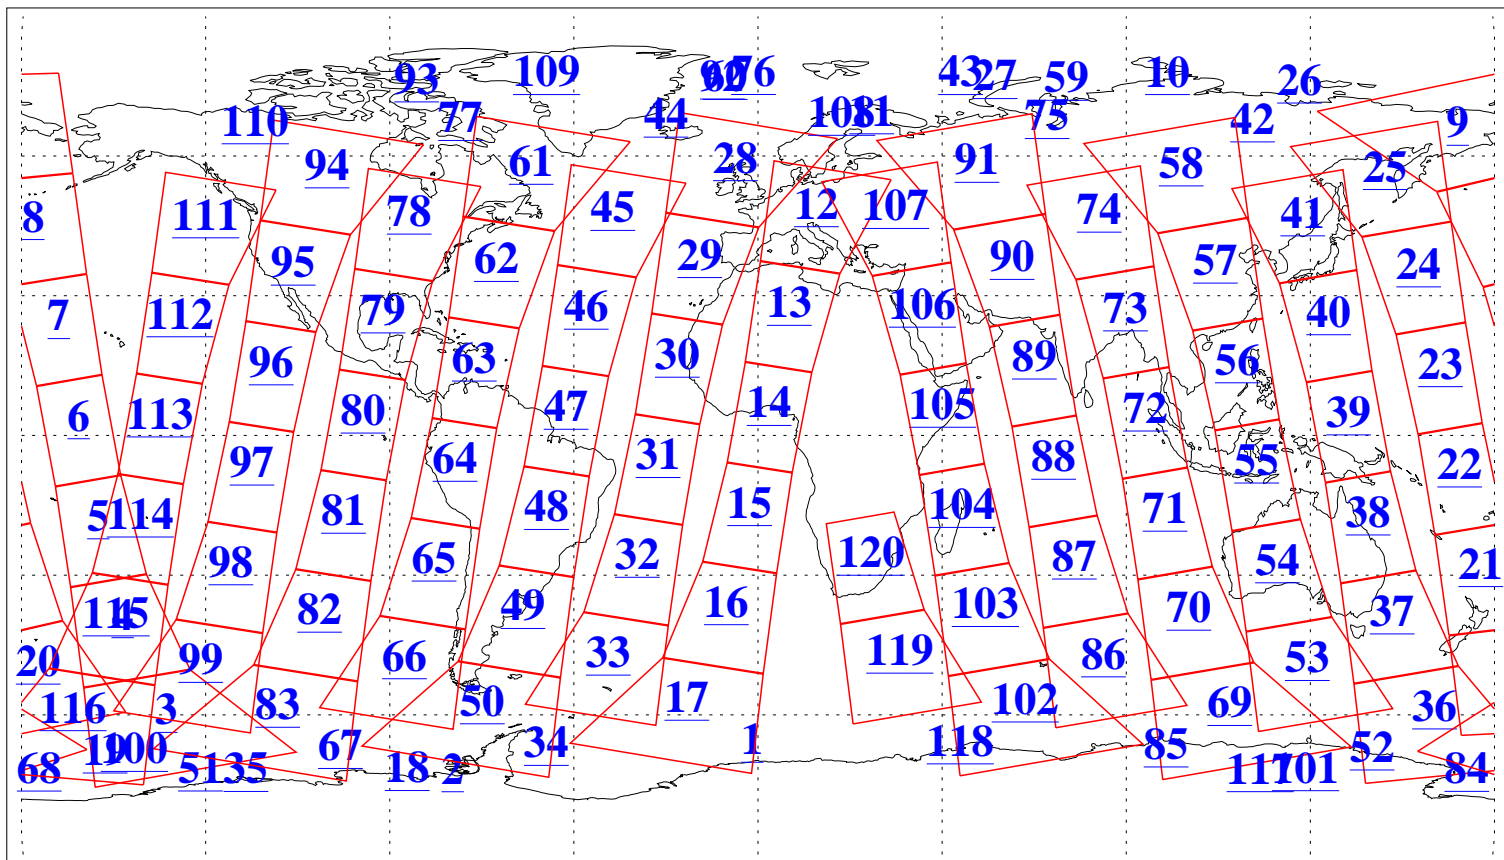

L1B Availability  
AMSU Granules: 240  
HSB Granules: 0  
AIRS Granules: 240

5 Oct 2011  
DoY 278  
Aqua Day 3441  
Granules: 1 to 120

Granules: 121 to 240

Legend: AMSU Available, *HSB Available*, **AIRS Available**

L1B Availability  
AMSU Granules: 240  
HSB Granules: 0  
AIRS Granules: 240

5 Oct 2011  
DoY 278  
Aqua Day 3441  
Ascending Granules

Descending Granules

Legend: AMSU Available, HSB Available, AIRS Available

L1B Availability  
 AMSU Granules: 240  
 HSB Granules: 0  
 AIRS Granules: 240

5 Oct 2011  
 DoY 278  
 Aqua Day 3441

Northern Hemisphere Granules

Southern Hemisphere Granules

Legend: AMSU Available, HSB Available, AIRS Available