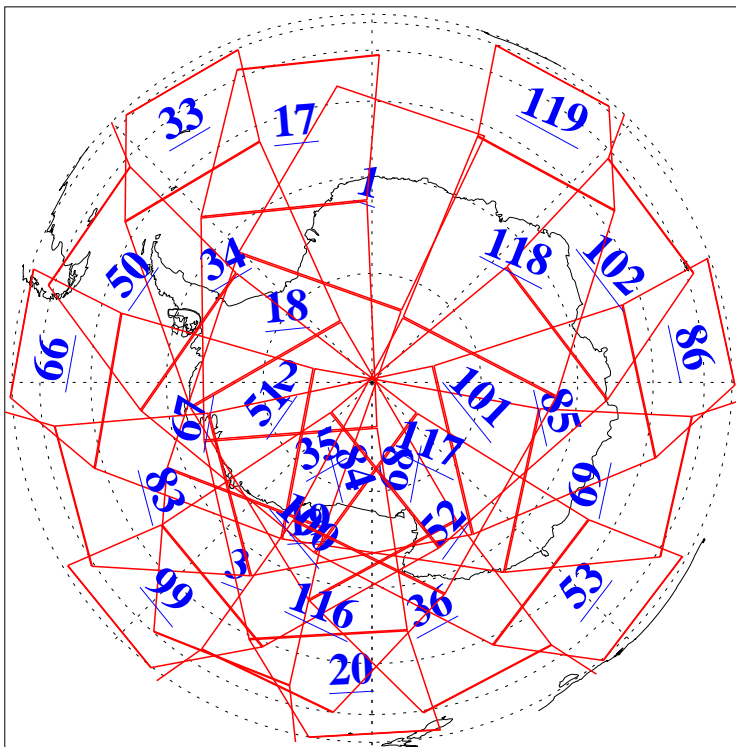

L1B Availability  
AMSU Granules: 240  
HSB Granules: 0  
AIRS Granules: 240

5 Oct 2011  
DoY 278  
Aqua Day 3441  
Granules: 1 to 120

Granules: 121 to 240

Legend: AMSU Available, *HSB Available*, **AIRS Available**

L1B Availability  
AMSU Granules: 240  
HSB Granules: 0  
AIRS Granules: 240

5 Oct 2011  
DoY 278  
Aqua Day 3441  
Ascending Granules

Descending Granules

Legend: AMSU Available, HSB Available, AIRS Available

L1B Availability  
 AMSU Granules: 240  
 HSB Granules: 0  
 AIRS Granules: 240

5 Oct 2011  
 DoY 278  
 Aqua Day 3441

Northern Hemisphere Granules

Southern Hemisphere Granules

Legend: AMSU Available, HSB Available, AIRS Available