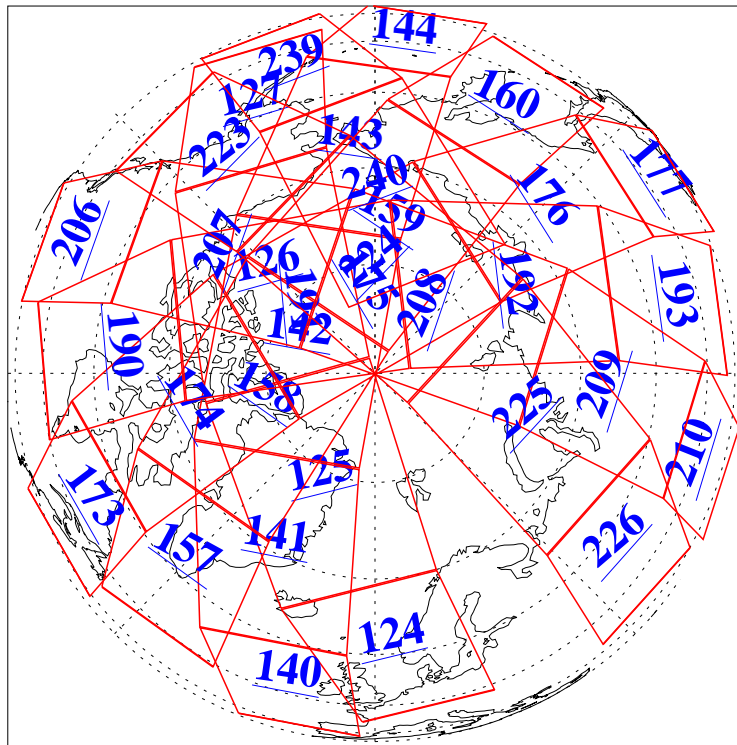

L1B Availability  
AMSU Granules: 240  
HSB Granules: 0  
AIRS Granules: 240

5 Oct 2011  
DoY 278  
Aqua Day 3441  
Granules: 1 to 120

Granules: 121 to 240

Legend: AMSU Available, *HSB Available*, **AIRS Available**

L1B Availability  
AMSU Granules: 240  
HSB Granules: 0  
AIRS Granules: 240

5 Oct 2011  
DoY 278  
Aqua Day 3441  
Ascending Granules

Descending Granules

Legend: AMSU Available, HSB Available, AIRS Available

L1B Availability  
 AMSU Granules: 240  
 HSB Granules: 0  
 AIRS Granules: 240

5 Oct 2011  
 DoY 278  
 Aqua Day 3441

Northern Hemisphere Granules

Southern Hemisphere Granules

Legend: AMSU Available, HSB Available, AIRS Available