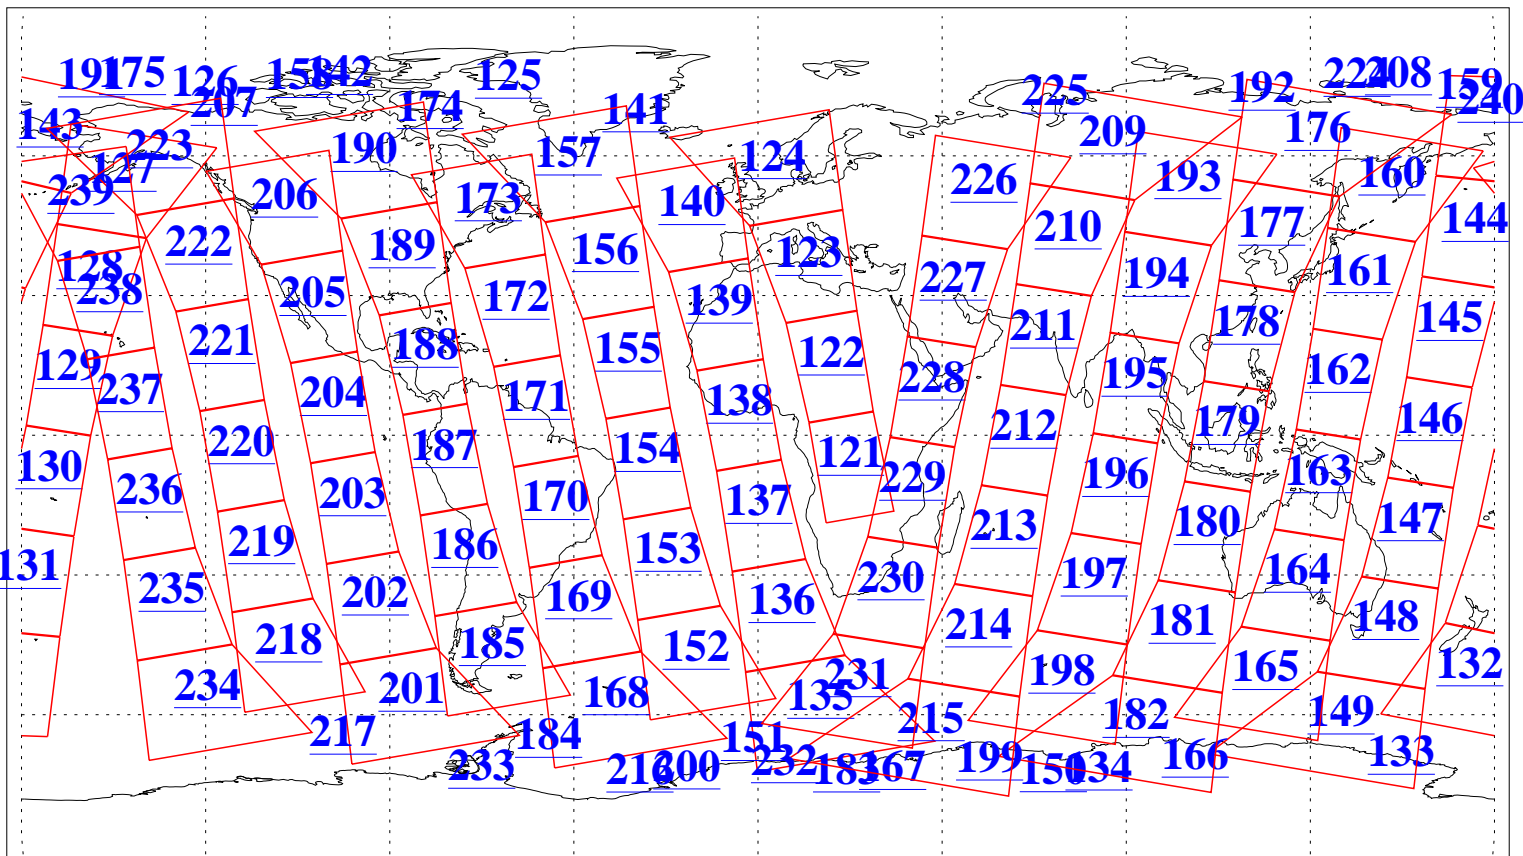

L1B Availability  
AMSU Granules: 240  
HSB Granules: 0  
AIRS Granules: 240

5 Oct 2011  
DoY 278  
Aqua Day 3441  
Granules: 1 to 120

Granules: 121 to 240

Legend: AMSU Available, *HSB Available*, **AIRS Available**

L1B Availability  
AMSU Granules: 240  
HSB Granules: 0  
AIRS Granules: 240

5 Oct 2011  
DoY 278  
Aqua Day 3441  
Ascending Granules

Descending Granules

Legend: AMSU Available, HSB Available, AIRS Available

L1B Availability  
 AMSU Granules: 240  
 HSB Granules: 0  
 AIRS Granules: 240

5 Oct 2011  
 DoY 278  
 Aqua Day 3441

Northern Hemisphere Granules

Southern Hemisphere Granules

Legend: AMSU Available, HSB Available, AIRS Available