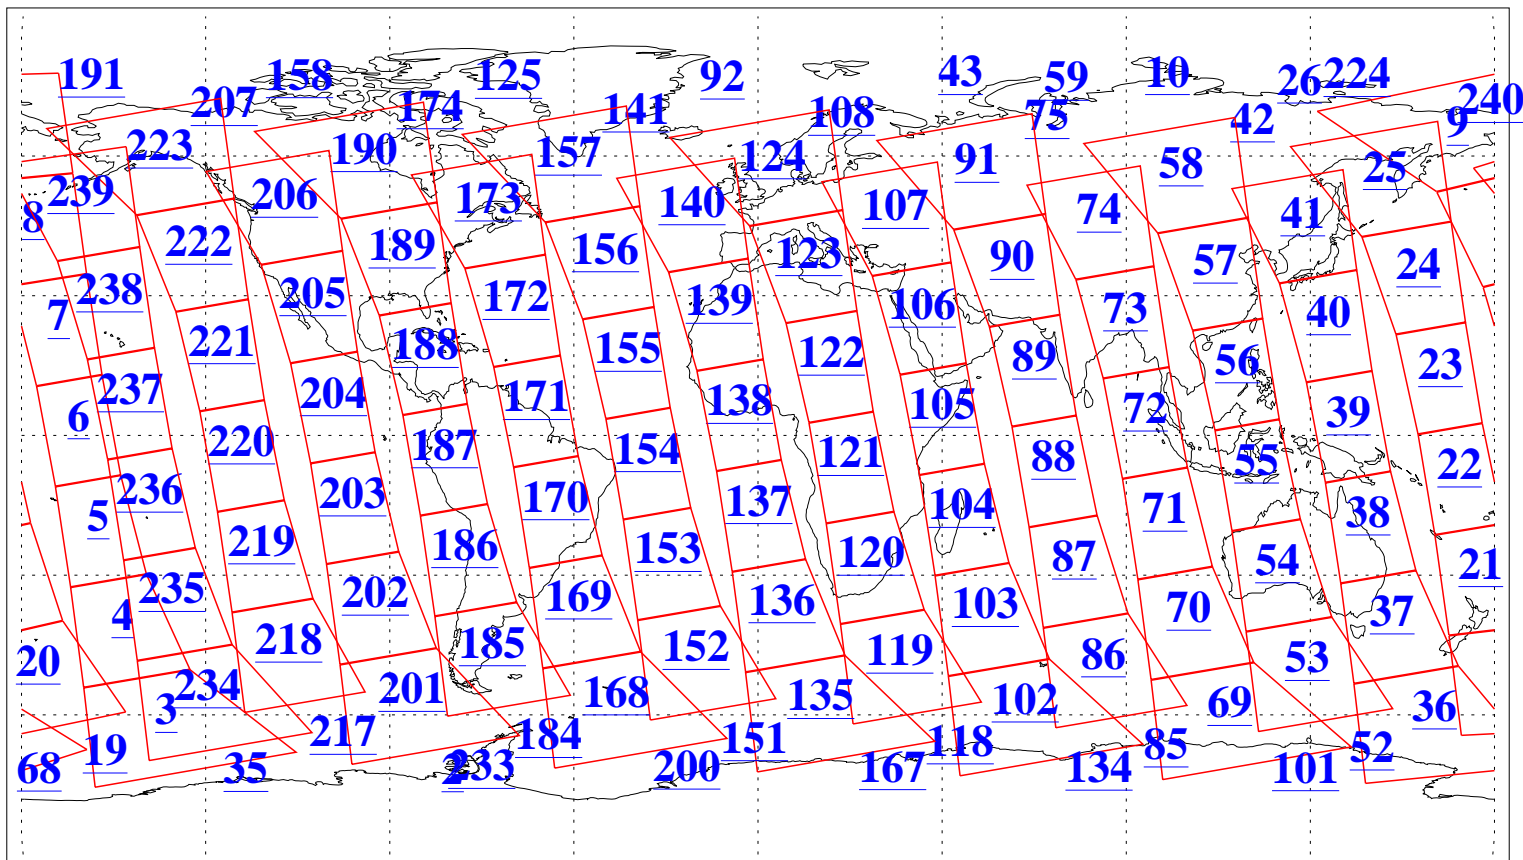

L1B Availability  
AMSU Granules: 240  
HSB Granules: 0  
AIRS Granules: 240

5 Oct 2011  
DoY 278  
Aqua Day 3441  
Granules: 1 to 120

Granules: 121 to 240

Legend: AMSU Available, *HSB Available*, **AIRS Available**

L1B Availability  
AMSU Granules: 240  
HSB Granules: 0  
AIRS Granules: 240

5 Oct 2011  
DoY 278  
Aqua Day 3441  
Ascending Granules

Descending Granules

Legend: AMSU Available, HSB Available, AIRS Available

L1B Availability  
 AMSU Granules: 240  
 HSB Granules: 0  
 AIRS Granules: 240

5 Oct 2011  
 DoY 278  
 Aqua Day 3441

Northern Hemisphere Granules

Southern Hemisphere Granules

Legend: AMSU Available, HSB Available, AIRS Available