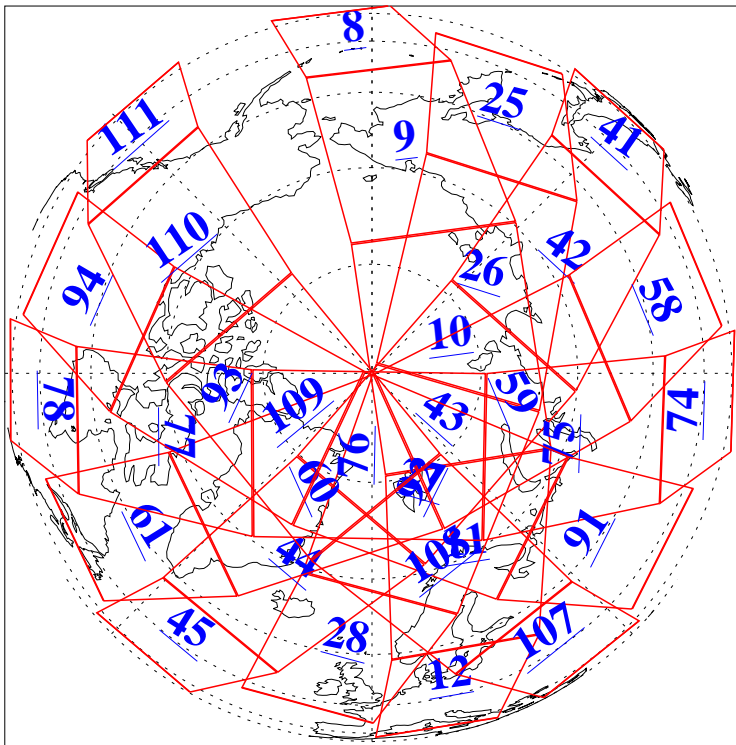

L1B Availability  
AMSU Granules: 240  
HSB Granules: 0  
AIRS Granules: 240

5 Oct 2011  
DoY 278  
Aqua Day 3441  
Granules: 1 to 120

Granules: 121 to 240

Legend: AMSU Available, *HSB Available*, **AIRS Available**

L1B Availability  
AMSU Granules: 240  
HSB Granules: 0  
AIRS Granules: 240

5 Oct 2011  
DoY 278  
Aqua Day 3441  
Ascending Granules

Descending Granules

Legend: AMSU Available, HSB Available, AIRS Available

L1B Availability  
 AMSU Granules: 240  
 HSB Granules: 0  
 AIRS Granules: 240

5 Oct 2011  
 DoY 278  
 Aqua Day 3441

Northern Hemisphere Granules

Southern Hemisphere Granules

Legend: AMSU Available, HSB Available, AIRS Available