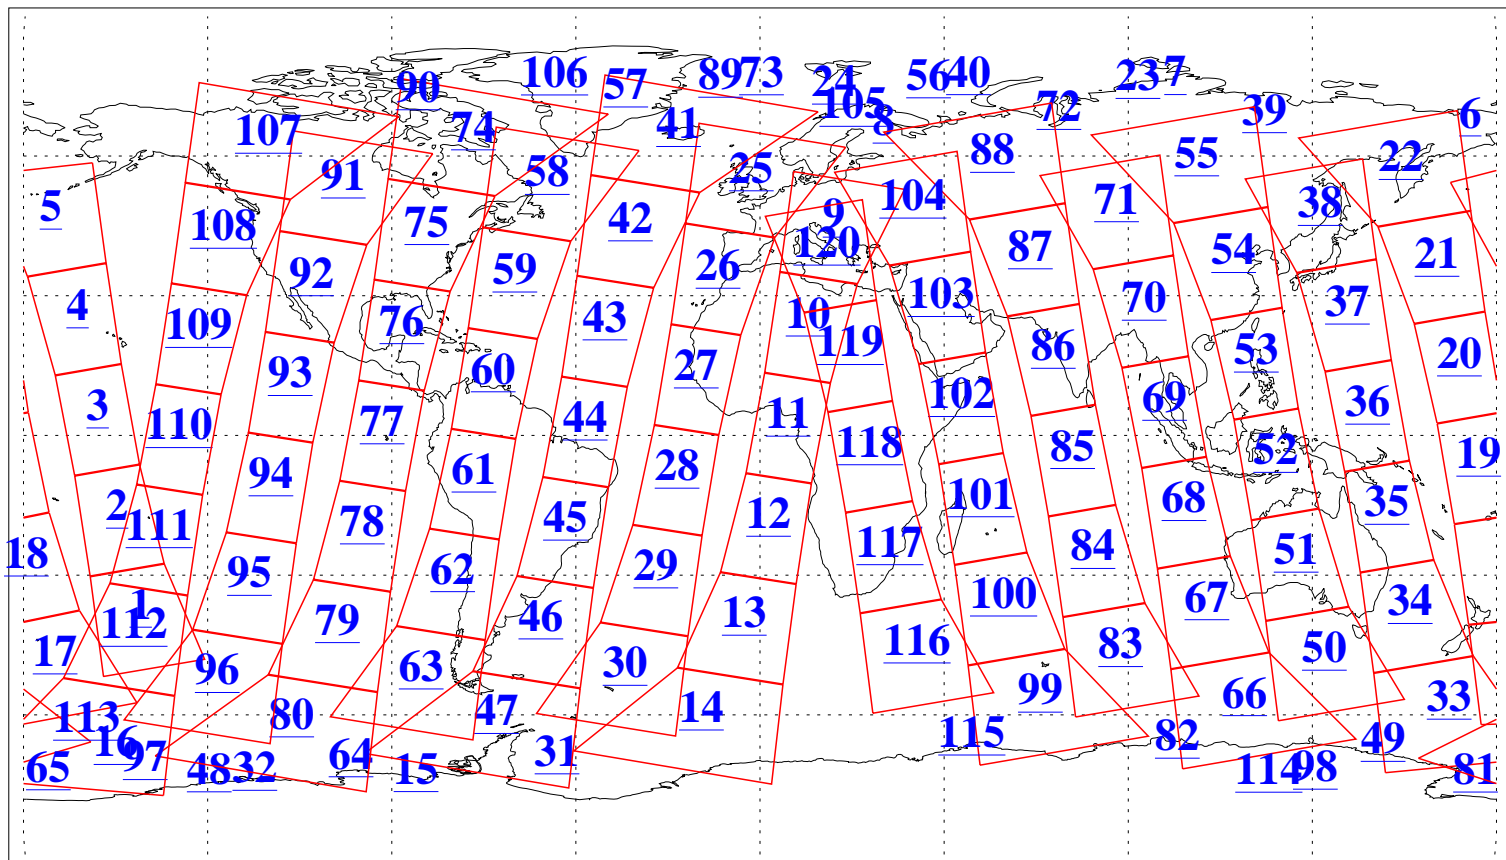

L1B Availability  
AMSU Granules: 240  
HSB Granules: 0  
AIRS Granules: 240

30 Sep 2011  
DoY 273  
Aqua Day 3436  
Granules: 1 to 120

Granules: 121 to 240

Legend: AMSU Available, HSB Available, AIRS Available

L1B Availability  
AMSU Granules: 240  
HSB Granules: 0  
AIRS Granules: 240

30 Sep 2011  
DoY 273  
Aqua Day 3436  
Ascending Granules

Descending Granules

Legend: AMSU Available, HSB Available, AIRS Available

L1B Availability  
 AMSU Granules: 240  
 HSB Granules: 0  
 AIRS Granules: 240

30 Sep 2011  
 DoY 273  
 Aqua Day 3436

Northern Hemisphere Granules

Southern Hemisphere Granules

Legend: AMSU Available, HSB Available, AIRS Available