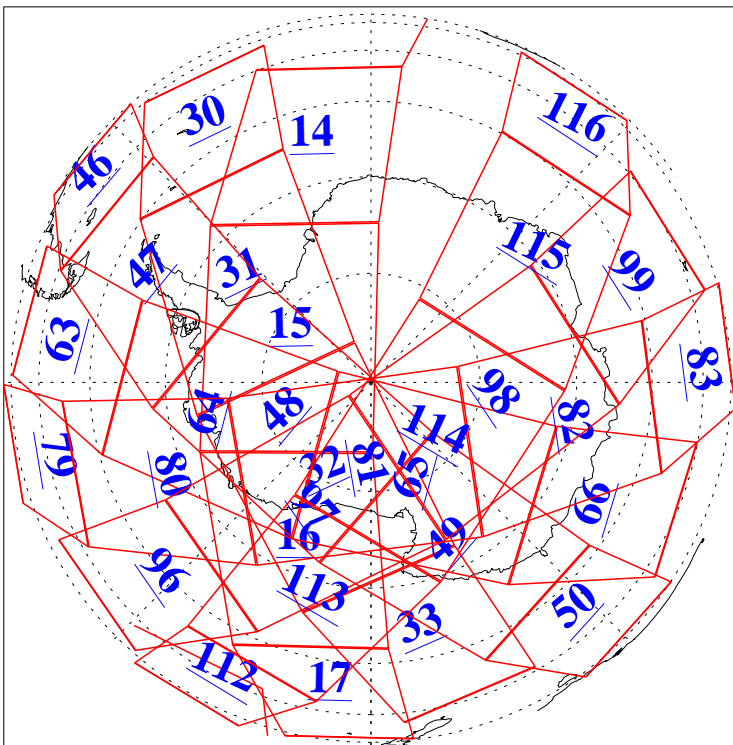

L1B Availability  
AMSU Granules: 240  
HSB Granules: 0  
AIRS Granules: 240

30 Sep 2011  
DoY 273  
Aqua Day 3436  
Granules: 1 to 120

Granules: 121 to 240

Legend: AMSU Available, HSB Available, AIRS Available

L1B Availability  
AMSU Granules: 240  
HSB Granules: 0  
AIRS Granules: 240

30 Sep 2011  
DoY 273  
Aqua Day 3436  
Ascending Granules

Descending Granules

Legend: AMSU Available, HSB Available, AIRS Available

L1B Availability  
 AMSU Granules: 240  
 HSB Granules: 0  
 AIRS Granules: 240

30 Sep 2011  
 DoY 273  
 Aqua Day 3436

Northern Hemisphere Granules

Southern Hemisphere Granules

Legend: AMSU Available, HSB Available, AIRS Available