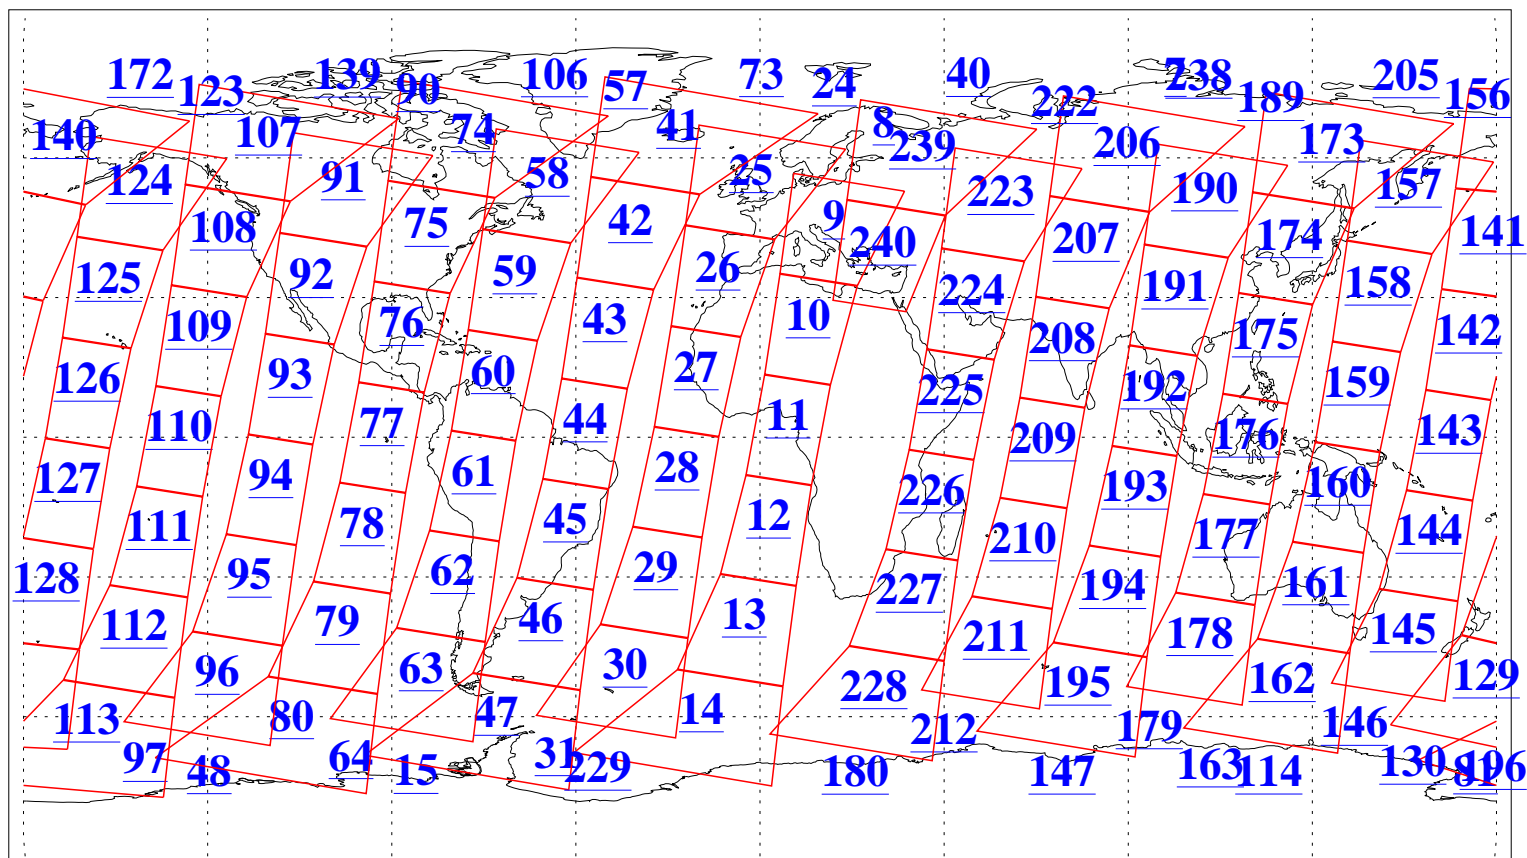

L1B Availability  
AMSU Granules: 240  
HSB Granules: 0  
AIRS Granules: 240

30 Sep 2011  
DoY 273  
Aqua Day 3436  
Granules: 1 to 120

Granules: 121 to 240

Legend: AMSU Available, HSB Available, AIRS Available

L1B Availability  
AMSU Granules: 240  
HSB Granules: 0  
AIRS Granules: 240

30 Sep 2011  
DoY 273  
Aqua Day 3436  
Ascending Granules

Descending Granules

Legend: AMSU Available, HSB Available, AIRS Available

L1B Availability  
 AMSU Granules: 240  
 HSB Granules: 0  
 AIRS Granules: 240

30 Sep 2011  
 DoY 273  
 Aqua Day 3436

Northern Hemisphere Granules

Southern Hemisphere Granules

Legend: AMSU Available, HSB Available, AIRS Available