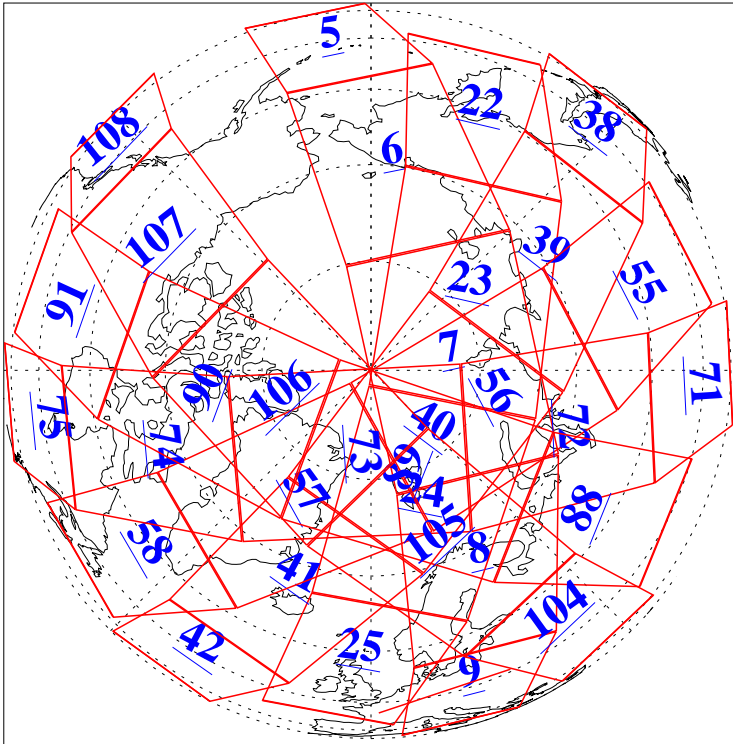

L1B Availability  
AMSU Granules: 240  
HSB Granules: 0  
AIRS Granules: 240

30 Sep 2011  
DoY 273  
Aqua Day 3436  
Granules: 1 to 120

Granules: 121 to 240

Legend: AMSU Available, HSB Available, AIRS Available

L1B Availability  
AMSU Granules: 240  
HSB Granules: 0  
AIRS Granules: 240

30 Sep 2011  
DoY 273  
Aqua Day 3436  
Ascending Granules

Descending Granules

Legend: AMSU Available, HSB Available, AIRS Available

L1B Availability  
 AMSU Granules: 240  
 HSB Granules: 0  
 AIRS Granules: 240

30 Sep 2011  
 DoY 273  
 Aqua Day 3436

Northern Hemisphere Granules

Southern Hemisphere Granules

Legend: AMSU Available, HSB Available, AIRS Available