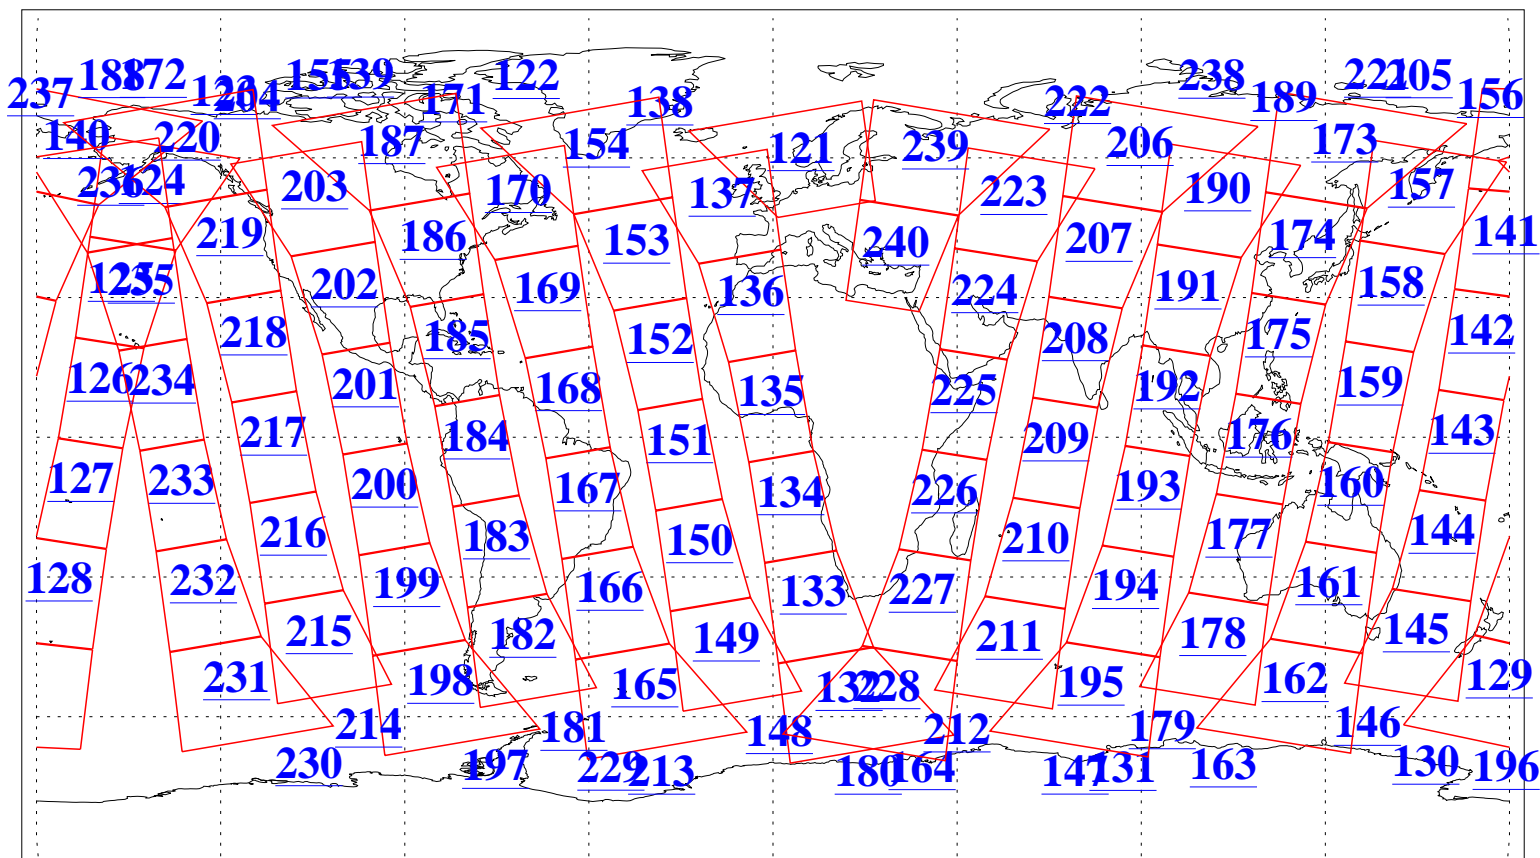

L1B Availability  
AMSU Granules: 240  
HSB Granules: 0  
AIRS Granules: 240

30 Sep 2011  
DoY 273  
Aqua Day 3436  
Granules: 1 to 120

Granules: 121 to 240

Legend: AMSU Available, HSB Available, AIRS Available

L1B Availability  
AMSU Granules: 240  
HSB Granules: 0  
AIRS Granules: 240

30 Sep 2011  
DoY 273  
Aqua Day 3436  
Ascending Granules

Descending Granules

Legend: AMSU Available, HSB Available, AIRS Available

L1B Availability  
 AMSU Granules: 240  
 HSB Granules: 0  
 AIRS Granules: 240

30 Sep 2011  
 DoY 273  
 Aqua Day 3436

Northern Hemisphere Granules

Southern Hemisphere Granules

Legend: AMSU Available, HSB Available, AIRS Available