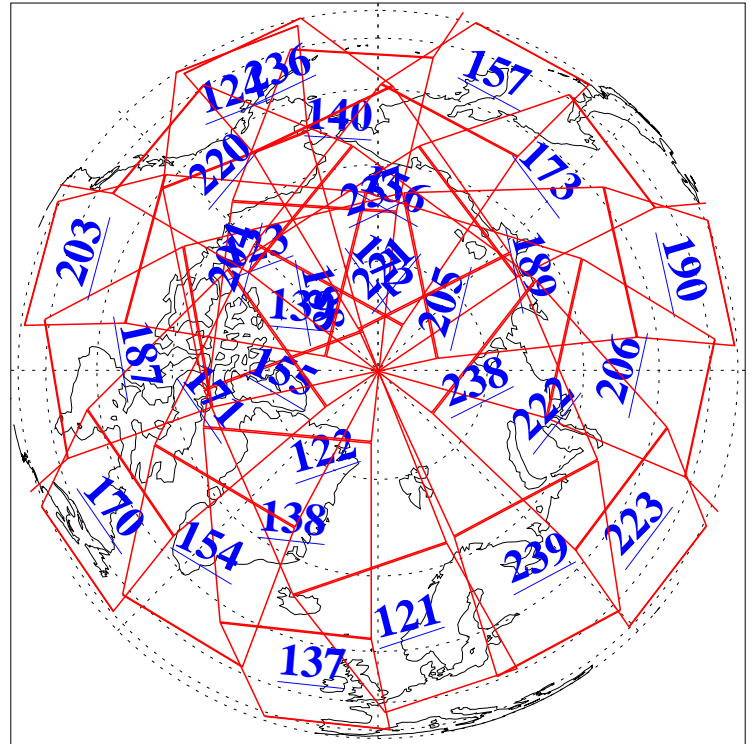

L1B Availability
AMSU Granules: 240
HSB Granules: 0
AIRS Granules: 240

30 Sep 2011
DoY 273
Aqua Day 3436

Northern Hemisphere Granules

Southern Hemisphere Granules