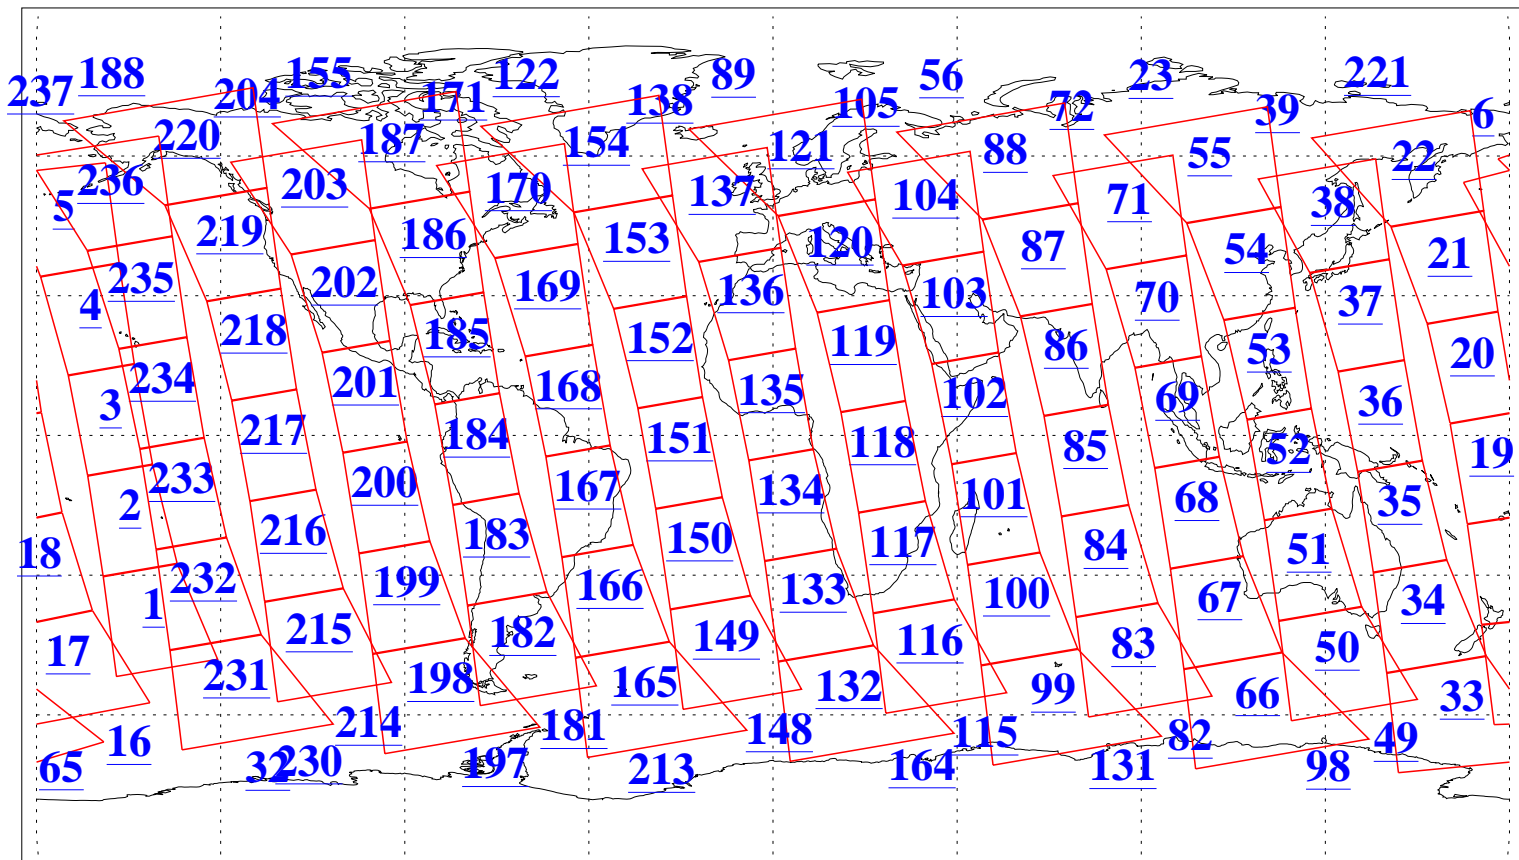

L1B Availability  
AMSU Granules: 240  
HSB Granules: 0  
AIRS Granules: 240

30 Sep 2011  
DoY 273  
Aqua Day 3436  
Granules: 1 to 120

Granules: 121 to 240

Legend: AMSU Available, HSB Available, AIRS Available

L1B Availability  
AMSU Granules: 240  
HSB Granules: 0  
AIRS Granules: 240

30 Sep 2011  
DoY 273  
Aqua Day 3436  
Ascending Granules

Descending Granules

Legend: AMSU Available, HSB Available, AIRS Available

L1B Availability  
 AMSU Granules: 240  
 HSB Granules: 0  
 AIRS Granules: 240

30 Sep 2011  
 DoY 273  
 Aqua Day 3436

Northern Hemisphere Granules

Southern Hemisphere Granules

Legend: AMSU Available, HSB Available, AIRS Available