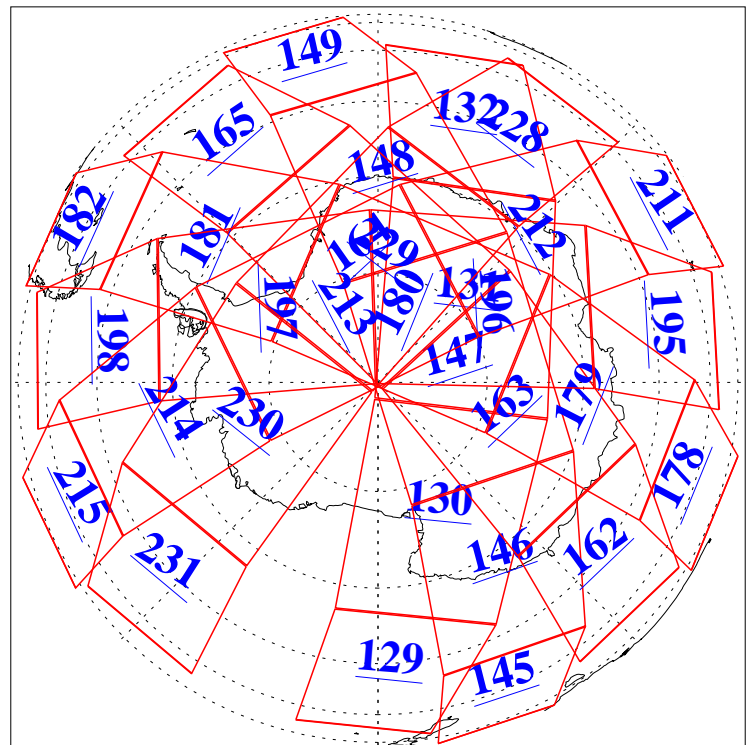

L1B Availability  
AMSU Granules: 240  
HSB Granules: 0  
AIRS Granules: 240

30 Sep 2011  
DoY 273  
Aqua Day 3436  
Ascending Granules

Descending Granules

Legend: AMSU Available, HSB Available, AIRS Available

L1B Availability  
 AMSU Granules: 240  
 HSB Granules: 0  
 AIRS Granules: 240

30 Sep 2011  
 DoY 273  
 Aqua Day 3436

Northern Hemisphere Granules

Southern Hemisphere Granules

Legend: AMSU Available, HSB Available, AIRS Available