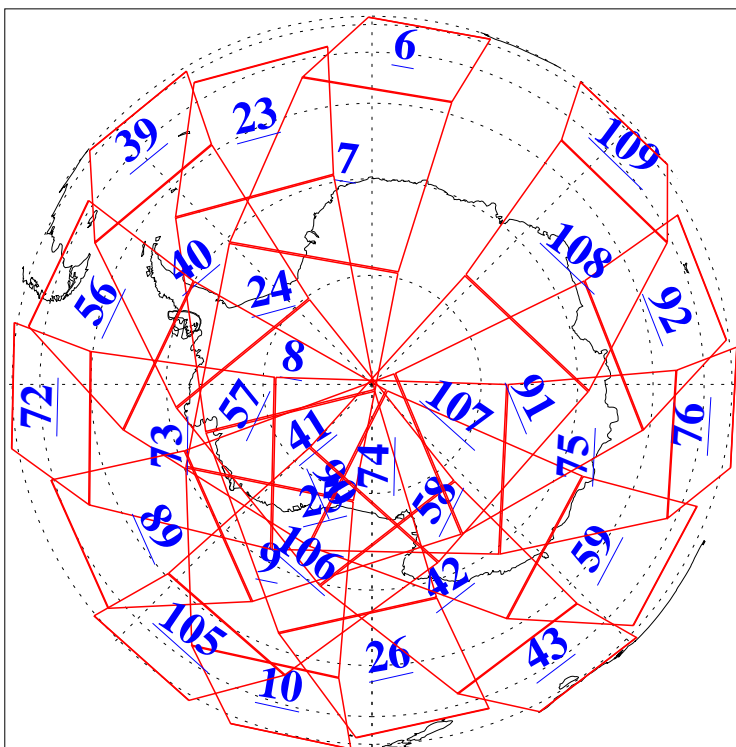

L1B Availability
AMSU Granules: 240
HSB Granules: 0
AIRS Granules: 203

29 Sep 2011
DoY 272
Aqua Day 3435
Granules: 1 to 120

Granules: 121 to 240

Legend: AMSU Available, HSB Available, AIRS Available

L1B Availability
AMSU Granules: 240
HSB Granules: 0
AIRS Granules: 203

29 Sep 2011
DoY 272
Aqua Day 3435

Ascending Granules

Descending Granules

Legend: AMSU Available, HSB Available, AIRS Available

L1B Availability
 AMSU Granules: 240
 HSB Granules: 0
 AIRS Granules: 203

29 Sep 2011
 DoY 272
 Aqua Day 3435

Northern Hemisphere Granules

Southern Hemisphere Granules

Legend: AMSU Available, HSB Available, AIRS Available