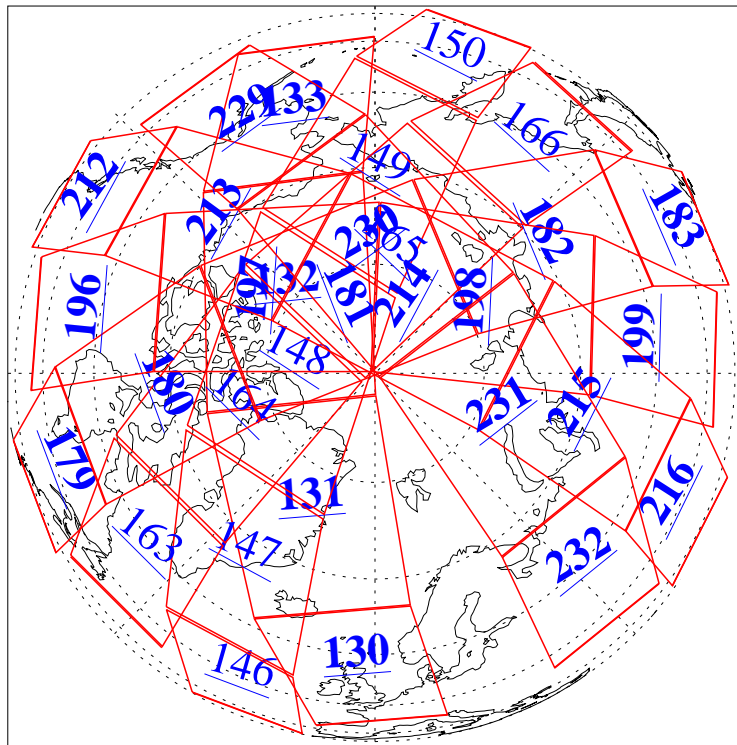

L1B Availability
AMSU Granules: 240
HSB Granules: 0
AIRS Granules: 203

29 Sep 2011
DoY 272
Aqua Day 3435
Granules: 1 to 120

Granules: 121 to 240

Legend: AMSU Available, HSB Available, AIRS Available

L1B Availability
AMSU Granules: 240
HSB Granules: 0
AIRS Granules: 203

29 Sep 2011
DoY 272
Aqua Day 3435

Ascending Granules

Descending Granules

Legend: AMSU Available, HSB Available, AIRS Available

L1B Availability
 AMSU Granules: 240
 HSB Granules: 0
 AIRS Granules: 203

29 Sep 2011
 DoY 272
 Aqua Day 3435

Northern Hemisphere Granules

Southern Hemisphere Granules

Legend: AMSU Available, HSB Available, AIRS Available