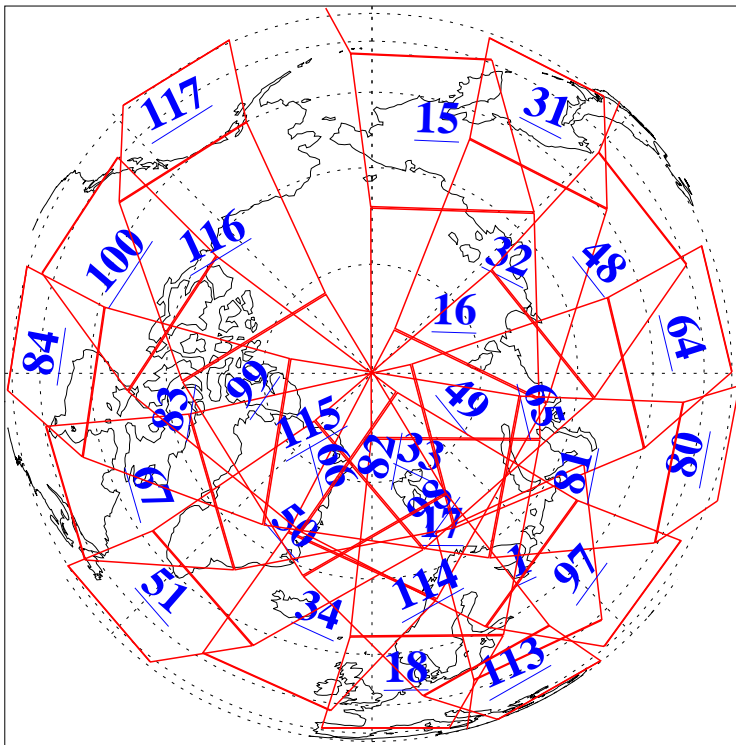

L1B Availability
AMSU Granules: 240
HSB Granules: 0
AIRS Granules: 203

29 Sep 2011
DoY 272
Aqua Day 3435
Granules: 1 to 120

Granules: 121 to 240

Legend: AMSU Available, HSB Available, AIRS Available

L1B Availability
AMSU Granules: 240
HSB Granules: 0
AIRS Granules: 203

29 Sep 2011
DoY 272
Aqua Day 3435

Ascending Granules

Descending Granules

Legend: AMSU Available, HSB Available, AIRS Available

L1B Availability
 AMSU Granules: 240
 HSB Granules: 0
 AIRS Granules: 203

29 Sep 2011
 DoY 272
 Aqua Day 3435

Northern Hemisphere Granules

Southern Hemisphere Granules

Legend: AMSU Available, HSB Available, AIRS Available