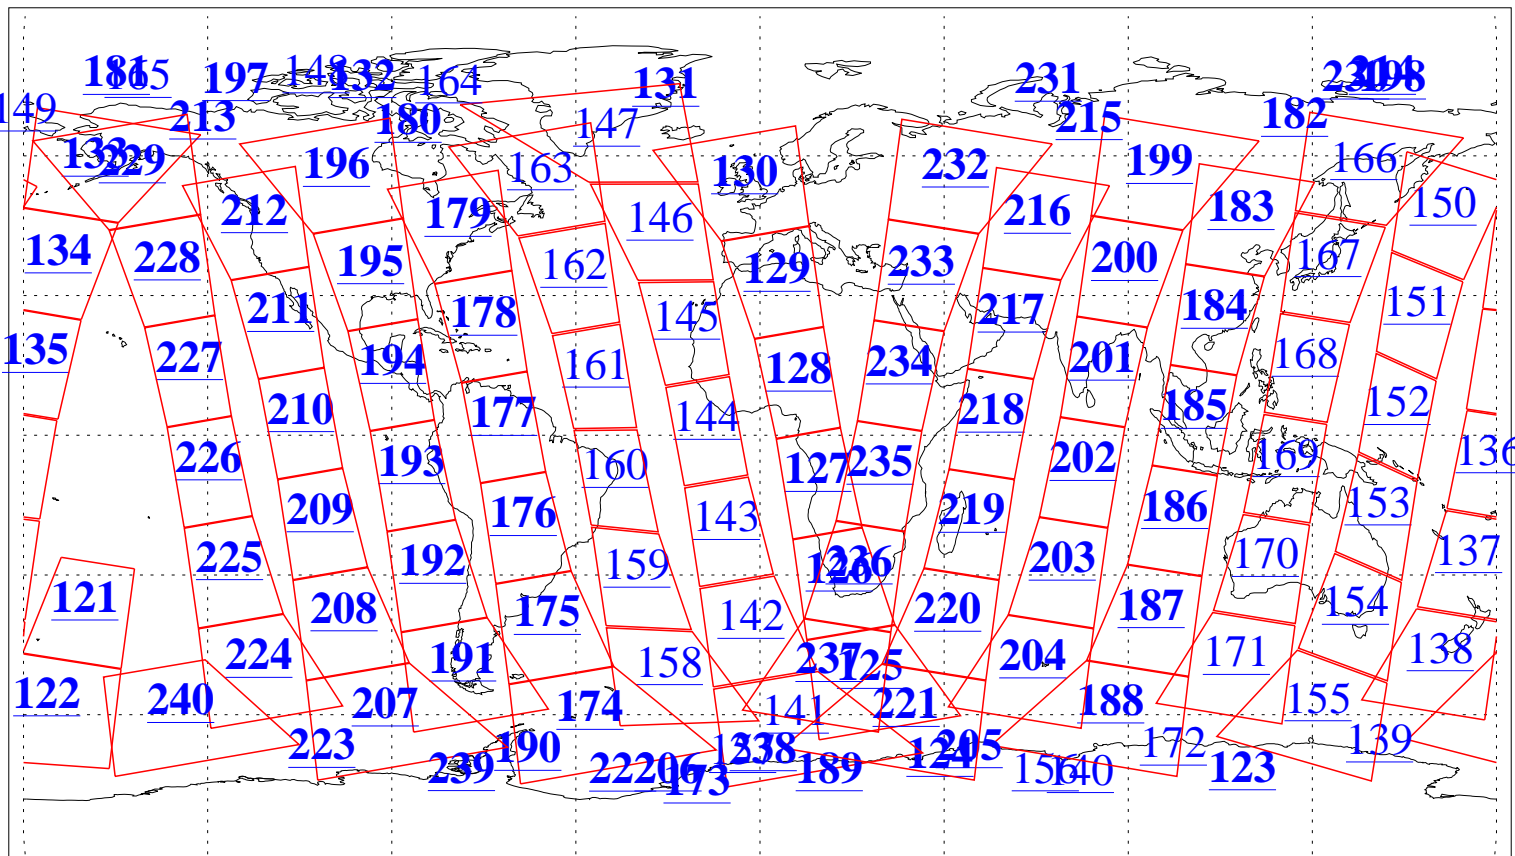

L1B Availability
AMSU Granules: 240
HSB Granules: 0
AIRS Granules: 203

29 Sep 2011
DoY 272
Aqua Day 3435
Granules: 1 to 120

Granules: 121 to 240

Legend: AMSU Available, HSB Available, AIRS Available

L1B Availability
AMSU Granules: 240
HSB Granules: 0
AIRS Granules: 203

29 Sep 2011
DoY 272
Aqua Day 3435

Ascending Granules

Descending Granules

Legend: AMSU Available, HSB Available, AIRS Available

L1B Availability
 AMSU Granules: 240
 HSB Granules: 0
 AIRS Granules: 203

29 Sep 2011
 DoY 272
 Aqua Day 3435

Northern Hemisphere Granules

Southern Hemisphere Granules

Legend: AMSU Available, HSB Available, AIRS Available