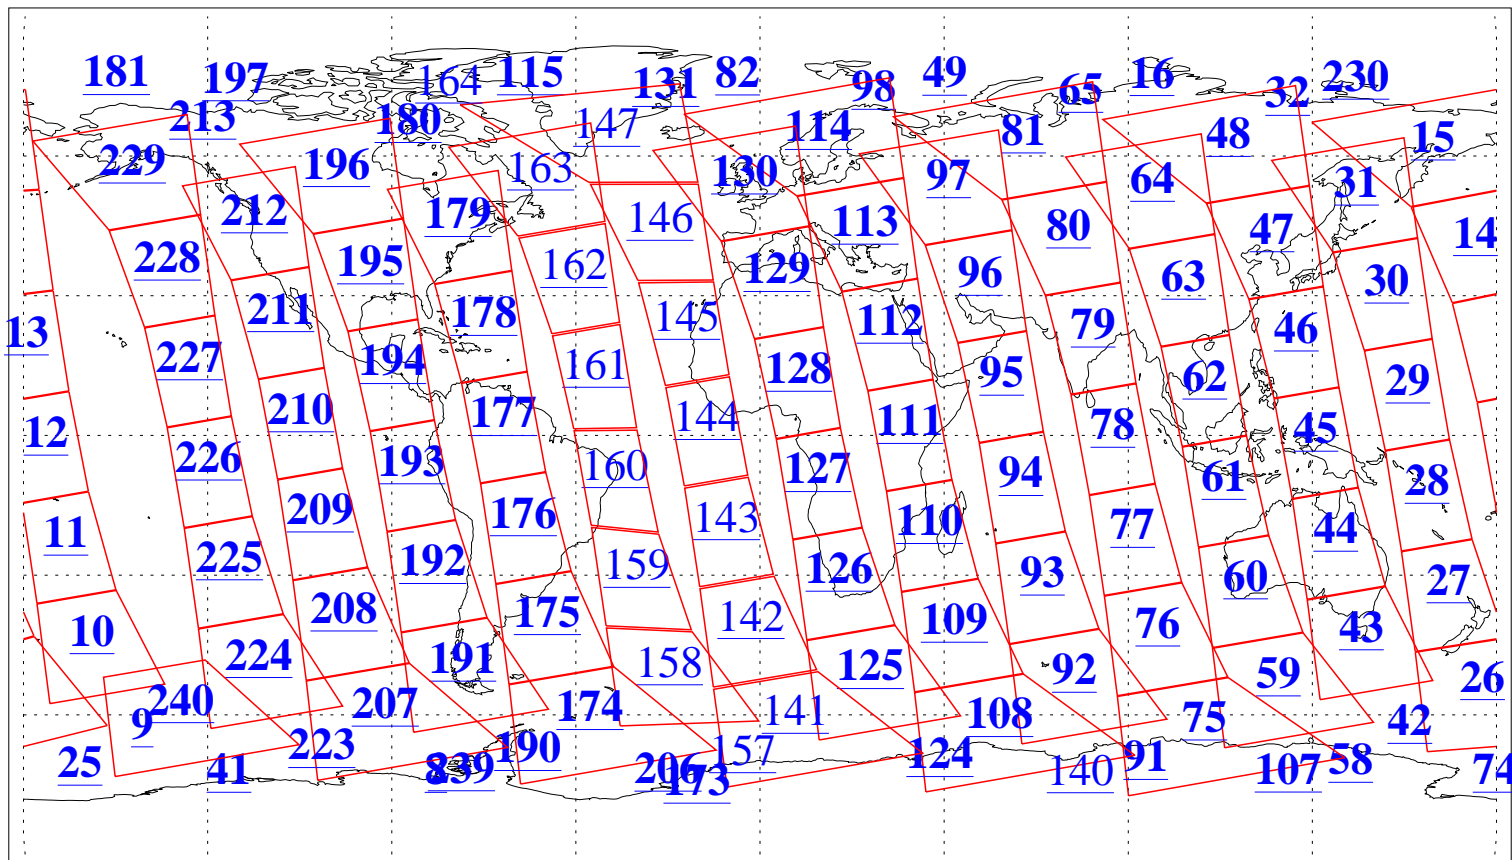

L1B Availability
AMSU Granules: 240
HSB Granules: 0
AIRS Granules: 203

29 Sep 2011
DoY 272
Aqua Day 3435
Granules: 1 to 120

Granules: 121 to 240

Legend: AMSU Available, HSB Available, AIRS Available

L1B Availability
AMSU Granules: 240
HSB Granules: 0
AIRS Granules: 203

29 Sep 2011
DoY 272
Aqua Day 3435

Ascending Granules

Descending Granules

Legend: AMSU Available, HSB Available, AIRS Available

L1B Availability
 AMSU Granules: 240
 HSB Granules: 0
 AIRS Granules: 203

29 Sep 2011
 DoY 272
 Aqua Day 3435

Northern Hemisphere Granules

Southern Hemisphere Granules

Legend: AMSU Available, HSB Available, AIRS Available