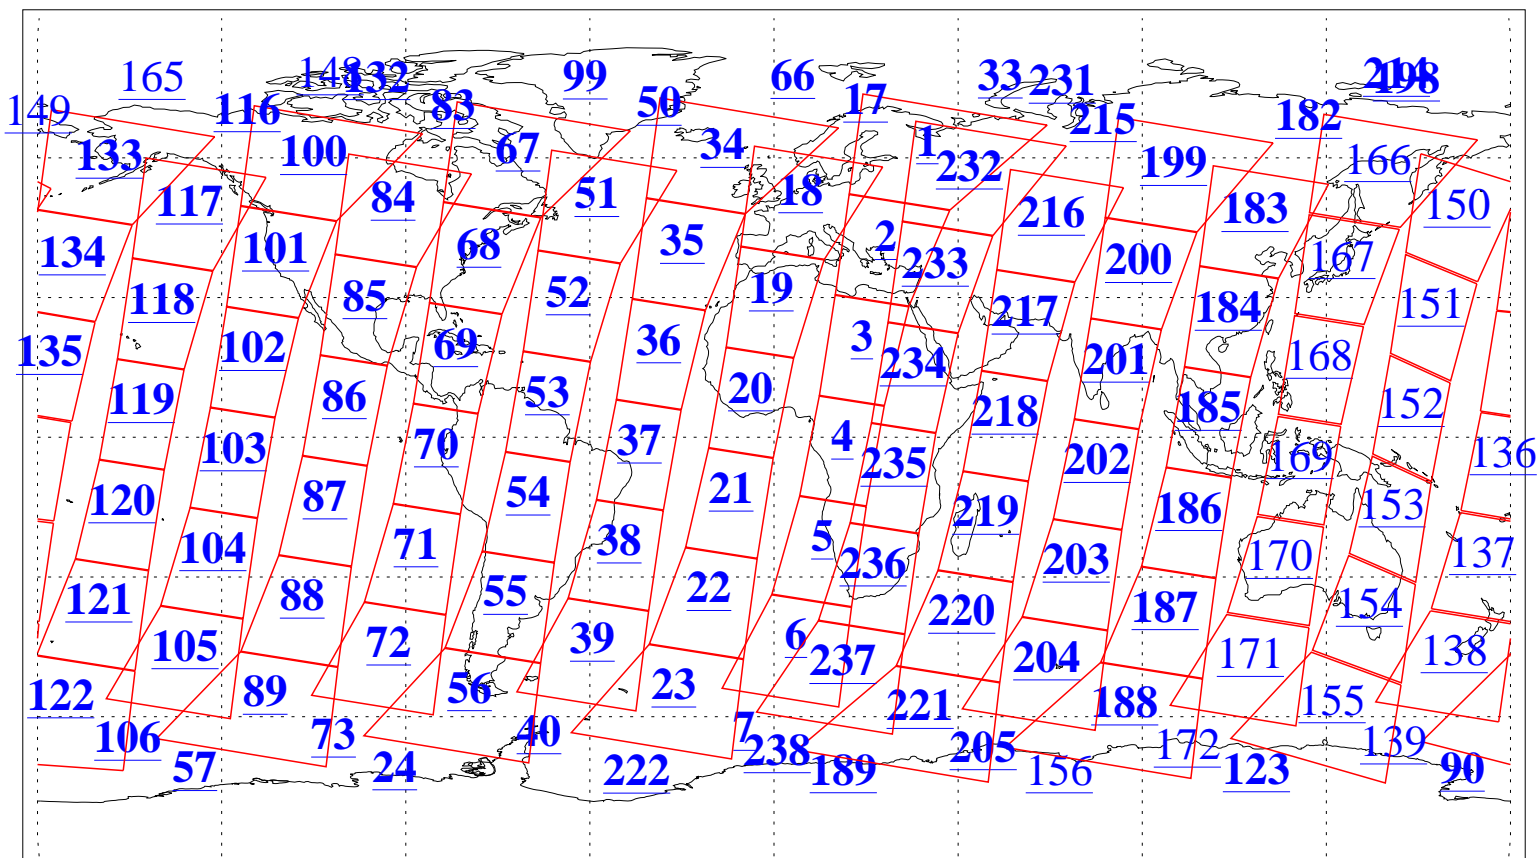

L1B Availability
AMSU Granules: 240
HSB Granules: 0
AIRS Granules: 203

29 Sep 2011
DoY 272
Aqua Day 3435
Granules: 1 to 120

Granules: 121 to 240

Legend: AMSU Available, HSB Available, AIRS Available

L1B Availability
AMSU Granules: 240
HSB Granules: 0
AIRS Granules: 203

29 Sep 2011
DoY 272
Aqua Day 3435

Ascending Granules

Descending Granules

Legend: AMSU Available, HSB Available, AIRS Available

L1B Availability
 AMSU Granules: 240
 HSB Granules: 0
 AIRS Granules: 203

29 Sep 2011
 DoY 272
 Aqua Day 3435

Northern Hemisphere Granules

Southern Hemisphere Granules

Legend: AMSU Available, HSB Available, AIRS Available