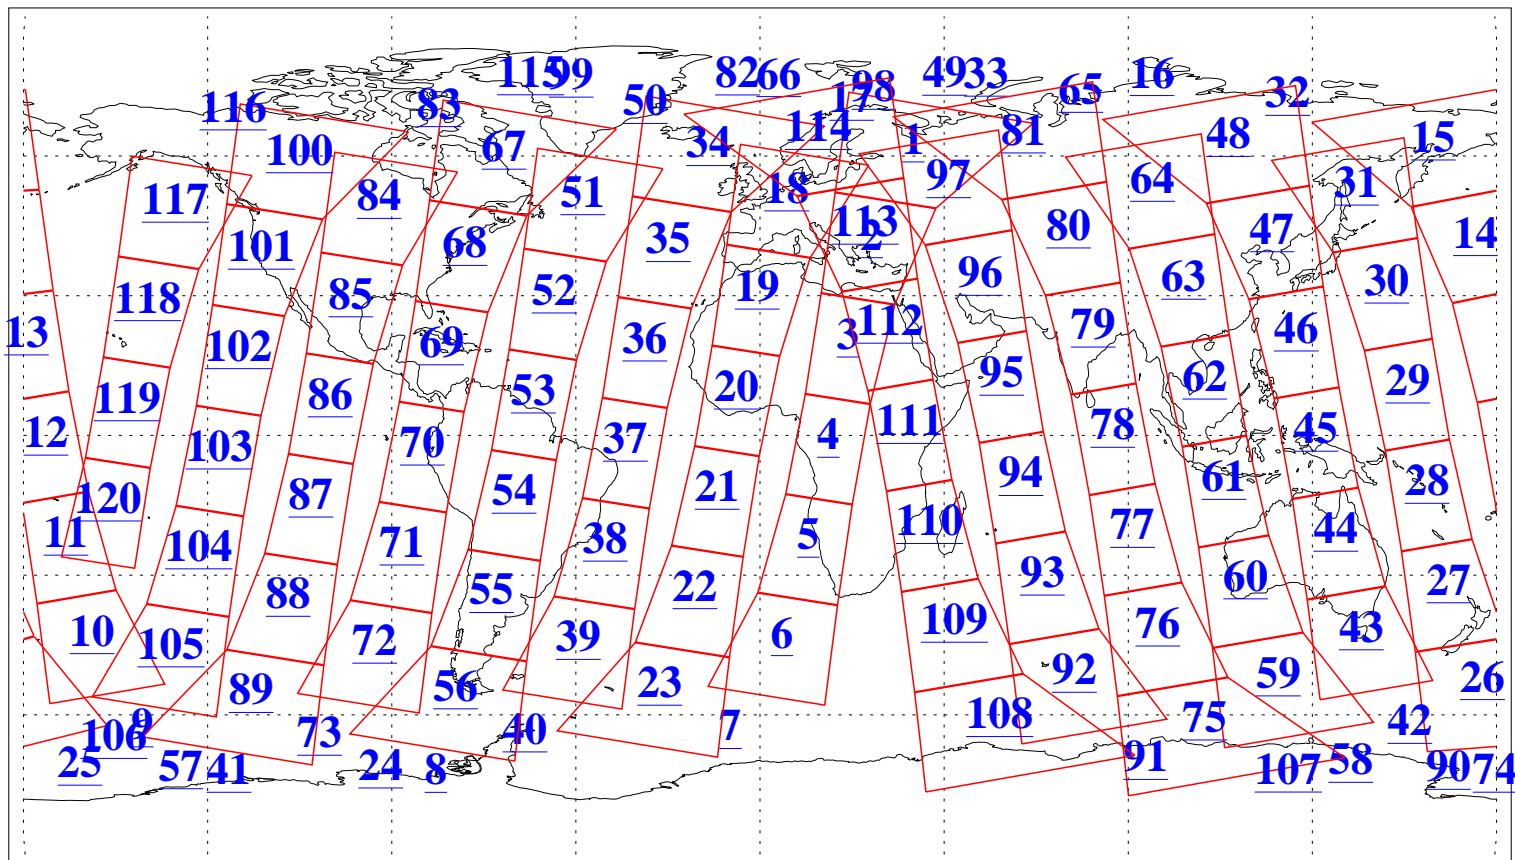

L1B Availability
AMSU Granules: 240
HSB Granules: 0
AIRS Granules: 203

29 Sep 2011
DoY 272
Aqua Day 3435
Granules: 1 to 120

Granules: 121 to 240

Legend: AMSU Available, HSB Available, AIRS Available

L1B Availability
AMSU Granules: 240
HSB Granules: 0
AIRS Granules: 203

29 Sep 2011
DoY 272
Aqua Day 3435

Ascending Granules

Descending Granules

Legend: AMSU Available, HSB Available, AIRS Available

L1B Availability
 AMSU Granules: 240
 HSB Granules: 0
 AIRS Granules: 203

29 Sep 2011
 DoY 272
 Aqua Day 3435

Northern Hemisphere Granules

Southern Hemisphere Granules

Legend: AMSU Available, HSB Available, AIRS Available