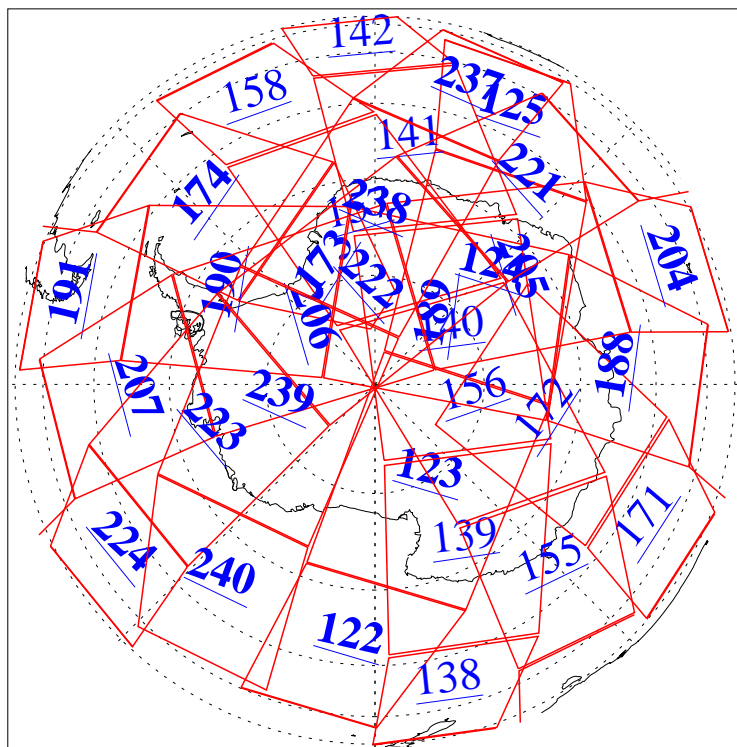

L1B Availability
AMSU Granules: 240
HSB Granules: 0
AIRS Granules: 203

29 Sep 2011
DoY 272
Aqua Day 3435
Granules: 1 to 120

Granules: 121 to 240

Legend: AMSU Available, HSB Available, AIRS Available

L1B Availability
AMSU Granules: 240
HSB Granules: 0
AIRS Granules: 203

29 Sep 2011
DoY 272
Aqua Day 3435

Ascending Granules

Descending Granules

Legend: AMSU Available, HSB Available, AIRS Available

L1B Availability
 AMSU Granules: 240
 HSB Granules: 0
 AIRS Granules: 203

29 Sep 2011
 DoY 272
 Aqua Day 3435

Northern Hemisphere Granules

Southern Hemisphere Granules

Legend: AMSU Available, HSB Available, AIRS Available