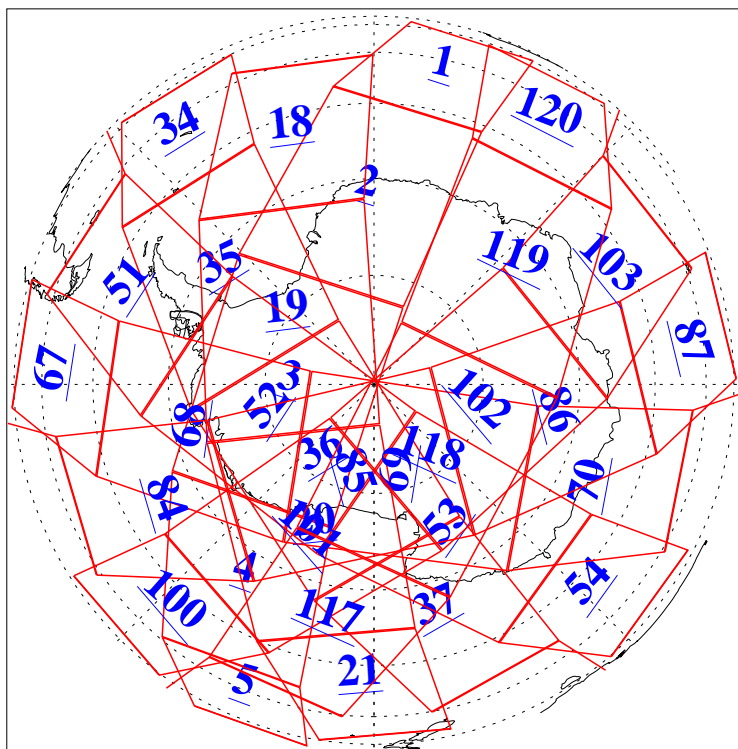

L1B Availability  
AMSU Granules: 240  
HSB Granules: 0  
AIRS Granules: 240

26 Sep 2011  
DoY 269  
Aqua Day 3432  
Granules: 1 to 120

Granules: 121 to 240

Legend: AMSU Available, HSB Available, AIRS Available

L1B Availability  
AMSU Granules: 240  
HSB Granules: 0  
AIRS Granules: 240

26 Sep 2011  
DoY 269  
Aqua Day 3432

Ascending Granules

Descending Granules

Legend: AMSU Available, HSB Available, AIRS Available

L1B Availability  
 AMSU Granules: 240  
 HSB Granules: 0  
 AIRS Granules: 240

26 Sep 2011  
 DoY 269  
 Aqua Day 3432

Northern Hemisphere Granules

Southern Hemisphere Granules

Legend: AMSU Available, HSB Available, AIRS Available