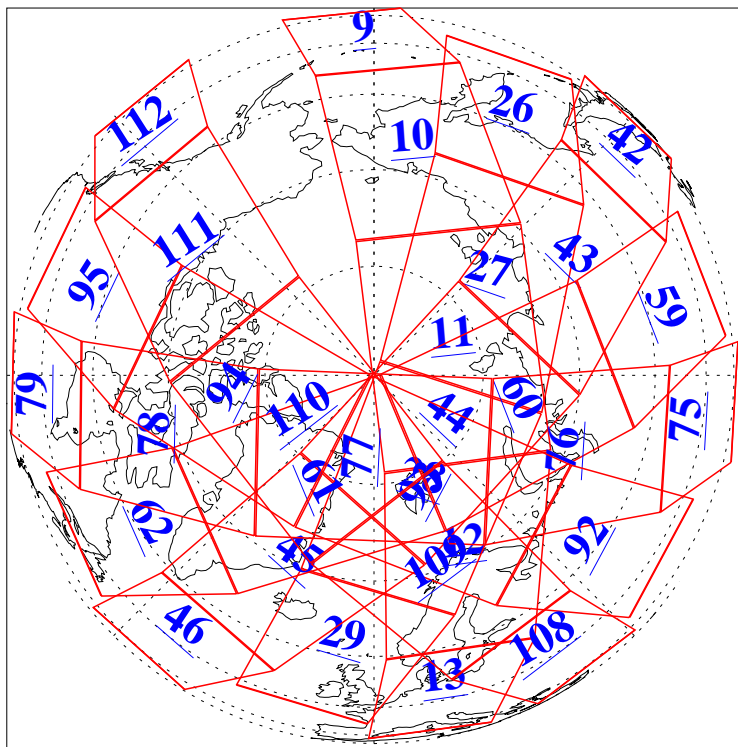

L1B Availability  
AMSU Granules: 240  
HSB Granules: 0  
AIRS Granules: 240

26 Sep 2011  
DoY 269  
Aqua Day 3432  
Granules: 1 to 120

Granules: 121 to 240

Legend: AMSU Available, HSB Available, AIRS Available

L1B Availability  
AMSU Granules: 240  
HSB Granules: 0  
AIRS Granules: 240

26 Sep 2011  
DoY 269  
Aqua Day 3432

Ascending Granules

Descending Granules

Legend: AMSU Available, HSB Available, AIRS Available

L1B Availability  
 AMSU Granules: 240  
 HSB Granules: 0  
 AIRS Granules: 240

26 Sep 2011  
 DoY 269  
 Aqua Day 3432

Northern Hemisphere Granules

Southern Hemisphere Granules

Legend: AMSU Available, HSB Available, AIRS Available