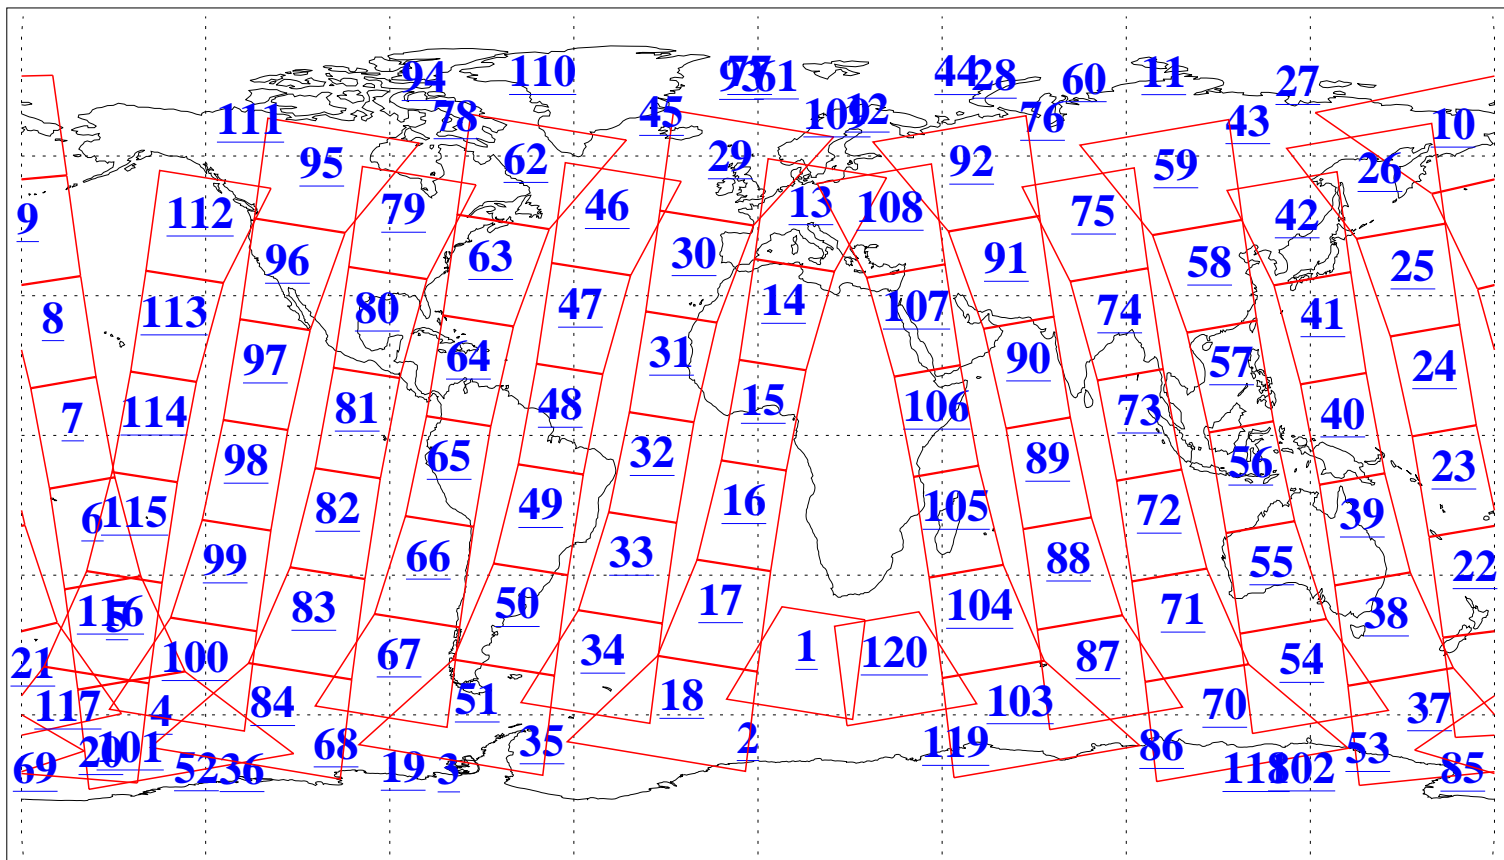

L1B Availability  
AMSU Granules: 240  
HSB Granules: 0  
AIRS Granules: 240

26 Sep 2011  
DoY 269  
Aqua Day 3432  
Granules: 1 to 120

Granules: 121 to 240

Legend: AMSU Available, HSB Available, AIRS Available

L1B Availability  
AMSU Granules: 240  
HSB Granules: 0  
AIRS Granules: 240

26 Sep 2011  
DoY 269  
Aqua Day 3432

Ascending Granules

Descending Granules

Legend: AMSU Available, HSB Available, AIRS Available

L1B Availability  
 AMSU Granules: 240  
 HSB Granules: 0  
 AIRS Granules: 240

26 Sep 2011  
 DoY 269  
 Aqua Day 3432

Northern Hemisphere Granules

Southern Hemisphere Granules

Legend: AMSU Available, HSB Available, AIRS Available