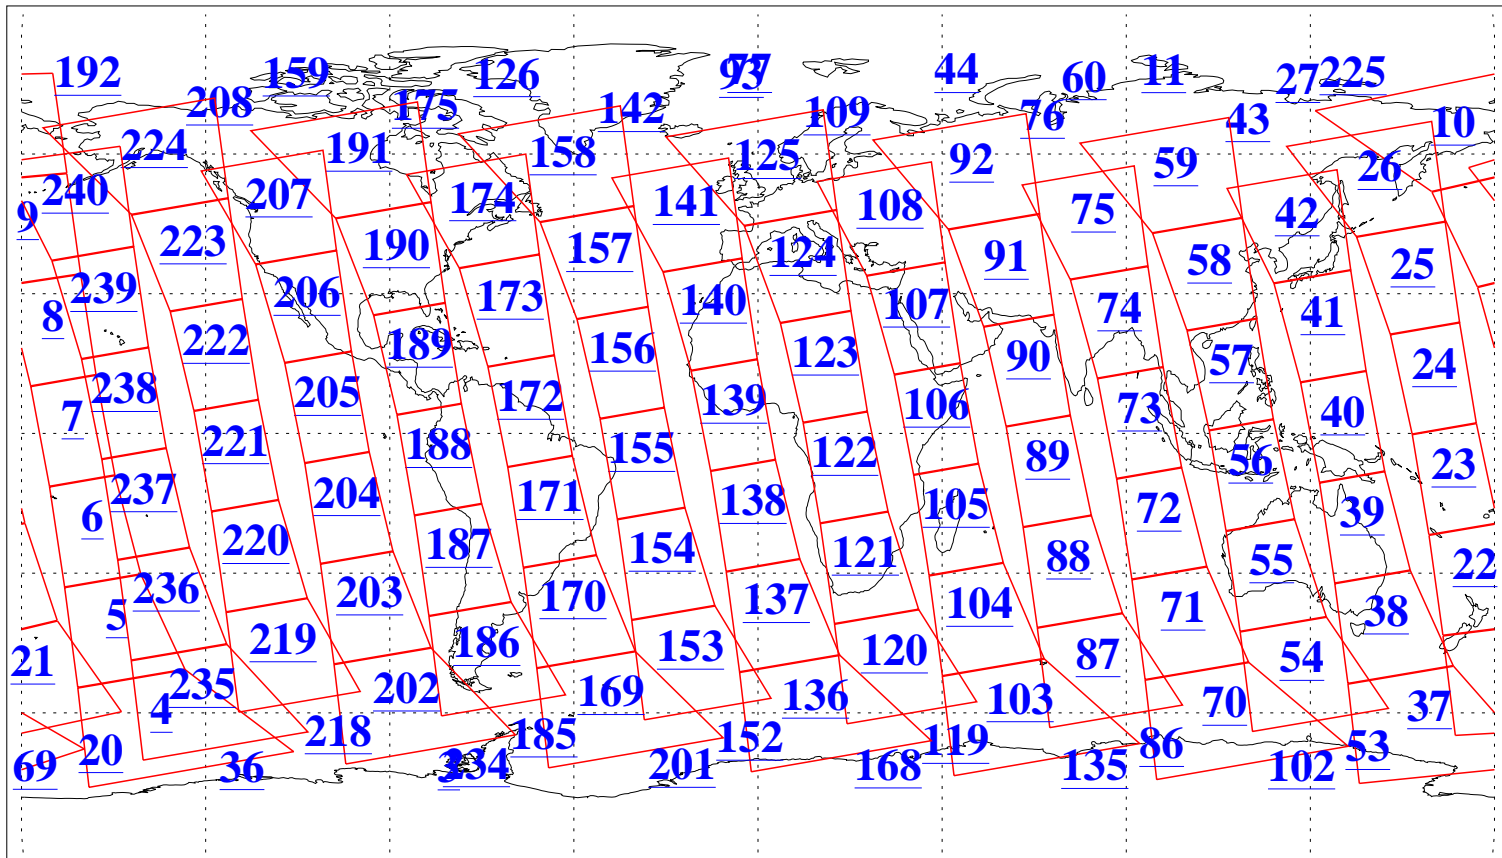

L1B Availability  
AMSU Granules: 240  
HSB Granules: 0  
AIRS Granules: 240

26 Sep 2011  
DoY 269  
Aqua Day 3432  
Granules: 1 to 120

Granules: 121 to 240

Legend: AMSU Available, HSB Available, AIRS Available

L1B Availability  
AMSU Granules: 240  
HSB Granules: 0  
AIRS Granules: 240

26 Sep 2011  
DoY 269  
Aqua Day 3432

Ascending Granules

Descending Granules

Legend: AMSU Available, HSB Available, AIRS Available

L1B Availability  
 AMSU Granules: 240  
 HSB Granules: 0  
 AIRS Granules: 240

26 Sep 2011  
 DoY 269  
 Aqua Day 3432

Northern Hemisphere Granules

Southern Hemisphere Granules

Legend: AMSU Available, HSB Available, AIRS Available