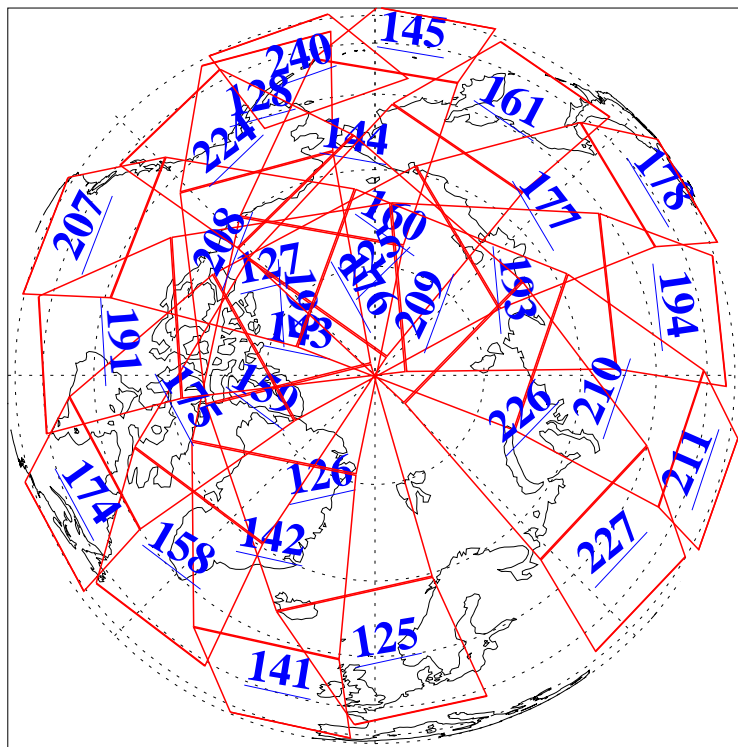

L1B Availability  
AMSU Granules: 240  
HSB Granules: 0  
AIRS Granules: 240

26 Sep 2011  
DoY 269  
Aqua Day 3432  
Granules: 1 to 120

Granules: 121 to 240

Legend: AMSU Available, HSB Available, AIRS Available

L1B Availability  
AMSU Granules: 240  
HSB Granules: 0  
AIRS Granules: 240

26 Sep 2011  
DoY 269  
Aqua Day 3432

Ascending Granules

Descending Granules

Legend: AMSU Available, HSB Available, AIRS Available

L1B Availability  
 AMSU Granules: 240  
 HSB Granules: 0  
 AIRS Granules: 240

26 Sep 2011  
 DoY 269  
 Aqua Day 3432

Northern Hemisphere Granules

Southern Hemisphere Granules

Legend: AMSU Available, HSB Available, AIRS Available