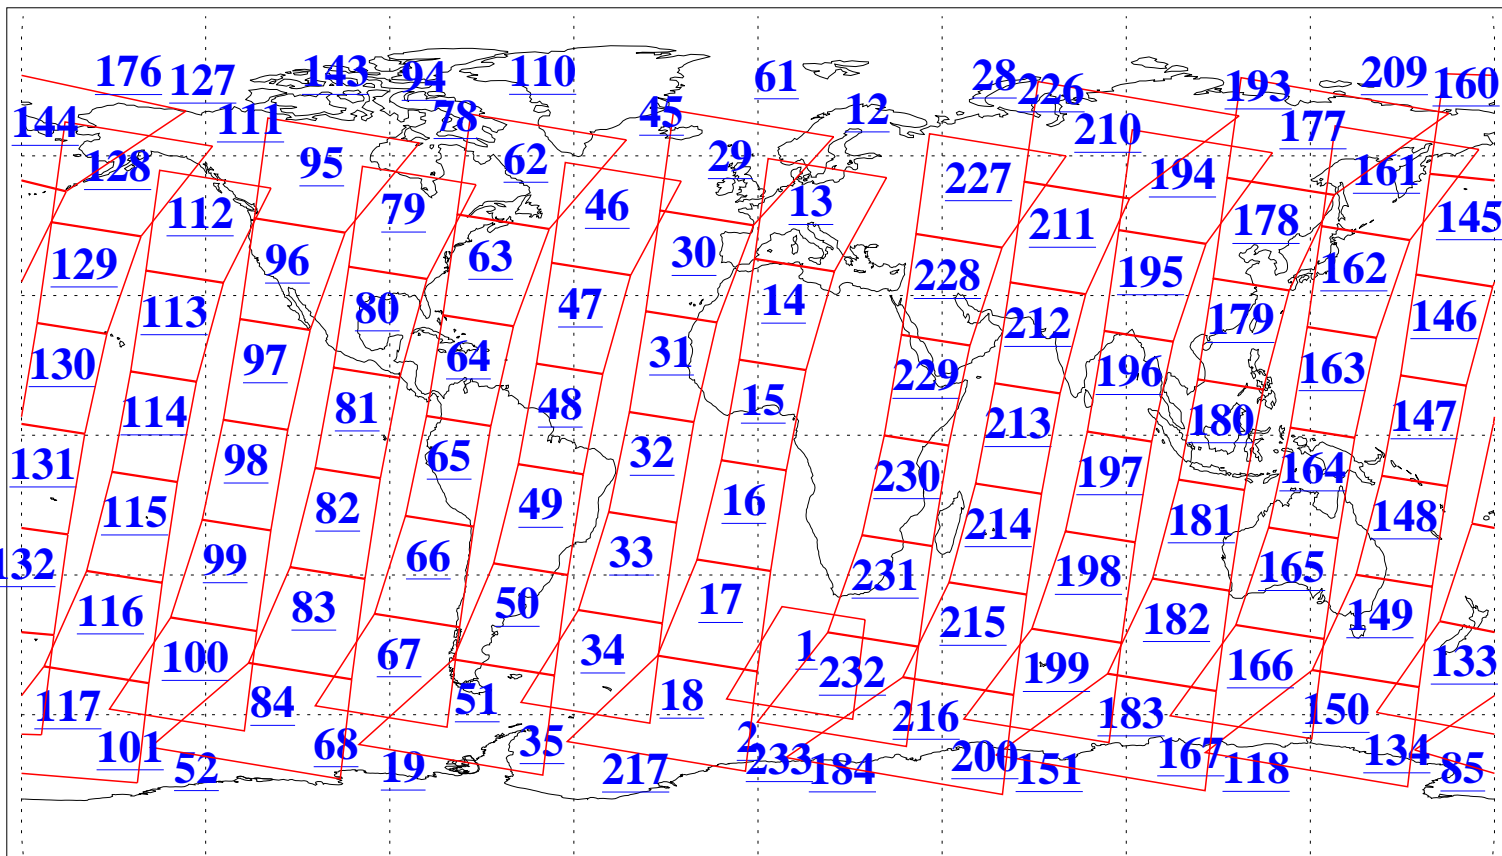

L1B Availability  
AMSU Granules: 240  
HSB Granules: 0  
AIRS Granules: 240

26 Sep 2011  
DoY 269  
Aqua Day 3432  
Granules: 1 to 120

Granules: 121 to 240

Legend: AMSU Available, HSB Available, AIRS Available

L1B Availability  
AMSU Granules: 240  
HSB Granules: 0  
AIRS Granules: 240

26 Sep 2011  
DoY 269  
Aqua Day 3432

Ascending Granules

Descending Granules

Legend: AMSU Available, HSB Available, AIRS Available

L1B Availability  
 AMSU Granules: 240  
 HSB Granules: 0  
 AIRS Granules: 240

26 Sep 2011  
 DoY 269  
 Aqua Day 3432

Northern Hemisphere Granules

Southern Hemisphere Granules

Legend: AMSU Available, HSB Available, AIRS Available