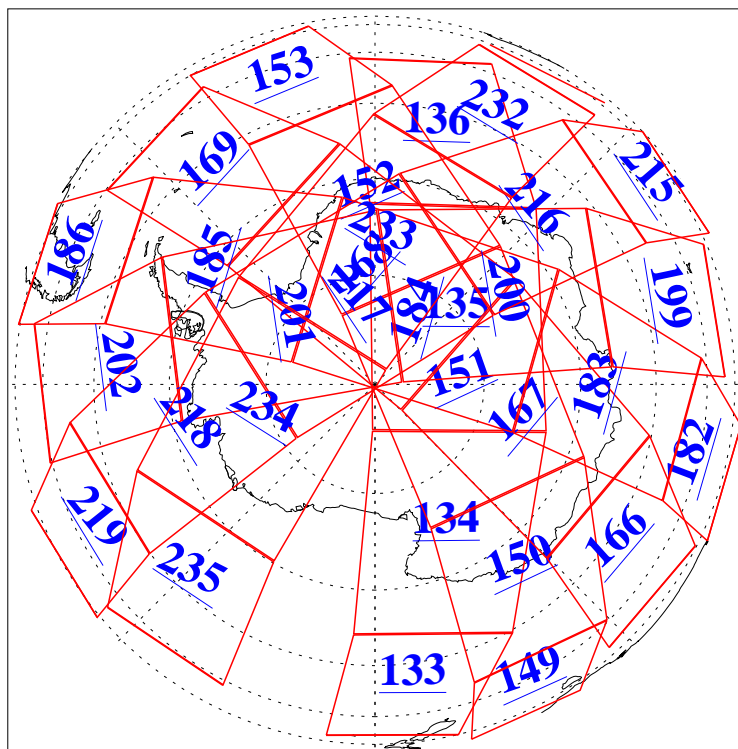

L1B Availability  
AMSU Granules: 240  
HSB Granules: 0  
AIRS Granules: 240

26 Sep 2011  
DoY 269  
Aqua Day 3432

Ascending Granules

Descending Granules

Legend: AMSU Available, HSB Available, AIRS Available

L1B Availability  
 AMSU Granules: 240  
 HSB Granules: 0  
 AIRS Granules: 240

26 Sep 2011  
 DoY 269  
 Aqua Day 3432

Northern Hemisphere Granules

Southern Hemisphere Granules

Legend: AMSU Available, HSB Available, AIRS Available