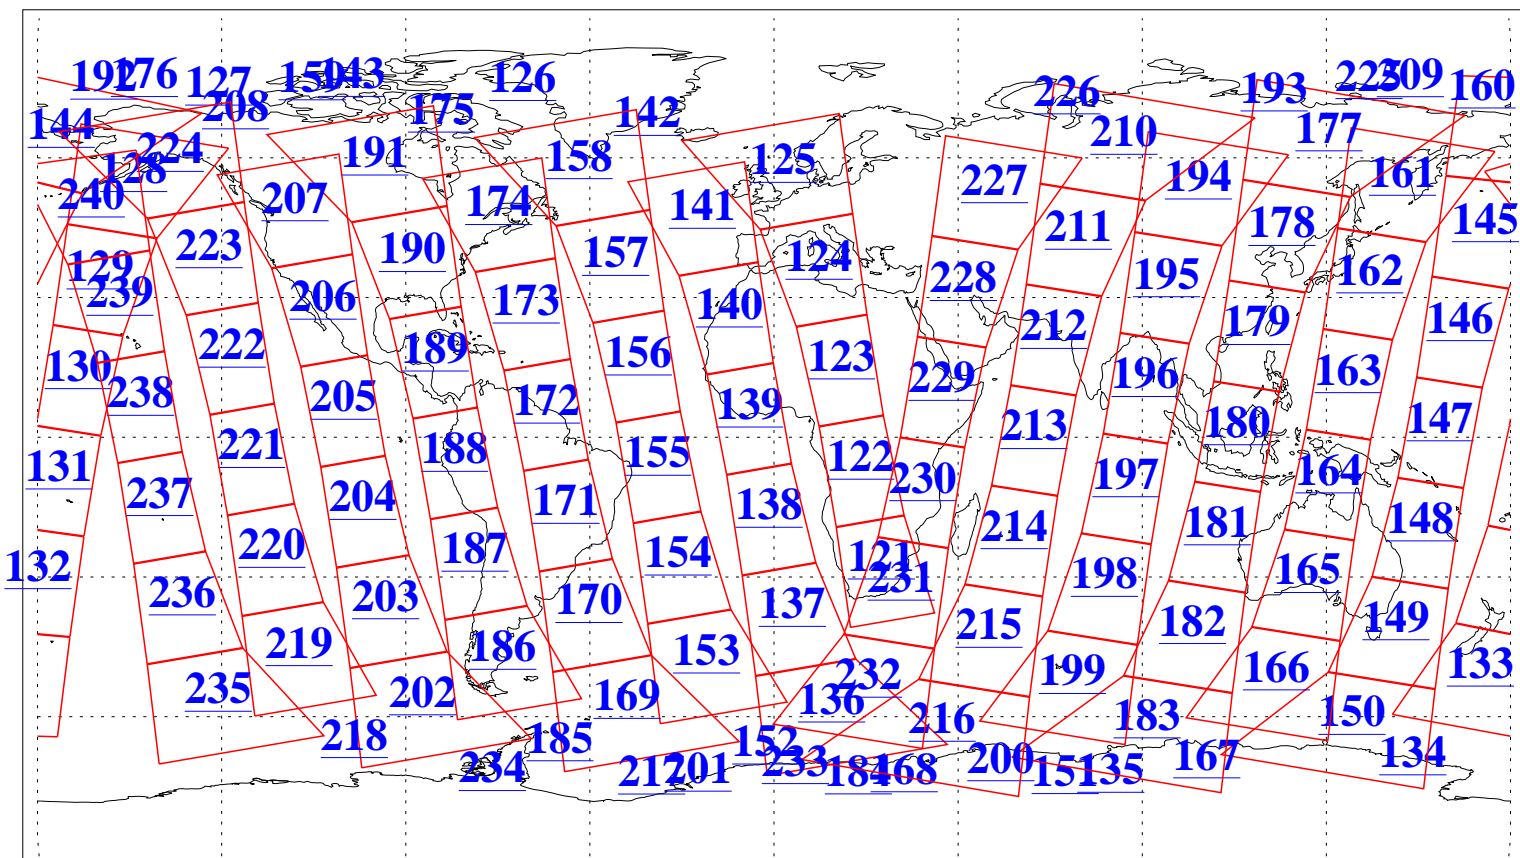

L1B Availability  
AMSU Granules: 240  
HSB Granules: 0  
AIRS Granules: 240

26 Sep 2011  
DoY 269  
Aqua Day 3432  
Granules: 1 to 120

Granules: 121 to 240

Legend: AMSU Available, HSB Available, AIRS Available

L1B Availability  
AMSU Granules: 240  
HSB Granules: 0  
AIRS Granules: 240

26 Sep 2011  
DoY 269  
Aqua Day 3432

Ascending Granules

Descending Granules

Legend: AMSU Available, HSB Available, AIRS Available

L1B Availability  
 AMSU Granules: 240  
 HSB Granules: 0  
 AIRS Granules: 240

26 Sep 2011  
 DoY 269  
 Aqua Day 3432

Northern Hemisphere Granules

Southern Hemisphere Granules

Legend: AMSU Available, HSB Available, AIRS Available