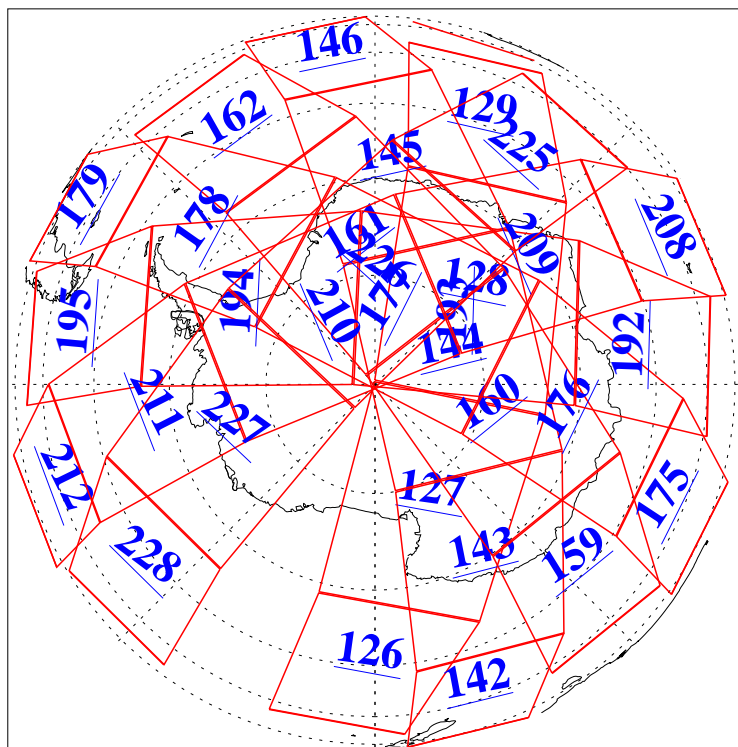

L1B Availability
AMSU Granules: 240
HSB Granules: 0
AIRS Granules: 240

25 Sep 2011
DoY 268
Aqua Day 3431
Granules: 1 to 120

Granules: 121 to 240

Legend: AMSU Available, HSB Available, AIRS Available

L1B Availability
AMSU Granules: 240
HSB Granules: 0
AIRS Granules: 240

25 Sep 2011
DoY 268
Aqua Day 3431
Ascending Granules

Descending Granules

Legend: AMSU Available, HSB Available, AIRS Available

L1B Availability
 AMSU Granules: 240
 HSB Granules: 0
 AIRS Granules: 240

25 Sep 2011
 DoY 268
 Aqua Day 3431

Northern Hemisphere Granules

Southern Hemisphere Granules

Legend: AMSU Available, ~~HSB Available~~, AIRS Available