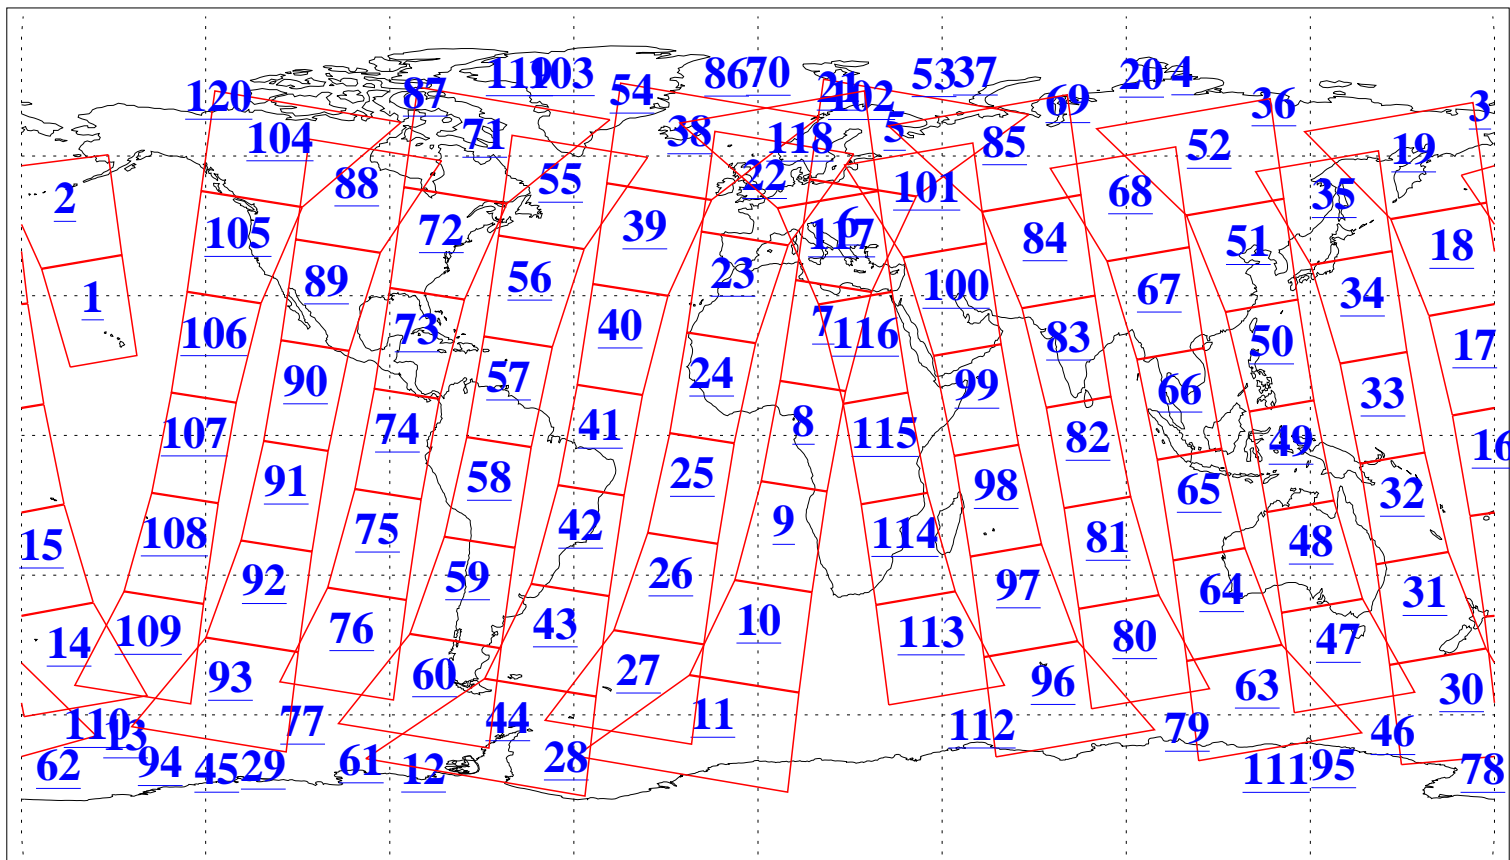

L1B Availability
AMSU Granules: 240
HSB Granules: 0
AIRS Granules: 240

25 Sep 2011
DoY 268
Aqua Day 3431
Granules: 1 to 120

Granules: 121 to 240

Legend: AMSU Available, HSB Available, AIRS Available

L1B Availability
AMSU Granules: 240
HSB Granules: 0
AIRS Granules: 240

25 Sep 2011
DoY 268
Aqua Day 3431
Ascending Granules

Descending Granules

Legend: AMSU Available, HSB Available, AIRS Available

L1B Availability
 AMSU Granules: 240
 HSB Granules: 0
 AIRS Granules: 240

25 Sep 2011
 DoY 268
 Aqua Day 3431

Northern Hemisphere Granules

Southern Hemisphere Granules

Legend: AMSU Available, ~~HSB Available~~, AIRS Available