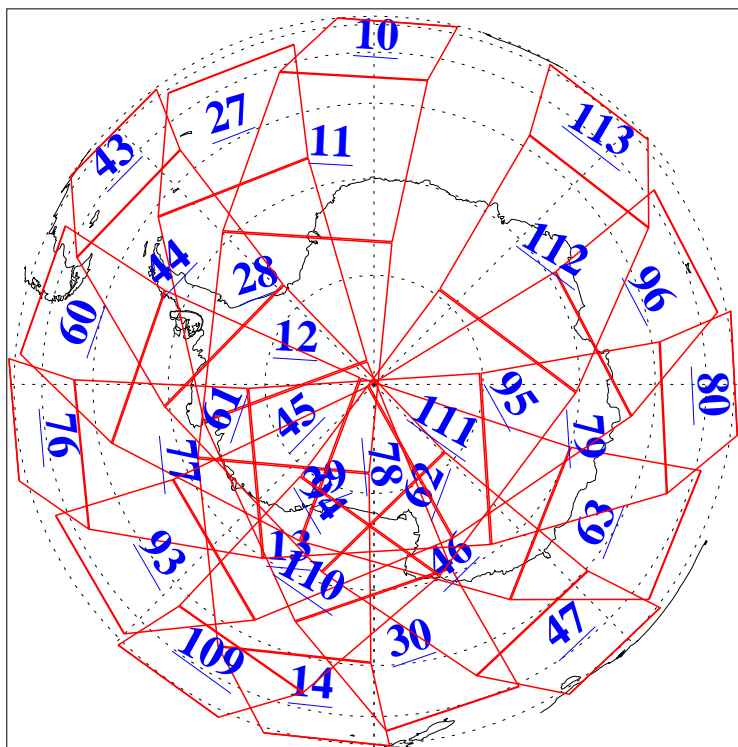

L1B Availability
AMSU Granules: 240
HSB Granules: 0
AIRS Granules: 240

25 Sep 2011
DoY 268
Aqua Day 3431
Granules: 1 to 120

Granules: 121 to 240

Legend: AMSU Available, HSB Available, AIRS Available

L1B Availability
AMSU Granules: 240
HSB Granules: 0
AIRS Granules: 240

25 Sep 2011
DoY 268
Aqua Day 3431
Ascending Granules

Descending Granules

Legend: AMSU Available, HSB Available, AIRS Available

L1B Availability
 AMSU Granules: 240
 HSB Granules: 0
 AIRS Granules: 240

25 Sep 2011
 DoY 268
 Aqua Day 3431

Northern Hemisphere Granules

Southern Hemisphere Granules

Legend: AMSU Available, ~~HSB Available~~, AIRS Available