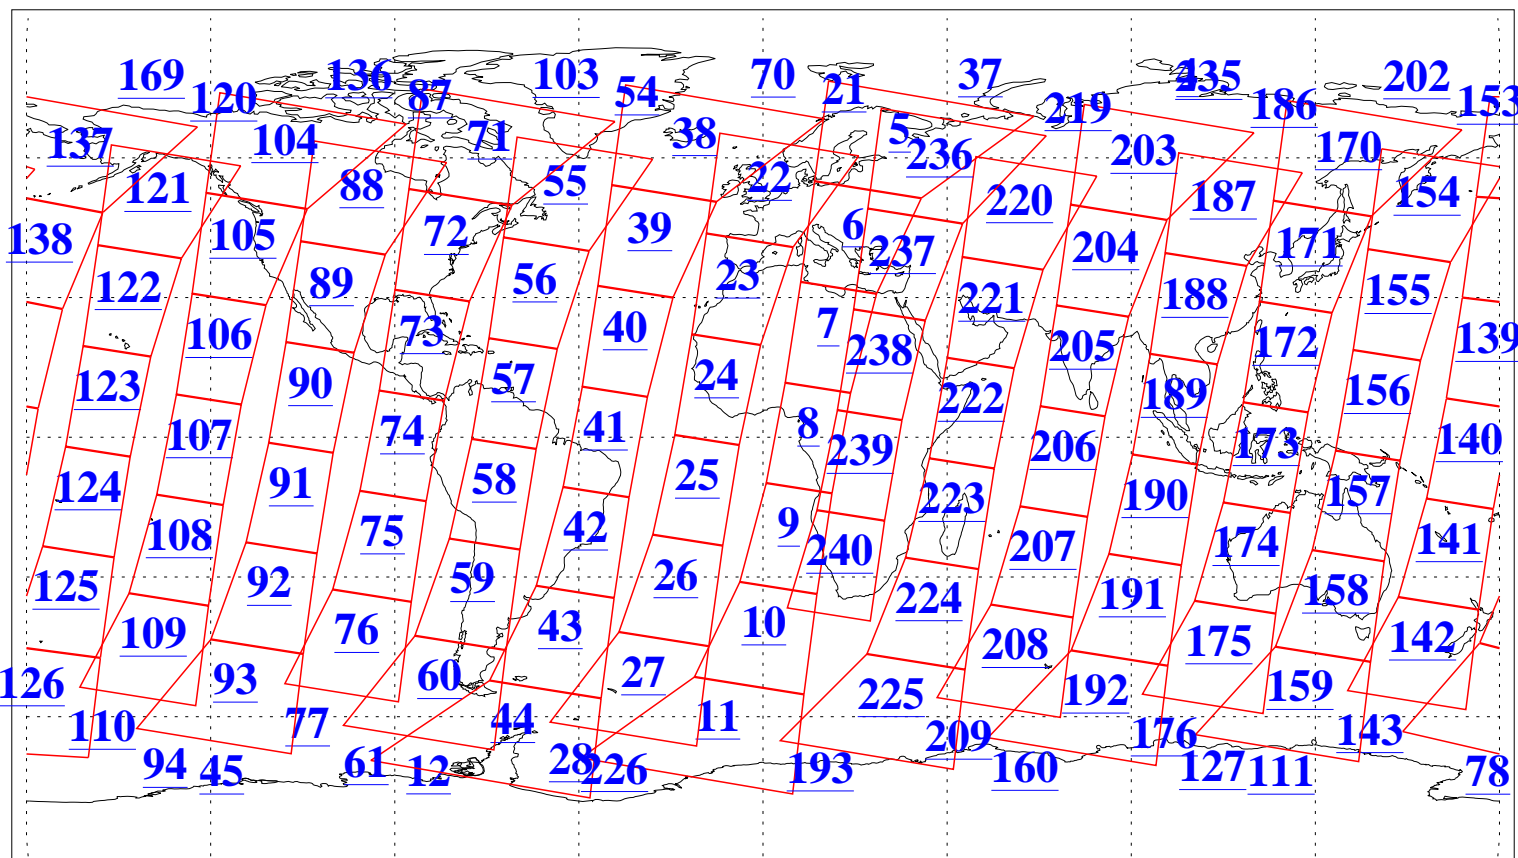

L1B Availability
AMSU Granules: 240
HSB Granules: 0
AIRS Granules: 240

25 Sep 2011
DoY 268
Aqua Day 3431
Granules: 1 to 120

Granules: 121 to 240

Legend: AMSU Available, HSB Available, AIRS Available

L1B Availability
AMSU Granules: 240
HSB Granules: 0
AIRS Granules: 240

25 Sep 2011
DoY 268
Aqua Day 3431
Ascending Granules

Descending Granules

Legend: AMSU Available, HSB Available, AIRS Available

L1B Availability
 AMSU Granules: 240
 HSB Granules: 0
 AIRS Granules: 240

25 Sep 2011
 DoY 268
 Aqua Day 3431