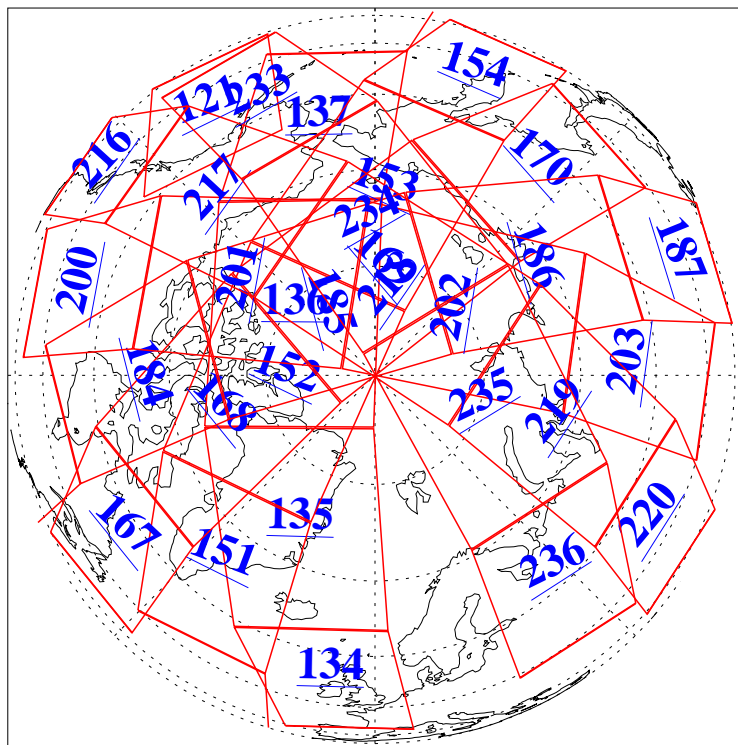

25 Sep 2011
DoY 268
Aqua Day 3431
Ascending Granules

Descending Granules

Legend: AMSU Available, HSB Available, AIRS Available

L1B Availability
 AMSU Granules: 240
 HSB Granules: 0
 AIRS Granules: 240

25 Sep 2011
 DoY 268
 Aqua Day 3431

Northern Hemisphere Granules

Southern Hemisphere Granules

Legend: AMSU Available, ~~HSB Available~~, AIRS Available