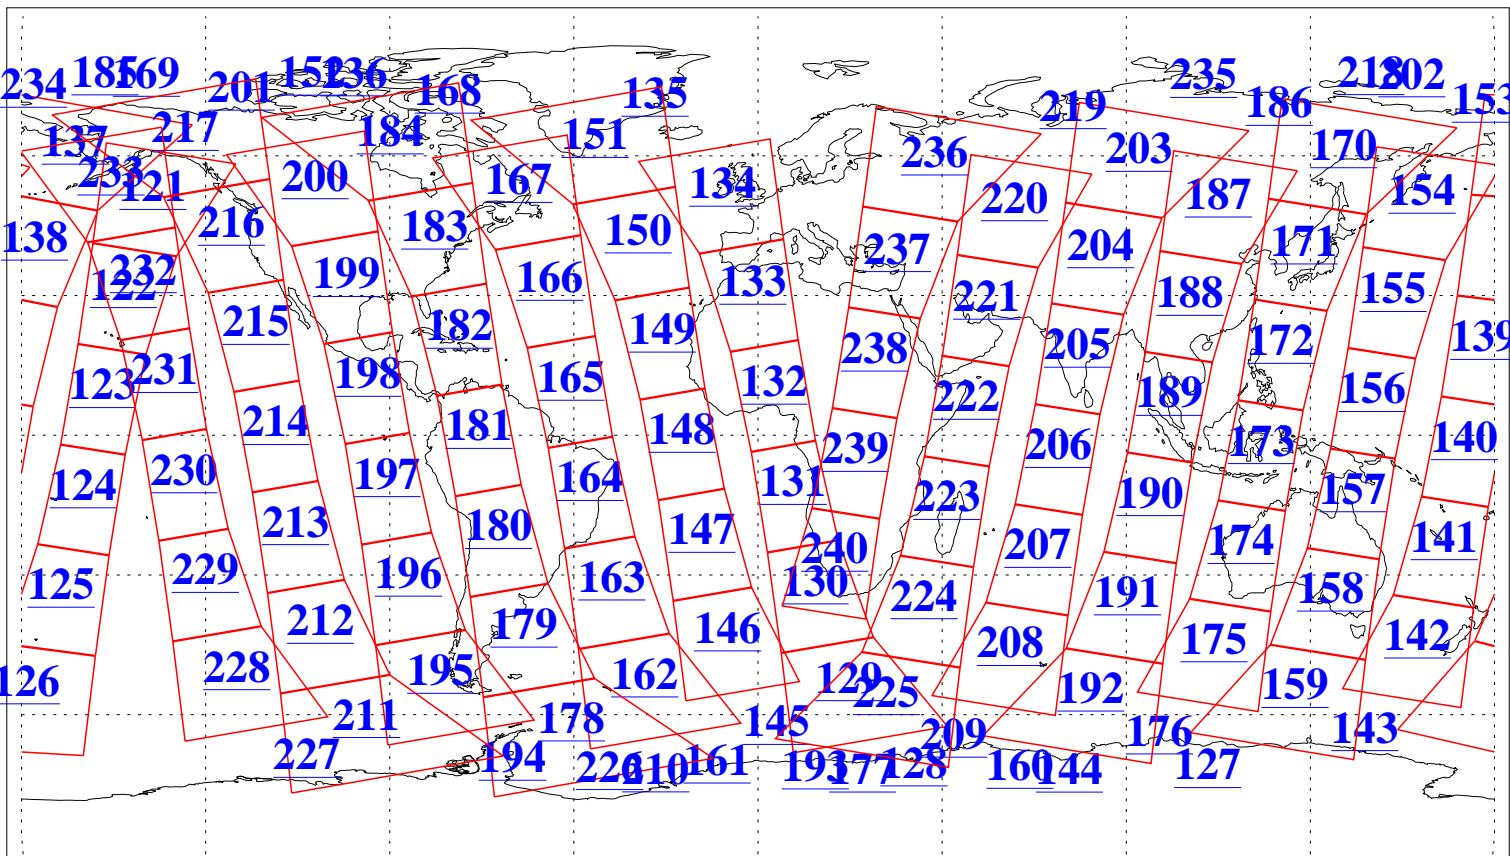

L1B Availability
AMSU Granules: 240
HSB Granules: 0
AIRS Granules: 240

25 Sep 2011
DoY 268
Aqua Day 3431
Granules: 1 to 120

Granules: 121 to 240

Legend: AMSU Available, HSB Available, AIRS Available

L1B Availability
AMSU Granules: 240
HSB Granules: 0
AIRS Granules: 240

25 Sep 2011
DoY 268
Aqua Day 3431
Ascending Granules

Descending Granules

Legend: AMSU Available, HSB Available, AIRS Available

L1B Availability
 AMSU Granules: 240
 HSB Granules: 0
 AIRS Granules: 240

25 Sep 2011
 DoY 268
 Aqua Day 3431