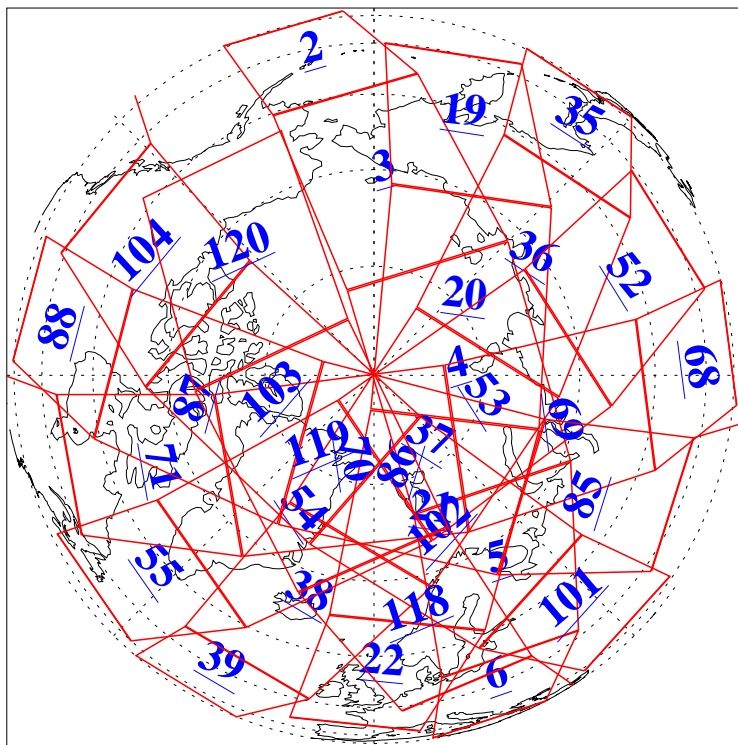

25 Sep 2011
DoY 268
Aqua Day 3431
Ascending Granules

Descending Granules

Legend: AMSU Available, HSB Available, AIRS Available

L1B Availability
 AMSU Granules: 240
 HSB Granules: 0
 AIRS Granules: 240

25 Sep 2011
 DoY 268
 Aqua Day 3431

Northern Hemisphere Granules

Southern Hemisphere Granules

Legend: AMSU Available, ~~HSB Available~~, AIRS Available