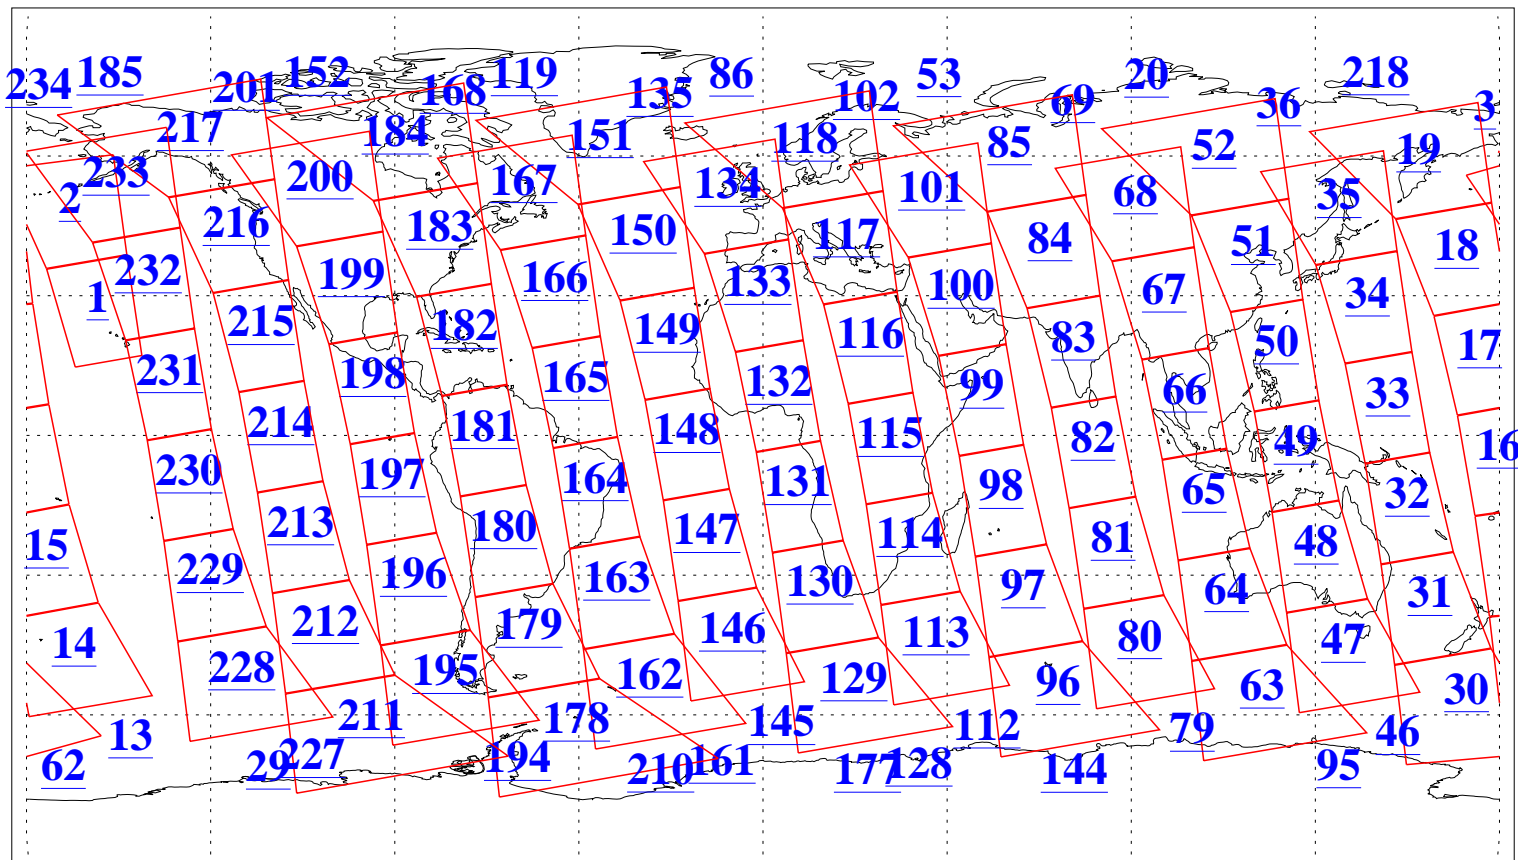

L1B Availability
AMSU Granules: 240
HSB Granules: 0
AIRS Granules: 240

25 Sep 2011
DoY 268
Aqua Day 3431
Granules: 1 to 120

Granules: 121 to 240

Legend: AMSU Available, HSB Available, AIRS Available

L1B Availability
AMSU Granules: 240
HSB Granules: 0
AIRS Granules: 240

25 Sep 2011
DoY 268
Aqua Day 3431
Ascending Granules

Descending Granules

Legend: AMSU Available, HSB Available, AIRS Available

L1B Availability
 AMSU Granules: 240
 HSB Granules: 0
 AIRS Granules: 240

25 Sep 2011
 DoY 268
 Aqua Day 3431