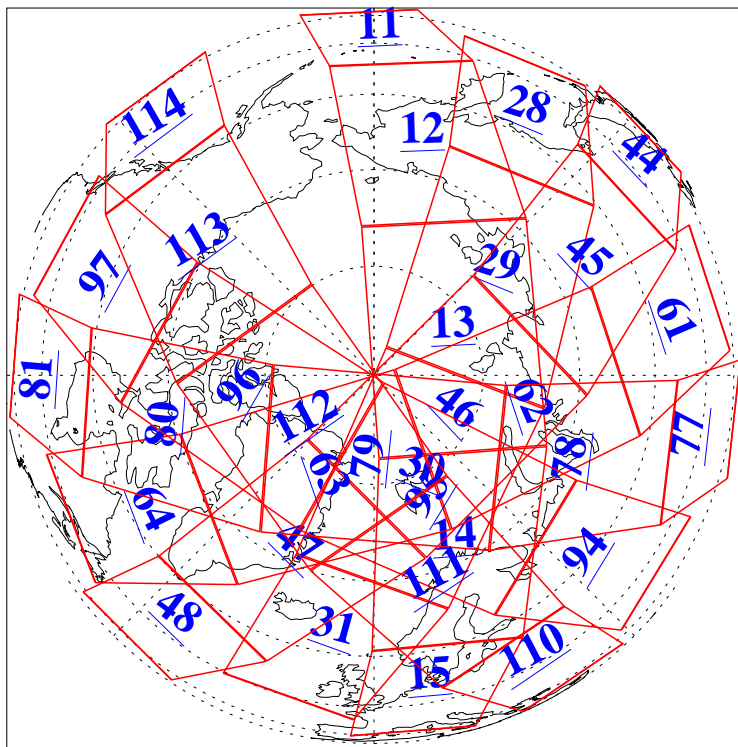

L1B Availability
AMSU Granules: 240
HSB Granules: 0
AIRS Granules: 240

24 Sep 2011
DoY 267
Aqua Day 3430
Granules: 1 to 120

Granules: 121 to 240

Legend: AMSU Available, HSB Available, AIRS Available

L1B Availability
AMSU Granules: 240
HSB Granules: 0
AIRS Granules: 240

24 Sep 2011
DoY 267
Aqua Day 3430
Ascending Granules

Descending Granules

Legend: AMSU Available, HSB Available, AIRS Available

L1B Availability
 AMSU Granules: 240
 HSB Granules: 0
 AIRS Granules: 240

24 Sep 2011
 DoY 267
 Aqua Day 3430

Northern Hemisphere Granules

Southern Hemisphere Granules

Legend: AMSU Available, HSB Available, AIRS Available