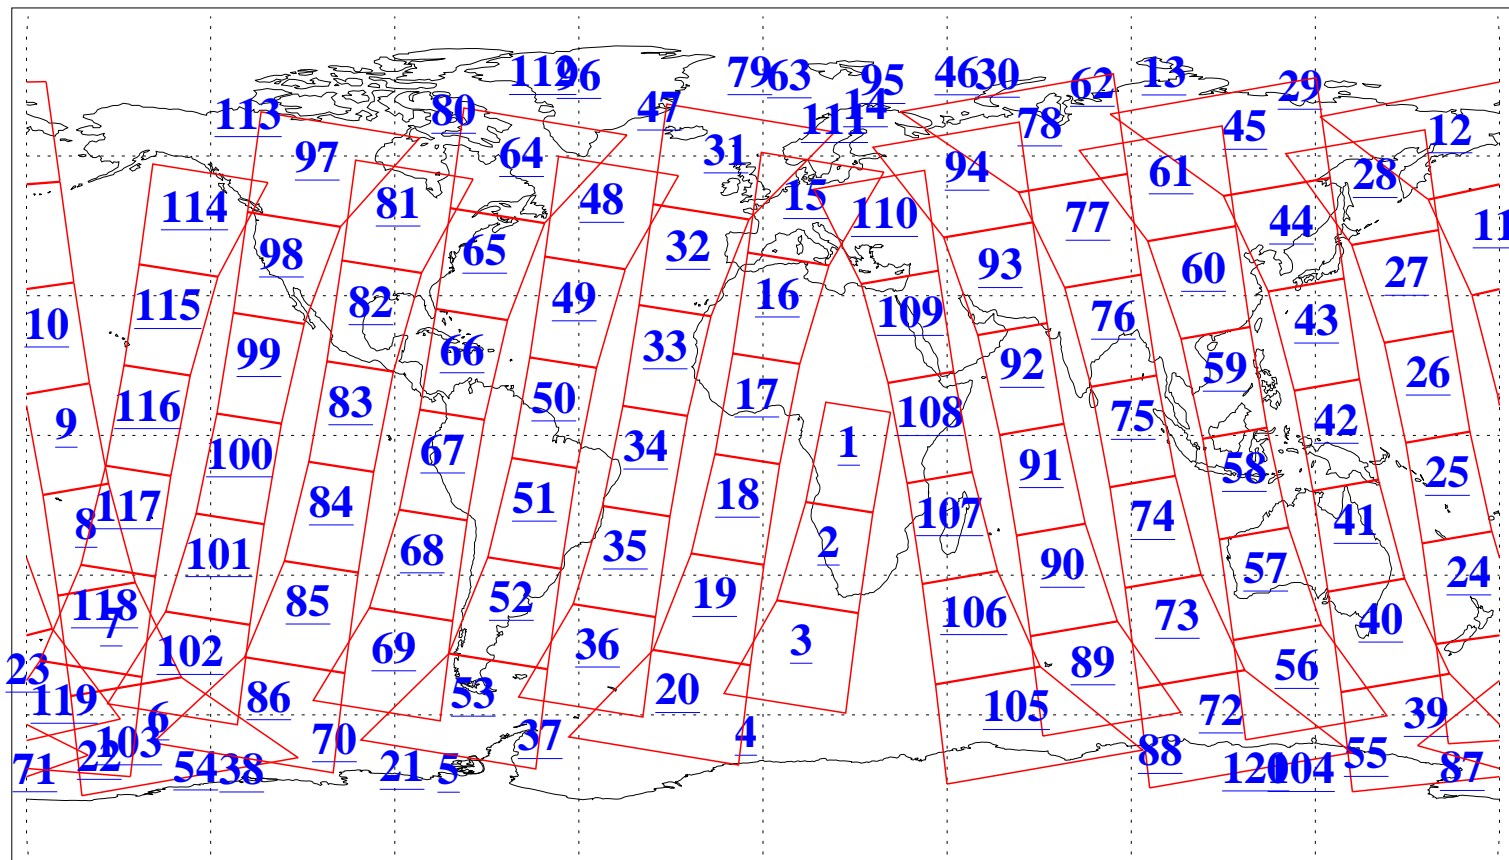

L1B Availability
AMSU Granules: 240
HSB Granules: 0
AIRS Granules: 240

24 Sep 2011
DoY 267
Aqua Day 3430
Granules: 1 to 120

Granules: 121 to 240

Legend: AMSU Available, HSB Available, AIRS Available

L1B Availability
AMSU Granules: 240
HSB Granules: 0
AIRS Granules: 240

24 Sep 2011
DoY 267
Aqua Day 3430
Ascending Granules

Descending Granules

Legend: AMSU Available, HSB Available, AIRS Available

L1B Availability
 AMSU Granules: 240
 HSB Granules: 0
 AIRS Granules: 240

24 Sep 2011
 DoY 267
 Aqua Day 3430

Northern Hemisphere Granules

Southern Hemisphere Granules

Legend: AMSU Available, HSB Available, AIRS Available