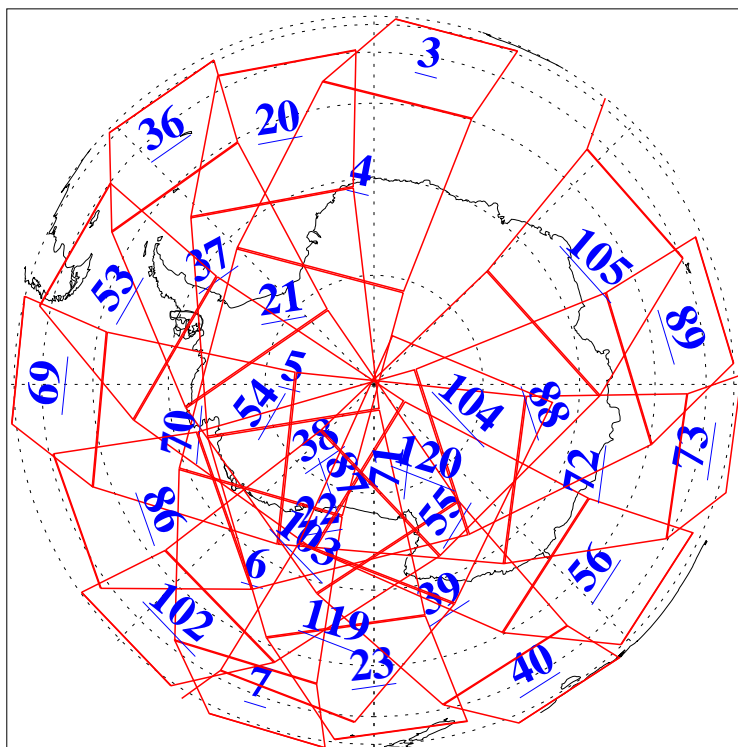

L1B Availability
AMSU Granules: 240
HSB Granules: 0
AIRS Granules: 240

24 Sep 2011
DoY 267
Aqua Day 3430
Granules: 1 to 120

Granules: 121 to 240

Legend: AMSU Available, HSB Available, AIRS Available

L1B Availability
AMSU Granules: 240
HSB Granules: 0
AIRS Granules: 240

24 Sep 2011
DoY 267
Aqua Day 3430
Ascending Granules

Descending Granules

Legend: AMSU Available, HSB Available, AIRS Available

L1B Availability
 AMSU Granules: 240
 HSB Granules: 0
 AIRS Granules: 240

24 Sep 2011
 DoY 267
 Aqua Day 3430

Northern Hemisphere Granules

Southern Hemisphere Granules

Legend: AMSU Available, HSB Available, AIRS Available