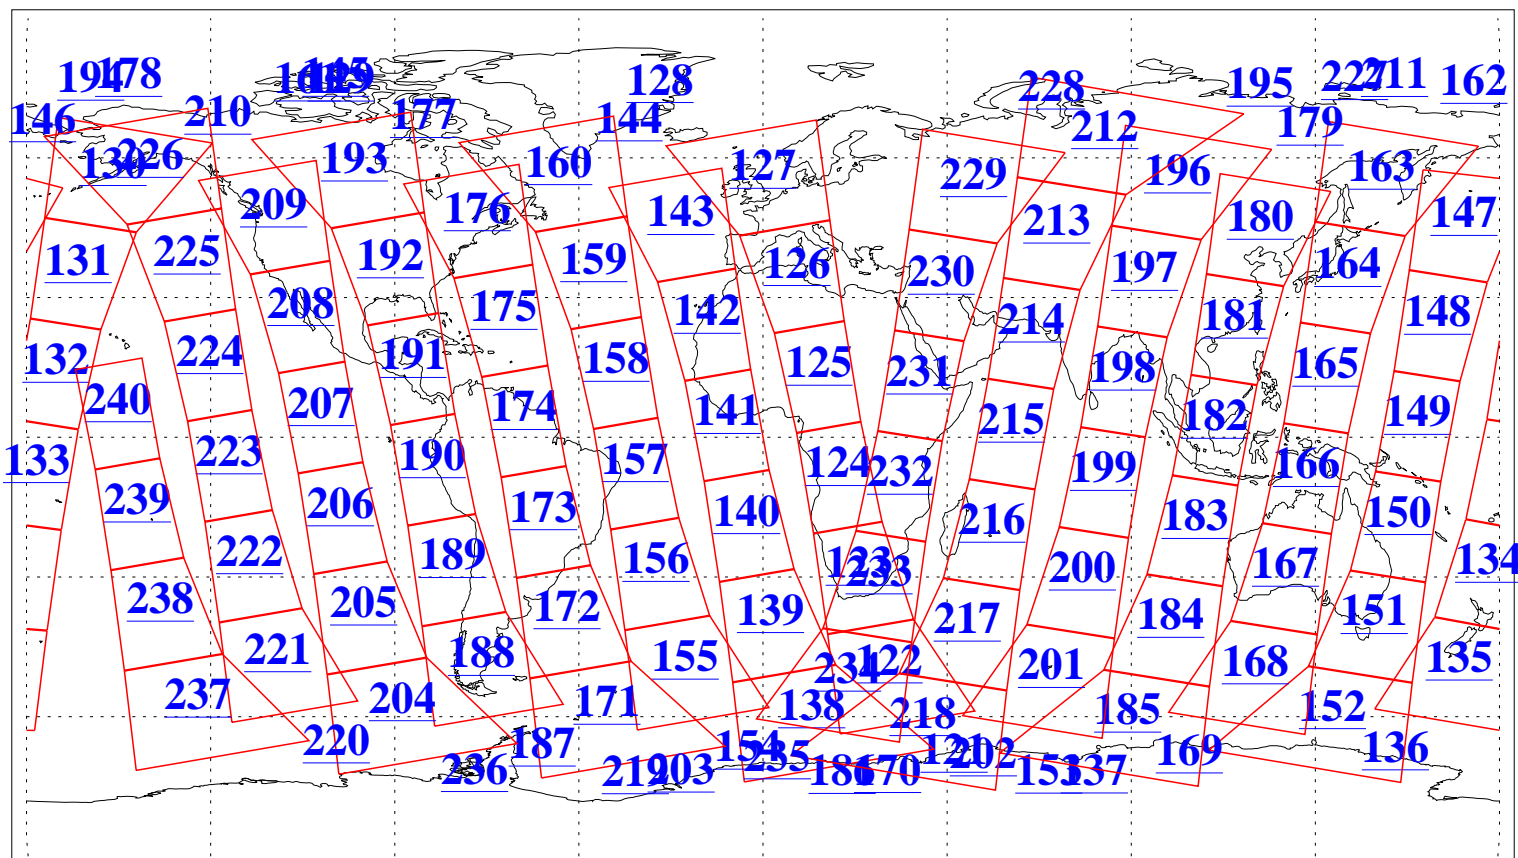

L1B Availability
AMSU Granules: 240
HSB Granules: 0
AIRS Granules: 240

24 Sep 2011
DoY 267
Aqua Day 3430
Granules: 1 to 120

Granules: 121 to 240

Legend: AMSU Available, HSB Available, AIRS Available

L1B Availability
AMSU Granules: 240
HSB Granules: 0
AIRS Granules: 240

24 Sep 2011
DoY 267
Aqua Day 3430
Ascending Granules

Descending Granules

Legend: AMSU Available, HSB Available, AIRS Available

L1B Availability
 AMSU Granules: 240
 HSB Granules: 0
 AIRS Granules: 240

24 Sep 2011
 DoY 267
 Aqua Day 3430