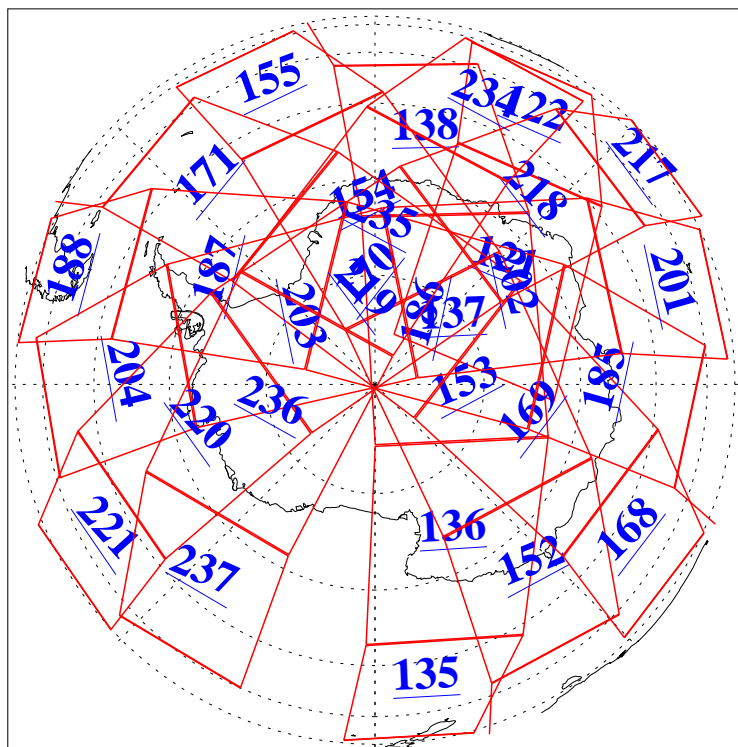

L1B Availability
AMSU Granules: 240
HSB Granules: 0
AIRS Granules: 240

24 Sep 2011
DoY 267
Aqua Day 3430
Granules: 1 to 120

Granules: 121 to 240

Legend: AMSU Available, HSB Available, AIRS Available

L1B Availability
AMSU Granules: 240
HSB Granules: 0
AIRS Granules: 240

24 Sep 2011
DoY 267
Aqua Day 3430
Ascending Granules

Descending Granules

Legend: AMSU Available, HSB Available, AIRS Available

L1B Availability
 AMSU Granules: 240
 HSB Granules: 0
 AIRS Granules: 240

24 Sep 2011
 DoY 267
 Aqua Day 3430

Northern Hemisphere Granules

Southern Hemisphere Granules

Legend: AMSU Available, HSB Available, AIRS Available