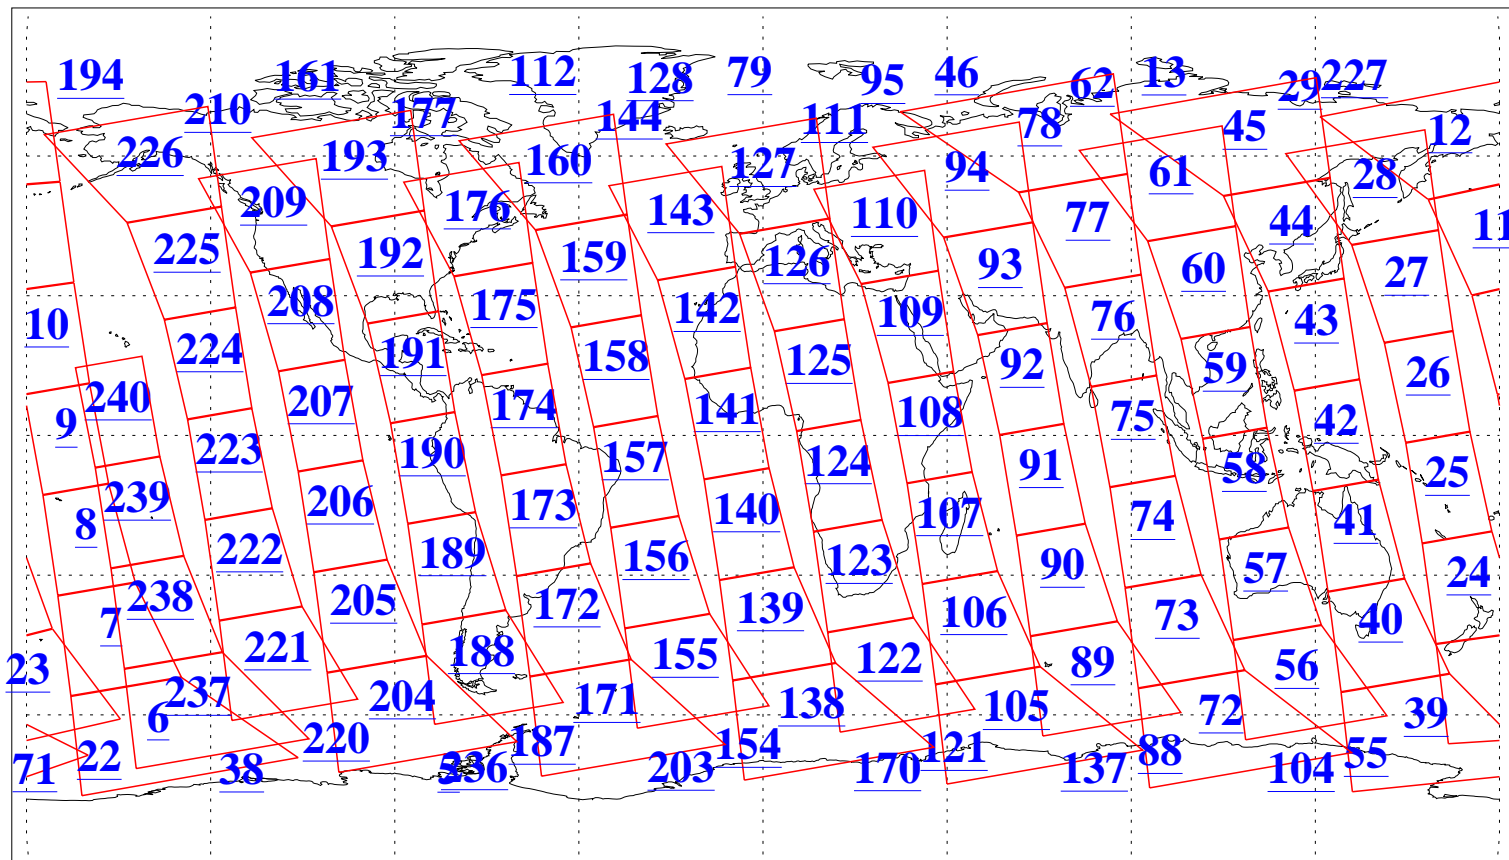

L1B Availability
AMSU Granules: 240
HSB Granules: 0
AIRS Granules: 240

24 Sep 2011
DoY 267
Aqua Day 3430
Granules: 1 to 120

Granules: 121 to 240

Legend: AMSU Available, HSB Available, AIRS Available

L1B Availability
AMSU Granules: 240
HSB Granules: 0
AIRS Granules: 240

24 Sep 2011
DoY 267
Aqua Day 3430
Ascending Granules

Descending Granules

Legend: AMSU Available, HSB Available, AIRS Available

L1B Availability
 AMSU Granules: 240
 HSB Granules: 0
 AIRS Granules: 240

24 Sep 2011
 DoY 267
 Aqua Day 3430

Northern Hemisphere Granules

Southern Hemisphere Granules

Legend: AMSU Available, HSB Available, AIRS Available