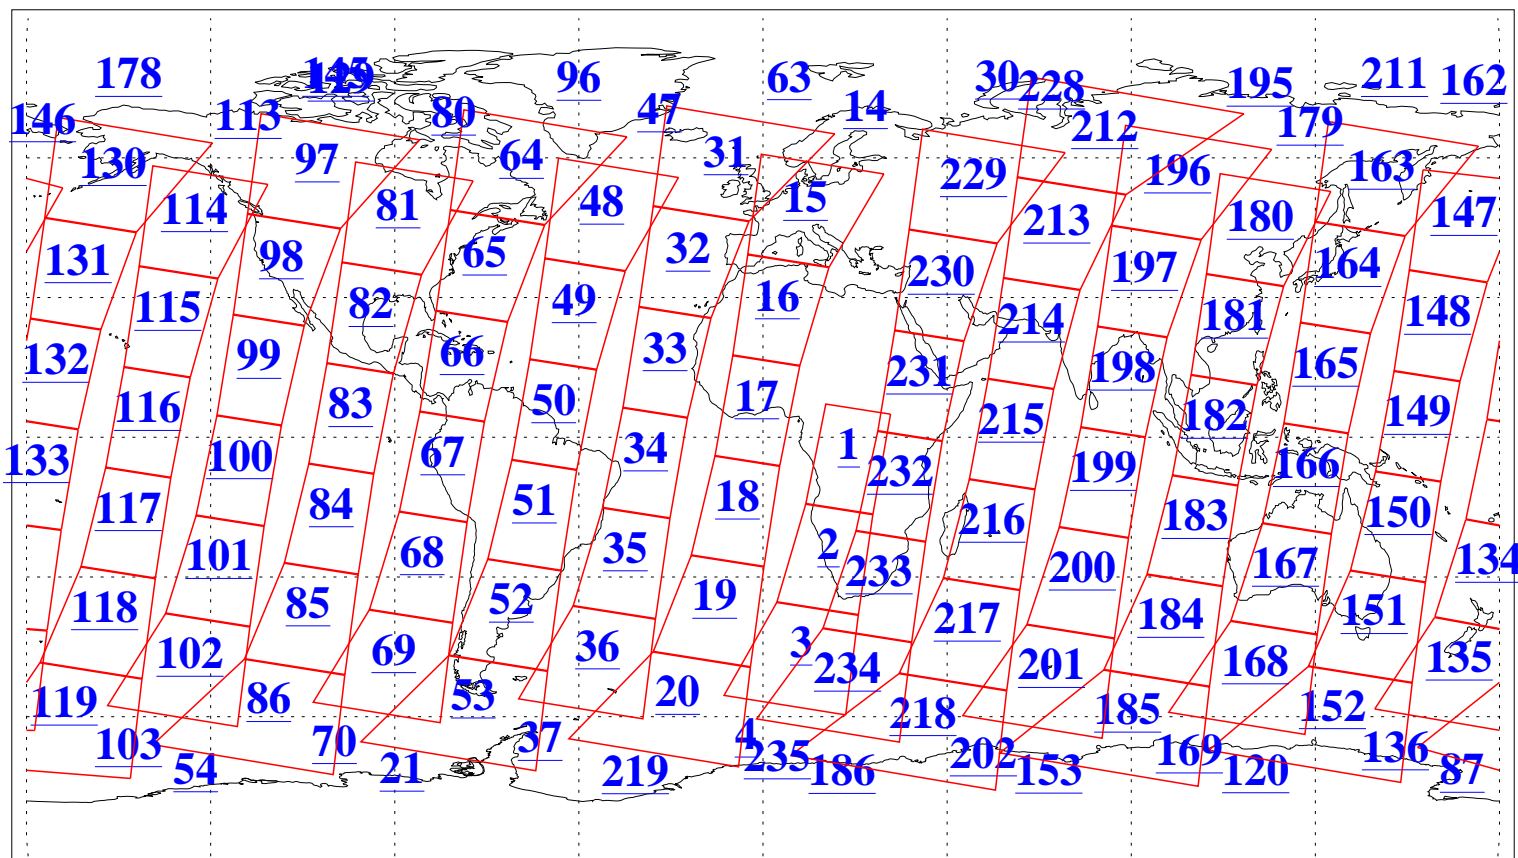

L1B Availability
AMSU Granules: 240
HSB Granules: 0
AIRS Granules: 240

24 Sep 2011
DoY 267
Aqua Day 3430
Granules: 1 to 120

Granules: 121 to 240

Legend: AMSU Available, HSB Available, AIRS Available

L1B Availability
AMSU Granules: 240
HSB Granules: 0
AIRS Granules: 240

24 Sep 2011
DoY 267
Aqua Day 3430
Ascending Granules

Descending Granules

Legend: AMSU Available, HSB Available, AIRS Available

L1B Availability
 AMSU Granules: 240
 HSB Granules: 0
 AIRS Granules: 240

24 Sep 2011
 DoY 267
 Aqua Day 3430

Northern Hemisphere Granules

Southern Hemisphere Granules

Legend: AMSU Available, HSB Available, AIRS Available