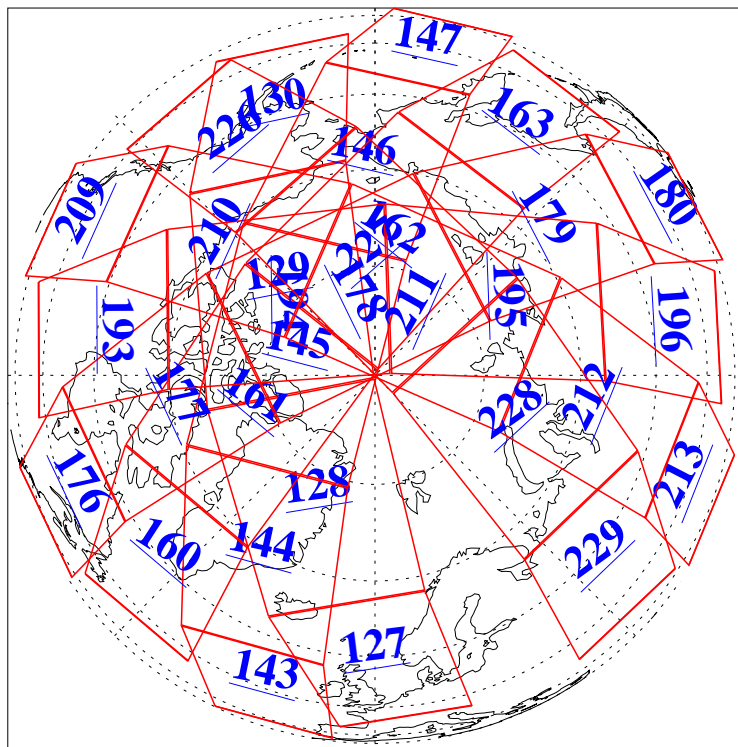

L1B Availability
AMSU Granules: 240
HSB Granules: 0
AIRS Granules: 240

24 Sep 2011
DoY 267
Aqua Day 3430
Granules: 1 to 120

Granules: 121 to 240

Legend: AMSU Available, HSB Available, AIRS Available

L1B Availability
AMSU Granules: 240
HSB Granules: 0
AIRS Granules: 240

24 Sep 2011
DoY 267
Aqua Day 3430
Ascending Granules

Descending Granules

Legend: AMSU Available, HSB Available, AIRS Available

L1B Availability
 AMSU Granules: 240
 HSB Granules: 0
 AIRS Granules: 240

24 Sep 2011
 DoY 267
 Aqua Day 3430

Northern Hemisphere Granules

Southern Hemisphere Granules

Legend: AMSU Available, HSB Available, AIRS Available